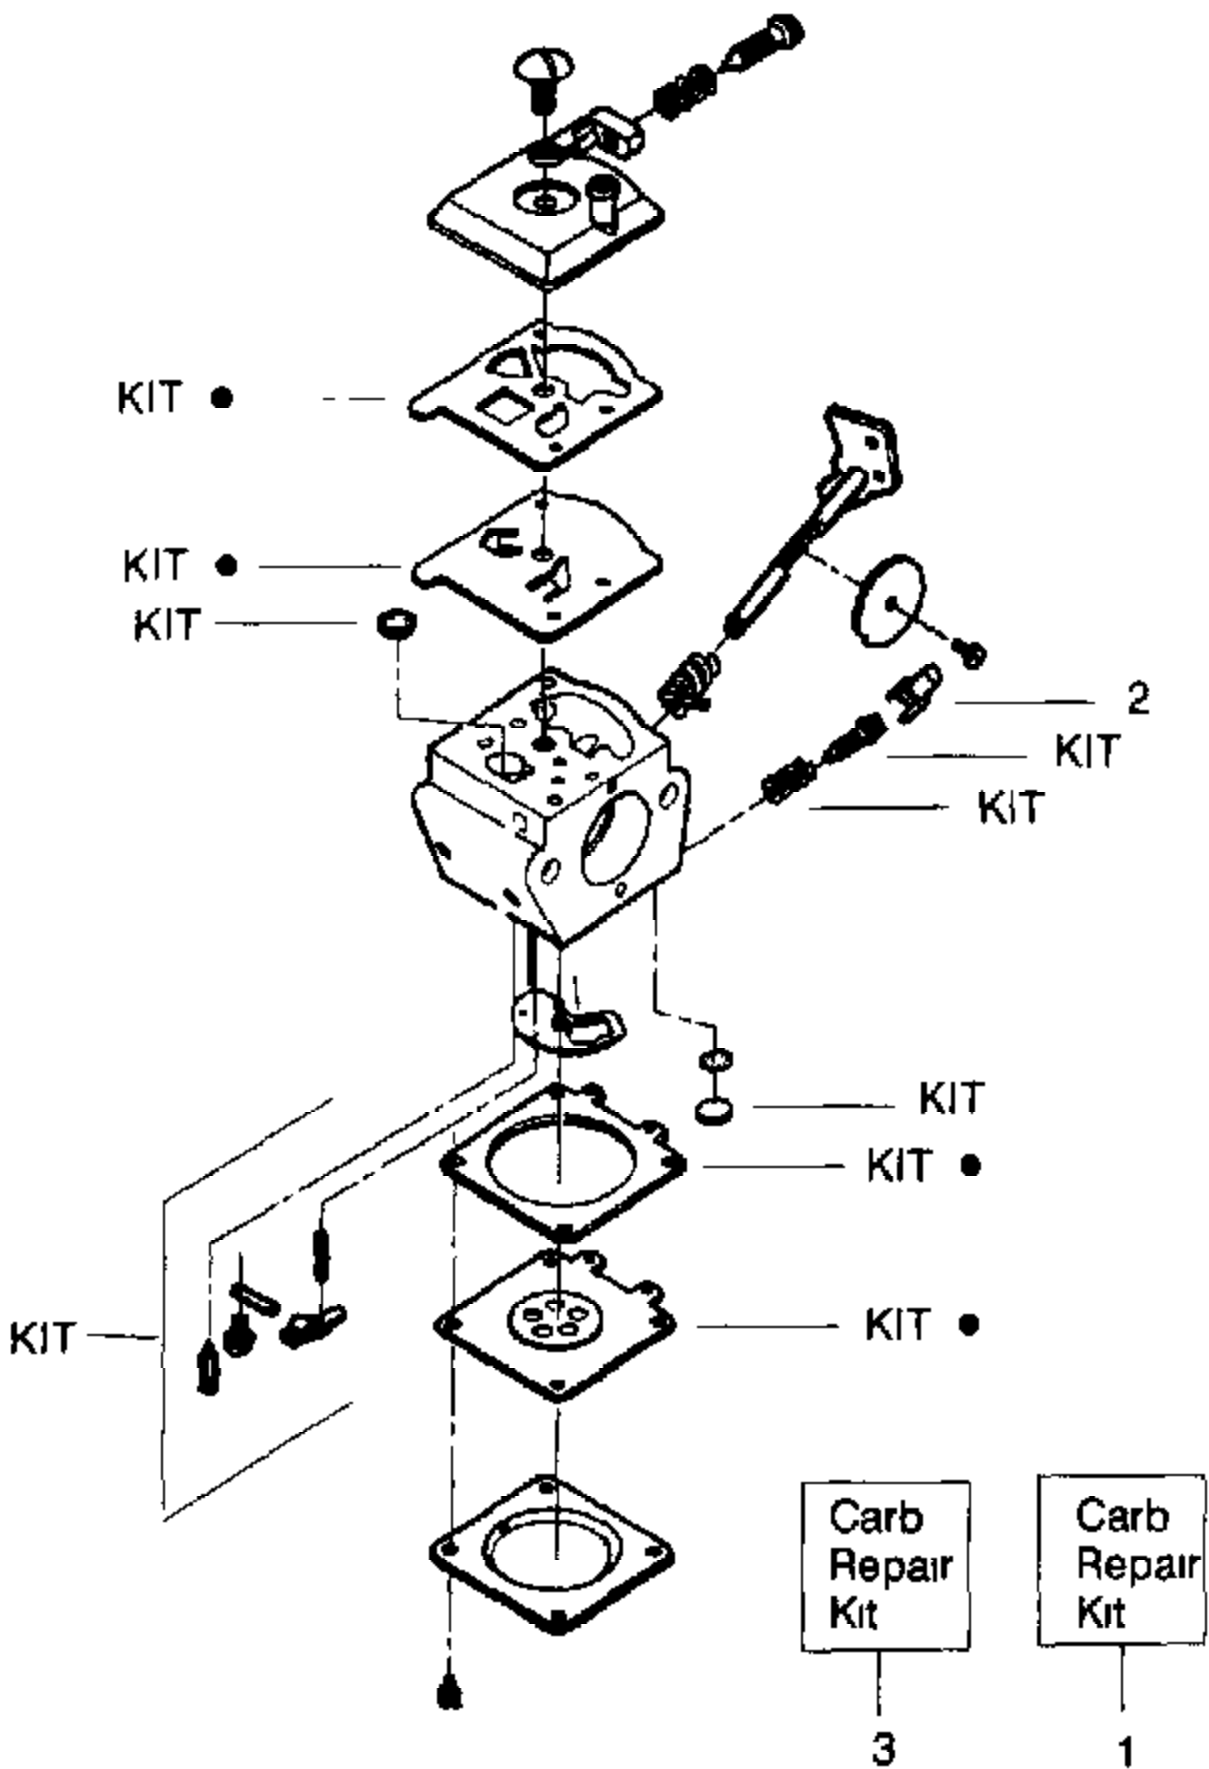

Ref #	Part Number	Qty	Description
	530069644		Carburetor Assembly - WT141A
1	530069827		Carburetor Repair Kit KIT Indicates Contents
2	530038403		Limiter Cap
3	530069844		Gasket/Diaphragm Kit Dot Indicates Contents

180SB Twister Gas Blower
Carburetor Assembly