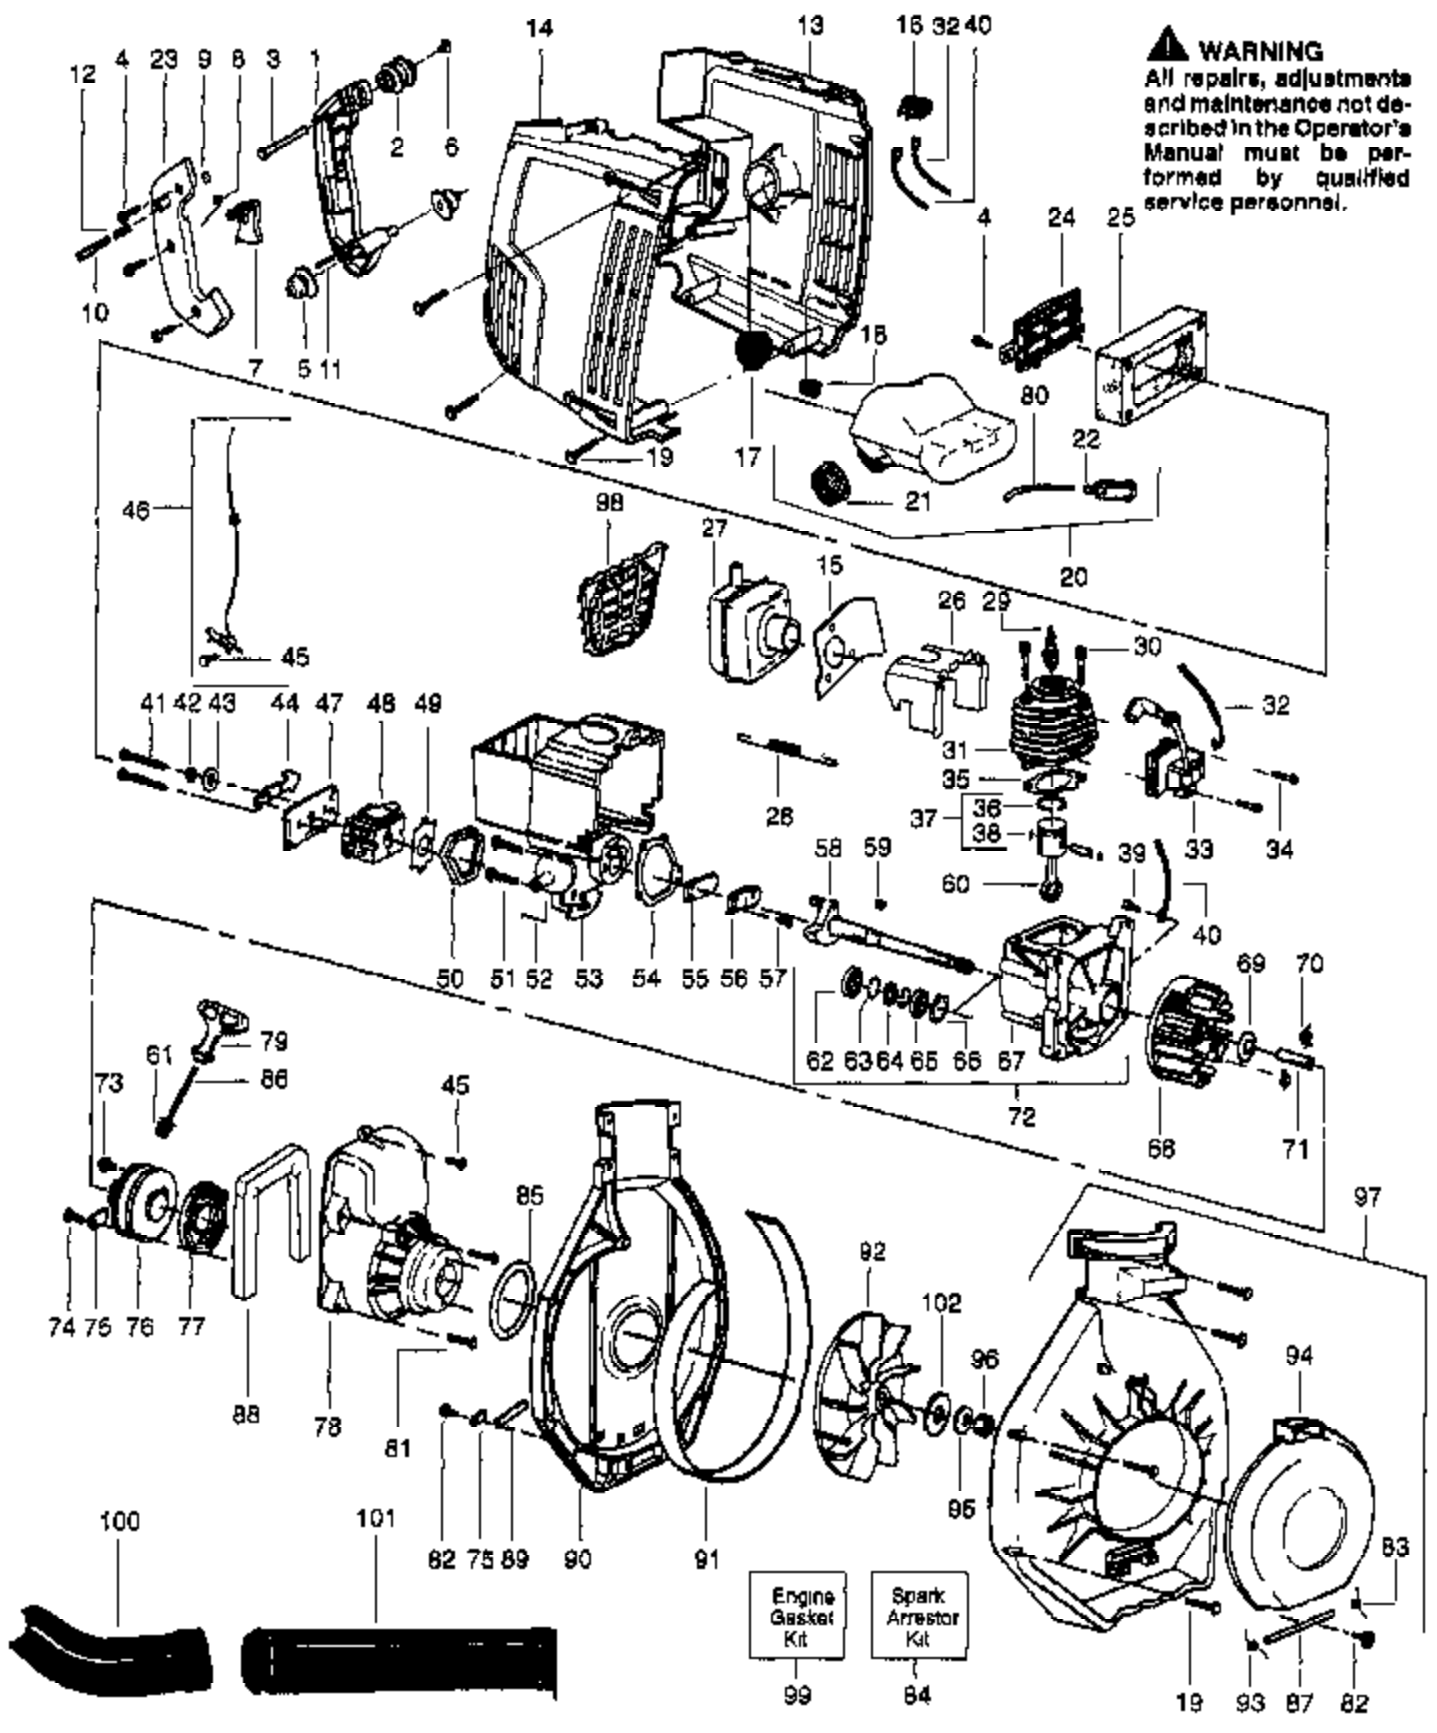

**WARNING**  
 All repairs, adjustments and maintenance not described in the Operator's Manual must be performed by qualified service personnel.

Ref #	Part Number	Qty	Description
1	530069863		Handle Kit
2	530026994		Isolator
3	530029111		Spacer - Isolator
4	530015635		Screw
5	530029130		Isolator - Handle (Rear)
6	530015813		Screw
7	530029072		Trigger
8	530027597		Spring - Lever Return
9	530015702		"C" Clip - Throttle Lock
10	530029117		Throttle Lock Button
11	530015840		Pin - Handle
12	530024772		Spring - Throttle
13	530052458	180SB Twister, Gas Blower of 7	Shroud - Left
14	530052457	Blower Assembly	Shroud - Right
15	530053346		Heat Shield
16	530069572		Switch Kit
17	530029129		Isolator - Engine Mount
18	530029295		Isolator Tank
19	530015814		Screw
20	530014263		Fuel Tank Ass'y Incl #21, 22 & 80
21	530014347		Fuel Cap Ass'y
22	530014362		Fuel Pick-up Ass'y
23	530014160		Handle Cover Ass'y Incl #9, 10 & 12
24	530052456		Cover - Filter
25	530029112		Air Filter (Foam)
26	530029404		Air Baffle
27	530069293		Muffler Kit
28	530029116		Spring - Muffler
29	952030201		Spark Plug (RCJ-8Y)
30	530001624		Screw
31	530069626		Cylinder Kit
32	530029425		Lead Wire (Switch)
33	530039137		Ignition Module
34	530015816		Screw
35	530019178		Gasket - Cylinder
36	530025875		Piston Ring
37	530069349		Piston Kit (Incl. 036,38,& Pin)
38	530015162		Retainer
39	530015306		Screw
40	530029426		Ground Wire (Switch)
41	530015849		Screw
42	530015254		Washer
43	530015852		Spacer - Choke
44	530029114		Choke Shutter
45	530015775		Screw
46	530037492		Cable Assembly
47	530029115		Plate - Air Filter Mtg
48	530069644		Carburetor Ass'y Kit Model WT 141A w/Limiter Cap
49	530019164		Gasket - Carb
50	530019165		Seal - Foam/Reed Block
51	530015771		Screw
52	530029113		Ground Wire (Static)
53	530047696		Reed Block/Heat Shield
54	530019166		Gasket - Reed Block/C'case
55	530027593		Reed Valve
56	530027594		Reed Stop