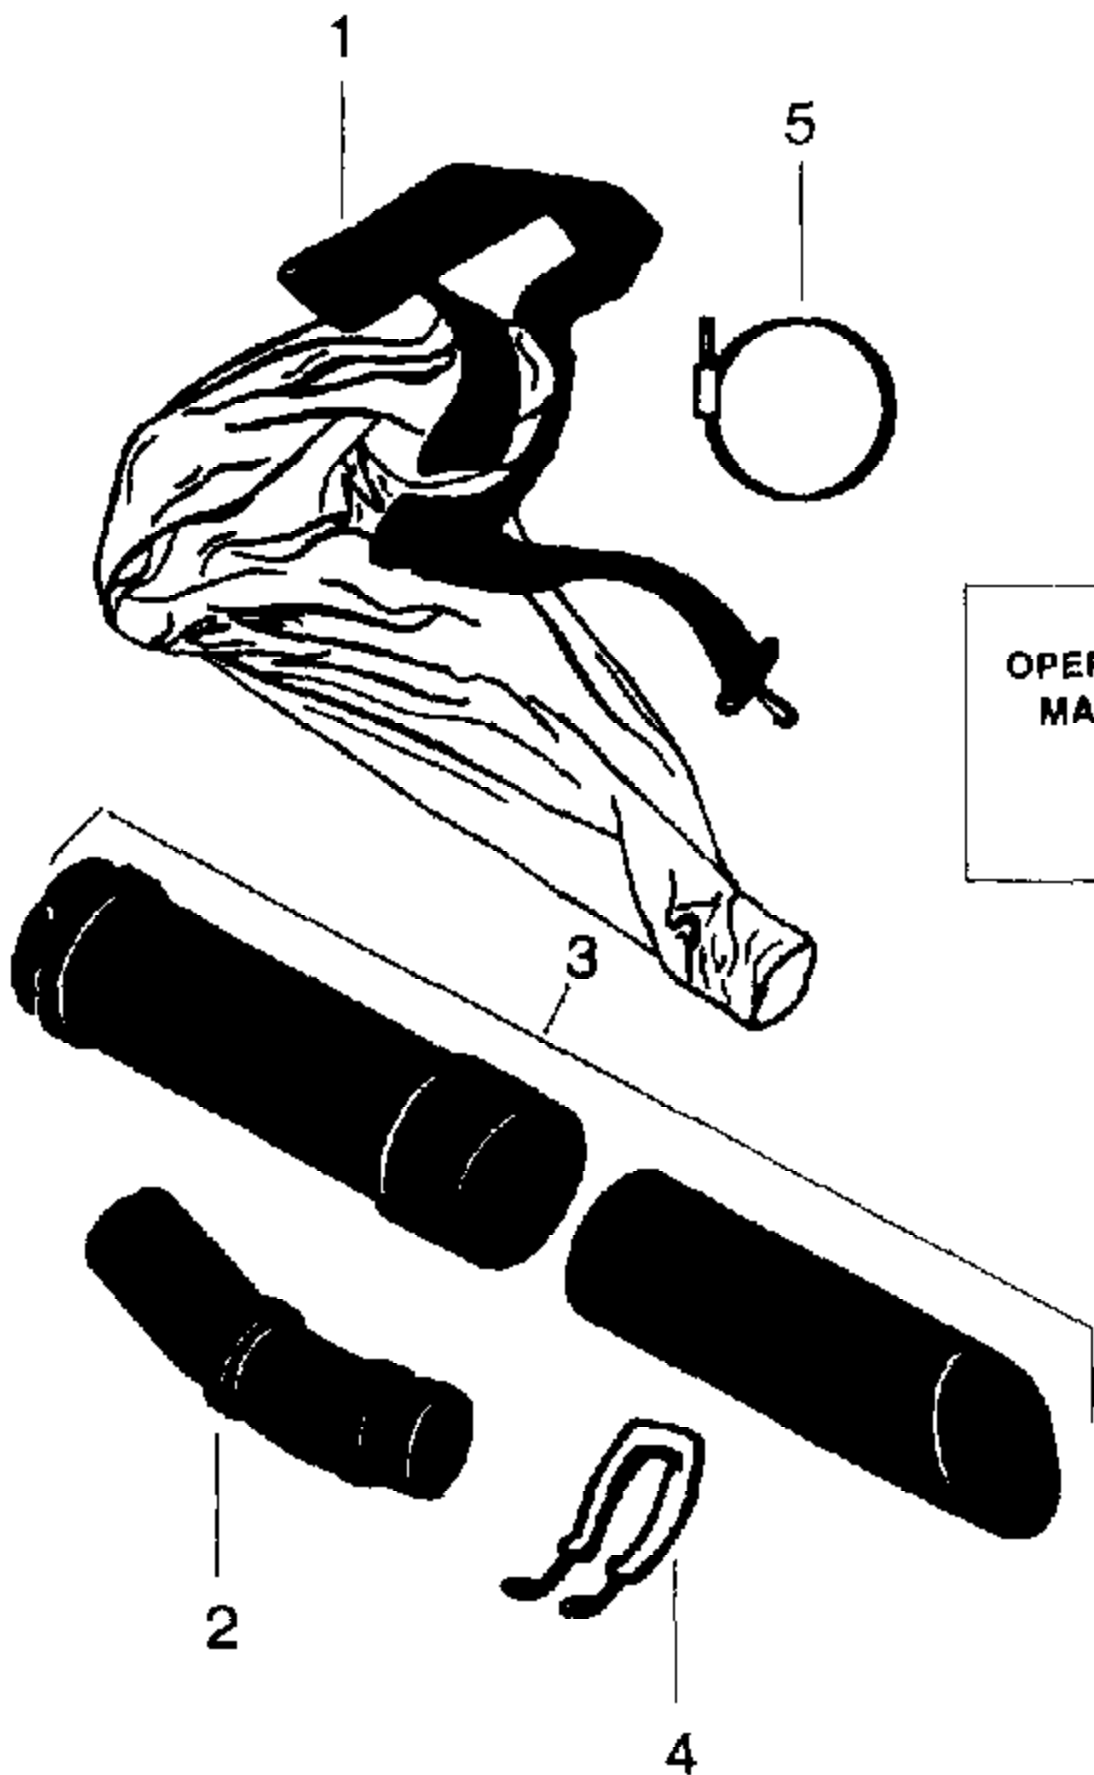

**OPERATOR'S
MANUAL**

Ref #	Part Number	Qty	Description
	952701613		Vacuum Attachment Kit
1	530095115		Vac Bag Assy
2	530094654		Elbow - Vac Bag
3	530069270		Vac Tube Ass'y.
4	530010850		Handle - Rear
5	530094230		Clamp - Intake Tube
6	530082988		Operator Manual

180SB Twister Gas Blower
Page 7 of 7
Vacuum Attachment Kit