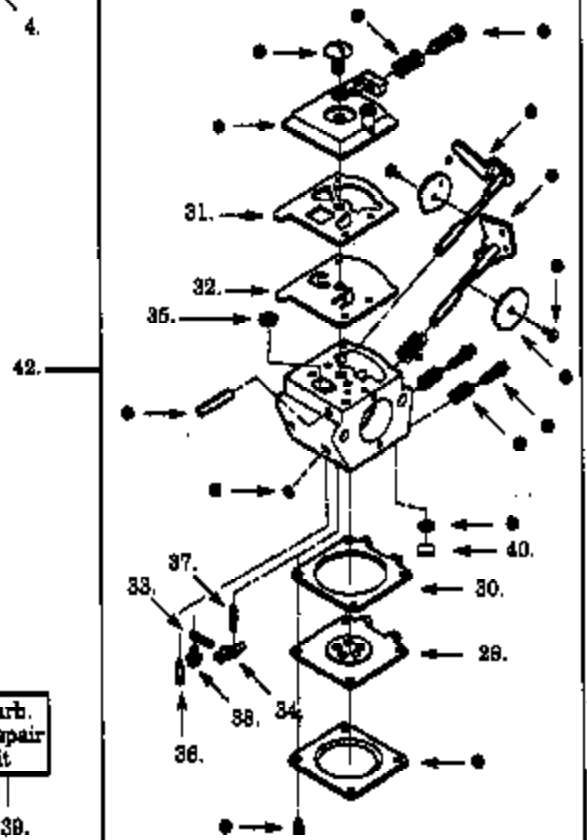

**Carburetor Assembly Part Number
#K90-085808 - WT-221**

Ref #	Part Number	Qty	Description
1	530029954		Ignition Switch
2	530036443		Lead Wire Ass'y.
3	530015775		Screw
4	530029958		Trigger Lever
5	530015940		Screw
6	530015770		Screw
7	530029960		Handle Cover
8	530029956		Throttle Trigger
9	530036122		Throttle Lockout
10	530036123		Trigger Spring
11	530015934		Screw
12	530029963		Rear Handle & Tank Ass'y.
13	530094992		Front Handle
14	530029946		Isolator Spring
15	530048113		Clutch Drum
16	530015886		Screw
17	530029916		Gear Box Plate
18	530032121		Bushing Blade
19	530095074		Blade Ass'y. (22")
20	530029948		Blade Seal
21	530036228		Pinion Ass'y.
22	530016013		Drive Gear Bearings
23	530069355		Drive Gear Ass'y.
24	530036046		Isolator Plate
25	530014678		Fuel Cap Ass'y.
26	530015955		Screw
27	530015805		Screw
28	530014399		Gear Box Ass'y. (Inc. 21, 22 & 27)
29	530035014		Metering Diaphragm
30	530035332		Metering Diaphragm Gasket
31	530035164		Pump Gasket
32	530035166		Pump Diaphragm
33	530035250		Metering Pin
34	530035031		Metering Lever
35	530035178		Fuel Inlet Screen
36	530035223		Inlet Needle Valve
37	530035139		Metering Lever Spring
38	530035236		Metering Lever Pin Screw
39	530035312		Carburetor Repair Kit (Inc. 33,34,35,36,37, 38,40)
40	530035319		Welch Plug
41	530035313		Gasket/Diaphragm Kit (Inc. 29,30,31,32)
42	530035306		Carburetor Ass'y. WT-221 Parts indicated by an . in illustration are for clarity only, order complete assembly.