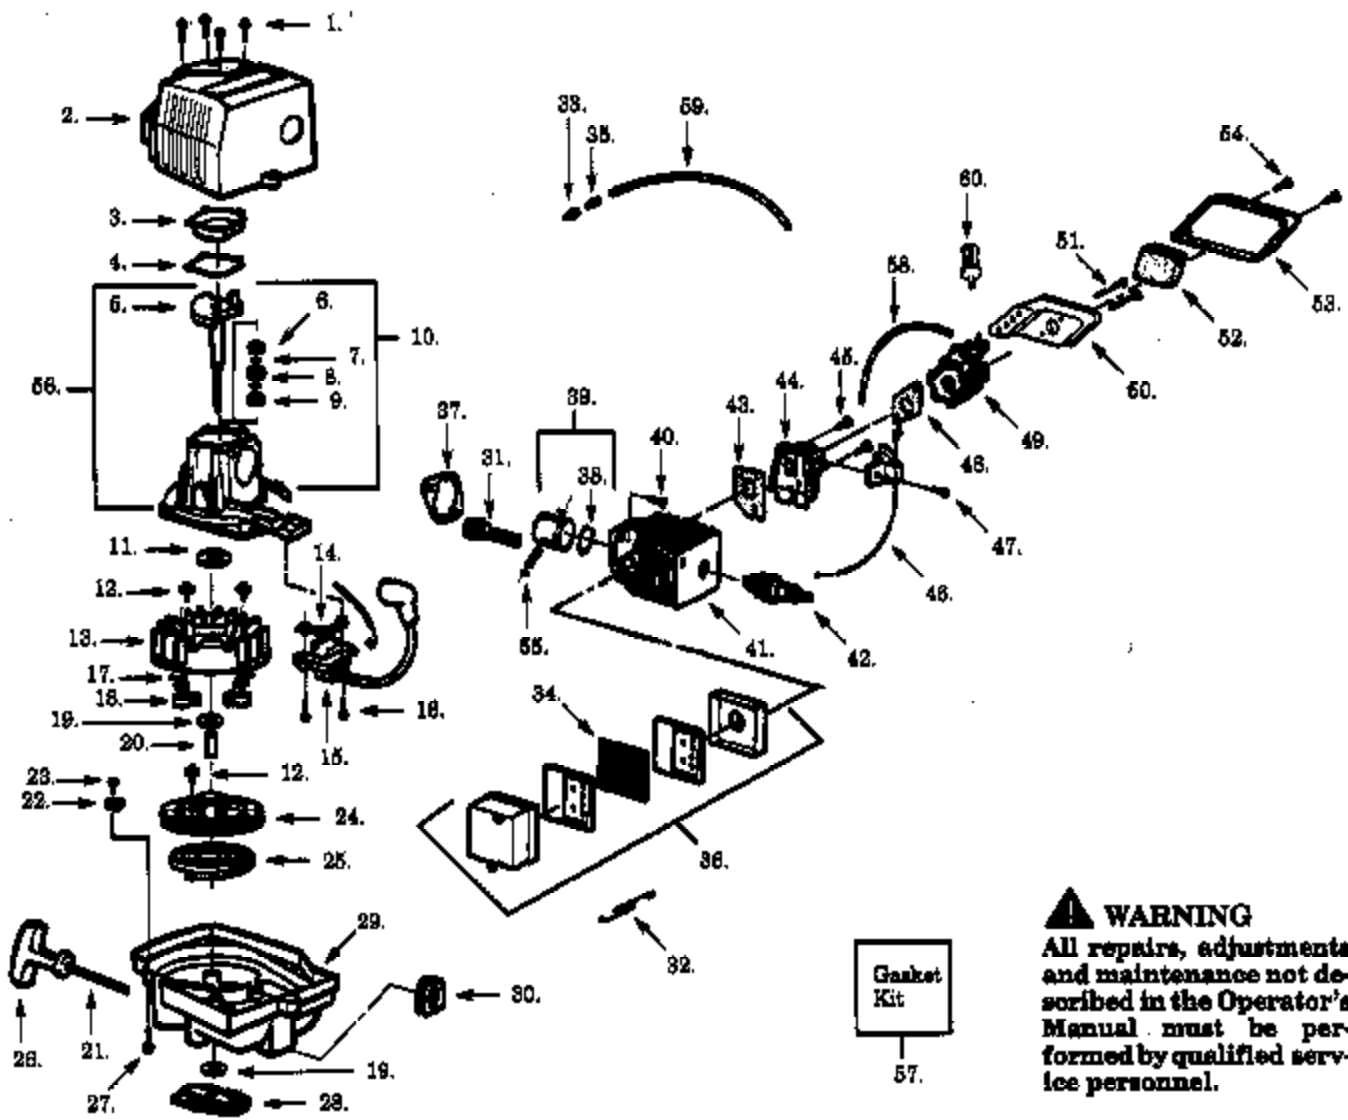

▲ WARNING
All repairs, adjustments and maintenance not described in the Operator's Manual must be performed by qualified service personnel.

Ref #	Part Number	Qty	Description
1	530015935		Screw
2	530036454		Shroud
3	530029929		Crankcase Cover
4	530019181		Gasket
5	530014307		Crankshaft Ass'y.
6	530032125		Inner Bearing
7	530015945		Retaining Ring
8	530019179		Crankcase Seal
9	530032124		Outer Bearing
11	530015941		Retaining Ring
12	530015882		Screw
13	530039149		Flywheel Ass'y.
14	530036145		Spacer
15	530039163		Ignition Module
16	530015954		Screw
17	530029940		Spring
18	530029939		Starter Dog
19	530015828		Washer
20	530015930		Flywheel Spacer
21	530069232		Rope Kit
22	530015963		Retainer
23	530015496		Screw
24	530069353		Starter Pulley Kit (Inc. 12)
25	530029395		Starter Spring
26	530027569		Starter Handle
27	530015810		Screw
28	530014396		Clutch Ass'y. Kit
29	534014512		Fan Housing
30	530019182		Grommet
31	530014397		Connecting Rod Assy
32	530029930		Muffler Spring
33	530026119		Check Valve
34	530036180		Muffler Screen
35	530024475		Vent Fitting
36	530069352		Muffler Kit
37	530019187		Cylinder Gasket
38	530029924		Piston Ring
39	530069350		Piston Kit (Inc. 38,55)
40	530015953		Screw
42	530030073		Spark Plug
43	530019185		Gasket
44	530036457		Carb. Adaptor
45	530016014		Screw
46	530014384		Throttle Cable Ass'y.
47	530015775		Screw
48	530019183		Gasket
49	530035306		Carburetor WT-221
50	530036192		Air Box
51	530015849		Screw
52	530029934		Air Filter Foam
53	530036193		Air Filter Cover
54	530015635		Screw
55	530015162		Piston Pin Retainer
58	530069247		Fuel Line
59	530069216		Vent Line
60	530014199		Fuel Pick-up Ass'y.

TF22G Hedge Trim Page 4 of 5
CARBURETOR CRANKCASE