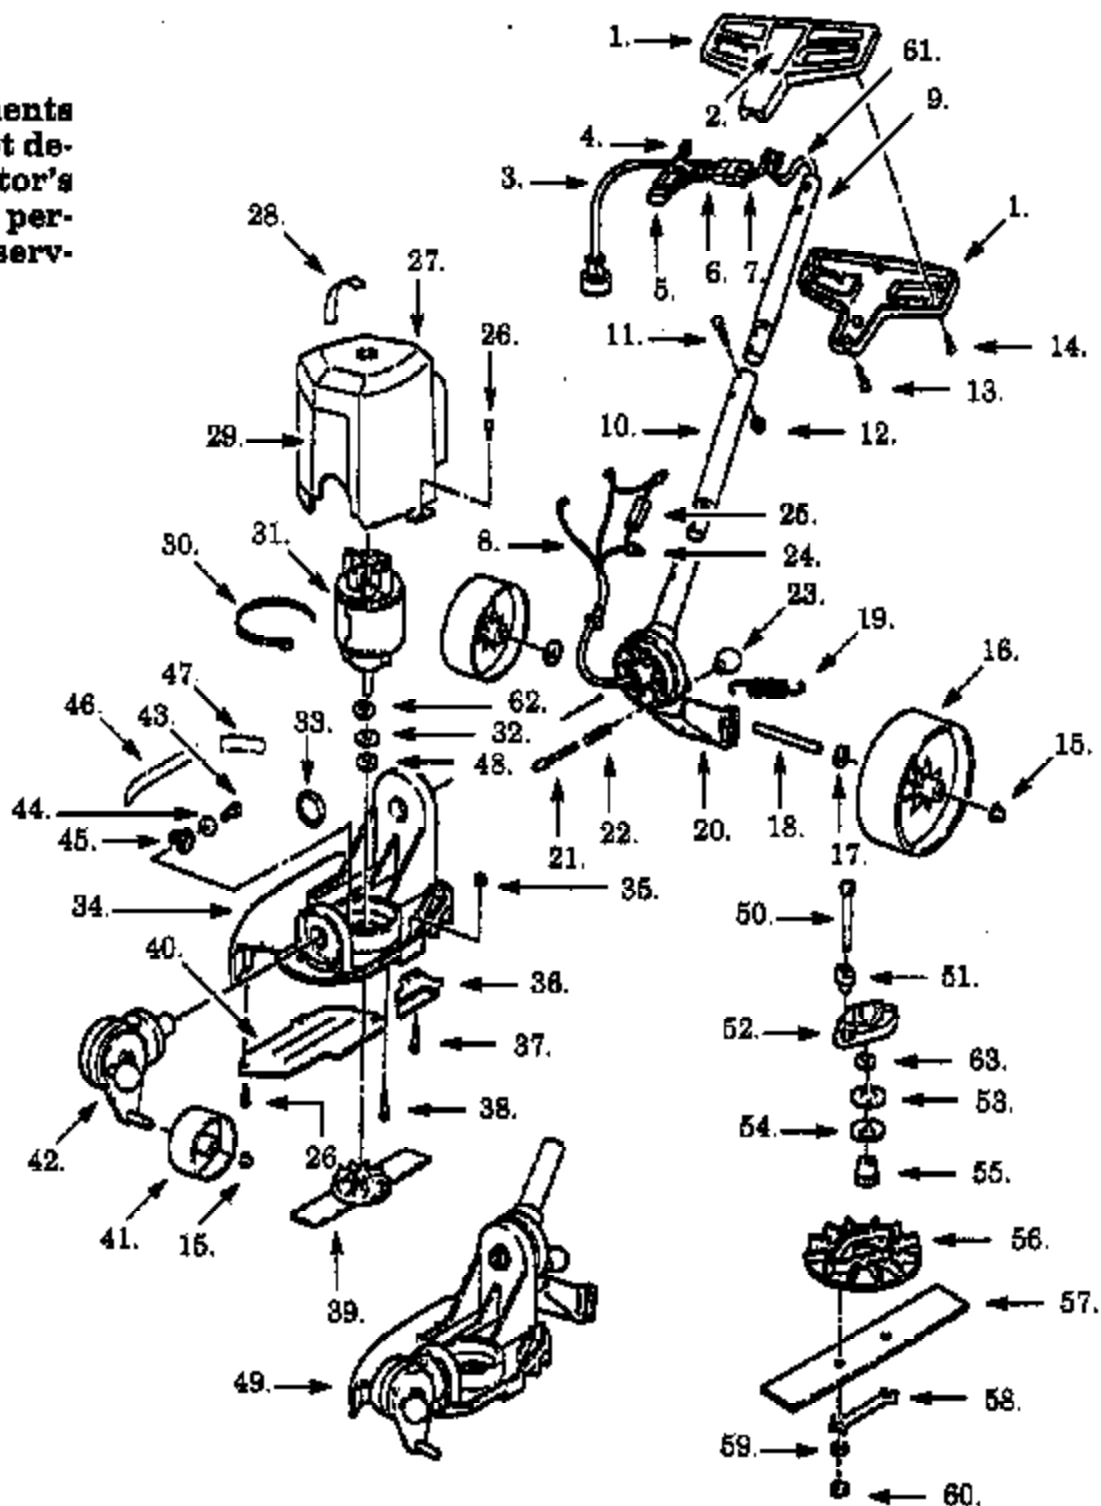

▲ WARNING

All repairs, adjustments and maintenance not described in the Operator's Manual must be performed by qualified service personnel.

Ref #	Part Number	Qty	Description
1	534234225		Handle Set
2	530400710		Handle Label (Not a serviceable part)
3	534895701		Power Cord
4	534253201		Wire Nut
5	534193004		Switch
6	534336501		Bridge Ass'y.
7	534954300		Insulator Shield
8	534337000		Harness Ass'y.
9	530400701		Upper Tube
10	530400702		Lower Tube
11	530400705		Screw
12	534235901		Locknut
13	534790300	9080E Electric Edge	Screw Page 4 of 5
14	534790302	EDGER ASSEMBLY	Screw
15	534121000		Push Nut
16	534236800		Rear Wheel
17	534137900		Washer
18	534137701		Rear Axle
19	534121300		Spring
20	534137505		Rear Swivel
21	534700002		Swivel Lock Shaft
22	534710000		Swivel Lock Spring
23	534720001		Knob
24	534561000		Terminal Cap
25	534134500		Resister
26	534826800		Screw
27	530400703		Motor Cover
28	530400708		Rear Adjust Label (Not a serviceable part)
29	530400709		Motor Cover Label (Not a serviceable part)
30	534134700		Tie Wrap
31	534225022		Motor Ass'y.
32	534938100		Washer
33	534780000		Retaining Ring
34	534130505		Deck Frame
35	534315300		Locknut
36	534830000		Blade Guide
37	534315200		Screw
38	534136401		Screw
39	534135205		Blade Ass'y.
40	534131515		Side Guard Plate
41	534240003		Front Wheel
42	534130705		Front Swivel Ass'y.
43	534779000		Screw
44	534778000		Washer
45	534120500		Front Swivel Spring
46	530400706		Dyn Brake Label (Not a serviceable part)
47	530400707		Warning Label (Not a serviceable part)
48	534757900		Washer
49	534135185		Edger Frame Ass'y.
50	534135901		Screw
51	534135605		Insulating Sleeve
52	534135410		Clutch Plate
53	534136300		Washer
54	534238900		Spring Washer
55	534135500		Clutch Sleeve
56	534135305		Fan