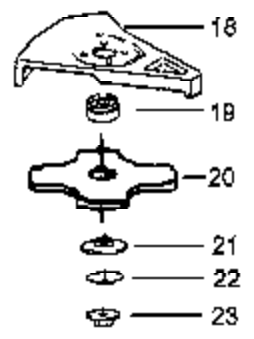

⚠ WARNING
All repairs, adjustments and maintenance not described in the Operator's Manual must be performed by qualified service personnel.