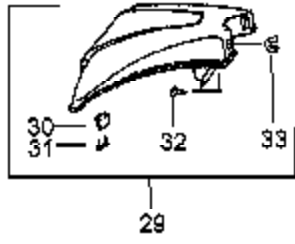

Ref #	Part Number	Qty	Description
57	530071581		Kit-Cylinder
58	952030249		Spark plug (RCJ-6Y)
59	530001624		Bolt-Cylinder
60	530039218		Module-Ignition
61	530016357		Screw-module
62	530057238		Assy-Rear wire
63	530054942		Assy-Throttle Cable
64	530071401		Kit-Gasket (Incl. 13,18,53)

PP335 Gas Trimmer Page 3 of 5
Engine

⚠ WARNING
 All repairs, adjustments and maintenance not described in the Operator's Manual must be performed by qualified service personnel.

Ref #	Part Number	Qty	Description
1	530015805		Screw-alignment
2	530015886		Screw
3	530054837		Throttle hsg-right
4	530071553		Kit-Left throttle hsg
5A	530054943		Assy-Wire Assy-Front Wire
5B	530055724		Assy-Wire Assy-Front Wire (Upper)
6	530069572		Kit-Switch
7	530015770		Screw
8	530055392		Clamp-Harness (upper)
9	530095970		Clamp-Handlebar
10	530016336		Knob
11	530071394		Assy.-Handlebar (Incl. grip,cap,decal)
12	530095971		Base Clamp
13	530016343		Screw-Align
14	530016344		Screw
15	530095812		Bracket-Shield
16	530071585		Kit-Gearbox
17	530016312		Screw
18	530071383		Kit-Metal Shield
19	530095815		Dust cup
20	952711584		Accy.-Weed Blade
21	530095816		Washer
22	530016240		Washer-Belleville
23	530015793		Nut-Flange
24	952711580		Accy-Wound Spool
25	530401957		Retainer-Spool
26	530053241		Spring-Return
27	530095772		Assy-Hub/Arbor
28	952711581		Accy-Cutting Head
29	530069779		Kit-Shield Assy. (Incl. 30-33)
30	530052285		Limiters-Line
31	530015805		Screw
32	530015820		Bolt
33	530016118		Wingnut
34	530016371		Screw
35	530016014		Screw
36	530096023		Assy-Lower Shaft
37	530095883		Shaft-Flex (lower)
38	530015940		Screw
39	530095905		Clamp-Tube
40	530055394		Clamp-Harness (lower)
41	530071607		Kit-Upper Shaft (Incl. Flex and clamp)
42	530054940		Lever-Throttle
43	530015886		Screw
44	530094417		Shoulder Strap
	530163727		Operator Manual
	530056455		Decal-Shaft Warning
	530056335		Decal-Blade Direction
	530057369		Decal-Start Inst.
	530031159		Wrench-Hex 5/32"