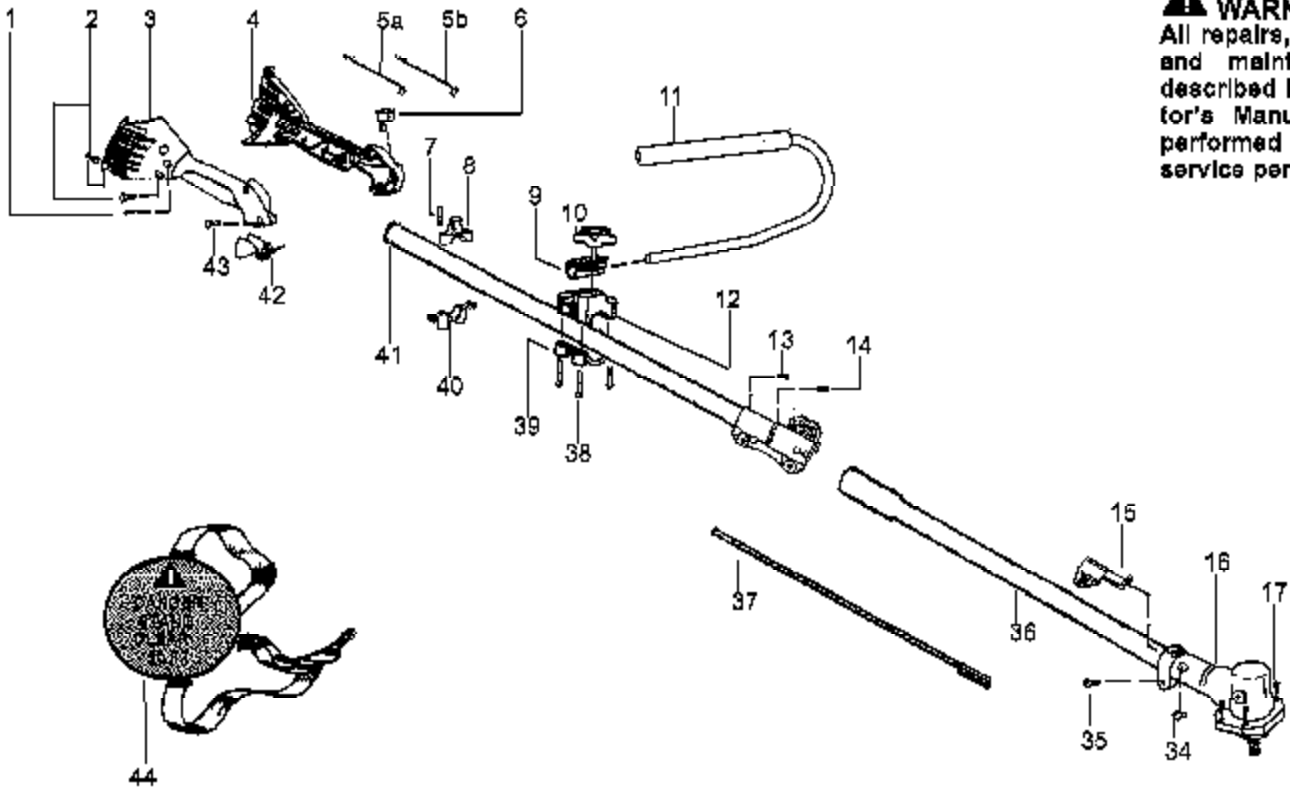

Ref #	Part Number	Qty	Description
57	530071581		Kit-Cylinder
58	952030249		Spark plug (RCJ-6Y)
59	530001624		Bolt-Cylinder
60	530039218		Module-Ignition
61	530016357		Screw-module
62	530057238		Assy-Rear wire
63	530054942		Assy-Throttle Cable
64	530071401		Kit-Gasket (Incl. 13,18,53)

PP335 Gas Trimmer Page 3 of 5
Engine

⚠ WARNING
 All repairs, adjustments and maintenance not described in the Operator's Manual must be performed by qualified service personnel.

Ref #	Part Number	Qty	Description
1	530015805		Screw-alignment
2	530015886		Screw
3	530054837		Throttle hsg-right
4	530071553		Kit-Left throttle hsg
5A	530054943		Assy-Wire Assy-Front Wire
5B	530055724		Assy-Wire Assy-Front Wire (Upper)
6	530069572		Kit-Switch
7	530015770		Screw
8	530055392		Clamp-Harness (upper)
9	530095970		Clamp-Handlebar
10	530016336		Knob
11	530071394		Assy.-Handlebar (Incl. grip,cap,decal)
12	530095971		Base Clamp
13	530016343		Screw-Align
14	530016344		Screw
15	530095812		Bracket-Shield
16	530071585		Kit-Gearbox
17	530016312		Screw
18	530071383		Kit-Metal Shield
19	530095815		Dust cup
20	952711584		Accy.-Weed Blade
21	530095816		Washer
22	530016240		Washer-Belleville
23	530015793		Nut-Flange
24	952711580		Accy-Wound Spool
25	530401957		Retainer-Spool
26	530053241		Spring-Return
27	530095772		Assy-Hub/Arbor
28	952711581		Accy-Cutting Head
29	530069779		Kit-Shield Assy. (Incl. 30-33)
30	530052285		Limiters-Line
31	530015805		Screw
32	530015820		Bolt
33	530016118		Wingnut
34	530016371		Screw
35	530016014		Screw
36	530096023		Assy-Lower Shaft
37	530095883		Shaft-Flex (lower)
38	530015940		Screw
39	530095905		Clamp-Tube
40	530055394		Clamp-Harness (lower)
41	530071607		Kit-Upper Shaft (Incl. Flex and clamp)
42	530054940		Lever-Throttle
43	530015886		Screw
44	530094417		Shoulder Strap
	530163727		Operator Manual
	530056455		Decal-Shaft Warning
	530056335		Decal-Blade Direction
	530057369		Decal-Start Inst.
	530031159		Wrench-Hex 5/32"