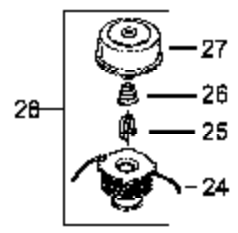

Ref #	Part Number	Qty	Description
57	530071581		Kit-Cylinder
58	952030249		Spark plug (RCJ-6Y)
59	530001624		Bolt-Cylinder
60	530039218		Module-Ignition
61	530016357		Screw-module
62	530057238		Assy-Rear wire
63	530054942		Assy-Throttle Cable
64	530071401		Kit-Gasket (Incl. 13,18,53)

PP335 Gas Trimmer Page 3 of 5
Engine

⚠ WARNING
 All repairs, adjustments and maintenance not described in the Operator's Manual must be performed by qualified service personnel.

Ref #	Part Number	Qty	Description
1	530015805		Screw-alignment
2	530015886		Screw
3	530054837		Throttle hsg-right
4	530071553		Kit-Left throttle hsg
5A	530054943		Assy-Wire Assy-Front Wire
5B	530055724		Assy-Wire Assy-Front Wire (Upper)
6	530069572		Kit-Switch
7	530015770		Screw
8	530055392		Clamp-Harness (upper)
9	530095970		Clamp-Handlebar
10	530016336		Knob
11	530071394		Assy.-Handlebar (Incl. grip,cap,decal)
12	530095971		Base Clamp
13	530016343		Screw-Align
14	530016344		Screw
15	530095812		Bracket-Shield
16	530071585		Kit-Gearbox
17	530016312		Screw
18	530071383		Kit-Metal Shield
19	530095815		Dust cup
20	952711584		Accy.-Weed Blade
21	530095816		Washer
22	530016240		Washer-Belleville
23	530015793		Nut-Flange
24	952711580		Accy-Wound Spool
25	530401957		Retainer-Spool
26	530053241		Spring-Return
27	530095772		Assy-Hub/Arbor
28	952711581		Accy-Cutting Head
29	530069779		Kit-Shield Assy. (Incl. 30-33)
30	530052285		Limiters-Line
31	530015805		Screw
32	530015820		Bolt
33	530016118		Wingnut
34	530016371		Screw
35	530016014		Screw
36	530096023		Assy-Lower Shaft
37	530095883		Shaft-Flex (lower)
38	530015940		Screw
39	530095905		Clamp-Tube
40	530055394		Clamp-Harness (lower)
41	530071607		Kit-Upper Shaft (Incl. Flex and clamp)
42	530054940		Lever-Throttle
43	530015886		Screw
44	530094417		Shoulder Strap
	530163727		Operator Manual
	530056455		Decal-Shaft Warning
	530056335		Decal-Blade Direction
	530057369		Decal-Start Inst.
	530031159		Wrench-Hex 5/32"