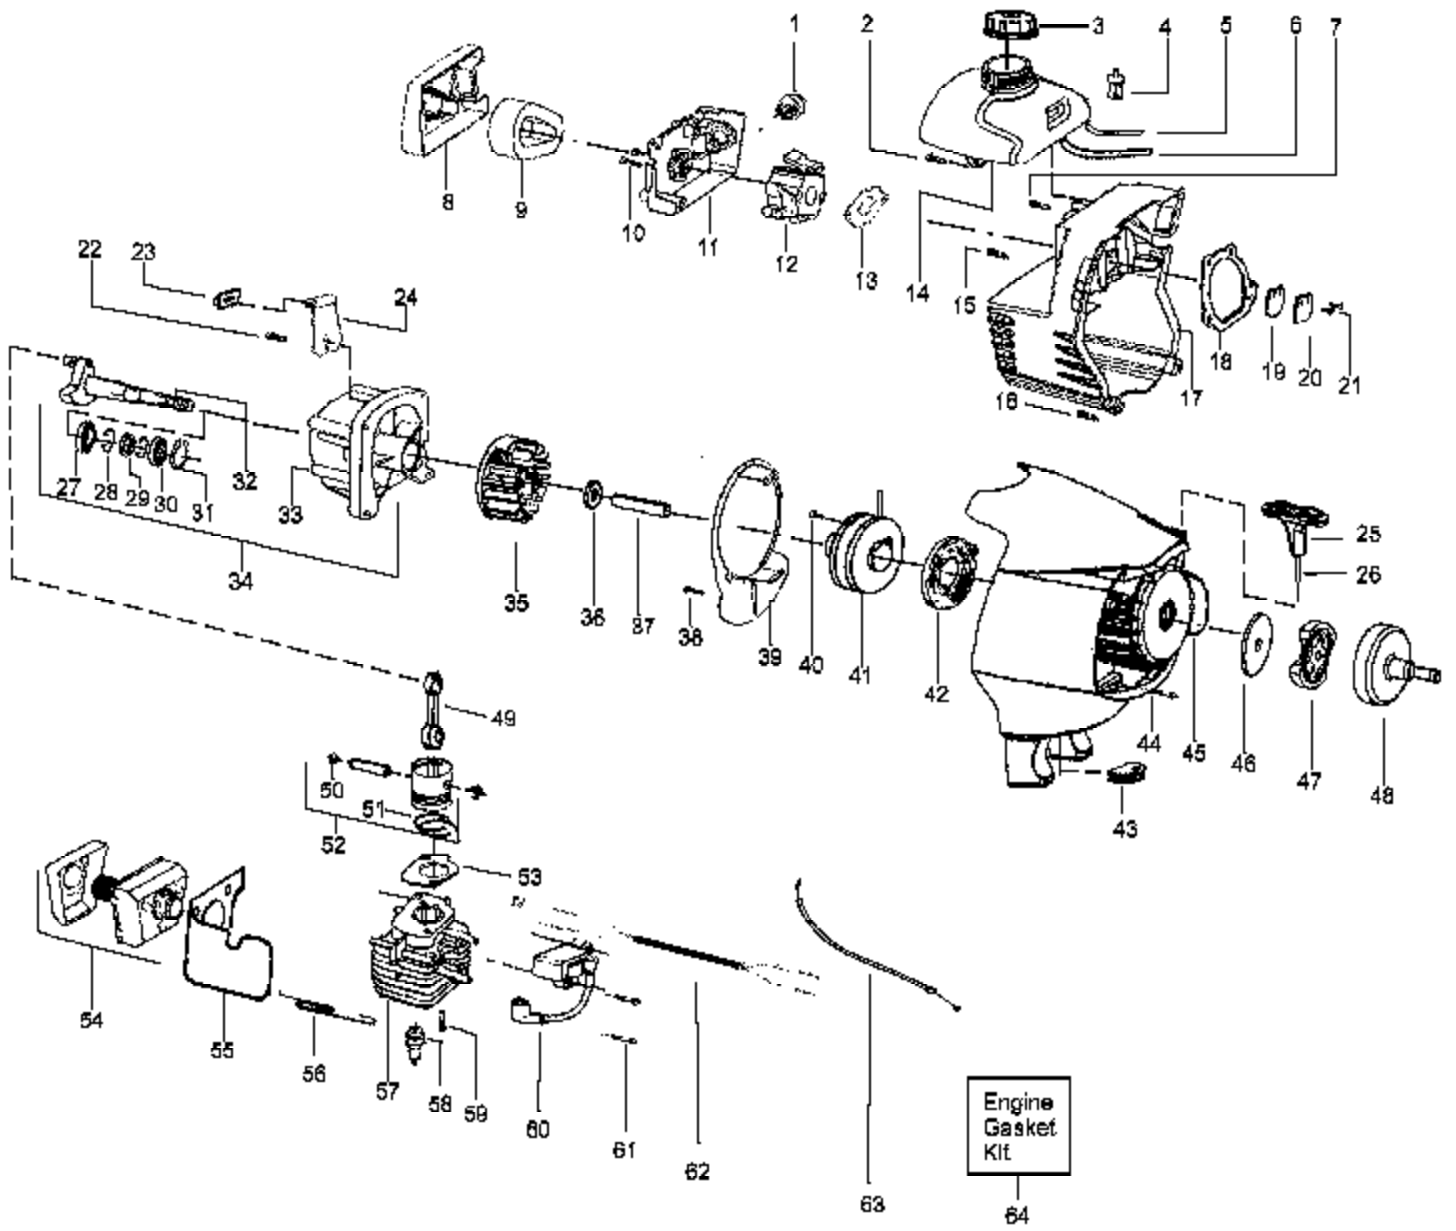

Ref #	Part Number	Qty	Description
1	530047721		Bulb-purge
2	530015843		Screw-tank
3	530049386		Assy-Fuel cap
4	530095646		Assy-Fuel pick-up
5	530071404		Kit-Fuel line
6	530069216		Kit-Fuel/Purge line
7	530015775		Screw
8	530054935		Cover-Air box
9	530054946		Filter-Air
10	530015849		Screw-carb.
11	530054934		Air Box
12	530071565		Kit-Carb.(wt619)
13	530071401		Gasket-Carb.(kit)
14	530055317		Assy-Fuel tank
15	530015771		Screw-crankcase
16	530015952		Screw-shrd to f/hsg.
17	530056044		Shroud
18	530071401		Gasket-shd/c'case(kit)
19	530027593		Valve-reed
20	530054596		Stop-reed
21	530016064		Screw-reed valve
22	530015875		Screw-tank retainer
23	530055492		Isolator-fuel tank
24	530054941		Ret.-fuel tank
25	530054834		Handle-starter
26	530071325		Kit-Rope
27	530032103		Bearing-inner
28	530015787		Retainer
29	530019158		Seal
30	530032102		Bearing-outer
31	530015789		Retainer-crankshaft
32	530054948		Assy-crankshaft
33	530014016		Assy-crankcase
34	530055372		Assy-c'case/c'shaft (Incl. 27-31,32,33)
35	530071402		Kit-Flywheel Assy.
36	530016030		Washer
37	530055620		Spacer
38	530015775		Screw-baffle
39	530056864		Plate-baffle
40	530016326		Screw-rope
41	530071399		Kit-pulley (Incl. #40)
42	530042086		Spring-starter
43	530019182		Grommet
44	530015810		Screw-F/hsg
45	530055248		Housing-Fan w/eyelet
46	530094189		Washer-Clutch
47	530055122		Assy.-Clutch
48	530028799		Assy-Drum
49	530010960		Assy-Connecting rod
50	530015162		Retainer-piston pin
51	530025875		Ring-Piston
52	530069277		Kit-Piston
53	530071401		Gasket-Cylinder(kit)
54	530069310		Kit-Muffler
55	530053346		Heat shield/air dam
56	530036409		Spring-muffler

PP331 Gas Trim Page 4 of 7
Engine Assembly