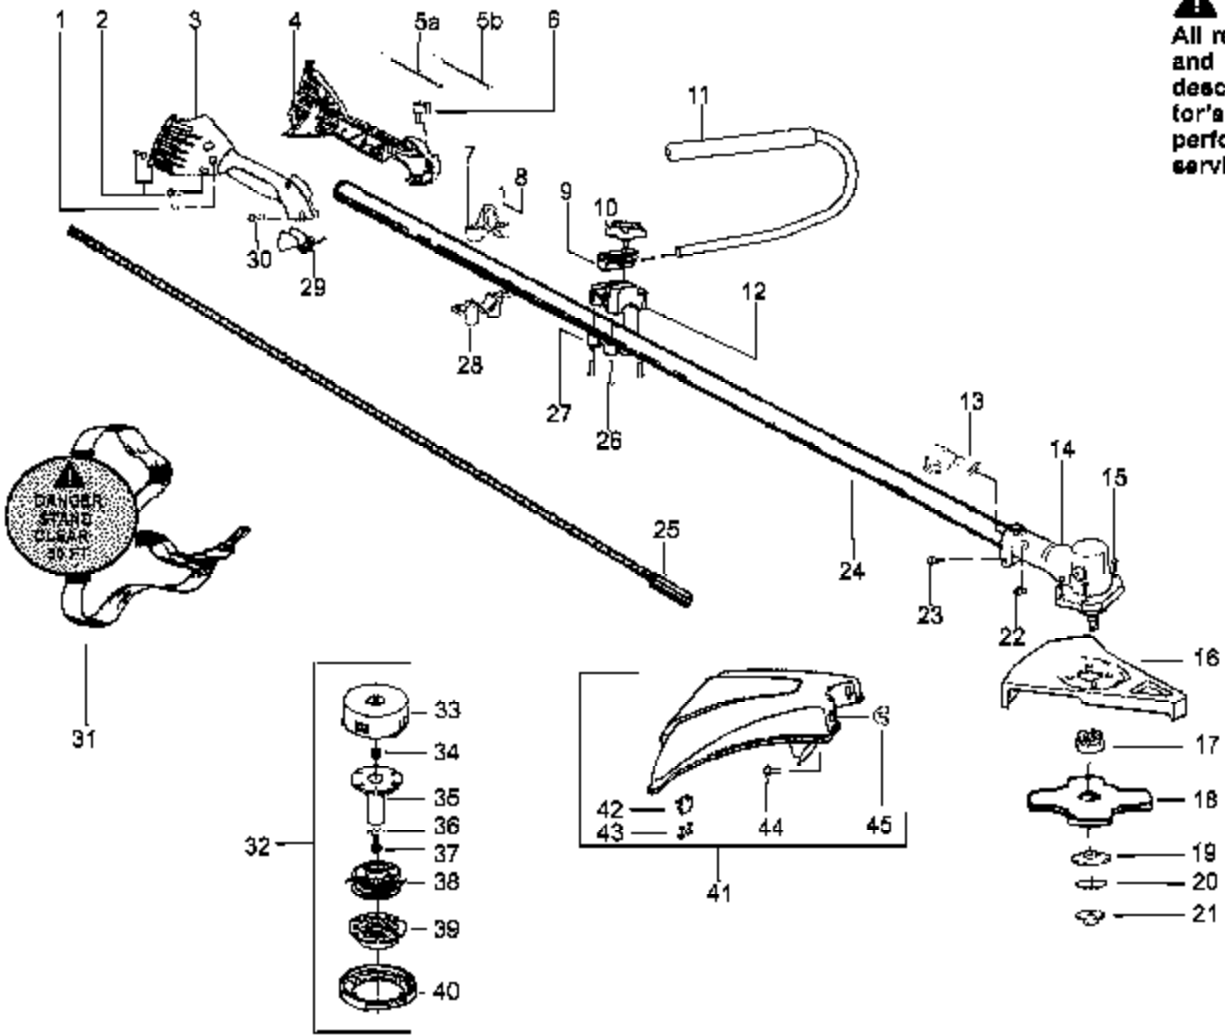

PP331 Gas Trim Page 4 of 7  
 Engine Assembly

---

Ref #	Part Number	Qty	Description
57	530069628		Kit-Cylinder
58	952030249		Spark plug (RCJ-6Y)
59	530001624		Bolt-Cylinder
60	530039217		Module-Ignition
61	530016357		Screw-module
62	530057238		Assy-Rear wire
63	530054942		Assy-Throttle Cable
64	530071401		Kit-Gasket

Ref #	Part Number	Qty	Description
1	530015805		Screw-alignment
2	530015886		Screw-10-24
3	530054837		Throttle hsg-right
4	530071553		Kit-Left Throttle hsg.
5A	530054943		Assy-Wire Assy-Front Wire
5B	530055724		Assy-Wire Assy-Front Wire (Upper)
6	530071356		Kit-Switch
7	530055392		Clamp-Harness (upper)
8	530015770		Screw
9	530095970		Clamp-Handlebar
10	530016336		Knob
11	530071394		Assy.-Handlebar (Incl. grip,cap,decal)
12	530095971		Base Clamp
13	530095812		Bracket-Shield
14	530071585		Kit-Gearbox
15	530016312		Screw
16	530071383		Kit-Metal Shield
17	530095815		Dust cup
18	952711584		Accy.-Weed Blade
19	530095816		Washer
20	530016240		Washer-Belleville
21	530015793		Nut-Flange
22	530016371		Screw
23	530016014		Screw
24	530055373		Assy.-Driveshaft
25	530095938		Shaft-Flex Drive
26	530015770		Screw
27	530071684		Kit-Clamp-Tube (Incl. #26)
28	530055394		Clamp-Harness (lower)
29	530054940		Lever-Throttle
30	530015886		Screw
31	530094417		Shoulder Strap
32	952711583		Accy.-Head TNG 2 (Incl. 33-40)
33	530094931		Assy.-Hub/Arbor
34	530094956		Spring
35	530069312		Kit-Locking Plate
36	530015123		Washer
37	530015810		Screw
38	952711582		Accy.-Spool TNG 2
39	530094522		Button-Release
40	530094521		Cover
41	530069779		Kit-Shield Assy. (Incl. 42-45)
42	530052285		Limiters-Line
43	530015805		Screw
44	530015820		Bolt
45	530016118		Wingnut
	530163113		Operator Manual Not Shown
	530055349		Decal-Shaft Warning Not Shown
	530056415		Decal-Start. Inst. Not Shown