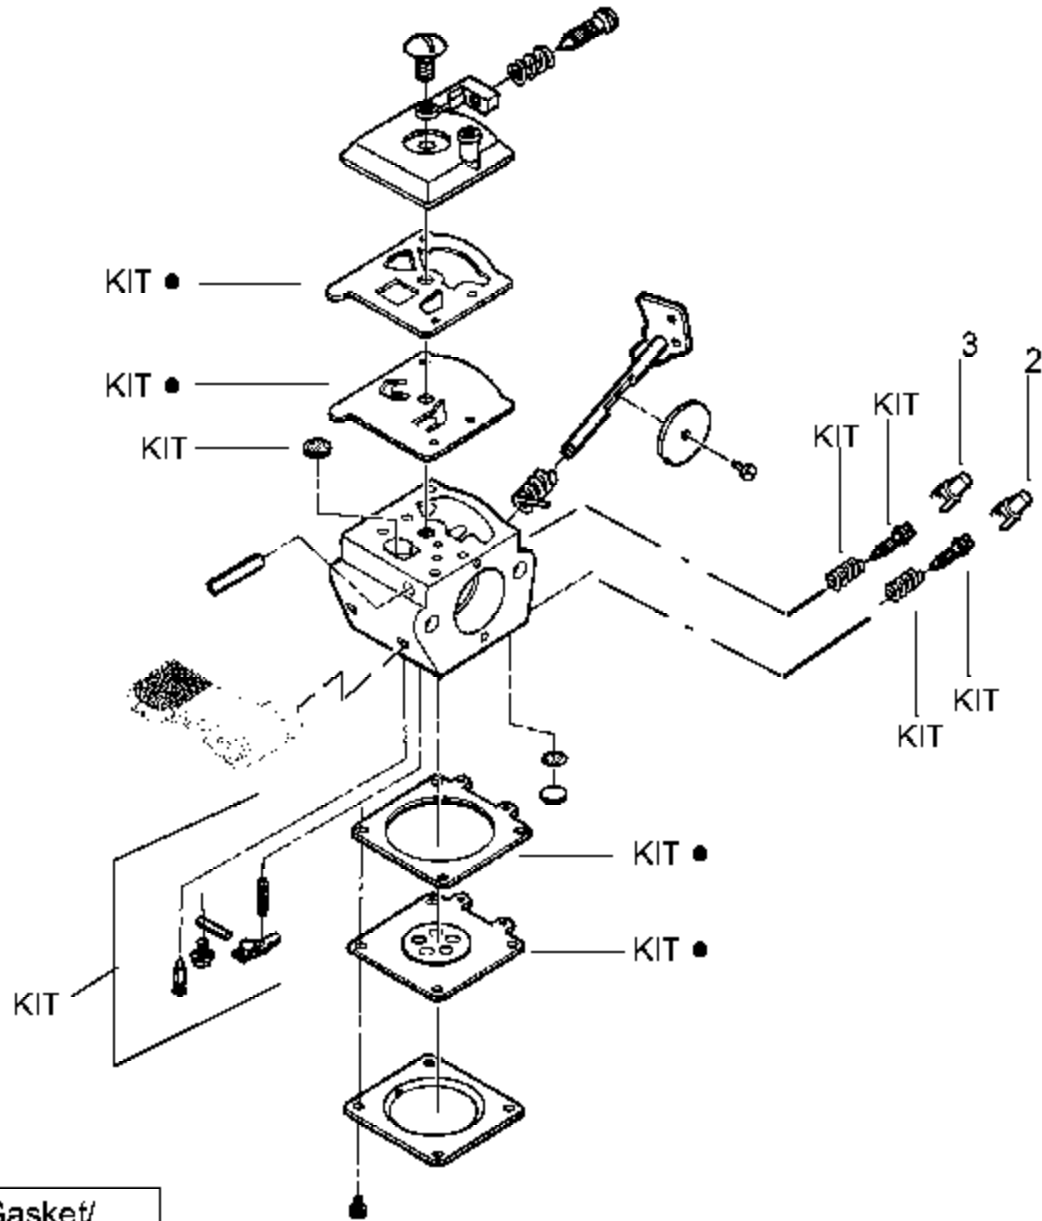

**Kit - Carburetor Assembly No. 530071565 - WT619**

Carb.  
Repair  
Kit

1

Gasket/  
Diaphragm  
Kit

4

Ref #	Part Number	Qty	Description
1	530069824		Carburetor Repair Kit (KIT = Indicates Contents)
2	530038478		Limiter Cap -low (tan)
3	530038479		Limiter Cap-high (brown)
4	530069844		Gasket/Diaphragm Kit (DOT = Indicates Contents)
530071565	530071565		Carburetor Assembly (WT619)

PP331 Gas Trim Page 4 of 7  
 Engine Assembly

---

Ref #	Part Number	Qty	Description
57	530069628		Kit-Cylinder
58	952030249		Spark plug (RCJ-6Y)
59	530001624		Bolt-Cylinder
60	530039217		Module-Ignition
61	530016357		Screw-module
62	530057238		Assy-Rear wire
63	530054942		Assy-Throttle Cable
64	530071401		Kit-Gasket