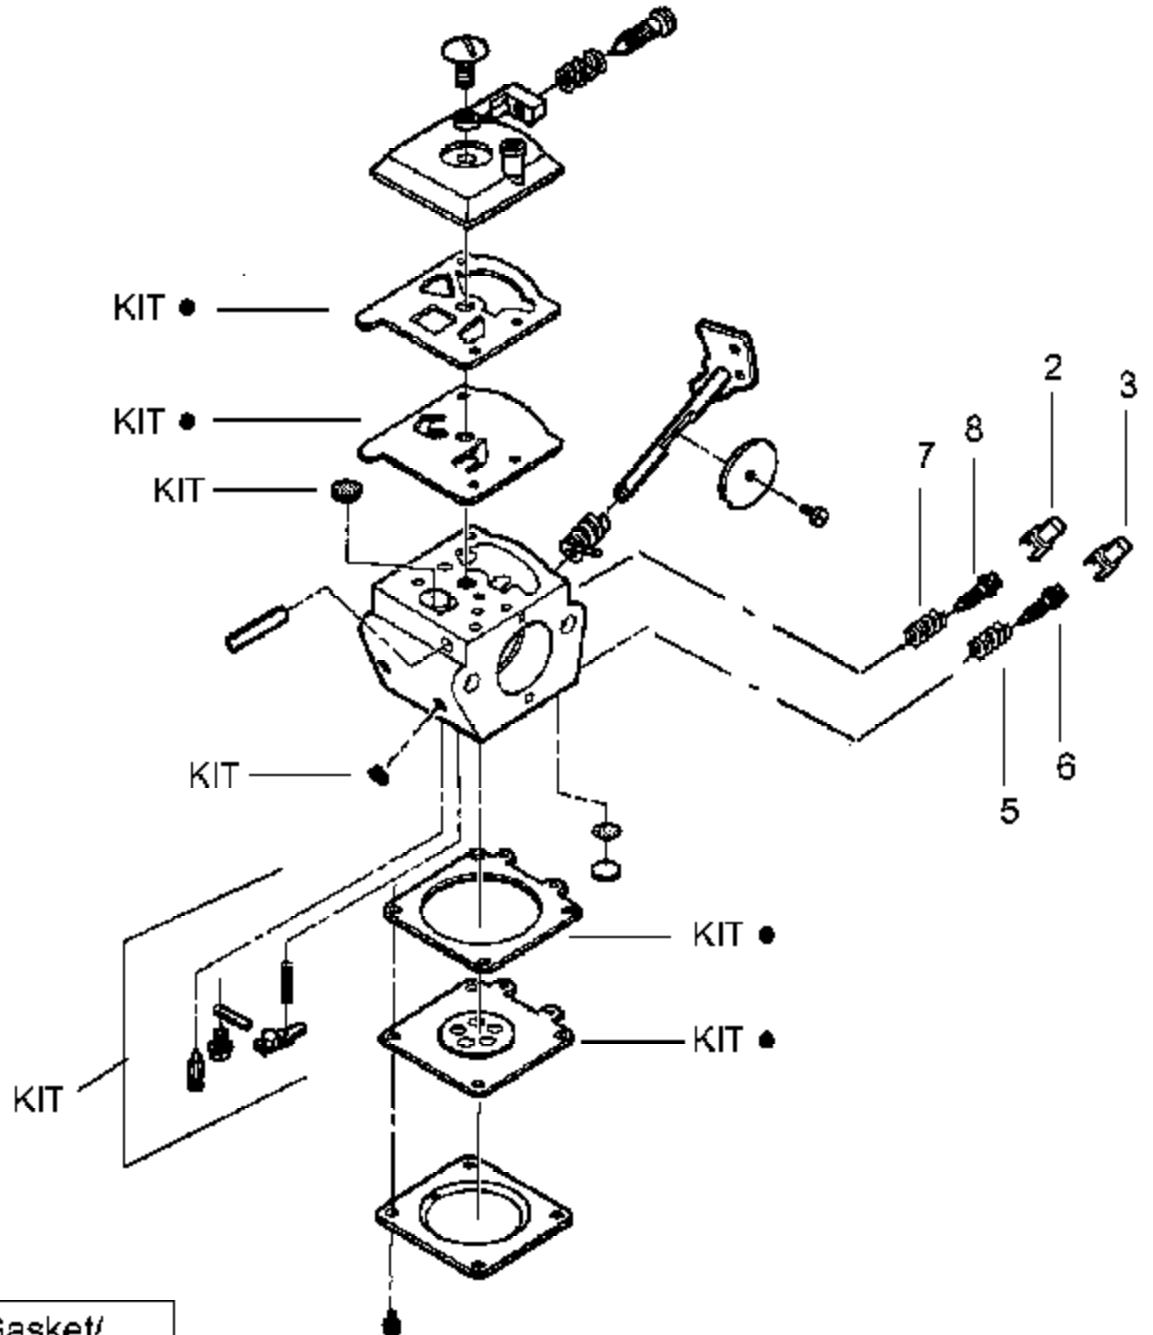

# Carburetor Assembly No. 530069651 - WT298B

Carb.  
Repair  
Kit

1

Gasket/  
Diaphragm  
Kit

4

| Ref #     | Part Number | Qty | Description                                      |
|-----------|-------------|-----|--|
| 1         | 530069829   |     | Carburetor Repair Kit (KIT = Indicates Contents) |
| 2         | 530038318   |     | Limiter Cap (High-Red)                           |
| 3         | 530038317   |     | Limiter Cap (Low-Blue)                           |
| 4         | 530069844   |     | Gasket/Diaphragm Kit (Dot = Indicates Contents)  |
| 5         | 530035293   |     | Needle Spring-Low Speed                          |
| 6         | 530035433   |     | Needle-Low Speed                                 |
| 7         | 530035295   |     | Needle Spring-High Speed                         |
| 8         | 530035388   |     | Needle-High Speed                                |
| 530069651 | 530069651   |     | Carburetor Assembly - WT298B                     |