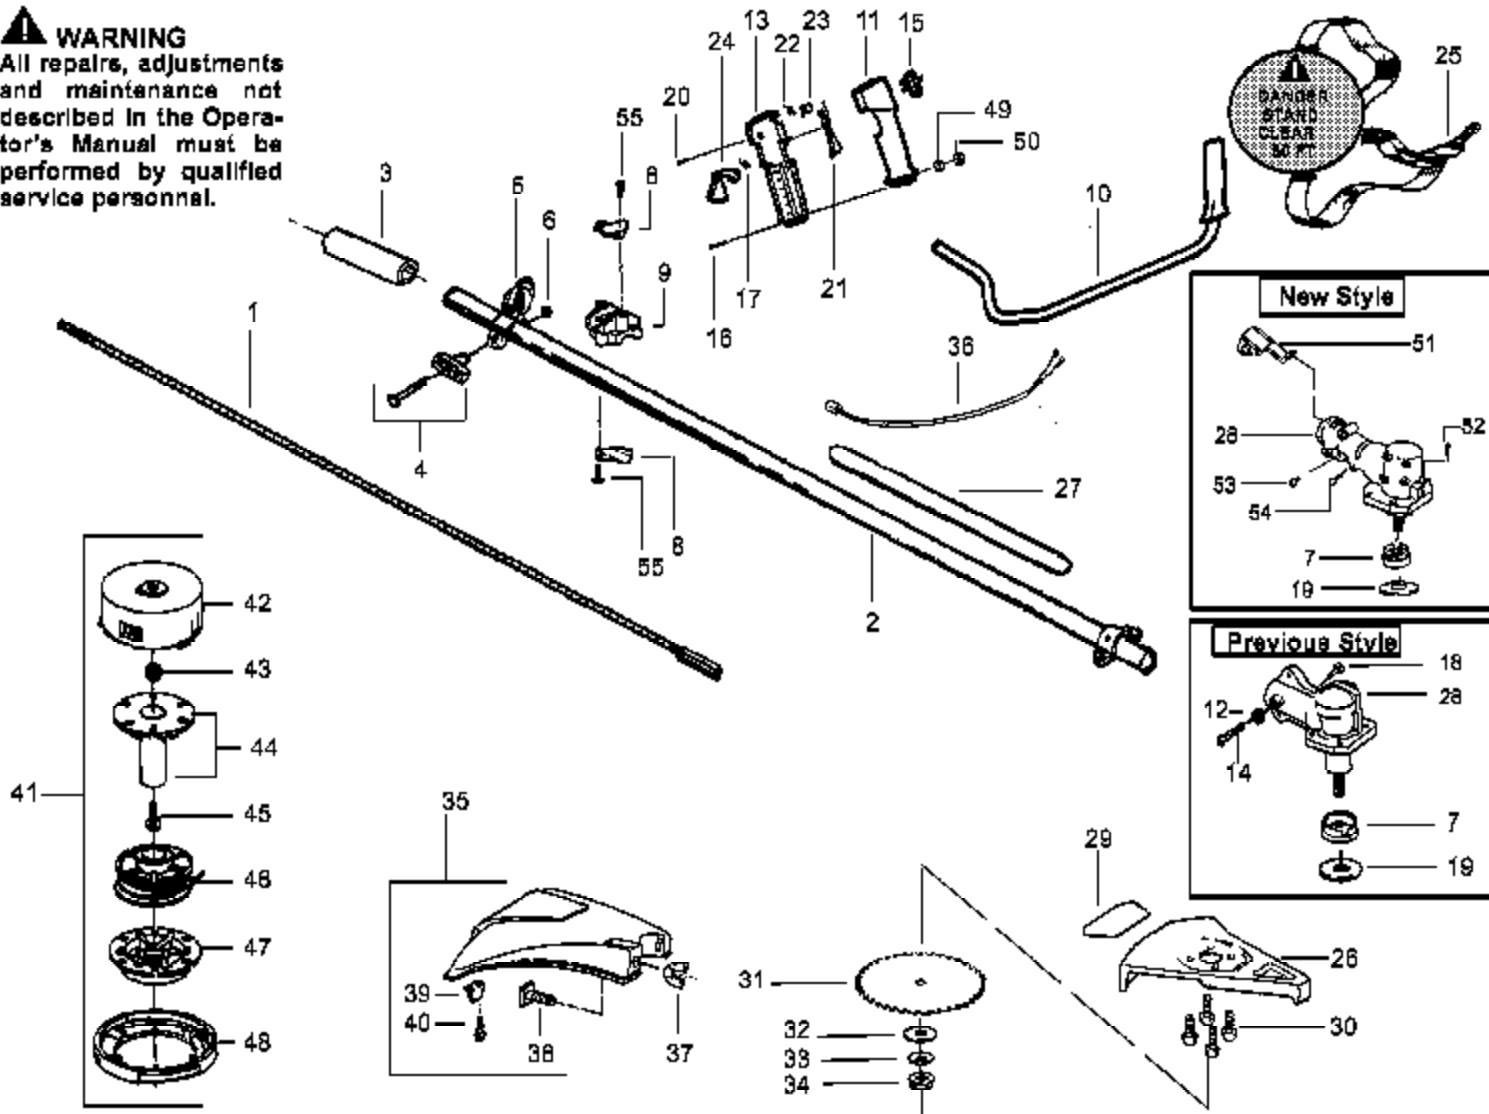

⚠ WARNING
All repairs, adjustments and maintenance not described in the Operator's Manual must be performed by qualified service personnel.

Ref #	Part Number	Qty	Description
1			Flex-Shaft-57"
2			Drive Shaft Housing
3	530027706		Pad-Drive Shaft
4	530069252		"T" Handle Ass'y.
5	530094686		Clamp Harness Assy.
6	530015197		Nut
7			Dust Cup
8	530094572		Handlebar Bracket
9	530012207		Clamp-Handlebar
10	530047139		Handlebar Ass'y.
11	502208507		Throttle Hsg. Left
12	530015328		Lockwasher-Locator
13	502208607	PP196 Gas Trimmer	Throttle Hsg. Right
14	530016140	Drive Shaft	& Cutting Head
15	503718201		Screw-Locator
16	530015933		Rocker Switch
17	502199301		Screw
18	530015650		Trigger Spring
19			Screw-Pinch Clamp
20	503210719		Washer-Blade Ret.
21	502199403		Screw
22	530403152		Throttle Lockout
23	502209602		Spring Throttle Lock
24	502199203		Throttle Lock
25	530094417		Throttle Trigger
26	530069780		Shoulder Strap
27	530055349		Blade Shield Kit
28			Shaft Warning Decal
29	530049211		Gear Box Ass'y.
30	530016141		Decal Blade Direction
31	952701610		Screw
32	530015792		Brush Blade
33	530015492		Washer-Flat
34	530015793		Washer-Spring Bevel
35	530069779		Nut-Flange
36	530053255		Shield Kit Ass'y. (Incls. 37-40)
37	530401992		Wire Harness Ass'y.
38	530015820		Wingnut
39	530052285		Bolt
40	530015805		Line Limiter
41	952711565		Screw
42	530014194		Cutting Head Ass'y. (Incls. 42-48)
43	530094956		Hub Ass'y.
44	530069312		Spring
45	530015542		Locking Plate Kit
46	952711564		Screw
47	530094522		Spool w/Line
48	530094521		Release Button
49	530016285		Cover
50	530016284		Washer, Split Lock
51	530095812		Nut
52	530016312		Bracket-Shield (Type 3)
53	530016301		Screw (Type 3)
54	530016309		Screw (Type 3)
55	530015791		Screw (Type 3)
	530088777		Screw
			Operator Manual Not Shown