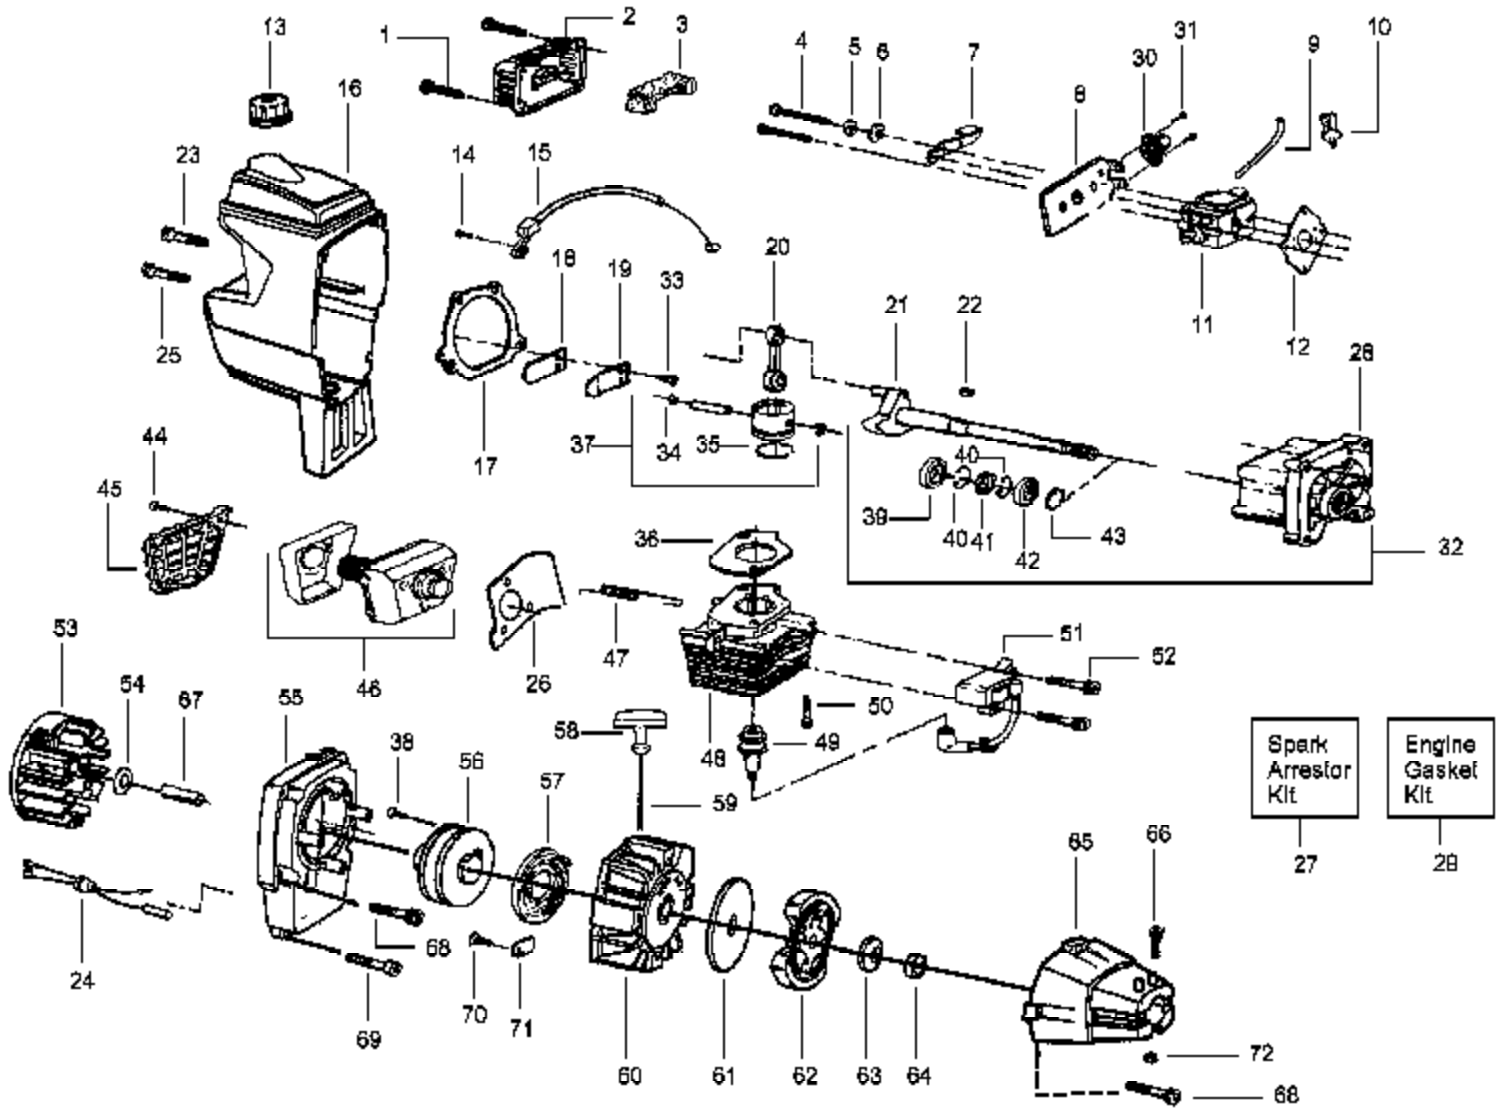

Ref #	Part Number	Qty	Description
1	530015773		Screw
2	530027529		Air Filter Cover
3	530027530		Air Filter
4	530015849		Screw
5	530015852		Choke Spacer
6	530015254		Washer
7	530038103		Choke Shutter
8	530037930		Air Filter Plate
9	530069247		Fuel Line Kit
10	530014362		Fuel Pick-up Ass'y.
11	530069651		Carburetor Ass'y. Kit (Incls. Limiter Caps)
12	530019156		Gasket-Carburetor
13	530014347	PP196 Gas Engine Fuel Cap Ass'y.	Fuel Cap Ass'y.
14	530015775	Power Unit	Screw
15	530047040		Throttle Cable Ass'y.
16	530047087		Shroud/Tank Ass'y.
17	530019154		Gasket-C'case/Shroud
18	530027593		Reed Valve
19	530027594		Reed Stop
20	530010960		Connecting Rod Ass'y.
21	530010934		Crankshaft Ass'y.
22	530015126		Flywheel Key
23	530015772		Screw
24	530047145		Leadwire/Grommet Ass'y.
25	530015771		Screw
26	530053346		Heat Shield/Air Dam
27	952701612		Spark Arrestor Kit
28	530014016		Crankcase Ass'y. (Incls. 39-42)
29	530069276		Engine Gasket Kit (Incls. 12, 17 & 36)
30	530038874		Bulb Ass'y.
31	530016091		Screw
32	530014015		Crankcase/Crankshaft Ass'y. (Incls.21, 28 & 39-43)
33	530016064		Screw
34	530015162		Piston Pin Retainer
35	530025875		Piston Ring
36	530019178		Gasket-Cylinder
37	530069277		Piston Kit (Incls. 34, 35 & Pin)
38	530016080		Screw
39	530032103		Inner Bearing
40	530015787		Retaining Ring
41	530019158		Crankshaft Seal
42	530032102		Outer Bearing
43	530015789		Retaining Ring-C'shaft
44	530015717		Screw
45	530027781		Muffler Guard
46	530069310		Muffler Kit
47	530036409		Muffler Spring
48	530069628		Cylinder Kit
49	952030201		Spark Plug (RCJ-8Y)
50	530001624		Screw
51	530039134		Ignition Module
52	530015816		Screw
53	530039189		Flywheel Ass'y.
54	530016030		Washer
55	530027945		Fan Housing
56	530069291		Starter Pulley Kit (Incls. 38)