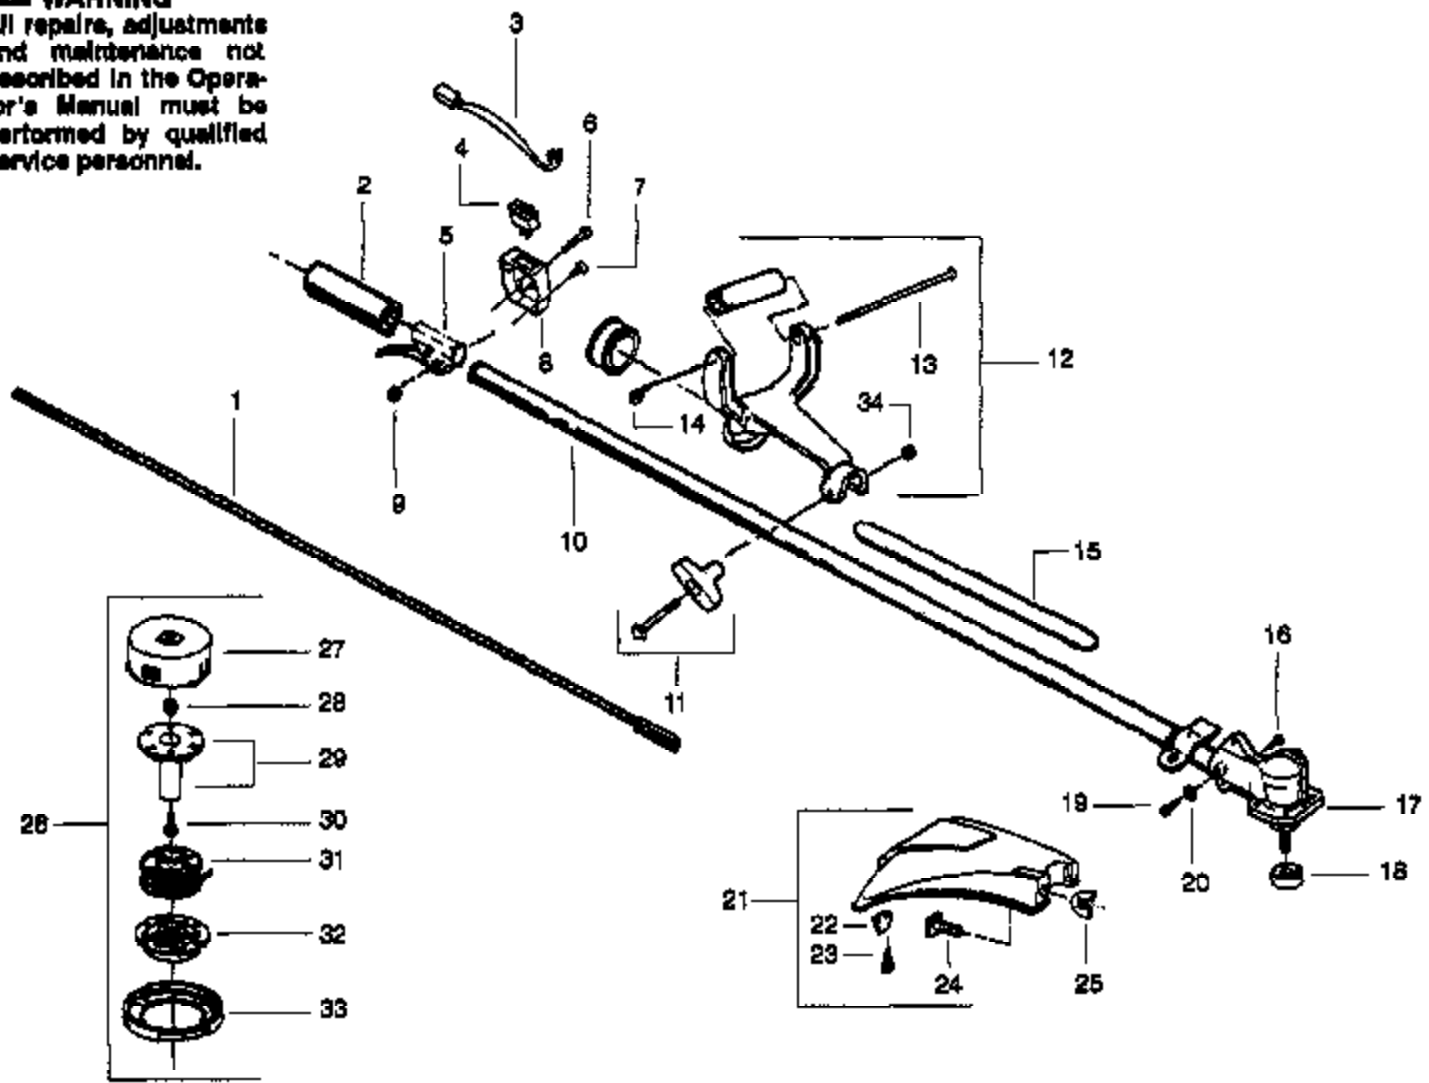

**Carb.  
Repair  
Kit**

**Gasket/  
Diaphragm  
Kit**

1

4

Ref #	Part Number	Qty	Description
1	530069829		Carburetor Repair Kit (KIT = Indicates Contents)
2	530038318		Limiter Cap (High-Red)
3	530038317		Limiter Cap (Low-Blue)
4	530069844		Gasket/Diaphragm Kit (DOT = Indicates Contents)
5	530035293		Needle Spring-Low Speed
6	530035433		Needle-Low Speed
7	530035295		Needle Spring-High Speed
8	530035388		Needle-High Speed
	530069651		Carburetor Assembly

Ref #	Part Number	Qty	Description
1	530094585		Drive Shaft-52"
2	530029445		Grip-Drive Shaft
3	530047160		Leadwire Ass'y.
4	530036493		Switch Rocker
5	530014646		Throttle Hsg. Ass'y.
6	530015933		Screw (Long)
7	530015932		Screw (Short)
8	530036855		Switch Cover
9	530015768		Locknut
10	530071294		Drive Shaft Hsg. Kit
11	530069252		"T" Handle Ass'y.
12	530010958		Handle Antivibe Ass'y.
13	530015784	PP176 Gas Engine	Screw
14	530015785	Drive Shaft	Cutting Head Nut
15	530047899		Decal Shaft Warning
16	530016141		Screw
17	530047291		Gearbox Ass'y.
18	530095351		Dust Cup
19	530016140		Screw
20	530001642		Lockwasher
21	530069779		Shield Kit Ass'y. (Incls. 22-25)
22	530052285		Line Limiter
23	530015805		Screw
24	530015820		Bolt
25	530401992		Wingnut
26	952711565		Cutting Head Ass'y. (Incls. 27-33)
27	530094931		Hub Ass'y.
28	530094956		Spring
29	530069312		Locking Plate Kit
30	530015542		Screw
31	952711564		Spool w/Line
32	530094522		Release Button
33	530094521		Cover
34	530015197		Nut
	530085854		Operator Manual Not Shown

Ref #	Part Number	Qty	Description
57	530027531		Starter Spring
58	530027569		Starter Handle
59	530069232		Rope Kit
60	530054189		Pulley Housing Ass'y.
61	530094189		Washer-Clutch
62	530069254		Clutch Ass'y. Kit
63	530015796		Washer-Bevel
64	530001733		Nut
65	530014023		Clutch Housing
66	530015767		Screw
67	530027511		Spacer-Clutch
68	530015770		Screw
69	530015769	PP176 Gas Turbine	Screw
70	530015496	Power Unit	Screw
71	530027523		Retainer
72	530015768		Locknut