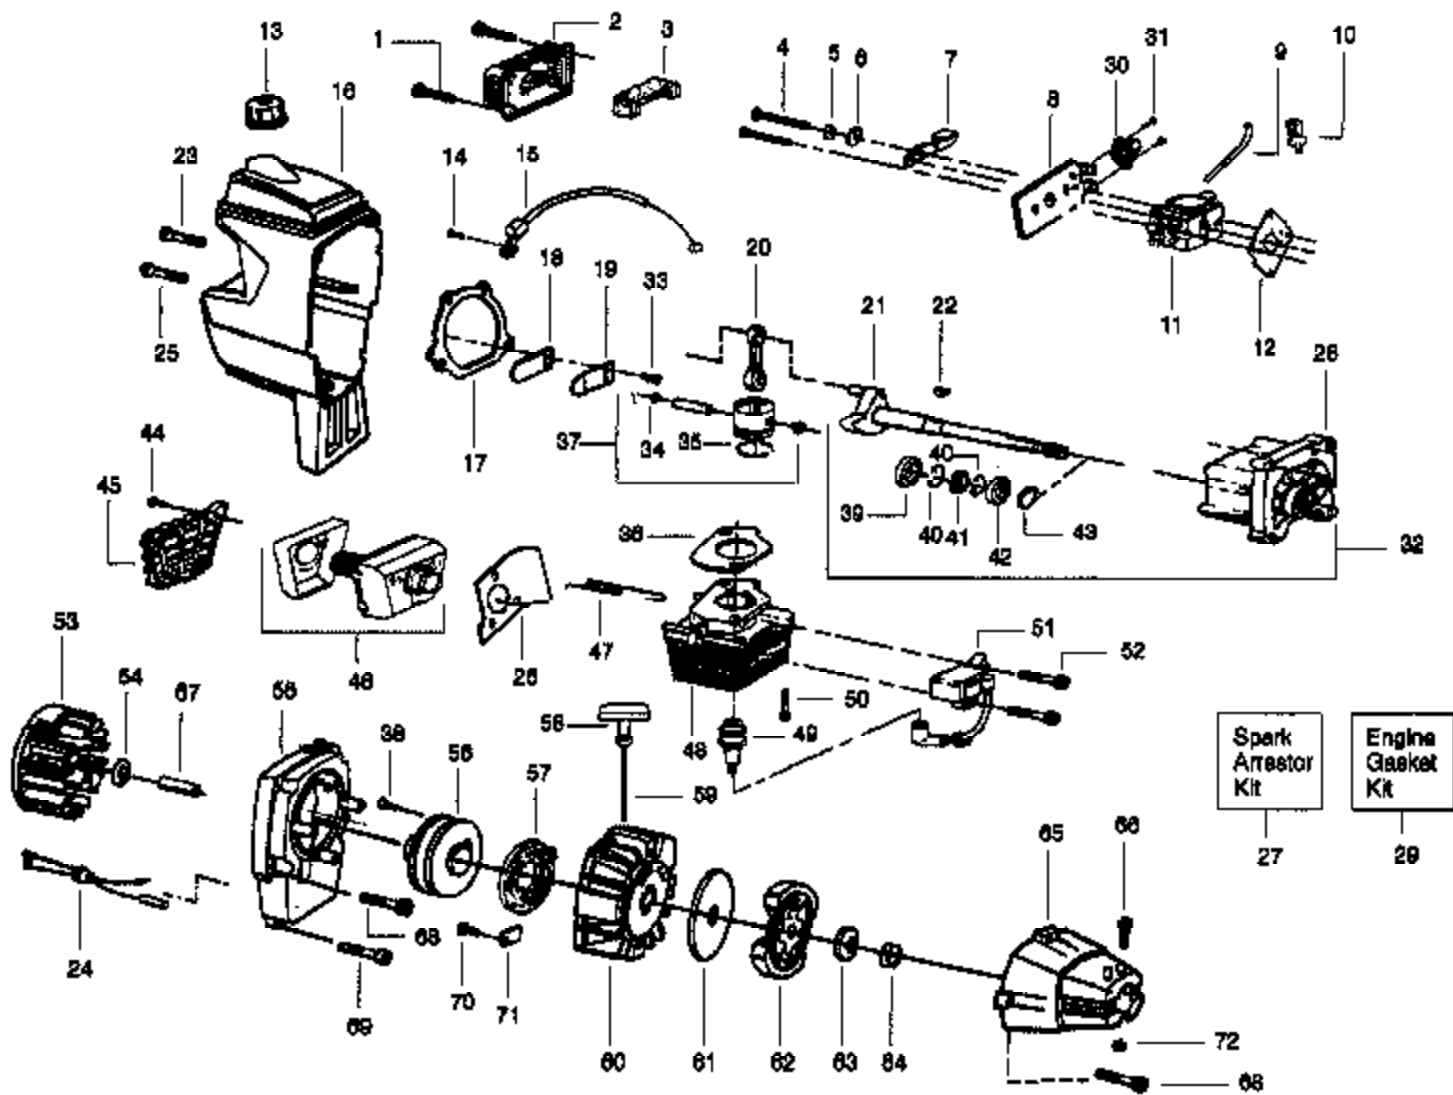

**Carb.  
Repair  
Kit**

**Gasket/  
Diaphragm  
Kit**

1

4

Ref #	Part Number	Qty	Description
1	530069829		Carburetor Repair Kit (KIT = Indicates Contents)
2	530038318		Limiter Cap (High-Red)
3	530038317		Limiter Cap (Low-Blue)
4	530069844		Gasket/Diaphragm Kit (DOT = Indicates Contents)
5	530035293		Needle Spring-Low Speed
6	530035433		Needle-Low Speed
7	530035295		Needle Spring-High Speed
8	530035388		Needle-High Speed
	530069651		Carburetor Assembly

Ref #	Part Number	Qty	Description
1	530094585		Drive Shaft-52"
2	530029445		Grip-Drive Shaft
3	530047160		Leadwire Ass'y.
4	530036493		Switch Rocker
5	530014646		Throttle Hsg. Ass'y.
6	530015933		Screw (Long)
7	530015932		Screw (Short)
8	530036855		Switch Cover
9	530015768		Locknut
10	530071294		Drive Shaft Hsg. Kit
11	530069252		"T" Handle Ass'y.
12	530010958		Handle Antivibe Ass'y.
13	530015784	PP176 Gas Engine	Screw
14	530015785	Drive Shaft	Cutting Head Nut
15	530047899		Decal Shaft Warning
16	530016141		Screw
17	530047291		Gearbox Ass'y.
18	530095351		Dust Cup
19	530016140		Screw
20	530001642		Lockwasher
21	530069779		Shield Kit Ass'y. (Incls. 22-25)
22	530052285		Line Limiter
23	530015805		Screw
24	530015820		Bolt
25	530401992		Wingnut
26	952711565		Cutting Head Ass'y. (Incls. 27-33)
27	530094931		Hub Ass'y.
28	530094956		Spring
29	530069312		Locking Plate Kit
30	530015542		Screw
31	952711564		Spool w/Line
32	530094522		Release Button
33	530094521		Cover
34	530015197		Nut
	530085854		Operator Manual Not Shown

Ref #	Part Number	Qty	Description
57	530027531		Starter Spring
58	530027569		Starter Handle
59	530069232		Rope Kit
60	530054189		Pulley Housing Ass'y.
61	530094189		Washer-Clutch
62	530069254		Clutch Ass'y. Kit
63	530015796		Washer-Bevel
64	530001733		Nut
65	530014023		Clutch Housing
66	530015767		Screw
67	530027511		Spacer-Clutch
68	530015770		Screw
69	530015769	PP176 Gas Turbine	Screw
70	530015496	Power Unit	Screw
71	530027523		Retainer
72	530015768		Locknut