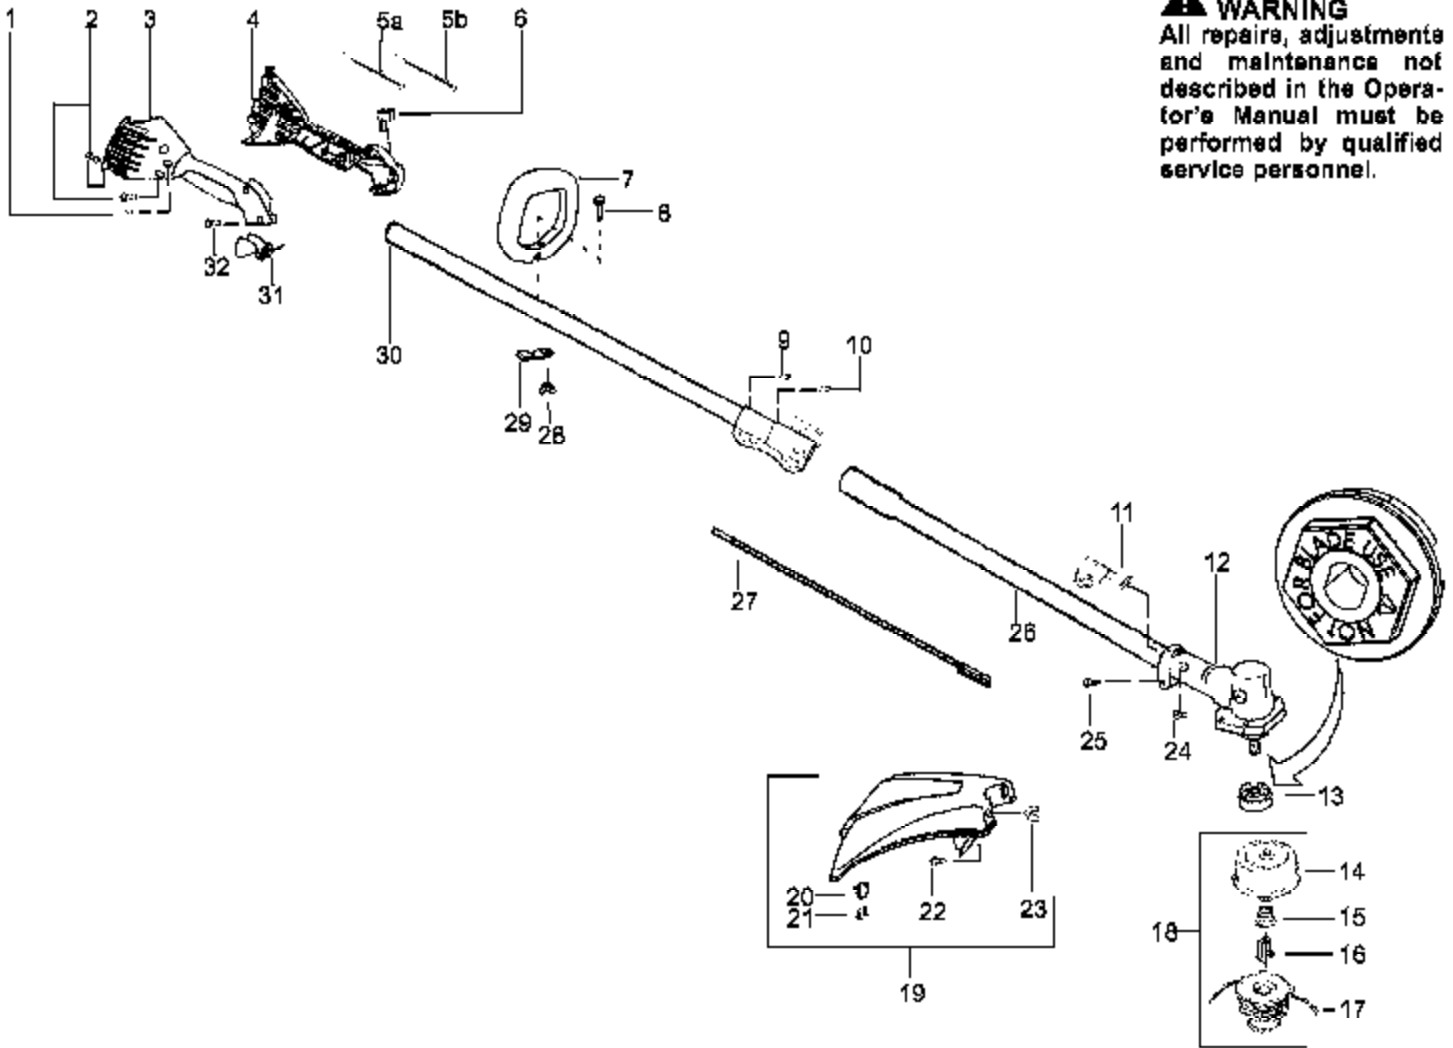

⚠ WARNING
All repairs, adjustments
and maintenance not
described in the Opera-
tor's Manual must be
performed by qualified
service personnel.

Ref #	Part Number	Qty	Description
1	530015805		Screw-alignment
2	530015886		Screw
3	530054837		Throttle hsg-right
4	530071553		Kit-Left throttle hsg
5A	530054943		Assy-Wire Assy-Front Wire
5B	530055724		Assy-Wire Assy-Front Wire (Upper)
6	530069572		Kit-Switch
7	530055699		Assy-Handle
8	530015820		Bolt
9	530016343		Screw-Align
10	530016344		Screw
11	530095812		Bracket-Shield
12	530071584		Kit-Gearbox
13	530095814		Kit-Assembly
14	530095772		Assy-Hub/Arbor
15	530053241		Spring-Return
16	530401957		Retainer-Spool
17	952711580		Accy-Wound Spoo
18	952711581		Accy-Cutting Head
19	530069779		Kit-Shield Assy. (Incl. 20-23)
20	530052285		Limiter-Line
21	530015805		Screw
22	530015820		Bolt
23	530016118		Wingnut
24	530016371		Screw
25	530016014		Screw
26	530096023		Assy-Lower Shaft
27	530095883		Shaft-Flex (lower)
28	530016118		Wingnut
29	530088416		Clamp-Handle
30	530071607		Kit-Upper Shaft (Incl. Flex and clamp)
31	530054940		Lever-Throttle
32	530015886		Screw
	530163731		Operator Manual
	530055350		Decal-Shaft Warning
	530056221		Decal-Upper Shaft
	530057369		Decal-Start Inst.

PP135 Gas Trim Page 5 of 5
Handle & Shaft Assembly
Dust cap