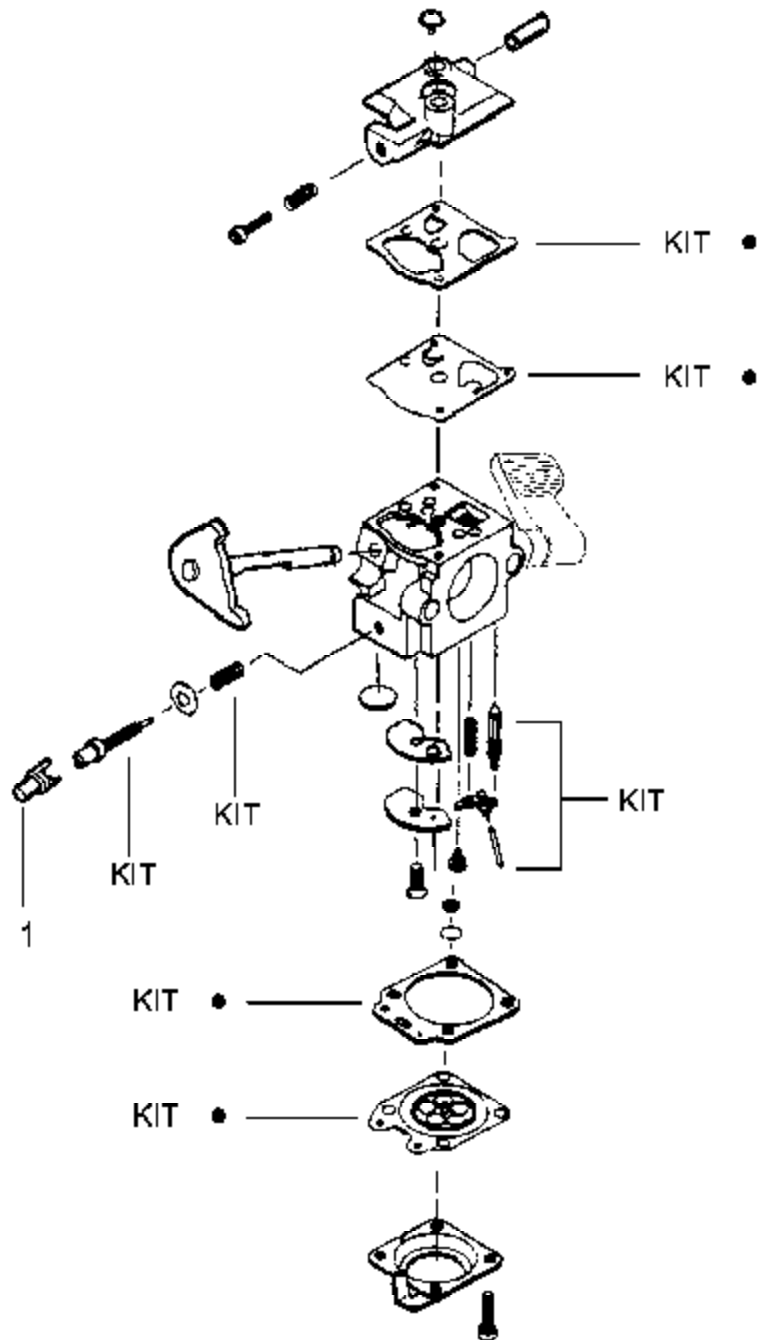

**Carburetor Assembly #530071403 (WT598)**

Carb.  
Repair  
Kit

2

Gasket/  
Dia.  
Kit

3

---

Ref #	Part Number	Qty	Description
1	530038403		Limiter Cap
2	530069824		Carburetor Repair Kit (KIT = Indicates Contents)
3	530069844		Gasket Diaphragm Kit (DOT = Indicates Contents)
530071403	530071403		Carburetor Assembly (WT598)

---

Ref #	Part Number	Qty	Description
57	952030249		Spark plug (RCJ-6Y)
58	530001624		Bolt-Cylinder
59	530039217		Module-Ignition
60	530016357		Screw-module
61	530057238		Assy-Rear wire
62	530071401		Kit-Gasket