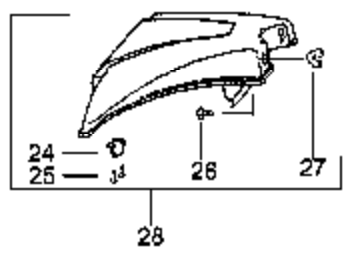

⚠ WARNING
All repairs, adjustments and maintenance not described in the Operator's Manual must be performed by qualified service personnel.