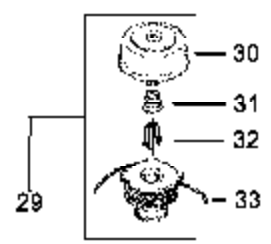

⚠ WARNING
All repairs, adjustments and maintenance not described in the Operator's Manual must be performed by qualified service personnel.