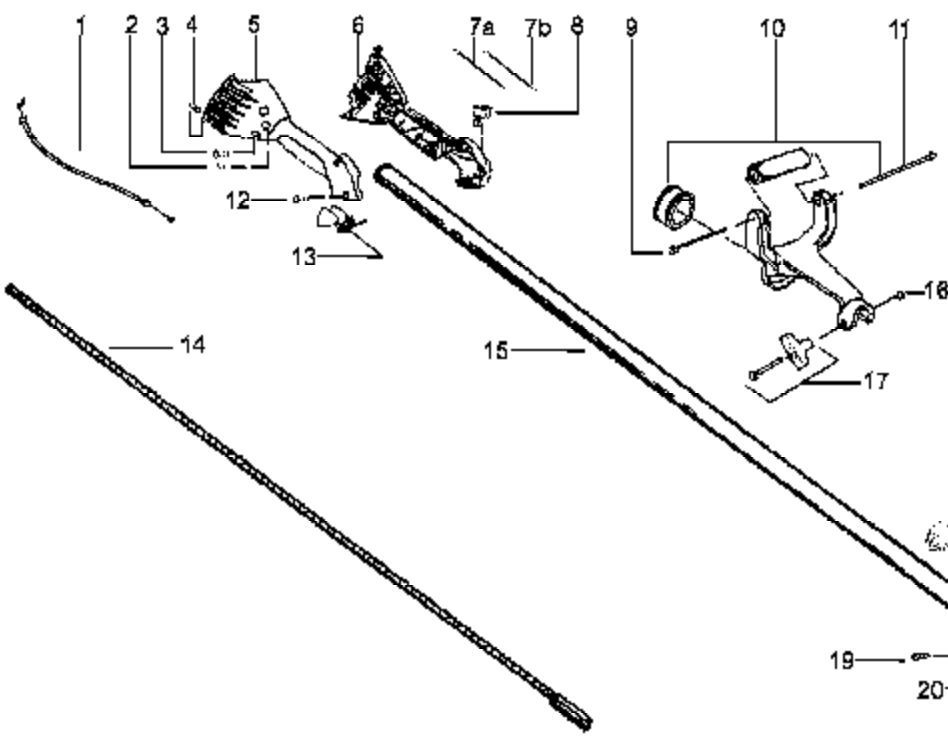

⚠ WARNING
All repairs, adjustments and maintenance not described in the Operator's Manual must be performed by qualified service personnel.