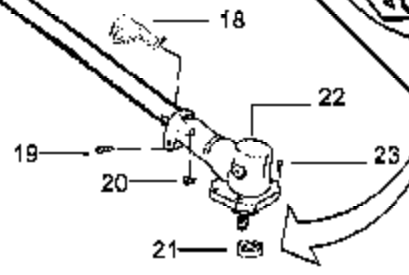

---

Ref #	Part Number	Qty	Description
57	952030249		Spark plug (RCJ-6Y)
58	530001624		Bolt-Cylinder
59	530039217		Module-Ignition
60	530016357		Screw-module
61	530057238		Assy-Rear wire
62	530071401		Kit-Gasket

---

PP131 Gas Trimmer Page 5 of 7  
Engine Assembly

**⚠ WARNING**  
 All repairs, adjustments and maintenance not described in the Operator's Manual must be performed by qualified service personnel.

Ref #	Part Number	Qty	Description
1	530054942		Assy-Throttle cable
2	530015805		Screw-alignment
3	530015886		Screw-10-24
4	530015886		Screw-handle/fan hsg.
5	530054837		Throttle Hsg.-Right
6	530071553		Kit-Left Throttle Hsg.
7A	530054943		Assy-Wire Assy-Front wire
7B	530055724		Assy-Wire Assy- Front Wire (upper)
8	530071356		Kit-Switch
9	530015785		Nut 12-24
10	530010958		Assy-Antivibe Handle
11	530015784		Bolt
12	530015886	PP131 Gas Trimmer	Screw
13	530054940	Handle, Chassis & Bar Ass'y	Trigger-Throttle
14	530095938		Shaft-Flex
15	530055355		Assy-Driveshaft
16	530015197		Nut 1/4-20"
17	530069252		Assy-"T" Handle
18	530095812		Bracket - Shield
19	530016014		Screw
20	530016371		Screw
21	530095814		Non-Blade Dust cup
22	530071584		Assy.-Gearbox non blade
23	530016312		Screw
24	530052285		Limiter-Line
25	530015805		Screw
26	530015820		Bolt
27	530016118		Wingnut
28	530069779		Kit-Shield Ass'y. (Incls. 24-27)
29	952711581		Accy.- Cutting Head
30	530095772		Assy. - Hub/Arbor (3/8lh , 2x)
31	530053241		Spring - Return
32	530401957		Retainer - Spool
33	952711580		Accy.-Wound Spool
	530088492		Operator Manual Not Shown
	530055350		Decal-Shaft Warning Not Shown