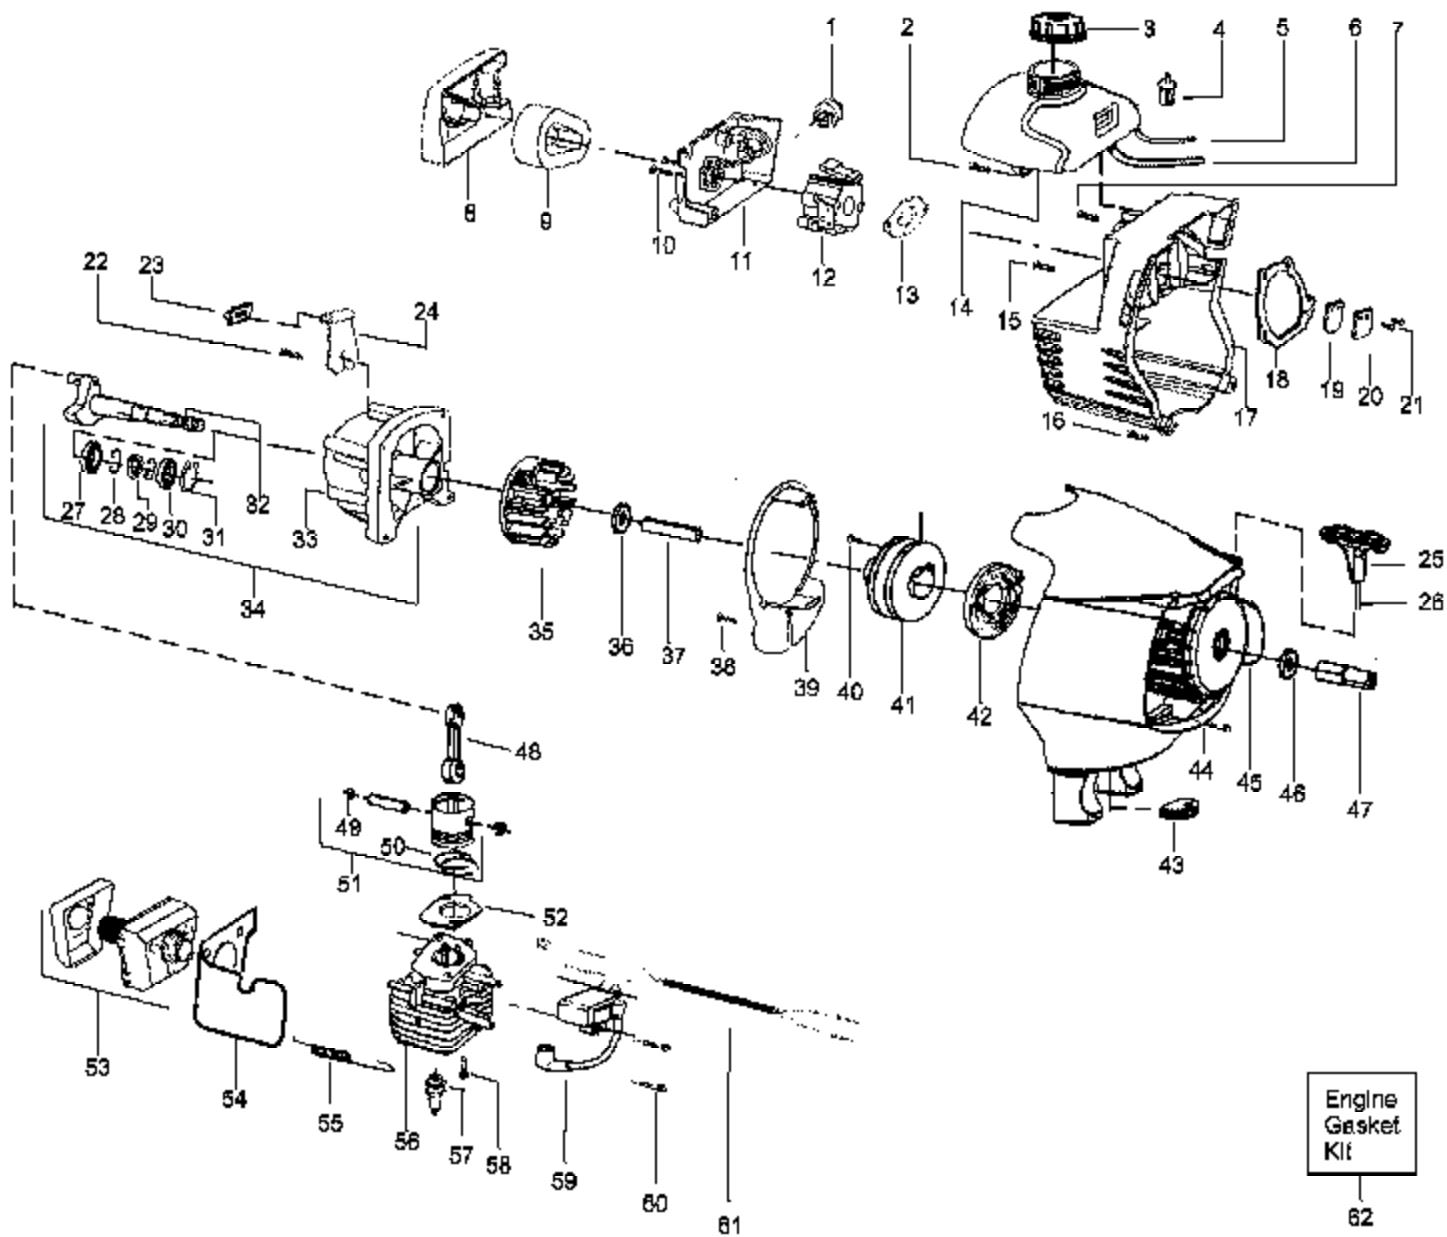

Ref #	Part Number	Qty	Description
1	530047721		Bulb-purge
2	530015843		Screw-tank
3	530049386		Assy-Fuel cap
4	530095646		Assy-Fuel pick-up
5	530071404		Kit-Fuel line
6	530069216		Kit-Fuel/Purge line
7	530015775		Screw
8	530054935		Cover-Air box
9	530054946		Filter-Air
10	530015849		Screw-carb.
11	530054934		Air Box
12	530071403		Assy-carb.(wt598)
13	530071401	PP131 Gas Turbine Engine Assembly	Gasket-Carb.
14	530055317		Assy-Fuel tank
15	530015771		Screw-crankcase
16	530015952		Screw-shrd to f/hsg.
17	530056044		Shroud
18	530071401		Gasket-shrd to c/case
19	530027593		Valve-reed
20	530054596		Stop-reed
21	530016064		Screw-reed valve
22	530015875		Screw-tank retainer
23	530055492		Isolator-fuel tank
24	530054941		Ret.-fuel tank
25	530054834		Handle-starter
26	530071400		Kit-Rope
27	530032103		Bearing-inner
28	530015787		Retainer
29	530019158		Seal
30	530032102		Bearing-outer
31	530015789		Retainer-crankshaft
32	530012430		Assy-crankshaft
33	530014016		Assy-crankcase
34	530055370		Assy-c'case/c'shaft (Incl. 27-31,32,33)
35	530071402		Kit - Assy.-Flywheel
36	530016030		Washer
37	530055620		Spacer
38	530015775		Screw-baffle
39	530056864		Plate-baffle
40	530016326		Screw-rope
41	530071399		Kit-pulley (Incl. #40)
42	530042086		Spring-starter
43	530019182		Grommet
44	530015810		Screw-F/hsg
45	530055248		Housing-Fan w/eyelet
46	530016030		Washer
47	530012427		Coupling-drive
48	530010960		Assy-Connecting rod
49	530015162		Retainer-piston pin
50	530025875		Ring-Piston
51	530069277		Kit-Piston
52	530071401		Gasket-Cylinder
53	530069310		Kit-Muffler
54	530053346		Heat shield/air dam
55	530036409		Spring-muffler
56	530069628		Kit-Cylinder