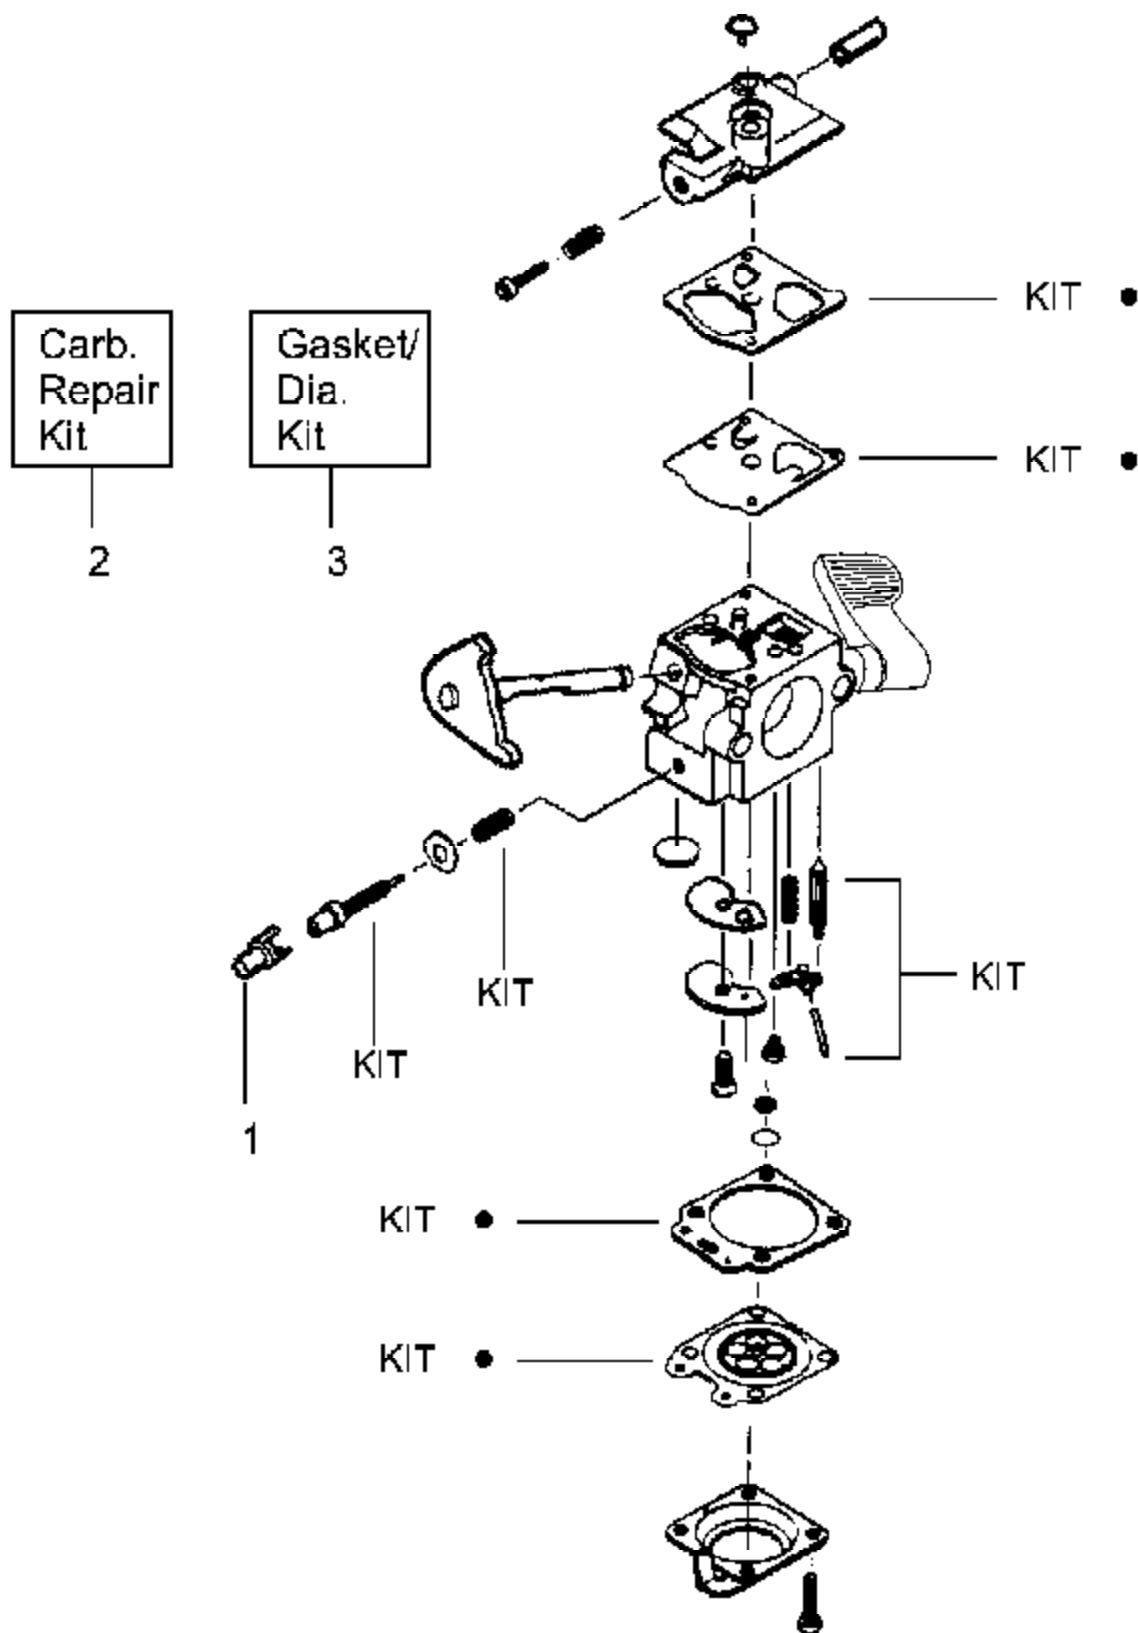

Carburetor Assembly #530071403 (WT598)

Ref #	Part Number	Qty	Description
1	530038404		Limiter Cap
2	530069824		Carburetor Repair Kit (KIT = Indicates Contents)
3	530069844		Gasket Diaphragm Kit (DOT = Indicates Contents)
530071403	530071403		Carburetor Assembly (WT598)

PP033 Gas Trimmer Page 2 of 7
Carburetor Assembly (WT598)

⚠ WARNING
 All repairs, adjustments and maintenance not described in the Operator's Manual must be performed by qualified service personnel.

Ref #	Part Number	Qty	Description
1	530054942		Assy-Throttle cable
2	530015805		Screw-alignment
3	530015774		Screw-(10-24)
4	530015886		Screw-handle/fan hsg.
5	530054837		Throttle Hsg.-Right
6	530071553		Kit-Left Throttle Hsg.
7	530016284		Nut-Hex (10-24)
8A	530054943		Assy-Front wire
8B	530055724		Assy-Front wire (upper)
9	530071356		Kit-Switch
10	530094673		Handle-Assist
11	530015886		Screw
12	530054940		Trigger Throttle
13	530095964		Drive Shaft & Cutting Head
14	530055371		Assy-Driveshaft
15	530015820		Bolt
16	530094847		Clamp-Handle assist
17	530016118		Wingnut
18	530052285		Limiter-Line
19	530015814		Screw
20	530015820		Bolt
21	530071328		Kit -Shield Ass'y. (Incls. 18-19)
22	530016118		Wingnut
23	530094543		Dustcup
24	530054485		Assy-Cutting Head
25	530095953		Tube-Line
26	530016296		Washer
27	530016297		Nut-Shoulder
	530086198		Operator Manual Not Shown
	530055350		Decal-Shaft Warning Not Shown