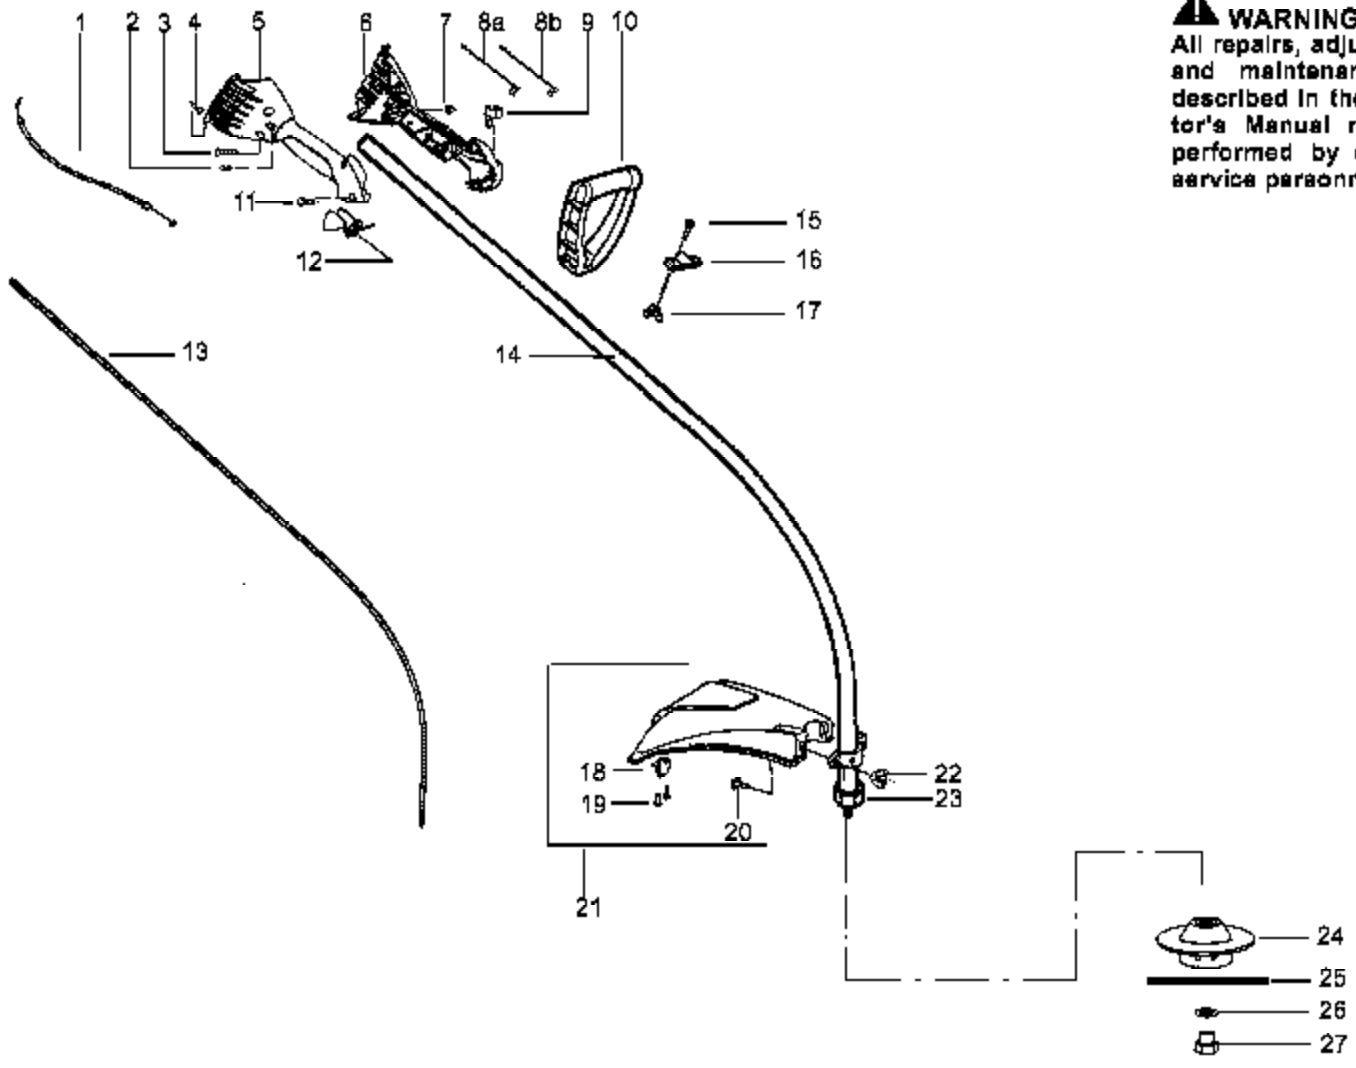

Carburetor Assembly #530071403 (WT598)

Ref #	Part Number	Qty	Description
1	530038404		Limiter Cap
2	530069824		Carburetor Repair Kit (KIT = Indicates Contents)
3	530069844		Gasket Diaphragm Kit (DOT = Indicates Contents)
530071403	530071403		Carburetor Assembly (WT598)

PP033 Gas Trimmer Page 2 of 7
Carburetor Assembly (WT598)

⚠ WARNING
 All repairs, adjustments and maintenance not described in the Operator's Manual must be performed by qualified service personnel.

Ref #	Part Number	Qty	Description
1	530054942		Assy-Throttle cable
2	530015805		Screw-alignment
3	530015774		Screw-(10-24)
4	530015886		Screw-handle/fan hsg.
5	530054837		Throttle Hsg.-Right
6	530071553		Kit-Left Throttle Hsg.
7	530016284		Nut-Hex (10-24)
8A	530054943		Assy-Front wire
8B	530055724		Assy-Front wire (upper)
9	530071356		Kit-Switch
10	530094673		Handle-Assist
11	530015886		Screw
12	530054940		Trigger Throttle
13	530095964		Drive Shaft & Cutting Head
14	530055371		Assy-Driveshaft
15	530015820		Bolt
16	530094847		Clamp-Handle assist
17	530016118		Wingnut
18	530052285		Limiter-Line
19	530015814		Screw
20	530015820		Bolt
21	530071328		Kit -Shield Ass'y. (Incls. 18-19)
22	530016118		Wingnut
23	530094543		Dustcup
24	530054485		Assy-Cutting Head
25	530095953		Tube-Line
26	530016296		Washer
27	530016297		Nut-Shoulder
	530086198		Operator Manual Not Shown
	530055350		Decal-Shaft Warning Not Shown

Ref #	Part Number	Qty	Description
57	952030201		Spark plug (RCJ-8Y)
58	530001624		Bolt-Cylinder
59	530039217		Module-Ignition
60	530015816		Screw-module
61	530057238		Assy-Rear wire
62	530071401		Kit-Gasket