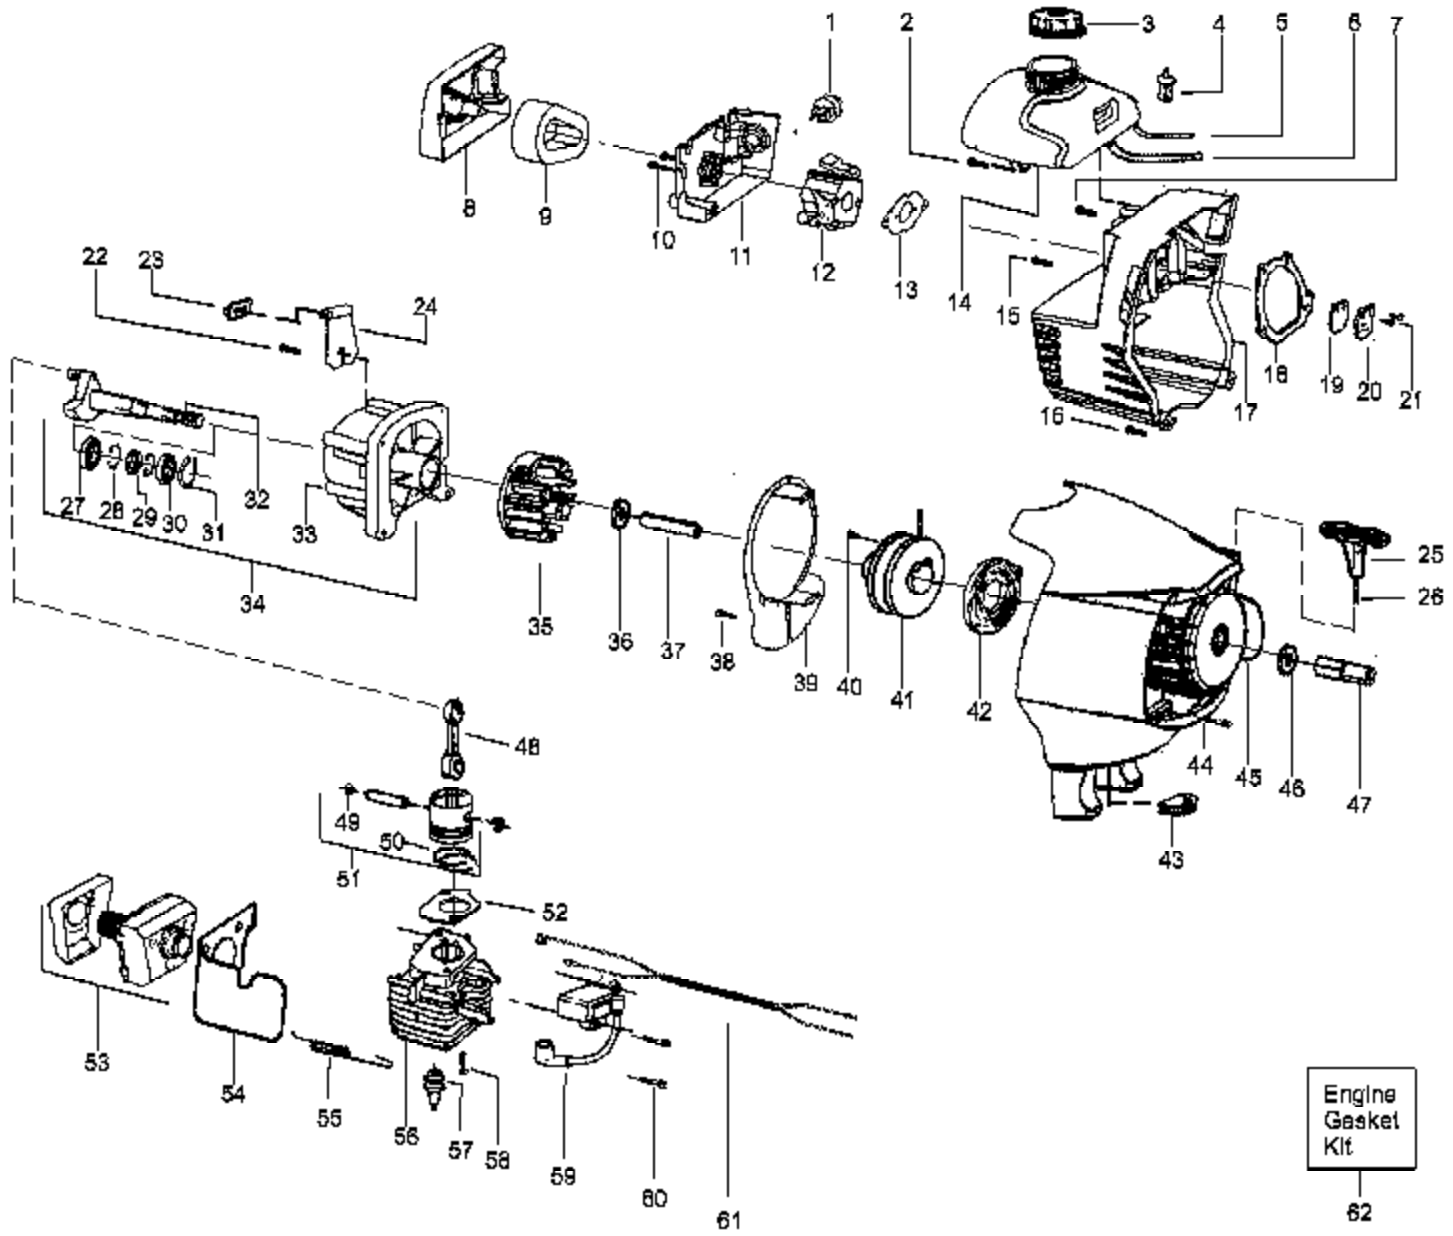

Engine
Gasket
Kit

62

Ref #	Part Number	Qty	Description
1	530047721		Bulb-purge
2	530015843		Screw-tank
3	530049858		Assy-Fuel cap
4	530095646		Assy-Fuel pick-up
5	530071404		Kit-Fuel line
6	530069216		Kit-Fuel/Purge line
7	530015775		Screw
8	530054935		Cover-Air box
9	530054946		Filter-Air
10	530015849		Screw-carb.
11	530054934		Air Box
12	530071403		Assy-carb. (wt598)
13	530071401	PP033 Gas Turbine Engine Assembly	Gasket-Carb. of 7
14	530055317		Assy-Fuel tank
15	530015771		Screw-crankcase
16	530015952		Screw-shrd to f/hsg.
17	530054936		Shroud
18	530071401		Gasket-shrd to c/case
19	530027593		Valve-reed
20	530054596		Stop-reed
21	530016064		Screw-reed valve
22	530015875		Screw-tank retainer
23	530055492		Isolator-fuel tank
24	530054941		Ret.-fuel tank
25	530054834		Handle-starter
26	530071400		Kit-Rope
27	530032103		Bearing-inner
28	530015787		Retainer
29	530019158		Seal
30	530032102		Bearing-outer
31	530015789		Retainer-crankshaft
32	530012430		Assy-crankshaft
33	530014016		Assy-crankcase
34	530055370		Assy-c'case/c'shaft (Incl. 27-31,32,33)
35	530071402		Assy-Flywheel
36	530016030		Washer
37	530055620		Spacer
38	530015775		Screw-baffle
39	530056864		Plate-baffle
40	530016326		Screw-rope
41	530071399		Kit-pulley (Incl. #40)
42	530042086		Spring-starter
43	530019182		Grommet
44	530015810		Screw-F/hsg
45	530055248		Housing-Fan w/eyelet
46	530016030		Washer
47	530012427		Coupling-drive
48	530010960		Assy-Connecting rod
49	530015162		Retainer-piston pin
50	530025875		Ring-Piston
51	530069277		Kit-Piston
52	530071401		Gasket-Cylinder
53	530069310		Kit-Muffler
54	530053346		Heat shield/air dam
55	530036409		Spring-muffler
56	530069628		Kit-Cylinder