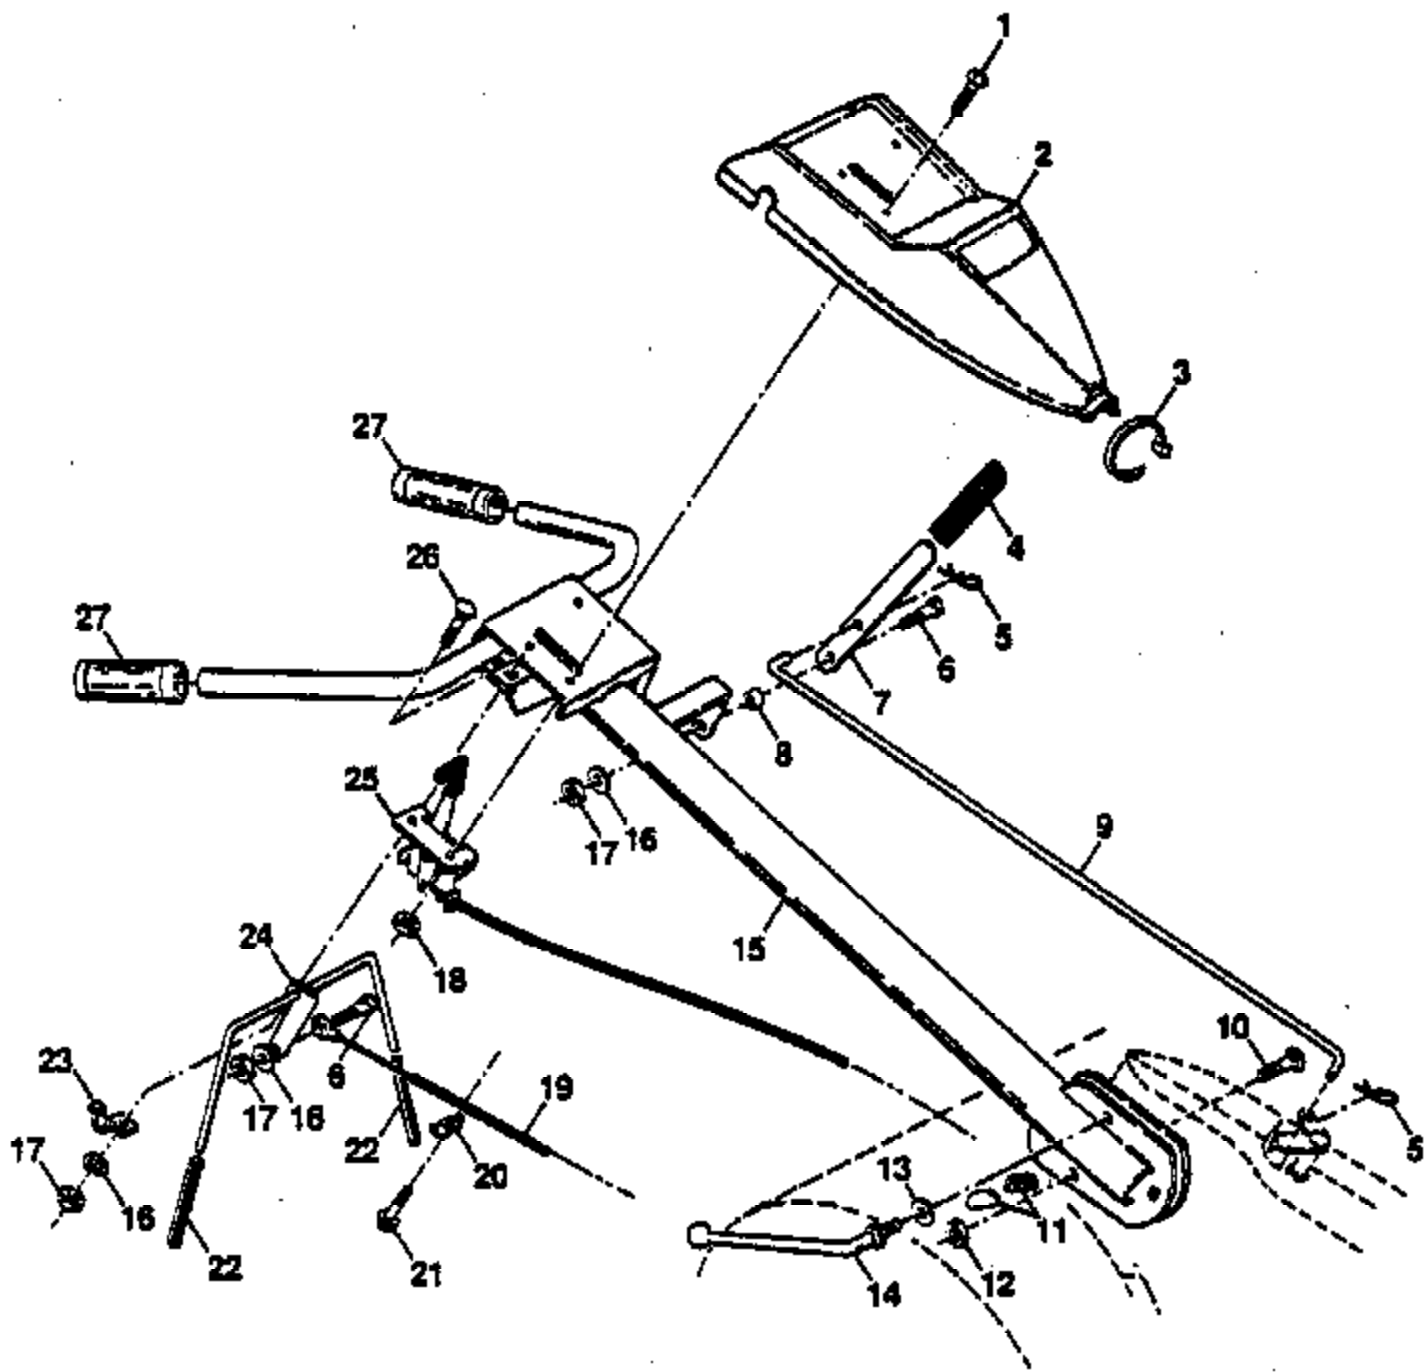

Ref #	Part Number	Qty	Description
1	871191008		Screw, Phd. #10-24
2	532126951		Panel, Control
3	532104164		Tie, Cable
4	532124797		Grip, Handle
5	532124788		Clip, Hairpin
6	532081328		Bolt, Shoulder
7	532109335		Handle, Shift
8	532109313		Grommet, Rubber
9	532109337		Rod, Shift
10	872110608		Bolt, Carriage 3/8-16 x 1 Gr. 5
11	532109229		Lock, Handle
12	873930600		Nut, Centerlock 3/8-16
13	819131611		Washer 3/32 x 1 x 11 Ga.
14	532109228		Lever, Lock, Handle
15	532125327		Handle
16	810040400		Washer, Lock 1/4
17	873220400		Nut, Hex 1/4-20
18	873731000		Nut, Keps #10-24 UNC
19	532102162		Cable, Clutch
20	532009484		Clip
21	532086777		Screw, Hex Washer Hd. Slotted #10-24 x 1/2
22	532102604		Grip, Bar, Control
23	532102744		Clamp, Bar, Control
24	532105216		Bar Assembly, Control
25	532127012		Control, Throttle
26	872140404		Bolt, Carriage 1/4-20 UNC x 1/2
27	532140528		Grip, Handle

PPRTJA Tiller, Page 4 of 14
HANDLE ASSEMBLY