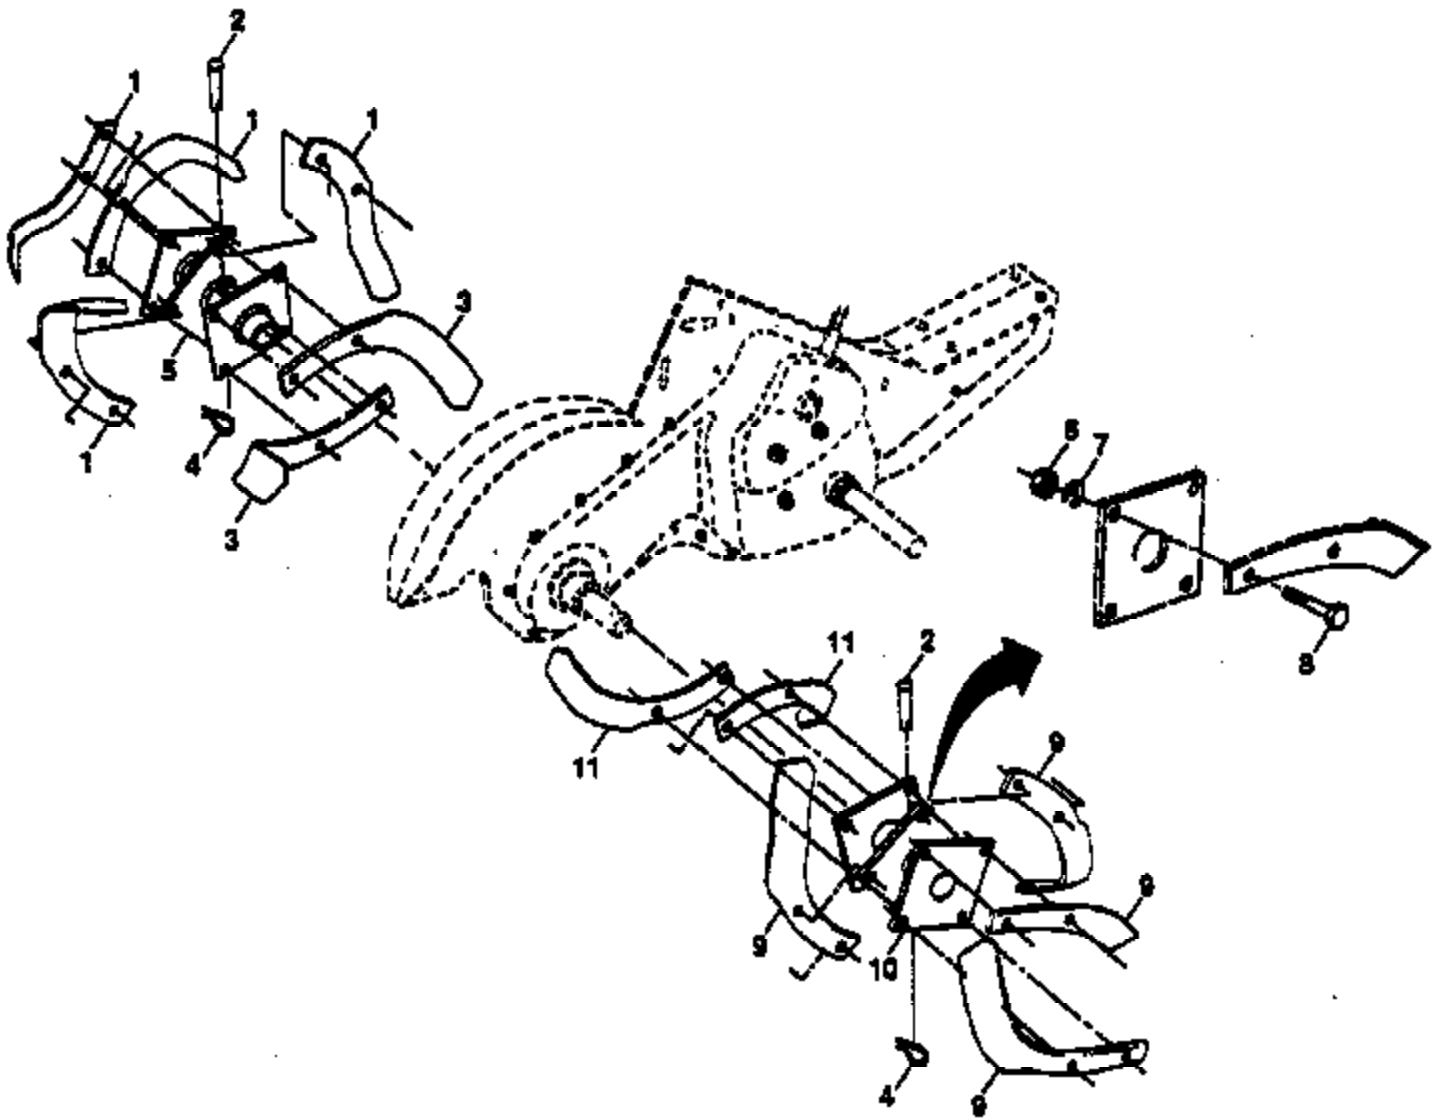

PPRTJA Tiller, Page 6 of 14
MAINFRAME LEFT SIDE

Ref #	Part Number	Qty	Description
1	532140271		Bumper
2	873970500		Locknut, Hex, Flange 5/16-18
3	819111116		Washer 11/32 x 11/16 x 16 Ga.
4	874760512		Bolt, Hex 5/16-18 x 3/4
5	532102332		Bracket, Reinforcement
6	874760532		Bolt, Hex 5/16-18 x 2
7	532102173		Counter Weight, R.H.
8	810040600		Washer, Lock 3/8
9	873220600		Nut, Hex 3/8-16
10	874760524		Bolt, Hex 5/16-18 x 1-1/2
11	532124788		Clip, Hairpin
12	532126875		Rivet, Drilled
13	532005015	PPRTJA Tiller	Tire
	532128952	MAINFRAME	RIM RIGHT SIDE
	532124718		Tire Valve
14	873510500		Nut, Keps 5/16-18

Page 8 of 14
 MAINFRAME RIM RIGHT SIDE

Ref #	Part Number	Qty	Description
1	532004459		Tine, Outer, L.H.
2	532132673		Clevis Pin
3	532006554		Tine, Inner, L.H.
4	532124660		Clip, Hairpin
5	532132727		Assembly, Hub and Plate, L.H.
6	873610600		Nut, Hex 3/8-24
7	810040600		Washer, Lock 3/8
8	874610616		Bolt, Hex 3/8-24 x 1
9	532004460		Tine, Outer, R.H.
10	532132728		Assembly, Hub and Plate, R.H.
11	532006555		Tine, Inner, R.H.