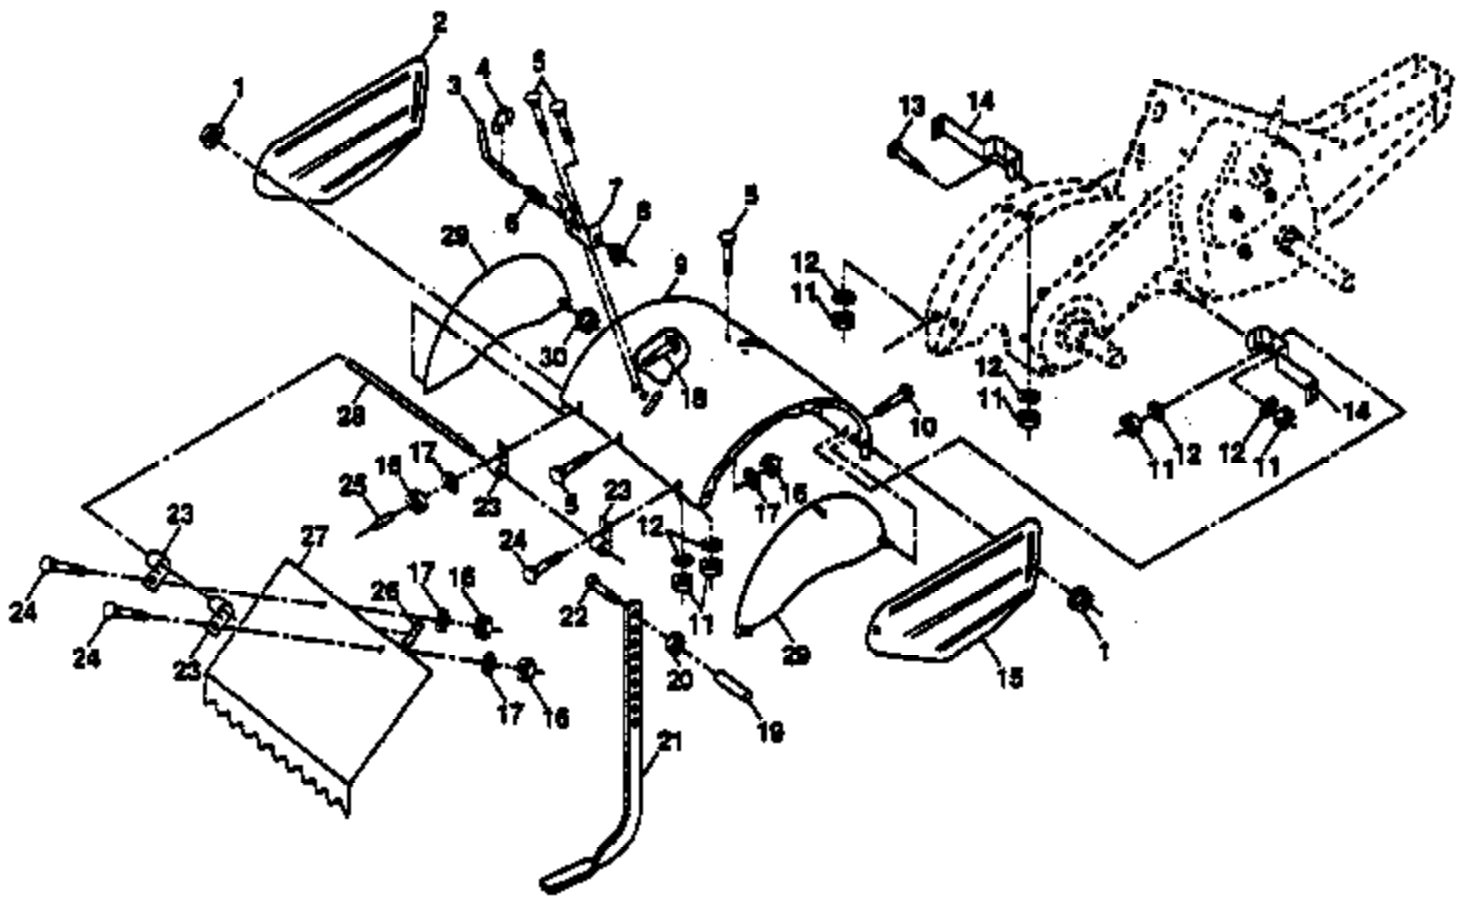

Ref #	Part Number	Qty	Description
1	898000129		Nut, Flange 5/16-18
2	532104086		Shield, Side, Outer L. H.
3	532008393		Pin, Stake, Depth
4	812000036		Ring, Klip
5	872140506		Bolt, Carriage 5/16-18 x 3/4 Gr. 5
6	532008394		Spring
7	532008392		Bracket, Latch
8	532109230		Spring, Depth Stake
9	532124736		Shield, Tine
10	872140508		Bolt, Carriage 5/16-18 UNC x 1
11	873220500		Nut, Hex 5/16-18
12	810040500		Washer, Lock 5/16
13	872110510		Bolt, Carriage 5/16-18 x 1-1/4
14	532124311		Bracket, Shield Tine
15	532104101		Shield, Side, Outer R.H.
16	873220400		Nut, Hex 1/4-20
17	810040400		Washer, Lock 1/4
18	872040410		Bolt, Carriage 1/4-20 x 1-1/4 Gr. 5
19	532102701		Grip
20	873220600		Nut, Hex 3/8-16
21	532144437		Stake, Depth
22	874930632		Bolt, Hex 3/8-16 x 2
23	532004440		Hinge
24	872140404		Bolt, Carriage 1/4-20 x 1/2 Gr. 5
25	532124717		Cap, Vinyl
26	532109227		Pad, Idler
27	532124714		Shield, Leveling
28	532120588		Pin, Hinge
29	532124737		Shield, Side
30	873970500		Locknut, Flange 5/16-18

PPRTJA Tiller, Page 12 of 14
TINE SHIELD