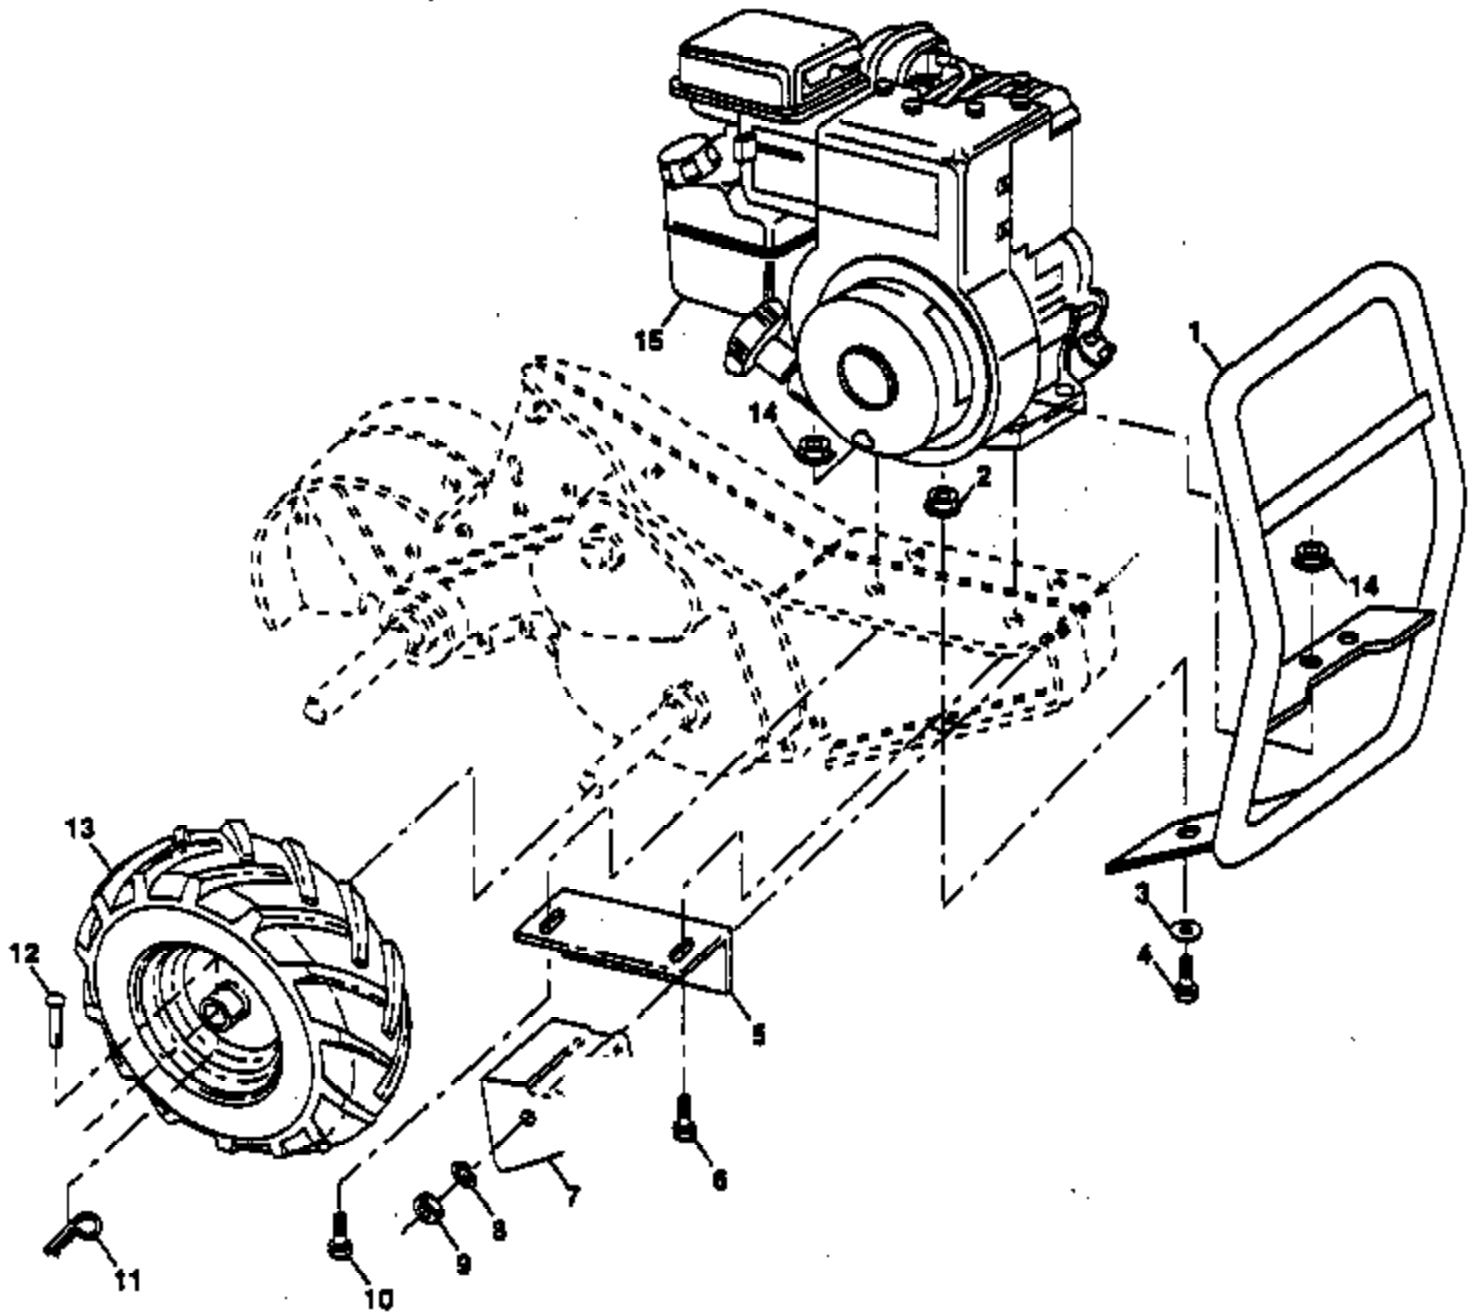

PPRTJA Tiller Page 2 of 14
DECALS

Ref #	Part Number	Qty	Description
1	871191008		Screw, Phd. #10-24
2	532126951		Panel, Control
3	532104164		Tie, Cable
4	532124797		Grip, Handle
5	532124788		Clip, Hairpin
6	532081328		Bolt, Shoulder
7	532109335		Handle, Shift
8	532109313		Grommet, Rubber
9	532109337		Rod, Shift
10	872110608		Bolt, Carriage 3/8-16 x 1 Gr. 5
11	532109229		Lock, Handle
12	873930600		Nut, Centerlock 3/8-16
13	819131611		Washer 3/32 x 1 x 11 Ga.
14	532109228		Lever, Lock, Handle
15	532125327		Handle
16	810040400		Washer, Lock 1/4
17	873220400		Nut, Hex 1/4-20
18	873731000		Nut, Keps #10-24 UNC
19	532102162		Cable, Clutch
20	532009484		Clip
21	532086777		Screw, Hex Washer Hd. Slotted #10-24 x 1/2
22	532102604		Grip, Bar, Control
23	532102744		Clamp, Bar, Control
24	532105216		Bar Assembly, Control
25	532127012		Control, Throttle
26	872140404		Bolt, Carriage 1/4-20 UNC x 1/2
27	532140528		Grip, Handle

PPRTJA Tiller, Page 6 of 14
MAINFRAME LEFT SIDE

Ref #	Part Number	Qty	Description
1	532140271		Bumper
2	873970500		Locknut, Hex, Flange 5/16-18
3	819111116		Washer 11/32 x 11/16 x 16 Ga.
4	874760512		Bolt, Hex 5/16-18 x 3/4
5	532102332		Bracket, Reinforcement
6	874760532		Bolt, Hex 5/16-18 x 2
7	532102173		Counter Weight, R.H.
8	810040600		Washer, Lock 3/8
9	873220600		Nut, Hex 3/8-16
10	874760524		Bolt, Hex 5/16-18 x 1-1/2
11	532124788		Clip, Hairpin
12	532126875		Rivet, Drilled
13	532005015	PPRTJA Tiller	Tire
	532128952	MAINFRAME	RIM RIGHT SIDE
	532124718		Tire Valve
14	873510500		Nut, Keps 5/16-18