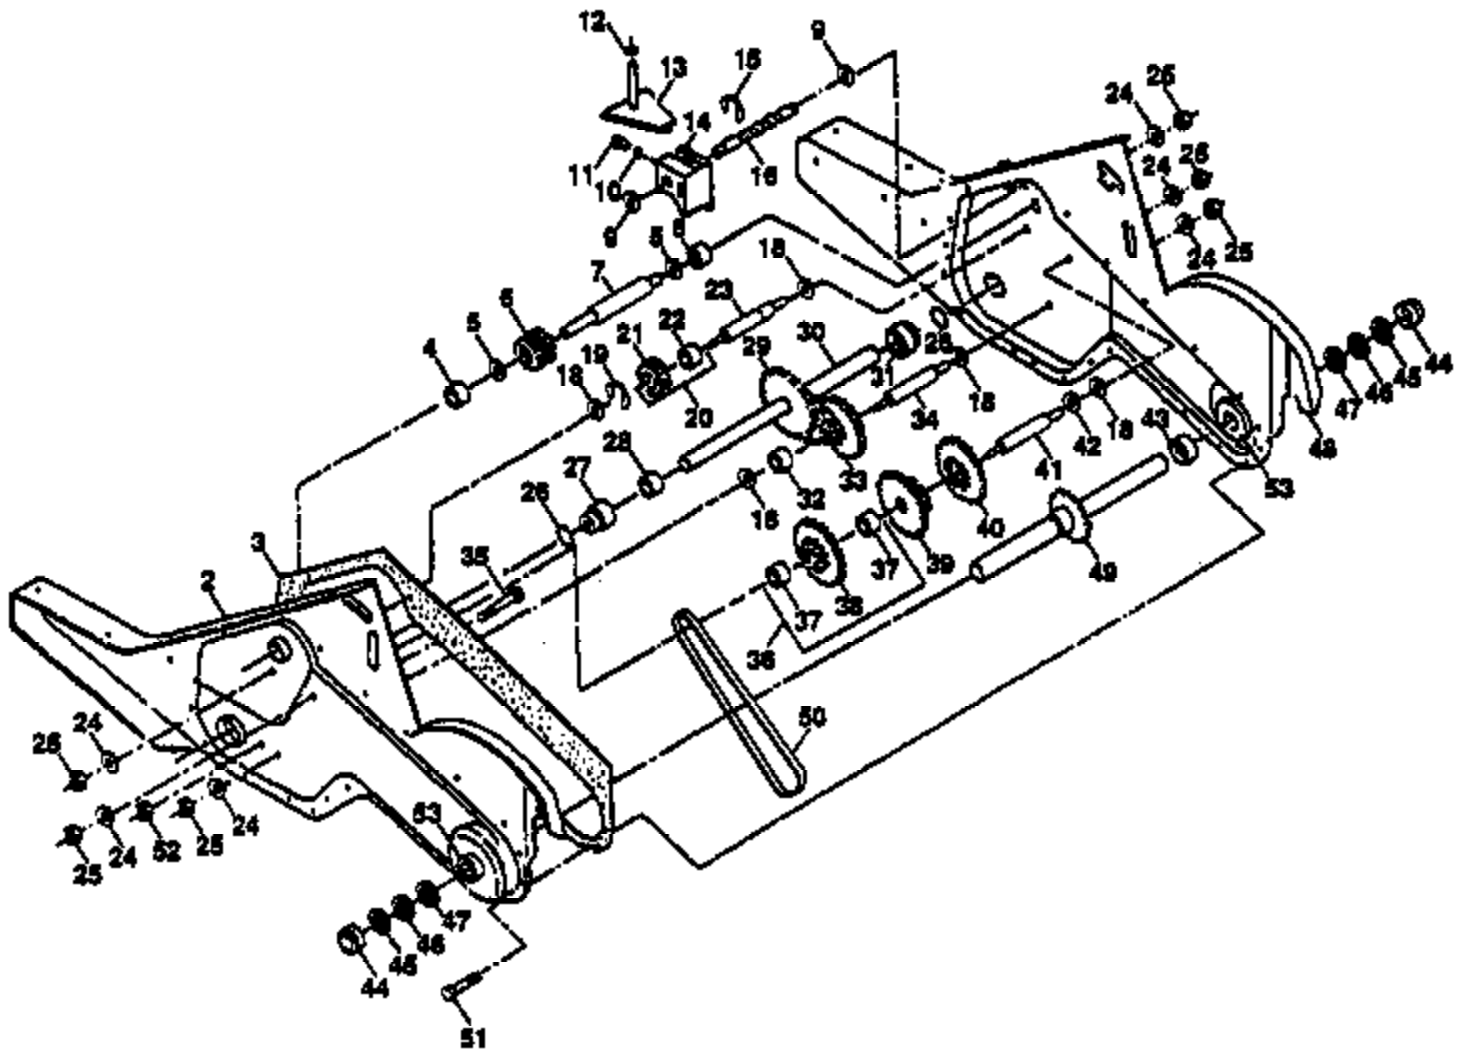

Ref #	Part Number	Qty	Description
1	532140537		Transmission Assembly (Includes Key Nos. 2-52)
2	532139544		Gearcase, L.H. w/Bearing (Incl. 4)
3	532106211		Gasket, Gearcase
4	532005020		Bearing, Needle
5	532001370		Washer, Thrust 5/8 x 1.10 x 1/32
6	532137335		Pinion, Input
7	532102110		Shaft, Input
8	532124792		Bearing, Needle
9	532102136		Washer, Seal
10	532124697		Ball, Steel
11	532100371		Spring, Shift, Fork
12	532106160		O-Ring
13	532142145		Arm, Shift
14	532008353		Fork, Shift
15	812000039		Ring, Klip
16	532140525		Shaft, Shift
18	532004358		Washer
19	812000040		Ring, Klip
20	532102114		Gear, Assembly, Reverse Idler (Includes Key Nos. 21 and 22)
21	532102115		Gear, Reverse Idler
22	532006803		Bearing, Needle
23	532102111		Shaft, Reverse Idler
24	810040700		Washer, Lock 7/16
25	873610700		Nut, Hex 7/16-20
26	532102128		O-Ring
27	532102100		Bearing, Shaft, Ground Drive
28	532106390		Spacer 0.765 x 1.125 x 1.23
29	532102134		Chain #35-50 Pitch
30	532124458		Ground Shaft Assembly
31	532102106		Bearing, Shaft, Ground Drive
32	532106388		Spacer 0.70 x 1.00 x 1.150
33	532102121		Sprocket and Gear Assembly
34	532102112		Shaft, Reduction (2nd)
35	532102101		Screw, Whiz, Lock 5/16-18 x 3-1/2
36	532137300		Sprocket Assembly w/Bearing (Includes Key Nos. 37 and 38)
37	532124791		Bearing, Needle
38	532137301		Sprocket, Tine
39	532105345		Gear, Cluster, Red 1st & 2nd
40	532105346		Gear, Reverse
41	532008358		Shaft, Reduction (1st)
42	532004220		Washer, Thrust
43	532106146		Spacer 1.01 x 1.75 x 0.760
44	532009672		Cup, Formed
45	532102144		Ring, Spiral
46	532140576		Seal, Ring, Rubber
47	532124698		Seal, Oil
48	532139546		Gearcase, R.H. w/Bearing (Includes Key No. 8)
49	532132688		Shaft, Tine
50	532106147		Chain, Roller #50-50 Pitch
51	817580408		Screw 1/4-20 x 1/2
52	873220500		Nut, Hex 5/16-18
53	532122204		Kit, Bearing
	532006066		Grease, Plastilube #1 Not Shown.

PPRTJA Tiller, Page 14 of 14
TRANSMISSION