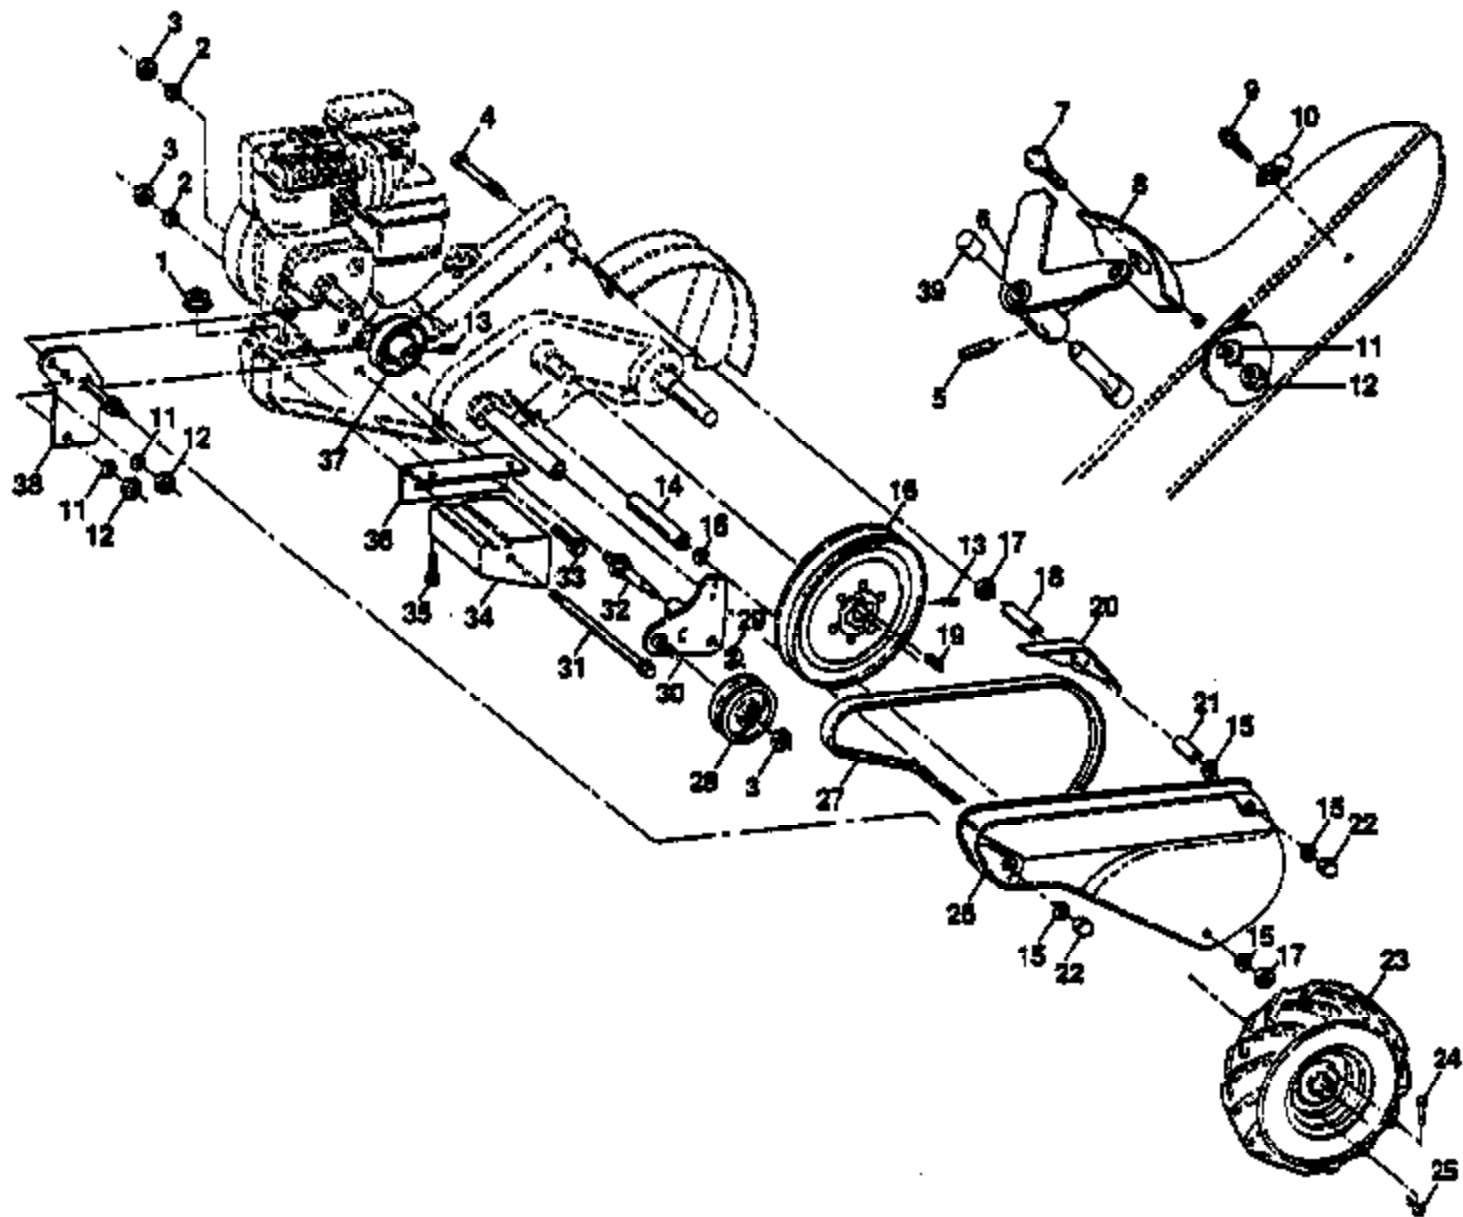

Ref #	Part Number	Qty	Description
1	873510500		Nut, Keps 5/16-18
2	810040600		Washer, Lock 3/8
3	873220600		Nut, Hex 3/8-16
4	874930568		Bolt, Hex 5/16-18 x 4-1/4
5	532124963		Pin, Roll
6	532110111		Lever, Shift
7	872110404		Bolt, Carriage 1/4-20 x 1/2 Gr. 5
8	532008700		Plate, Shift Indicator
9	532086777		Screw, Hex, Washer Head, Slotted #10-24 x 1/2
10	532009484		Clip
11	810040400		Washer, Lock 1/4
12	873220400		Nut, Hex 1/4-20
13	823230506		Screw, Set, Hex 5/16-18 x 3/8
14	532120938		Spacer, Split 0.327 x 0.42 x 2.68
15	819111116		Washer 11/32 x 11/16 x 16 Ga.
16	532100473		Sheave, Transmission
17	873220500		Nut, Hex 5/16-18
18	532110651		Spacer, Split 0.327 x 0.42 x 1.75
19	532002649		Key, Square 3/16 x 1-1/8
20	532110653		Guard, Pinch Point
21	532131691		Spacer, Split 0.327 x 0.42 x 1.627
22	532104214		Nut, Cap 5/16-18
23	532005015		Tire
	532128952		Rim
	532124718		Tire Valve
24	532126875		Rivet, Drilled
25	532124788		Clip, Hairpin
26	532125341		Guard, Belt
27	532132801		Belt, V
28	532104679		Pulley, Idler
29	812000032		Ring, Klip
30	532105611		Bracket, Idler
31	532102384		Bolt, Hex 5/16-16 x 12
32	532102141		Shaft, Idler Arm
33	874760616		Bolt, Hex 3/8-16 x 1
34	532102383		Counterweight, L. H.
35	874760524		Bolt, Hex 5/16-18 x 1-1/2
36	532102331		Bracket, Reinforcement, L. H.
37	532130812		Sheave, Engine
38	532131556		Bracket, Guard Belt
39	532140062		Cap, Plunger Blk

PPRTJA Tiller, Page 6 of 14
MAINFRAME LEFT SIDE