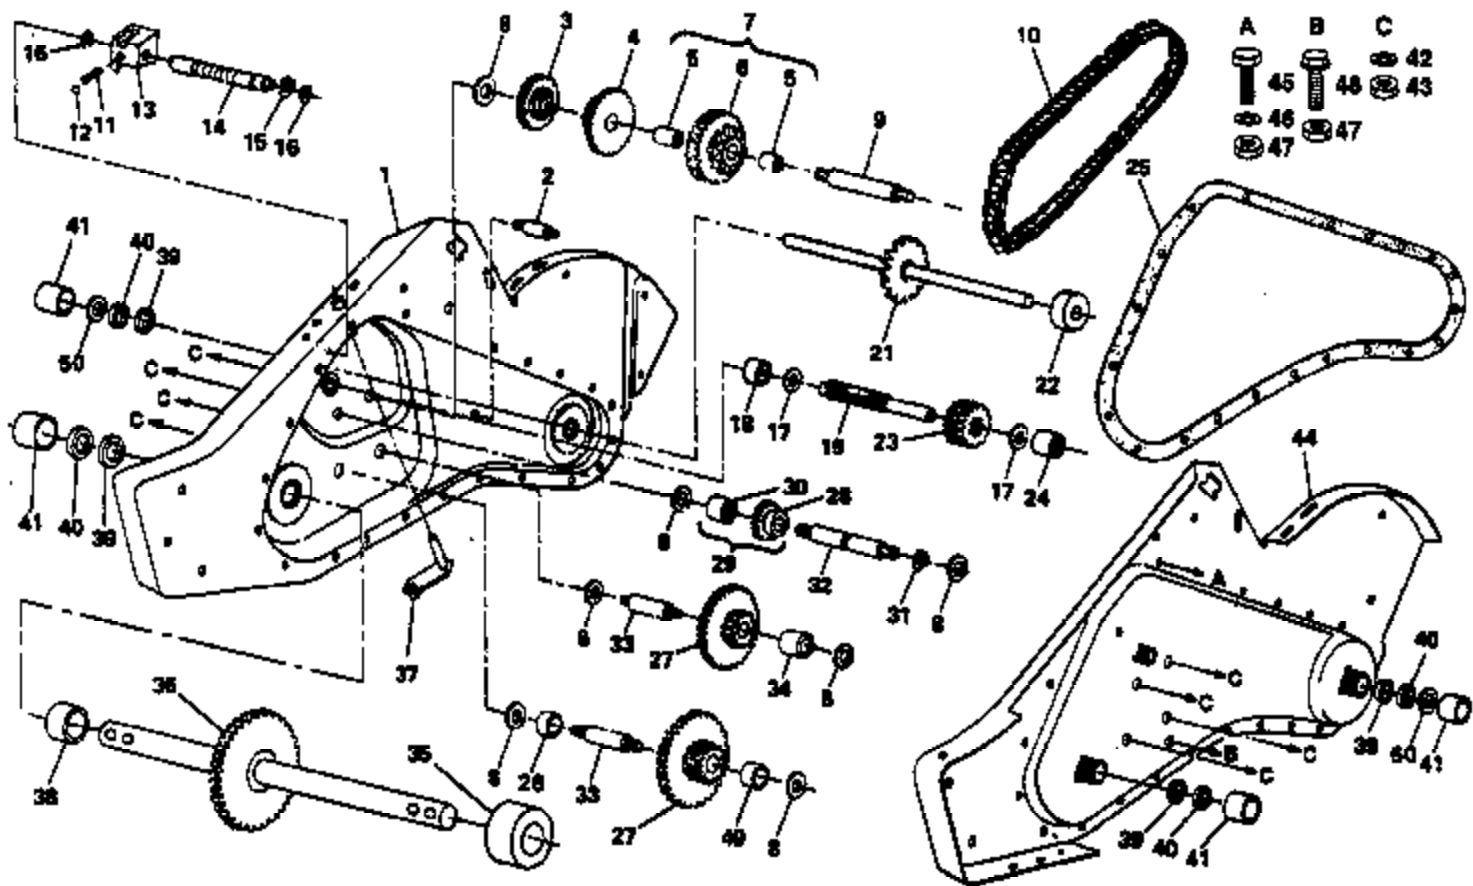

Ref #	Part Number	Qty	Description
0	532142477		Transmission Assembly
1	532106179		Gearcase Assembly, R.H., with Bearing (Includes Key No. 18)
2	532008370		Bolt, Upset
3	532008547		Gear, Reverse
4	532008546		Gear, Cluster, Red., 1st and 2nd
5	532100413		Bearing, Needle
6	532144564		Sprocket Assembly, Tine
7	532144563		Sprocket Assembly with Bearings (Includes Key #6 & two of Key #5)
8	532004358		Washer
9	532008358		Shaft, Reduction, 1st
10	532008371		Chain, Roller, 60P
11	532100371		Spring, Shift, Fork
12	532124697		Ball, Steel
13	532008353		Fork, Shift
14	532008354		Shaft, Shift
15	812000039		Klip Ring
16	532102136		Washer, Seal
17	532001370		Race, Bearing, Thrust, 5/8 I.D.
18	532124792		Bearing, Needle
19	532100724		Shaft, Input
21	532105378		Shaft Assembly, Tine
22	532106181		Spacer 1.008 x 1-3/4 x .645
23	532008359		Pinion, Input
24	532005020		Bearing, Needle
25	532008372		Gasket, Gearcase
26	532106389		Spacer .765 I.D. x 1.12 x 5/8
27	532100433		Gear, Cluster, Red., 2nd and 3rd
28	532008357		Gear, Reverse Idler
29	532144562		Gear Assembly, Reverse Idler (Includes Key Numbers 28 and 30)
30	532006803		Bearing, Needle
31	812000040		Klip Ring
32	532008356		Shaft, Reverse Idler
33	532100016		Shaft, Reduction, 2nd
34	532106392		Spacer .765 I.D. x 1-1/8 x 1-3/8
35	532106394		Spacer, Ground Drive, L.H.
36	532100436		Shaft Assembly, Ground
37	532142145		Arm Assembly, Shift
38	532106393		Spacer, Ground Drive, R.H.
39	532124698		Seal, Oil
40	532140576		Seal, Ring, Rubber
41	532009672		Cup, Formed
42	810040700		Washer, Lock 7/16
43	873610700		Nut, Hex 7/16-20
44	532109331		Gearcase Assembly, L.H., with Bearing (Includes Key Number 24)
45	874780512		Bolt, Hex Head 5/16-18 x 3/4
46	810040500		Washer, Lock 5/16
47	873220500		Nut, Hex Head 5/16-18
48	532100107		Screw, Whiz-Lock 5/16-18 x 4
49	532106391		Spacer .765 I.D. x 1.12 x 3/4
50	532102144		Ring, Spiral

PPRT8KA TEL Page 14 of 15
TRANSMISSION