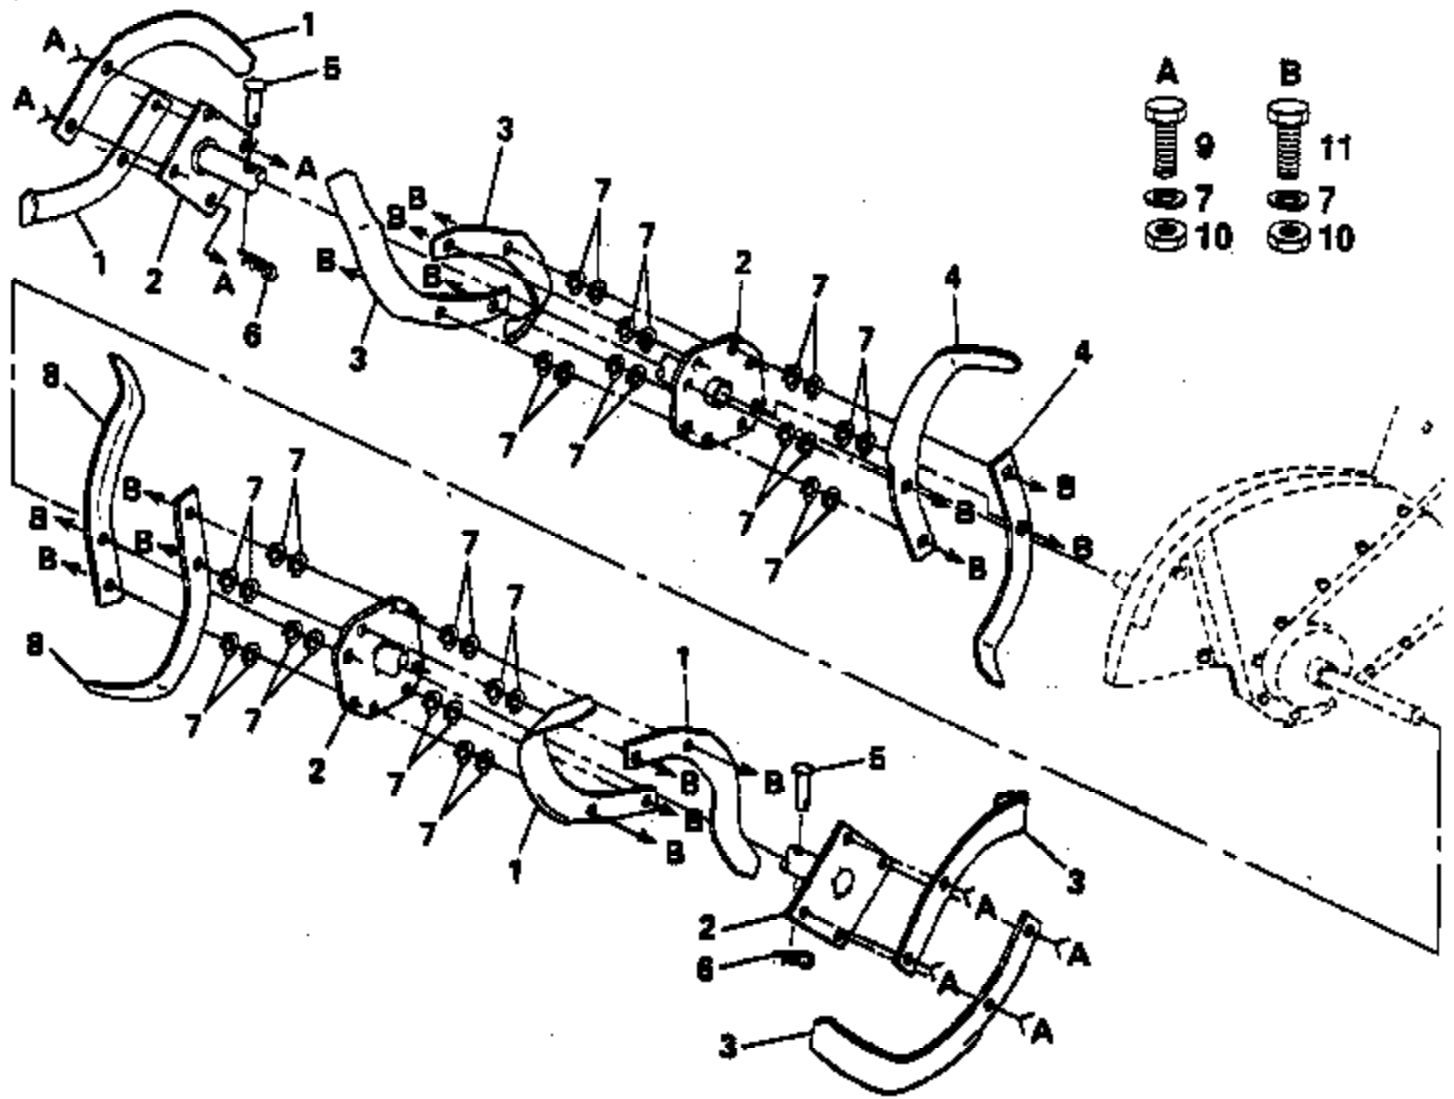

PPRT8KA Tiller Page 6 of 15
MAINFRAME LEFT SIDE

Ref #	Part Number	Qty	Description
1	532138402		Bumper
2	873680500		Nut, Crownlock 5/16-18
3	810040500		Washer Lock Hvy Hlcl Spr 5/16
4	874760528		Bolt, Hex 5/16-18 x 1-3/4
5	532138669		Bracket, Engine
6	874760616		Bolt, Hex Head 3/8-16 x 1
7	532008450		Counter Weight, R.H.
8	810040600		Washer, Lock 3/8
9	873220600		Nut, Hex 3/8-16
10	872140608		Bolt, Carriage 3/8-16 x 1
11	532124961		Clip, Hairpin
12	532004929		Rivet, Drilled
13	532005015	PPRT8KA	Tire
	532005014	MAINFRAME	RIM
	532124718		Tire Valve
14	872470636		Bolt, Carriage 3/8-16 x 4-1/2
15	874760672		Bolt, Hex Head 3/8-16 x 4-1/2
16	532104164		Tie, Cable

Page 8 of 15
 MAINFRAME RIGHT SIDE

Ref #	Part Number	Qty	Description
1	532006556		Tine, L.H., 14"
2	532100445		Hub Assembly
3	532006557		Tine, R.H., 14"
4	532101194		Tine, L.H., 14"
5	532004929		Rivet, Panhead
6	532124660		Clip, Hairpin
7	810040600		Washer, Lock 3/8
8	532101193		Tine, R.H., 14"
9	874610616		Bolt, Hex Head 3/8-24 x 1
10	873610600		Nut, Hex 3/8-24
11	874610624		Bolt, Hex Head 3/8-24 x 1-1/2