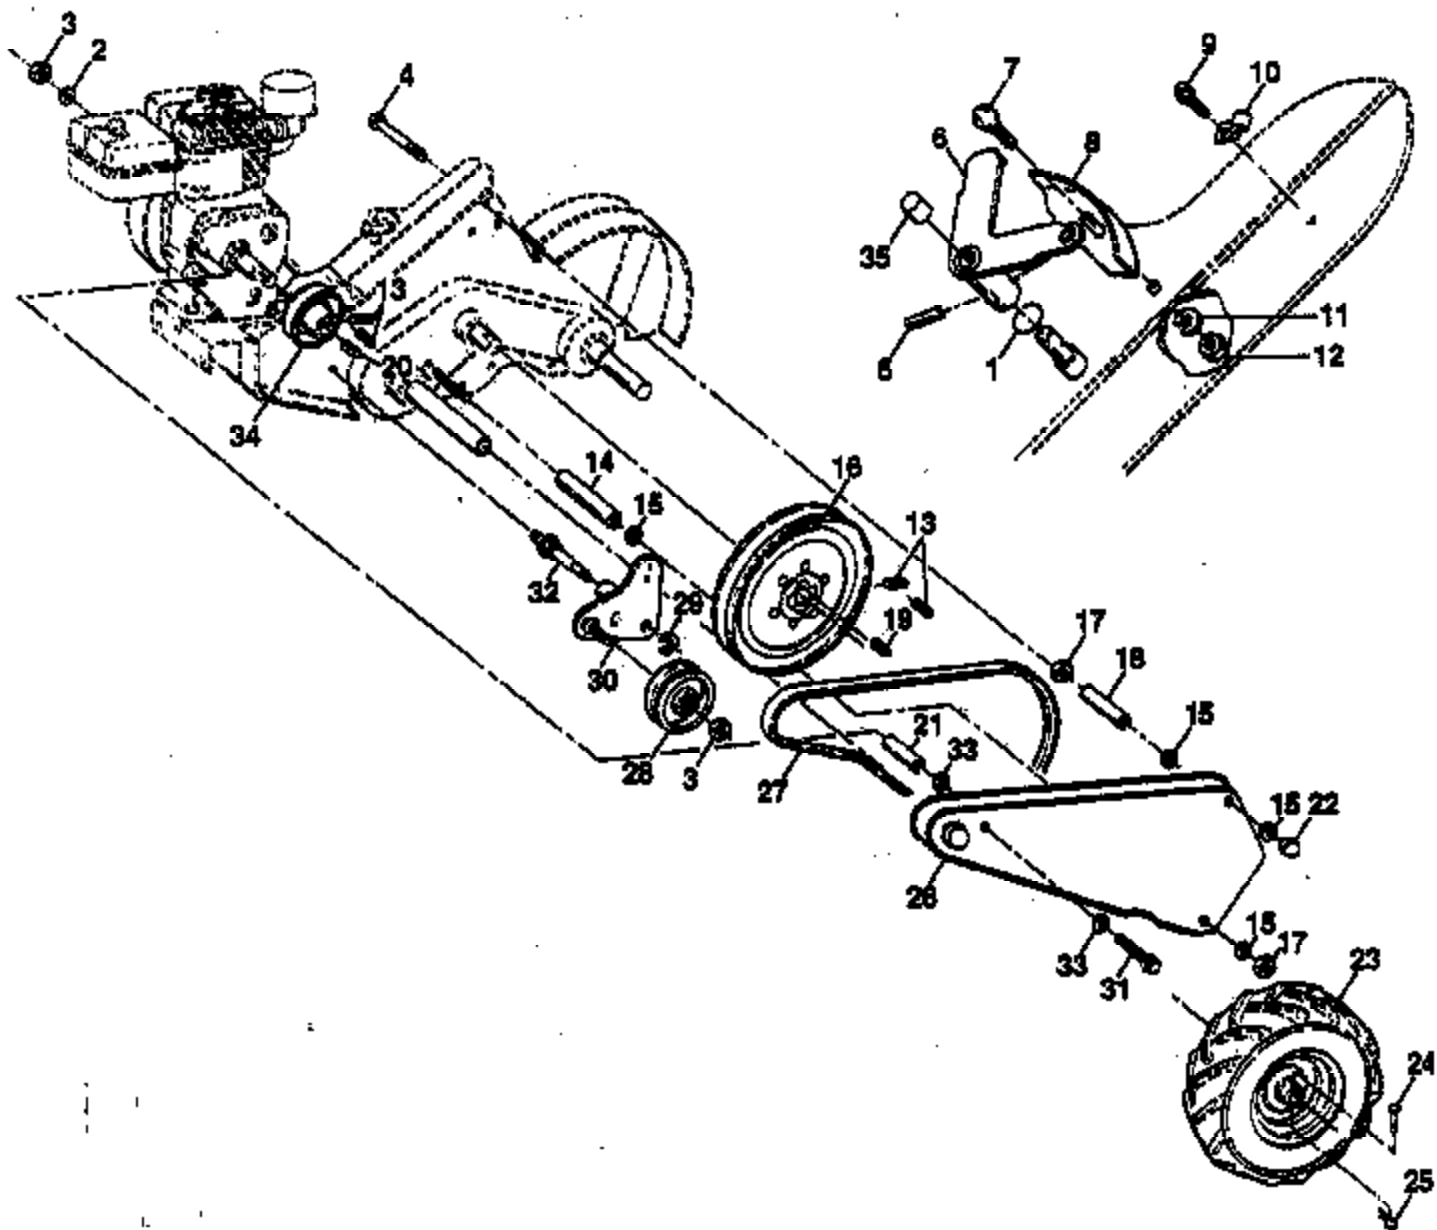

Ref #	Part Number	Qty	Description
1	532106160		O-Ring
2	810040600		Washer, Lock 3/8
3	873220600		Nut, Hex 3/8-16
4	874930572		Bolt, Hex Head 5/16-18 x 4-1/2
5	532124963		Pin, Roll
6	532110111		Lever, Shift
7	872110404		Bolt, Carriage 1/4-20 x 1/2 Grade 5
8	532008700		Plate, Shift Indicator
9	532086777		Screw, Hex Washer Head, Slotted #10-24 x 1/2
10	532009484		Clip
11	810040400		Washer, Lock 1/4
12	873220400		Nut, Hex 1/4-20
13	823230506		Screw, Set, Hex 5/16-18 x 3/8
14	532008382		Spacer, Split
15	819111116		Washer 11/32 x 11/16 x 16 Gauge
16	532100473		Sheave, Transmission
17	873220500		Nut, Hex 5/16-18
18	532008381		Spacer
19	532002649		Key, Square 3/16 x 1-1/8
20	532004914		Key, Square
21	532139155		Spacer, Split .523 x .718 x 2
22	532104214		Nut, Cap 5/16-18
23	532005015		Tire
	532005014		Rim
	532124718		Tire Valve
24	532004929		Rivet, Drilled
25	532124961		Clip, Hairpin
26	532144565		Guard, Belt
27	532138399		V-Belt
28	532104680		Pulley, Idler
29	812000032		Ring, Klip
30	532105611		Bracket, Idler
31	874770844		Bolt, Hex Head 1/2-20 x 2-3/4
32	532139401		Shaft, Idler Arm
33	819171616		Washer
34	532004368		Sheave, Engine
35	532140062		Cap, Plunger

PPRT8KA Tiller Page 6 of 15
MAINFRAME LEFT SIDE