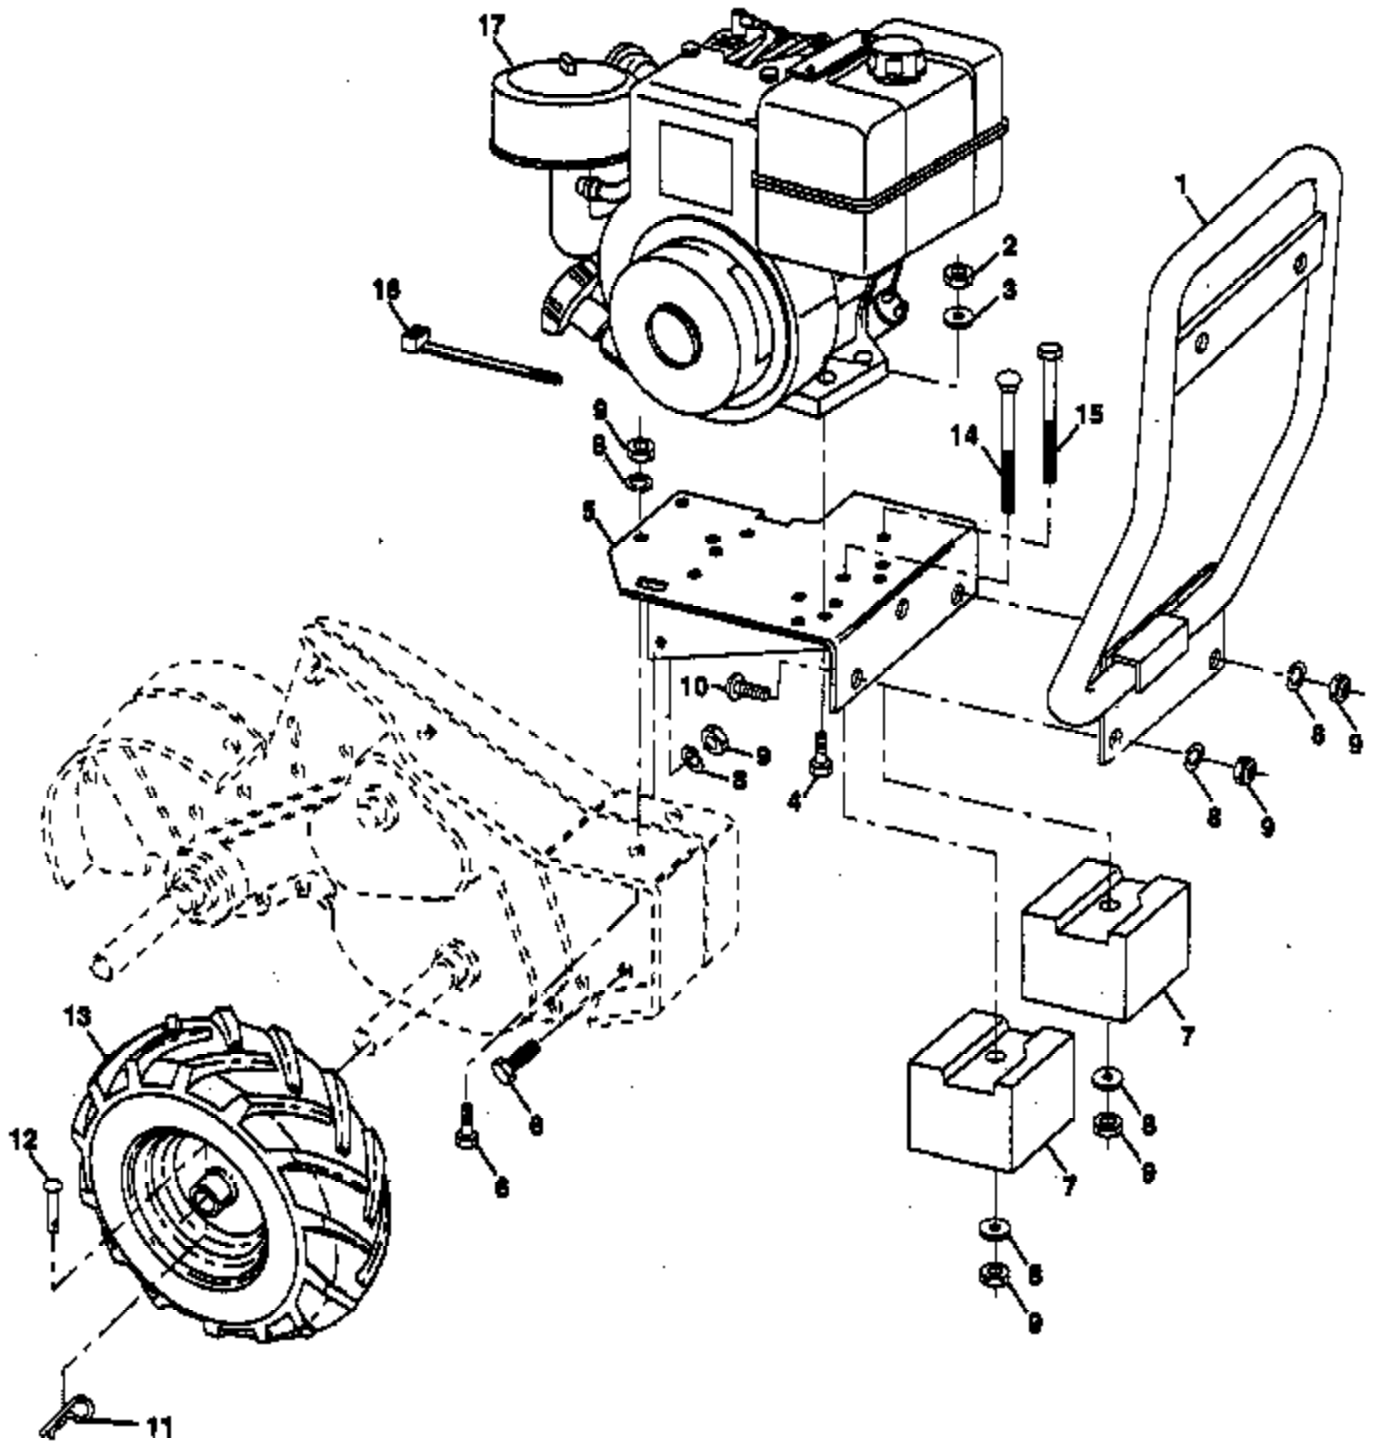

PPRT8KA Tiller Page 2 of 15
DECALS

Ref #	Part Number	Qty	Description
1	871191008		Screw, Pan Hd. #10-24 UNC
2	532126951		Panel, Control
3	532104164		Tie, Cable
4	532124797		Grip, Handle
5	532124788		Clip, Hairpin
6	532081328		Bolt, Shoulder
7	532109335		Handle, Shift
8	532109313		Grommet, Rubber
9	532138400		Rod, Shift
10	872110608		Bolt, Carriage 3/8-16 x 1
11	532109229		Lock, Handle
12	873930600		Nut, Centerlock 3/8-16
13	819131611		Washer 13/32 x 1 x 11 Ga.
14	532109228		Lever, Lock, Handle
15	532127013		Handle
16	810040400		Washer, Lock 1/4
17	873220400		Nut, Hex 1/4-20
18	873731000		Nut, Keps #10-24 UNC
19	532101251		Cable, Clutch
20	532009484		Clip
21	532086777		Screw, Hex Washer Hd. Slotted #10-24 x 1/2
22	532102604		Grip, Bar, Control
23	532102744		Clamp, Bar, Control
24	532105216		Bar Assembly, Control
25	532138305		Control, Throttle
26	872140404		Bolt, Carriage 1/4-20 UNC x 1/2
27	532140528		Grip, Handle
28	532138283		Lock, Handle

PPRT8KA Tiller Page 6 of 15
MAINFRAME LEFT SIDE

Ref #	Part Number	Qty	Description
1	532138402		Bumper
2	873680500		Nut, Crownlock 5/16-18
3	810040500		Washer Lock Hvy Hlcl Spr 5/16
4	874760528		Bolt, Hex 5/16-18 x 1-3/4
5	532138669		Bracket, Engine
6	874760616		Bolt, Hex Head 3/8-16 x 1
7	532008450		Counter Weight, R.H.
8	810040600		Washer, Lock 3/8
9	873220600		Nut, Hex 3/8-16
10	872140608		Bolt, Carriage 3/8-16 x 1
11	532124961		Clip, Hairpin
12	532004929		Rivet, Drilled
13	532005015	PPRT8KA	Tire
	532005014	MAINFRAME	RIM
	532124718		Tire Valve
14	872470636		Bolt, Carriage 3/8-16 x 4-1/2
15	874760672		Bolt, Hex Head 3/8-16 x 4-1/2
16	532104164		Tie, Cable