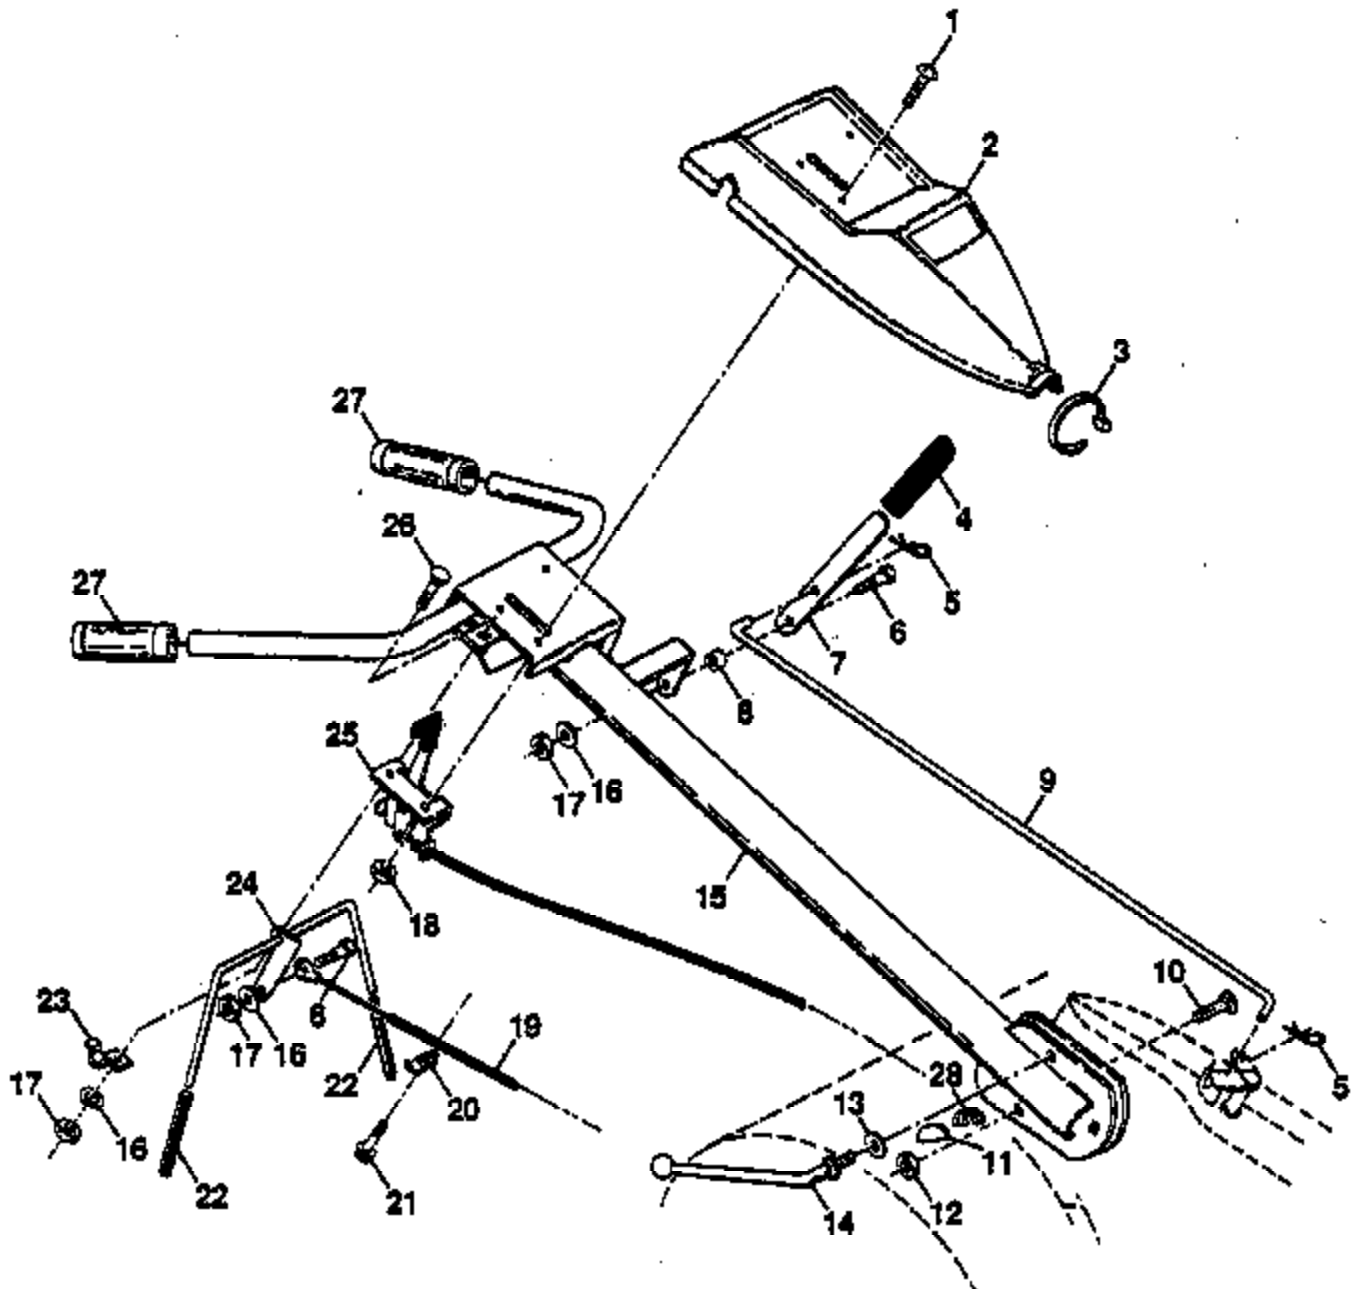

PPRT8KA Tiller Page 2 of 15
DECALS

Ref #	Part Number	Qty	Description
1	871191008		Screw, Pan Hd. #10-24 UNC
2	532126951		Panel, Control
3	532104164		Tie, Cable
4	532124797		Grip, Handle
5	532124788		Clip, Hairpin
6	532081328		Bolt, Shoulder
7	532109335		Handle, Shift
8	532109313		Grommet, Rubber
9	532138400		Rod, Shift
10	872110608		Bolt, Carriage 3/8-16 x 1
11	532109229		Lock, Handle
12	873930600		Nut, Centerlock 3/8-16
13	819131611		Washer 13/32 x 1 x 11 Ga.
14	532109228		Lever, Lock, Handle
15	532127013		Handle
16	810040400		Washer, Lock 1/4
17	873220400		Nut, Hex 1/4-20
18	873731000		Nut, Keps #10-24 UNC
19	532101251		Cable, Clutch
20	532009484		Clip
21	532086777		Screw, Hex Washer Hd. Slotted #10-24 x 1/2
22	532102604		Grip, Bar, Control
23	532102744		Clamp, Bar, Control
24	532105216		Bar Assembly, Control
25	532138305		Control, Throttle
26	872140404		Bolt, Carriage 1/4-20 UNC x 1/2
27	532140528		Grip, Handle
28	532138283		Lock, Handle

PPRT8KA Tiller Page 6 of 15
MAINFRAME LEFT SIDE

Ref #	Part Number	Qty	Description
1	532138402		Bumper
2	873680500		Nut, Crownlock 5/16-18
3	810040500		Washer Lock Hvy Hlcl Spr 5/16
4	874760528		Bolt, Hex 5/16-18 x 1-3/4
5	532138669		Bracket, Engine
6	874760616		Bolt, Hex Head 3/8-16 x 1
7	532008450		Counter Weight, R.H.
8	810040600		Washer, Lock 3/8
9	873220600		Nut, Hex 3/8-16
10	872140608		Bolt, Carriage 3/8-16 x 1
11	532124961		Clip, Hairpin
12	532004929		Rivet, Drilled
13	532005015	PPRT8KA	Tire
	532005014	MAINFRAME	RIM
	532124718		Tire Valve
14	872470636		Bolt, Carriage 3/8-16 x 4-1/2
15	874760672		Bolt, Hex Head 3/8-16 x 4-1/2
16	532104164		Tie, Cable