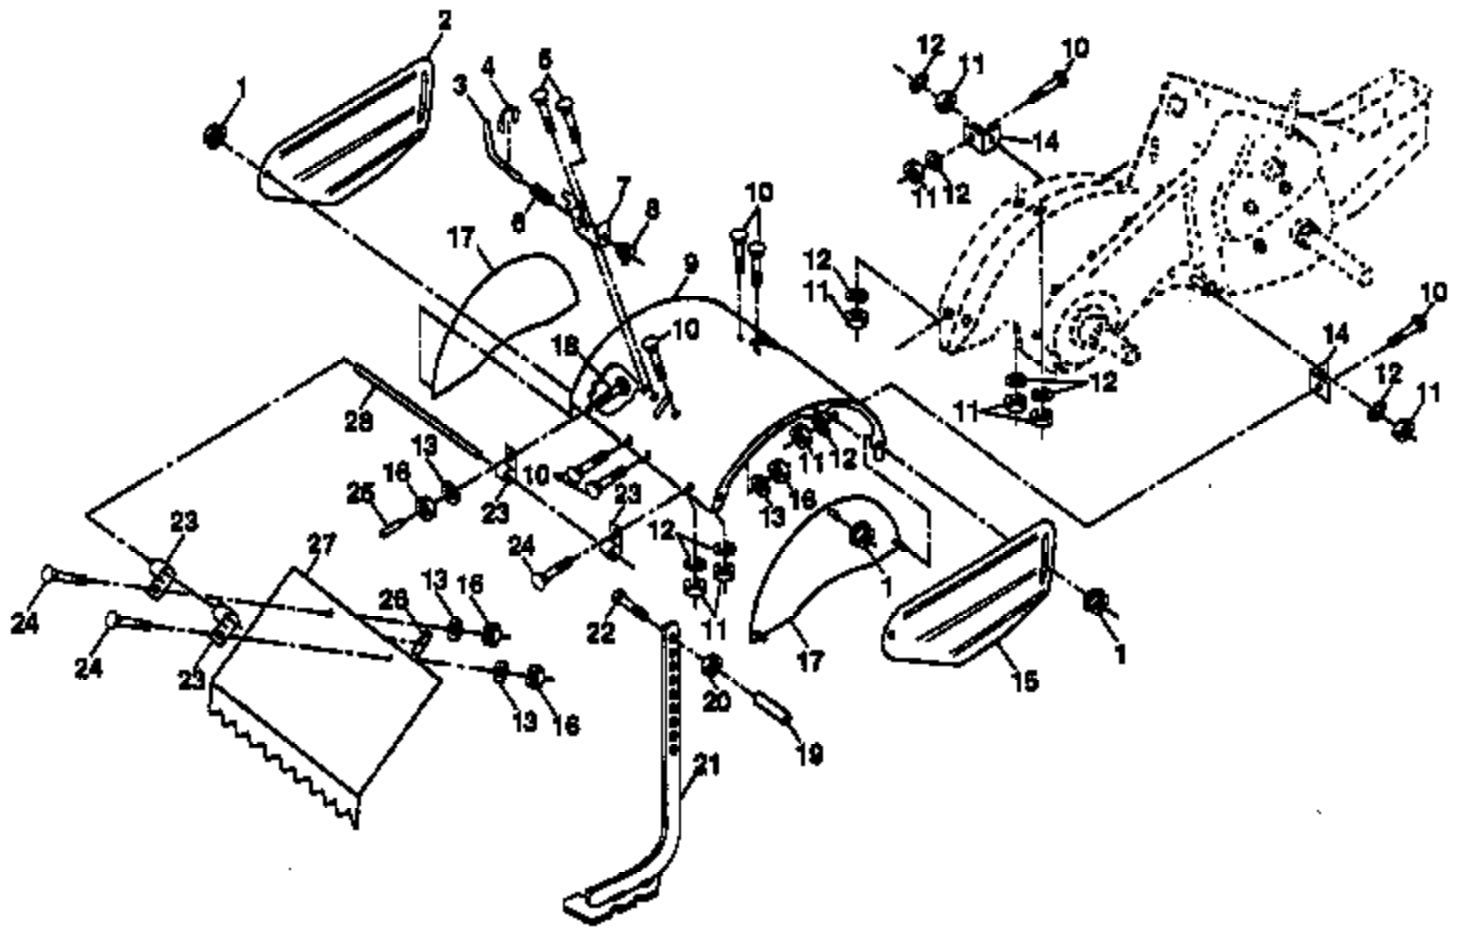

Ref #	Part Number	Qty	Description
1	532006556		Tine, L.H., 14"
2	532100445		Hub Assembly
3	532006557		Tine, R.H., 14"
4	532101194		Tine, L.H., 14"
5	532004929		Rivet, Panhead
6	532124660		Clip, Hairpin
7	810040600		Washer, Lock 3/8
8	532101193		Tine, R.H., 14"
9	874610616		Bolt, Hex Head 3/8-24 x 1
10	873610600		Nut, Hex 3/8-24
11	874610624		Bolt, Hex Head 3/8-24 x 1-1/2

PPRT8KA Tiller Page 10 of 15
TINE ASSEMBLY