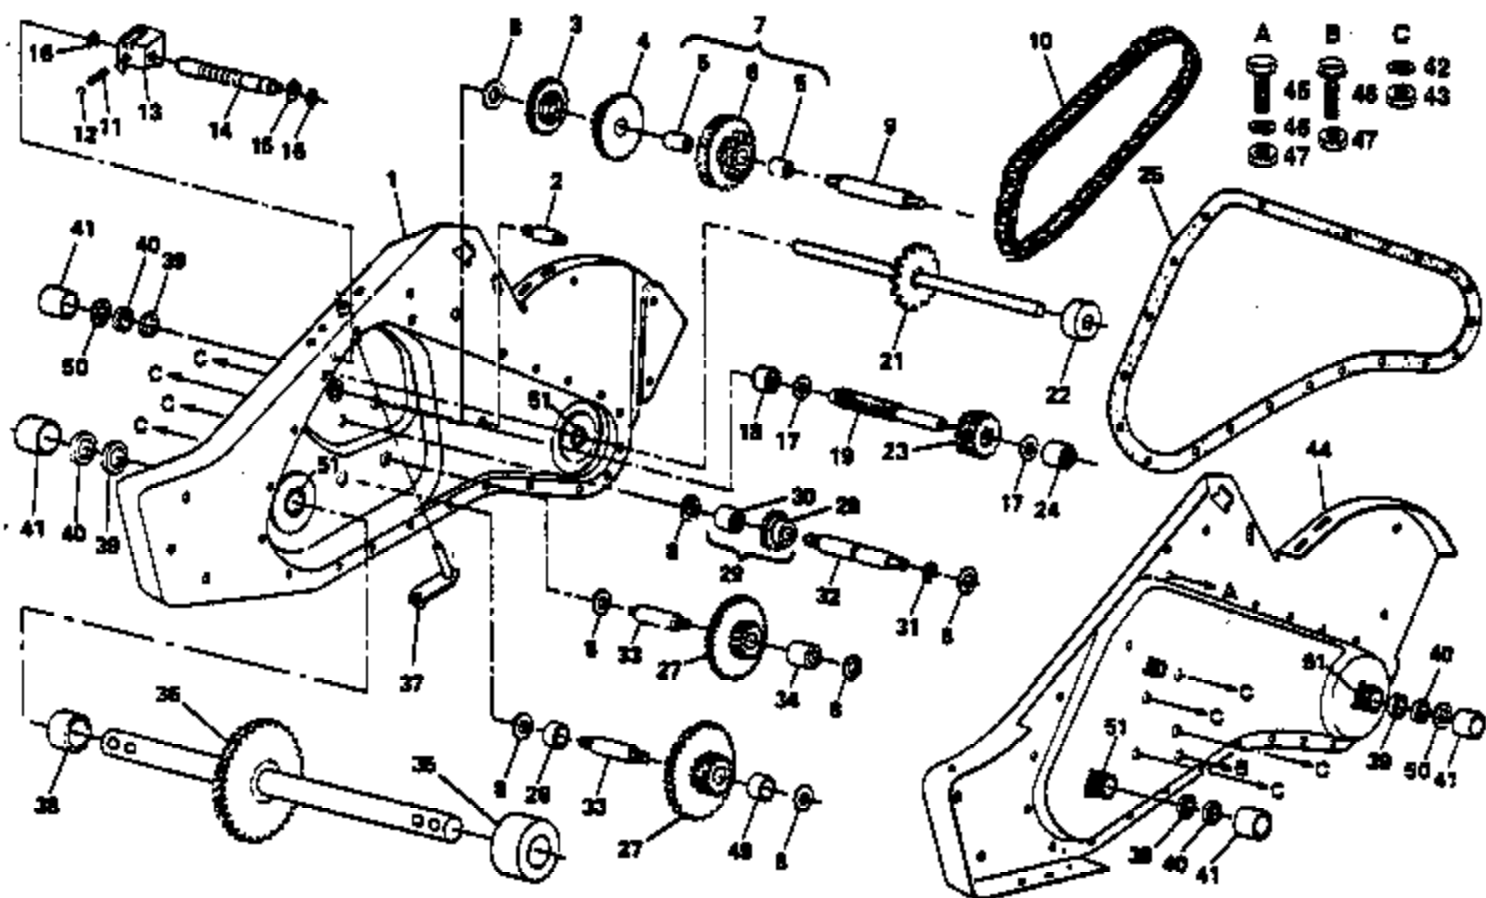

Ref #	Part Number	Qty	Description
0	532142477		Transmission Assembly Not Shown.
1	532106179		Gearcase Assembly, R.H., with Bearing (Includes Key No. 18)
2	532008370		Bolt, Upset
3	532008547		Gear, Reverse
4	532008546		Gear, Cluster, Red., 1st and 2nd
5	532100413		Bearing, Needle
6	532144564		Sprocket Assembly, Tine
7	532144563		Sprocket Assembly with Bearings (Incl. Key #6 & two of Key #5)
8	532004358		Washer
9	532008358		Shaft, Reduction, 1st
10	532008371		Chain, Roller, 60P
11	532100371		Spring, Shift, Fork
12	532124697		Ball, Steel
13	532008353		Fork, Shift
14	532008354		Shaft, Shift
15	812000039		Klip Ring
16	532004360		Washer, Seal
17	532001370		Race, Bearing, Thrust, 5/8 I.D.
18	532124792		Bearing, Needle
19	532100724		Shaft, Input
21	532105378		Shaft Assembly, Tine
22	532106181		Spacer 1.008 x 1-3/4 x .645
23	532008359		Pinion, Input
24	532005020		Bearing, Needle
25	532008372		Gasket, Gearcase
26	532106389		Spacer .765 I.D. x 1.12 x 5/8
27	532100433		Gear, Cluster, Red., 2nd and 3rd
28	532008357		Gear, Reverse Idler
29	532144562		Gear Assembly, Reverse Idler (Includes Key Numbers 28 and 30)
30	532006803		Bearing, Needle
31	812000040		Klip Ring
32	532008356		Shaft, Reverse Idler
33	532100016		Shaft, Reduction, 2nd
34	532106392		Spacer .765 I.D. x 1-1/8 x 1-3/8
35	532106394		Spacer, Ground Drive, L.H.
36	532100436		Shaft Assembly, Ground
37	532142145		Arm Assembly, Shift
38	532106393		Spacer, Ground Drive, R.H.
39	532124698		Seal, Oil
40	532140576		Seal, Ring, Rubber
41	532009672		Cup, Formed
42	810040700		Washer, Lock 7/16
43	873610700		Nut, Hex 7/16-20
44	532109331		Gearcase Assembly, L.H., with Bearing (Includes Key Number 24)
45	874780512		Bolt, Hex Head 5/16-18 x 3/4
46	810040500		Washer, Lock 5/16
47	873220500		Nut, Hex Head 5/16-18
48	532100107		Screw, Whiz-Lock 5/16-18 x 4
49	532106391		Spacer .765 I.D. x 1.12 x 3/4
50	532102144		Ring, Spiral

PPRT8J Tiller, Page 14 of 15
TRANSMISSION