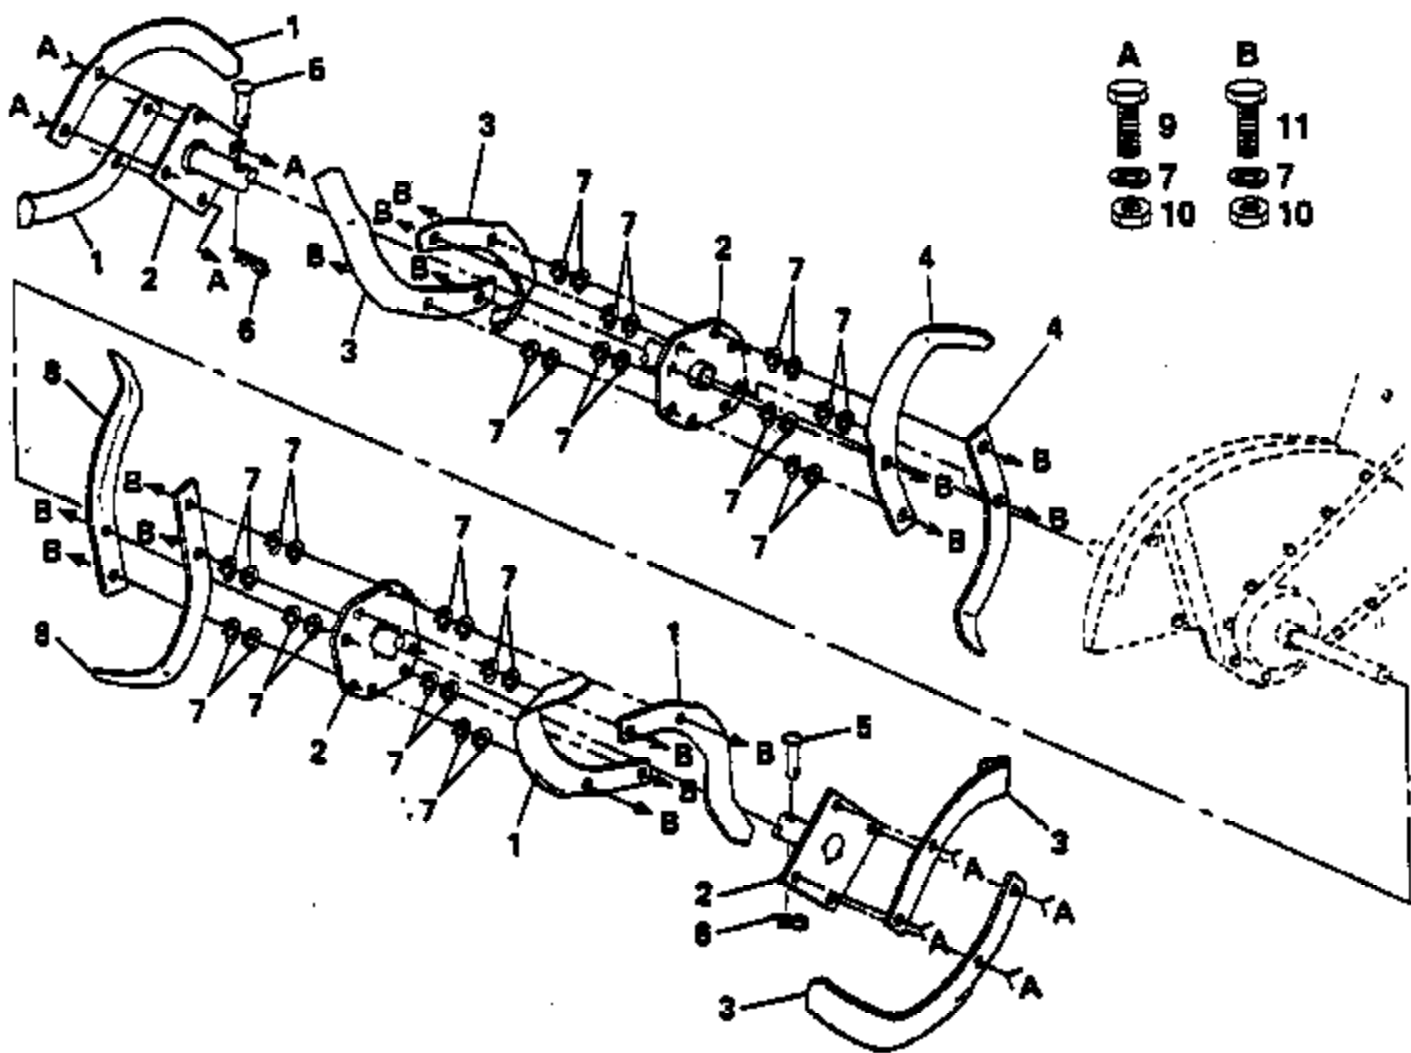

PPRT8J Tiller Page 6 of 15
MAINFRAME LEFT SIDE

Ref #	Part Number	Qty	Description
1	532138402		Bumper
2	873680500		Nut, Crownlock 5/16-18
3	873680600		Nut, Crownlock 3/8-16
4	874760528		Bolt, Hex 5/16-18 x 1-3/4
5	532138669		Bracket, Engine
6	874760616		Bolt, Hex Head 3/8-16 x 1
7	532008450		Counter Weight, R.H.
8	810040600		Washer, Lock 3/8
9	873220600		Nut, Hex 3/8-16
10	872140608		Bolt, Carriage 3/8-16 x 1
11	532124961		Clip, Hairpin
12	532004929		Rivet, Drilled
13	532005015	PPRT8J Tiller	Tire, Page 8 of 15
	532005014	MAINFRAME	Rim, RIGHT SIDE
	532124718		Tire Valve
14	872470636		Bolt, Carriage 3/8-16 x 4-1/2
15	874760672		Bolt, Hex Head 3/8-16 x 4-1/2
16	532104164		Tie, Cable

Ref #	Part Number	Qty	Description
1	532006556		Tine, L.H., 14"
2	532100445		Hub Assembly
3	532006557		Tine, R.H., 14"
4	532101194		Tine, L.H., 14"
5	532004929		Rivet, Panhead
6	532124660		Clip, Hairpin
7	810040600		Washer, Lock 3/8
8	532101193		Tine, R.H., 14"
9	874610616		Bolt, Hex Head 3/8-24 x 1
10	873610600		Nut, Hex 3/8-24
11	874610624		Bolt, Hex Head 3/8-24 x 1-1/2