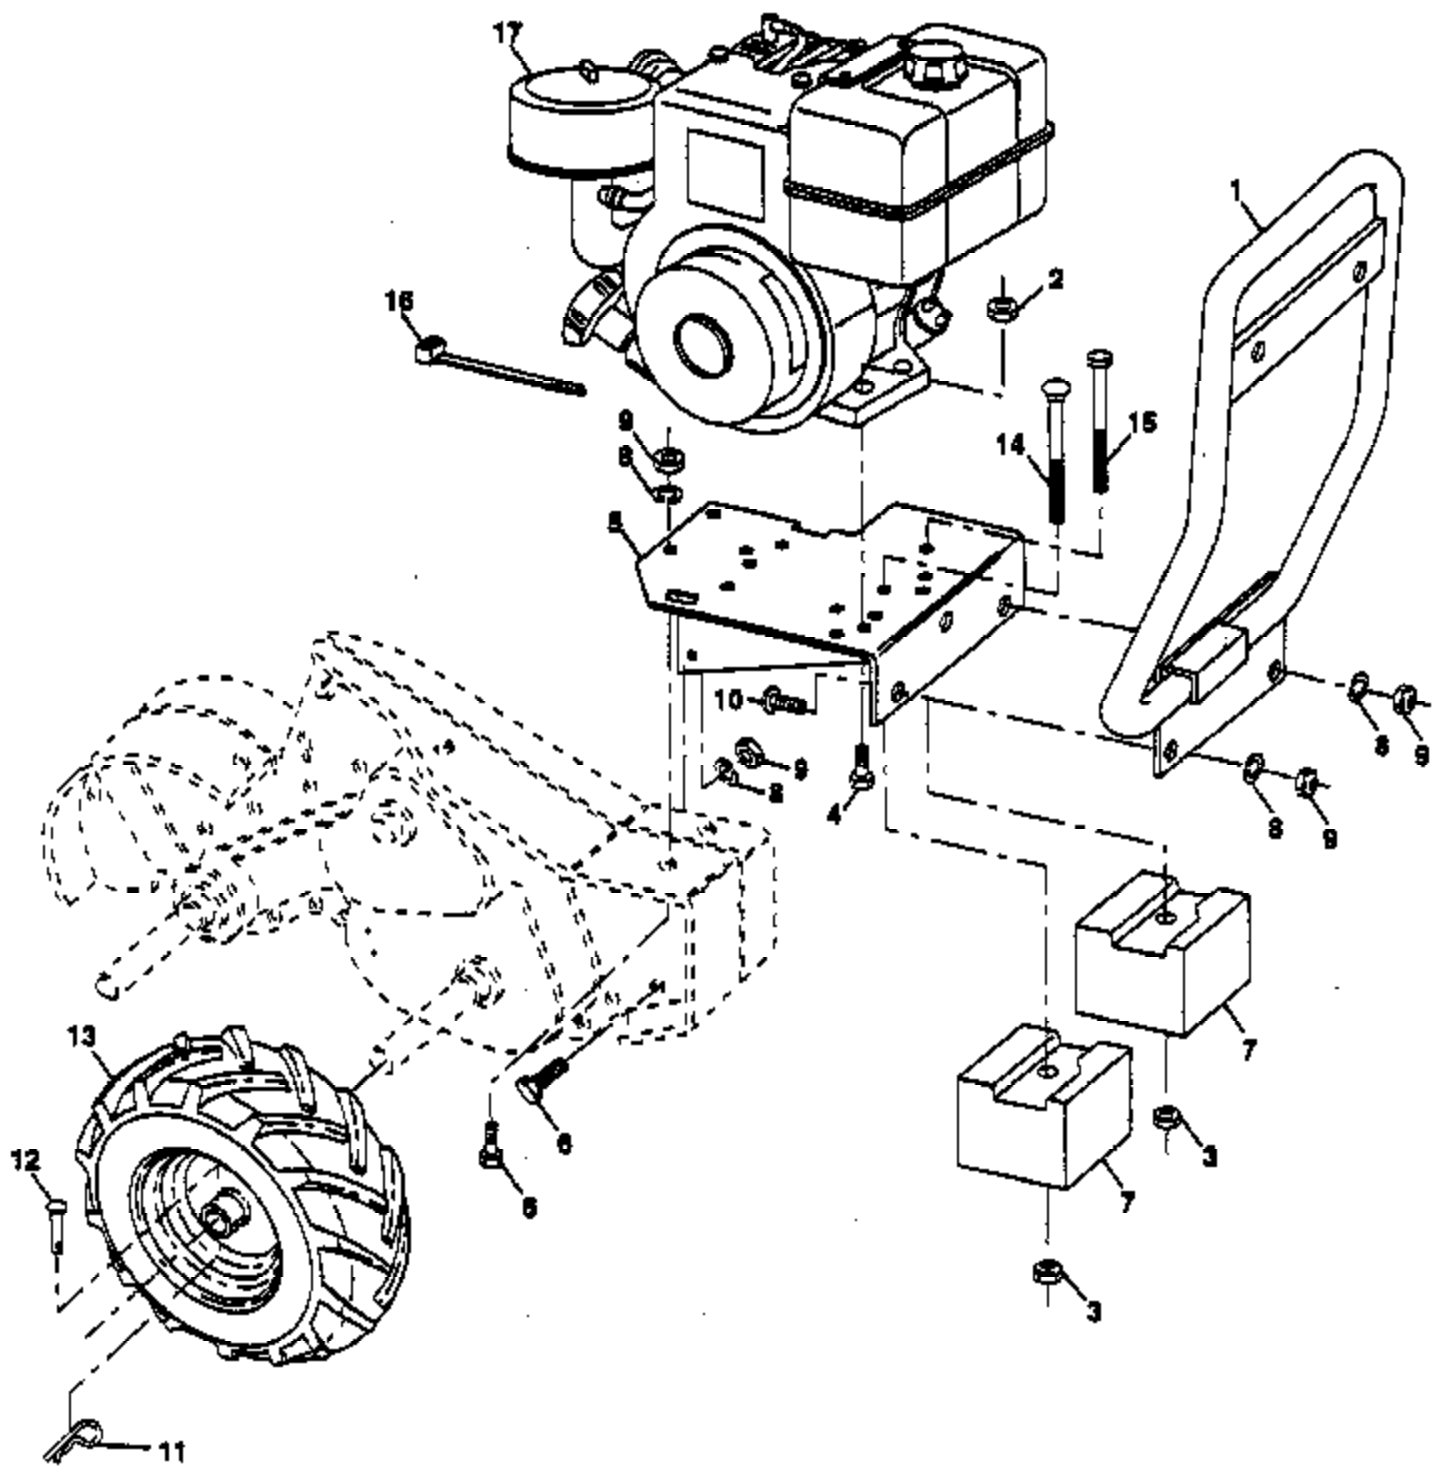

PPRT8J Tiller Page 6 of 15
MAINFRAME LEFT SIDE

Ref #	Part Number	Qty	Description
1	532138402		Bumper
2	873680500		Nut, Crownlock 5/16-18
3	873680600		Nut, Crownlock 3/8-16
4	874760528		Bolt, Hex 5/16-18 x 1-3/4
5	532138669		Bracket, Engine
6	874760616		Bolt, Hex Head 3/8-16 x 1
7	532008450		Counter Weight, R.H.
8	810040600		Washer, Lock 3/8
9	873220600		Nut, Hex 3/8-16
10	872140608		Bolt, Carriage 3/8-16 x 1
11	532124961		Clip, Hairpin
12	532004929		Rivet, Drilled
13	532005015	PPRT8J Tiller	Tire, Page 8 of 15
	532005014	MAINFRAME	Rim, RIGHT SIDE
	532124718		Tire Valve
14	872470636		Bolt, Carriage 3/8-16 x 4-1/2
15	874760672		Bolt, Hex Head 3/8-16 x 4-1/2
16	532104164		Tie, Cable

Ref #	Part Number	Qty	Description
1	532006556		Tine, L.H., 14"
2	532100445		Hub Assembly
3	532006557		Tine, R.H., 14"
4	532101194		Tine, L.H., 14"
5	532004929		Rivet, Panhead
6	532124660		Clip, Hairpin
7	810040600		Washer, Lock 3/8
8	532101193		Tine, R.H., 14"
9	874610616		Bolt, Hex Head 3/8-24 x 1
10	873610600		Nut, Hex 3/8-24
11	874610624		Bolt, Hex Head 3/8-24 x 1-1/2