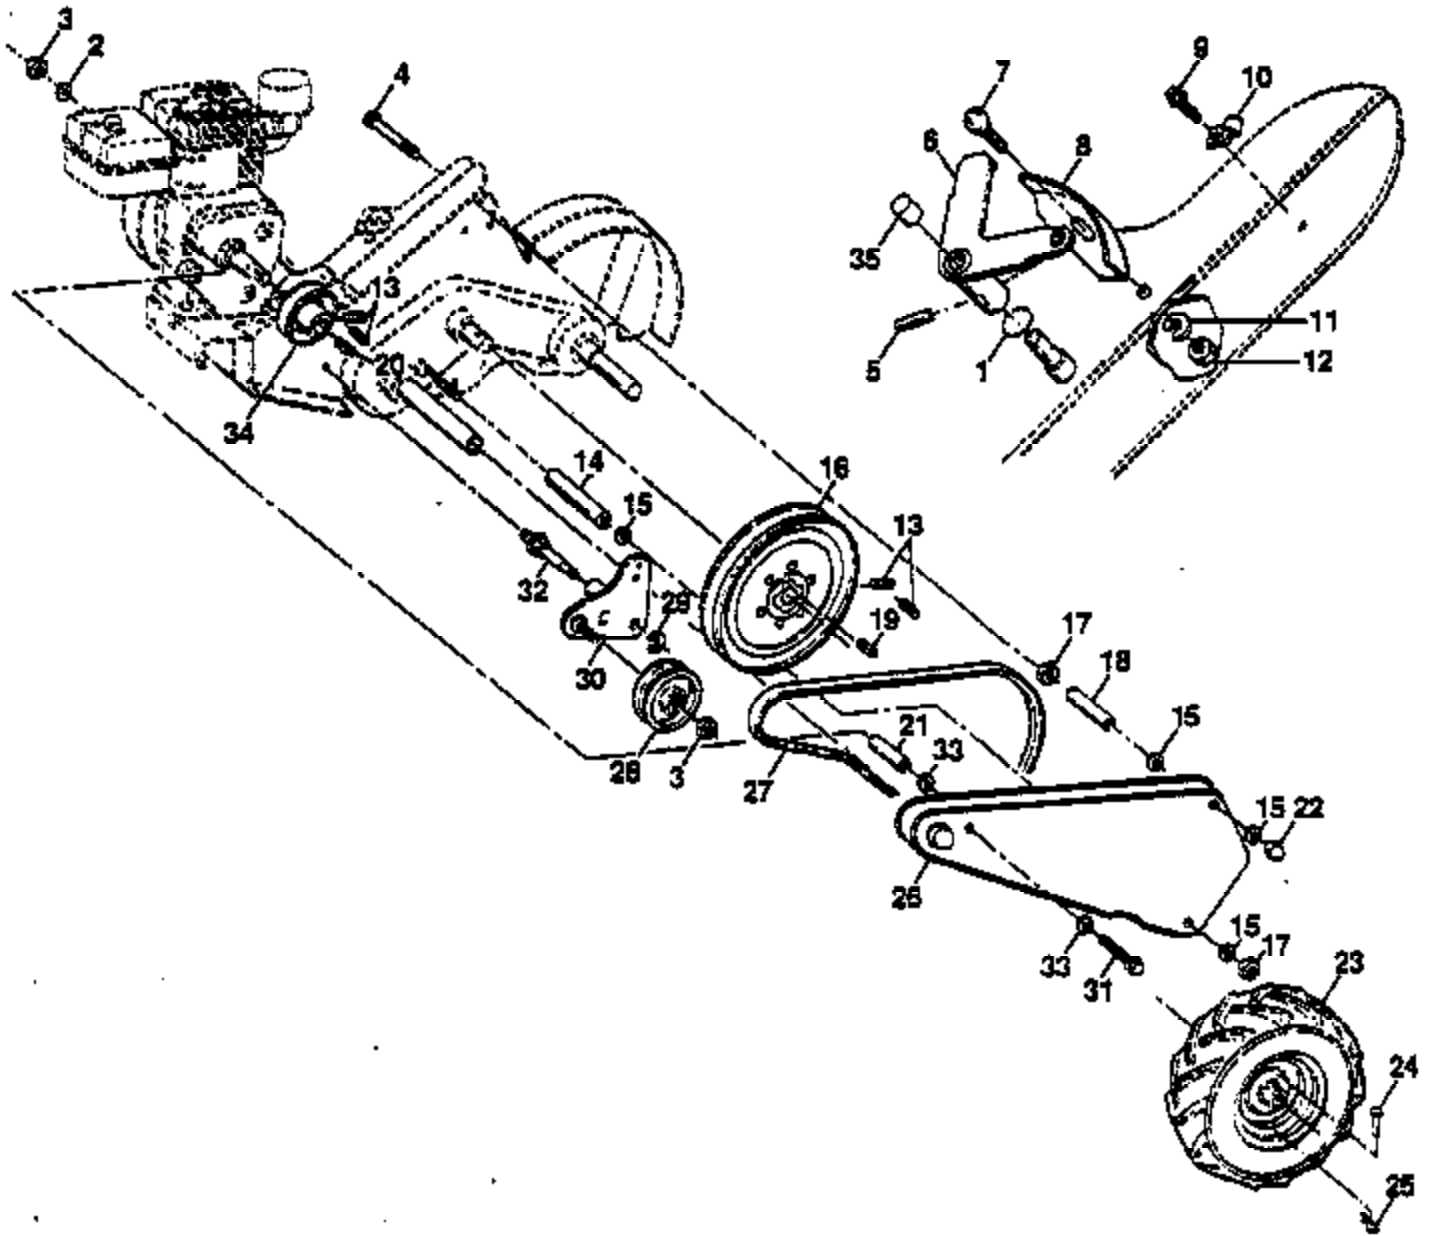

Ref #	Part Number	Qty	Description
1	532106160		O-Ring
2	810040600		Washer, Lock 3/8
3	873220600		Nut, Hex 3/8-16
4	874930572		Bolt, Hex Head 5/16-18 x 4-1/2
5	532124963		Pin, Roll
6	532110111		Lever, Shift
7	872110404		Bolt, Carriage 1/4-20 x 1/2 Grade 5
8	532008700		Plate, Shift Indicator
9	532086777		Screw, Hex Washer Head, Slotted #10-24 x 1/2
10	532009484		Clip
11	810040400		Washer, Lock 1/4
12	873220400		Nut, Hex 1/4-20
13	823230506		Screw, Set, Hex 5/16-18 x 3/8
14	532008382		Spacer, Split
15	819111116		Washer 11/32 x 11/16 x 16 Gauge
16	532100473		Sheave, Transmission
17	873220500		Nut, Hex 5/16-18
18	532008381		Spacer
19	532002649		Key, Square 3/16 x 1-1/8
20	532004914		Key, Square
21	532139155		Spacer, Split .523 x .718 x 2
22	532104214		Nut, Cap 5/16-18
23	532005015		Tire
	532005014		Rim
	532124718		Tire Valve
24	532004929		Rivet, Drilled
25	532124961		Clip, Hairpin
26	532144565		Guard, Belt
27	532138399		V-Belt
28	532104680		Pulley, Idler
29	812000032		Ring, Klip
30	532105611		Bracket, Idler
31	874770844		Bolt, Hex Head 1/2-20 x 2-3/4
32	532139401		Shaft, Idler Arm
33	819171616		Washer
34	532004368		Sheave, Engine
35	532140062		Cap, Plunger

PPRT8J Tiller Page 6 of 15
MAINFRAME LEFT SIDE