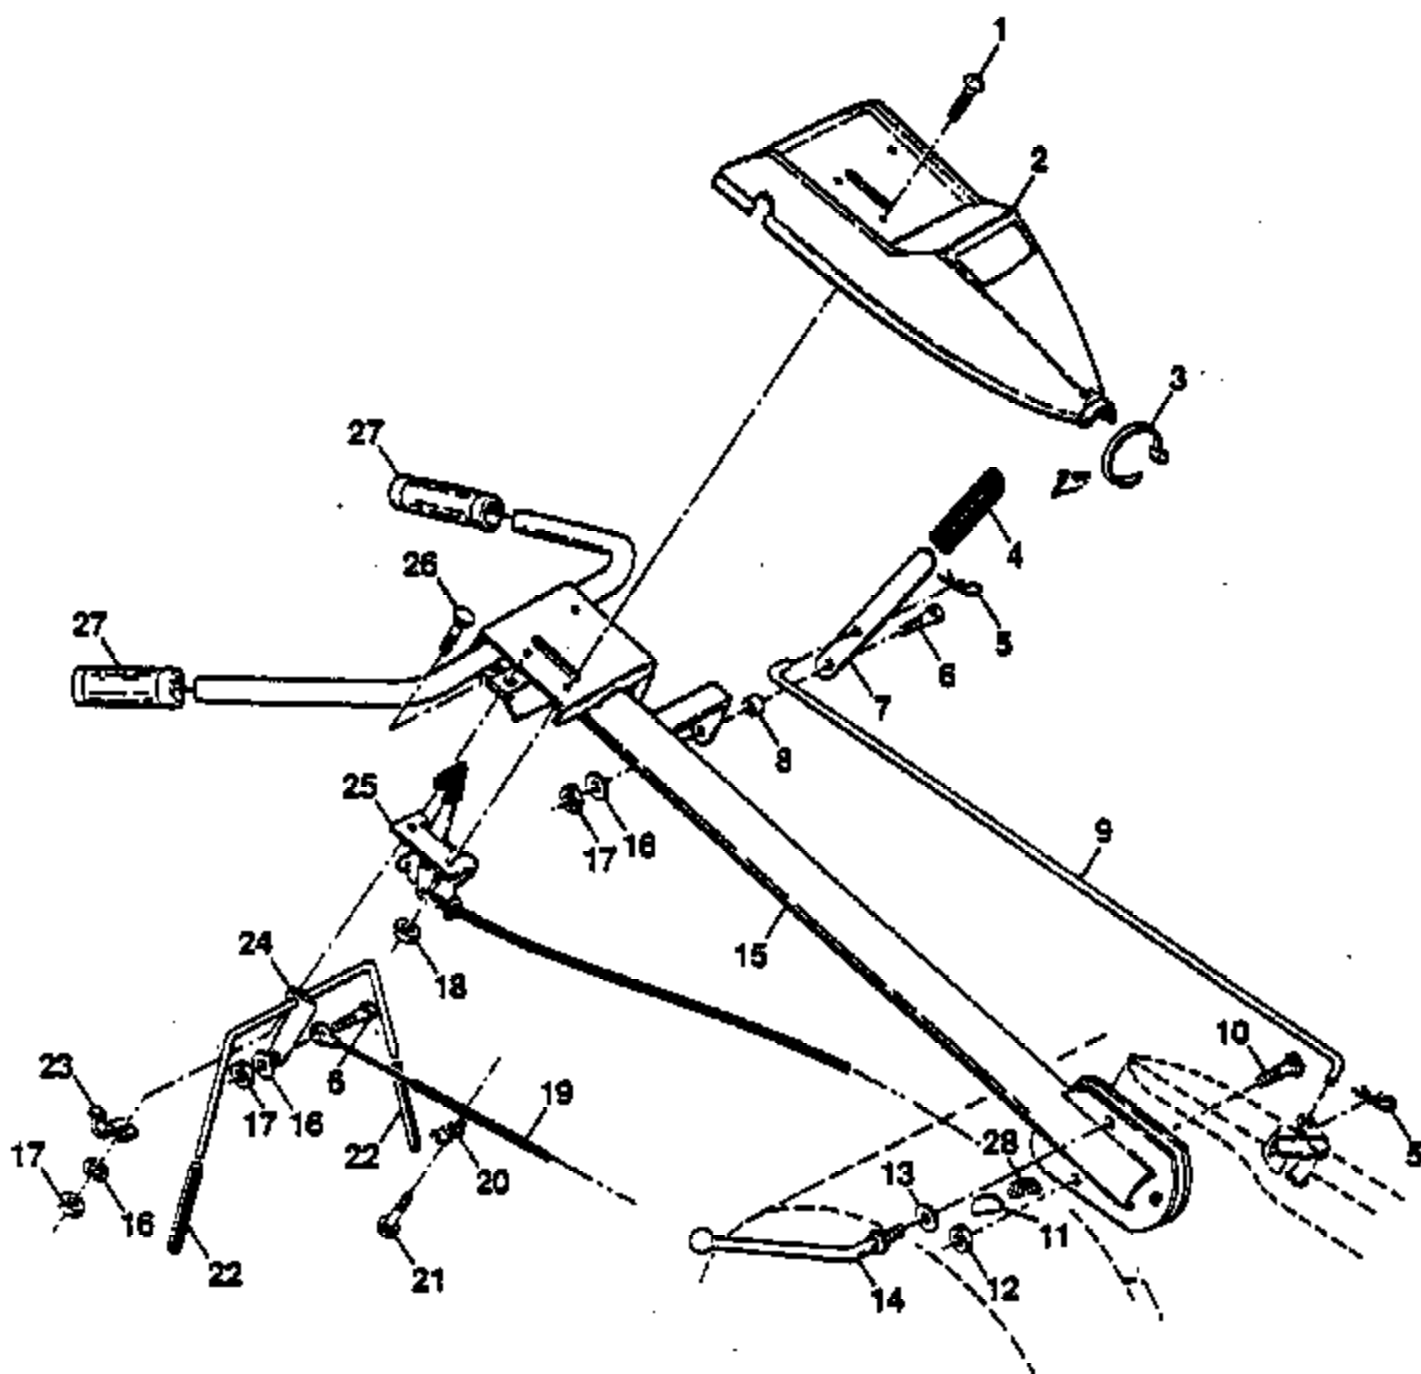

Ref #	Part Number	Qty	Description
1	871191008		Screw, Pan Hd. #10-24 UNC
2	532126951		Panel, Control
3	532104164		Tie, Cable
4	532124797		Grip, Handle
5	532124788		Clip, Hairpin
6	532081328		Bolt, Shoulder
7	532109335		Handle, Shift
8	532109313		Grommet, Rubber
9	532138400		Rod, Shift
10	872140608		Bolt, Carriage 3/8-16 x 1
11	532109229		Lock, Handle
12	873930600		Nut, Centerlock 3/8-16
13	819131611		Washer 13/32 x 1 x 11 Ga.
14	532109228		Lever, Lock, Handle
15	532125327		Handle
16	810040400		Washer, Lock 1/4
17	873220400		Nut, Hex 1/4-20
18	873731000		Nut, Keps #10-24 UNC
19	532101251		Cable, Clutch
20	532009484		Clip
21	532086777		Screw, Hex Washer Hd. Slotted #10-24 x 1/2
22	532102604		Grip, Bar, Control
23	532102744		Clamp, Bar, Control
24	532105216		Bar Assembly, Control
25	532138305		Control, Throttle
26	872140404		Bolt, Carriage 1/4-20 UNC x 1/2
27	532140528		Grip, Handle
28	532138283		Lock, Handle

PPRT8J Title Page 4 of 15
HANDLE ASSEMBLY