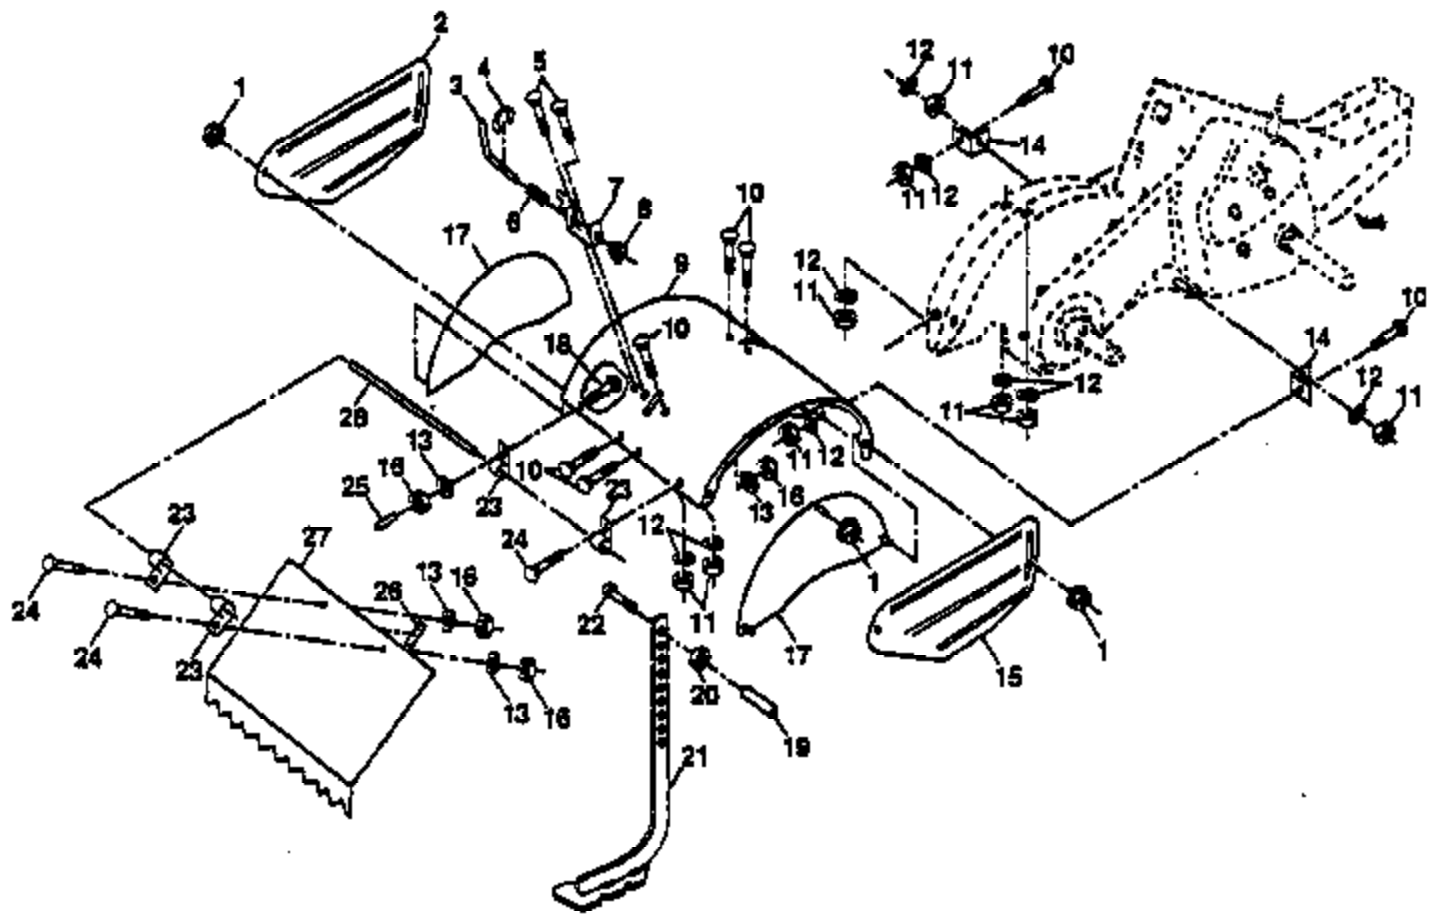

Ref #	Part Number	Qty	Description
1	898000129		Nut, Flange 5/16-18
2	532108711		Shield, Side, Outer, L.H.
3	532008393		Pin, Depth Stake
4	812000036		Ring, Klip
5	872140508		Bolt, Carriage 5/16-18 x 1
6	532008394		Spring
7	532008392		Bracket, Latch
8	532109230		Spring, Depth Stake
9	532144566		Shield, Tine
10	872140506		Bolt, Carriage 5/16-18 x 3/4 Gr. 5
11	873220500		Nut, Hex 5/16-18
12	810040500		Washer, Lock 5/16
13	810040400		Washer, Lock 1/4
14	532008386		Bracket, Shield Tine
15	532108710		Shield, Side, Outer R.H.
16	873220400		Nut, Fin, Hex, 1/4-20
17	532144568		Shield, Side
18	872040410		Bolt, Carriage 1/4-20 x 1-1/4 Gr. 5
19	532008389		Grip
20	873220600		Nut, Hex 3/8-16
21	532138420		Stake, Depth
22	874930656		Bolt, Hex 3/8-16 x 3-1/2
23	532004440		Hinge
24	872140408		Bolt, Carriage 1/4-20 x 1/2 Gr. 5
25	532124717		Cap, Vinyl
26	532109227		Pad, Idler
27	532144567		Shield, Leveling
28	532138609		Pin, Hinge

PPRT8J Tiller Page 12 of 15
TINE SHIELD