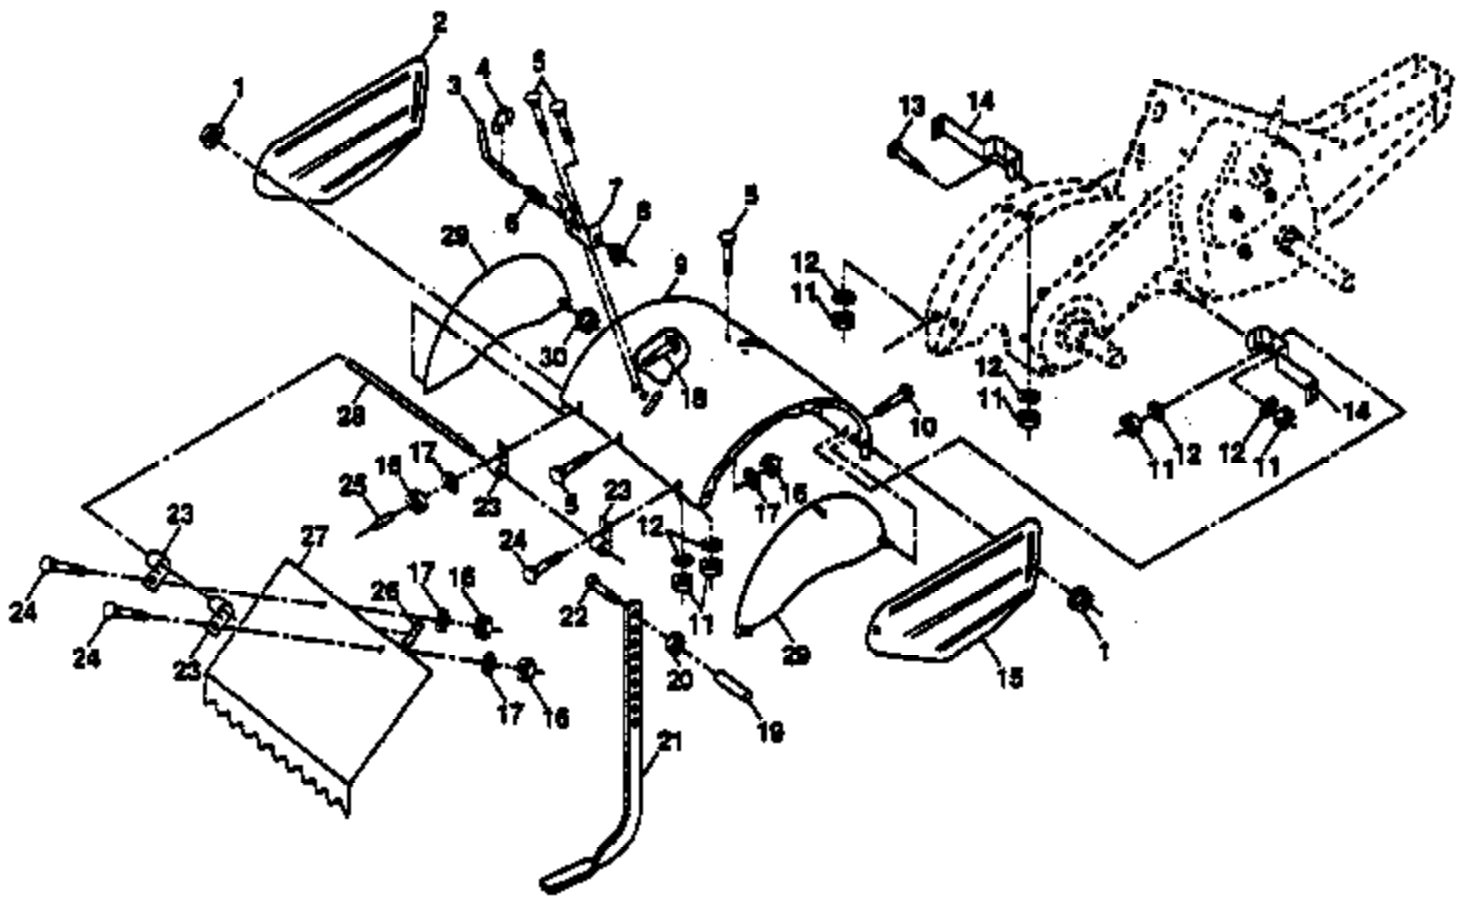

Ref #	Part Number	Qty	Description
1	898000129		Nut, Flange 5/16-18
2	532104086		Shield, Side, Outer L. H.
3	532008393		Pin, Stake, Depth
4	812000036		Ring, Klip
5	872140506		Bolt, Carriage 5/16-18 x 3/4 Gr. 5
6	532008394		Spring
7	532008392		Bracket, Latch
8	532109230		Spring, Depth Stake
9	532124736		Shield, Tine
10	872140508		Bolt, Carriage 5/16-18 UNC x 1
11	873220500		Nut, Hex 5/16-18
12	810040500		Washer, Lock 5/16
13	872110510		Bolt, Carriage 5/16-18 x 1-1/4
14	532124311		Bracket, Shield Tine
15	532104101		Shield, Side, Outer R.H.
16	873220400		Nut, Hex 1/4-20
17	810040400		Washer, Lock 1/4
18	872040410		Bolt, Carriage 1/4-20 x 1-1/4 Gr. 5
19	532102701		Grip
20	873220600		Nut, Hex 3/8-16
21	532144437		Stake, Depth
22	874930632		Bolt, Hex 3/8-16 x 2
23	532004440		Hinge
24	872140404		Bolt, Carriage 1/4-20 x 1/2 Gr. 5
25	532124717		Cap, Vinyl
26	532109227		Pad, Idler
27	532124714		Shield, Leveling
28	532120588		Pin, Hinge
29	532124737		Shield, Side
30	873970500		Locknut, Flange 5/16-18

PPRT5J Tiller, Page 12 of 14
TINE SHIELD