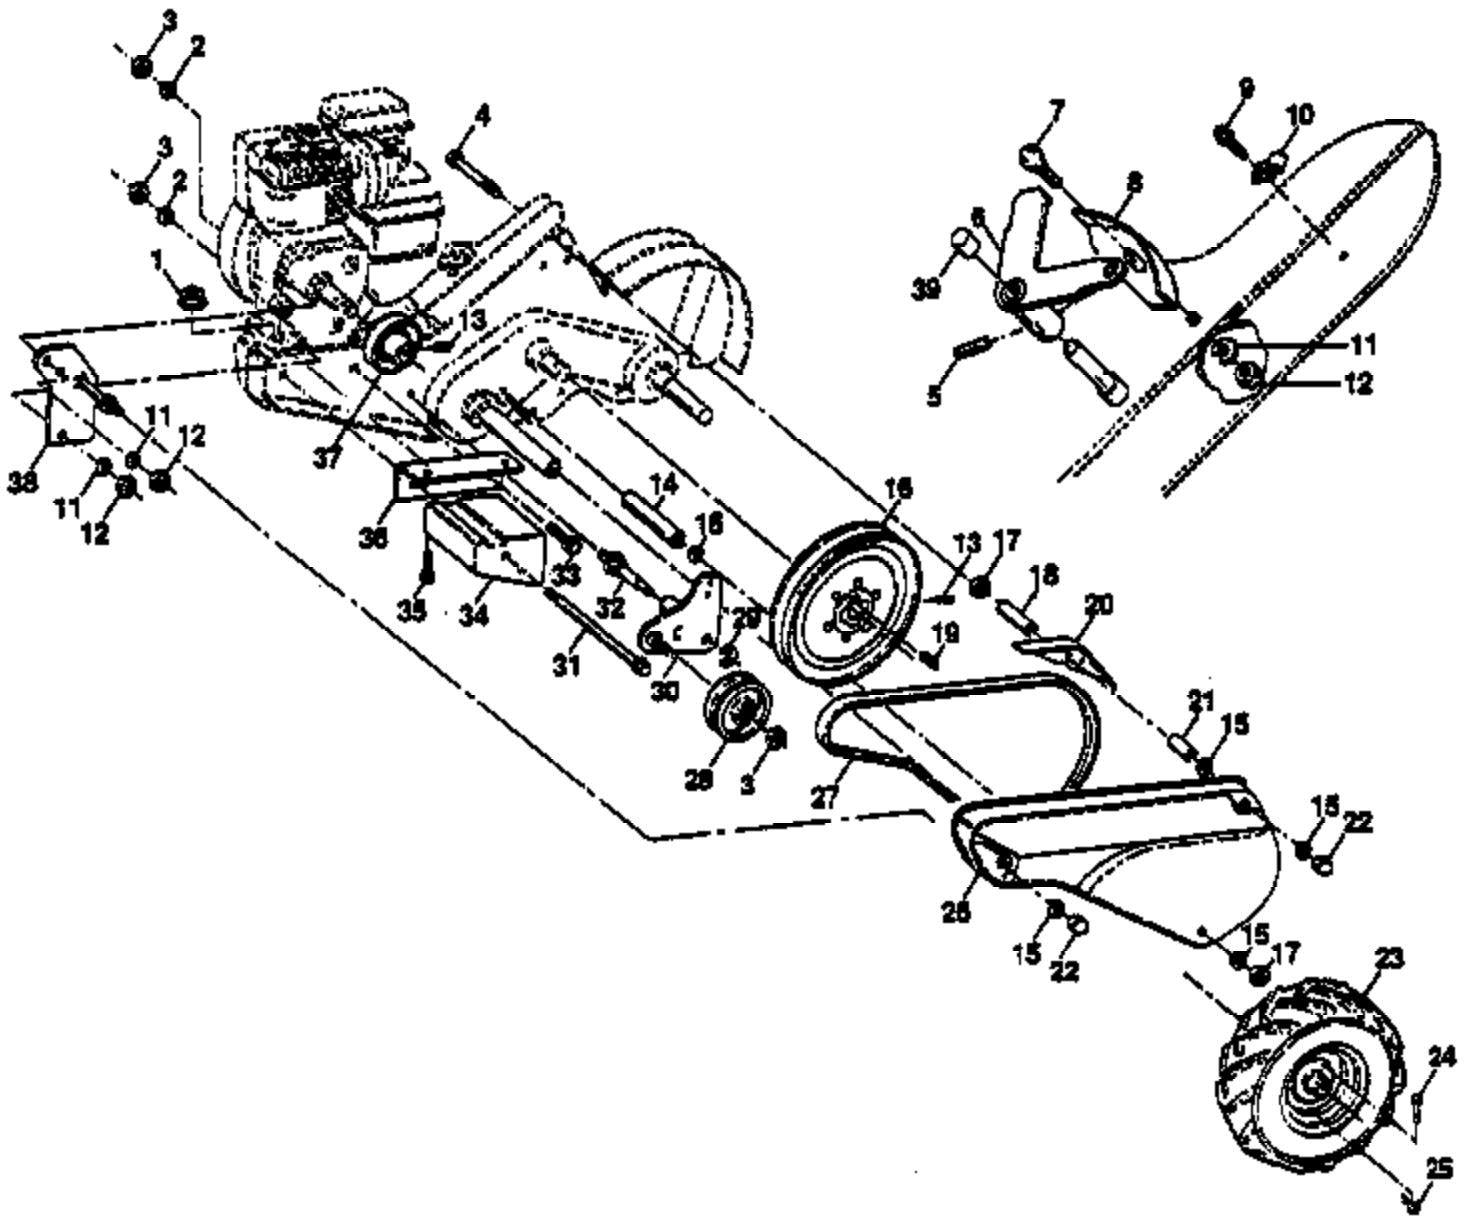

Ref #	Part Number	Qty	Description
1	873510500		Nut, Keps 5/16-18
2	810040600		Washer, Lock 3/8
3	873220600		Nut, Hex 3/8-16
4	874930568		Bolt, Hex 5/16-18 x 4-1/4
5	532124963		Pin, Roll
6	532110111		Lever, Shift
7	872110404		Bolt, Carriage 1/4-20 x 1/2 Gr. 5
8	532008700		Plate, Shift Indicator
9	532086777		Screw, Hex, Washer Head, Slotted #10-24 x 1/2
10	532009484		Clip
11	810040400		Washer, Lock 1/4
12	873220400		Nut, Hex 1/4-20
13	823230506		Screw, Set, Hex 5/16-18 x 3/8
14	532120938		Spacer, Split 0.327 x 0.42 x 2.68
15	819111116		Washer 11/32 x 11/16 x 16 Ga.
16	532100473		Sheave, Transmission
17	873220500		Nut, Hex 5/16-18
18	532110651		Spacer, Split 0.327 x 0.42 x 1.75
19	532002649		Key, Square 3/16 x 1-1/8
20	532110653		Guard, Pinch Point
21	532131691		Spacer, Split 0.327 x 0.42 x 1.627
22	532104214		Nut, Cap 5/16-18
23	532005015		Tire
	532128952		Rim
	532124718		Tire Valve
24	532126875		Rivet, Drilled
25	532124788		Clip, Hairpin
26	532125341		Guard, Belt
27	532132801		Belt, V
28	532104679		Pulley, Idler
29	812000032		Ring, Klip
30	532105611		Bracket, Idler
31	532102384		Bolt, Hex 5/16-16 x 12
32	532102141		Shaft, Idler Arm
33	874760616		Bolt, Hex 3/8-16 x 1
34	532102383		Counterweight, L. H.
35	874760524		Bolt, Hex 5/16-18 x 1-1/2
36	532102331		Bracket, Reinforcement, L. H.
37	532130812		Sheave, Engine
38	532131556		Bracket, Guard Belt
39	532140062		Cap, Plunger Blk

PPRT5J Tiller, Page 6 of 14
MAINFRAME LEFT SIDE