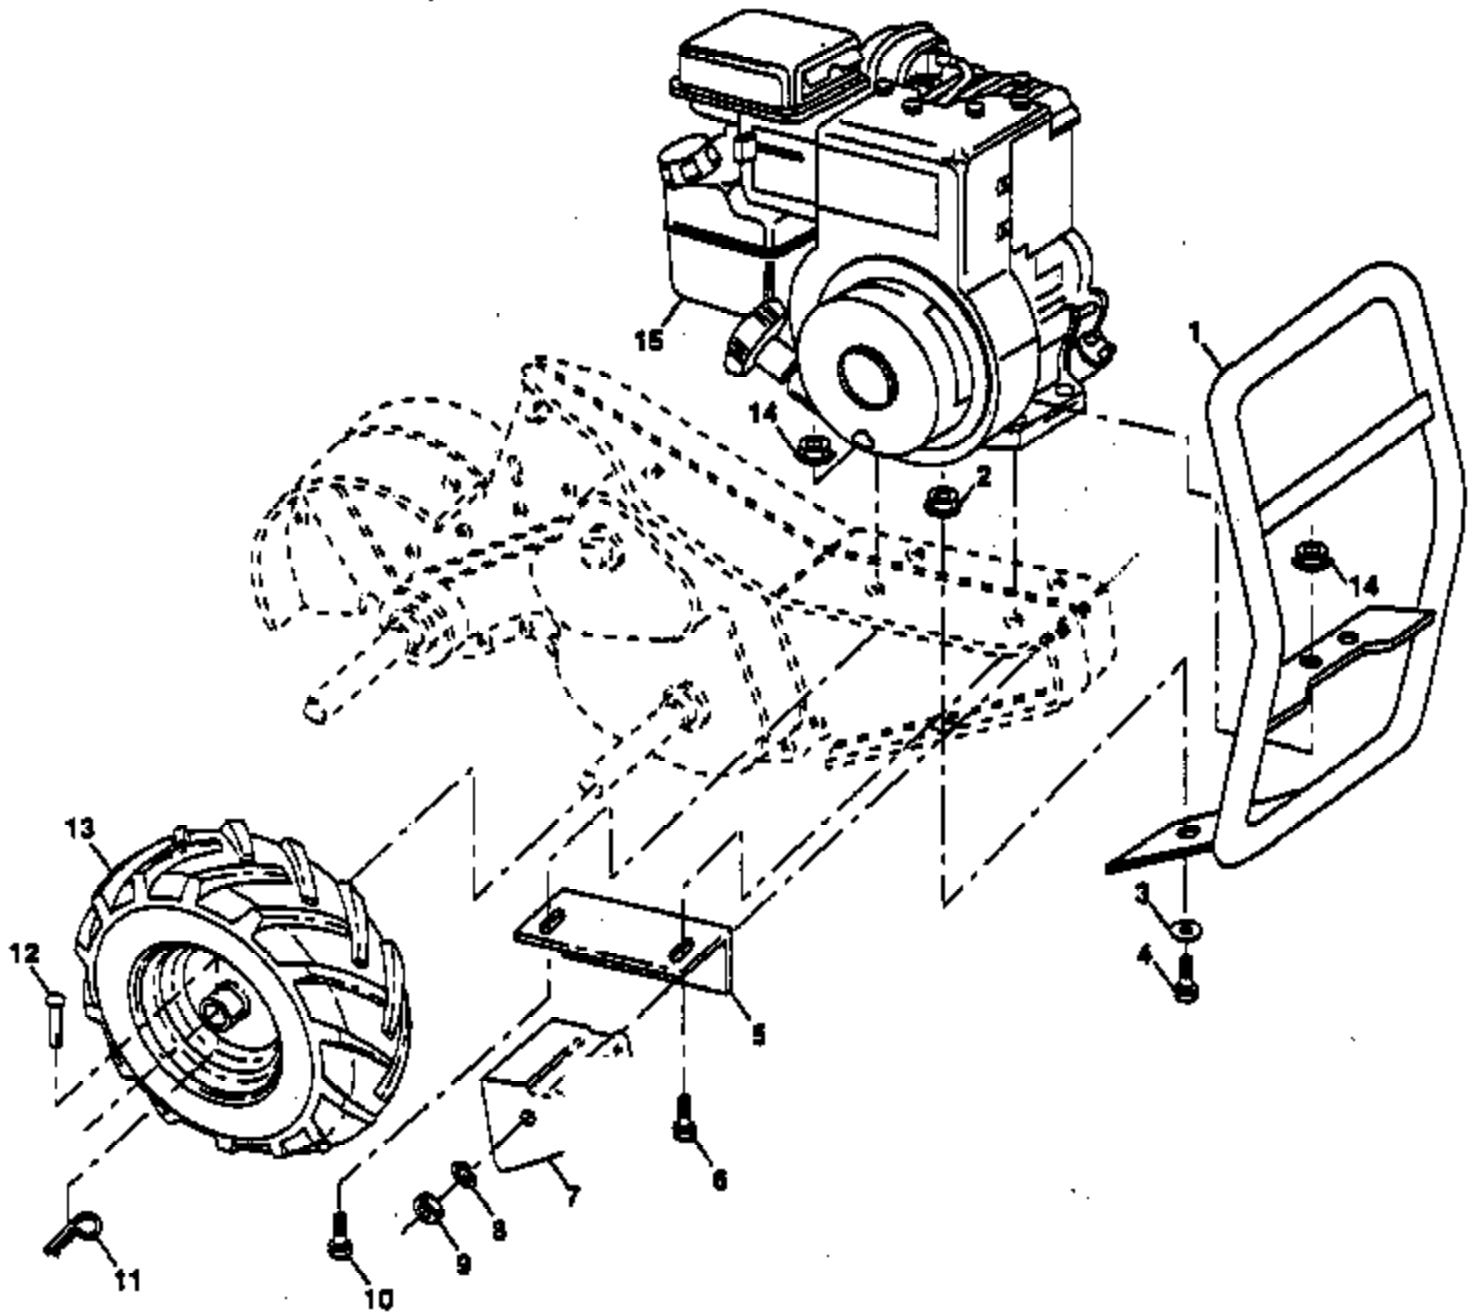

PPRT5J Tiller Page 2 of 14
DECALS

Ref #	Part Number	Qty	Description
1	871191008		Screw, Phd. #10-24
2	532126951		Panel, Control
3	532104164		Tie, Cable
4	532124797		Grip, Handle
5	532124788		Clip, Hairpin
6	532081328		Bolt, Shoulder
7	532109335		Handle, Shift
8	532109313		Grommet, Rubber
9	532109337		Rod, Shift
10	872110608		Bolt, Carriage 3/8-16 x 1 Gr. 5
11	532109229		Lock, Handle
12	873930600		Nut, Centerlock 3/8-16
13	819131611		Washer 11/32 x 1 x 11 Ga.
14	532109228		Lever, Lock, Handle
15	532125327		Handle
16	810040400		Washer, Lock 1/4
17	873220400		Nut, Hex 1/4-20
18	873731000		Nut, Keps #10-24 UNC
19	532102162		Cable, Clutch
20	532009484		Clip
21	532086777		Screw, Hex Washer Hd. Slotted #10-24 x 1/2
22	532102604		Grip, Bar, Control
23	532102744		Clamp, Bar, Control
24	532105216		Bar Assembly, Control
25	532127012		Control, Throttle
26	872140404		Bolt, Carriage 1/4-20 UNC x 1/2
27	532140528		Grip, Handle

PPRT5J Tiller, Page 6 of 14
MAINFRAME LEFT SIDE

Ref #	Part Number	Qty	Description
1	532140271		Bumper
2	873970500		Locknut, Hex, Flange 5/16-18
3	819111116		Washer 11/32 x 11/16 x 16 Ga.
4	874760512		Bolt, Hex 5/16-18 x 3/4
5	532102332		Bracket, Reinforcement
6	874760532		Bolt, Hex 5/16-18 x 2
7	532102173		Counter Weight, R.H.
8	810040600		Washer, Lock 3/8
9	873220600		Nut, Hex 3/8-16
10	874760524		Bolt, Hex 5/16-18 x 1-1/2
11	532124788		Clip, Hairpin
12	532126875		Rivet, Drilled
13	532005015	PPRT5J Tiller	Tire
	532128952	MAINFRAME	RIM RIGHT SIDE
	532124718		Tire Valve
14	873510500		Nut, Keps 5/16-18

Page 8 of 14
 PPRT5J Tiller
 MAINFRAME RIM RIGHT SIDE

Ref #	Part Number	Qty	Description
1	532004459		Tine, Outer, L.H.
2	532132673		Clevis Pin
3	532006554		Tine, Inner, L.H.
4	532124660		Clip, Hairpin
5	532132727		Assembly, Hub and Plate, L.H.
6	873610600		Nut, Hex 3/8-24
7	810040600		Washer, Lock 3/8
8	874610616		Bolt, Hex 3/8-24 x 1
9	532004460		Tine, Outer, R.H.
10	532132728		Assembly, Hub and Plate, R.H.
11	532006555		Tine, Inner, R.H.