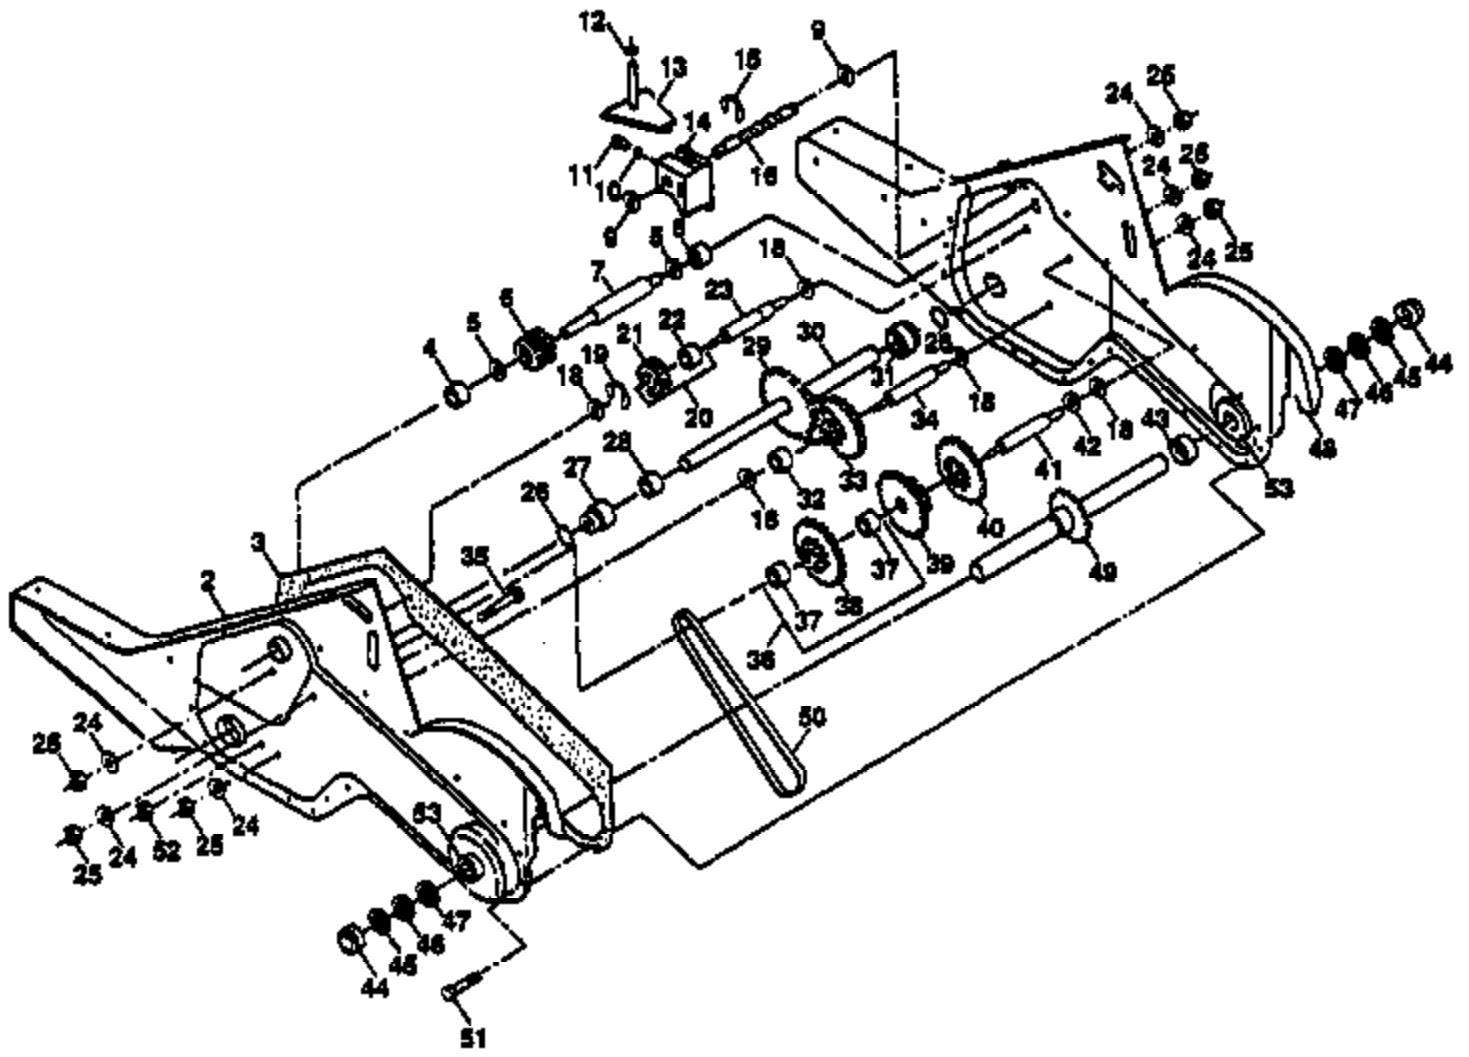

Ref #	Part Number	Qty	Description
1	532140537		Transmission Assembly (Includes Key Nos. 2-52)
2	532139544		Gearcase, L.H. w/Bearing (Incl. 4)
3	532106211		Gasket, Gearcase
4	532005020		Bearing, Needle
5	532001370		Washer, Thrust 5/8 x 1.10 x 1/32
6	532137335		Pinion, Input
7	532102110		Shaft, Input
8	532124792		Bearing, Needle
9	532102136		Washer, Seal
10	532124697		Ball, Steel
11	532100371		Spring, Shift, Fork
12	532106160		O-Ring
13	532142145		Arm, Shift
14	532008353		Fork, Shift
15	812000039		Ring, Klip
16	532140525		Shaft, Shift
18	532004358		Washer
19	812000040		Ring, Klip
20	532102114		Gear, Assembly, Reverse Idler (Includes Key Nos. 21 and 22)
21	532102115		Gear, Reverse Idler
22	532006803		Bearing, Needle
23	532102111		Shaft, Reverse Idler
24	810040700		Washer, Lock 7/16
25	873610700		Nut, Hex 7/16-20
26	532102128		O-Ring
27	532102100		Bearing, Shaft, Ground Drive
28	532106390		Spacer 0.765 x 1.125 x 1.23
29	532102134		Chain #35-50 Pitch
30	532124458		Ground Shaft Assembly
31	532102106		Bearing, Shaft, Ground Drive
32	532106388		Spacer 0.70 x 1.00 x 1.150
33	532102121		Sprocket and Gear Assembly
34	532102112		Shaft, Reduction (2nd)
35	532102101		Screw, Whiz, Lock 5/16-18 x 3-1/2
36	532137300		Sprocket Assembly w/Bearing (Includes Key Nos. 37 and 38)
37	532124791		Bearing, Needle
38	532137301		Sprocket, Tine
39	532105345		Gear, Cluster, Red 1st & 2nd
40	532105346		Gear, Reverse
41	532008358		Shaft, Reduction (1st)
42	532004220		Washer, Thrust
43	532106146		Spacer 1.01 x 1.75 x 0.760
44	532009672		Cup, Formed
45	532102144		Ring, Spiral
46	532140576		Seal, Ring, Rubber
47	532124698		Seal, Oil
48	532139546		Gearcase, R.H. w/Bearing (Includes Key No. 8)
49	532132688		Shaft, Tine
50	532106147		Chain, Roller #50-50 Pitch
51	817580408		Screw 1/4-20 x 1/2
52	873220500		Nut, Hex 5/16-18
53	532122204		Kit, Bearing
	532006066		Grease, Plastilube #1 Not Shown.

PPRT5J Title Page 14 of 14
TRANSMISSION