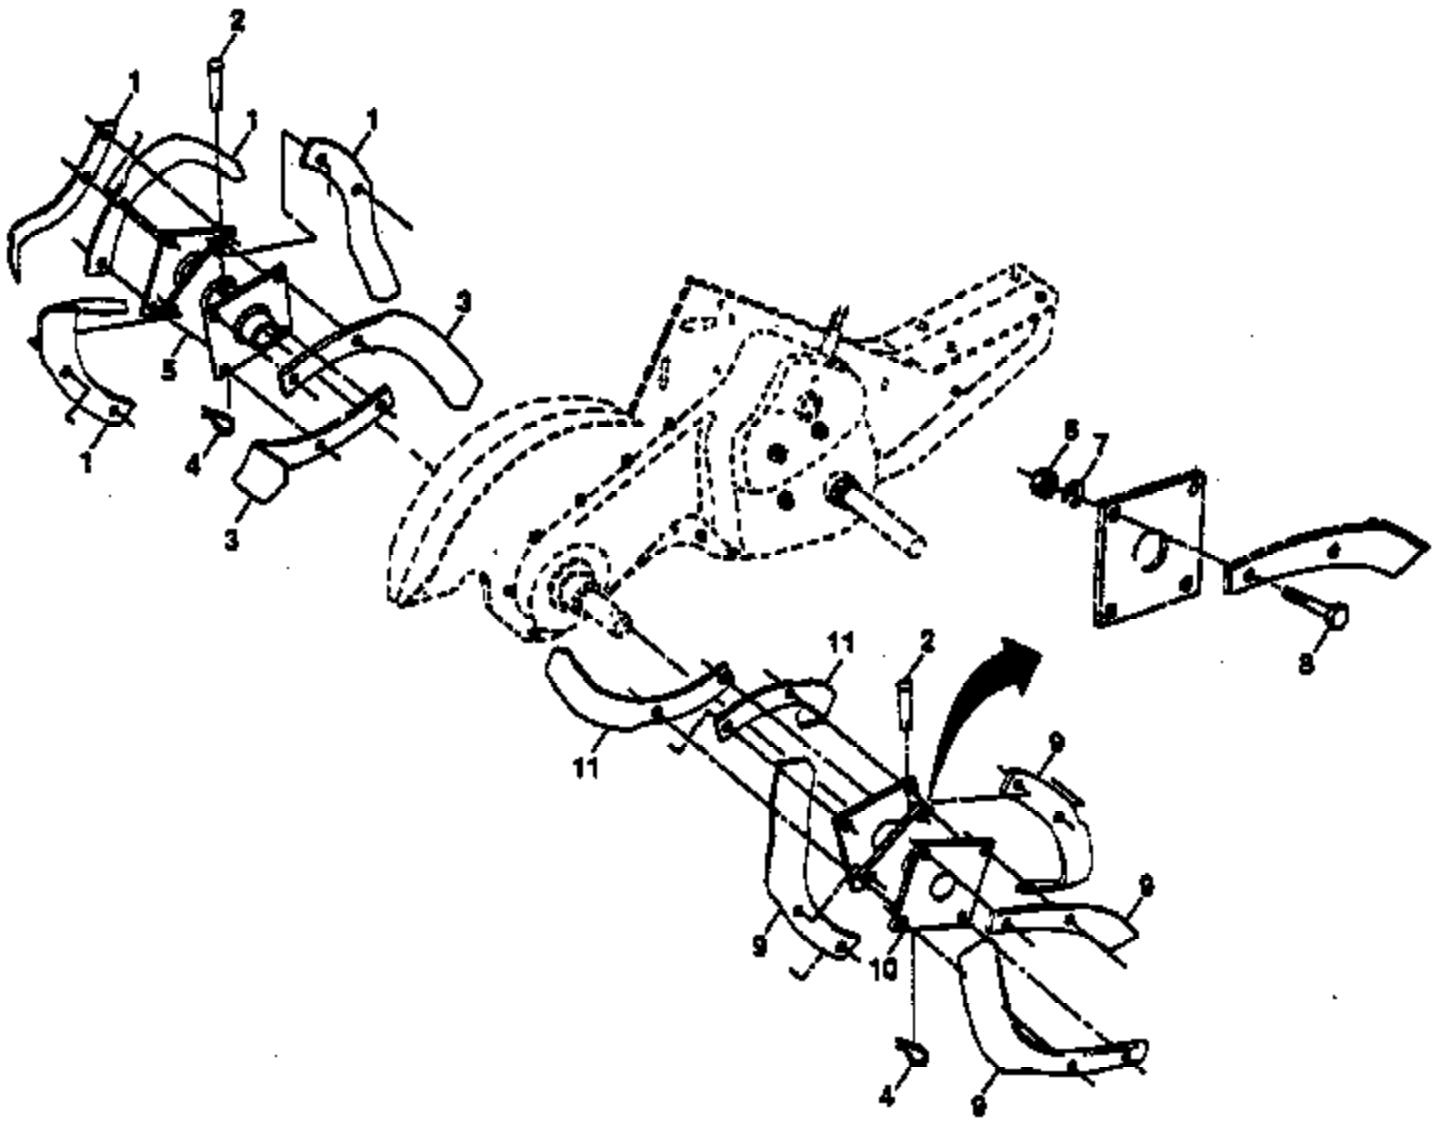

PPRT5J Tiller, Page 6 of 14
MAINFRAME LEFT SIDE

Ref #	Part Number	Qty	Description
1	532140271		Bumper
2	873970500		Locknut, Hex, Flange 5/16-18
3	819111116		Washer 11/32 x 11/16 x 16 Ga.
4	874760512		Bolt, Hex 5/16-18 x 3/4
5	532102332		Bracket, Reinforcement
6	874760532		Bolt, Hex 5/16-18 x 2
7	532102173		Counter Weight, R.H.
8	810040600		Washer, Lock 3/8
9	873220600		Nut, Hex 3/8-16
10	874760524		Bolt, Hex 5/16-18 x 1-1/2
11	532124788		Clip, Hairpin
12	532126875		Rivet, Drilled
13	532005015	PPRT5J Tiller	Tire
	532128952	MAINFRAME	RIM RIGHT SIDE
	532124718		Tire Valve
14	873510500		Nut, Keps 5/16-18

Page 8 of 14
 PPRT5J Tiller
 MAINFRAME RIM RIGHT SIDE

Ref #	Part Number	Qty	Description
1	532004459		Tine, Outer, L.H.
2	532132673		Clevis Pin
3	532006554		Tine, Inner, L.H.
4	532124660		Clip, Hairpin
5	532132727		Assembly, Hub and Plate, L.H.
6	873610600		Nut, Hex 3/8-24
7	810040600		Washer, Lock 3/8
8	874610616		Bolt, Hex 3/8-24 x 1
9	532004460		Tine, Outer, R.H.
10	532132728		Assembly, Hub and Plate, R.H.
11	532006555		Tine, Inner, R.H.