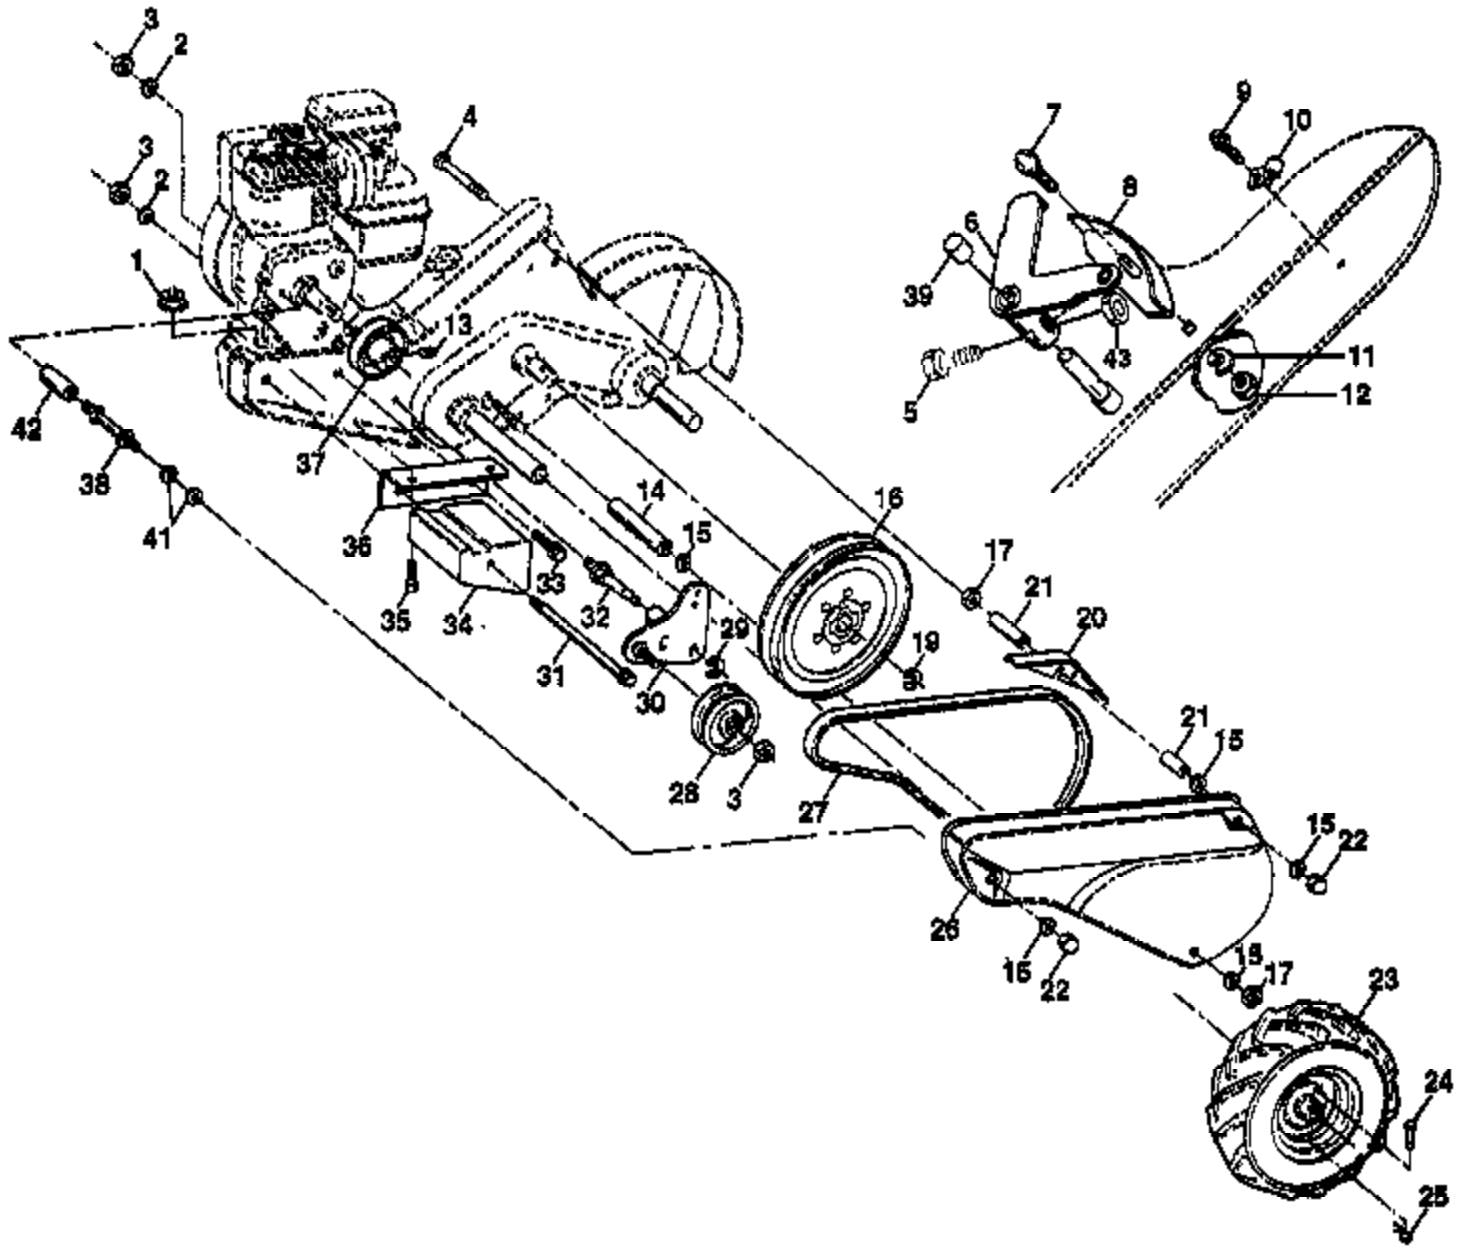

Ref #	Part Number	Qty	Description
1	73510500		Nut, Keps 5/16-18
2	10040600		Washer, Lock 3/8
3	73220600		Nut, Hex 3/8-16
4	74930568		Bolt, Hex 5/16-18 x 4-1/4
5	154734		Screw Shift Lever
6	110111		Lever, Shift
7	72110404		Bolt, Carriage 1/4-20 x 1/2 Gr. 5
8	8700J		Plate, Shift Indicator
9	86777		Screw, Hex, Washer Head, Slotted #10-24 x 1/2
10	9484R		Clip
11	10040400		Washer, Lock 1/4
12	73220400		Nut, Hex 1/4-20
13	23230506		Screw, Set, Hex 5/16-18 x 3/8
14	120938		Spacer, Split 0.327 x 0.42 x 2.68
15	19111116		Washer 11/32 x 11/16 x 16 Ga.
16	145102		Sheave, Transmission
17	73220500		Nut, Hex 5/16-18
19	12000028		Ring, Retainer
20	110653		Guard, Pinch Point
21	145216		Spacer, Split 0.327 x 0.42 x 1.627
22	104214		Nut, Cap 5/16-18
23	5015J		Tire
	124366X		Rim
	532124718		Tire Valve
24	126875X		Rivet, Drilled
25	124788X		Clip, Hairpin
26	532125408		Guard, Belt
27	132801		Belt, V
28	104679		Pulley, Idler
29	12000032		Ring, Klip
30	105611		Bracket, Idler
31	102384		Bolt, Hex 5/16-16 x 12
32	102141		Shaft, Idler Arm
33	74760616		Bolt, Hex 3/8-16 x 1
34	102383		Counterweight, L. H.
35	74760532		Bolt, Hex 5/16-18 x 1-1/2
36	102331		Bracket, Reinforcement, L. H.
37	130812		Sheave, Engine
38	145822		Bracket, Guard Belt
39	140062		Cap, Plunger Blk
41	19111610		Washer 11/32 x 1 x 10 Ga.
42	151004		Spacer
43	69180		Nut Lock #10-24

PPRT55A Tire Page 6 of 14
Mainframe, Left Side