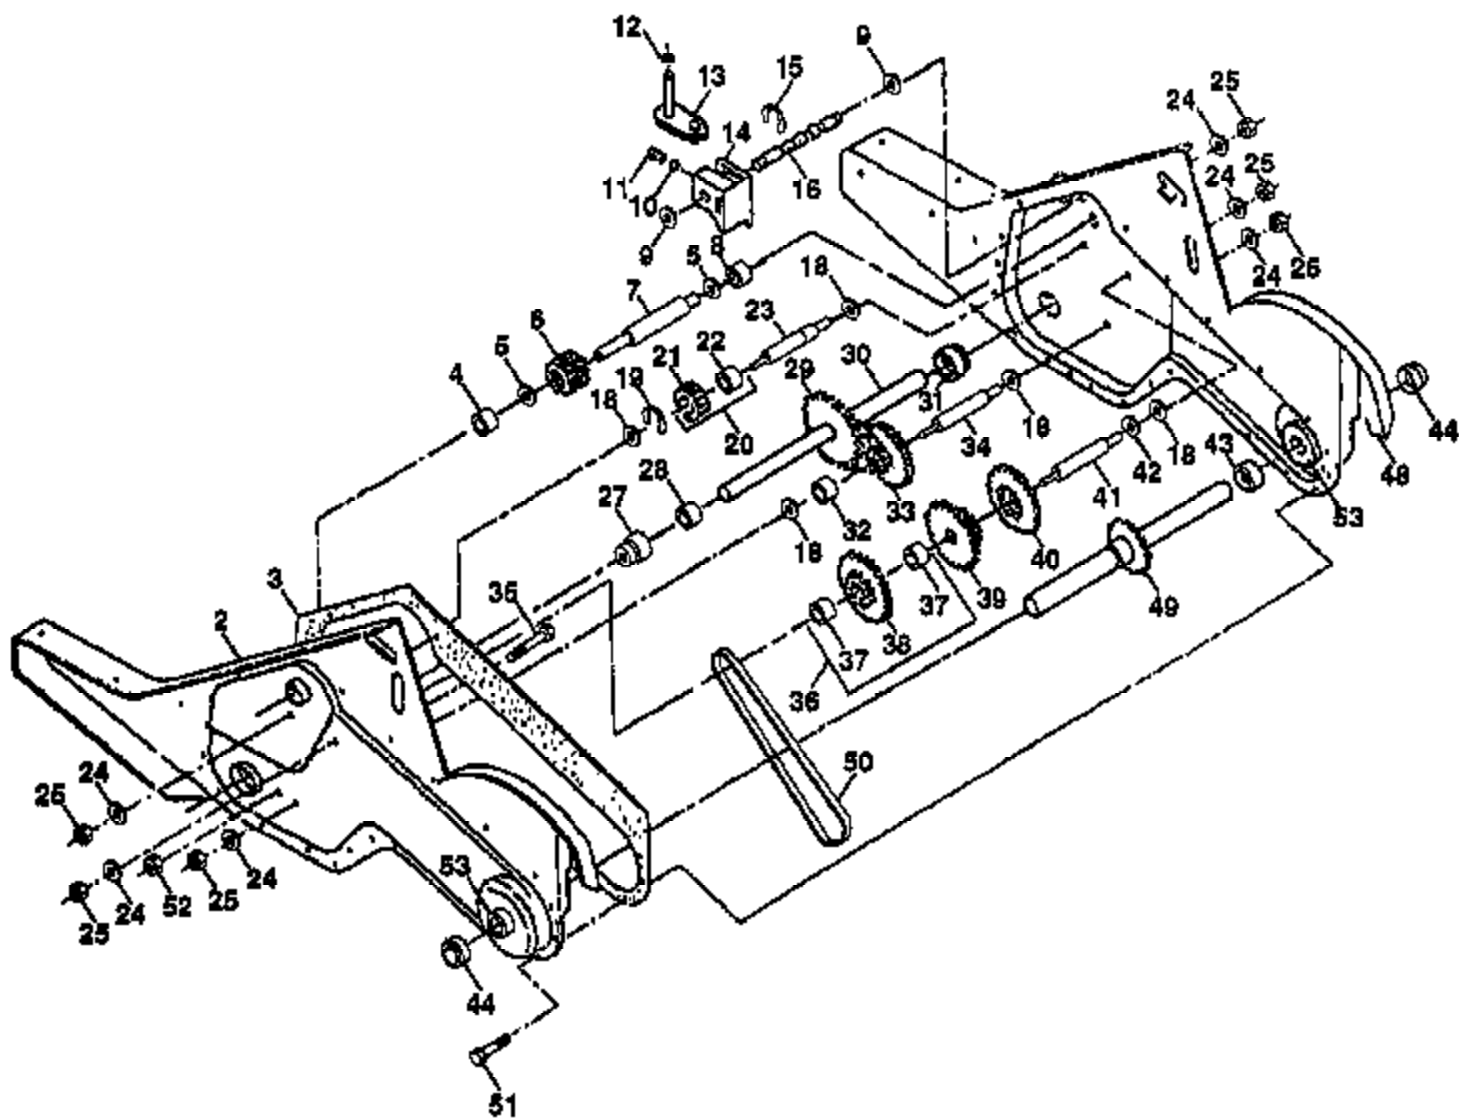

PPRT55A Tire Page 8 of 14
Mainframe, Right Side

Ref #	Part Number	Qty	Description
1	4459J		Tine, Outer, L.H.
2	132673		Clevis Pin
3	6554J		Tine, Inner, L.H.
4	124660X		Clip, Hairpin
5	132727		Assembly, Hub and Plate, L.H.
6	73610600		Nut, Hex 3/8-24
7	10040600		Washer, Lock 3/8
8	74610616		Bolt, Hex 3/8-24 x 1
9	4460J		Tine, Outer, R.H.
10	132728		Assembly, Hub and Plate, R.H.
11	6555J		Tine, Inner, R.H.

PPRT55A TillerPage 10 of 14
Tine Assembly

Ref #	Part Number	Qty	Description
1	98000129		Nut, Flange 5/16-18
2	532125427		Shield, Side, Outer L. H.
3	8393J		Pin, Stake, Depth
4	12000036		Ring, Klip
5	72140506		Bolt, Carriage 5/16-18 x 3/4 Gr. 5
6	8394J		Spring
7	8392J		Bracket, Latch
8	109230		Spring, Depth Stake
9	532142036		Shield, Tine
10	72140508		Bolt, Carriage 5/16-18 UNC x 1
11	73220500		Nut, Hex 5/16-18
12	10040500		Washer, Lock 5/16
13	72110510	PPRT55A Tine	Bolt, Carriage 5/16-18 x 1-1/4
14	124311X	Tine Shield	Bracket, Shield Tine
15	532125428		Shield, Side, Outer R.H.
16	73510400		Nut, Keps 1/4-20
18	72040410		Bolt, Carriage 1/4-20 x 1-1/4 Gr. 5
19	102701		Grip
20	73220600		Nut, Hex 3/8-16
21	102156		Stake, Depth
22	74930632		Bolt, Hex 3/8-16 x 2
23	4440J		Hinge
24	72140404		Bolt, Carriage 1/4-20 x 1/2 Gr. 5
25	532124717		Cap, Vinyl
26	109227		Pad, Idler
27	532125410		Shield, Leveling
28	120588		Pin, Hinge
29	532142037		Shield, Side
30	73970500		Locknut, Flange 5/16-18