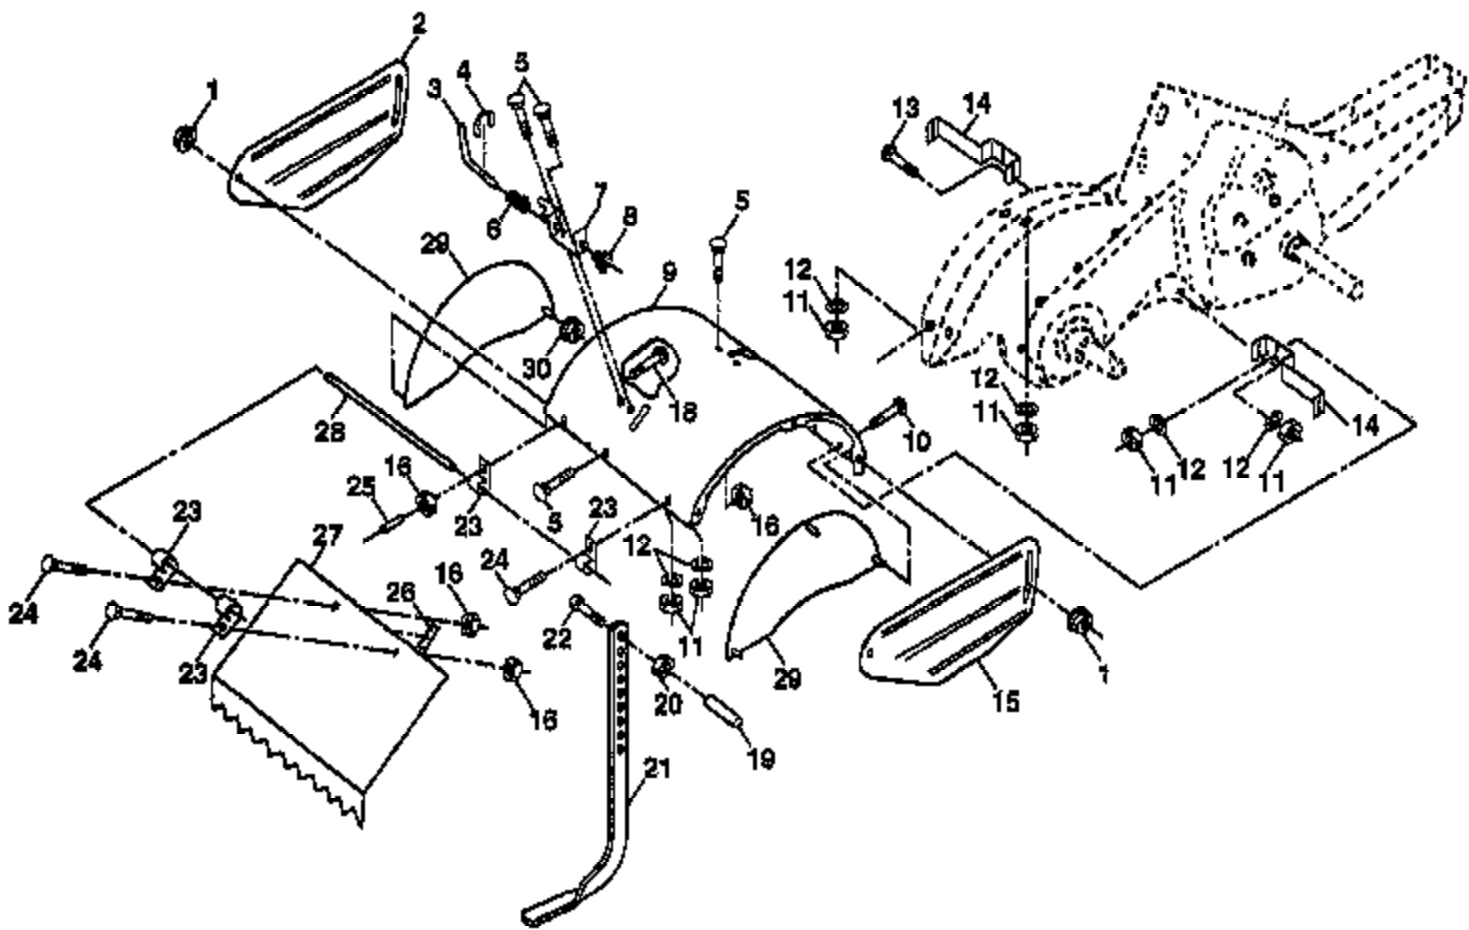

Ref #	Part Number	Qty	Description
1	98000129		Nut, Flange 5/16-18
2	532125427		Shield, Side, Outer L. H.
3	8393J		Pin, Stake, Depth
4	12000036		Ring, Klip
5	72140506		Bolt, Carriage 5/16-18 x 3/4 Gr. 5
6	8394J		Spring
7	8392J		Bracket, Latch
8	109230		Spring, Depth Stake
9	532142036		Shield, Tine
10	72140508		Bolt, Carriage 5/16-18 UNC x 1
11	73220500		Nut, Hex 5/16-18
12	10040500		Washer, Lock 5/16
13	72110510	PPRT55A Tine	Bolt, Carriage 5/16-18 x 1-1/4
14	124311X	Tine Shield	Bracket, Shield Tine
15	532125428		Shield, Side, Outer R.H.
16	73510400		Nut, Keps 1/4-20
18	72040410		Bolt, Carriage 1/4-20 x 1-1/4 Gr. 5
19	102701		Grip
20	73220600		Nut, Hex 3/8-16
21	102156		Stake, Depth
22	74930632		Bolt, Hex 3/8-16 x 2
23	4440J		Hinge
24	72140404		Bolt, Carriage 1/4-20 x 1/2 Gr. 5
25	532124717		Cap, Vinyl
26	109227		Pad, Idler
27	532125410		Shield, Leveling
28	120588		Pin, Hinge
29	532142037		Shield, Side
30	73970500		Locknut, Flange 5/16-18