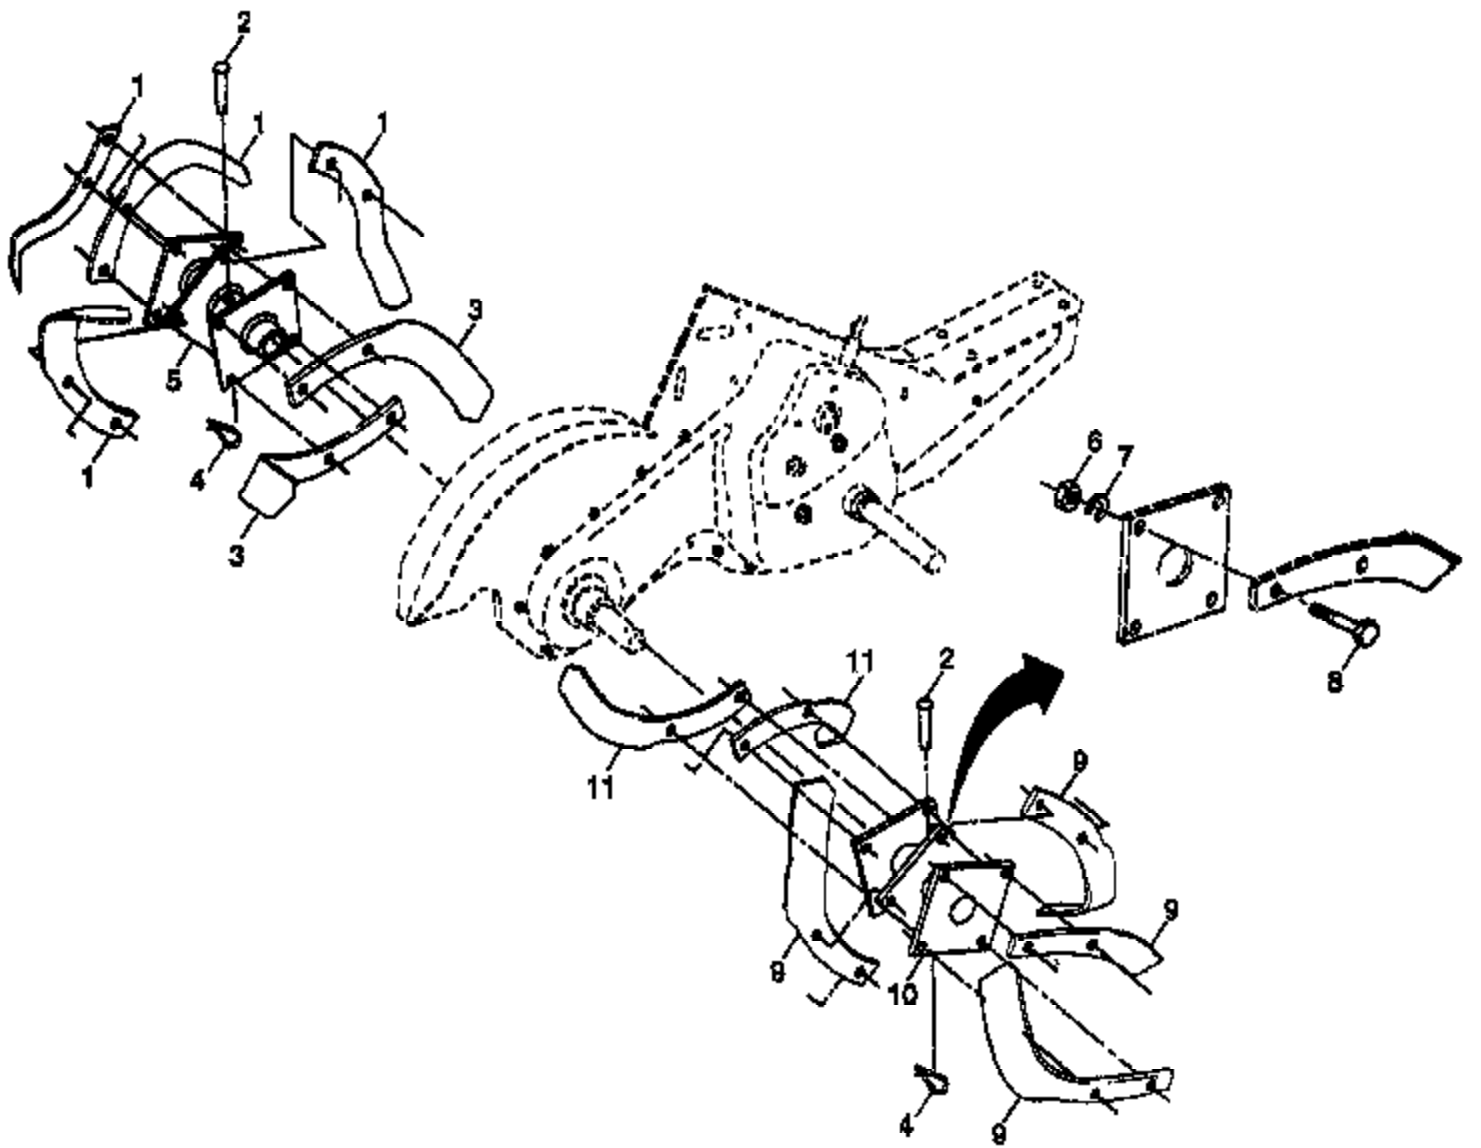

Ref #	Part Number	Qty	Description
1	4459J		Tine, Outer, L.H.
2	132673		Clevis Pin
3	6554J		Tine, Inner, L.H.
4	124660X		Clip, Hairpin
5	132727		Assembly, Hub and Plate, L.H.
6	73610600		Nut, Hex 3/8-24
7	10040600		Washer, Lock 3/8
8	74610616		Bolt, Hex 3/8-24 x 1
9	4460J		Tine, Outer, R.H.
10	132728		Assembly, Hub and Plate, R.H.
11	6555J		Tine, Inner, R.H.

PPRT55A TillerPage 10 of 14
Tine Assembly