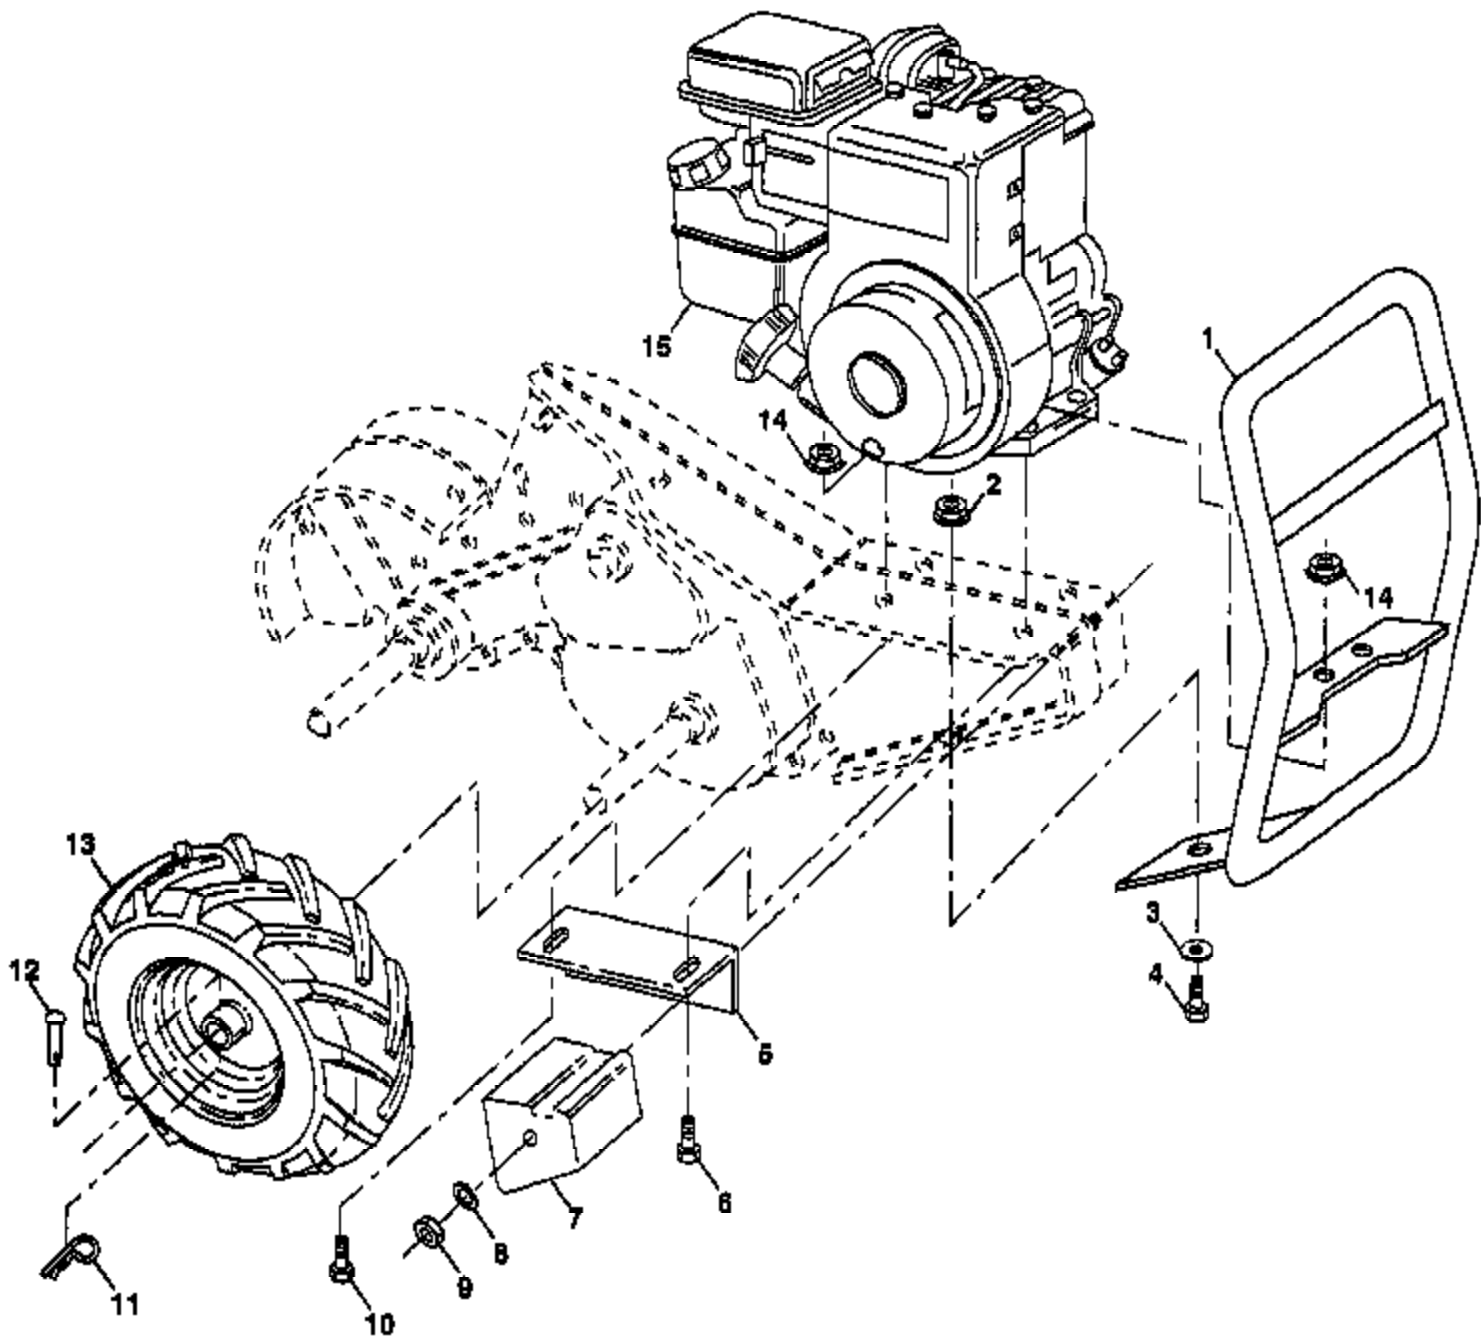

Ref #	Part Number	Qty	Description
1	155951		Bumper
2	73970500		Locknut, Hex, Flange 5/16-18
3	19111116		Washer 11/32 x 11/16 x 16 Ga.
4	74760512		Bolt, Hex 5/16-18 x 3/4
5	102332		Bracket, Reinforcement
6	74760532		Bolt, Hex 5/16-18 x 2
7	102173		Counter Weight, R.H.
8	10040600		Washer, Lock 3/8
9	73220600		Nut, Hex 3/8-16
10	74760524		Bolt, Hex 5/16-18 x 1-1/2
11	124788X		Clip, Hairpin
12	126875X		Rivet, Drilled
13	5015J	PPRT55A Tire	Right Side
	124366X	Mainframe, Right	Side
	532124718		Tire Valve
14	73510500		Nut, Keps 5/16-18
15			Engine, Tec (Model No. OHH55-69001A)

PPRT55A Tire Page 8 of 14
Mainframe, Right Side