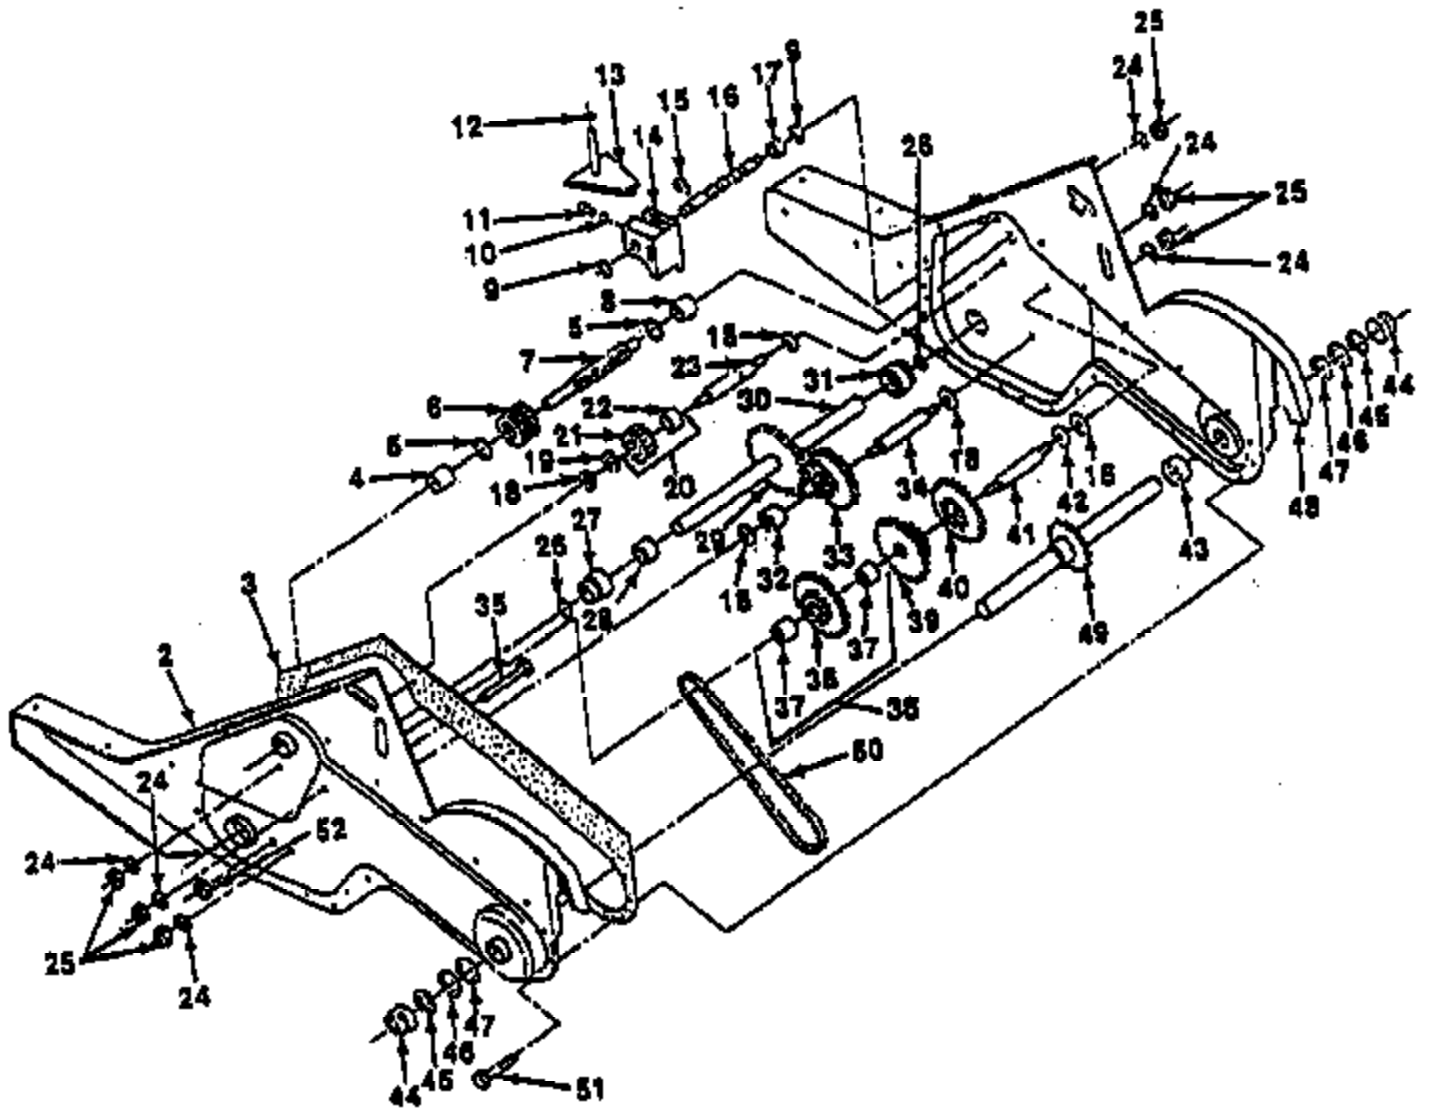

Ref #	Part Number	Qty	Description
1	532121146		Transmission Assembly (Inc. 2-52)
2	532121147		Gearcase, L.H. w/Bearing (Inc. 4)
3	532106211		Gasket, Gearcase
4	532005020		Bearing, Needle
5	532001370		Washer, Thrust 5/8 x 1.10 x 1/32
6	532102113		Pinion, Input
7	532102110		Shaft, Input
8	532124792		Bearing, Needle
9	532102136		Washer, Seal
10	532124697		Ball, Steel
11	532100371		Spring, Shift, Fork
12	532106160		O-Ring
13	532102107		Arm, Shift
14	532008353		Fork, Shift
15	812000039		Ring, Klip
16	532102109		Shaft, Shift
17	532104159		Spacer, Split
18	532004358		Washer
19	812000040		Ring, Klip
20	532102114		Gear, Assembly, Idler, Reverse (Includes Key Nos. 21 and 22)
21	532102115		Gear, Idler, Reverse
22	532006803		Bearing, Needle
23	532102111		Shaft, Idler, Reverse
24	810040700		Washer, Lock 7/16
25	873610700		Nut, Hex 7/16-20
26	532102128		O-Ring
27	532102100		Bearing, Shaft, Ground Drive
28	532106390		Spacer 0.765 x 1.125 x 1.23
29	532102134		Chain #35-50 Pitch
30	532109204		Ground Shaft Assembly
31	532102106		Bearing, Shaft, Ground Drive
32	532106388		Spacer 0.70 x 1.00 x 1.150
33	532102121		Sprocket and Gear Assembly
34	532102112		Shaft, Reduction (2nd)
35	532102101		Screw, Whiz, Lock 5/16-18 x 3-1/2
36	532106141		Sprocket Assembly w/Bearing (Includes Key Nos. 37 and 38)
37	532124791		Bearing, Needle
38	532106142		Sprocket, Tine
39	532105345		Gear, Cluster, Red 1st & 2nd
40	532105346		Gear, Reverse
41	532008358		Shaft, Reduction (1st)
42	532004220		Washer, Thrust
43	532106146		Spacer 1.01 x 1.75 x 0.760
44	532009672		Cup, Formed
45	532102144		Ring, Spiral
46	532009676		Seal, Ring, Rubber
47	532009674		Seal, Oil
48	532121745		Gearcase, R.H. w/Bearing (Includes Key No. 8)
49	532106144		Shaft, Tine
50	532106147		Chain, Roller #50-50 Pitch
51	817580408		Screw 1/4-20 x 1/2
52	873220500		Nut, Hex 5/16-18
	532006066		Grease, Plastilube #1 Not Shown.

PPRT5 Tiller, Page 12 of 12
TRANSMISSION