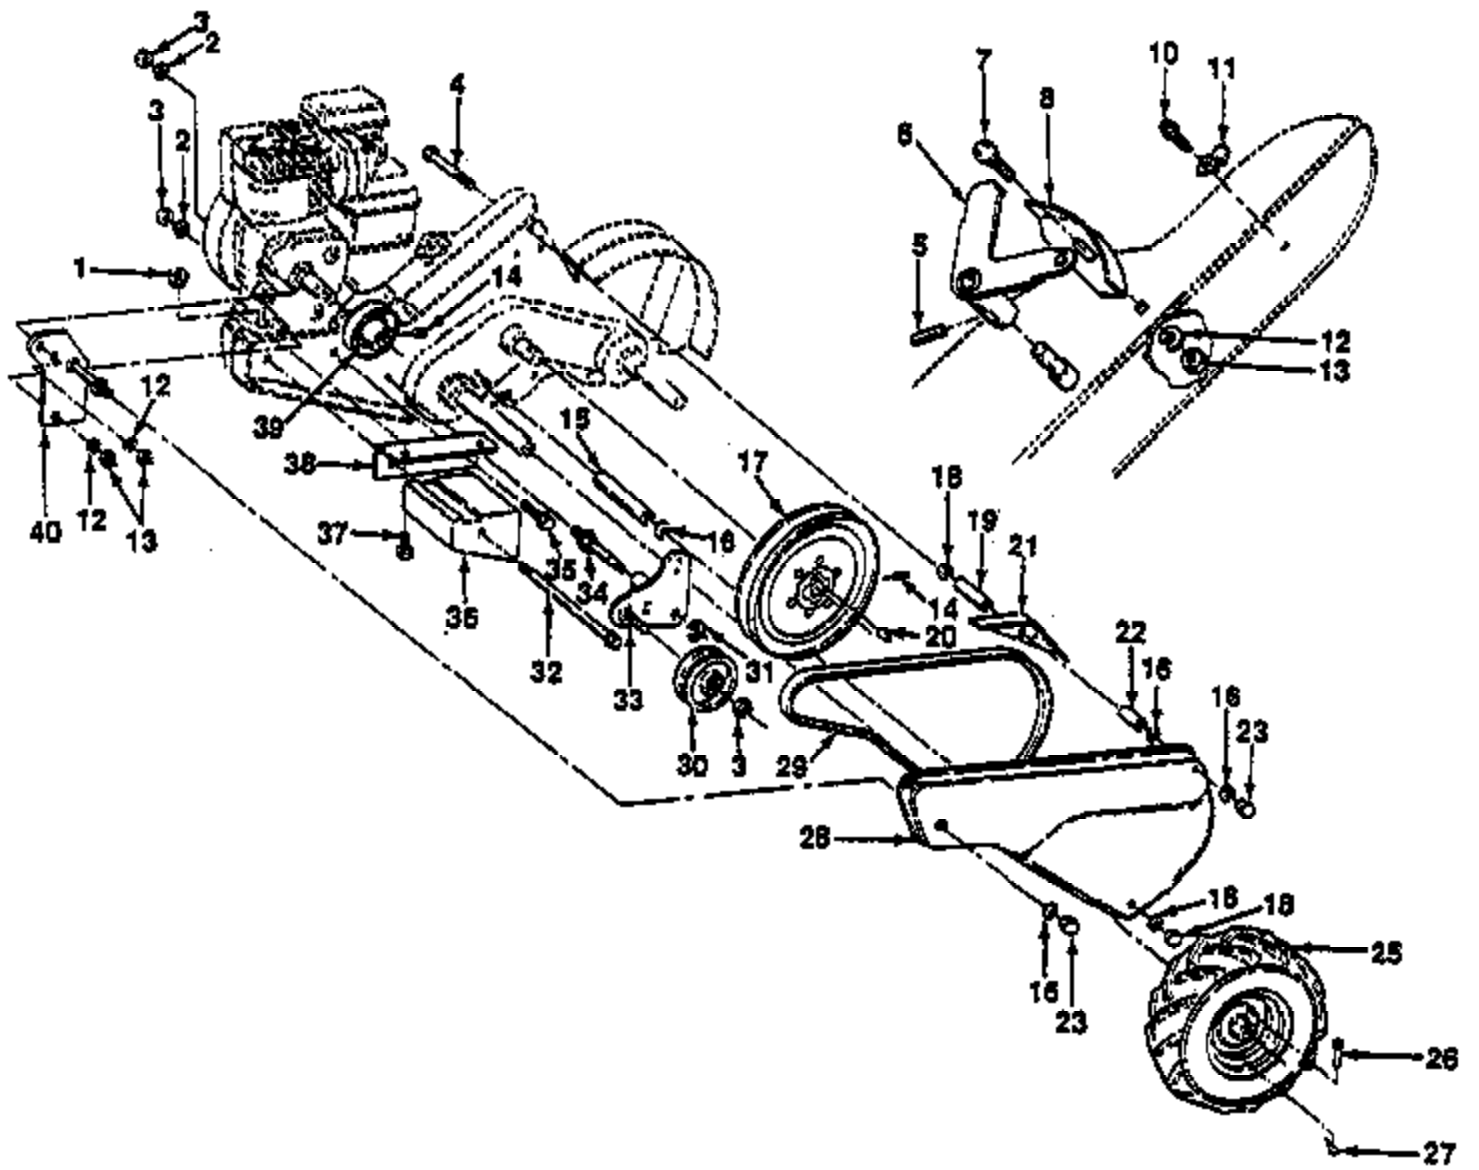

Ref #	Part Number	Qty	Description
1	873510500		Nut, Keps 5/16-18
2	810040600		Washer, Lock 3/8
3	873220600		Nut, Hex 3/8-16
4	874930576		Bolt, Hex 5/16-18 x 4-3/4
5	532001572		Pin, Roll
6	532110111		Lever, Shift
7	872110404		Bolt Carriage 1/4-20 x 1/2 Gr. 5
8	532008700		Panel, Shift Indicator
10	532086777		Screw, Hex, Washer Head, Slotted #10-24 x 1/2
11	532009484		Clip
12	810040400		Washer, Lock 1/4
13	873220400		Nut, Hex 1/4-20
14	823230506		Screw, Set Hex 5/16-18 x 3/8
15	532120938		Spacer, Split 0.327 x 0.42 x 2.68
16	819111116		Washer 11/32 x 11/16 x 16 Ga.
17	532100473		Sheave, Transmission
18	873220500		Nut, Hex 5/16-18
19	532110651		Spacer, Split 0.327 x 0.42 x 1.75
20	532002649		Key, Square 3/16 x 1-1/8
21	532110653		Guard, Pinch Point
22	532110652		Spacer, Split 0.327 x 0.42 x 2.09
23	532104214		Nut, Cap 5/16-18
25	532102190		Tire
	532124258		Rim
	532124718		Tire Valve
26	532126875		Rivet, Drilled
27	532124788		Clip, Hairpin
28	532124712		Guard, Belt
29	532102143		Belt, V
30	532104679		Pulley, Idler
31	812000032		Ring, Klip
32	532102384		Bolt, Hex 5/16-16 x 12
33	532105611		Bracket, Idler
34	532102141		Shaft, Idler Arm
35	874760616		Bolt, Hex 3/8-16 x 1
36	532102383		Counterweight, L. H.
37	874760524		Bolt, Hex 5/16-18 x 1-1/2
38	532102331		Bracket, Reinforcement, L.H.
39	532102142		Sheave, Engine
40	532102376		Bracket, Guard, Belt
	532102180		Decal, Shift Indicator Not Shown.
	532127353		Decal, Belt Guard Not Shown.

PPRT5 Tiller Page 4 of 12

MAINFRAME LEFT SIDE