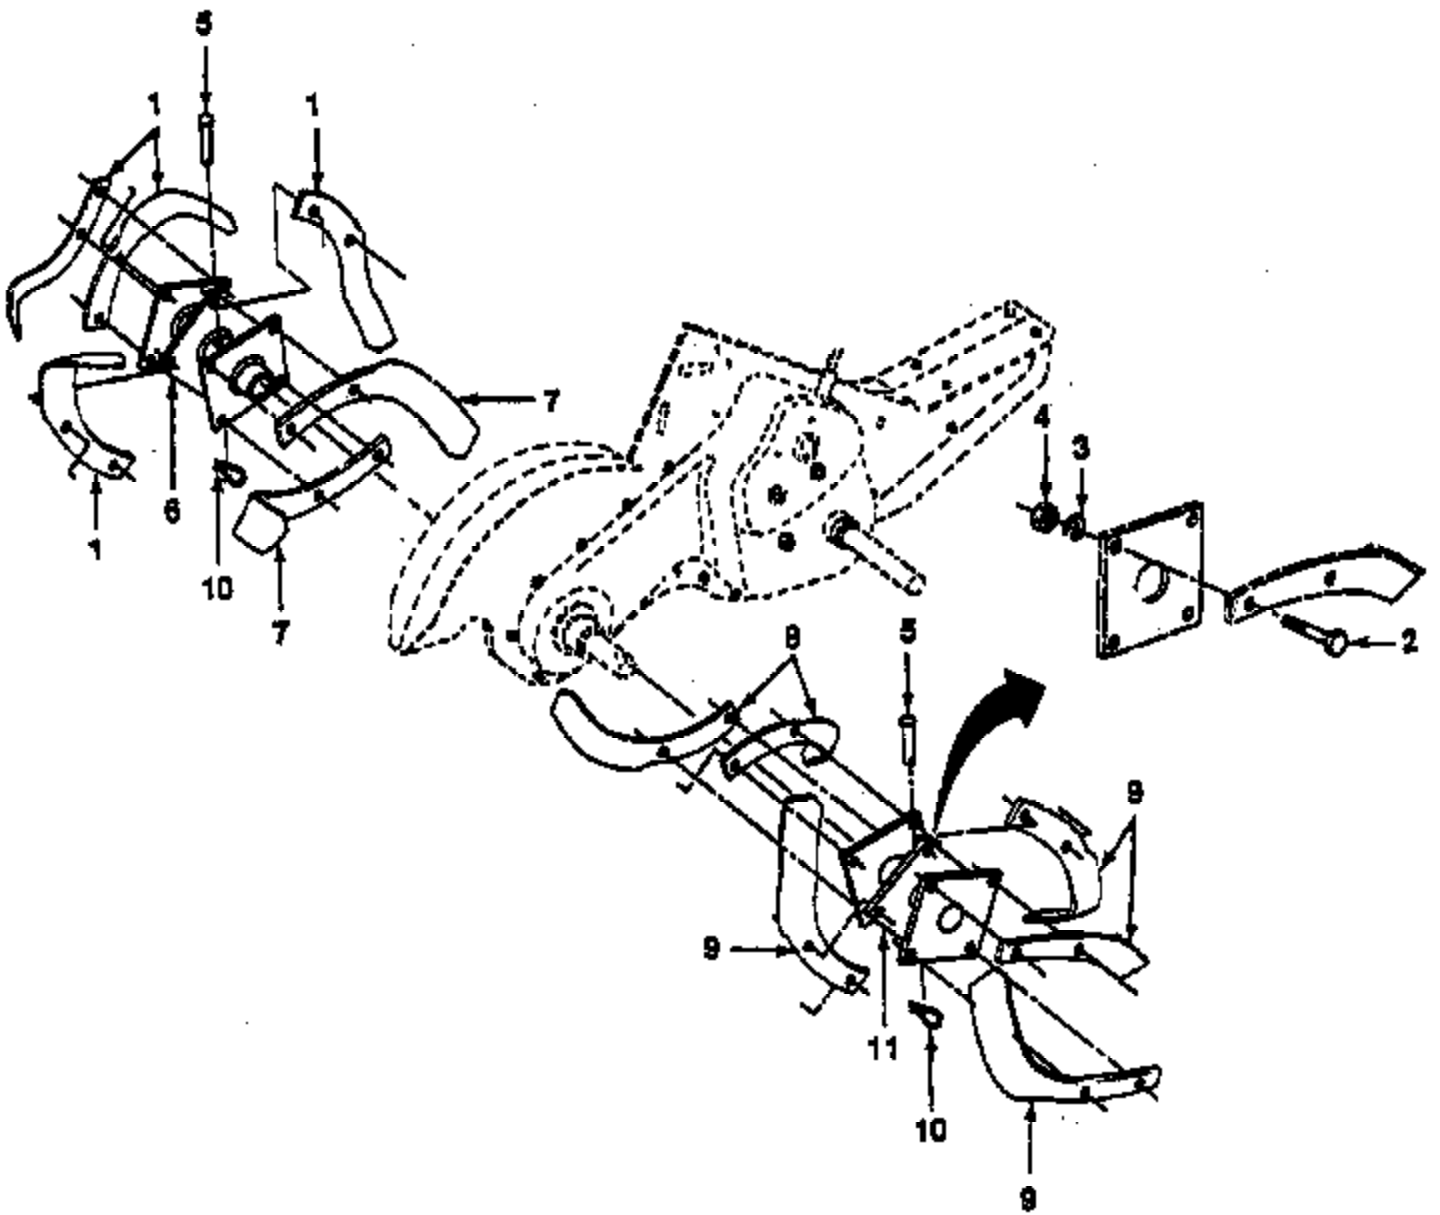

PPRT5 Tiller Page 4 of 12

MAINFRAME LEFT SIDE

Ref #	Part Number	Qty	Description
1	873510500		Nut, Keps 5/16-18
2	532102332		Bracket, Reinforcement
3	874760524		Bolt, Hex 5/16-18 x 1-1/2
4	532102173		Counter Weight, R.H.
5	810040600		Washer, Lock 3/8
6	873220600		Nut, Hex 3/8-16
7	532124788		Clip, Hairpin
8	532126875		Rivet, Drilled
9	532102190		Tire
	532124258		Rim
	532124718		Valve, Tire
	532121543		Decal, Engine Not Shown.
	532110593		Decal, Caution (Engine) Not Shown.

PPRT5 Tiller Page 6 of 12
 MAINFRAME, RIGHT SIDE

Ref #	Part Number	Qty	Description
1	898000129		Nut, Flange 5/16-18
2	532104086		Shield, Side, Outer L.H.
3	532124715		Shield Side
4	532008393		Pin, Stake, Depth
5	812000036		Ring, Klip
6	872140506		Bolt, Carriage 5/16-18 x 3/4 Gr 5
7	532008394		Spring
8	532109230		Spring, Stake, Depth
9	532124713		Shield, Tine
10	872040410		Bolt, Carriage 1/4-20 x 1-1/4 Gr. 5
11	873220500		Nut, Hex 5/16-18
12	810040500		Washer, Lock 5/16
13	872110508		Bolt, Carriage 5/16-18 x 1
14	532124343		Bracket, Shield, Tine
15	532104101		Shield, Side, Outer R.H.
16	873220400		Nut, Hex 1/4-20
17	810040400		Washer, Lock 1/4
19	532102701		Grip
20	873220600		Nut, Hex 3/8-16
21	532102156		Stake, Depth
22	874930632		Bolt, Hex 3/8-16 x 2
23	532004440		Hinge
24	872140404		Bolt, Carriage 1/4-20 x 1/2 Gr. 5
25	532124717		Cap, Vinyl
26	532109227		Pad, Idler
27	532124714		Shield, Leveling
29	532120588		Pin, Hinge
30	532008392		Bracket, Latch
31	872110510		Bolt, Carriage 5/16-18 x 1-1/4
	532120075		Decal, Warning (Leveling Shield) Not Shown.

PPRT5 Tiller Page 8 of 12
TINE SHIELD Bolt, Carriage 5/16-18 x 1

Ref #	Part Number	Qty	Description
1	532004459		Tine, L. H. Outer
2	874610616		Bolt, Hex 3/8-24 x 1
3	810040600		Washer, Lock 3/8
4	873610600		Nut, Hex 3/8-24
5	532004929		Pin, Clevis
6	532102380		Assembly, Hub and Plate L. H.
7	532006554		Tine, L. H. Inner
8	532006555		Tine, R. H. Inner
9	532004460		Tine, R. H. Outer
10	532124660		Clip, Hairpin
11	532102382		Assembly, Hub and Plate R. H.