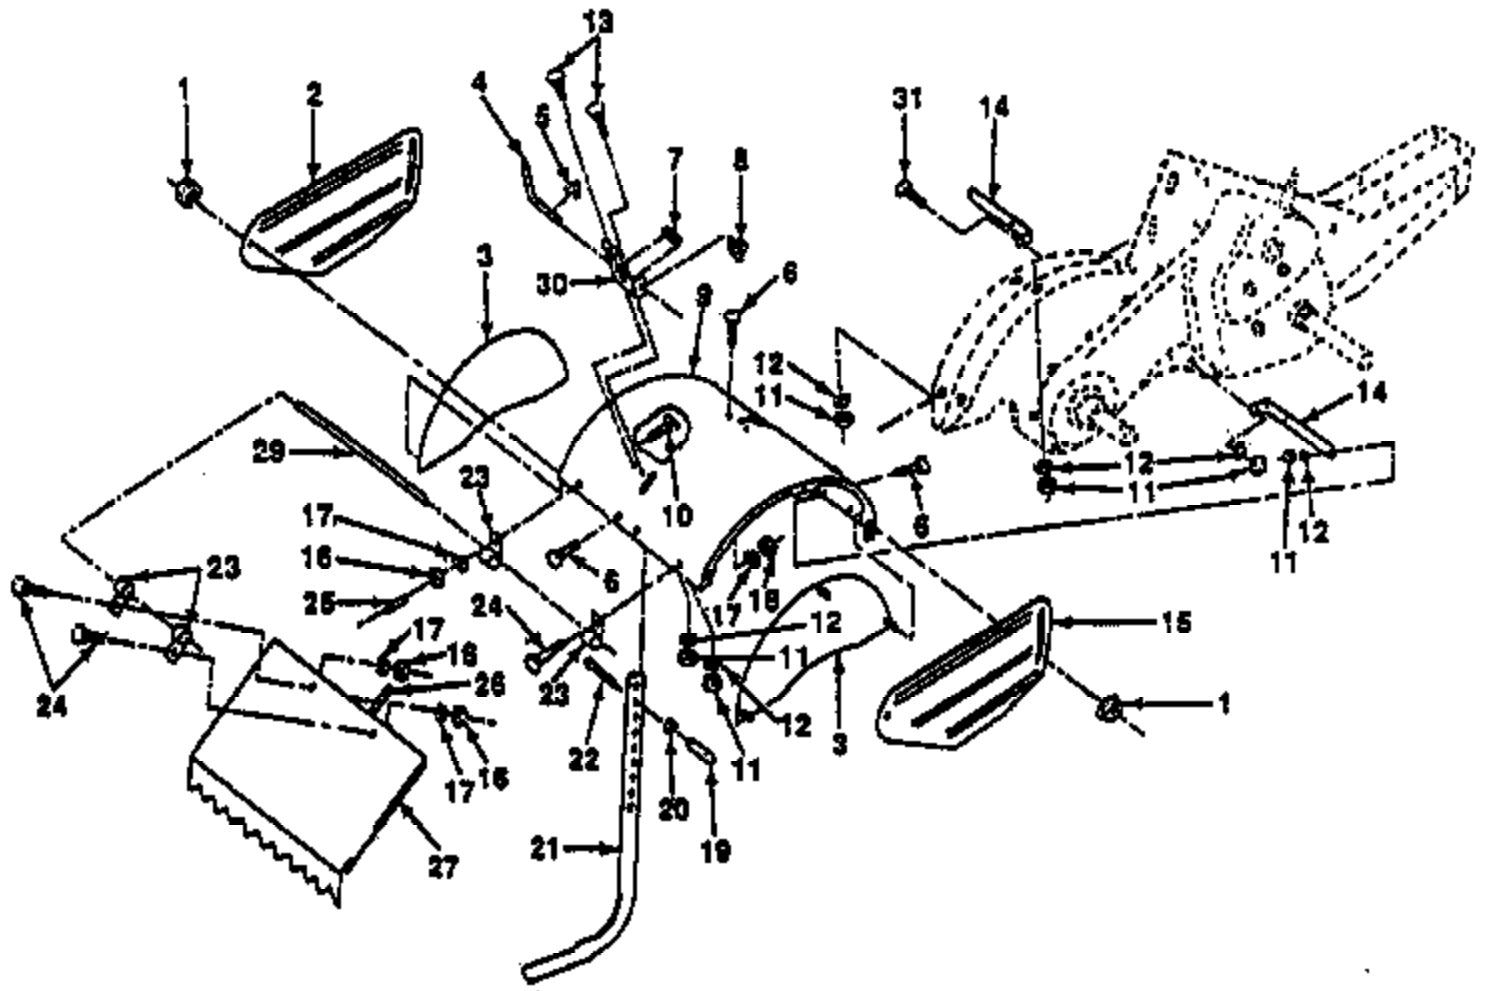

Ref #	Part Number	Qty	Description
1	898000129		Nut, Flange 5/16-18
2	532104086		Shield, Side, Outer L.H.
3	532124715		Shield Side
4	532008393		Pin, Stake, Depth
5	812000036		Ring, Klip
6	872140506		Bolt, Carriage 5/16-18 x 3/4 Gr 5
7	532008394		Spring
8	532109230		Spring, Stake, Depth
9	532124713		Shield, Tine
10	872040410		Bolt, Carriage 1/4-20 x 1-1/4 Gr. 5
11	873220500		Nut, Hex 5/16-18
12	810040500		Washer, Lock 5/16
13	872110508		Bolt, Carriage 5/16-18 x 1
14	532124343		Bracket, Shield, Tine
15	532104101		Shield, Side, Outer R.H.
16	873220400		Nut, Hex 1/4-20
17	810040400		Washer, Lock 1/4
19	532102701		Grip
20	873220600		Nut, Hex 3/8-16
21	532102156		Stake, Depth
22	874930632		Bolt, Hex 3/8-16 x 2
23	532004440		Hinge
24	872140404		Bolt, Carriage 1/4-20 x 1/2 Gr. 5
25	532124717		Cap, Vinyl
26	532109227		Pad, Idler
27	532124714		Shield, Leveling
29	532120588		Pin, Hinge
30	532008392		Bracket, Latch
31	872110510		Bolt, Carriage 5/16-18 x 1-1/4
	532120075		Decal, Warning (Leveling Shield) Not Shown.

PPRT5 Tiller Page 8 of 12
TINE SHIELD Bolt, Carriage 5/16-18 x 1