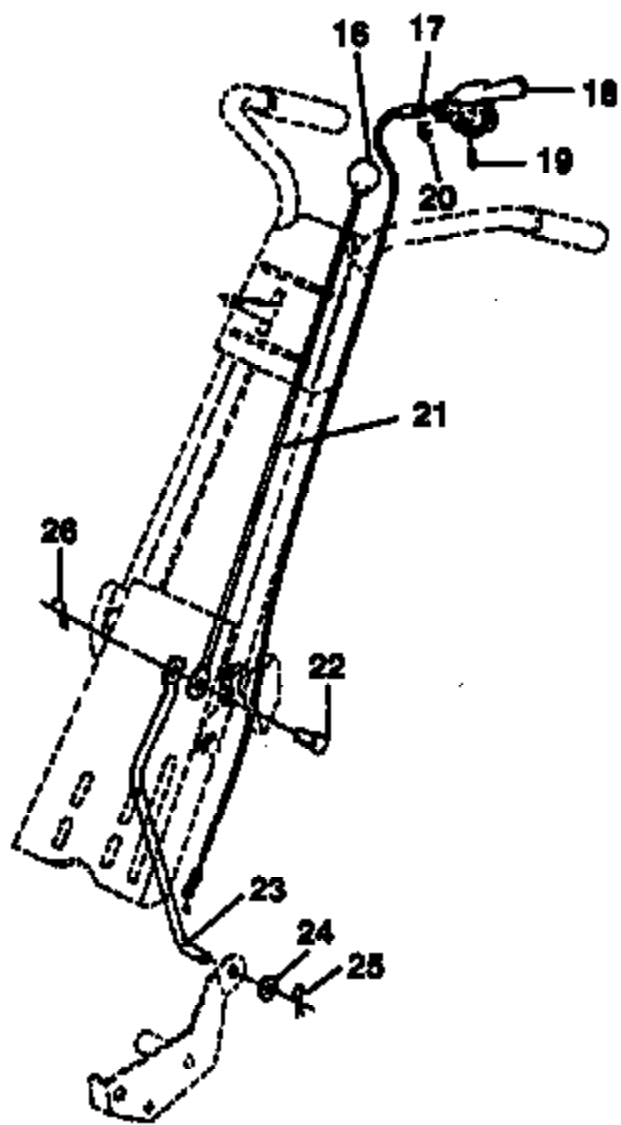

Ref #	Part Number	Qty	Description
1	532124684		Panel, Handle
2	872110510		Bolt, Carriage 5/16-18 x 1-1/4 Gr. 5
3	532002624		Handle, R.H.
4	871091008		Screw, Machine, Pan Hd. CR #10-24 UNC x 1/2
5	532125128		Bracket, Handle
6	872140512		Bolt, Carriage 5/16-18 UNC x 1-1/4
7	532127011		Control, Throttle
8	873731000		Nut, Keps #10-24 UNC
9	873680500		Locknut, Crown 5/16-18
10	819111116		Washer 11/32 x 11/16 x 16 Ga.
11	532009266		Grip, Handle
12	532002623		Handle, L.H.
13	819121414		Washer 9/8 x 7/8 x 14 Ga.
14	532063688		Knob, Handle
15	872140506		Bolt, Carriage 5/16-18 x 3/4 Gr. 5
16	532100196		Knob, Control, Reverse
17	532003066		Cable, Control, Tine
18	532002635		Lever, Control, Tine
19	823200405		Screw, Set, Socket, Forged, Headless 1/4-20 x 5
20	812000027		Ring, Klip
21	532101248		Rod, Reverse, Upper
22	532001778		Pin, Retaining
23	532002613		Rod, Reverse, Lower
24	819131316		Washer 13/32 x 13/16 x 16 Ga.
25	876020412		Pin, Cotter 1/8 x 3/4
26	876020308		Pin, Cotter 3/32 x 1/2
27	532000471		Bolt, Shoulder 5/16-18 x 3/4
28	810040500		Washer, Lock 5/16
29	873220500		Nut, Hex 5/16-18
30	898000129		Nut, Flanged 5/16-18
	532121751		Decal, Throttle (Handle Bracket) Not Shown.
	532121753		Decal, Reverse (Handle Bracket) Not Shown.
	532120431		Decal, Hand Placement (Handle, RH) Not Shown.
	532127344		Decal, Logo (Handle Bracket) Not Shown.
	532127345		Decal, HP (Handle Bracket) Not Shown.
	532127347		Manual, Operator's Not Shown.

PPFT5 Tiller Page 4 of 10
Washer 9/8 x 7/8 x 14 Ga.
HANDLE ASSEMBLY