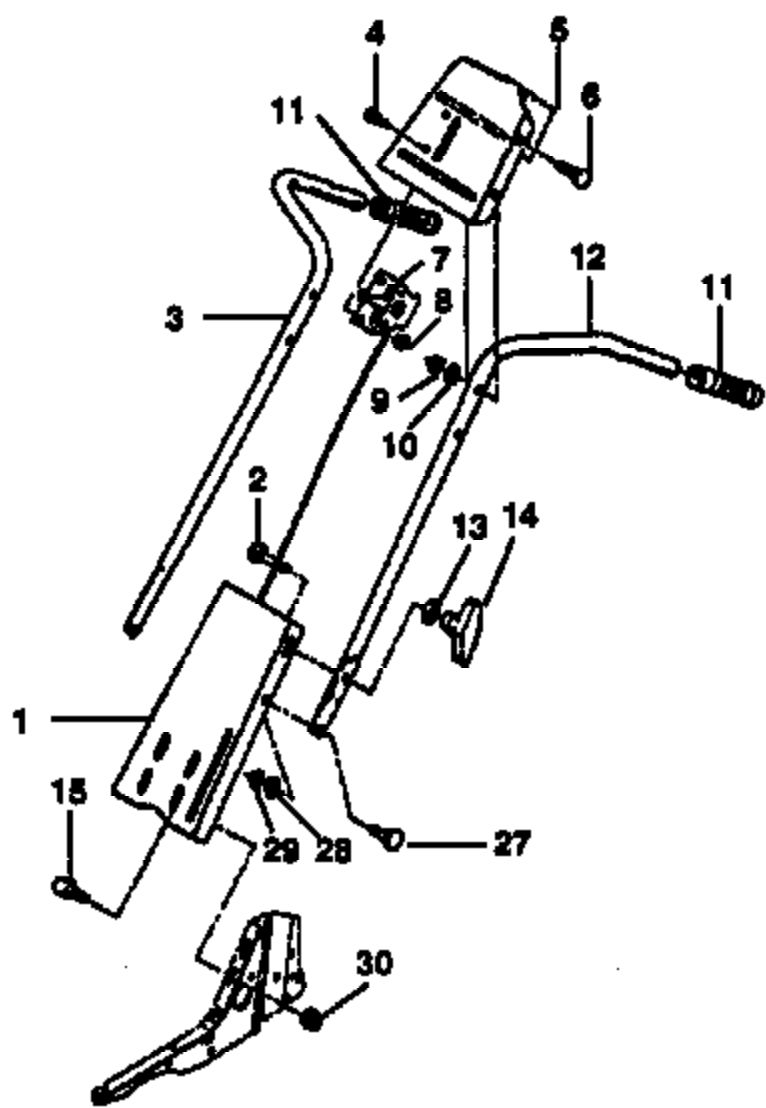

Ref #	Part Number	Qty	Description
1	532124684		Panel, Handle
2	872110510		Bolt, Carriage 5/16-18 x 1-1/4 Gr. 5
3	532002624		Handle, R.H.
4	871091008		Screw, Machine, Pan Hd. CR #10-24 UNC x 1/2
5	532125128		Bracket, Handle
6	872140512		Bolt, Carriage 5/16-18 UNC x 1-1/4
7	532127011		Control, Throttle
8	873731000		Nut, Keps #10-24 UNC
9	873680500		Locknut, Crown 5/16-18
10	819111116		Washer 11/32 x 11/16 x 16 Ga.
11	532009266		Grip, Handle
12	532002623		Handle, L.H.
13	819121414		Washer 9/8 x 7/8 x 14 Ga.
14	532063688		Knob, Handle
15	872140506		Bolt, Carriage 5/16-18 x 3/4 Gr. 5
16	532100196		Knob, Control, Reverse
17	532003066		Cable, Control, Tine
18	532002635		Lever, Control, Tine
19	823200405		Screw, Set, Socket, Forged, Headless 1/4-20 x 5
20	812000027		Ring, Klip
21	532101248		Rod, Reverse, Upper
22	532001778		Pin, Retaining
23	532002613		Rod, Reverse, Lower
24	819131316		Washer 13/32 x 13/16 x 16 Ga.
25	876020412		Pin, Cotter 1/8 x 3/4
26	876020308		Pin, Cotter 3/32 x 1/2
27	532000471		Bolt, Shoulder 5/16-18 x 3/4
28	810040500		Washer, Lock 5/16
29	873220500		Nut, Hex 5/16-18
30	898000129		Nut, Flanged 5/16-18
	532121751		Decal, Throttle (Handle Bracket) Not Shown.
	532121753		Decal, Reverse (Handle Bracket) Not Shown.
	532120431		Decal, Hand Placement (Handle, RH) Not Shown.
	532127344		Decal, Logo (Handle Bracket) Not Shown.
	532127345		Decal, HP (Handle Bracket) Not Shown.
	532127347		Manual, Operator's Not Shown.

PPFT5 Tiller Page 4 of 10
Washer 9/8 x 7/8 x 14 Ga.
HANDLE ASSEMBLY