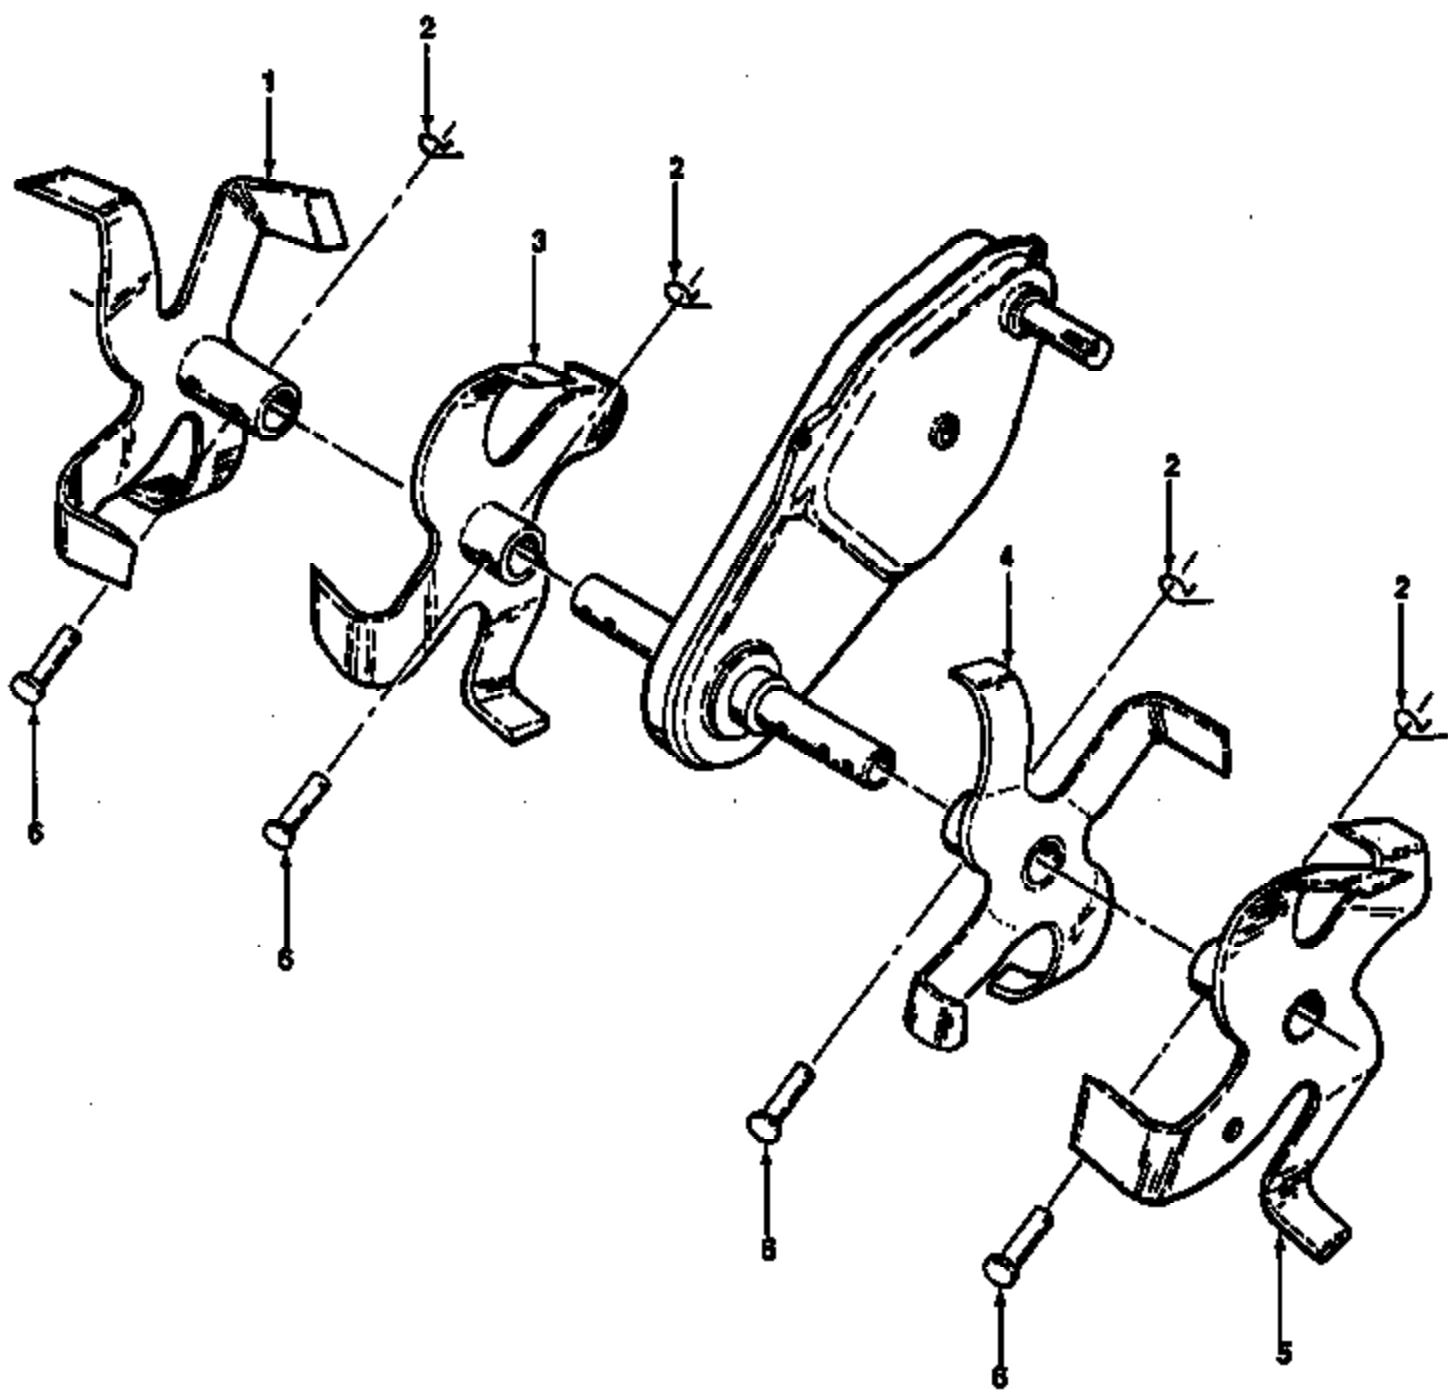

Ref #	Part Number	Qty	Description
1	532100746		Tine, Outer, R.H.
2	532124660		Clip, Hairpin
3	532124690		Tine, Inner, R.H.
4	532124689		Tine, Inner, L.H.
5	532100744		Tine, Outer, L.H.
6	532004929		Pin, Clevis

PPFT5 Tiller Page 6 of 10
TINES