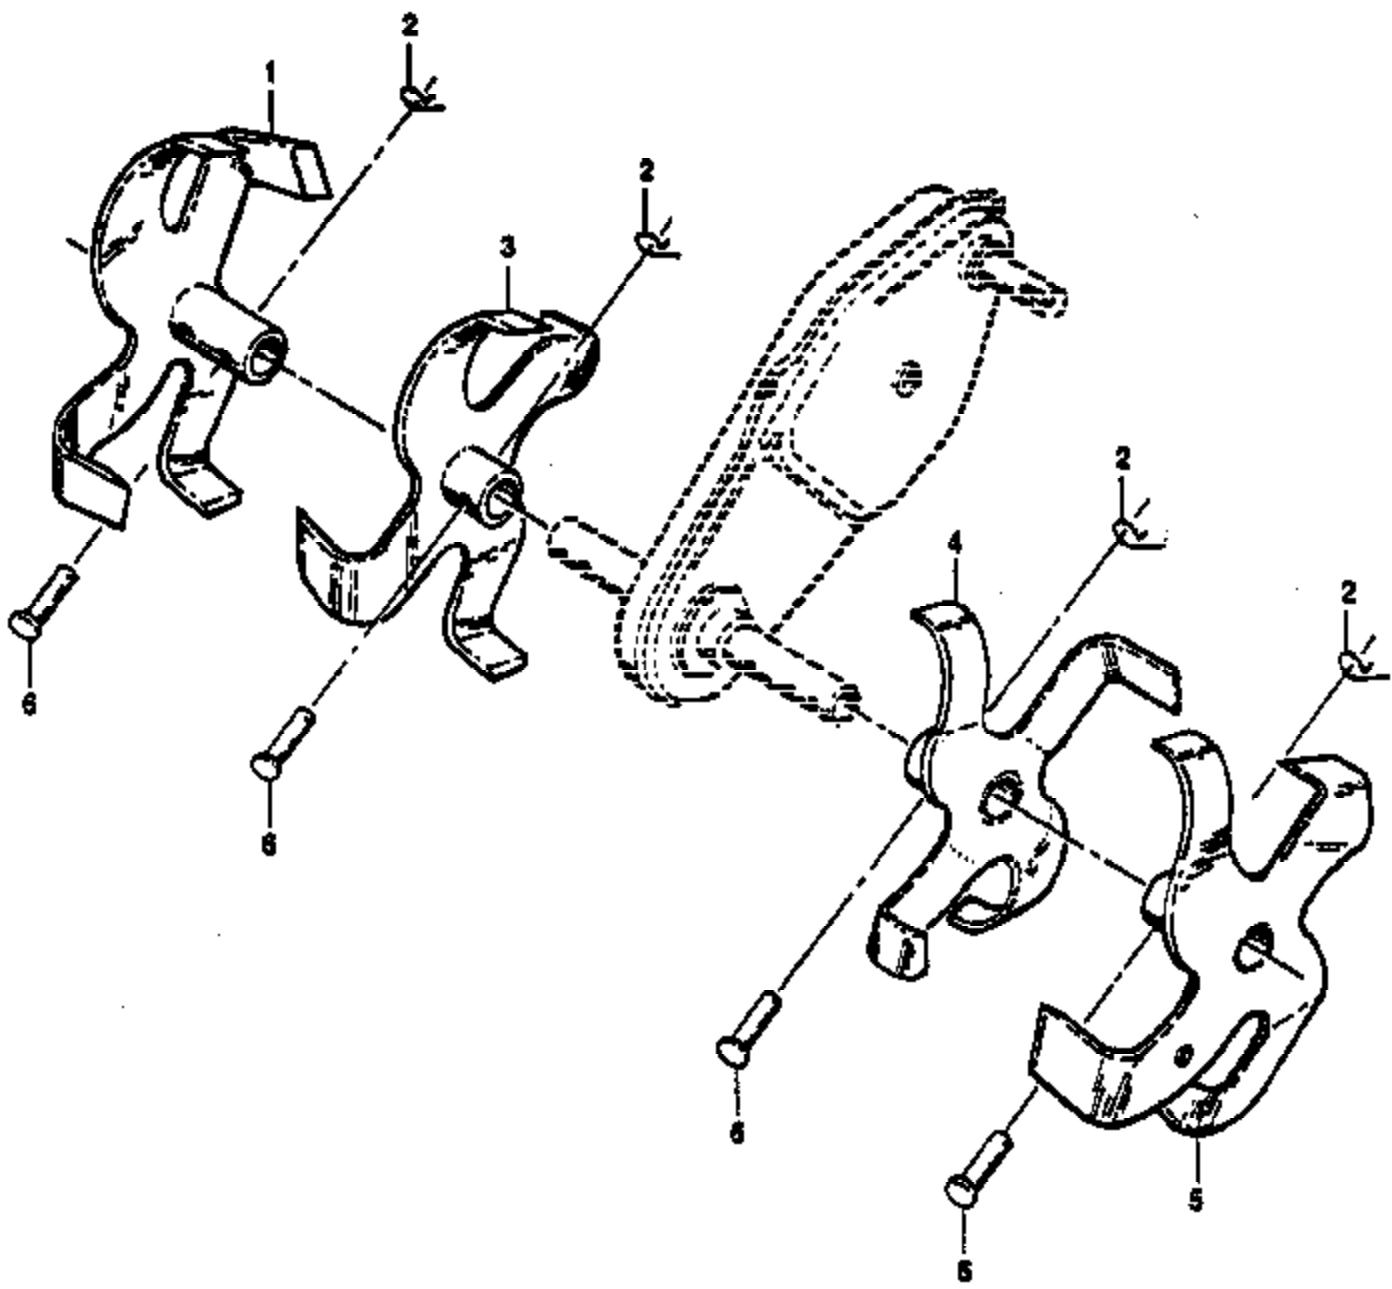

Ref #	Part Number	Qty	Description
1	532106860		Tine, Outer, R.H.
2	532124961		Clip, Hairpin
3	532106858		Tine, Inner, R.H.
4	532106857		Tine, Inner, L.H.
5	532106859		Tine, Outer, L.H.
6	532009194		Pin, Clevis

PPFT3C Tiller Page 8 of 12
TINE ASSEMBLY