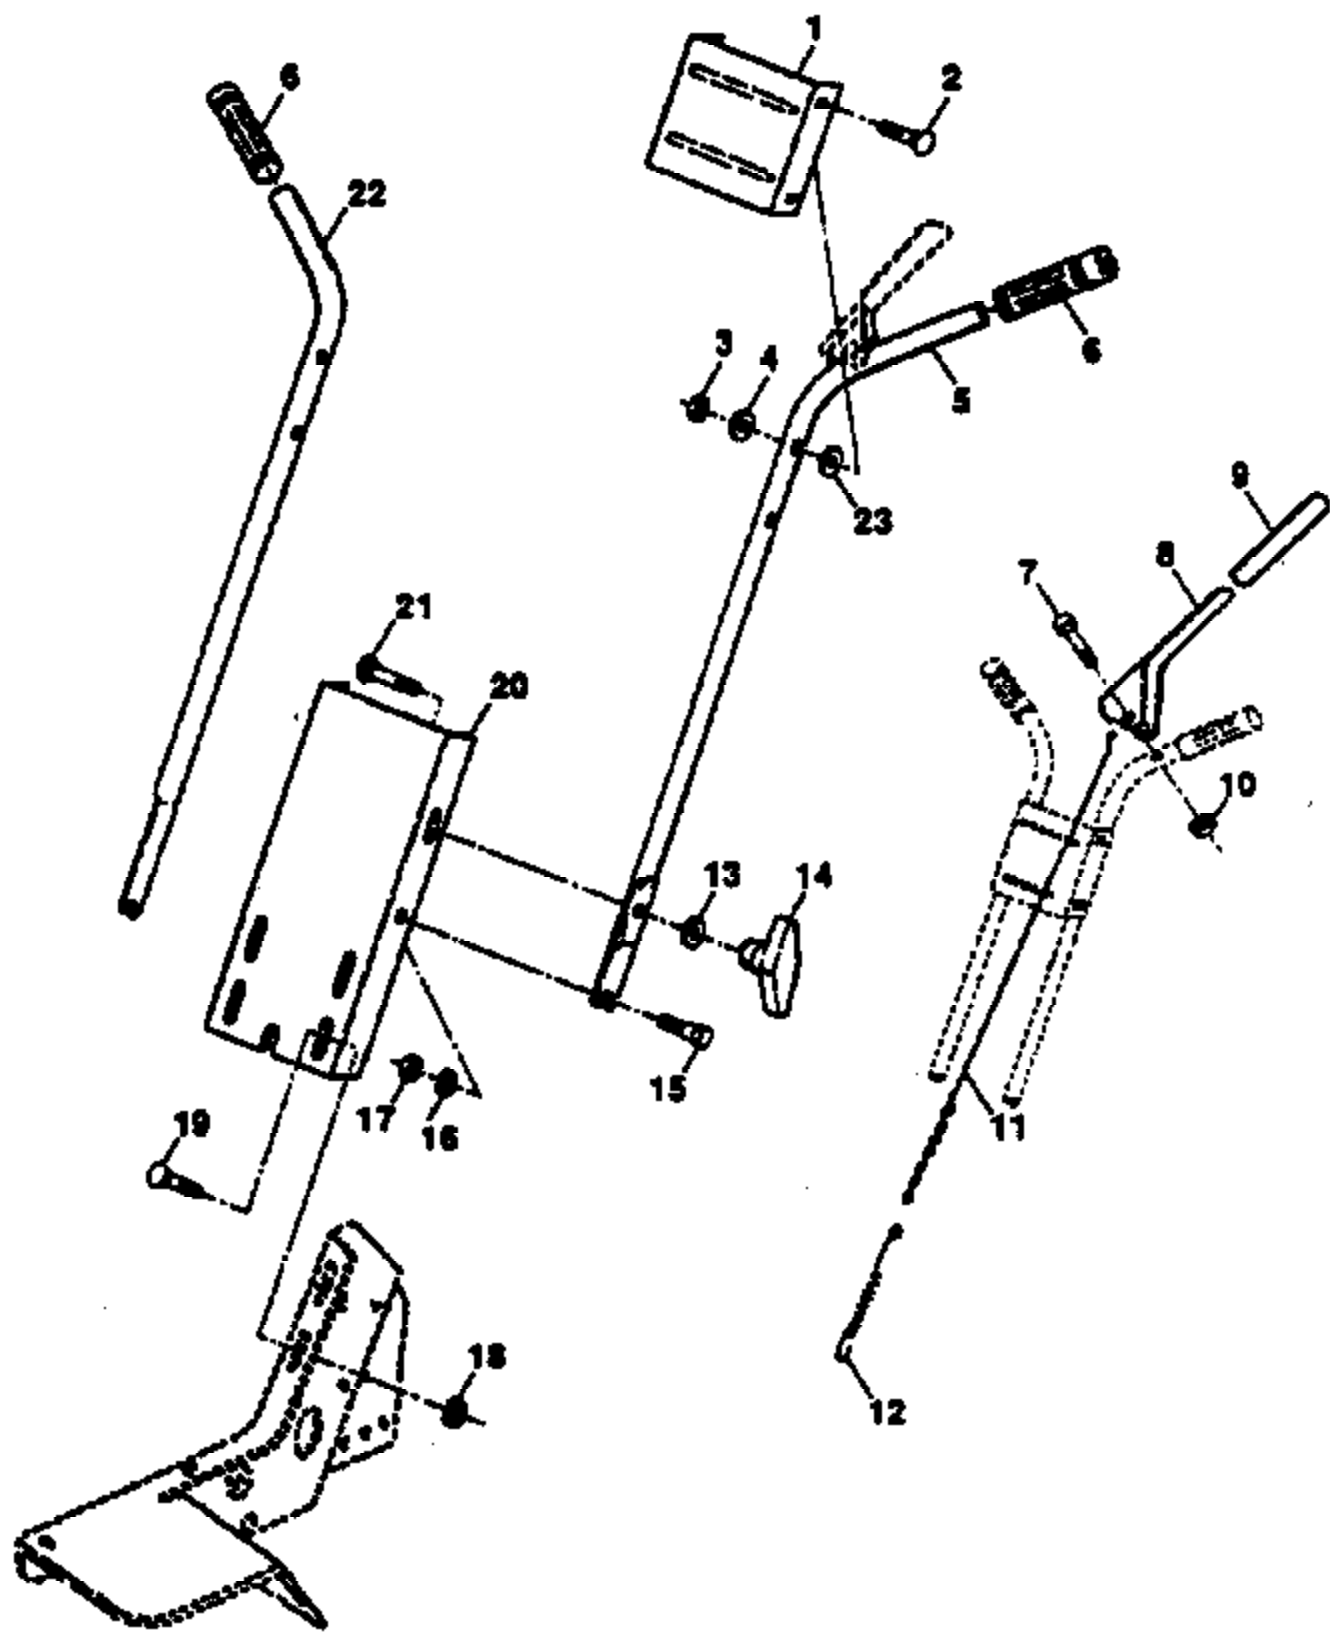

Ref #	Part Number	Qty	Description
1	532125461		Bracket, Handle
2	872140512		Bolt, Carriage 5/16-18 UNC x 1-1/2
3	873680500		Locknut, Crown 5/16-18
4	819111116		Washer 11/32 x 11/16 x 16 Ga.
5	532002621		Handle, L.H.
6	532009266		Grip, Handle
7	874760524		Bolt, Hex 5/16-18 x 1-1/2
8	532003069		Lever, Control, Tine
9	532124797		Grip, Lever
10	532124949		Nut, Hex
11	532003067		Cable, Control, Tine
12	532003070		Spring, Extension
13	819121414		Washer 9/8 x 7/8 x 14 Ga.
14	532136376		Knob, Handle
15	532000471		Bolt, Shoulder 5/16-18 x 3/4
16	810040500		Washer, Lock 5/16
17	873220500		Nut, Hex 5/16-18
18	898000129		Nut, Flanged 5/16-18
19	872140506		Bolt, Carriage 5/16-18 x 3/4 Gr. 5
20	532125462		Panel, Handle
21	872110510		Bolt, Carriage 5/16-18 x 1-1/4 Gr. 5
22	532002622		Handle, R.H.
23	819131312		Washer 13/32 x 13/16 x 12 Ga.

PPFT3B Tiller Page 6 of 12
HANDLE ASSEMBLY