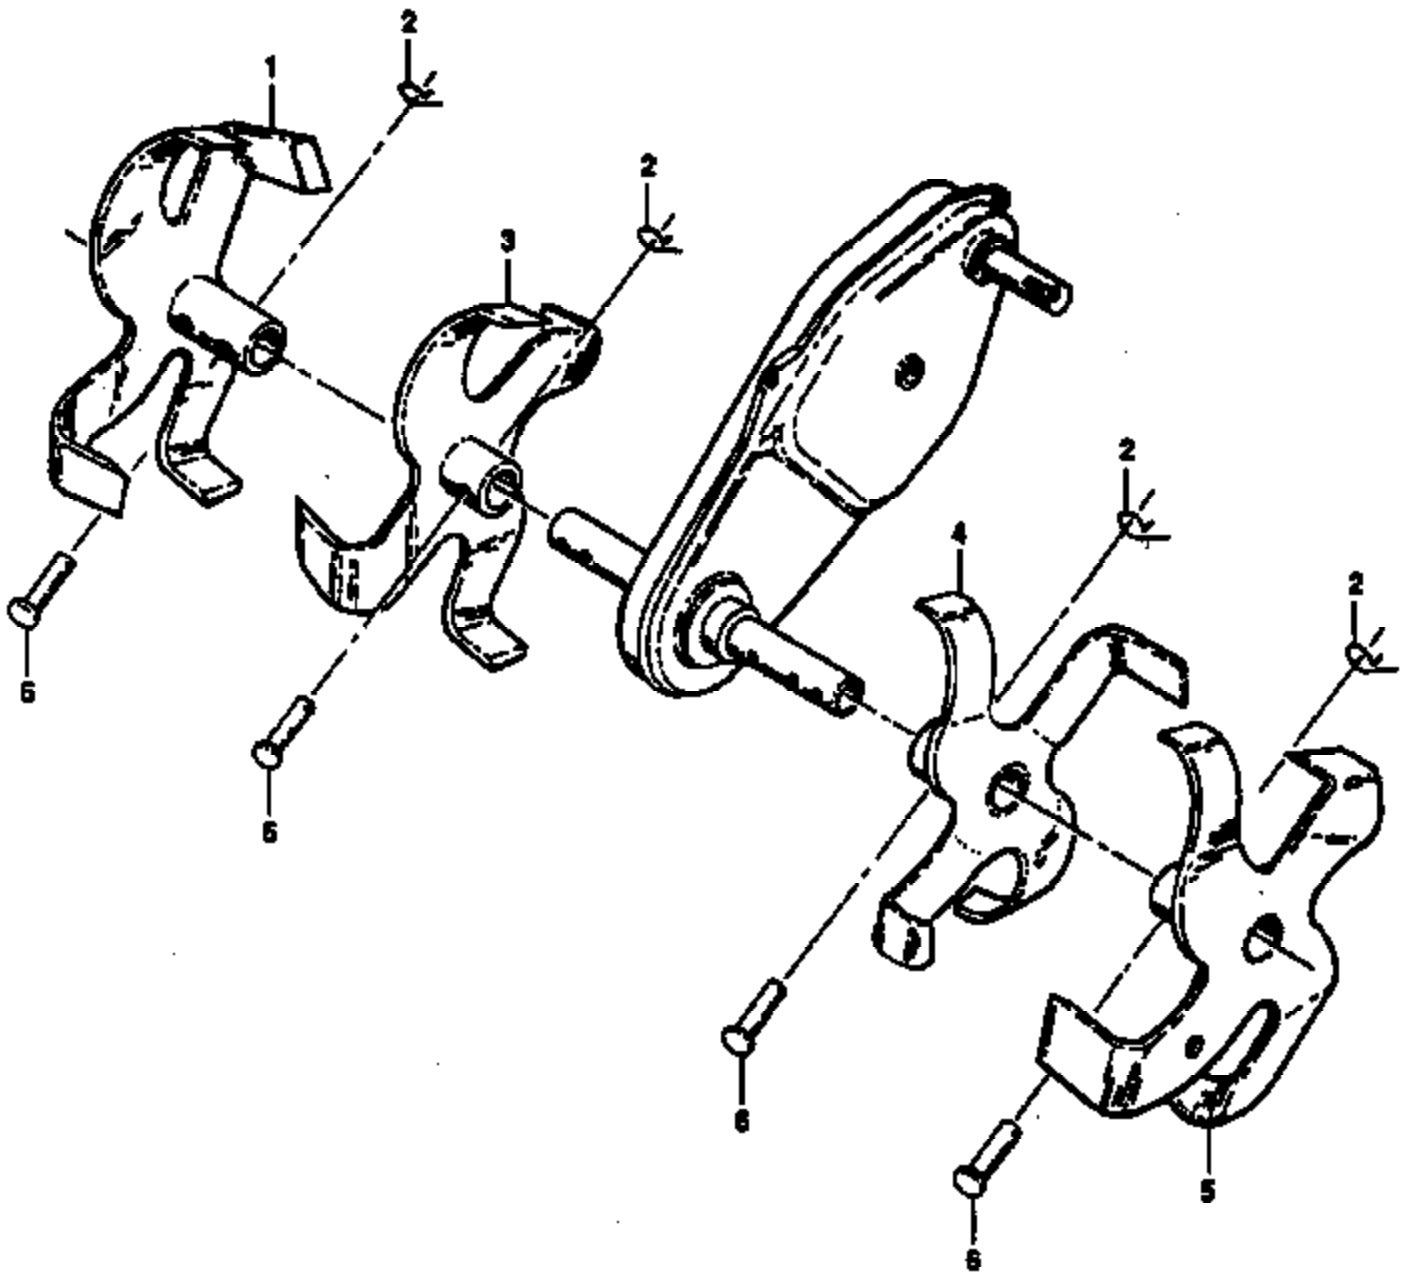

Ref #	Part Number	Qty	Description
1	532106860		Tine, Outer, R.H.
2	532124961		Clip, Hairpin
3	532106858		Tine, Inner, R.H.
4	532106857		Tine, Inner, L.H.
5	532106859		Tine, Outer, L.H.
6	532009194		Pin, Clevis

PPFT3B Tiller Page 8 of 12
TINE ASSEMBLY