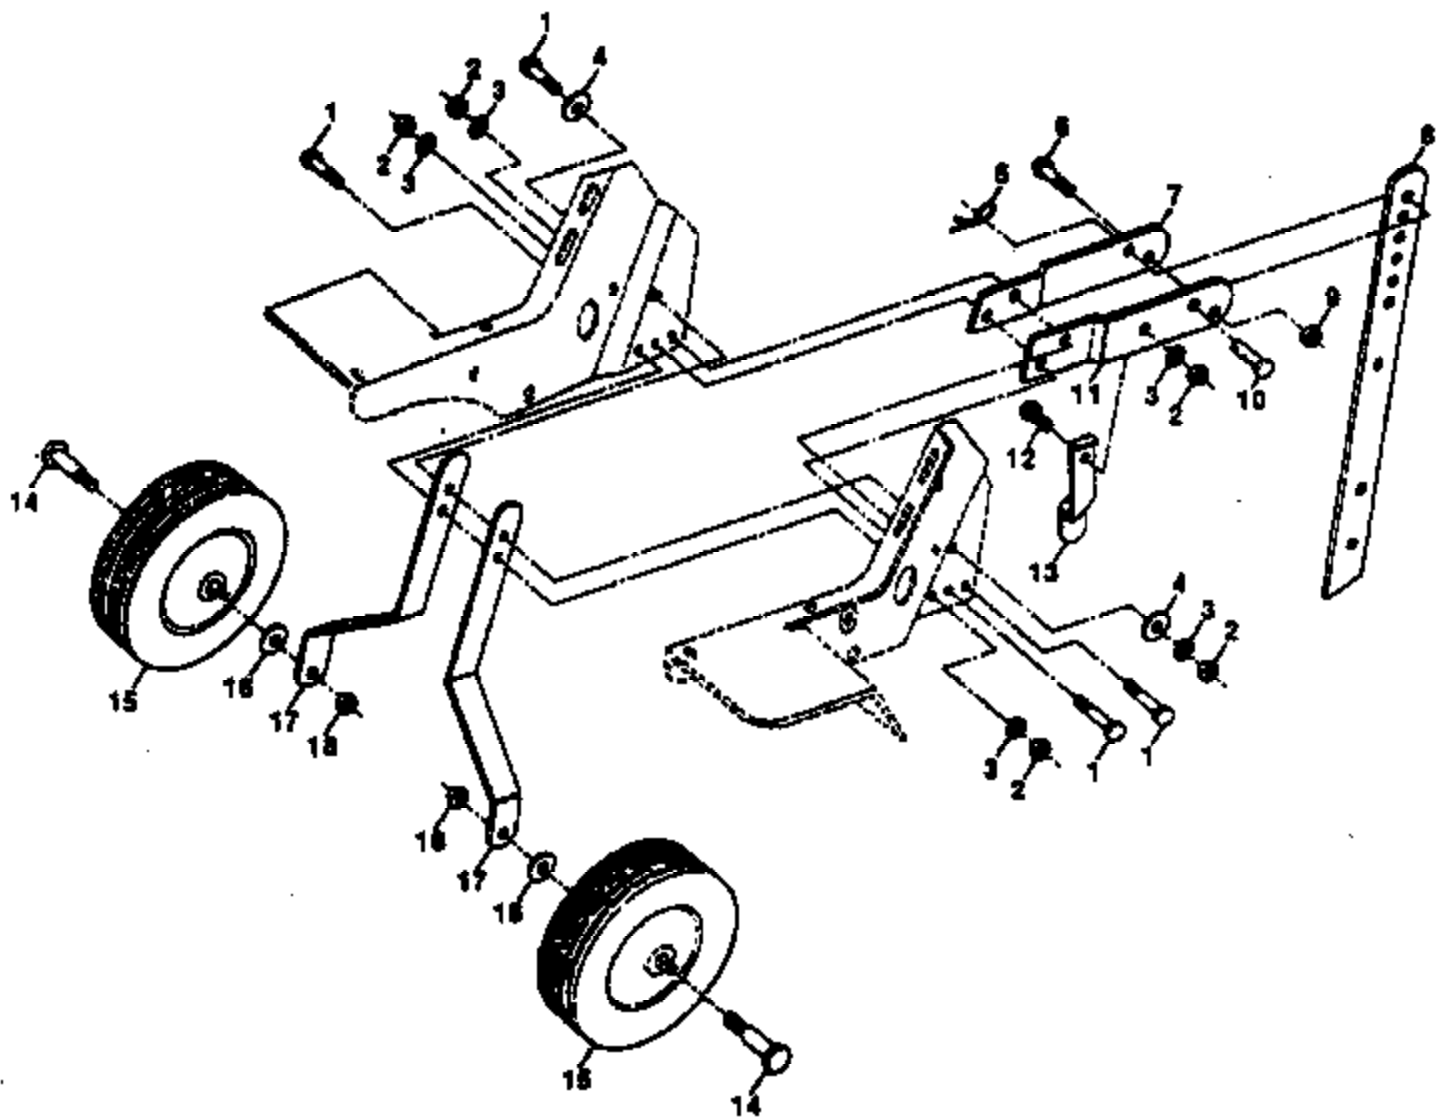

PPFT3B Tiller, Page 2 of 12

BELT GUARD AND PULLEY

Ref #	Part Number	Qty	Description
1	532134240		Decal, Logo
2	532132834		Decal, HP
3	532132833		Decal, Logo
4	532110594		Decal, Tine Control
5	532120431		Decal, Hand Placement
6	532110593		Decal, Caution
7	532126230		Decal, Briggs & Stratton
8	532120075		Decal, Warning, Rotating Tines
	532138009		Manual, Owner's Not Shown.

PPFT3B Tiller Page 6 of 12  
HANDLE ASSEMBLY

---

Ref #	Part Number	Qty	Description
1	532106860		Tine, Outer, R.H.
2	532124961		Clip, Hairpin
3	532106858		Tine, Inner, R.H.
4	532106857		Tine, Inner, L.H.
5	532106859		Tine, Outer, L.H.
6	532009194		Pin, Clevis

---

PPFT3B Tiller Page 8 of 12  
TINE ASSEMBLY

Ref #	Part Number	Qty	Description
1	874610412		Bolt, Hex 1/4-28 x 3/4 Gr. 5
2	810040400		Washer, Lock 1/4
3	819092016		Washer 9/32 x 1-1/4 x 16 Ga.
4	819091412		Washer 9/32 x 7/8 x 12 Ga.
5	874760544		Bolt, Hex 5/16-18 x 2-3/4
6	532125357		Bracket, Engine, R.H.
7	532009173		Spacer, Split
8	532125358		Bracket, Engine, L.H.
9	810040500		Washer, Lock 5/16
10	873220500		Nut, Hex 5/16-18
11	819131311		Washer 13/32 x 13/16 x 11 Ga.
12	810040600		Washer, Lock 3/8
13	532124701		Nut 3/8-24
14	532105391		Transmission
15	873510500		Nut, Keps 5/16-18
16	874610652		Bolt, Hex 3/8-24 x 3-1/4 Gr. 5
17	874760524		Bolt, Hex 5/16-18 x 1-1/2

PPFT3B Tiller, Page 10 of 12  
 TRANSMISSION

Ref #	Part Number	Qty	Description
1	874760520		Bolt, Hex 5/16-18 x 1-1/4
2	873220500		Nut, Hex 5/16-18
3	810040500		Washer, Lock 5/16
4	819121414		Washer 3/8 x 7/8 x 14 Ga.
5	532124961		Clip, Hairpin
6	874610624		Bolt, Hex 3/8-24 x 1-1/2 Gr. 5
7	532000318		Support, Depth Stake, R.H.
8	532009193		Depth Stake
9	532124701		Locknut 3/8-24
10	532009551		Pin, Clevis
11	532000317		Support, Depth Stake, L.H.
12	874760512		Bolt, Hex 5/16-18 x 3/4
13	532000325		Spring, Depth Stake
14	532121117		Bolt, Shoulder
15	532009186		Wheel
16	819131311		Washer 13/32 x 13/16 x 11 Ga.
17	532009189		Bracket, Wheel
18	873680600		Nut, Crownlock 3/8-16