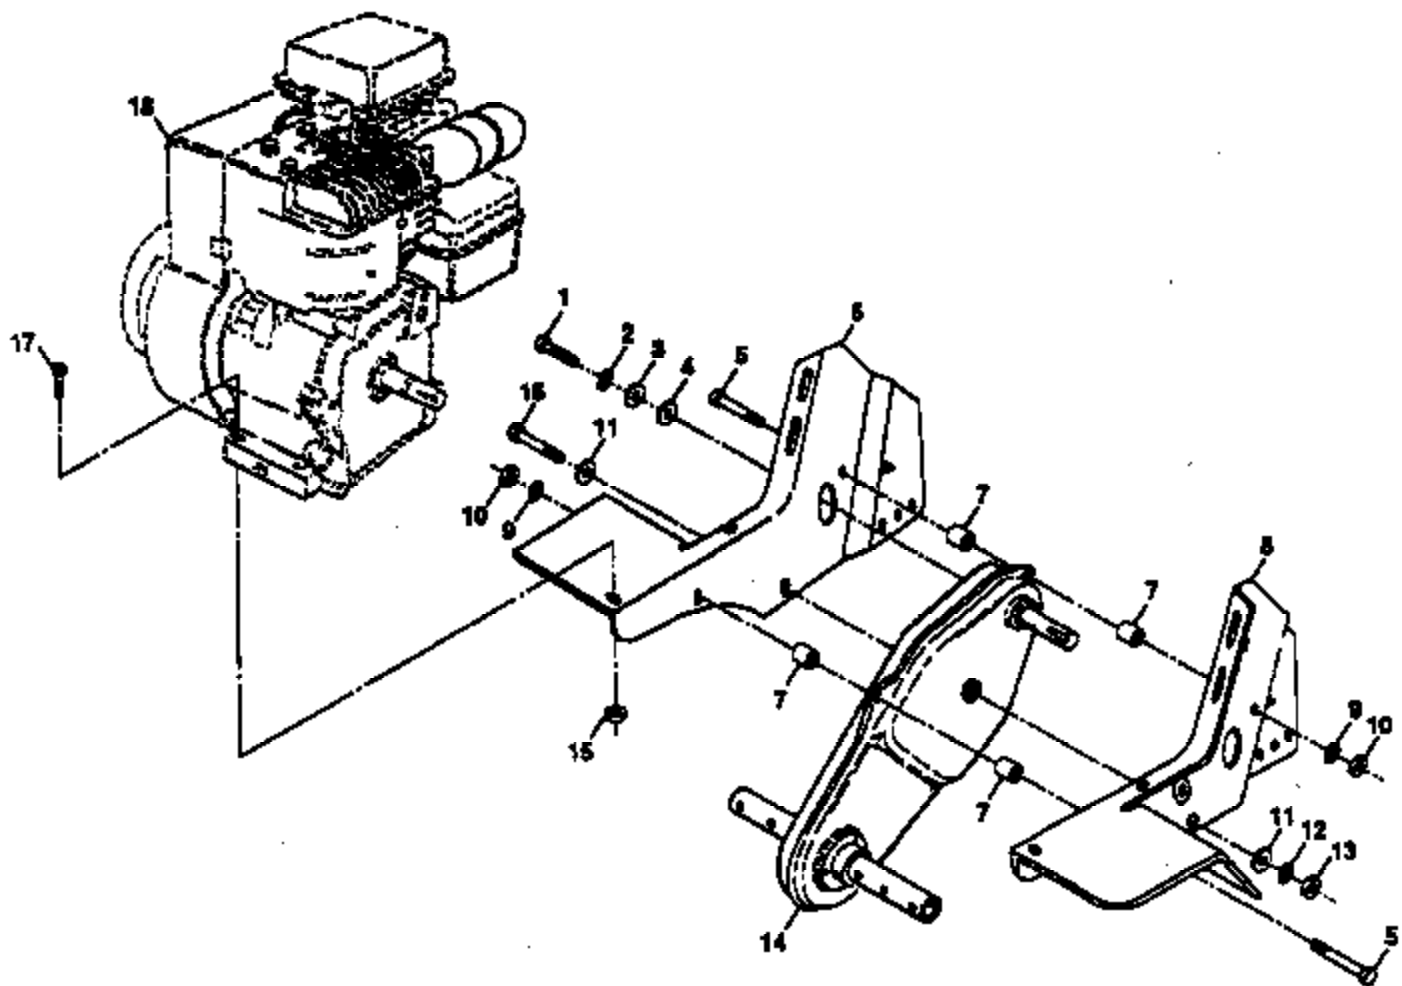

PPFT3B Tiller, Page 2 of 12

BELT GUARD AND PULLEY

Ref #	Part Number	Qty	Description
1	532134240		Decal, Logo
2	532132834		Decal, HP
3	532132833		Decal, Logo
4	532110594		Decal, Tine Control
5	532120431		Decal, Hand Placement
6	532110593		Decal, Caution
7	532126230		Decal, Briggs & Stratton
8	532120075		Decal, Warning, Rotating Tines
	532138009		Manual, Owner's Not Shown.

PPFT3B Tiller Page 6 of 12  
HANDLE ASSEMBLY

---

Ref #	Part Number	Qty	Description
1	532106860		Tine, Outer, R.H.
2	532124961		Clip, Hairpin
3	532106858		Tine, Inner, R.H.
4	532106857		Tine, Inner, L.H.
5	532106859		Tine, Outer, L.H.
6	532009194		Pin, Clevis

---

PPFT3B Tiller Page 8 of 12  
TINE ASSEMBLY

Ref #	Part Number	Qty	Description
1	874610412		Bolt, Hex 1/4-28 x 3/4 Gr. 5
2	810040400		Washer, Lock 1/4
3	819092016		Washer 9/32 x 1-1/4 x 16 Ga.
4	819091412		Washer 9/32 x 7/8 x 12 Ga.
5	874760544		Bolt, Hex 5/16-18 x 2-3/4
6	532125357		Bracket, Engine, R.H.
7	532009173		Spacer, Split
8	532125358		Bracket, Engine, L.H.
9	810040500		Washer, Lock 5/16
10	873220500		Nut, Hex 5/16-18
11	819131311		Washer 13/32 x 13/16 x 11 Ga.
12	810040600		Washer, Lock 3/8
13	532124701		Nut 3/8-24
14	532105391		Transmission
15	873510500		Nut, Keps 5/16-18
16	874610652		Bolt, Hex 3/8-24 x 3-1/4 Gr. 5
17	874760524		Bolt, Hex 5/16-18 x 1-1/2

PPFT3B Tiller, Page 10 of 12  
 TRANSMISSION

Ref #	Part Number	Qty	Description
1	874760520		Bolt, Hex 5/16-18 x 1-1/4
2	873220500		Nut, Hex 5/16-18
3	810040500		Washer, Lock 5/16
4	819121414		Washer 3/8 x 7/8 x 14 Ga.
5	532124961		Clip, Hairpin
6	874610624		Bolt, Hex 3/8-24 x 1-1/2 Gr. 5
7	532000318		Support, Depth Stake, R.H.
8	532009193		Depth Stake
9	532124701		Locknut 3/8-24
10	532009551		Pin, Clevis
11	532000317		Support, Depth Stake, L.H.
12	874760512		Bolt, Hex 5/16-18 x 3/4
13	532000325		Spring, Depth Stake
14	532121117		Bolt, Shoulder
15	532009186		Wheel
16	819131311		Washer 13/32 x 13/16 x 11 Ga.
17	532009189		Bracket, Wheel
18	873680600		Nut, Crownlock 3/8-16