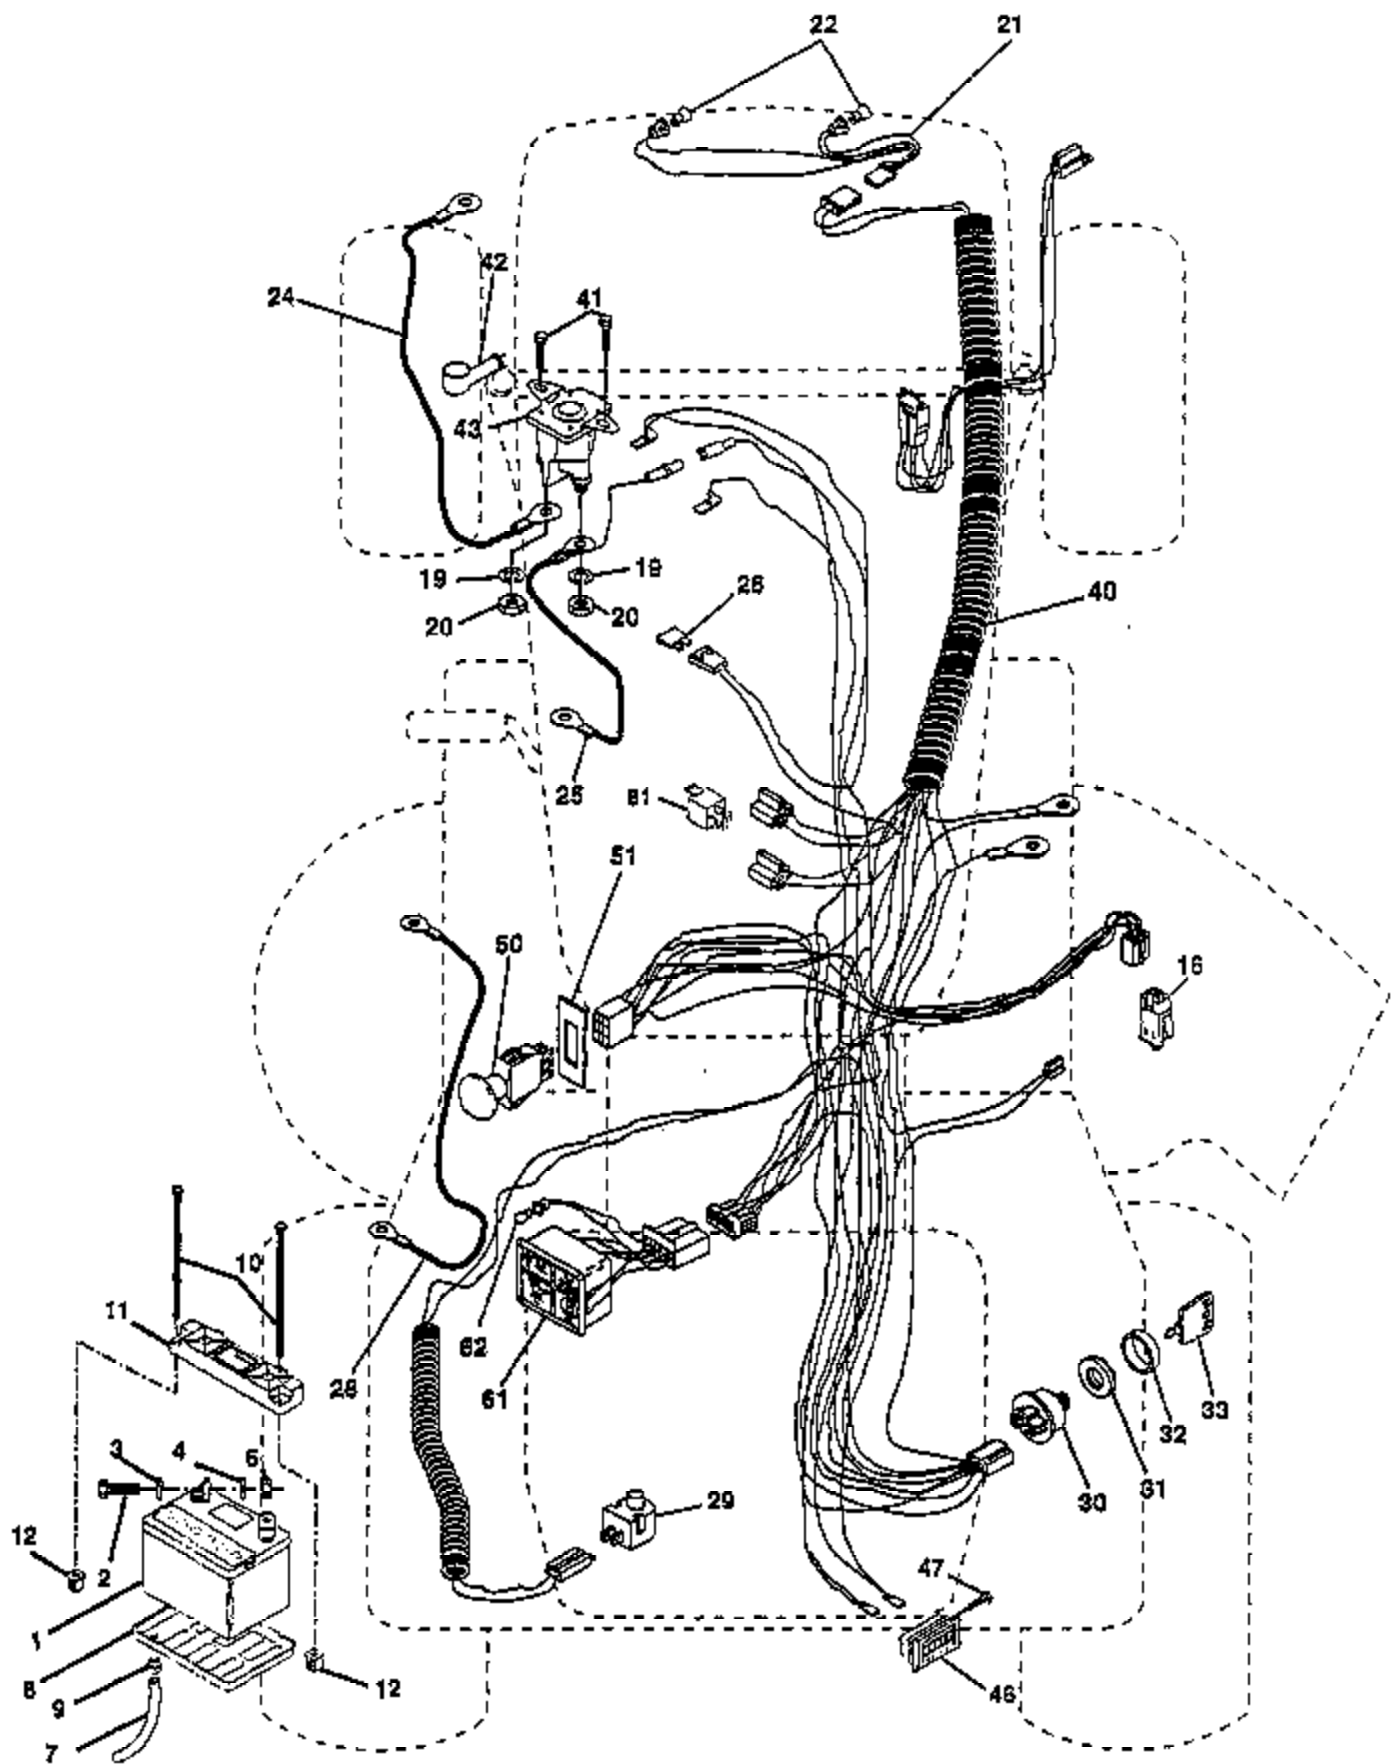

Ref #	Part Number	Qty	Description
1	144927		Battery
2	74760412		Bolt Hex Head 1/4-20 x 3/4
3	10040400		Washer, Lock 1/4
4	19091016		Washer 9/32 x 5/8 x 16 Ga
6	73220400		Nut Fin Hex 1/4-20
7	7697J		Tube Plastic
8	7603J		Tray, Battery
9	109596X		Clamp, Hose
10	145211		Bolt, Battery Front 1/4-20 x 7.5 Zinc
11	150109		Holddown Battery Front Mount
12	145769		Nut, Push Nylon 1.4" Battery Front
16	153664		Switch Interlock Push-In
19	10090400	PP22H50 Trade Page 7 of 27	Washer, Lock 1/4
20	73350400	Electrical	Nut, Jam Hex 1/4-20
21	136850		Harness Socket Light w/4152J
22	4152J		Bulb Light
24	4014J		Cable, Starter
25	146686		Cable, Battery
26	108824X		Fuse
28	157899		Cable, Ground
29	121305X		Switch, Plunger
30	140301		Switch, Ign
31	124211X		Nut, Ignition Switch
32	141226		Cover Switch Key
33	122147X		Key
40	156160		Harness Ign.
41	17720408		Screw 1/4-20 x 1/2
42	131563		Cover, Terminal Red
43	145673		Solenoid
46	110940X		Meter Hour
47	17011008		Screw #10-24 x 1/2
50	154959		Switch, PTO
51	140405		Ring Retainer PTO
61	138101		Light Pkg Asm
62	110143		Bulb, Light Pkg.
81	109748X		Relay Asm.