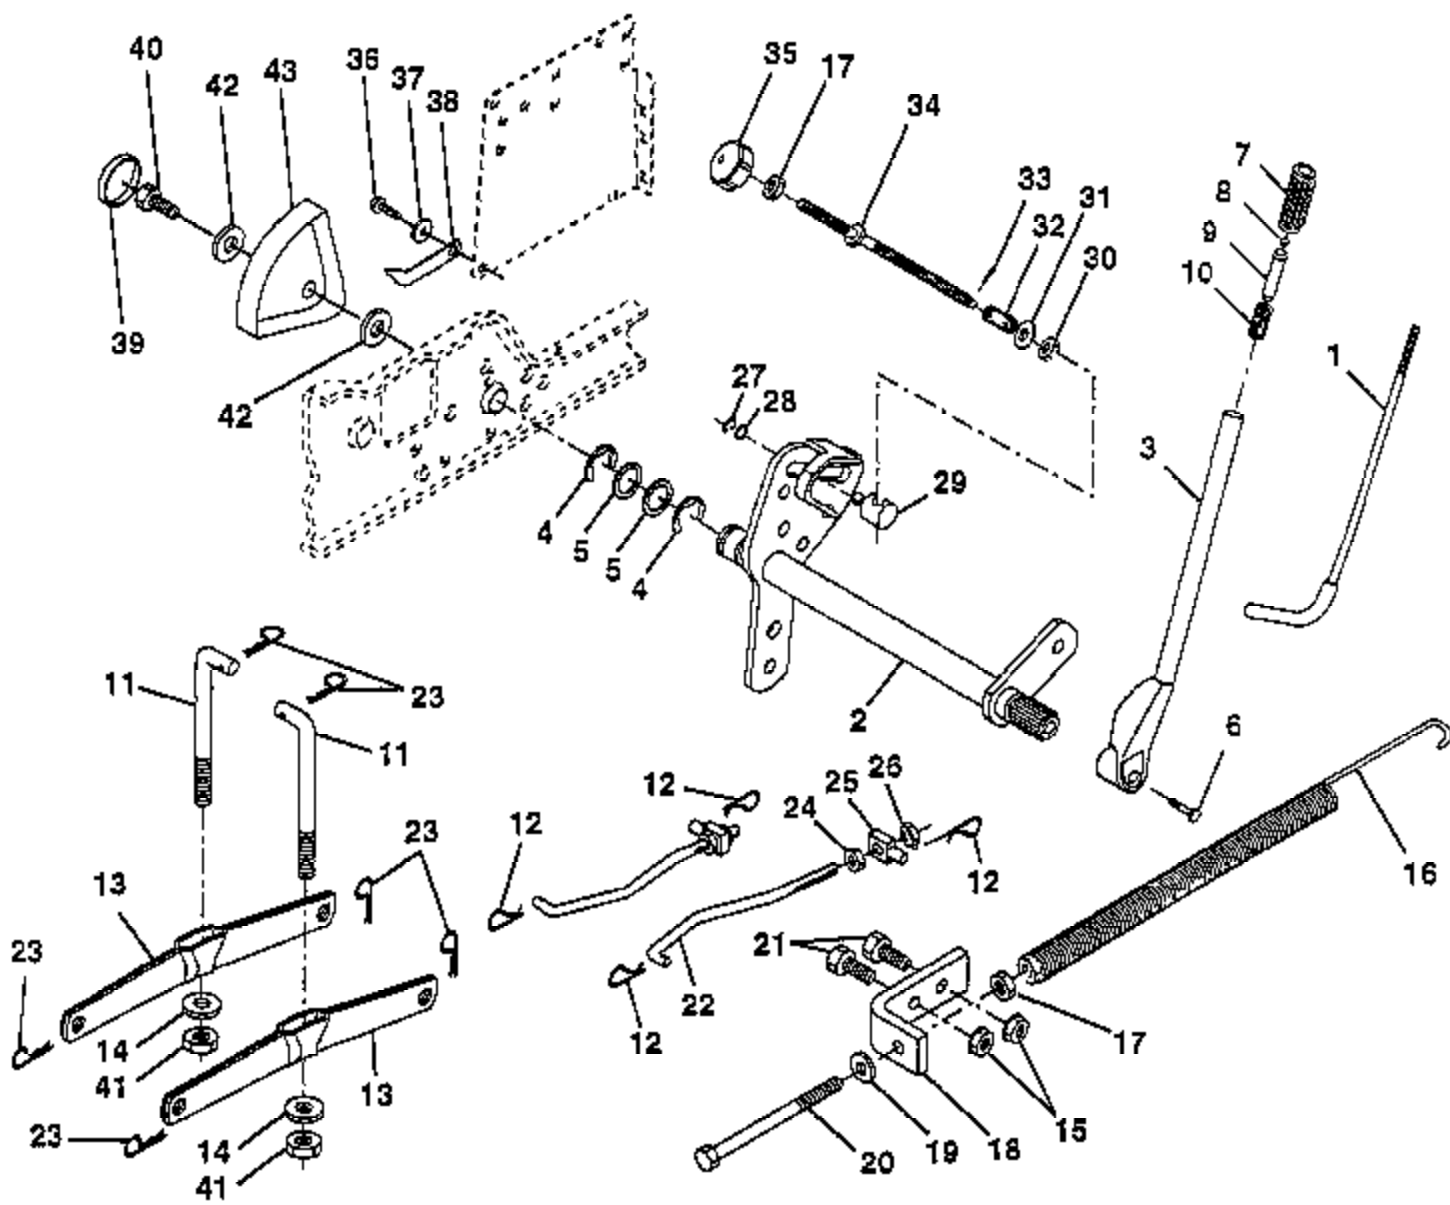

Page 12 of 27

Ref #	Part Number	Qty	Description
1	121006X		Rod Asm., Lever
2	154389		Shaft Asm., Lift Vgt
3	12102X		Lever Asm., Lift Rh
4	12000022		E-Ring Truarc #5133-87
5	19292016		Washer 29/32 x 1-1/4 x 16 Ga.
6	74780624		Bolt, Fin Hex 3/8-16 x 1-1/2
7	109413X		Grip, Handle Bicycle
8	124526X		Button, Plunger
9	122364X		Plunger, Lever Lift
10	2876H		Spring 2-1/8"
11	532146704		Link Lift
12	3146R		Retainer, Spring
13	139868		Arm, Suspension Vgt
14	532140302	PP22H50 Tractor Lift Assembly	Bearing
15	73680600		Nut, Crownlock 3/8-16
16	674A247		Spring Asm., Assist Lift
17	73350600		Nut, Hex Jam 3/8-16 Unc
18	143363		Bracket, Spring Assist
19	19131316		Washer 13/32 x 13/16 x 16 Ga.
20	5328J		Bolt, Adjust Spring Assist
21	74760616		Bolt, Fin Hex 3/8-16 x 1
22	532127218		Link, Front
23	4939M		Retainer, Spring
24	73350800		Nut, Jam Hex 1/2-13 Unc
25	130171		Trunnion
26	73800800		Nut, Lock ash 1/2-13 Unc
27			UNKNOWN
28			UNKNOWN
29	150233		Trunnion Infin Height
30	110807X		Nut, Special
31	19131016		Washer 13/32 x 5/8 x 16 Ga.
32	137150		Spring, Compression Inf Hgt
33	76020308		Pin, Cotter 3/32 x 1/2
34	137167		Rod, Adj Lift
35	138057		Knob, Inf 3/8-16 Unc
36			UNKNOWN
37			UNKNOWN
38	155097		Pointer Height Indicator
39	123935X		Plug, Hole Blk. 1.485/1.515 Dia.
40	17490512		Screw Thdrol 5/16-18 x 3/4
41	73540600		Nut, Crownlock 3/8-24
42	19112410		Washer 11/32 x 1-1/2 x 10 Ga.
43	123934X		Scale, Indicator Height
70	145212		Nut Hex Flange Lock
72	1140452X		Nut Push Phos & Oil