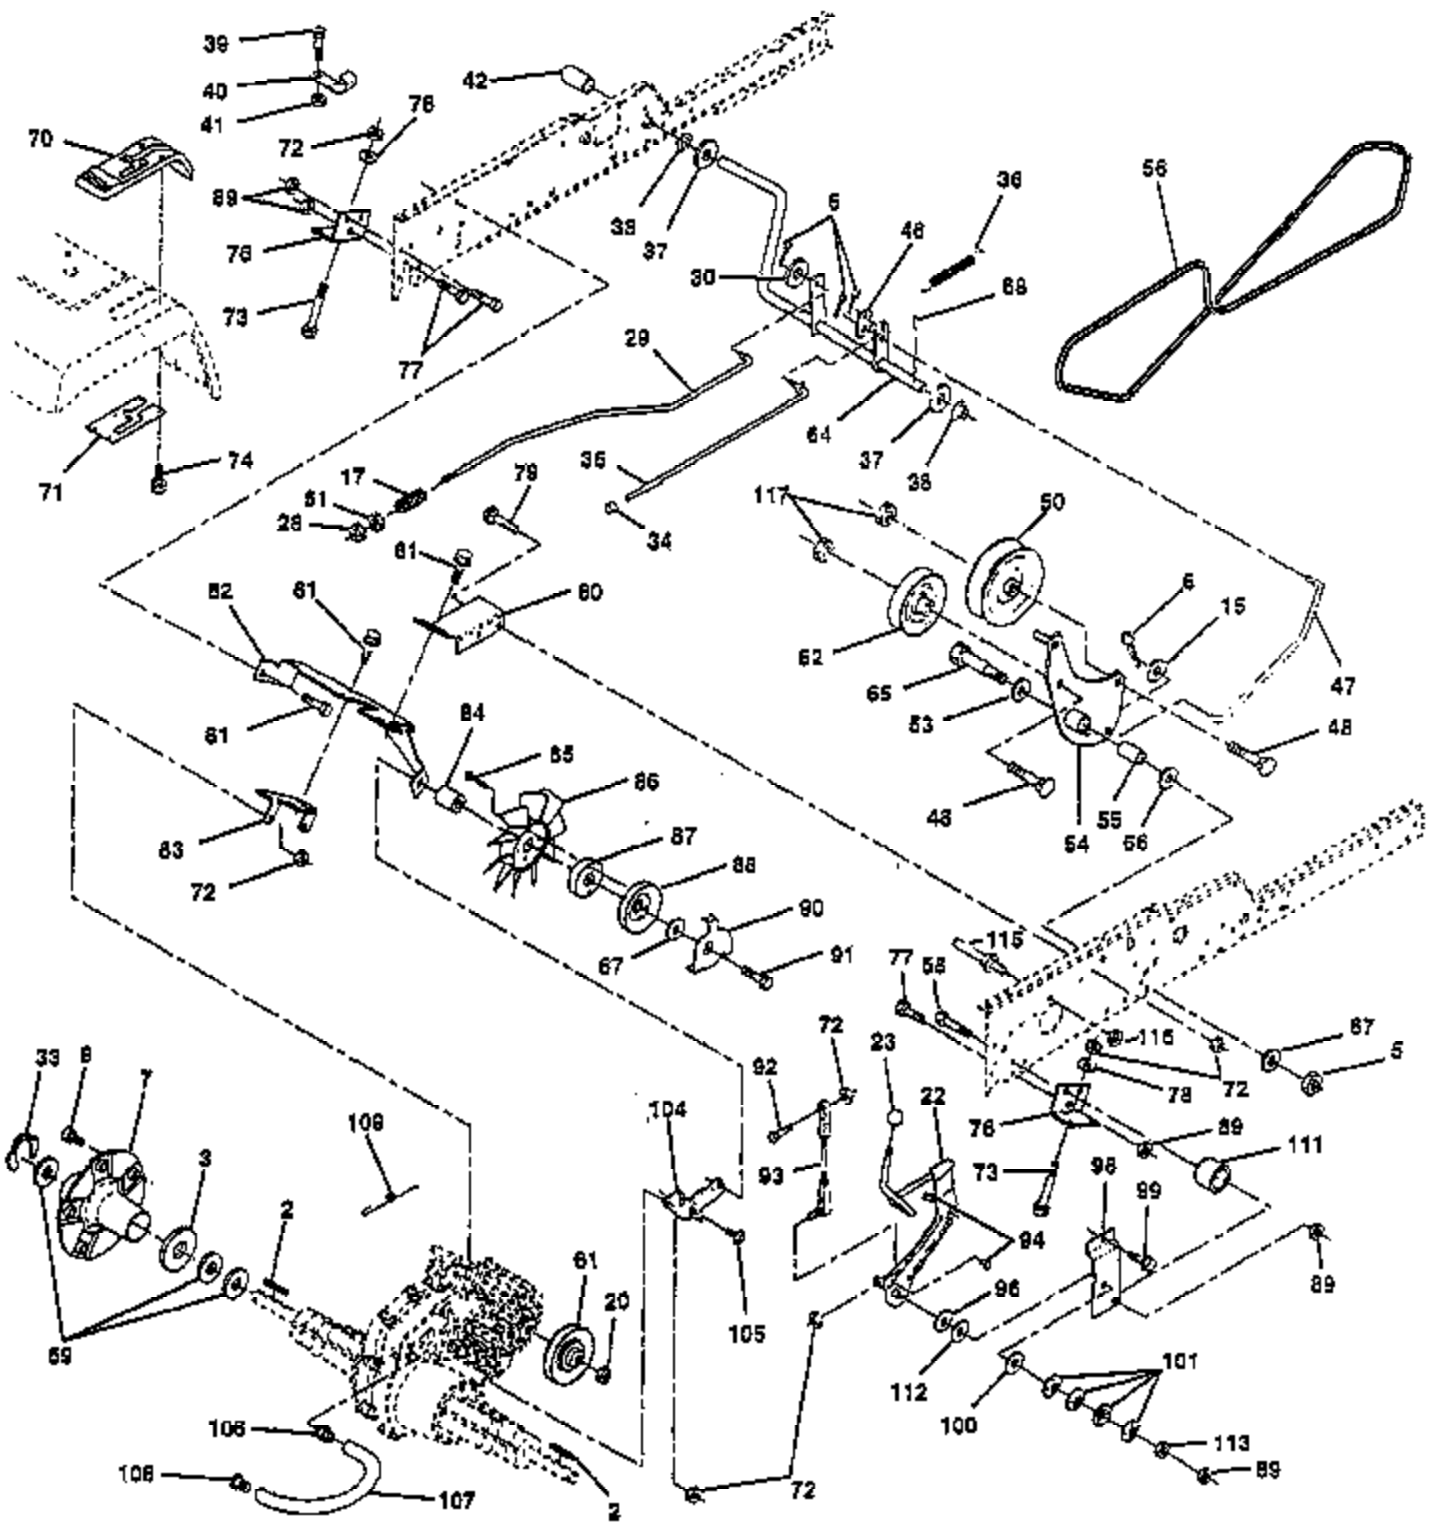

Ref #	Part Number	Qty	Description
2	7070E		Key 1/4 x 2.5
3	7563R		Washer Thrust Axle Harden
5	73680600		Nut Crownlock 3/8-16
6	76020412		Pin Cotter 1/8 x 3/4
7	140507		Wheel Hub Asm.
9	140080		Bolt Hub
15	19131316		Washer 13/32 x 13/16 x 16 Ga.
17	140921		Spring Rod Brake
20	73940800		Nut Hex Jam Toplock 1/2-20
22	156103		Shaft Arm Asm
23	121274X		Knob
28	73350600		Nut, Hex Jam 3/8-16
29	140494		Brake Rod
30	19131616		Washer 13/32 x 1 x 14 Ga
33	12000053		Ring E
34	71673		Cap Plunger
35	137648		Rod Parking Brake
36	149412		Spring Extension
37	121749X		Washer 25/32 x 1-1/4 x 16 Ga.
38	150035		Nyliner
39	74321016		Screw Fin #10-24 x 1
40	5304J		Actuator Interlock Switch
41	73631000		Nut Lock #10-24
42	123533X		Cover Pedal
46	145170		Retainer Spring
47	138228		Clutch Rod
48	72110612		Bolt Carriage 3/8-16 x 1-1/2 Gr. 5
50	131494		Pulley Idler Flat
51	73680600		Nut, Crownlock 3/8-16
52	139123		Pulley Idler Grooved
53	207J		Washer Hardened
54	156563		Clutch Arm Asm
55	105706X		Bearing, Idler
56	140218		V-Belt
58	74760724		Bolt Fin Hex 7/16-14 x 1-1/2
61	140488		Pulley Transaxle
64	154752		Shaft Asm Brake Parking Clutch
65	67609		Bolt Shoulder
66	140296		Washer Hardened
67	19131312		Washer 13/32 x 13/16 x 12 Ga
68	5142H		Pin Roll
69	123800X		Washer
70	151146		Console Hydro Fender
71	151179		Plate Console Shift
72	73800500		Locknut Hex W/Washer Insert
73	74780548		Bolt Fin Hex 5/16-18 x 3
74	142432		Screw, Hex Wsh Hi-Lo 1/4-1/2
76	140481		Bracket Transaxle
77	74760716		Bolt Fin Hex 7/16-14 x 1
78	19111212		Washer 11/32 x 3/4 x 12 Ga.
79	72110505		Bolt Carriage 5/16-18 x 5/8
80	140484		Bracket Torque RH
81	17490612		Screw Thdrol 3/8-16 x 3/4
82	150586		Bracket Mount Torque/Fan
83	140479		Strap Torque Mid
84	140490		Spacer

PP22H50 Tractor Page 11 of 27
Ground Drive Brake Rod