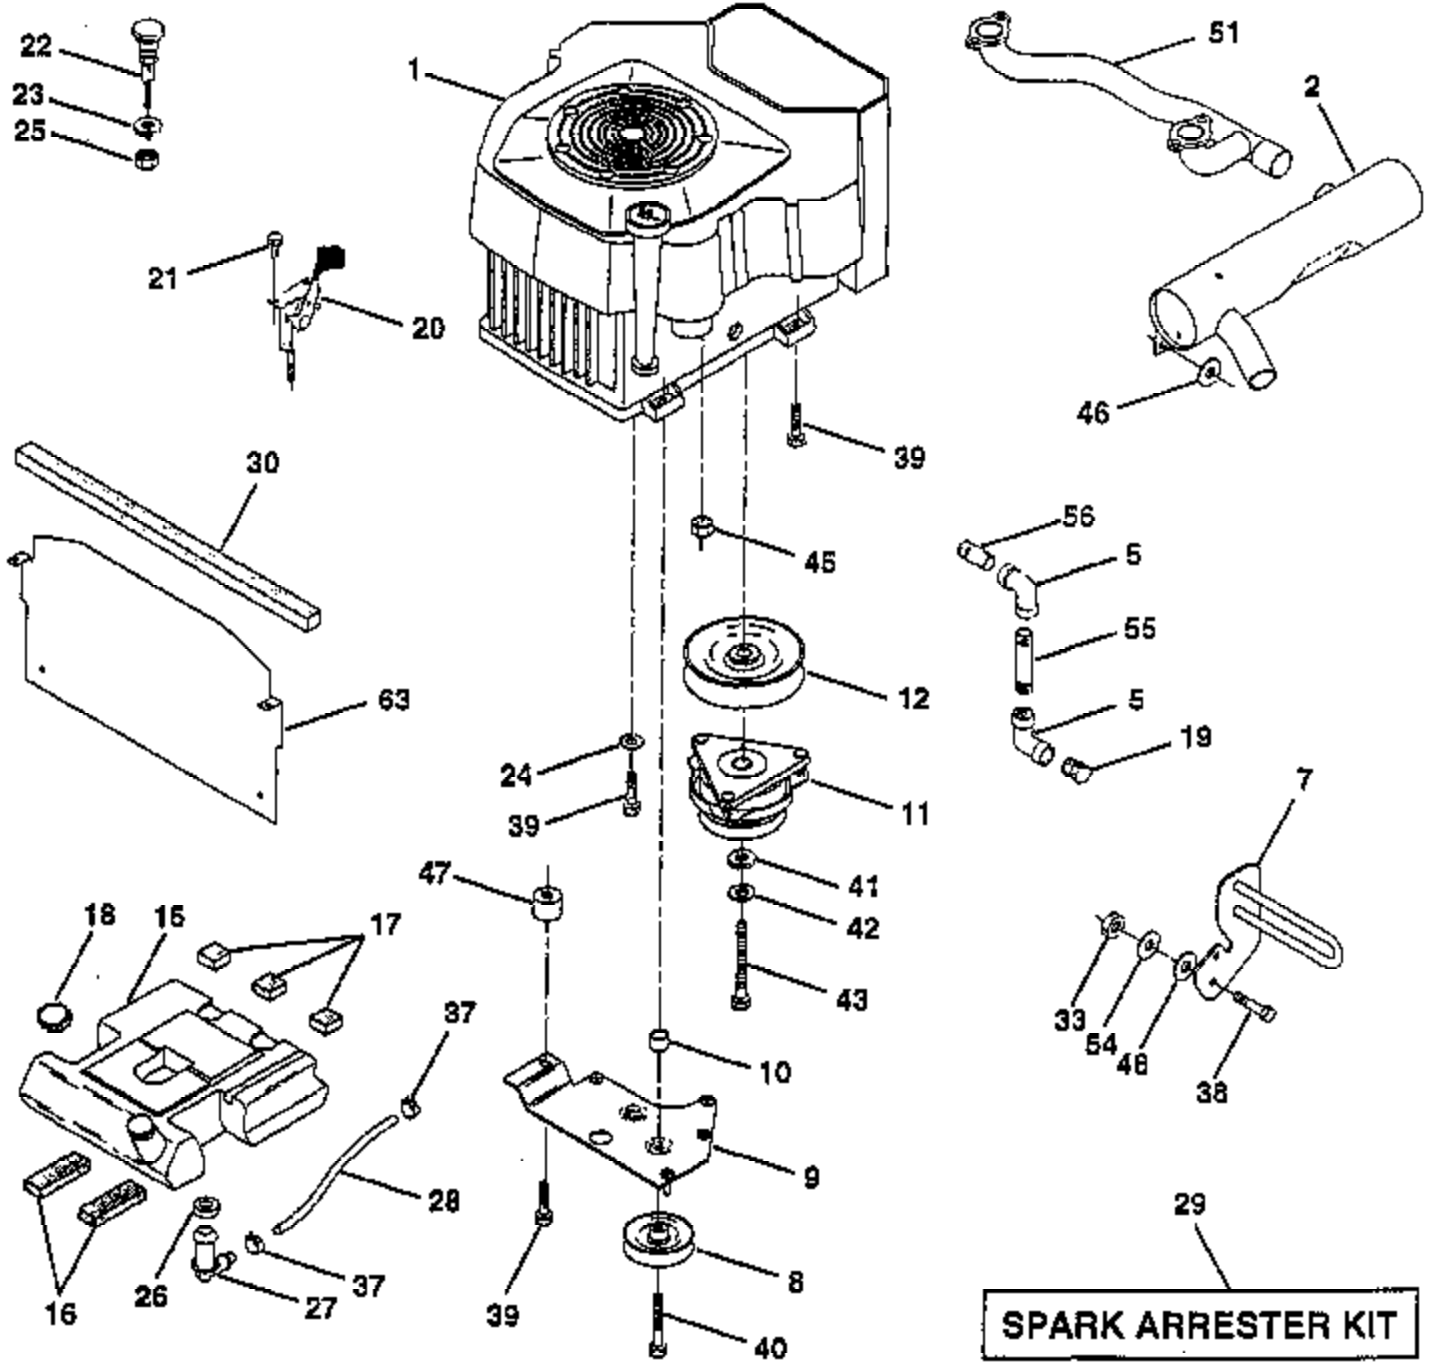

Ref #	Part Number	Qty	Description
1			Engine Kohler, Model No. CV22S
2	152947		Muffler VGT Cylinder
5	13200300		Elbow STD 90 Degree 3/8-18 NPT
7	151396		Muffler Assembly Guard
8	121361X		Pulley V-Idler
9	150828		Keeper Asm. Belt Engine VGT
10	105432X		Bushing
11	140923		Clutch Electric
12	143996		Pulley Engine VGT Elect Clutch
15	151346		Tank Fuel Rear 3.50
16	109227X		Pad Spacer
17	106082X		Pad Spacer
18	140527		Cap Rear Fuel W/Sym Vented
19	13290300	PP22H50 Tractor Engine	Plug Oil Drain Order From Engine Manufacturer
20	132747		Control Throttle
21	17720410		Screw Hex Thd Cut 1/4-20 X 5/8
22	132781		Control Choke
23	19131316		Washer 13/32 X 13/16 x 16 Ga
24	11050600		Washer Ext Tooth 3/8
25	73920600		Nut Keps 3/8-24 Unf
26	3645J		Bushing
27	139277		Stem Tank Fuel
28	7834R		Fuel line
29	132920		Spark Arrester Kit
30	105037X		Strip Foam 18"
33	73800600		Nut, Hex W/Ins. 3/8-16 UNC
37	123487X		Clamp Hose
38	74780624		Bolt, Fin Hex 3/8-16 UNC x 1-1/2
39	17490636		Screw TT 3/8-16 x 2-1/4 UNC
40	17490664		Screw TT 3/8-16 x 4 UNC
41	126197X		Washer 1-1/2 OD X 15/32 ID X .250
42	10040700		Washer Lock 7/16
43	150280		Bolt Hex 7/16-20 X 4-1/4 Ga 5
45	128861		Nut Flange 1/4-20 Starter Nut
46	19131616		Washer 13/32 x 1 x 16 Ga.
47	142040		Spacer Engine CV22 Round PM
48	19132007		Washer 13/32 x 1-1/4 x 7 Ga.
51	152946		Pipe Crossover CV22
54	19131414		Washer Flat 13/32 x 7/8 x 14 Ga.
55	13090336		Nipple, Pipe 3/8 NPT x 4-1/2
56	13090308		Nipple, Pipe 3/8 NPT x 1.00
63	145549		Shield, Heat VGT 22 HP YP/Husq.

PP22H50 Tractor Engine
Page 9 of 27