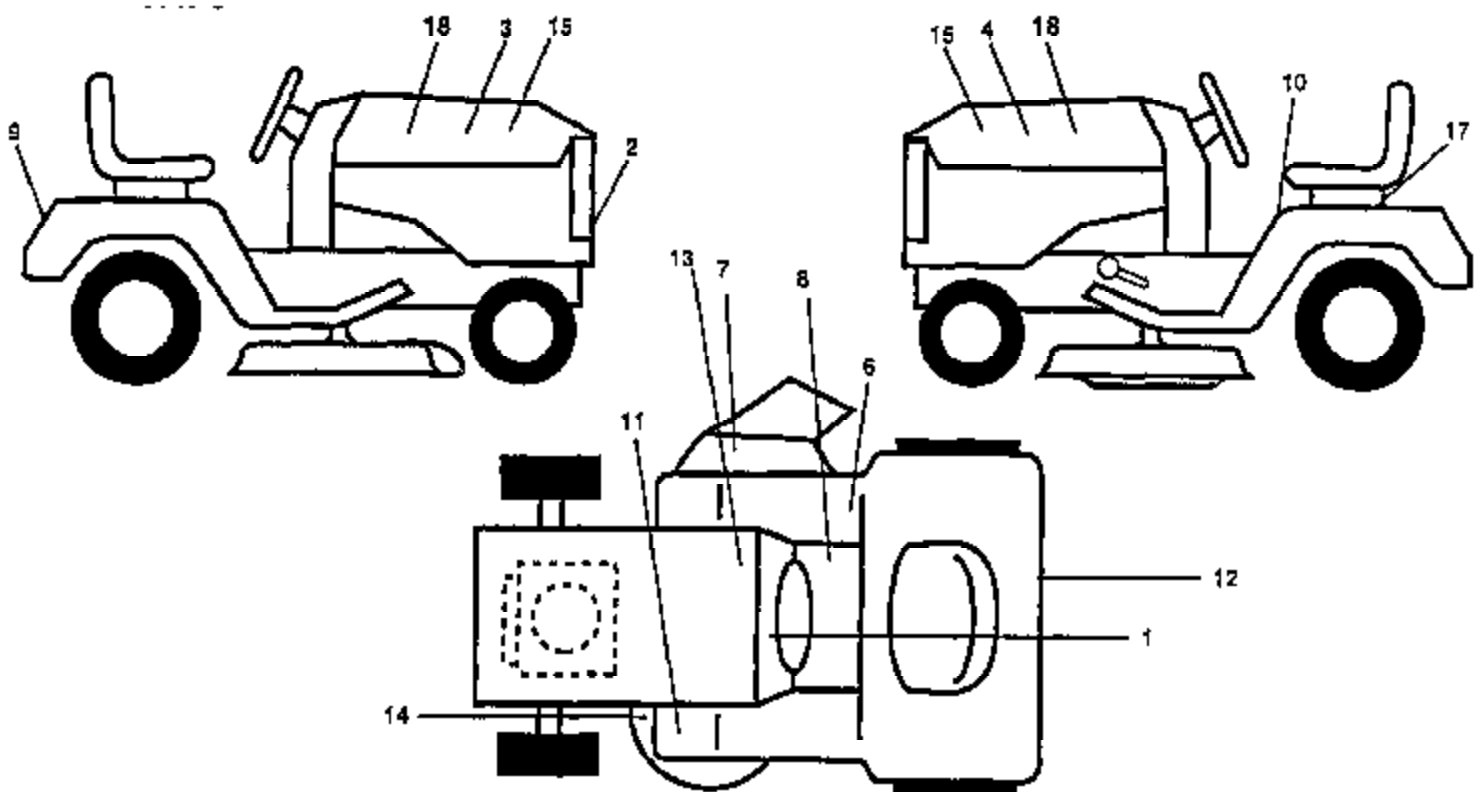

Ref #	Part Number	Qty	Description
1	156835		Decal, Operating Instruction
2	532127630		Decal, Grille
3	532151360		Decal, Hood, RH
4	532151362		Decal, Hood, LH
6	532137963		Decal, Scl Cold Start Hyd
7	137259		Decal, Warning Multi-Language
8	140837		Decal, Brake Parking Saddle
9	532133900		Decal, Fender
10	157140		Decal, Danger
11	101892X		Decal, Clutch/Brake
12	142342		Decal, D-Bar Ctrl. Mvt Hyd YT/GT
13	145005		Decal, Bat. DAN/POI P/L Symbols
14	139346		Decal, V-Belt Schematic
15	532150322	PP22H50 Tractor, page 5 of 27 Decals	Decal, V-Belt Schematic
17	150496		Nameplate Hood Poulan Pro
18	158386		Decal, Cust Asist Poulan Pro
	138311		Decal, Domed Poulan Pro
	133671		Decal, Handle Lft Height Adjust (Lift Handle)
	159463		Pad Footrest Ribbed
	159464		Manual, Owner's (English)
	SH10		Manual, Owner's (French)
	TS20		Sleeve Hitch Accessory - not included with tractor.
	TR72		8HP Tiller Accessory - not included with tractor.
	SB80		48" Dozer Blade Accessory - not included with tractor.
	TR01		42" Snow Thrower Accessory - not included with tractor.
	TA2151		Grader Blade Accessory - not included with tractor.
			AG Tires (Pair) Accessory - not included with tractor.