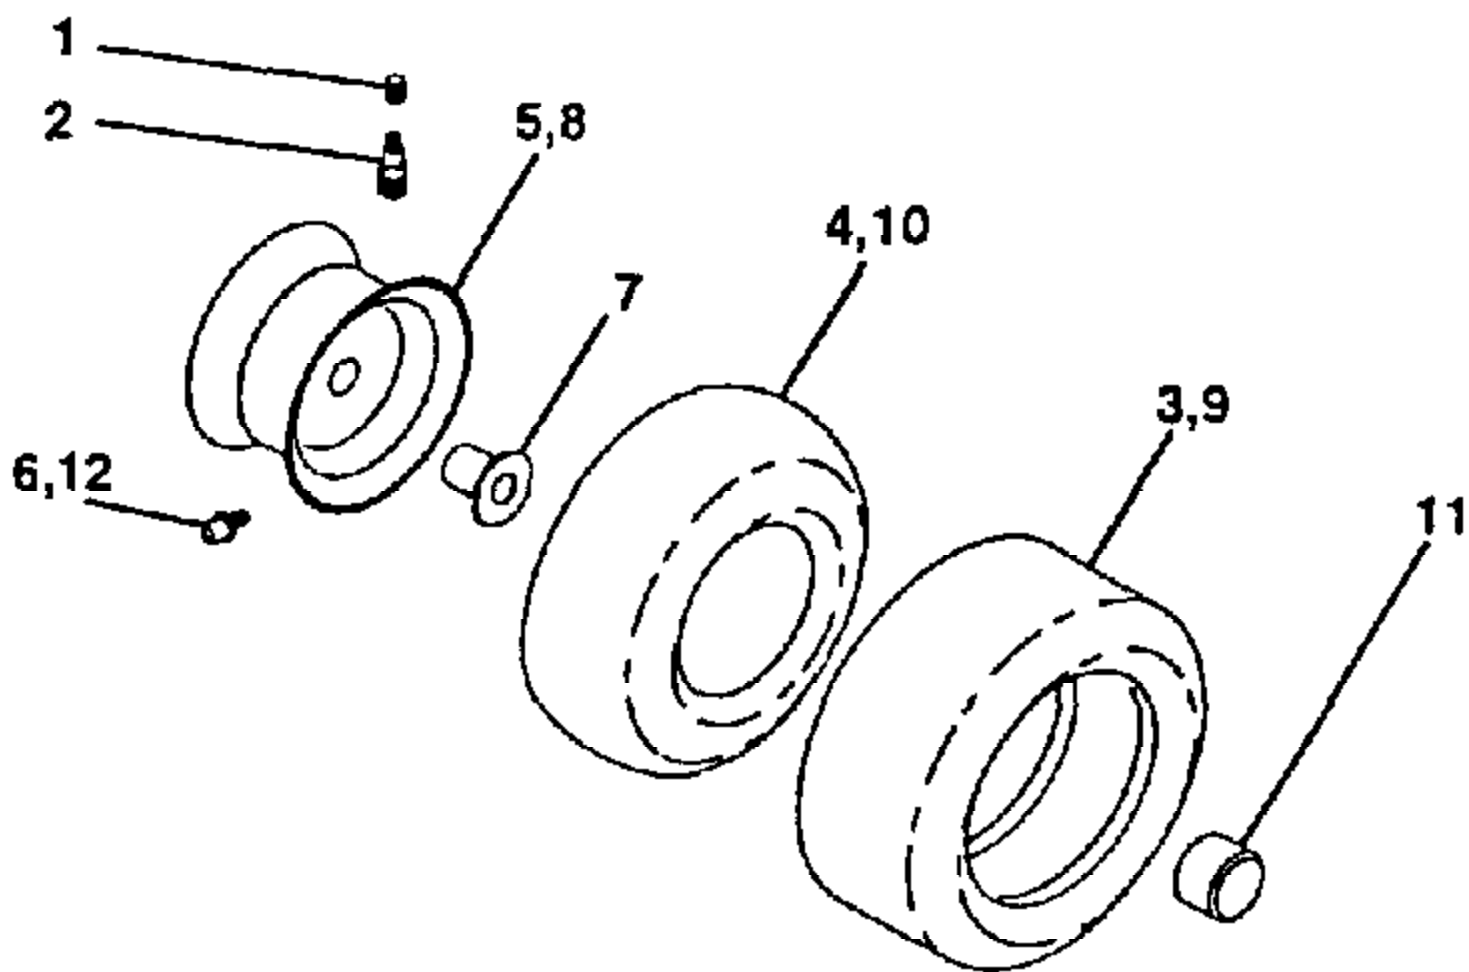

Ref #	Part Number	Qty	Description
1	59192		Cap, Valve, Tire
2	65139		Stem, Valve
3	106230X		Tire, Front
4	8134H		Tube, Front Service Item Only
5	106228X417		Rim Assembly, Front
6	6856M		Fitting, Grease
7	9040H		Bearing, Flange Front Wheel Only
8	106277X417		Rim Assembly, Rear
9	105588X		Tire, Rear
10	7154J		Tube, Rear Service Item Only
11	104757X		Cap, Hub
12	278H		Fitting, Grease
	144334	4	Sealant, Tire 10 oz. Tube

PP23H50 Tractor Page 27 of 27
16oz. Sealant, Tire 10 oz. Tube
Wheels & Tires