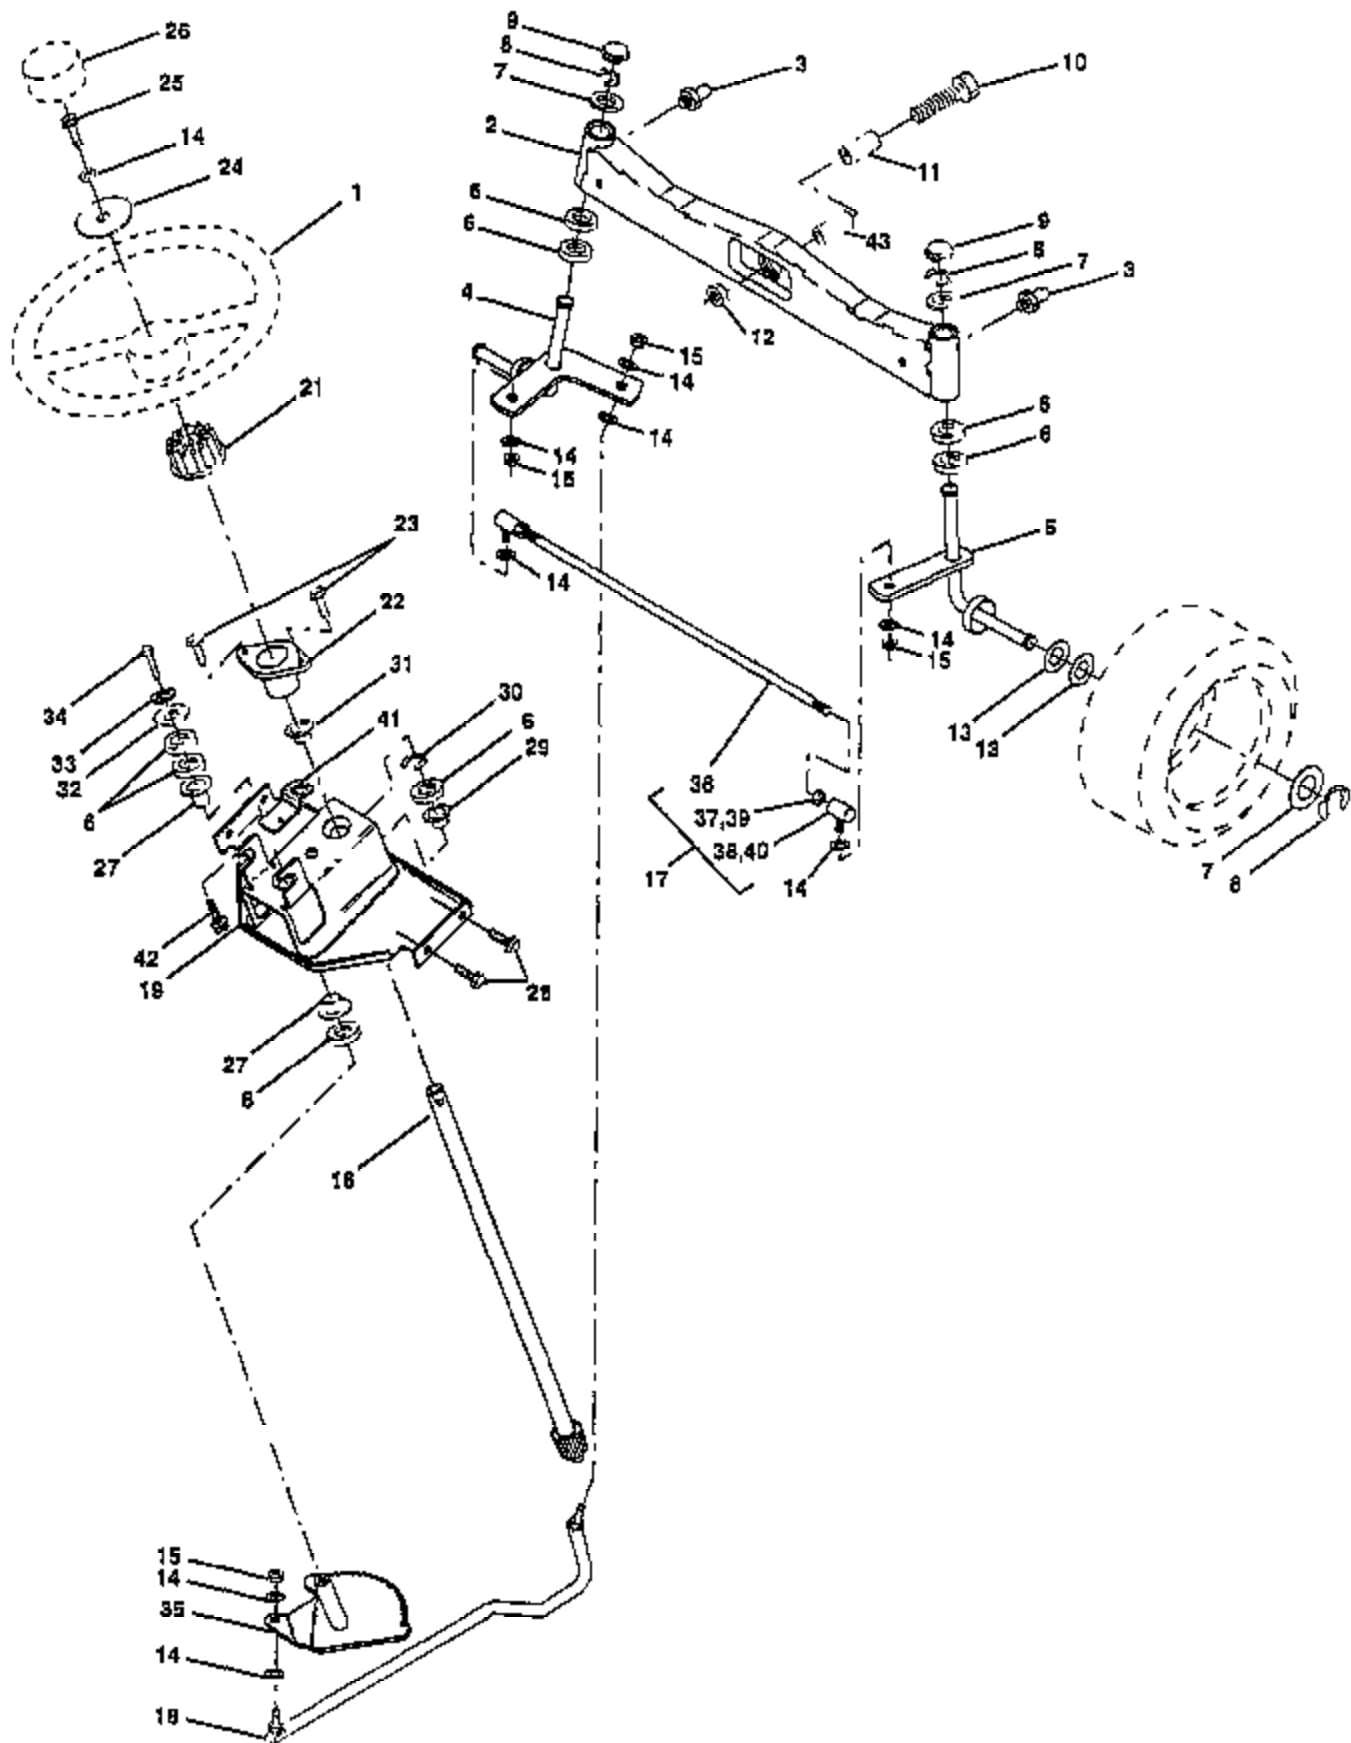

Ref #	Part Number	Qty	Description
1	121472X		Wheel, Steering
2	137094		Axle Asm., Front
3	6855M		Fitting, Grease
4	532136960		Spindle Asm, LH
5	532136959		Spindle Asm., RH
6	6266H		Bearing, Race Thrust Harden
7	121748X		Washer 25/32 x 1-5/8 x 16 Ga.
8	12000029		Ring, Klip #T5304-75
9	121232X		Cap, Spindle
10	74781044		Bolt, Fin Hex 5/8-11 x 2-3/4
11	154779		Bearing Axle STLT/GT
12	73901000		Nut, Lock Flange 5/8-11 Unc
13	121749X		Washer 25/32 x 1-1/4 x 16 Ga.
14	10040600		Washer, Lock Hvy Hlcl Spr 3/8
15	7810H		Nut Lock Center 3/8-24 Unf
16	145103		Shaft Asm., Steering
17	137347		Rod Asm., Tie Ball J Ball Vgt Inc. Key No. 36-40.
18	137155		Draglink, Ball Joint Solid Vgt
19	156011		Support Asm., Steering Vgt
21	100711L		Adapter, Wheel Steering
22	155105		Bushing, Strg.
23	152927		Screw
24	19133808		Washer 13/32 x 2-3/8 x 8 Ga.
25	74780616		Bolt, Fin Hex 3/8-16 x 1 Gr. 5
26	126805X		Cap, Wheel Steering
27	3366R		Bearing, Col. Strg.
28	17490612		Screw Thdrol. 3/8-16 x 3/4 TY-TT
29	104239X		Bearing, Flange
30	12000034		Ring, Klip Truarc #5304-75
31	138136		Bushing, Nyliner Snap
32	19111610		Washer 11/32 x 1 x 10 Ga.
33	10040500		Washer, Lock Hvy Hlcl Spr 5/16
34	74760512		Bolt, Hex Hd 5/16-18 x 3/4
35	138059		Gear, Sector Steering
36	137156		Tie Rod
37	73360600		Jam Nut RH Thread
38	109850X		Joint Asm. Ball RH Thread
39	73700600		Jam Nut LH Thread
40	109851X		Joint Asm. Ball LH Thread
41	155246		Bracket Switch Inerlock VGT97
42	17490508		Screw Thdrol 5/16-18 x 1/2 TYT
43	154780		Spacer Axle

PP22H50 Tractor Page 21 of 27
Steering Assembly