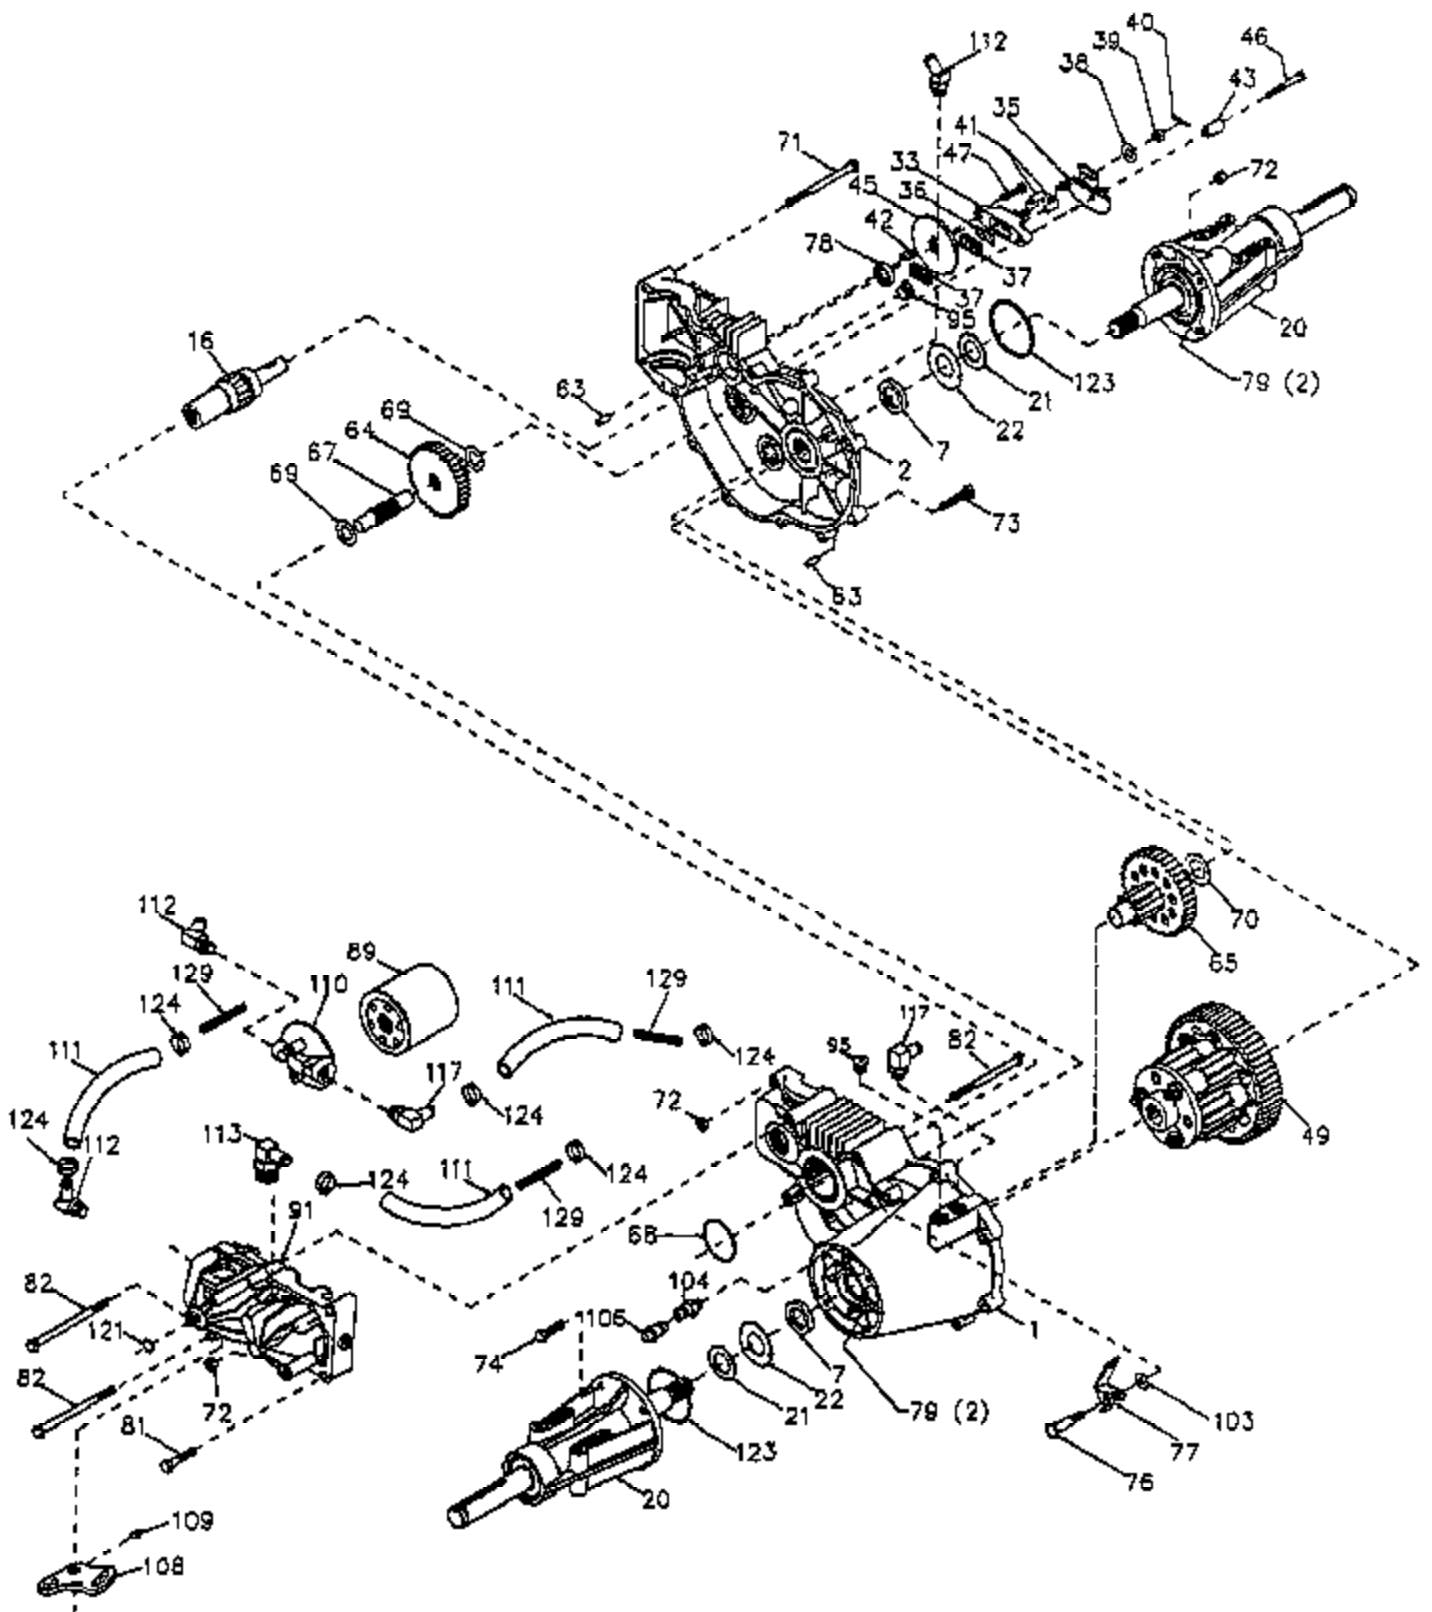

Ref #	Part Number	Qty	Description
1	142874		Assembly, Housing, LH
2	142875		Assembly, Housing, RH
7	153765		Oil Seal .984 x 1.5 x .25
16	142876		Brake Shaft Assembly
20	142877		Axie Mounting Horn Assembly
21	142878		Washer 1.0 x 1.63 x .08
22	142879		Washer 1.0 x 2.06 x .09
33	142929		Brake Yoke Assembly
35	142880		Brake Arm
36	142882		Puck Plate
37	142883		Brake Puck
38	142884		Washer 7/8 O.D. x 7/16 x .060
39	142885		Locknut, Castle 5/16-24
40	142886		Center Pin
41	142887		Brake Actuating Pin
42	142888		Hi Pro Key
43	142889		Spacer
45	142890		Brake Disc
46	142891		Bolt 1/4-20 x 1-1/2
47	142892		Bolt 1/4-20 x 1
49	153766		Differential Assembly
63	142894		Dowel Pin
64	150818		Reduction Gear, 14 Teeth to 38 Teeth
65	142897		Final Drive Pinion Assembly
67	142898		Jackshaft
68	142899		O-Ring
69	142900		Washer 5/8 X 1-5/32
70	142901		Washer 7/8 X 1-1/2
71	142902		Bolt, Hex 5/16-18 x 3.5
72	153767		Locknut, Hex 5/16-18
73	142904		Bolt, Hex 5/16-18 x 1-1/2
74	142905		Hex Cap Screw 5/16-18 x 1
76	142907		Shoulder Bolt
77	142908		Freewheel Actuating Arm
78	142909		Oil Seal .625 x 1.0 x .25
79	153768		Grease 10 oz. Tube
81	142910		Bolt, Hex 5/16-18 x 1-3/4
82	142911		Bolt 5/16-18 x 4-1/2
89	142912		Filter, Spin On
91	153769		Pump, BDU-10L-122
95	142914		Plug, Straight Thread
96	153770		60ø 7/18 SAE x 5/16 Fitting
103	142916		Washer
104	142917		Vent Cap Assembly
106	342918		Fitting O-Ring Assembly (Outside vendor part number)
108	142919		Control Arm
109	142920		Set Screw
110	142921		Filter Head
111	150820		Hose 1/2"
112	150823		Fitting, 1/2" Beaded 90ø 7/8 SAE
113	150821		Fitting, 1/2" Beaded 60ø 9/16
117	150822		Fitting, 1/2" Beaded 90ø 9/16
121			UNKNOWN
123	150824		O Ring
124	150825		Pinch Clamp
129	153771		Spring, Long

PP22H50 Transaxle Hydro Gear
Page 23 of 27