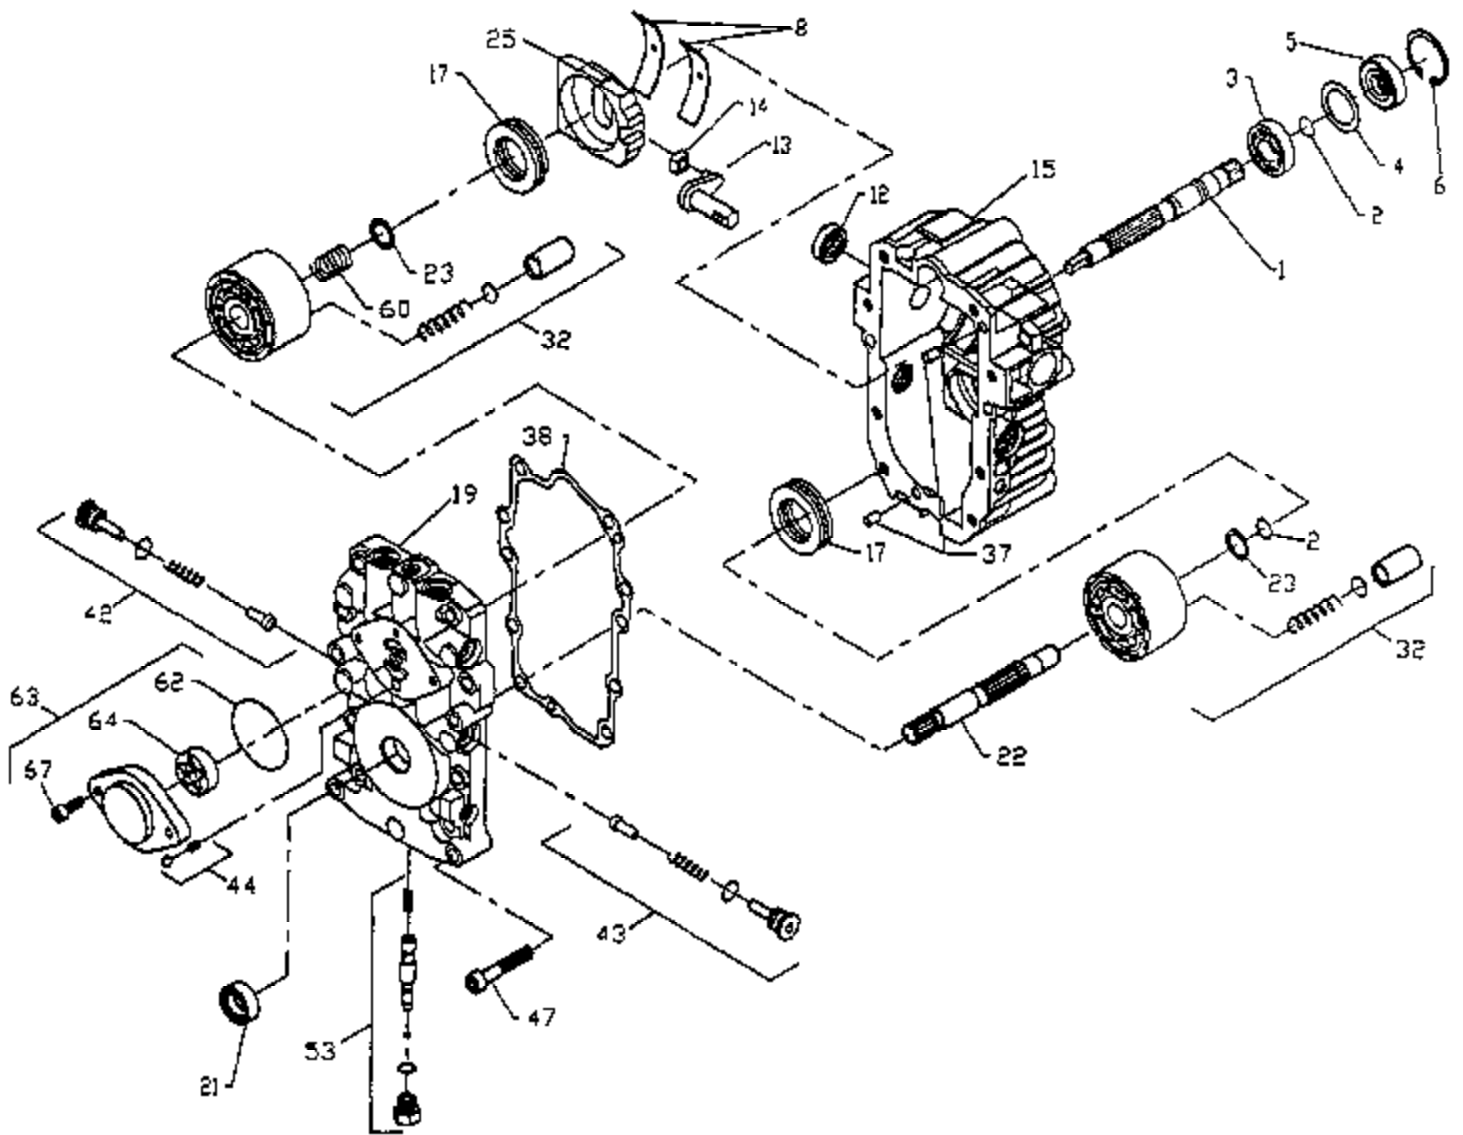

Ref #	Part Number	Qty	Description
1	144569		Shaft, Pump
2	122716X		Ring, Retaining
3	122745X		Bearing, Ball
4	122T15X		Spacer
5	122700X		Seal, Lip
6	122699X		Ring, Retaining
8	122767X		Bearing, Cradle
12	122717X		Seal, Lip
13	122748X		Arm, Trunnion
14	122749X		Guide, Slot
15	144571		Housing Kit, Transmission
17	122770X		Bearing, Thrust, Ball
19	153801		Center Section Kit
21	122722X		Seal, Lip
22	144573		Shaft, Motor
23	142978		Washer, Block Thrust
25	127148X		Swashplate, Variable
32	142938		Block Assembly
37	122786X		Pin, Stainless, Headless
38	122718X		Gasket, Center Section
42	144578		Check Valve Kit
43	144578		Check Valve Kit
44	144579		Charge Relief Kit
47	122752X		Screw, Socket Head, Cap
53	127153X		Bypass Valve Kit
60	142977		Block Spring
62	144581		O-Ring
63	144582		Charge Pump Kit
64	144583		Gerotor Assembly
67	144584		Screw, Socket Head, Cap
	153769		Pump Assembly, Complete

PP22H50 Transaxle Pump
Page 25 of 27