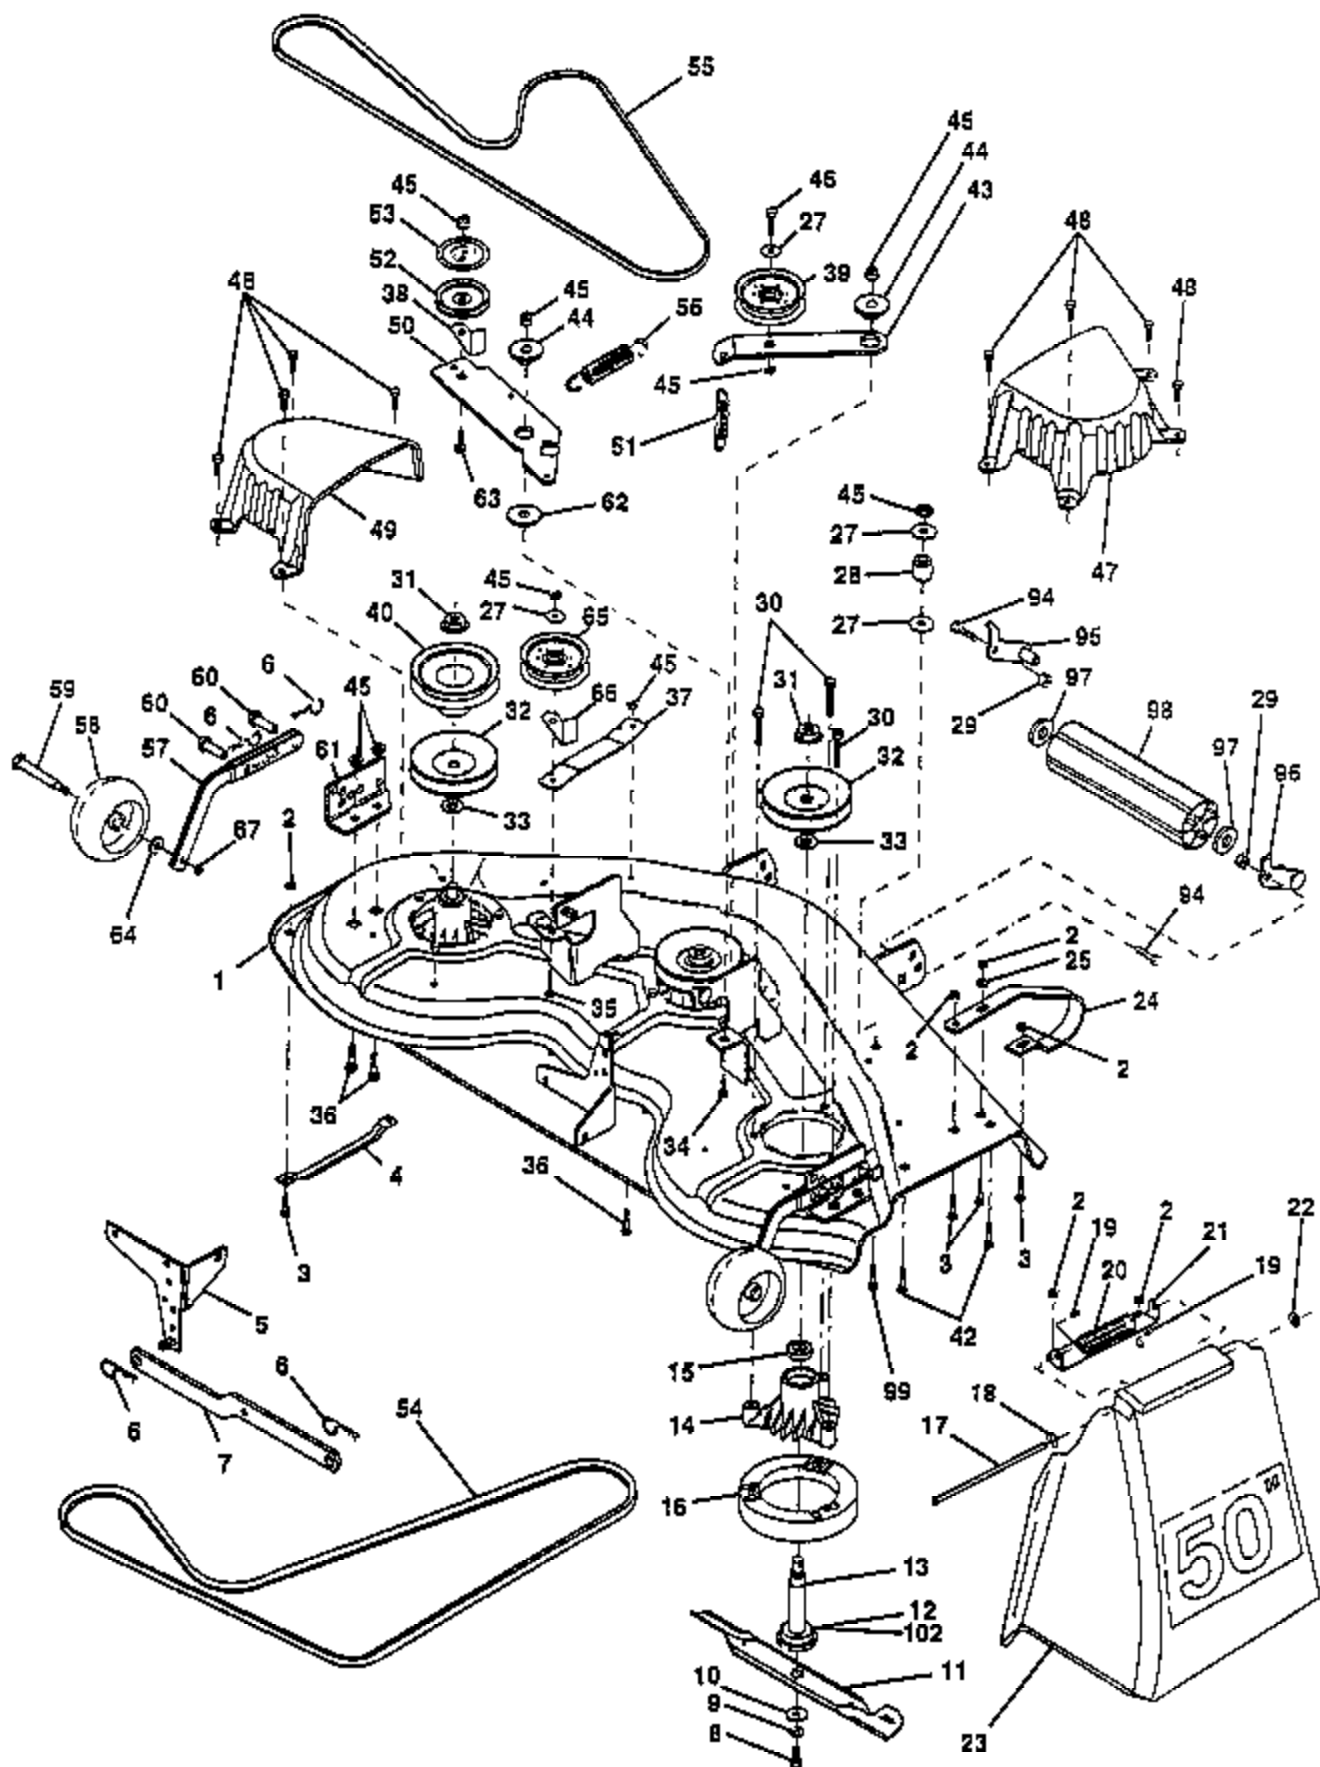

Page 12 of 27

Ref #	Part Number	Qty	Description
1	121006X		Rod Asm., Lever
2	154389		Shaft Asm., Lift Vgt
3	12102X		Lever Asm., Lift Rh
4	12000022		E-Ring Truarc #5133-87
5	19292016		Washer 29/32 x 1-1/4 x 16 Ga.
6	74780624		Bolt, Fin Hex 3/8-16 x 1-1/2
7	109413X		Grip, Handle Bicycle
8	124526X		Button, Plunger
9	122364X		Plunger, Lever Lift
10	2876H		Spring 2-1/8"
11	532146704		Link Lift
12	3146R		Retainer, Spring
13	139868		Arm, Suspension Vgt
14	532140302	PP22H50 Tractor Lift Assembly	Bearing
15	73680600		Nut, Crownlock 3/8-16
16	674A247		Spring Asm., Assist Lift
17	73350600		Nut, Hex Jam 3/8-16 Unc
18	143363		Bracket, Spring Assist
19	19131316		Washer 13/32 x 13/16 x 16 Ga.
20	5328J		Bolt, Adjust Spring Assist
21	74760616		Bolt, Fin Hex 3/8-16 x 1
22	532127218		Link, Front
23	4939M		Retainer, Spring
24	73350800		Nut, Jam Hex 1/2-13 Unc
25	130171		Trunnion
26	73800800		Nut, Lock ash 1/2-13 Unc
27			UNKNOWN
28			UNKNOWN
29	150233		Trunnion Infin Height
30	110807X		Nut, Special
31	19131016		Washer 13/32 x 5/8 x 16 Ga.
32	137150		Spring, Compression Inf Hgt
33	76020308		Pin, Cotter 3/32 x 1/2
34	137167		Rod, Adj Lift
35	138057		Knob, Inf 3/8-16 Unc
36			UNKNOWN
37			UNKNOWN
38	155097		Pointer Height Indicator
39	123935X		Plug, Hole Blk. 1.485/1.515 Dia.
40	17490512		Screw Thdrol 5/16-18 x 3/4
41	73540600		Nut, Crownlock 3/8-24
42	19112410		Washer 11/32 x 1-1/2 x 10 Ga.
43	123934X		Scale, Indicator Height
70	145212		Nut Hex Flange Lock
72	1140452X		Nut Push Phos & Oil