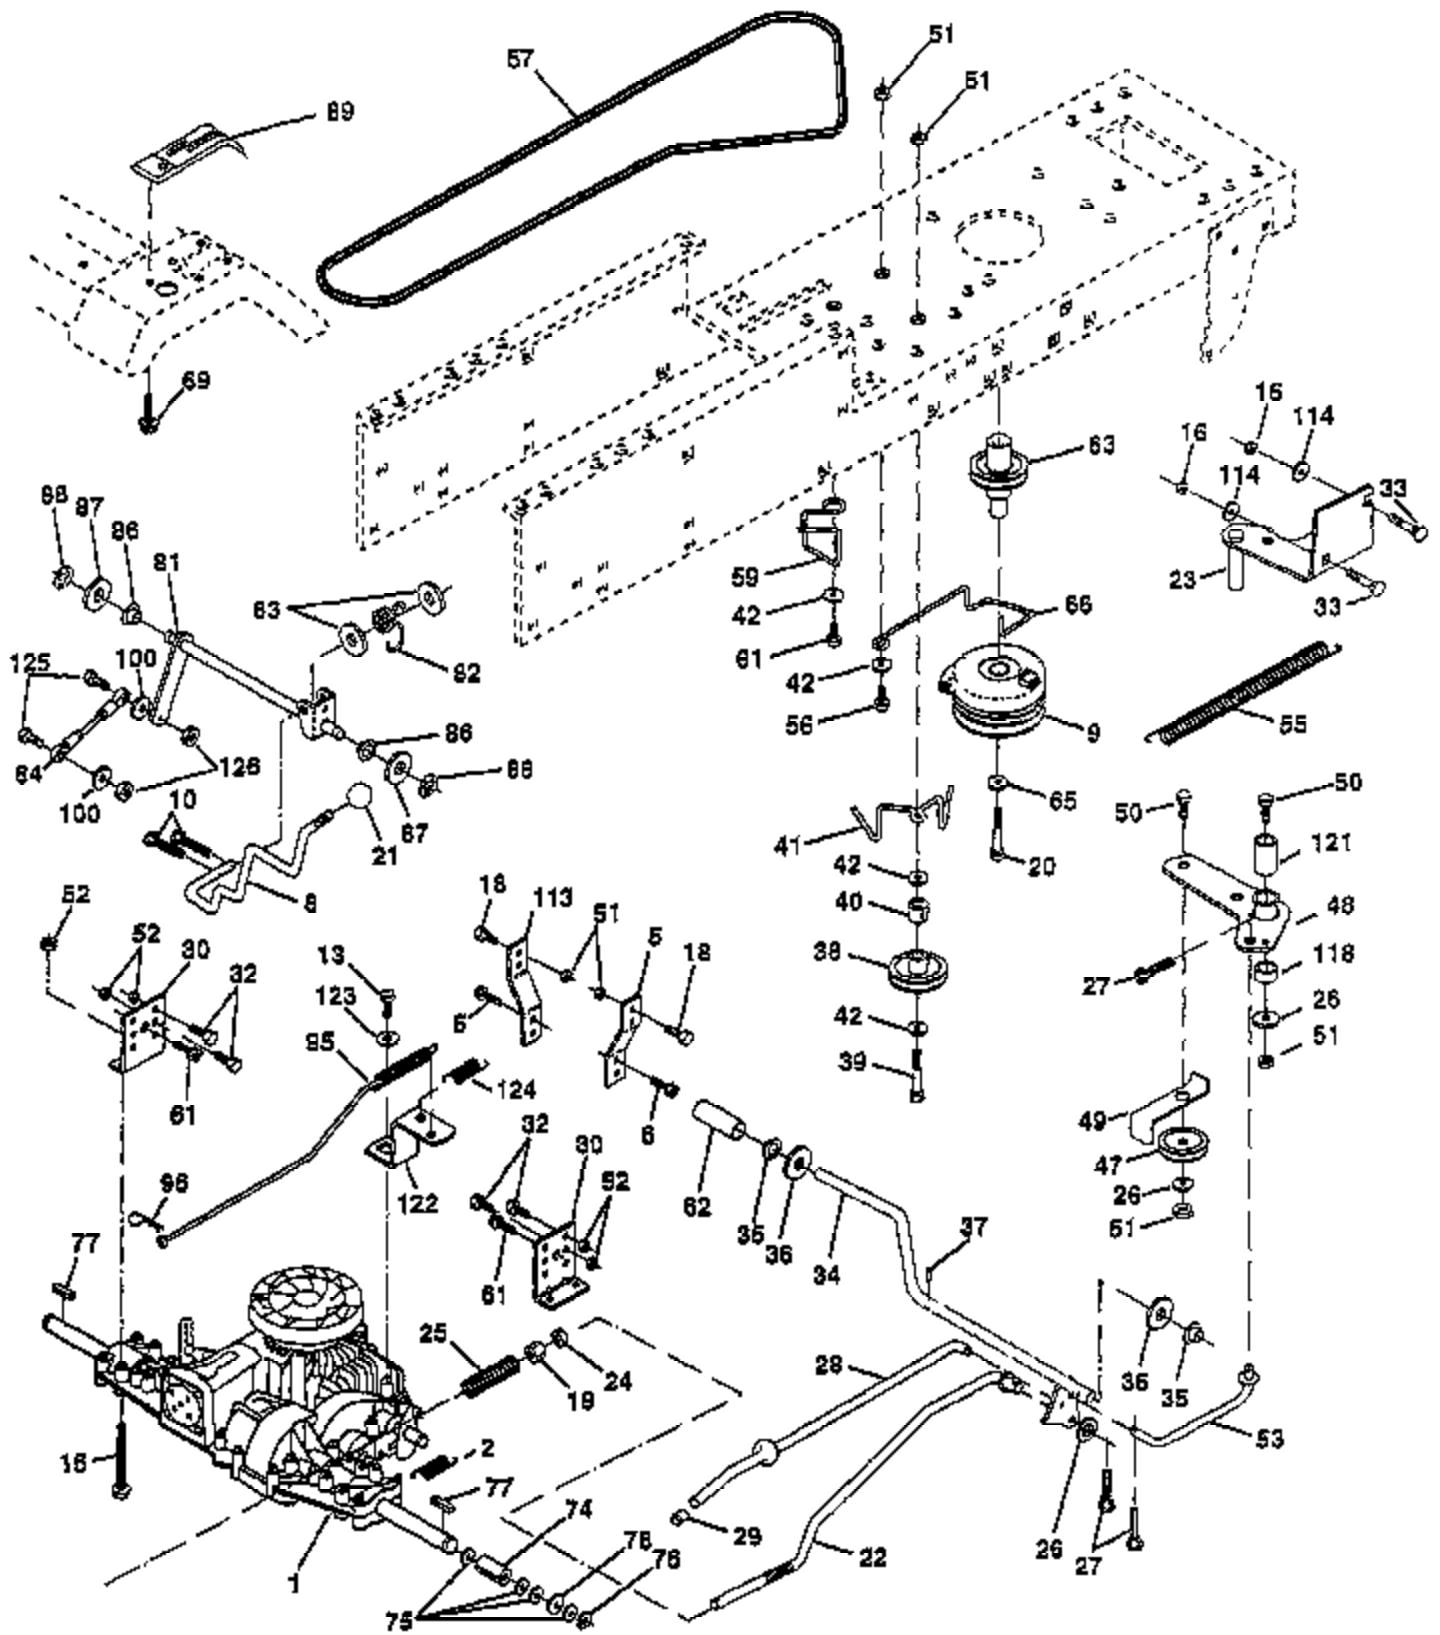

Ref #	Part Number	Qty	Description
1			Transaxle See Peerless (Peerless 205-026B) illustration and parts list.
2	146682		Spring, Return, Brake
3	143995		Pulley, Transaxle Hydro 750 LT
5	121520X		Strap Torque R
6	17490512		Screw Thdrol 5/16-18 x 3/4
8	154792		Rod Shift Fender STLT
9	145028		Clutch Electric
10	76020416		Pin Cotter 1/8 x 1 CAD
13	74550412		Bolt 1/4-28 Unf Gr. 8 w/Patch
15	74490544		Bolt Hex 5/16-18 Unc Flghd
16	73800500		Nut Lock Hex W/Ins. 5/16-18 Unc P
18	74780616		Bolt Fin Hex 3/8-16 Unc x 1 Gr.5
19	73800600		Nut Lock Hex W/Ins 3/8-16 Unc
20	150280		Bolt, Hex 7/16-20 x 4-1/4 Ga. 5
21	121274X		Knob, Duckhead 1/2-13 Unc Blk
22	130804		Rod, Brake
23	154978		Bracket Asm Mtg CL
24	73350600		Nut Hex Jam 3/8-16 UNC
25	106888X		Spring, Brake Rod
26	59131316		Washer
27	76020412		Pin Cotter 1/8 x 3/4 CAD.
28	145204		Rod, Parking Brake
29	71673		Cap, Parking Brake
30	130807		Bracket, Transaxle
32	74760512		Bolt Hex Hd 5/16-18 Unc x 3/4
33	72140506		Bolt Carriage 5/16-18 UNC x 3/4
34	155071		Shaft, Foot Pedal
35	120183X		Bearing, Nylon
36	19211616		Washer
37	1572H		Pin, Roll
38	123674X		Pulley, Idler, Flat
39	74760644		Bolt
40	4470J		Spacer Split
41	154777		Keeper, Belt Idler
42	19131312		Washer 13/32 x 13/16 x 12 Ga
47	127783		Pulley, Idler, V-Groove Plastic
48	154604		Bellcrank Assembly
49	123205X		Retainer, Belt Style Spring
50	74760624		Bolt
51	73680600		Nut
52	73680500		Nut Crown Lock 5/16-18
53	105710X		Link, Clutch
55	105709X		Spring, Return, Clutch
56	74760620		Bolt, Fin Hex 3/8-16 UNC x 1 1/4
57	156971		V-Belt, Ground Drive
59	532140312		Keeper, Center Span
61	17490612		Screw Thdrol. 3/8-16 x 3/4 Ty. TT
62	8883R		Cover, Pedal
63	145868		Pulley Clutch Electric EVX
65	10040700		Washer Lock Hvy HLCL Spr 7/16
66	154778		Keeper Belt Engine
69			UNKNOWN
74	156972		Spacer, Axle
75	121749X		Washer 25/32 x 1-1/4 x 16 Ga.