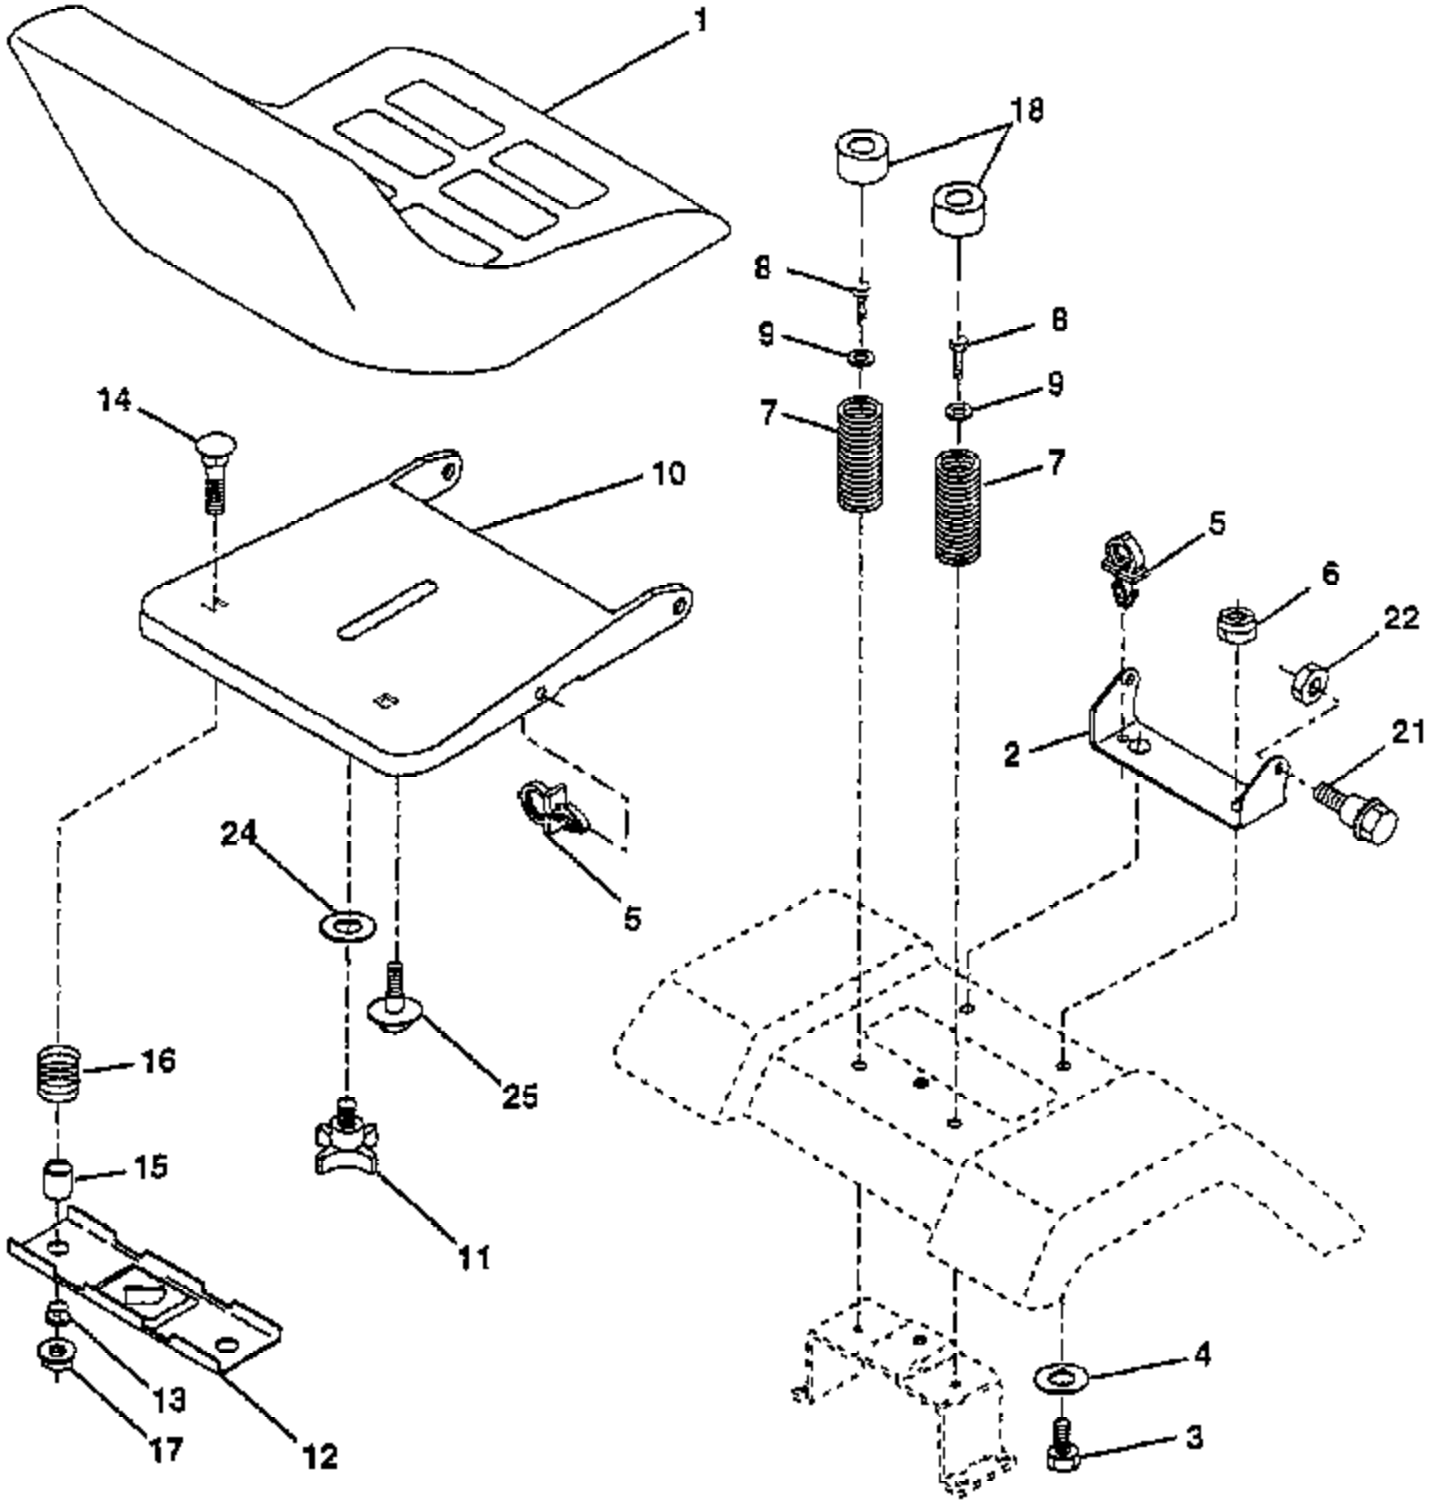

Ref #	Part Number	Qty	Description
1	140118		Seat
2	140551		Bracket Pivot Seat 8 720
3	74760616		Bolt Fin Hex 3/8-16 unc X 1
4	19131610		Washer 13/32 X 1 X 10 Ga
5	145006		Clip Push-In
6	73800600		Nut Hex w/Ins. 3/8-16 Unc
7	124181		Spring Seat Cprsn 2 250 Blk Zi
8	17490616		Screw Thdrol 3/8-16 X 1 Ty-tt
9	19131614		Washer 13/32 X 1 X 14 Ga.
10	155925		Pan Seat
11	120068X		Knob Seat 1/2-13 Unc Blk
12	121246X		Bracket Mounting Switch
13	121248X		Bushing Snap Blk Nyl 50 Id
14	72050411	PP16H46 Tract Page 18 of 24 Seat Assembly	Bolt Rdhd Sqnk 1/4-20 x 1-3/8
15	121249X		Spacer Split 28 x 88
16	123740X		Spring Cprsn
17	123976X		Nut Lock 1/4 Lge Fig Gr 5 Zinc
18	124238X		Cap Spring Seat Blk
21	153236		Bolt Shoulder 5/16-18 Unc
22	73800500		Nut Hex Lock W/Ins 5/16-18
24	19171912		Washer 17/32 X 1-3/16 X 12 Ga.
25	127018X		Bolt Shoulder 5/16-18 X 62