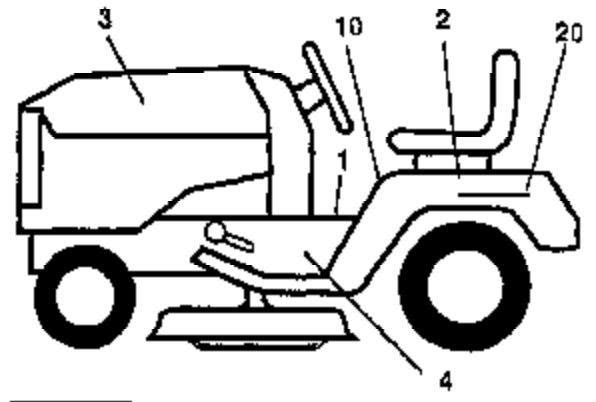

Ref #	Part Number	Qty	Description
1	157032		Decal Oper Step Thru E/F
2	158051		Decal Fender Auto Husq
3	158049		Decal Hood LH
4	158052		Decal Chassis 46"/16 HP
5	532273210		Decal HP Engine
6	142341		Decal Drawbar Cntrl MVT Hyd LT
7	134999		Decal Mower Enviro
8	137259		Decal Warning Multi-Language
9	158361		Decal Fender Logo
10	157140		Decal Fender Danger E/F
11	158048		Decal Ins Strg Whl
12	158050		Decal Fender Predator
13	150496	PP16H46 Tractor Page 4 of 24	Decal Cust Assist Poulan Pro
14	139346	Decals	Decal V-Belt Schematic
15	158058		Decal Front Chassis
20	145005		Decal Bat Dan/Psn
	154515		Pad Footrest LH STLT
	154516		Pad Footrest RH STLT
	138311		Decal Handle Lft Height Adjust
	159852		Manual Owner's (English)
	159853		Manual Owner's (French)
	LSB42		42" Snow Blower Available accessory - not included with tractor.
	LCO5		Wheel Weights Available accessory - not included with tractor.
	LCO6		Tire Chains Available accessory - not included with tractor.