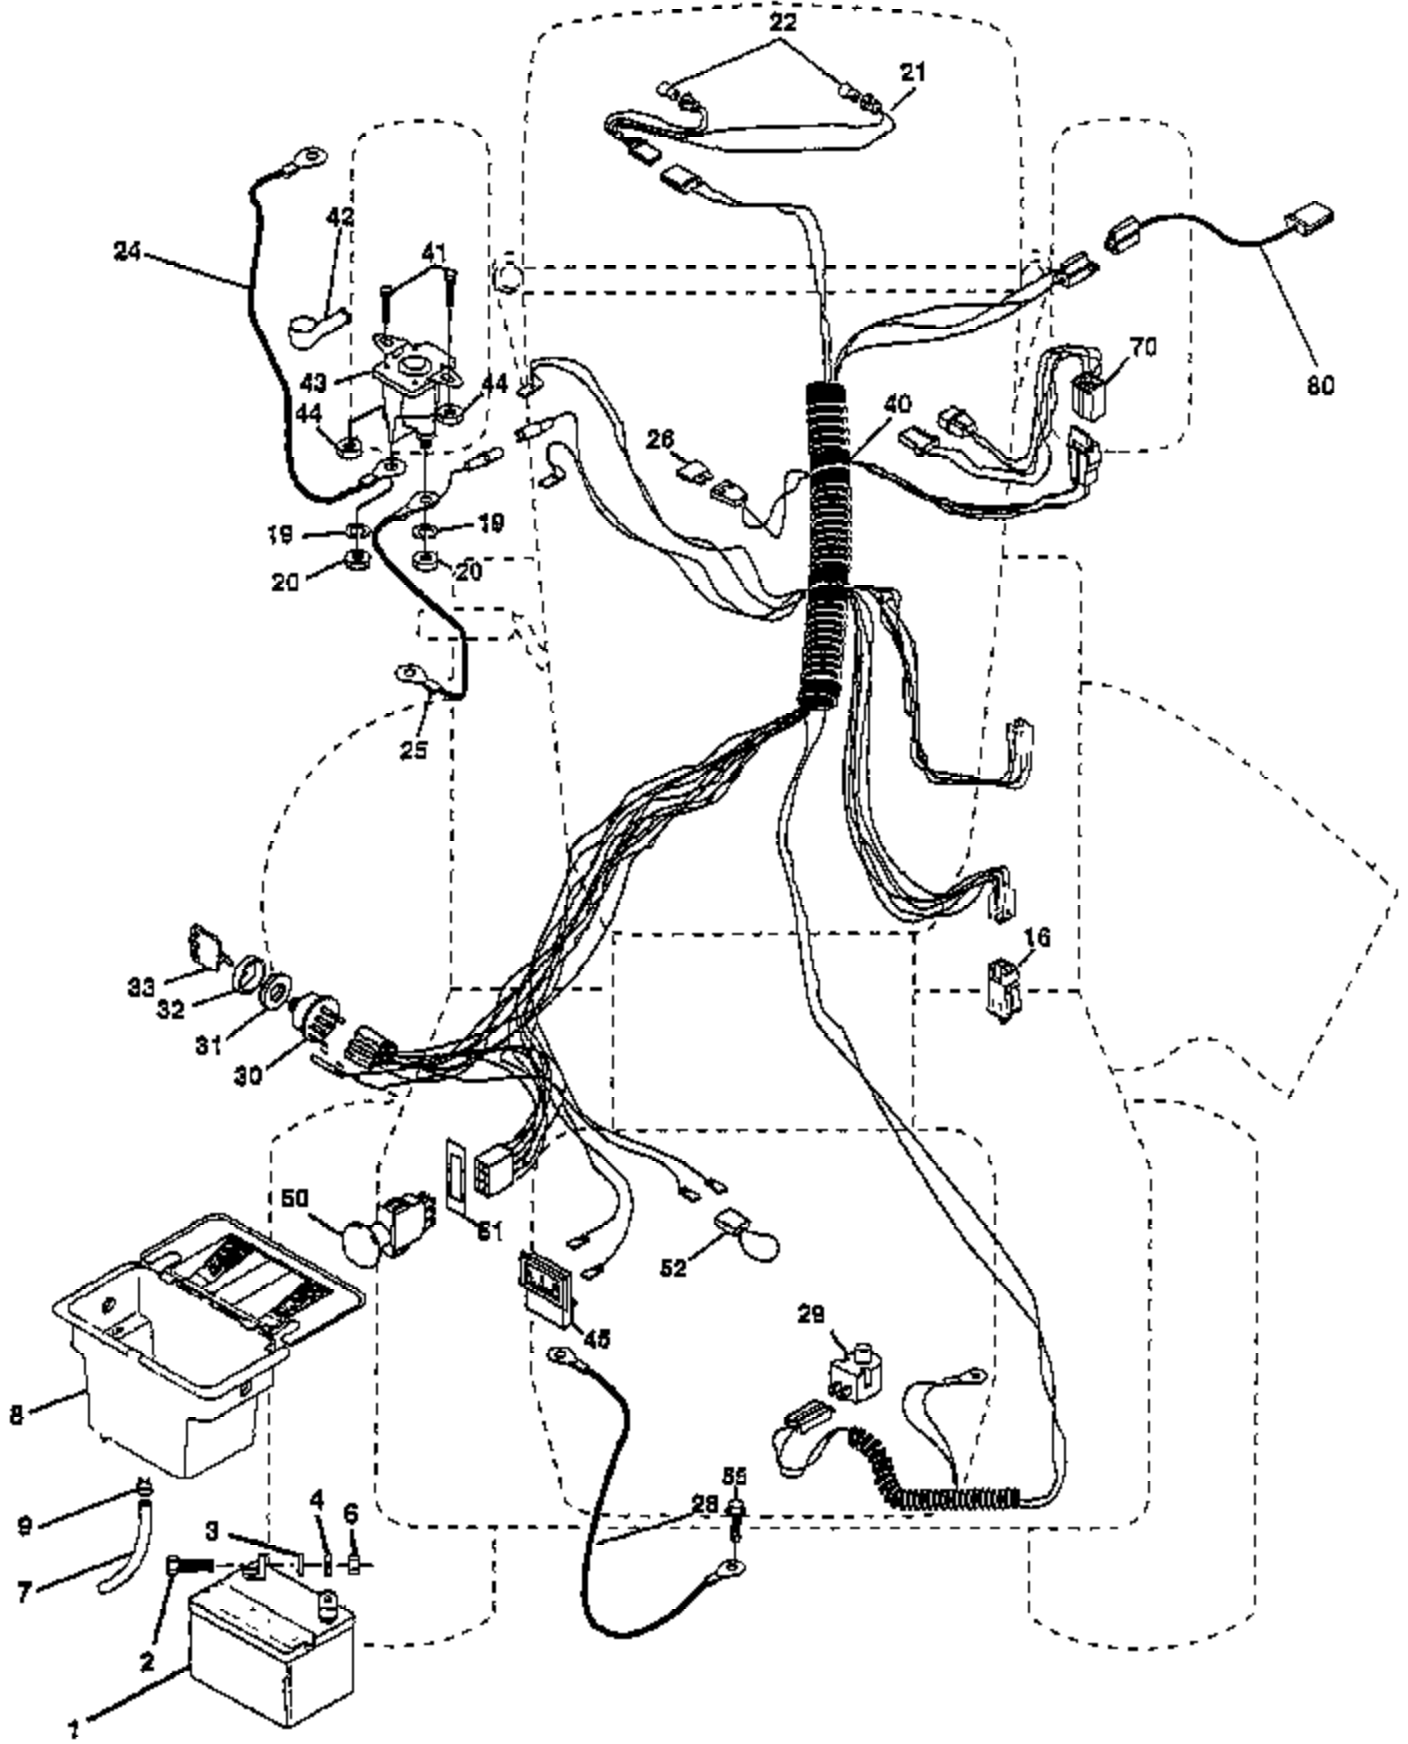

Ref #	Part Number	Qty	Description
1	144926		Battery 12 Volt 30 AMP
2	74760412		Bolt Hex Hd 1/4-20 UNC X 3/4
3	19091016		Washer 9/32 X 5/8 X 16 Ga.
4	10040400		Washer Lock Hvy Helical 1/4
6	73220400		Nut Fin Hex 1/4-20 UNC
7	109238X		Tube Plastic 12"
8	156417		Case Battery Mech Hinge
9	109596X		Clamp Hose Olive
16	153664		Switch Interlock Push-In
19	10090400		Washer Lock 1/4
20	73350400		Nut Jam Hex 1/4-20 UNC
21	136850		Harness Asm Light W/4152j
22	4152J		Bulb Light # 1156
24	4799J		Cable Battery 6 Ga 11" red
25	146147		Cable Battery 6 Ga 44" red w/16 wire
26	108824X		Fuse 30 AMP Auto Green
28	4207J		Cable Ground 6 Ga 12" black
29	121305X		Switch Plunger Nc Gray
30	140301		Switch Ign 4 pos w/Lights
31	124211X		Nut Ignition
32	141226		Cover Sw Ignition
33	122147X		Key Ign Molded Indak
40	158684		Harness Ign.
41	71110408		Bolt Blk Fin Hex 1/4-20 x 1/2
42	131563		Cover Terminal Red
43	145673		Solenoid
44	73640400		Nut Keps Hex 1/4-20 UNC
45	121433X		Ammeter Rectangular 6 amp
50	154959		Switch, PTO 3 PDT Black Delta 96
51	140405		Ring Retainer PTO
52	141940		Protection Wire Loop
55			UNKNOWN
70	140422		Harness, Eng. B & S 14 OHV Dual
80	146685		Harness, Clutch EVX

PP16H46 Tractor Page 9 of 24
Electrical