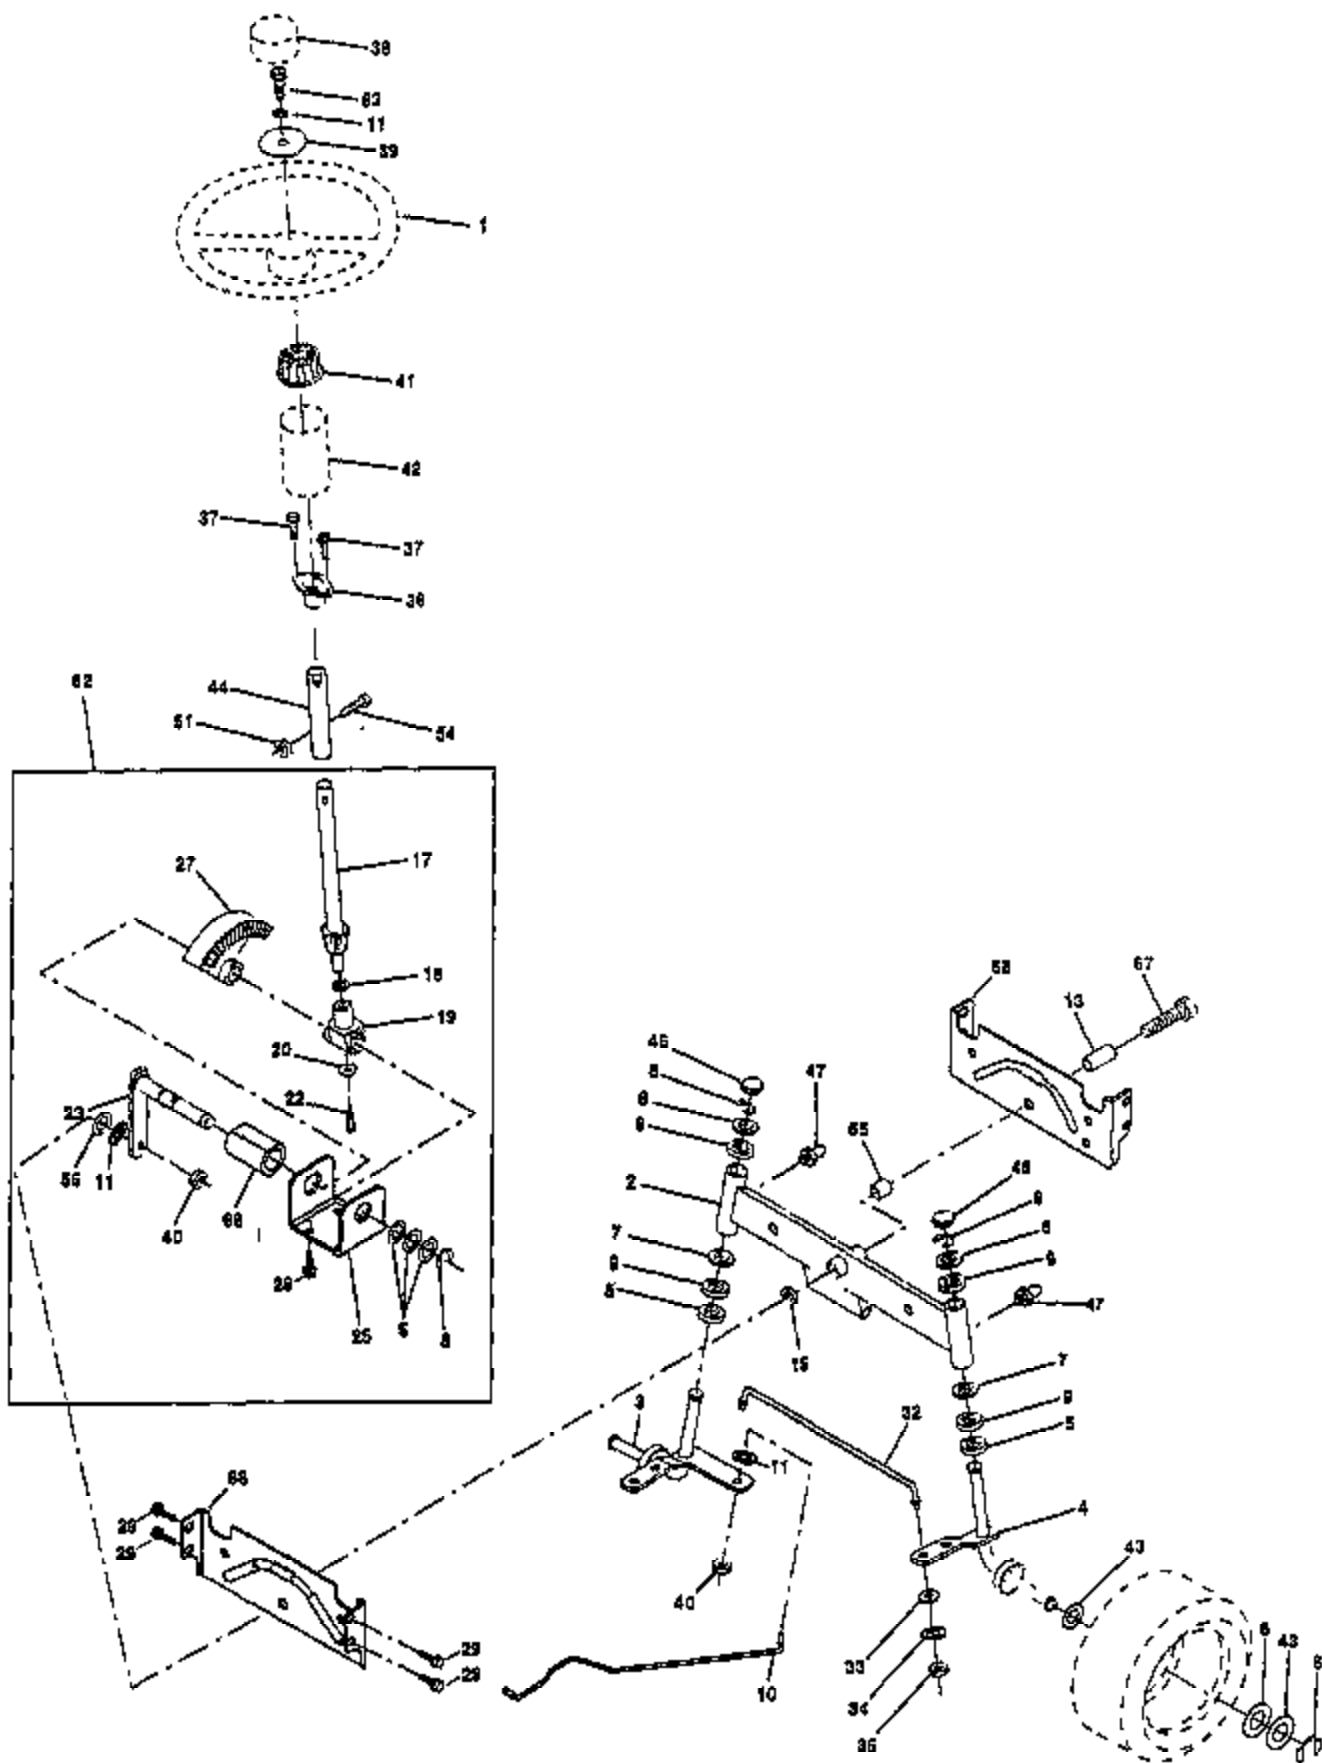

Ref #	Part Number	Qty	Description
1	121472X		Wheel Steering
2	154427		Axle Asm Stmp Dropped STL
3	156483		Spindle Asm LH
4	157473		Spindle Asm RH
5	6266H		Bearing Race Thrust Harden
6	121748X		Washer 25/32 X 1-5/8 X 16 Ga
7	19272016		Washer 27/32 X 1-1/4 X 16 Ga
8	12000029		Ring Klip #t5304-75
9	3366R		Bearing Col Strg Blk
10	156438		Link Drag Extended Stamped
11	10040600		Washer Lock Hvy Hlcl Spr 3/8
13	154779		Bearing Axle STL/GT
15	73901000		Nut Lock Flange 5/8-11 Unc
17	156546		Shaft Asm Strg
18	57079		Washer Thrust 515 x 750 x 033
19	124035		Support Shaft
20	532126684		Washer Shim 1/4 X 5/8 X 062
22	71200410		Screw Hex Socket 1/4-20 x 5/8
23	532127501		Shaft Asm Pittman
25	154406		Bracket Steering
27	136874		Gear Sector
29	17490612		Screw Thdrol 3/8-16 x 3/4 Ty-tt
32	139929		Rod Tie Ball J Adj VGT
33	19111216		Washer 11/32 x 3/4 x 16 Ga.
34	10040500		Washer Lock Hvy Hlcl Spr 5/16
35	73810500		Locknut 5/16-24 Unf 3847
36	155099		Bushing Strg
37	152927		Screw
38	126805X		Insert Cap Strg Wh Au
39	19133808		Washer 13/32 X 2-3/8 X 8 Ga
40	7810H		Lock nut
41	100711L		Adaptor Wheel Strg
42	145054		Boot Steering Dash
43	121749X		Washer 25/32 X 1-1/4 X 16 Ga
44	153720		Extension Steering Shaft LR/LT
46	121232X		Cap Spindle Fr Top Blk
47	6855M		Fitting Grease
51	73800500		Nut Lock Hex w/Ins 5/16-18
54	74780520		Bolt Fin Hex 5/16-18 Unc x 1-1/4
56			UNKNOWN
62	156594		Kit, Steering Assembly Svc
63	74780616		Bolt Fin Hex 3/8-16 unc x 1 Gr. 5
65	154780		Spacer Axle
66	154404		Bearing Arm Pittman
67	74781044		Bolt, Fin Hex 5/8-11 UNC x 2-3/4
68	154429		Axle, Brace

PP16H46 Tractor Page 20 of 24
Steering Assembly