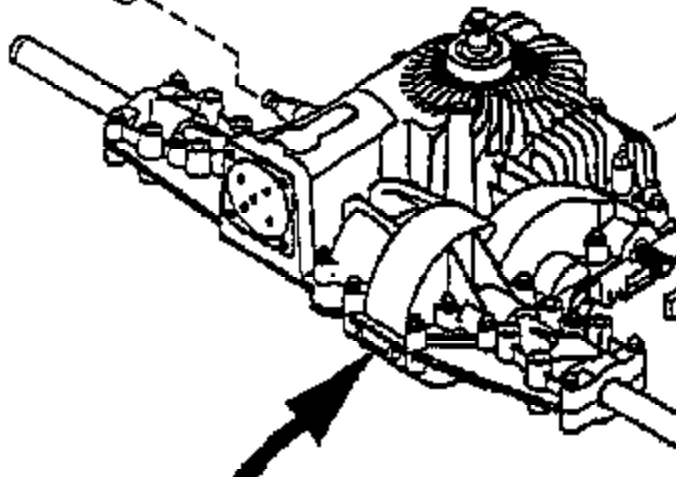

**MODEL and SERIAL
NUMBERS HERE**

Ref #	Part Number	Qty	Description
36	790075		Brake Disc (Peerless part number)
37	790007		Brake Pad Plate (Peerless part number)
38	799021	2	Brake Pad (Peerless part number) Pkg of 2
39	786026		Dowel Pin (Peerless part number)
40	792076A		Flat Washer (Peerless part number)
41	790085		Brake Lever (Peerless part number)
42	792073		Screw, 1/4-20 x 1-1/4" (Peerless part number)
42A	7920854		Screw, 1/4-20 x 2-1/4" (Peerless part number)
43	792075		Locknut, 5/16-24 (Peerless part number)
44	790025		Brake Pad Holder (Peerless part number)
45	786066		Spacer (Peerless part number)
46	790086		Brake Lever Bracket (Peerless part number)
71	788069		Square Cut Ring (Peerless part number)
71A	792162		Pushnut, 9/16" (Peerless part number)
79	792144		Spring (Peerless part number)
87	788035		Oil Seal, 5/8" (Peerless part number)
180	730229A		Gear Oil 80W90
189	792168		Drive Screw #6 x 1/2" (Peerless part number)
189A	792169		Screw, 10-32 x 1/2" (Peerless part number)
190	792150		Lockwasher (Peerless part number)
191	792151		Nut, 7/16-20 (Peerless part number)
208B	798025		Fan/Coupling (Peerless part number) Incl. 189 & 189A
209	798024		Control Lever (Peerless part number)

PP16H46 Transaxle - Peerless (205-046)
Page 22 of 24