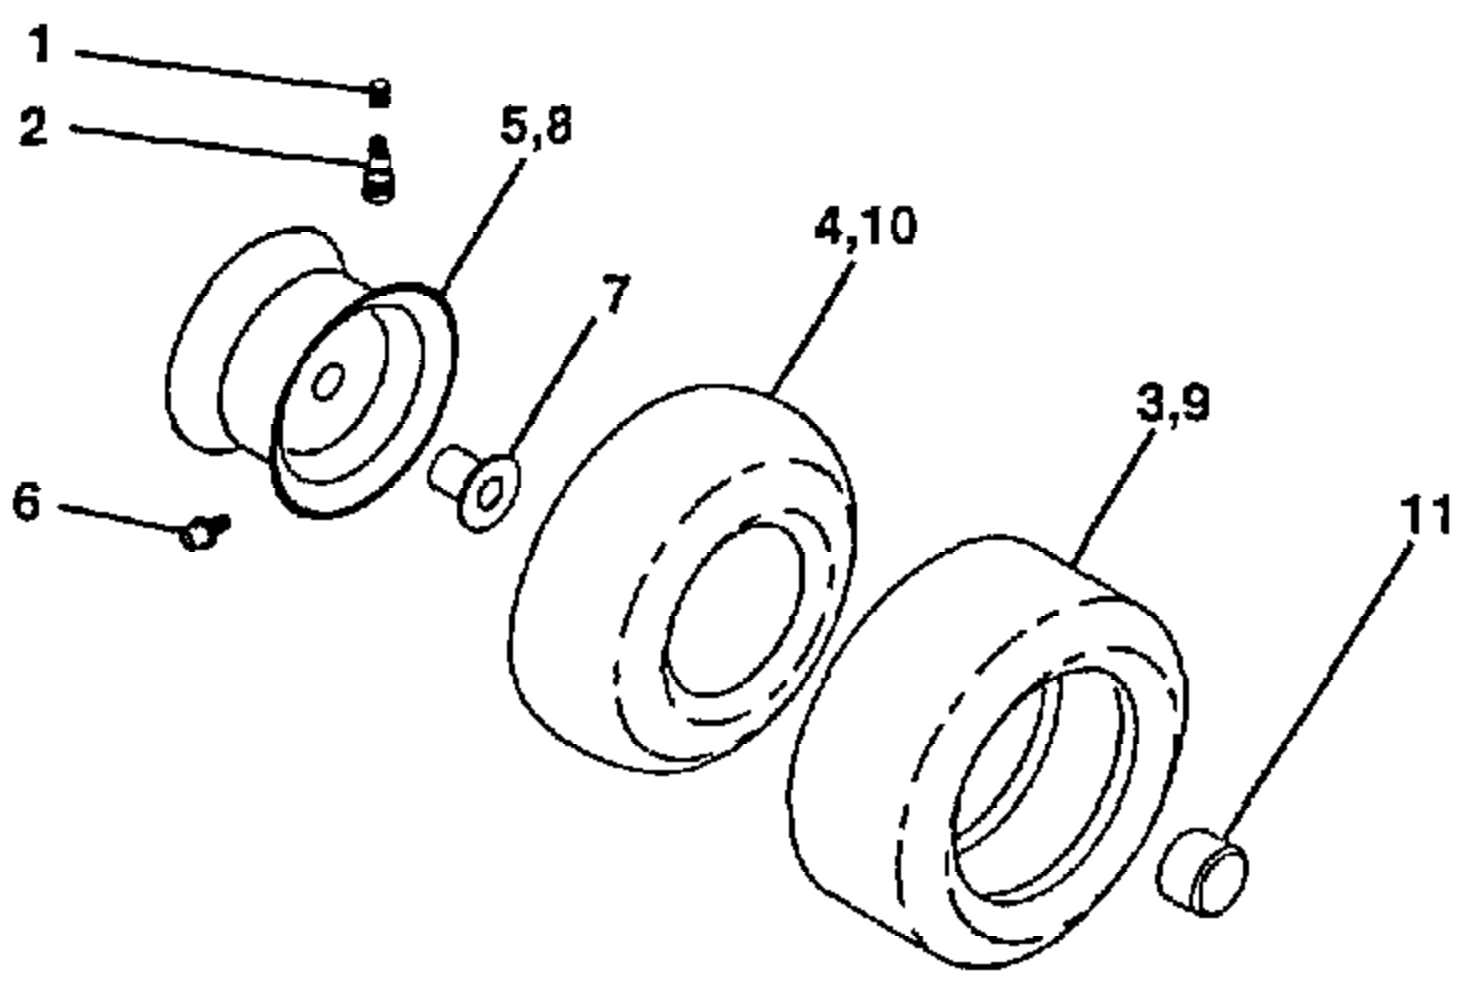

Ref #	Part Number	Qty	Description
1	59192		Cap Valve Tire
2	65139		Stem Valve
3	106222X		Tire F Ts 15 X 6 0 - 6 Service
4	59904		Tube Front Service Item Only
5	106732X417		Rim Asm 6" front Silver Service
6	278H		Fitting Grease Front Wheel Only
7	9040H		Bearing Flange Front Wheel Only
8	106108X417		Rim Asm 8" rear Silver Service
9	122082X		Tire R Ts 20 x 10 - 8 C Service
10	7152J		Tube Rear Service Item Only
11	104757X		Cap Axle Blk 1 50 X 1 00
	144334		Sealant, Tire 10 oz. Tube

PP16H46 Tractor
Page 24 of 24
Wheels & Tires