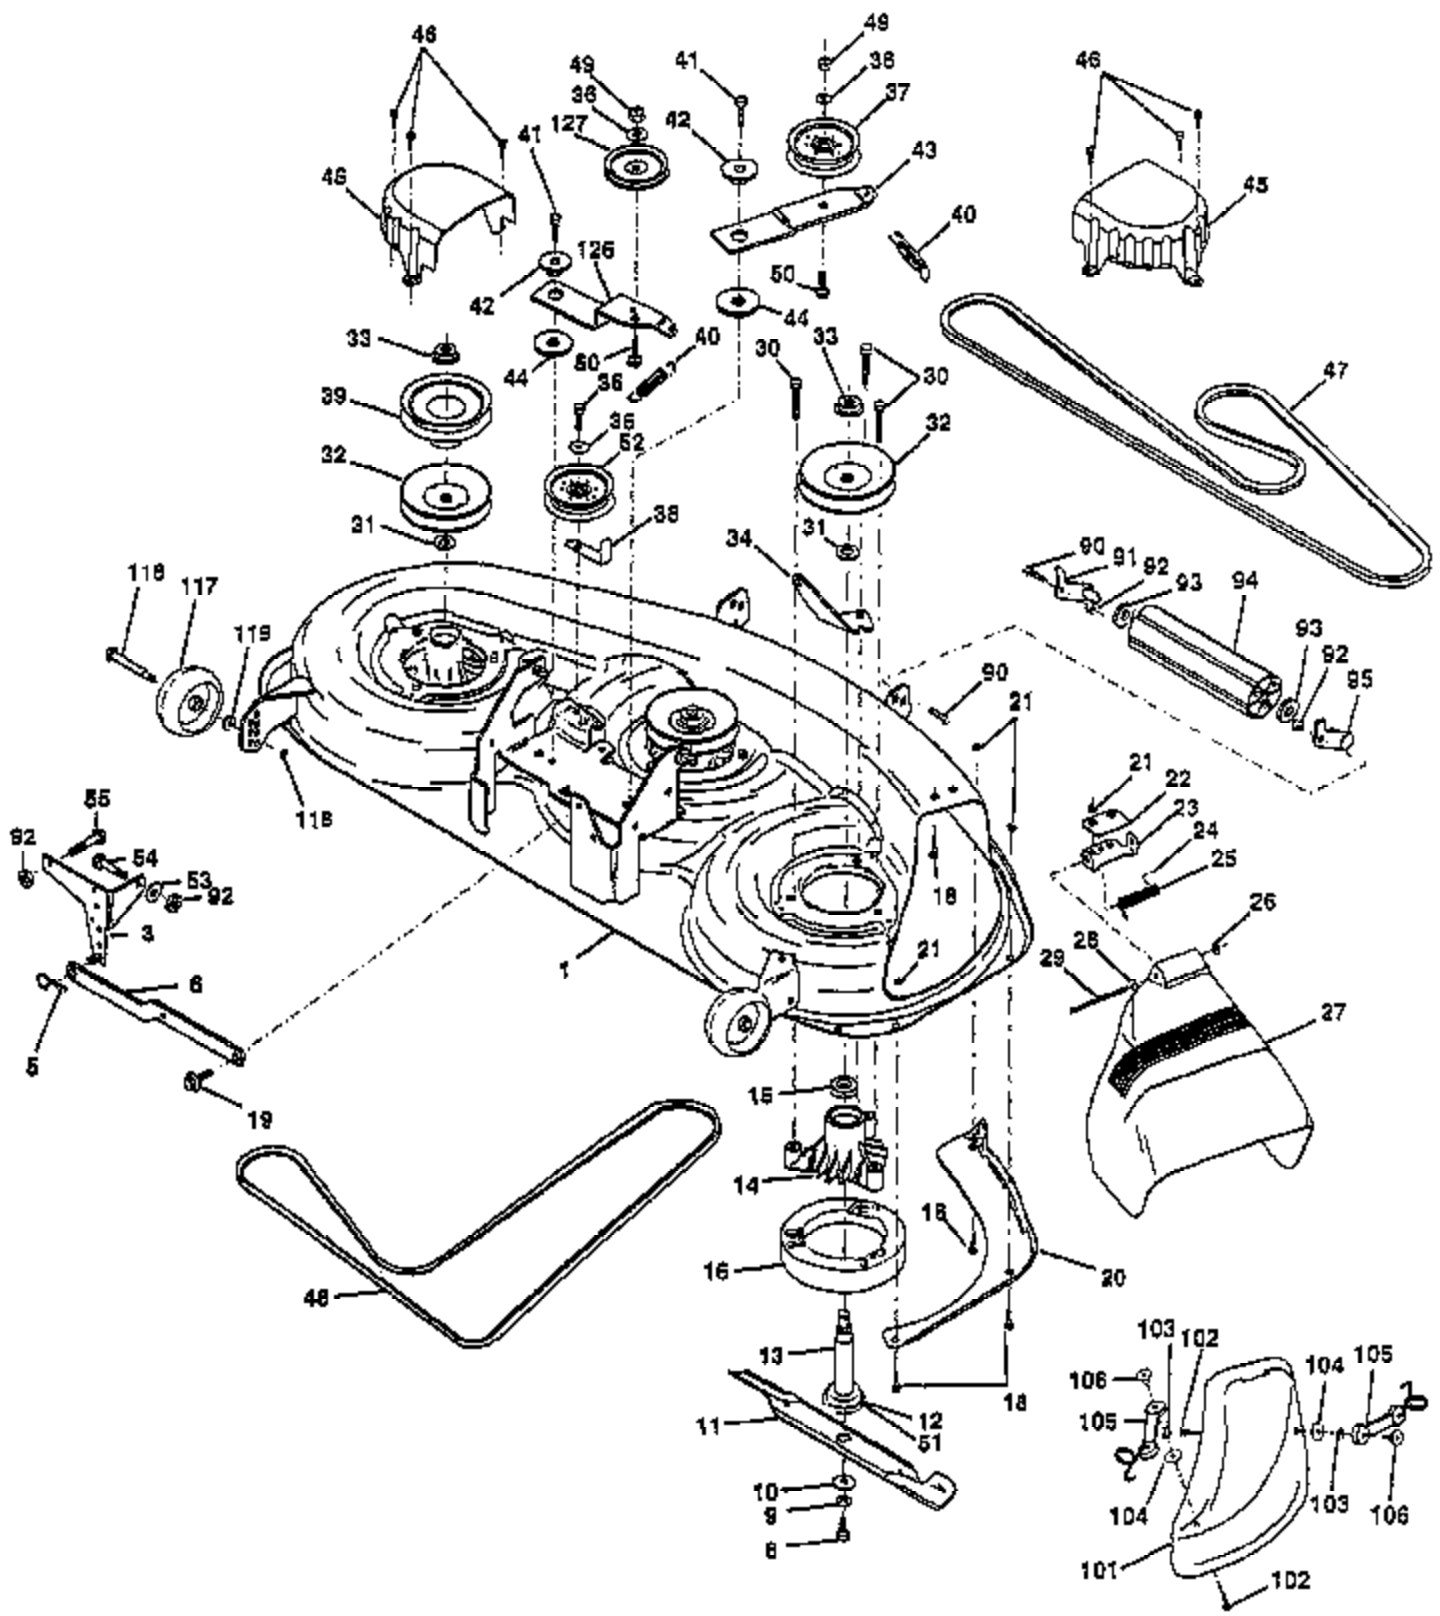

Ref #	Part Number	Qty	Description
1	156948		Deck Asm., Mower 46"
3	138457		Bracket Asm., Sway Bar
5	4939M		Retainer Spring
6	130832		Arm, Suspension, Rear (Sway Bar)
8	850857		Bolt, Patched 3/8-24 x 1-1/4 Gr. 8
9	10030600		Washer, Lock Hvy., Unplated 3/8
10	140296		Washer, Hard Blade, Mower Vented
11	152443		Blade, 46" Mower Deck
12	129895		Bearing, Bail, Mandrel #6204
13	137553		Shaft Asm. w/Lower Bearing Includes Key No. 12
14	137152		Housing, Mandrel
15	110485X		Bearing, Ball, Mandrel
16	140329		Stripper, Mower Round
18	72140505	PP16H46 Top Mower Deck	Bolt, Carriage 5/16-18 x 5/8
19	132827		Bolt, Hex Head, Shoulder 5/16-18
20	145055		Baffle, Vortex Mower 46"
21	73680500		Nut, Crownlock 5/16-18 UNC
22	134753		Stiffener, Bracket
23	131267		Bracket, Deflector
24	105304X		Cap, Sleeve
25	123713X		Spring, Torsion, Deflector
26	110452X		Nut, Push
27	157788		Shield, Deflector Mower
28	19111016		Washer 11/32 x 5/8 x 16 Ga.
29	131491		Rod, Hinge
30	138776		Screw, Hex Head, Thdroll
31	129963		Washer, Spacer Mower Vented
32	153531		Pulley, Mandrel
33	137266		Nut, Flg. Top Lock Cntr. 9/16
34	144945		Anchor, Spring Deck 46"
35	17490628		Screw, Thdroll 3/8-16 x 1-3/4 Tytt
36	19131316		Washer 13/32 x 13/16 x 16 Ga.
37	131494		Pulley, Idler, Flat
38	156086		Keeper, Belt, Idler
39	144917		Pulley, Idler, Driven
40	137273		Spring, Secondary 44/46/50 Vent
41	17490620		Screw, Thdroll 3/8-16 x 1-1/4 Tytt
42	122052X		Spacer, Retainer
43	144949		Arm, Idler Secondary
44	133943		Washer, Hardened
45	145059		Cover, Mandrel Deck
46	137729		Screw, Thdroll. 1/4-20 x 5/8
47	144959		V-Belt, Mower, Secondary
48	139573		V-Belt, Mower, Primary
49	73680600		Nut, Crownlock 3/8-16 UNC
50	72110612		Bolt, Carriage 3/8-16 x 1-1/2 Gr. 5
51	153390		Washer, Felt
52	156493		Pulley Idler 46 Pri. Drive
53	19131312		Washer 13/32 x 13/16 x 12 Ga.
54	74780616		Bolt Fin Hex 3/8-16 unc x 1 Gr. 5
55	72140608		Bolt Rdhd Sqnk 3/8-16 unc x 1
90	74760616		Bolt, Fin, Hex 3/8-16 UNC x 1
91	132274		Bracket, Asm Noseroller, LH
92	73800600		Nut, Lock, Hex w/Ins 3/8-16 UNC
93	19171416		Washer 17/32 x 7/8 x 16 Ga.
94	132264		Roller, Nose 38 & 42