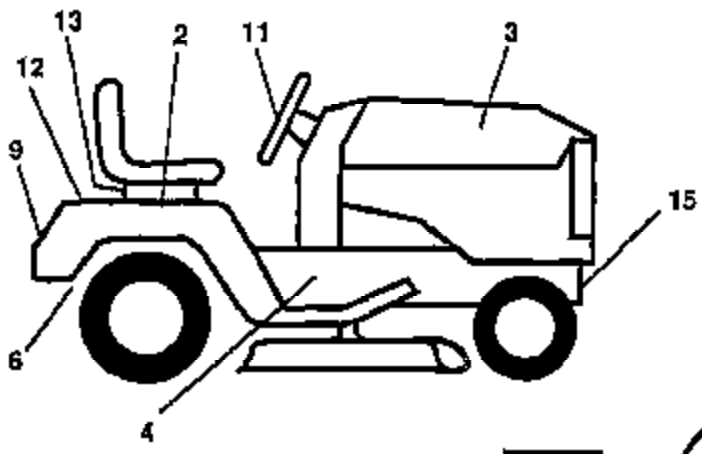

Ref #	Part Number	Qty	Description
1	157032		Decal Oper Step Thru E/F
2	158051		Decal Fender Auto Husq
3	158049		Decal Hood LH
4	158052		Decal Chassis 46"/16 HP
5	532273210		Decal HP Engine
6	142341		Decal Drawbar Cntrl MVT Hyd LT
7	134999		Decal Mower Enviro
8	137259		Decal Warning Multi-Language
9	158361		Decal Fender Logo
10	157140		Decal Fender Danger E/F
11	158048		Decal Ins Strg Whl
12	158050		Decal Fender Predator
13	150496	PP16H46 Tractor Page 4 of 24	Decal Cust Assist Poulan Pro
14	139346	Decals	Decal V-Belt Schematic
15	158058		Decal Front Chassis
20	145005		Decal Bat Dan/Psn
	154515		Pad Footrest LH STLT
	154516		Pad Footrest RH STLT
	138311		Decal Handle Lft Height Adjust
	159852		Manual Owner's (English)
	159853		Manual Owner's (French)
	LSB42		42" Snow Blower Available accessory - not included with tractor.
	LCO5		Wheel Weights Available accessory - not included with tractor.
	LCO6		Tire Chains Available accessory - not included with tractor.