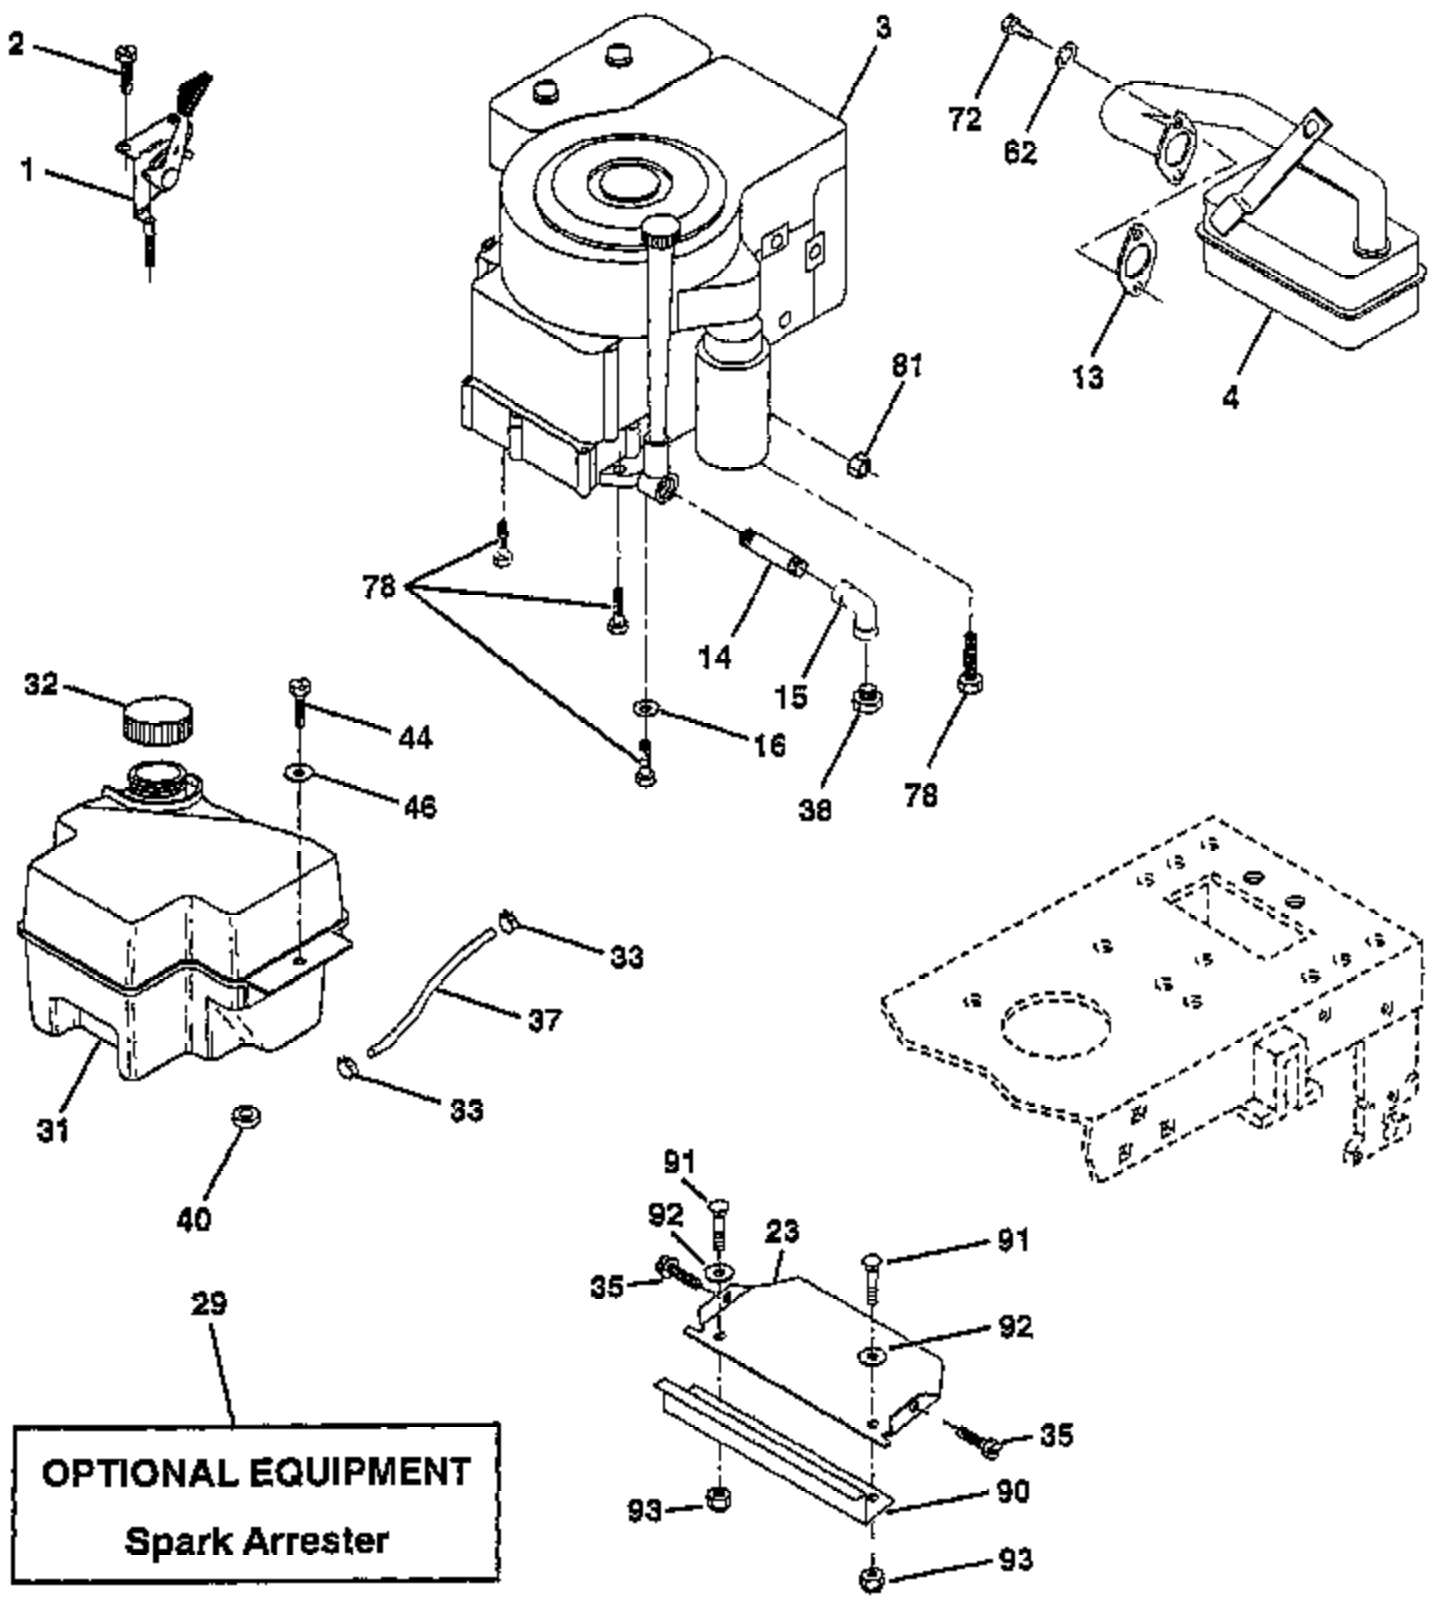

Ref #	Part Number	Qty	Description
1	140310		Control Th/ch 23 5 LH Flag
2	17720410		Screw Hex Thd Cut 1/4-20 x 5/8 T
3			Engine B&S Model No. 280777
4	137352		Muffler LT B&S 14.5
13	272293		Gasket Eng 1 313 Id Tin Plated
14	13280324		Nipple Pipe 3/8 Npt X 3"
15	13200300		Elbow Std 90 Degree 3/8-18 Npt
16	11050600		Washer Lock Ext Tooth 3/8
23	156123		Shield Heat
29	137180		Kit Spark Arrestor (Flat Scrm)
31	140280		Tank Fuel Front 2 00
32	140527		Cap Asm Fuel W/sym Vented
33	123487X	PP16H46 Tractor Engine	Clamp Hose Black
35	17490512		Screw
37	137040		Line Fuel 20"
38			Plug Oil Drain Order From Engine Manufacturer
40	124028X		Bushing Snap Nyl Blk Fuel Line
44	17490412		Screw Hexwsh Thdrol 1/4-20 x 3/4
46	19091416		Washer 9/32 X 7/8 X 16 Ga
49	17490616		Screw Thdrol 3/8-16 x 1
62	10040500		Washer Lock Hvy Hlcl Spr 5/16
72	71070512		Screw Hexhd Cap 5/16-18 x 3/4
78	17490620		Screw Thdrol 3/8-16 x 1-1/4 TYTT
81	128861		Nut Flange 1/4-20 Starter Nut
90	159520		Guard Debris 97
91	17000612		Bolt Blk Fin Hex 1/4-20 Unc x 1/2
92	19091016		Washer 9/32 x 5/8 x 16 Ga.
93	123976X		Nut Lock 1/4 Lge Flg Fr. 5 Zinc

PP16H46 Tractor
Engine

Nut Lock 1/4 Lge Flg Fr. 5 Zinc