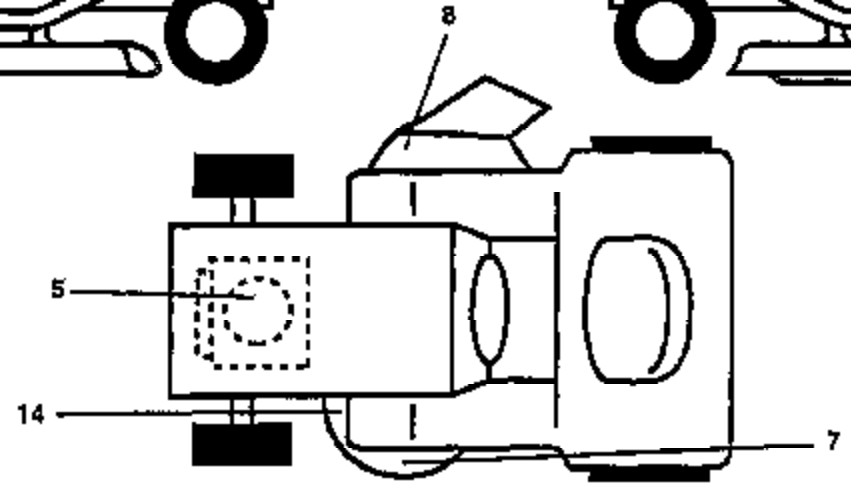

Ref #	Part Number	Qty	Description
1	157032		Decal Oper Step Thru E/F
2	158051		Decal Fender Auto Husq
3	158049		Decal Hood LH
4	158052		Decal Chassis 46"/16 HP
5	532273210		Decal HP Engine
6	142341		Decal Drawbar Cntrl MVT Hyd LT
7	134999		Decal Mower Enviro
8	137259		Decal Warning Multi-Language
9	158361		Decal Fender Logo
10	157140		Decal Fender Danger E/F
11	158048		Decal Ins Strg Whl
12	158050		Decal Fender Predator
13	150496	PP16H46 Tractor Page 4 of 24	Decal Cust Assist Poulan Pro
14	139346	Decals	Decal V-Belt Schematic
15	158058		Decal Front Chassis
20	145005		Decal Bat Dan/Psn
	154515		Pad Footrest LH STLT
	154516		Pad Footrest RH STLT
	138311		Decal Handle Lft Height Adjust
	159852		Manual Owner's (English)
	159853		Manual Owner's (French)
	LSB42		42" Snow Blower Available accessory - not included with tractor.
	LCO5		Wheel Weights Available accessory - not included with tractor.
	LCO6		Tire Chains Available accessory - not included with tractor.