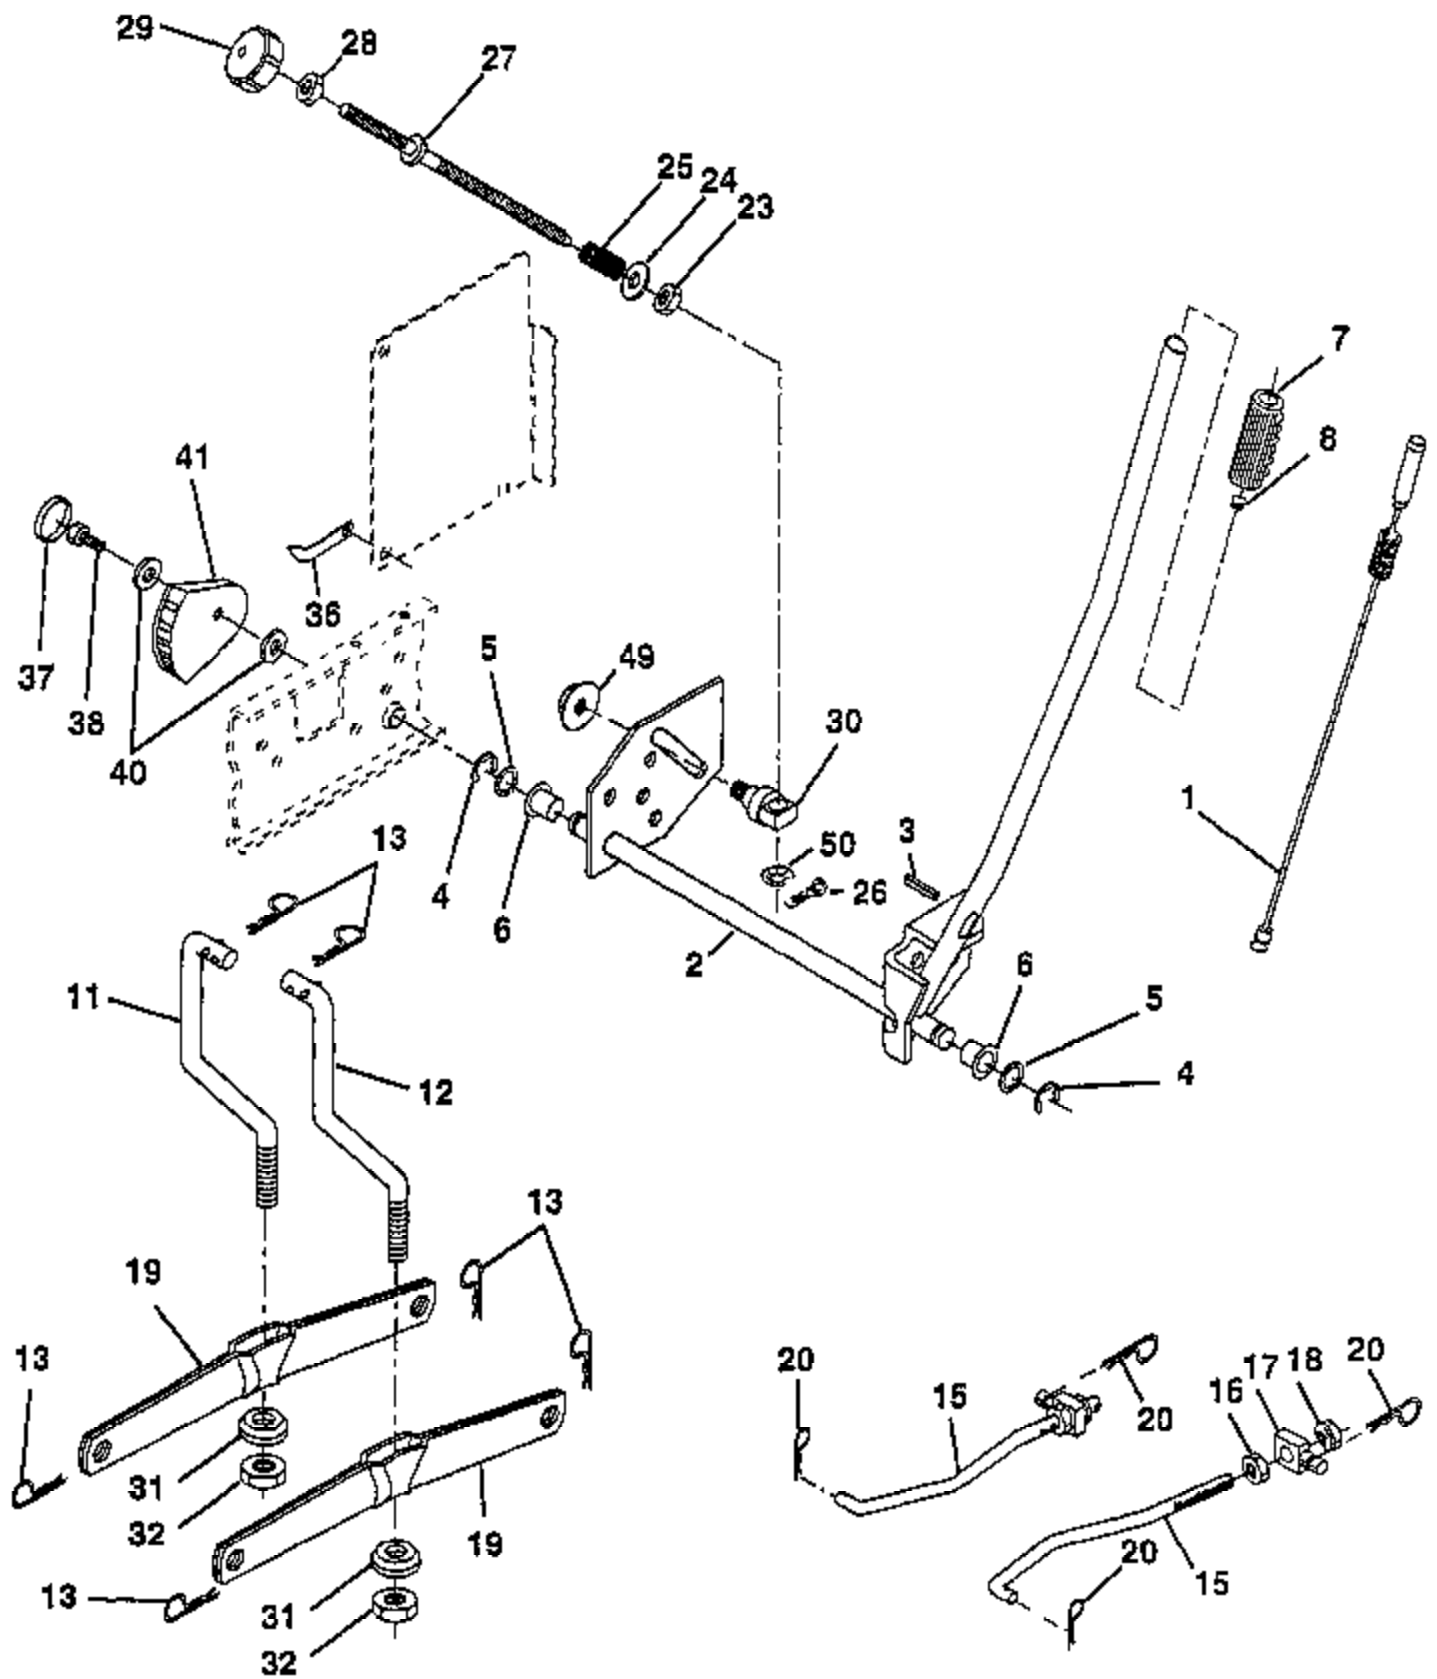

Ref #	Part Number	Qty	Description
1	159460		Wire Asm Inner/Sprg W/plunger LT
2	159471		Shaft Asm Lift RH w/Inf
3	105767X		Pin Groove 1 500 Zinc
4	12000002		E Ring #5133-62
5	19211621		Washer 21/32 X 1 X 21 Ga
6	120183X		Bearing Nylon Blk 629 Id
7	109413X		Grip Handle Bicycle Matte Blk
8	124526X		Button Plunger Black
10	122512X		Spring Cprsn 3 750 Oiled
11	532139865		Link Lift LH Fixed Length
12	139866		Link Lift RH Fixed Length
13	4939M		Retainer Spring
15	127218	PP16H46 Tractor	Link Front
16	73350800	Mower Lift	Nut Jam Hex 1/2-13 Unc
17	130171		Trunnion Blk Zinc
18	73800800		Nut Lock W/wsh 1/2-13 unc
19	139868		Arm Suspension Rear
20	3146R		Retainer Spring
23	110807X		Nut Special
24	19131016		Washer 13/32 X 5/8 X 16 Ga
25	2876H		Spring 2-1/8"
26	76020308		Pin Cotter 3/32 X 1/2
27	126971X		Rod Adj Lift Zinc 7.49 Wrk Lg
28	73350600		Nut Hex Jam 3/8-16 Unc
29	138057		Knob Inf 3/8-16 Unc Blk W/sym
30	150233		Trunnion Infin Height
31	532140302		Bearing Pvt Lift Spherical
32	73540600		Nut Crownlock 3/8-24
36	155097		Pointer Height Indicator
37	123935X		Plug Hole Blk 1.485/1.515 Dia.
38	17490512		Screw Thdrol 5/16-18 x 3/4
40	19112410		Washer 11/32 x 1-1/2 10 Ga.
41	155098		Indicator Height STLT
49	145212		Nut Hex Flange Lock
50	110452X		Nut PUsh Phos & Oil

PP16H46 Tractor Page 16 of 24

Mower Lift