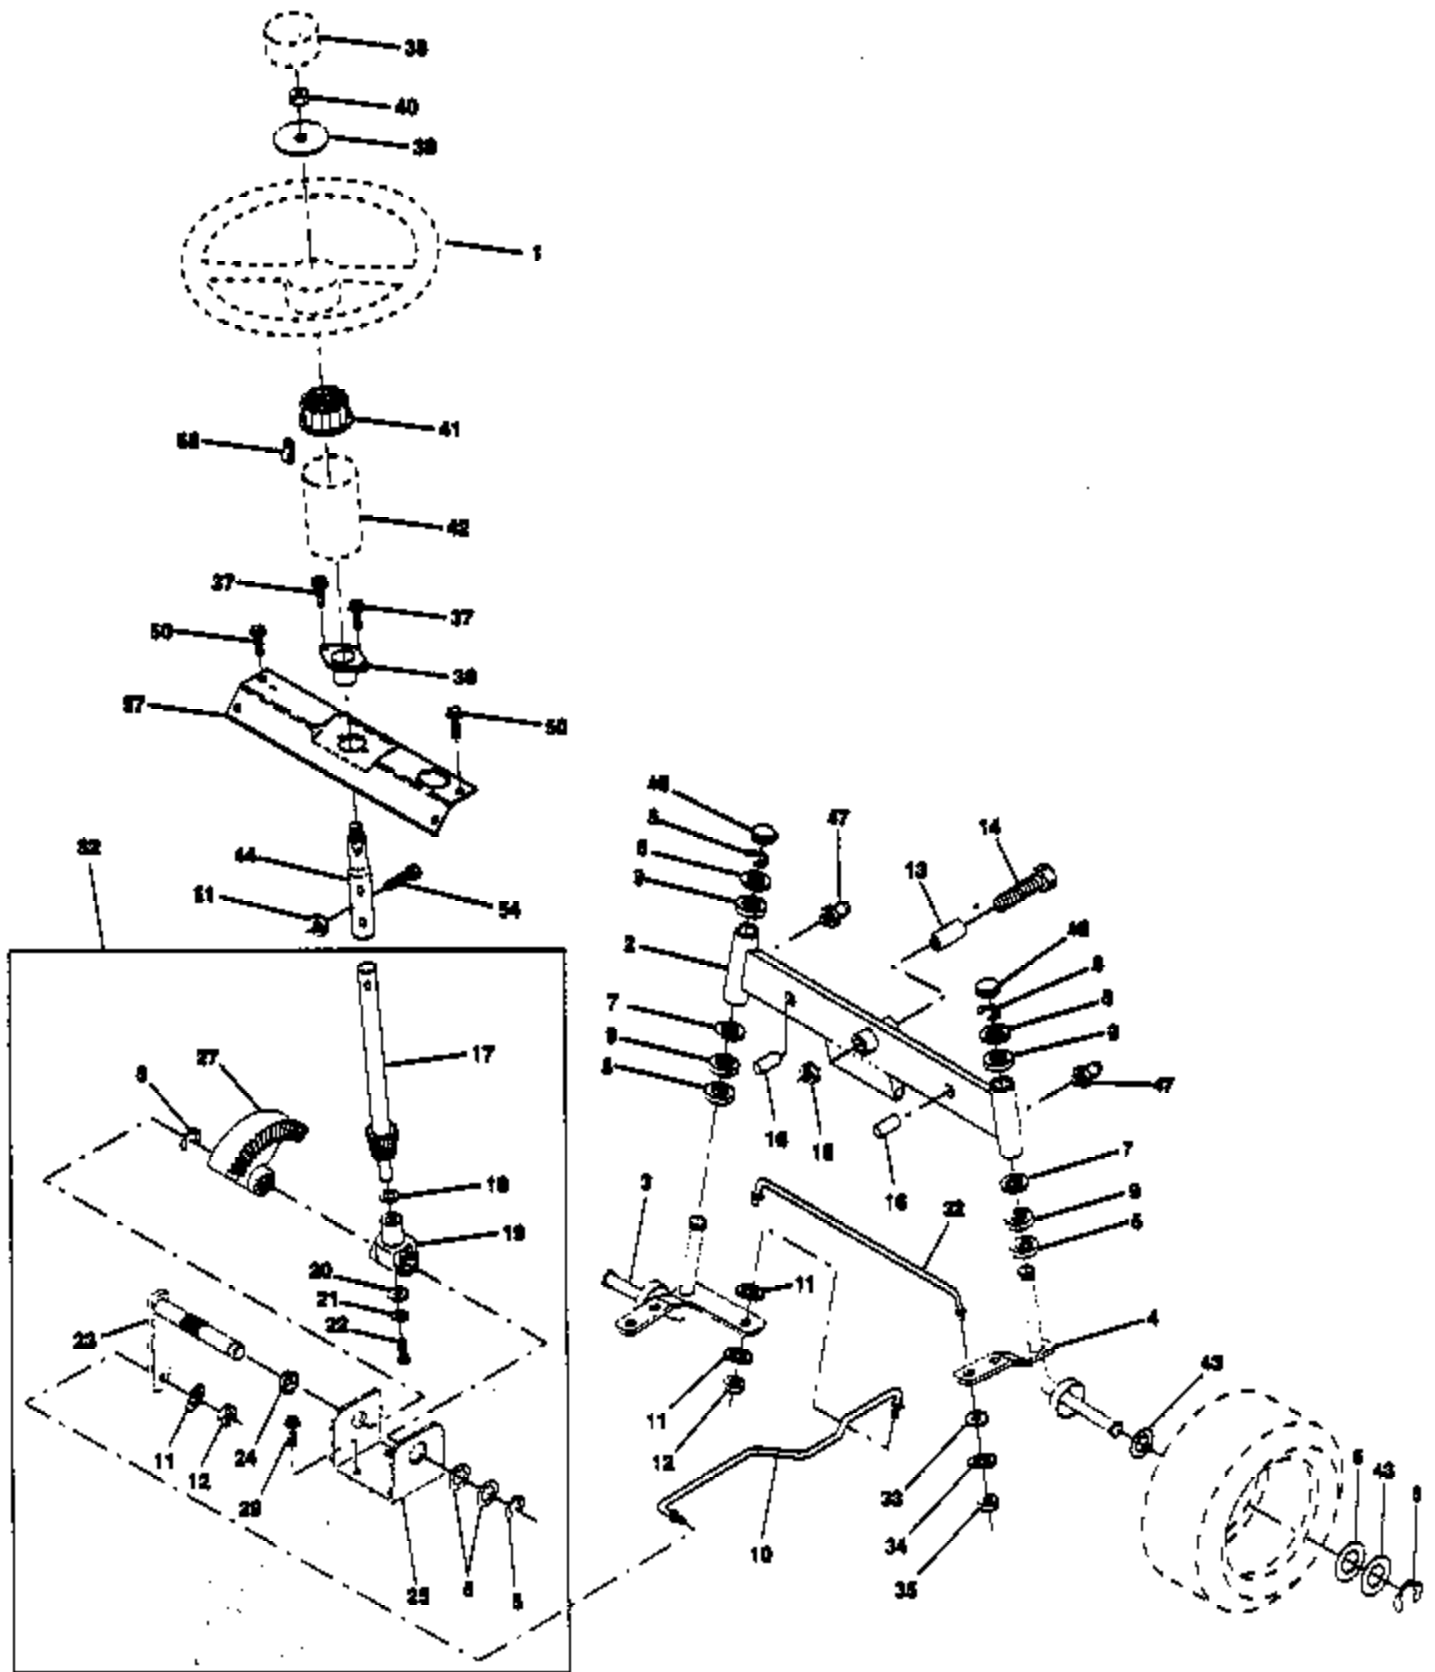

Ref #	Part Number	Qty	Description
1	532121472		Wheel Steering Auto Black
2	532142033		Axle Asm Fr LT W/gzks 38/42
3	532135227		Spindle Asm LH
4	532135228		Spindle Asm RH
5	532124931		Bearing Race Thrust Harden
6	532121748		Washer 25/32 X 1-5/8 X 16ga
7	819272016		Washer 27/32 X 1-1/4 X 16 Ga
8	812000029		Ring Klip #t5304-75
9	532124937		Bearing Col Strg Blk
10	532130468		Link Drag Sol Ball Jt 20 064
11	810040600		Washer Lock Hvy Hlcl Spr 3/8
12	873610600		Nut Fin Hex 3/8-24 Unf
13	532110438		Spacer Bearing Axle Front
14	874011056		Bolt Hex 3/8-11 Unc X 3-1/2
15	873901000		Nut Lock Flange 5/8-11 Unc
16	532132624		Pin Axle 5/8 X 1 55/1 54 Lg
17	532140176		Shaft Asm Strg Private Label
18	532057079		Washer Thrust 515x 750x 033
19	532124035		Support Shaft
20	532126684		Washer Shim 1/4 X 5/8 X 062
21	810040400		Washer Lock Hvy Helical 1/4
22	871070410		Screw Hex Socket 1/4-20 X 5/8
23	532127501		Shaft Asm Pittman
24	532109816		Nyliner Snap In
25	532124036		Bracket Steering
27	532136874		Gear Sector 22 Teeth
29	817490612		Screw Thdrol 3/8-16x3/4 Ty-tt
32	532130467		Rod Tie Wire Form 19 75 Mech
33	819111216		Bushing Link Drag Blk LR
34	810040500		Washer 13/32 X 7/8 X 16ga
35	873810500		Pin Cotter 1/8 X 3/4 Cad
36	532102803		Bushing Strg
37	817431008		Screw Slftp #10-16 X 1/2 Ty-b
38	532126805		Insert Cap Strg Wh Au Gen Blk
39	819133808		Washer 13/32 X 2-3/8 X 8 Ga
40	532124701		Nut Lock Center 3/8-24unf
41	532104820		Adaptor Wheel Strg 640/ 635id
42	532140216		Boot Shaft Steering
43	532121749		Washer 25/32 X 1 1/4 X 16 Ga
44	532140171		Shaft Extension Steering
46	532121232		Cap Spindle Fr Top Blk
47	532124836		Fitting Grease
50	817490412		Screw Hex Wsh Thdrol 1/4-20 x 3/4
51	873800500		Nut Lock Hex w/Insert 5/16-18
54	874780520		Bolt Fin Hex 5/16-18 unc x 1-1/4
55	532140285		Clip Tinnerman
57	532140172		Support Shaft Steering
62	532149686		Steering Assembly

PP15H42K
STEERING AND FRONT AXLE

Page 22 of 24