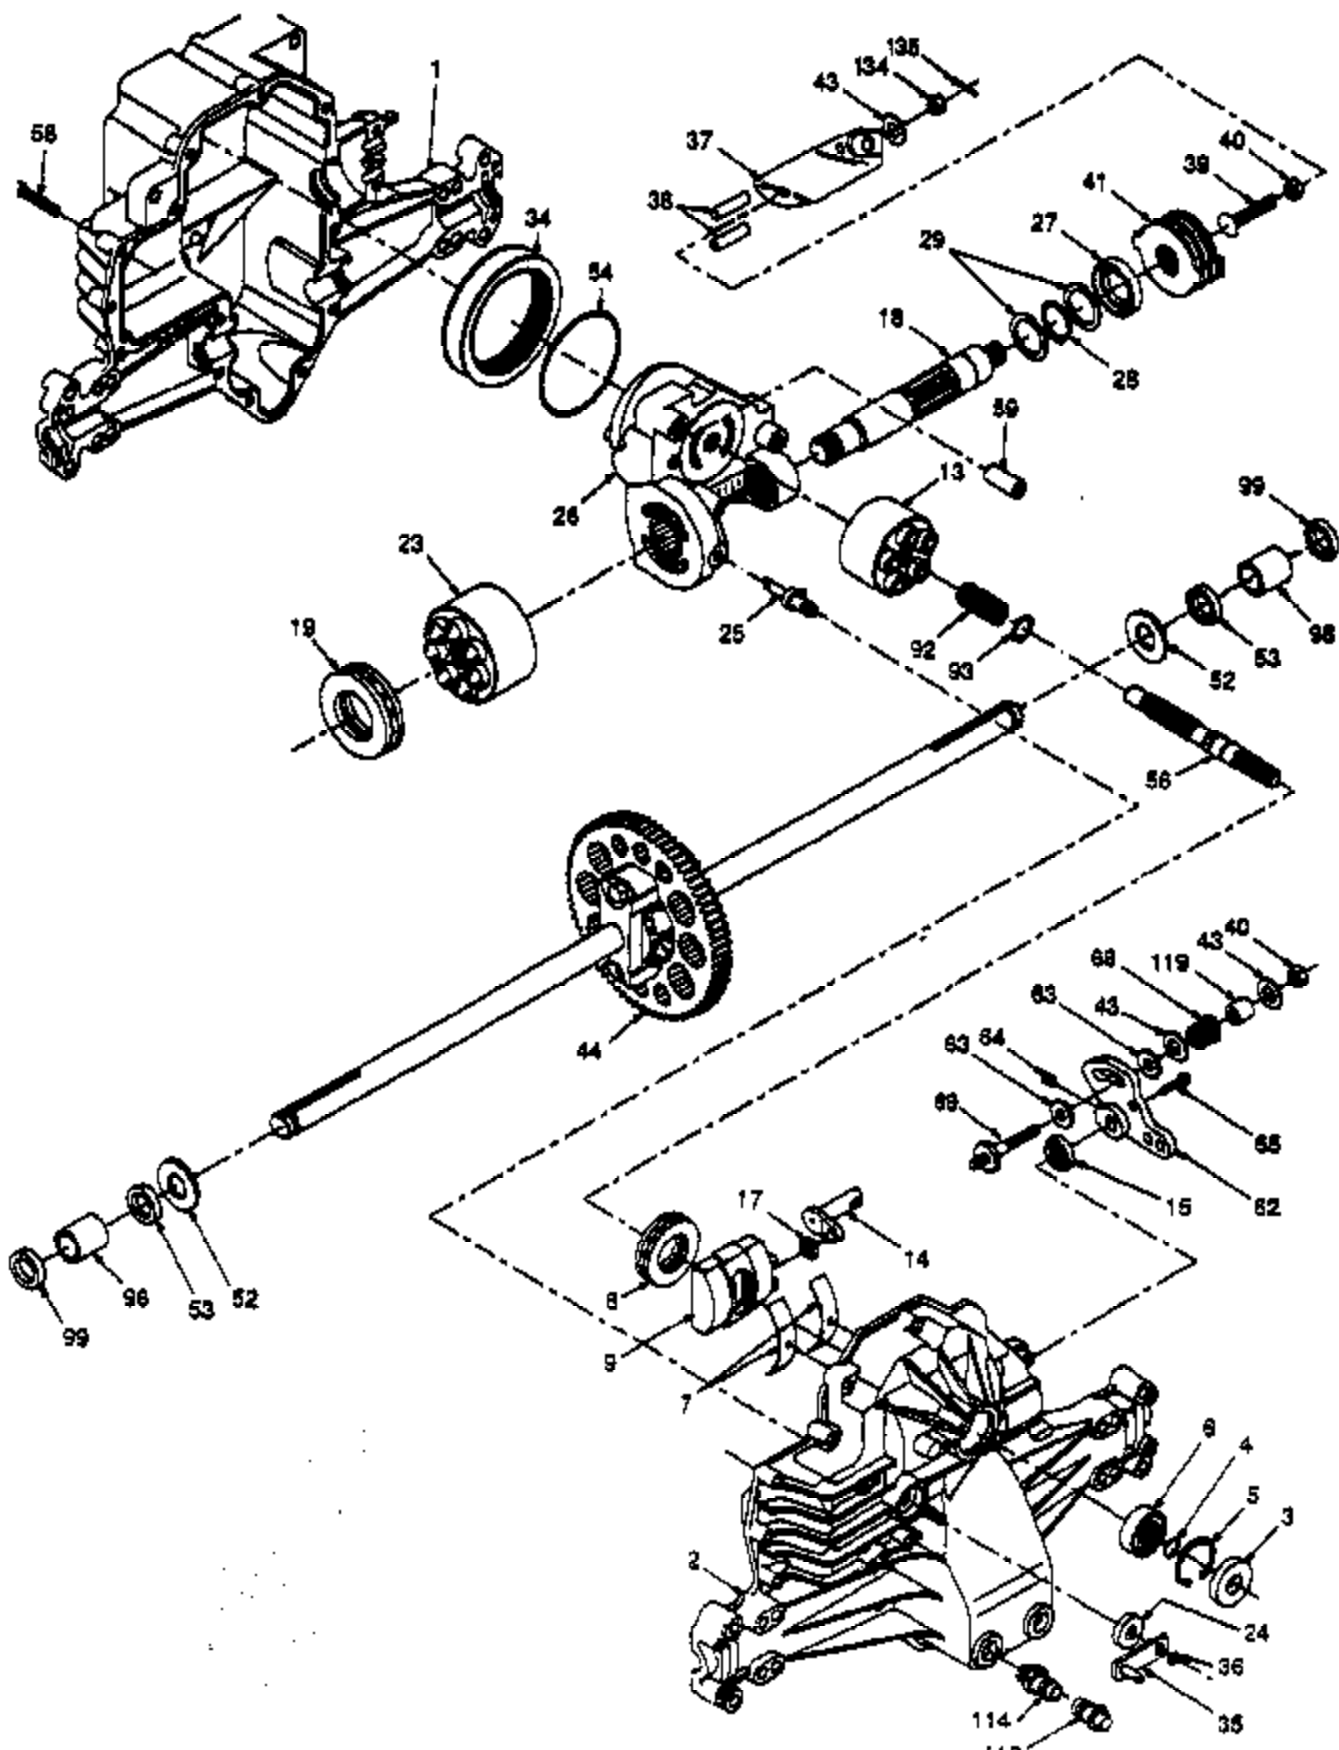

Ref #	Part Number	Qty	Description
1	532142986		Housing, Lower
2	532142987		Assembly, Upper Housing
3	532142932		Seal, Lip
4	532142928		Ring, Wire Retaining
5	532142933		Ring, Retaining
6	532142934		Bearing, Shaft Ball
7	532142935		Bearing, Cradle
8	532142936		Bearing, Thrust 30 x 52 x 13
9	532142937		Swashplate, Variable
13	532142938		Block, Cylinder Assembly
14	532142939		Arm, Trunnion
15	532142940		Seal, Lip
17	532142941	PP15H42K 7	Guide, Slide
18	532142988	HYDRO-GEAR TRANSAXLE	Shaft, Motor
19	532142943		Bearing, Thrust 42 x 68 x 16
23	532142944		Block, Cylinder Assembly
24	532142945		Seal, Lip 10 x 25 x 7
25	532142946		Actuator, Bypass
26	532142947		Center Section Assembly Kit
27	532142948		Seal, Lip 26 x 42 x 8
28	532142949		Ring, Retaining
29	532142950		Washer 26 x 35 x 1
34	532142951		Oil Filter Element
35	532142952		Arm, Bypass
36	532142953		Ring, Retaining
37	532142954		Arm, Actuating
38	532142955		Pin, Actuating
39	532142956		Bolt 5/16-24 x 1-3/4
40	532142957		Locknut, Hex 5/16-24 UNJC
41	532142958		Brake Rotor/Stator Kit
43	532142884		Washer 7/16 x 7/8 x .060
44	532142990		Differential Assembly
52	532142991		Washer 3/4 x 1.5 x .13
53	532142961		Seal .75 x 1.25 x .250
54	532142962		O-Ring .103 x 2.987 ID
56	532142963		Shaft, Input
58	532142964		Bolt 1/4-20 x 1.38
59	532142965		Pin .5 OD x .43 ID x .750
62	532142966		Arm, Control
63	532142967		Puck, Dampener
64	532142920		Set Screw
65	532142968		Bolt #8-32 x .875
68	532142969		Spring
69	532144610		Stud 5/16-24
92	532142977		Spring, Block
93	532142978		Washer, Block Thrust
98	532142993		Sleeve Bearing
99	532142976		Seal, Wiper
113	532142917		Cap, Vent Assembly
114	532142918		Fitting, O-Ring Assembly
119	532142980		Spacer
134	532144607		Nut, Castle 5/16-24
135	532144608		Pin, Cotter