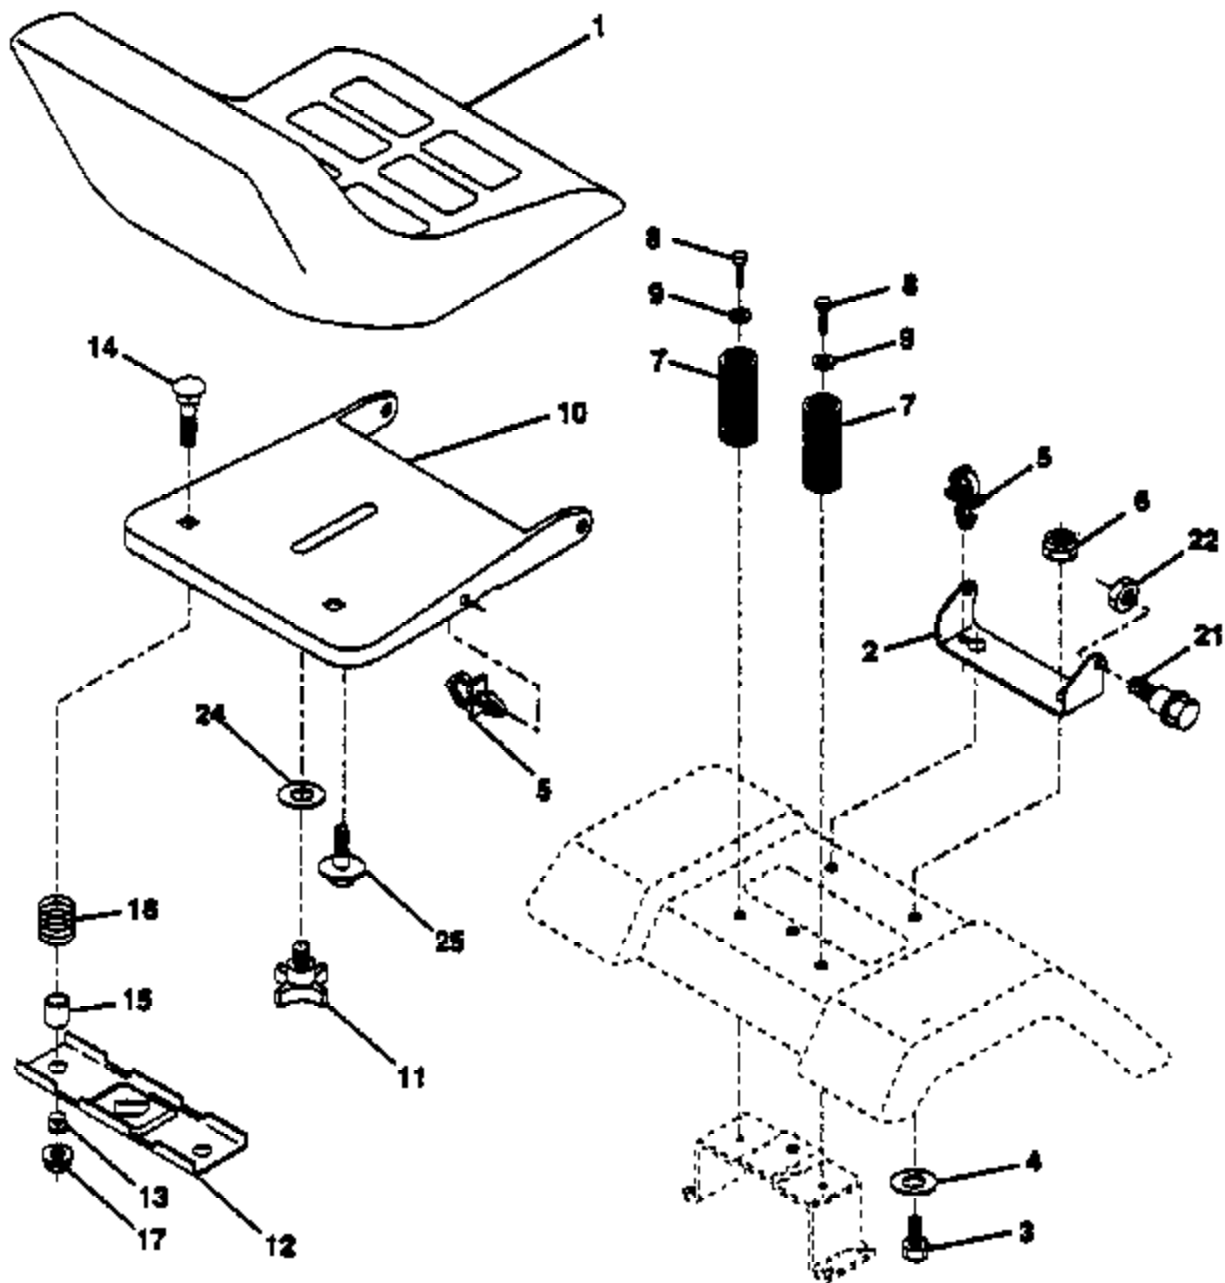

Ref #	Part Number	Qty	Description
1	532127429		Seat V550 Blk/blk Std
2	532140551		Bracket Pivot Seat 8 720
3	874760616		Bolt Fin Hex 3/8-16unc X 1
4	819131610		Washer 13/32 X 3/4 X 10 Ga
5	532145006		Clip Push-In Hinged
6	873800600		Nut Lock Hex w/Ins 3/8-16 Unc
7	532124181		Spring Seat Cprsn 2 250 Blk Zi
8	817490616		Screw Thdrol 3/8-16 X 1 Ty-tt
9	819131614		Washer 13/32 X 1 X 14 Ga
10	532140552		Pan Seat
11	532120068		Knob Seat 1/2-13unc Blk
12	532121246		Bracket Mounting Switch
13	532121248	PP15H42K	Bushing Snap Blk Nyl 50 Id
14	872050411	SEAT	Bolt Rdhd Sht Nk 1/4-20x1-3/8
15	532121249		Spacer Split 28x 96 Yel Zinc
16	532123740		Spring Cprsn 1 27 Blk Pnt
17	532123976		Nut Lock 1/4 Lge Flg Gr 5 Zinc
21	532139888		Bolt Shoulder 5/16-18 Type T.T.T.R.
22	873680500		Nut Crownlock 5/16-18 UNC
24	819171912		Washer 17/32 X 1-3/16 X 12 Ga
25	532127018		Bolt Shoulder 5/16-18 X 62

Page 20 of 24
PP15H42K SEAT