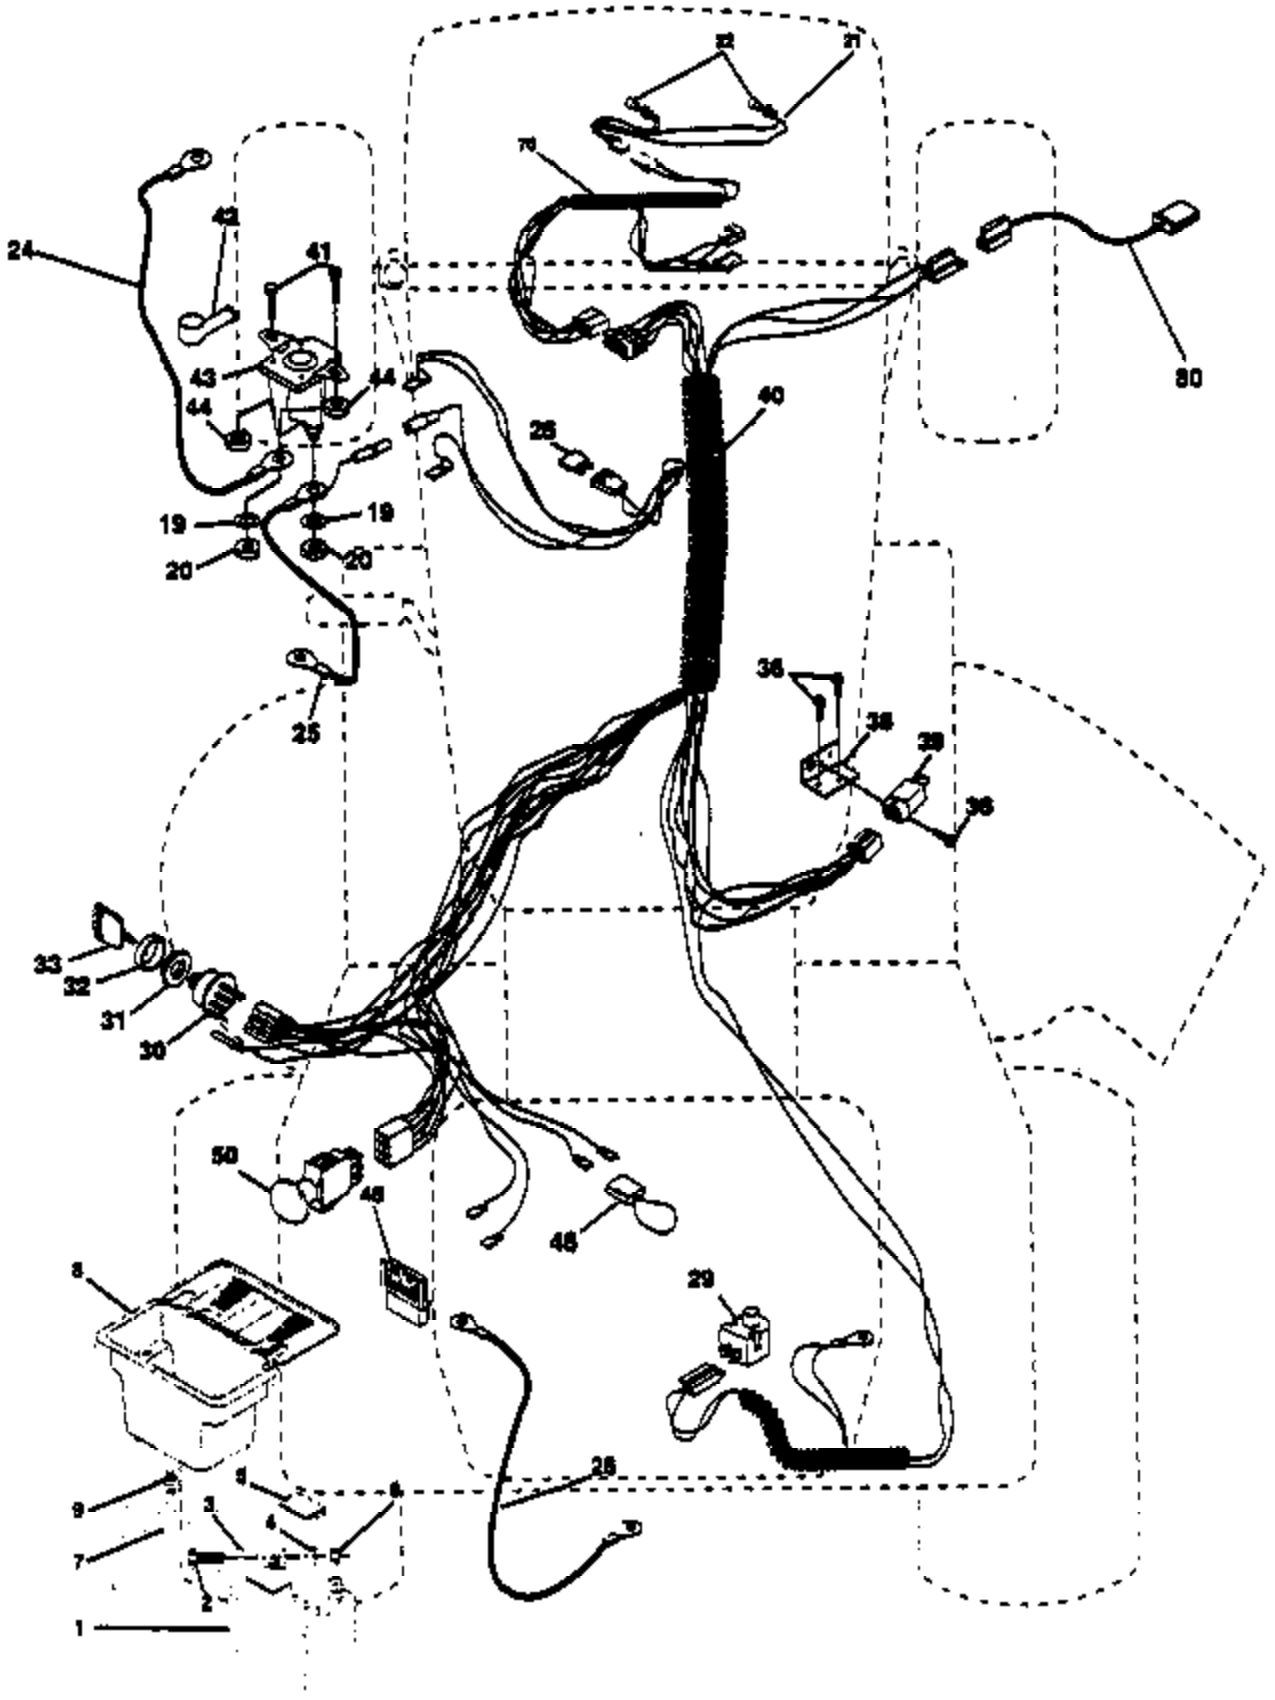

Ref #	Part Number	Qty	Description
1	532121265		Battery 12 Volt 25 Amp
2	874760412		Bolt Hex Hd 1/4-20unc X 3/4
3	819091016		Washer 9/32 X 5/8 X 16 Ga
4	810040400		Washer Lock Hvy Helical 1/4
5	532121264		Caps Battery 20/25/30 AMP
6	873220400		Nut Fin Hex 1/4-20 Unc
7	532109238		Tube Plastic 12"
8	532144940		Battery Case W/2 Holes W/Btry
9	532109596		Clamp Hose Olive
19	810090400		Washer Lock 1/4
20	873350400		Nut Jam Hex 1/4-20 Unc
21	532136850		Harness Asm Light w/4152J
22	532004152		Bulb Light #1156
24	532124780		Cable Battery 6 Ga 11"red
25	532146147		Cable Battery 6 Ga 44"red W/16 Wire
26	532108824		Fuse 30 AMP Auto Green
28	532124773		Cable Ground 6 Ga 12"black
29	532121305		Switch Plunger Nc Gray
30	532140301		Switch Ign 4 Pos.
31	532124211		Nut Ignition
32	532141226		Cover Sw Key Blk 1 25 Text SLT
33	532122147		Key Ign
36	817021008		Screw Tap Hex #10-24unc X 1/2
38	532108236		Bracket Switch Clutch
39	532109553		Switch Intlk Clutch Gry 4 Term
40	532146059		Harness Ignition Elec HM LT P/L
41	871110408		Bolt Fin Hex 1/4-20 x 1/2
42	532131563		Cover Terminal Red
43	532145673		Solenoid
44	873640400		Nut Keps Hex 1/4-20 Unc
45	532121433		Ammeter rectangular
46	532141940		Protection Wire Loop (Hourmeter)
50	532140404		Switch PTO 3 pdt. delta
70	532141164		Harness Eng. P/L B&S 140 HV Du HL
80	532146685		Harness Clutch EVX

PP15H42K Tractor #1156
ELECTRICAL