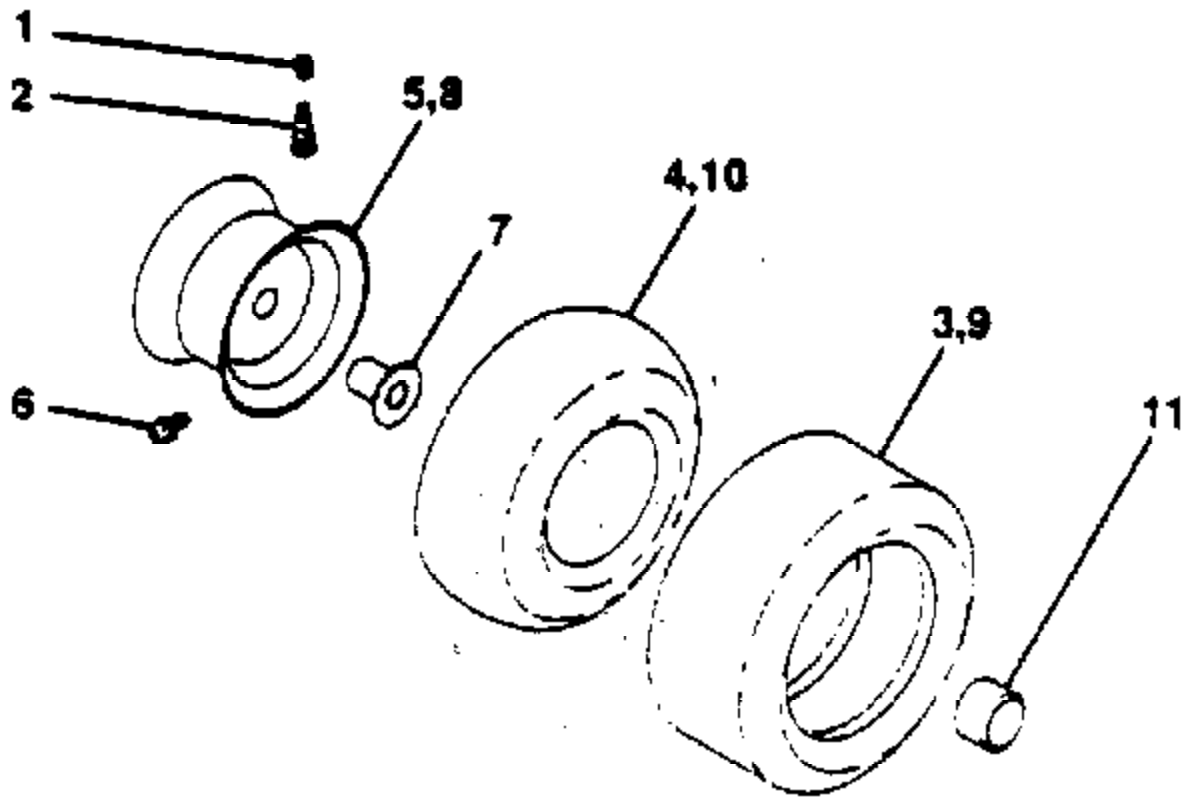

Ref #	Part Number	Qty	Description
1	532059192		Cap Valve Tire
2	532065139		Stem Valve
3	532106222		Tire F Ts 15 X 60 - 6 Service
4	532059904		Tube Front (Service Item Only)
5	532138336		Rim Asm 6" front Service
6	532124957		Fitting Grease (Front Wheel Only)
7	532124959		Bearing Flange (Service Item Only)
8	532138337		Rim Asm 8" rear Service
9	532106268		Tire R Ts 18x9 5-8 C Service
10	532124926		Tube Rear (Service Item Only)
11	532104757		Cap Axle Blk 1 50 X 1 00
	532144334		Sealant, Tire (10 oz. Tube)

PP15H42K Trade Page 24 of 24

WHEELS AND TIRES