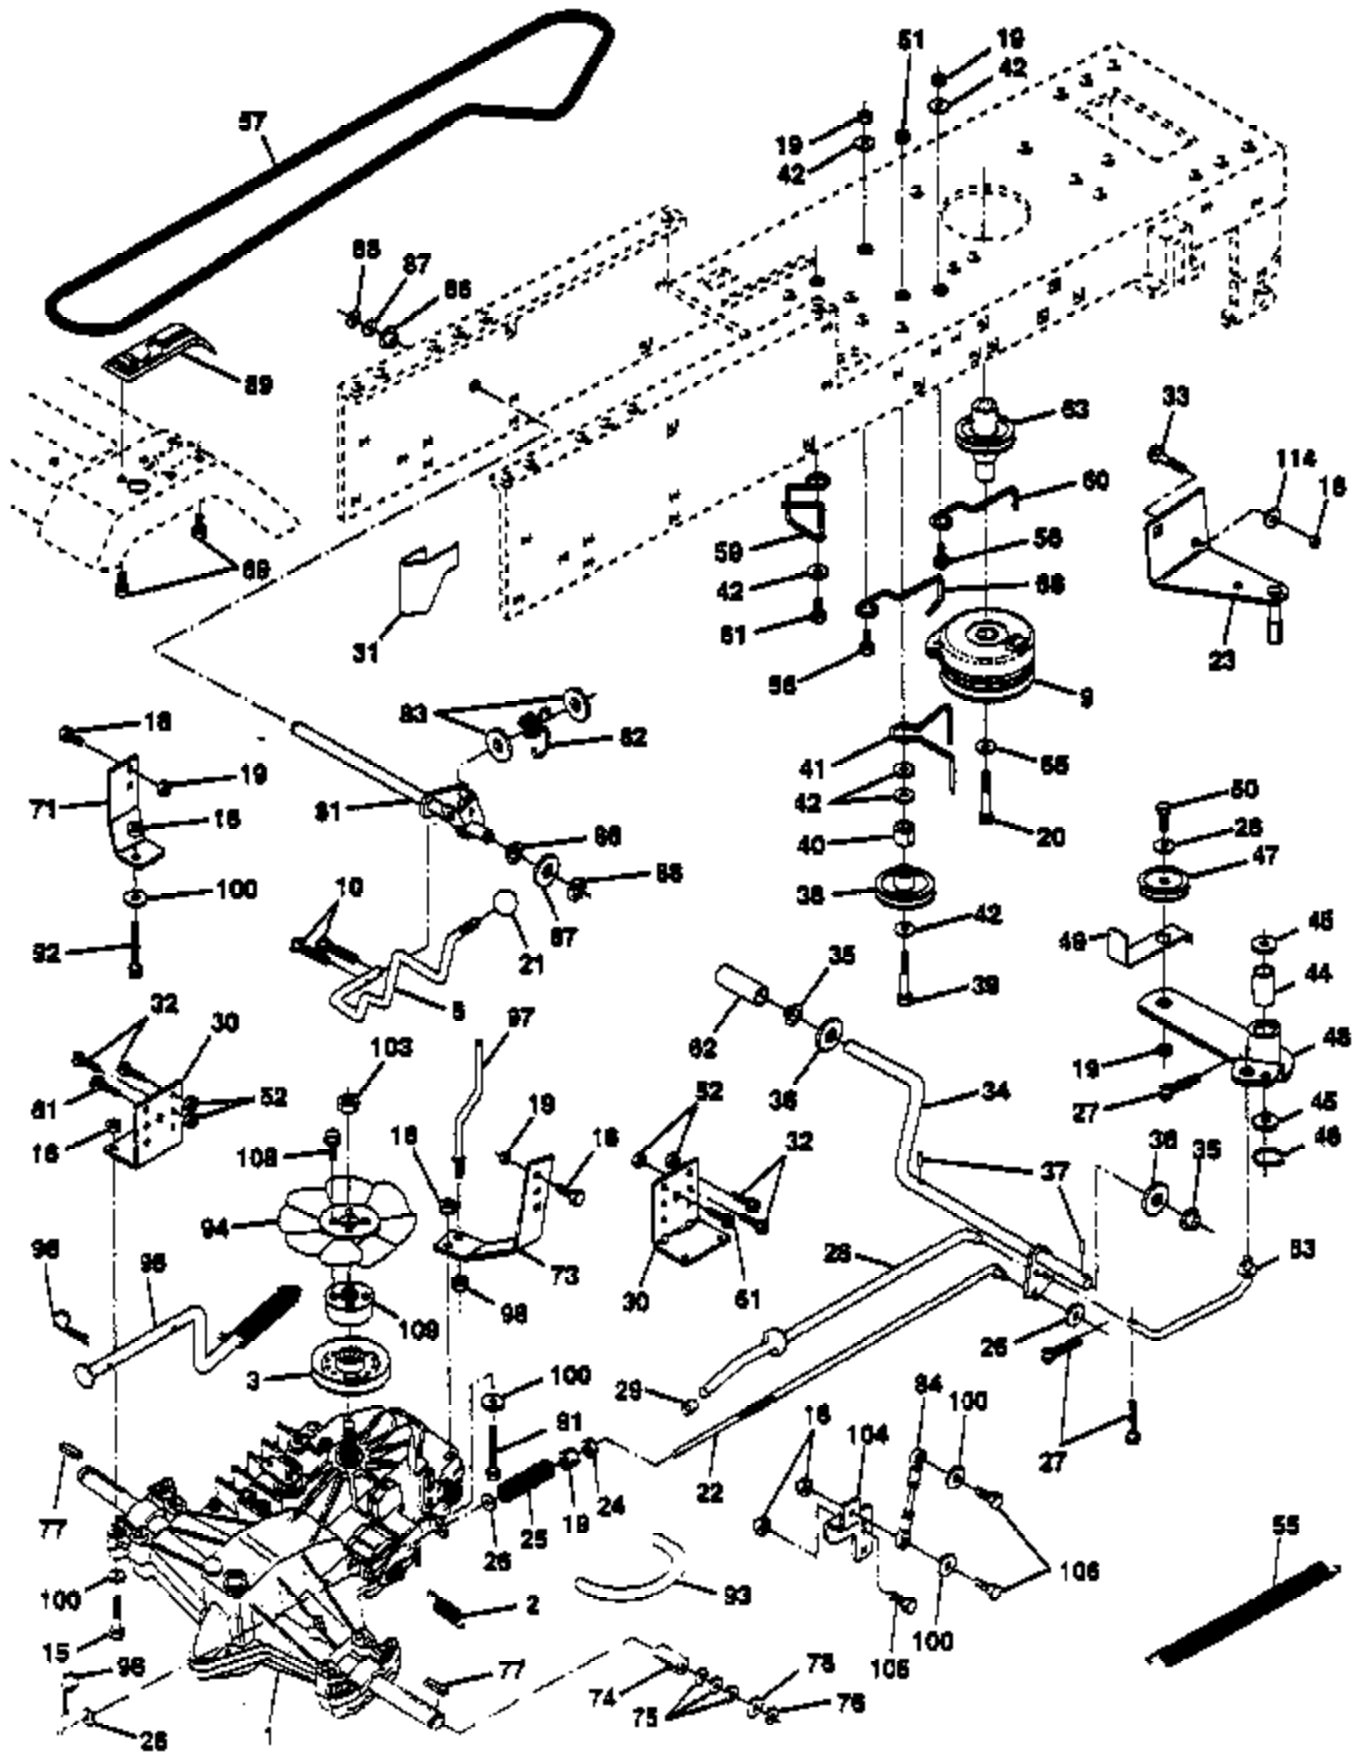

PP15H42K Tractor
Page 4 of 24
DECALS

Ref #	Part Number	Qty	Description
1	532140607		Transaxle Assembly 1-5/8 TT
2	532142431		Spring, Return, Brake
3	532144698		Pulley, Transaxle
8	532141003		Rod Shift Fender LT
9	532145028		Clutch, Elect. EVX LT Mag 5217-2
10	876020416		Pin Cotter 1/8 x 1 CAD
15	874780544		Bolt Fin Hex 5/16-18 Unc
16	873800500		Nut Lock Hex W/Ins. 5/16-18 Unc P
18	874780616		Bolt Fin Hex 3/8-16 Unc x 1 Gr. 5
19	873800600		Nut Lock Hex W/Wsh 3/8-16 Unc
20	871170768		Bolt Hex 7/16-20 x 4-1/4 Ga. 5
21	532121274		Knob, Duckhead 1/2-13
22	532145627	PP15H42K	Fracture Pin 3/4
23	532140275	DRIVE	Rod, Brake Hydro
24	873350600		Bracket, Asm Clutch Mtg EVX
25	532106888		Nut
26	819131316		Spring, Brake Rod
27	876020412		Washer
28	532145204		Pin Cotter 1/8 x 3/4 CAD.
29	532071673		Rod, Parking Brake
30	532130807		Cap, Parking Brake
31	532127275		Bracket, Transaxle
32	874760512		Keeper Belt Lh
33	872140506		Bolt Hex Hd 5/16-18 Unc x 3/4
34	532149001		Bolt Rdhd Sqnk 5/16-18 UNC x 3/4
35	532120183		Shaft, Foot Pedal
36	819211616		Bearing, Nylon
37	532124963		Washer
38	532123674		Pin, Roll
39	874760644		Pulley, Idler, Flat
40	532124965		Bolt
41	532109070		Spacer, Split
42	819131312		Keeper, Belt Retainer
44	532105706		Washer 13/32 x 13/16 x 12 Gauge
45	532110812		Bearing, Nylon
46	812000039		Washer, Hardened
47	532127783		Ring, Klip
48	532123789		Pulley, Idler, V-Groove
49	532123205		Bellcrank Assembly
50	874760624		Retainer, Belt
51	873680600		Bolt
52	873680500		Nut
53	532105710		Nut Crownlock 5/16-18
55	532105709		Link, Clutch
56	874760620		Spring, Return, Clutch
57	532141416		Bolt Fin Hex 3/8-16 UNC x 1-1/4
59	532140312		V-Belt, Ground Drive
60	532105730		Keeper, Center Span
61	817490612		Keeper, Belt Engine
62	532124872		Screw Thdrol. 3/8-16 x 3/4 Ty. TT
63	532145868		Cover, Pedal
65	810040700		Pulley, Clutch Electric EVX
68	532121218		Washer
69	532142432		Keeper Belt Engine
71	532141417		Screw
73	532141418		Strap Torque Lh Hydro
			Strap Torque Rh Hydro