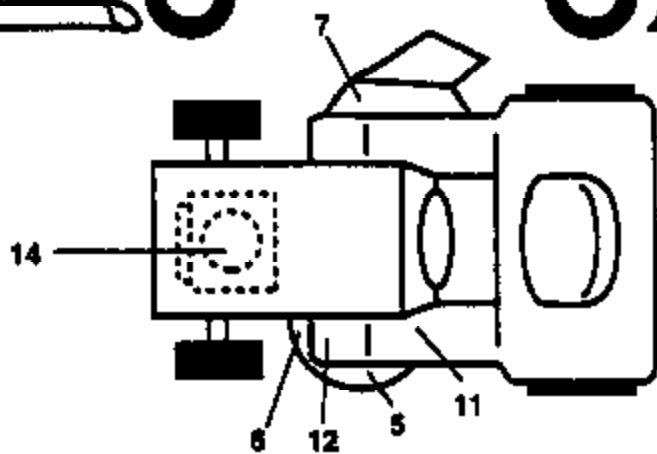

Ref #	Part Number	Qty	Description
1	532146514		Decal Hood LH 15/42 Hyd Poul P
2	532146513		Decal Hood RH 15/42 Hyd Poul P
3	532137963		Decal Insert Strg Whl
4	532133900		Decal Fender
5	532135013		Decal Enviro Deck Yellow
6	532136832		Decal, V-Belt Sch 38"/42" LT
7	532137259		Decal Warning MULT-LANGUAGE
8	532140820		Decal Dash Instructions Operating Eng/Fr
9	532142337		Decal Sdl Cold Start Hydro Eng/Fr
11	532133671		Pad Footrest Ribbed LT/YT/GT
12	532101892		Decal Clutch/brake Eng/Fr/Ger/Du
14	532272753		Decal, Engine B&S 15 HP Diamond Plus
13	532121549	PP15H42K Tractor	Decal Caution Battery Fr/Ger
17	532133795	DECALS	Decal Caution Fender Eng/Fr
	532138311		Decal Handle Lift Height Adjust
	532142341		Decal Drawbar Control
	532145278		Manual Operator's Generic
	532150029		Manual Parts
	0LA018		Tire Chains (18 x 9.5 x 8)
	00SB20		40" Snow Thrower
	00BD20		42" Snow Blade
	00LC05		33 lb. Wheel Wts. (pair)
	00MP42		Mulching Plate for 42"

PP15H42K Tractor
Page 4 of 24
DECALS