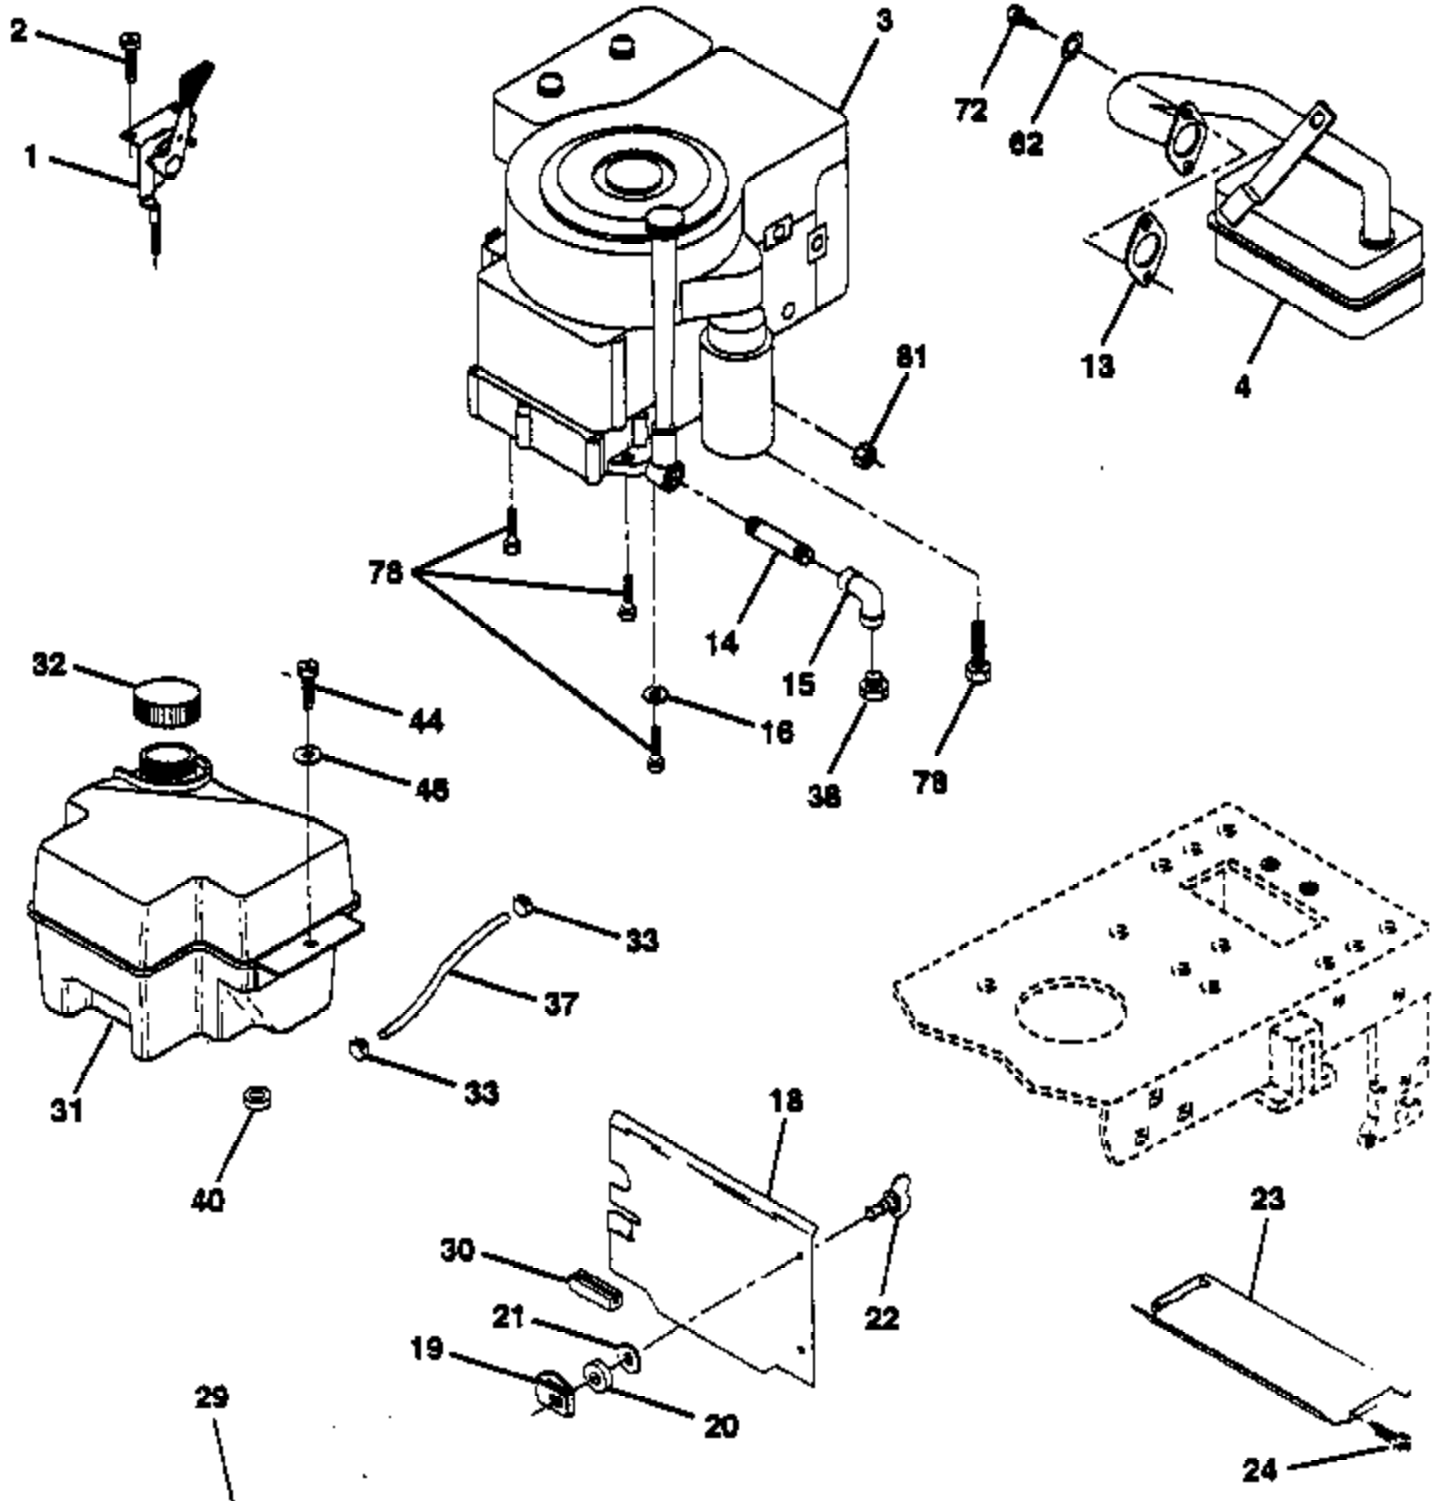

OPTIONAL EQUIPMENT
Spark Arrester

Ref #	Part Number	Qty	Description
1	532140310		Control Th/ch RH Blk Tee Eec
2	817720410		Screw Hex Thd Cut 1/4-20x5/8 T
4	532137352		Muffler LT B&s 14 HP IC OHV
13	532272293		Gasket Eng 1 313 Id Tin Plated
14	813280324		Nipple Pipe 3/8 Npt X 3"
15	813200300		Elbow Std 90 Degree 3/8-18 Npt
16	811050600		Washer Lock Ext Tooth 3/8
18	532136718		Shield Heat LT
19	532105839		Receptacle 1/4 Tum dacrotized
20	532105838		Retainer 1/4 Tum 365 OD x .222 ID
21	819091016		Washer 9/32 x 5/8 x 16 Ga
22	532123650		Stud 1/4 Tum (replaces 105751)
23	532128953		Shield Heat Browning LT/YT
24	817021008		Screw Tap Hex #10-24unc X 1/2
29	532137180		Kit Spark Arrestor 1 25
30	532127057		Pinch Weld Hood Black 2.00
31	532140280		Tank Fuel Front 2.00
32	532140527		Cap Asm Fuel W/sym Vented
33	532123487		Clamp Hose Blk
37	532137040		Line Fuel 9 20"
40	532124028		Bushing Snap Nyl Blk Fuel
44	817490412		Screw Hexwsh Thdrol 1/4-20x3/4
46	819091416		Washer 9/32 X 7/8 X 16ga
62	810040500		Washer Lock Hvy Hlcl Spr 5/16
72	871070512		Screw Hexhd Cap 5/16-18x3/4
78	817490620		Screw Thdrol 3/8-16x1-1/4 TYTT
81	873510400		Nut Keps Hex 1/4-20 UNC

PP15H42K
ENGINE

Trade Page 11 of 21