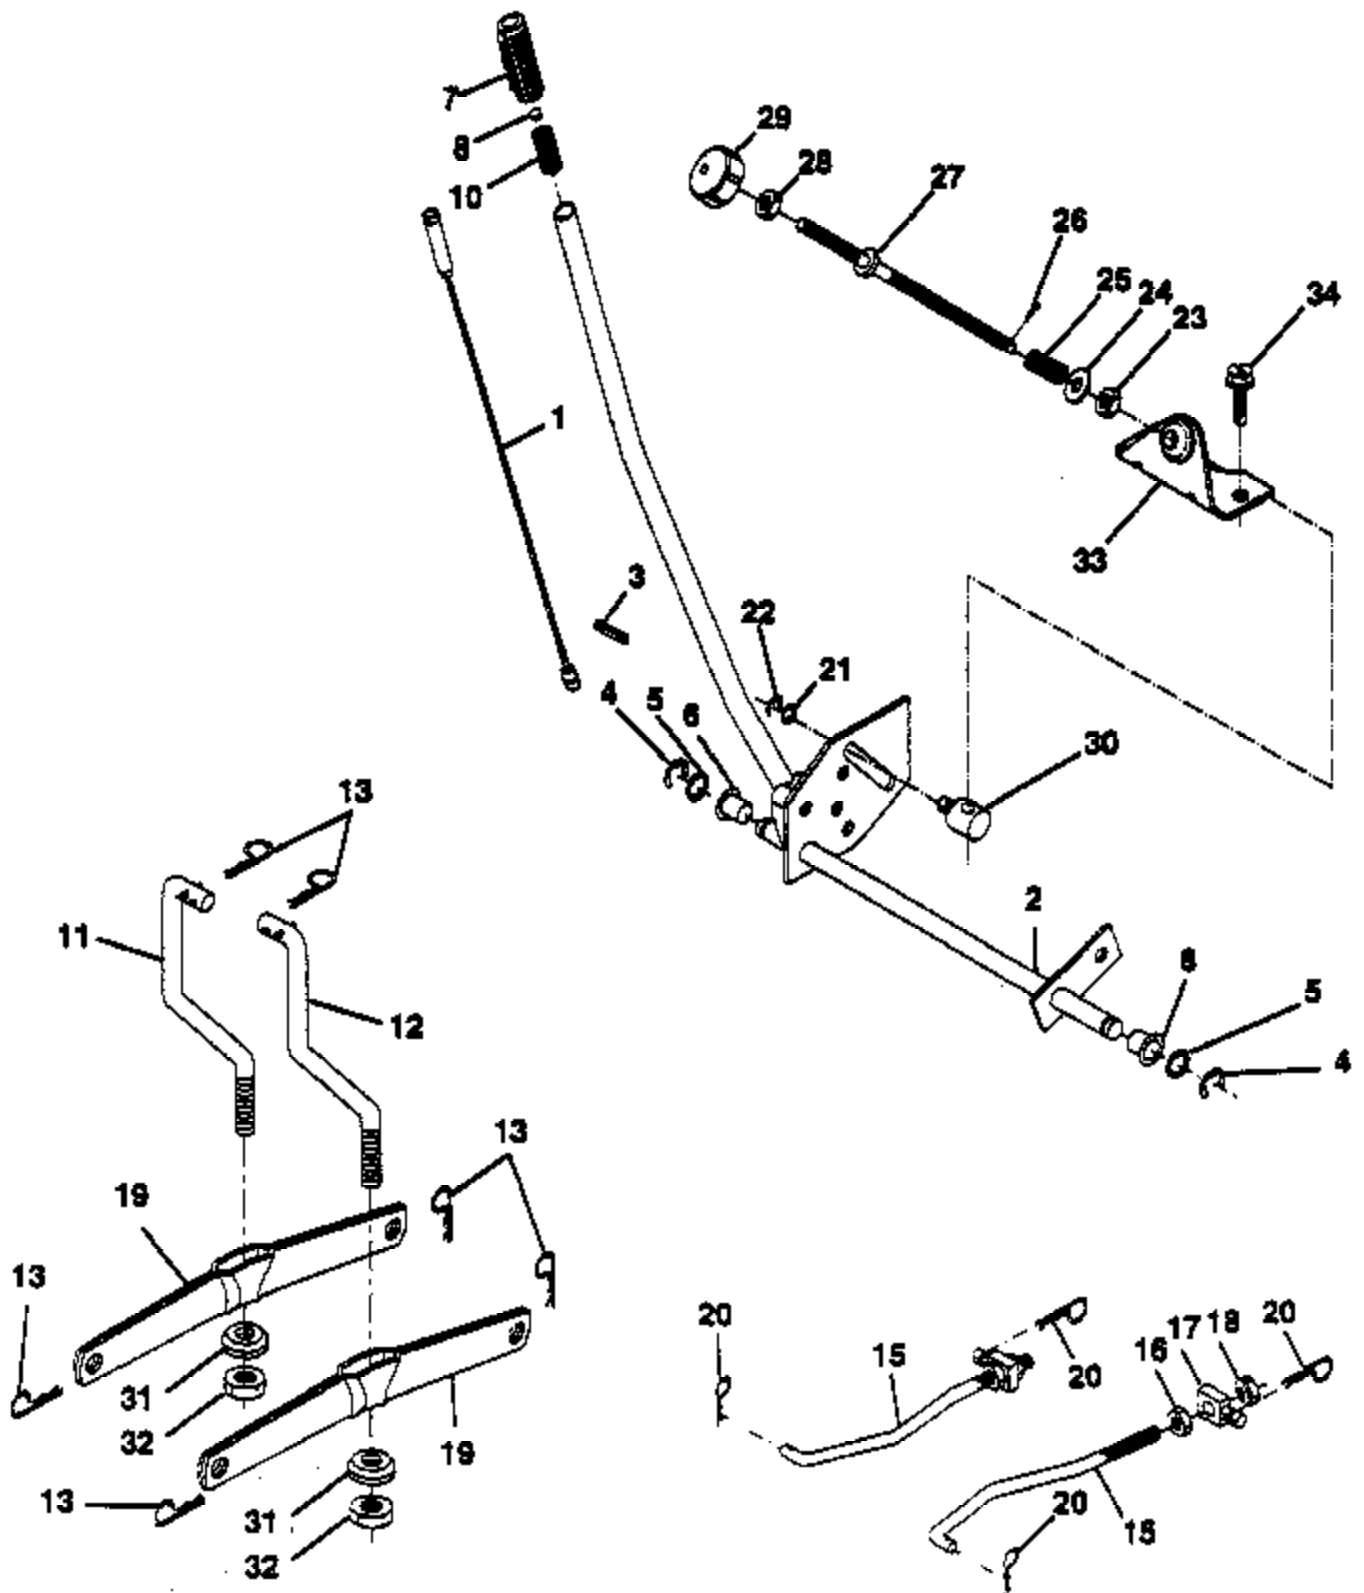

PP15H42K
ENGINE

Trade Page 11 of 21

Ref #	Part Number	Qty	Description
1	532142986		Housing, Lower
2	532142987		Assembly, Upper Housing
3	532142932		Seal, Lip
4	532142928		Ring, Wire Retaining
5	532142933		Ring, Retaining
6	532142934		Bearing, Shaft Ball
7	532142935		Bearing, Cradle
8	532142936		Bearing, Thrust 30 x 52 x 13
9	532142937		Swashplate, Variable
13	532142938		Block, Cylinder Assembly
14	532142939		Arm, Trunnion
15	532142940		Seal, Lip
17	532142941	PP15H42K 7	Guide, Slide
18	532142988	HYDRO-GEAR TRANSAXLE	Shaft, Motor
19	532142943		Bearing, Thrust 42 x 68 x 16
23	532142944		Block, Cylinder Assembly
24	532142945		Seal, Lip 10 x 25 x 7
25	532142946		Actuator, Bypass
26	532142947		Center Section Assembly Kit
27	532142948		Seal, Lip 26 x 42 x 8
28	532142949		Ring, Retaining
29	532142950		Washer 26 x 35 x 1
34	532142951		Oil Filter Element
35	532142952		Arm, Bypass
36	532142953		Ring, Retaining
37	532142954		Arm, Actuating
38	532142955		Pin, Actuating
39	532142956		Bolt 5/16-24 x 1-3/4
40	532142957		Locknut, Hex 5/16-24 UNJC
41	532142958		Brake Rotor/Stator Kit
43	532142884		Washer 7/16 x 7/8 x .060
44	532142990		Differential Assembly
52	532142991		Washer 3/4 x 1.5 x .13
53	532142961		Seal .75 x 1.25 x .250
54	532142962		O-Ring .103 x 2.987 ID
56	532142963		Shaft, Input
58	532142964		Bolt 1/4-20 x 1.38
59	532142965		Pin .5 OD x .43 ID x .750
62	532142966		Arm, Control
63	532142967		Puck, Dampener
64	532142920		Set Screw
65	532142968		Bolt #8-32 x .875
68	532142969		Spring
69	532144610		Stud 5/16-24
92	532142977		Spring, Block
93	532142978		Washer, Block Thrust
98	532142993		Sleeve Bearing
99	532142976		Seal, Wiper
113	532142917		Cap, Vent Assembly
114	532142918		Fitting, O-Ring Assembly
119	532142980		Spacer
134	532144607		Nut, Castle 5/16-24
135	532144608		Pin, Cotter