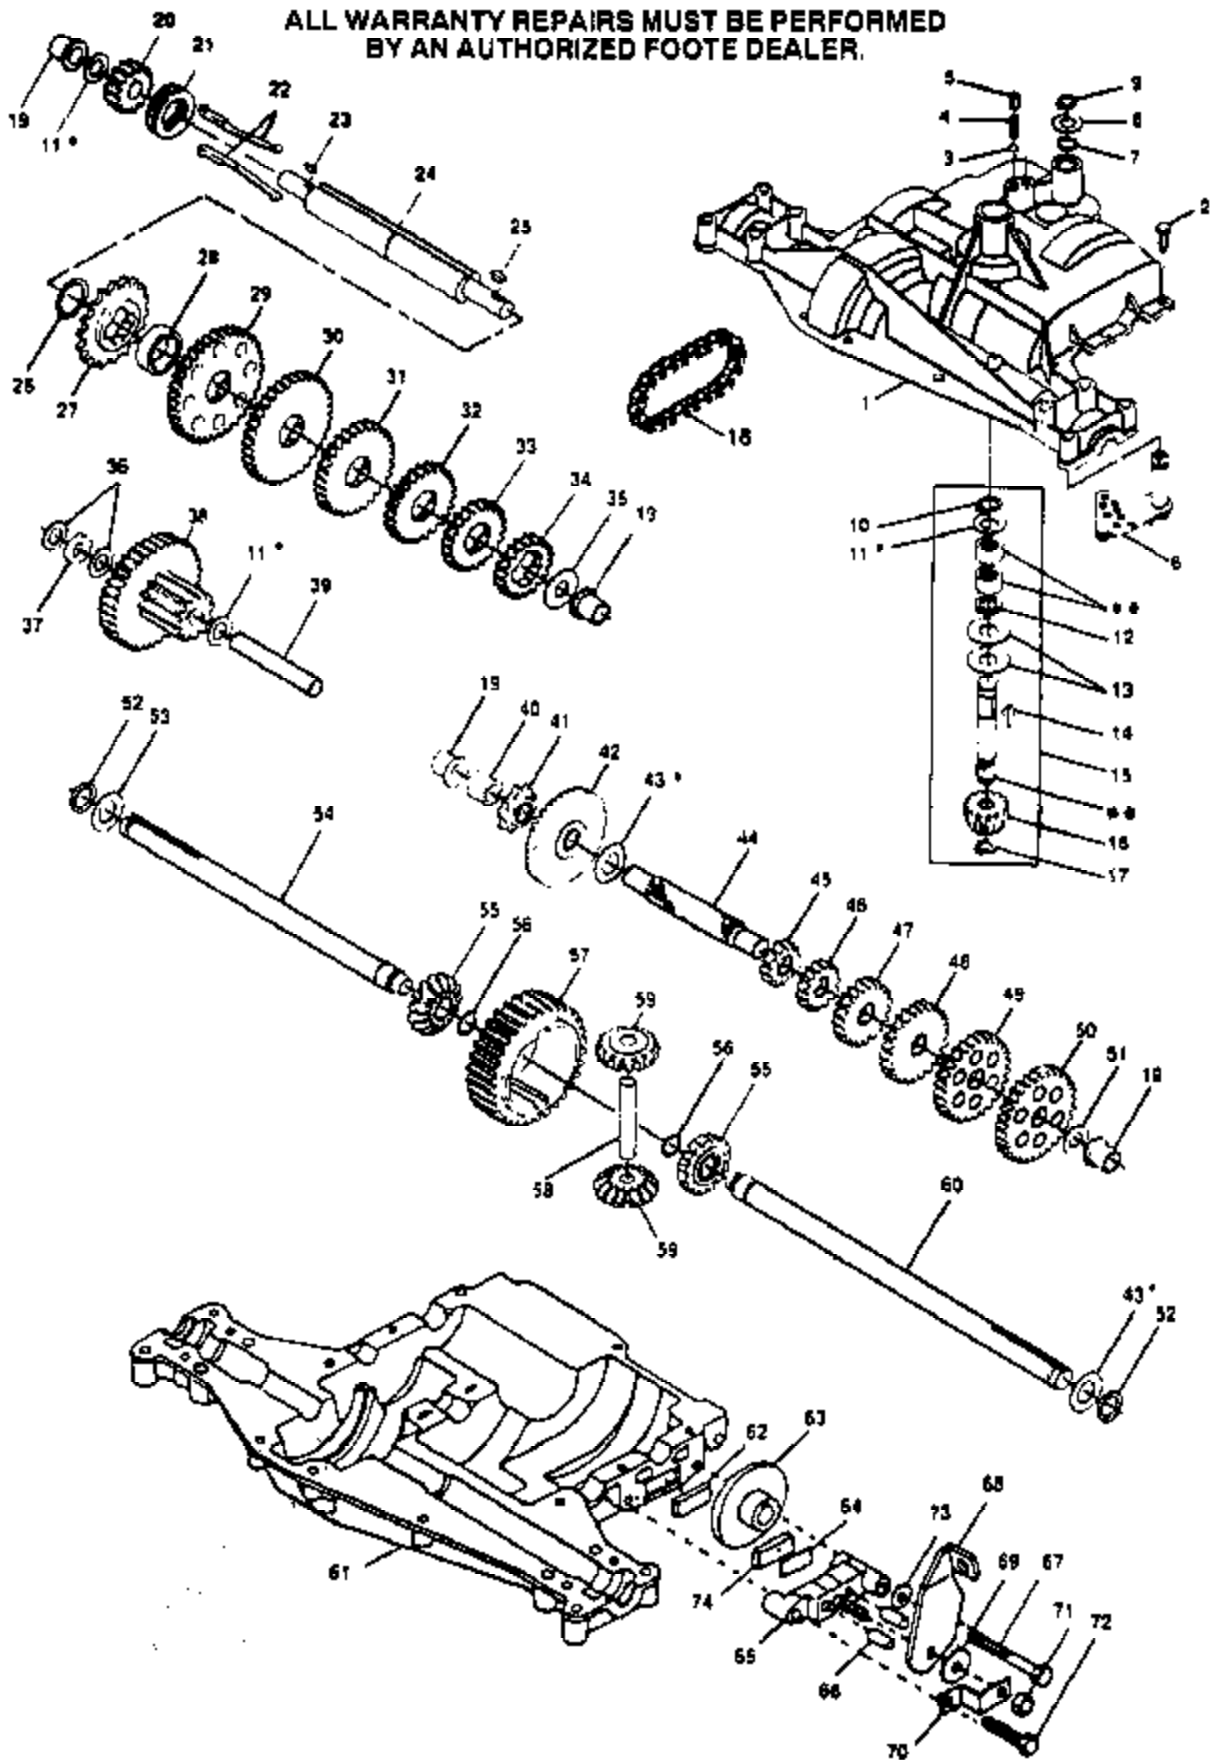

ALL WARRANTY REPAIRS MUST BE PERFORMED
BY AN AUTHORIZED FOOTE DEALER.

Ref #	Part Number	Qty	Description
1	003865		Housing, Upper (Dana part number)
2	001919		Screw, Tapping, Lg. 1/4-20 x .734 (Dana part number)
3	001151		Ball, Detent (Dana part number) (Dana part number)
4	003626		Spring, Detent (Dana part number)
5	003623		Screw, Set (Dana part number)
6	004336		Assembly, Shifter (Dana part number)
7	003884		O-Ring (Dana part number)
8	003885		Washer, Plain .505 x .942 x .006 (Dana part number) Use in combinations to maintain proper clearances.
8	003886		Washer, Plain .505 x .942 x .010 (Dana part number) Use in combinations to maintain proper clearances.
8	003887		Washer, Plain .505 x .942 x .015 (Dana part number) Use in combinations to maintain proper clearances.
8	003888		Washer, Plain .505 x .942 x .020 (Dana part number) Use in combinations to maintain proper clearances.
8	003889		Washer, Plain .505 x .942 x .026 (Dana part number) Use in combinations to maintain proper clearances.
8	003121		Washer, Plain .505 x .942 x .030 (Dana part number) Use in combinations to maintain proper clearances.
8	003890		Washer, Plain .505 x .942 x .040 (Dana part number) Use in combinations to maintain proper clearances.
9	001100		Ring, Retaining(Dana part number)
10	001099		Ring, Retaining (Dana part number) (Dana part number)
11	001959		Washer, Plain .632 x 1.00 x .010 (Dana part number)
11	001441		Washer, Plain .632 x 1.00 x .020 (Dana part number)
11	001423		Plain Washer .632 x 1.00 x .026 (Dana part number)
11	001082		Washer, Plain .632 x 1.00 x .031 (Dana part number)
11	001424		Washer, Plain .632 x 1.00 x .036 (Dana part number) Use in combinations to maintain proper clearances.
11	001068		Washer, Plain .632 x 1.00 x .041 (Dana part number)
11	001425		Washer, Plain .632 x 1.00 x .046 (Dana part number)
11	001358		Washer, Plain .632 x 1.00 x .050 (Dana part number)
11	001145		Washer, Plain .632 x 1.00 x .060 (Dana part number)
11	001319		Washer, Plain .632 x 1.00 x .082 (Dana part number)
12	003312		O-Ring (Dana part number)
13	531003876		Washer, Plain .632 x 1.38 x .046
14	530001374		Key, Woodruff #9
15	004134		Assembly, Kit, Input Shaft (Dana part number)
16	003590		Pinion, Bevel, 14 Teeth (Dana part number)
17	003624		Ring, Retaining (Dana part number)
18	003625		Chain, 24 Pitches (Dana part number)
19	001542		Bearing, Flange (Dana part number)
20	530003773		Gear, Spur, 14 Teeth
21	003631		Collar, Clutch (Dana part number)
22	003828		Key, Clutch (Dana part number)
23	530001369		Key, Woodruff
24	003883		Shaft, Intermediate (Dana part number)
25	001375		Key, Woodruff #61 (Dana part number)
26	003627		Ring, Retaining (Dana part number)
27	003830		Sprocket, 18 Teeth (Dana part number)
28	003841		Spacer (Dana part number)
29	530003786		Gear, Spur, 37 Teeth

PP12538 Tractor Page 18 of 23
TRANSAXLE FOOTPRINT MOD