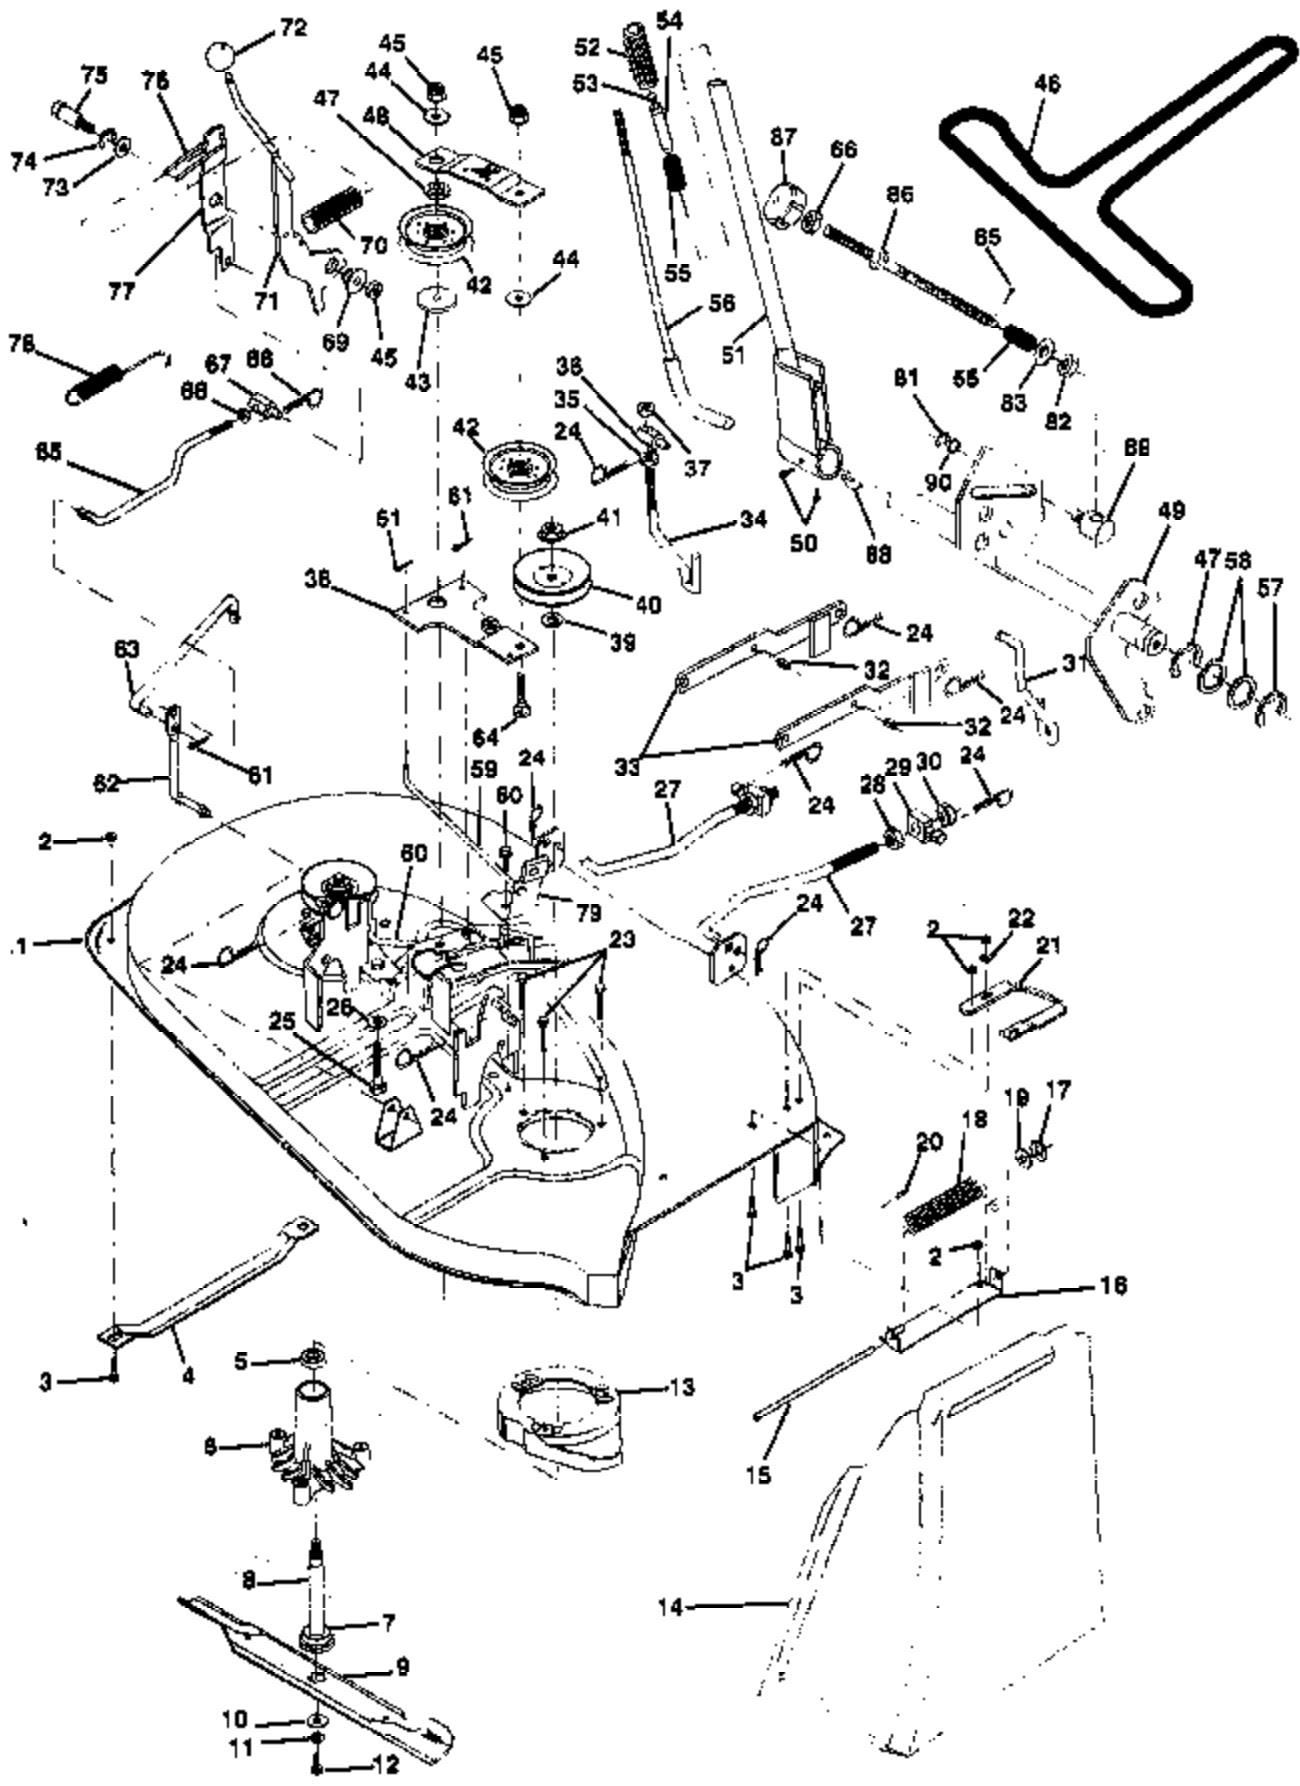

Ref #	Part Number	Qty	Description
1	532129365		Mower Asm.
2	873680500		Nut, Crownlock 5/16-18
3	872140506		Bolt, Carriage 5/16-18 x 3/4
4	532125074		Runner, LH
5	532110485		Bearing, Ball, Mandrel
6	532130794		Mandrel Asm. (Includes Key No.'s 36, 37, 39-41, 45, 46, and 74)
7	532129895		Bearing, Ball
8	532128285		Shaft, Mandrel, Mower, Vented
9	532127842		Blade, Mower, High Performance
10	532129962		Washer, Hard, Mower, Vented
11	810030600		Washer, Lock-Hy 3/8
12	532850857	PP12538 Tractor Page 9 of 23 MOWER	Bolt, Blade 3/8-24 x 1-1/4 Gr. 8
13	532128961		Stripper, Mower, Vented
14	532106736		Shield, Deflector
15	532106735		Rod, Hinge
16	532105896		Bracket, Deflector, Mower
17	532110452		Nut, Push
18	532106734		Spring, Deflector
19	819111016		Washer 11/32 x 5/8 x 16 Ga.
20	532105304		Cap, Sleeve
21	532128772		Runner, RH
22	819111216		Washer 11/32 x 3/4 x 16 Ga.
23	532078156		Bolt, Mandrel
24	532124670		Retainer, Spring
25	872110618		Bolt, Carriage 3/8-16 x 2-1/4
26	532851074		Washer
27	532127219		Link Asm., Front
28	873350800		Nut, Jam Hex 1/2-13 UNC
29	532130171		Trunnion
30	873680800		Nut, Crownlock 1/2-13 UNC
31	532127224		Link, Lift, RH
32	532128763		Pin, Spring 5/16-3/4
33	532133710		Arm, Suspension, Rear
34	532127223		Link, Lift, LH
35	873360700		Nut, Hex Jam ASF 7/16-20 UNF
36	532110447		Trunnion, Lift
37	873710700		Nut, Crownlock Jam 7/16-24 UNF
38	532133736		Idler, Arm
39	532129963		Washer, Spacer, Mower, Vented
40	532129206		Pulley, Mandrel, Single
41	873050900		Nut, Flangelock 9/16
42	532131494		Pulley, Idler, Flat
43	532122052		Spacer, Retainer
44	819131612		Washer 13/32 x 1 x 12 Ga.
45	873680600		Nut, Crownlock 3/8-16
46	532131290		Belt
47	532133502		Spacer Retainer
48	532133503		Upper, Arm Idler
49	532131874		Shaft Asm., Lift
50	823180606		Screw, Set, Hex Skt. 3/8-16 x 3/8
51	532121719		Lever, Lift
52	532109413		Grip, Handle
53	532124526		Button, Plunger
54	532122364		Plunger, Lever, Lift