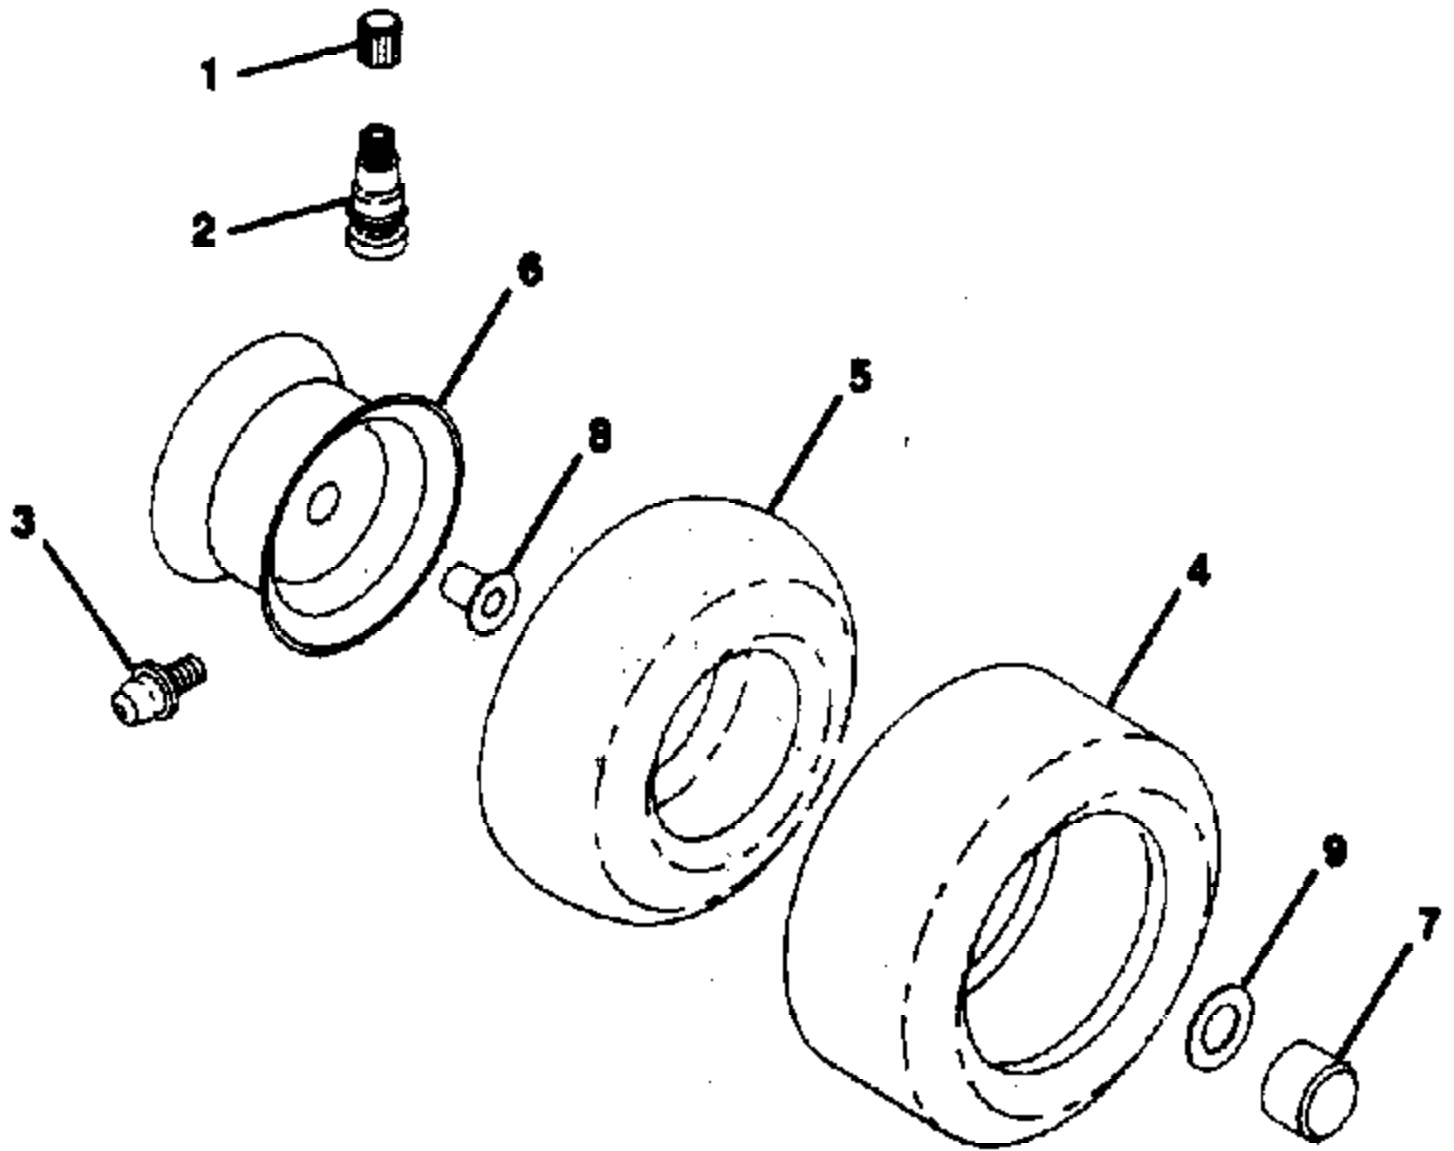

Ref #	Part Number	Qty	Description
1	532059192		Cap Valve Tire
2	532065139		Stem Valve
3	532124927		Fitting Grease (Front Wheel Only)
4	532106222		Tire, FTs'15x60-6 Service
4	532106268		Tire R Ts 18x8 5-8 S Service
5	532059904		Tube, Front (Optional Service Item Only)
5	532124926		Tube, Rear (Optional Service Item Only)
6	532124801		Rim Assembly 6" Front
6	532124801		Rim Assembly 8" Rear
7	532104757		Cap Axle Blk 1 50 X 1 00
8	532124723		Bearing
9	532121748		Washer 25/32 x 1-5/8 x 16 Ga.

PP12538 Tractor Page 23 of 23
WHEELS & TIRES