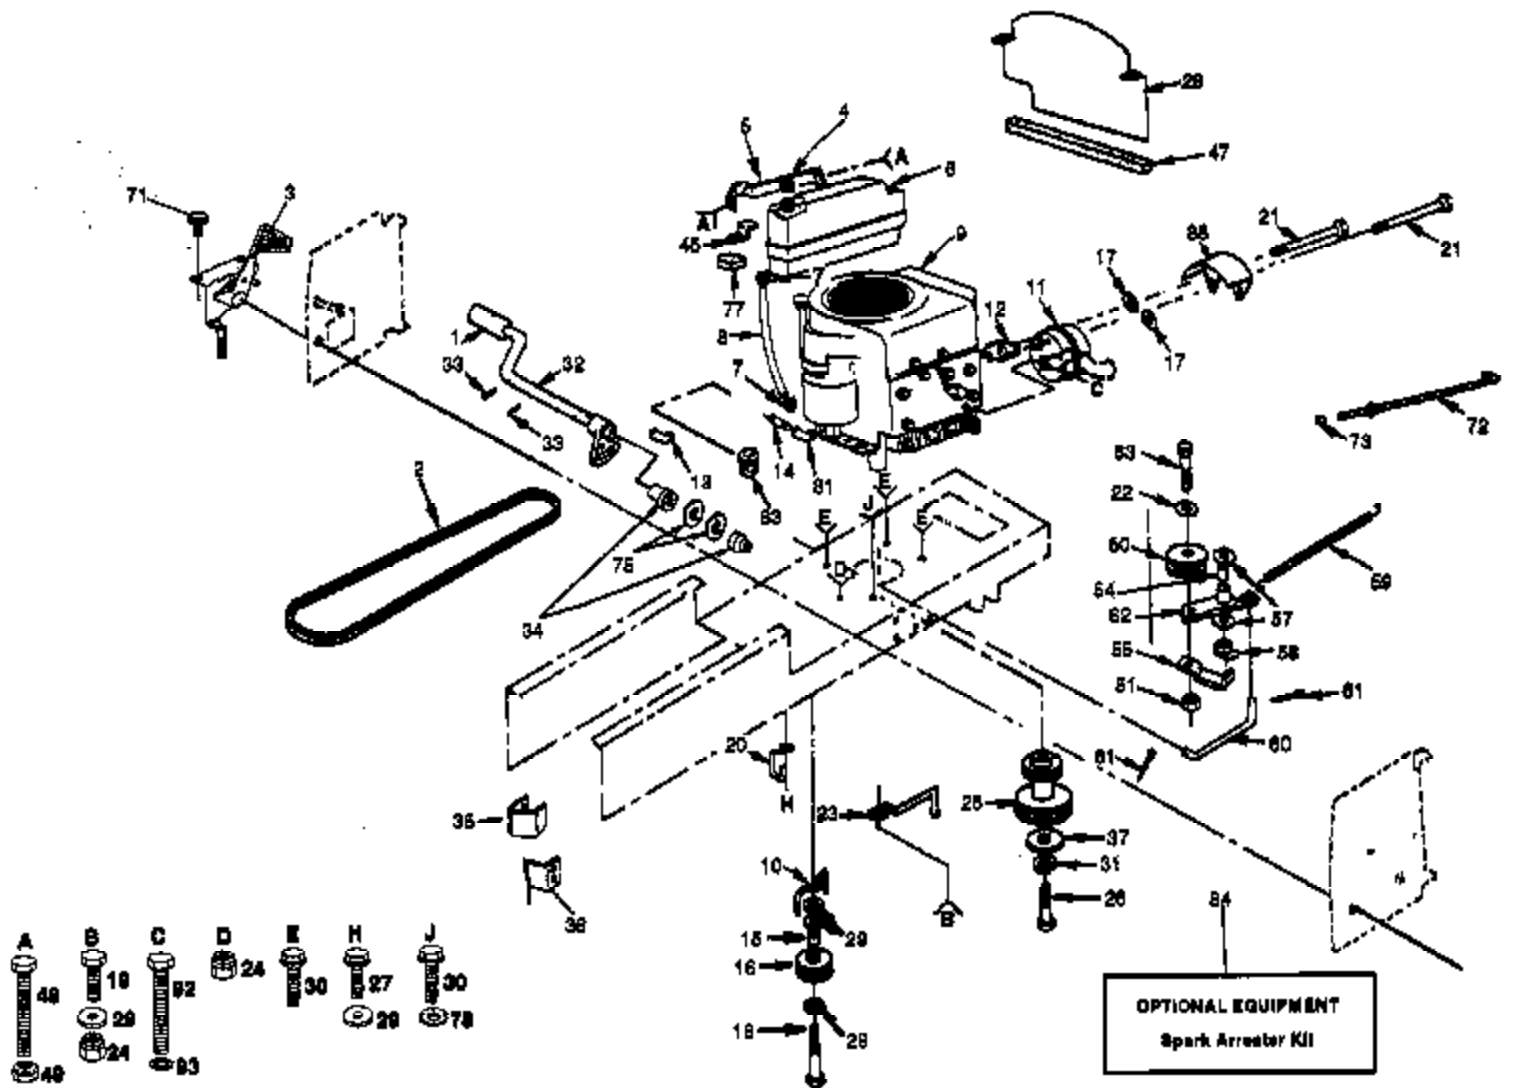

Ref #	Part Number	Qty	Description
1	532124872		Cover, Pedal
2	532125907		V-Belt, Drive
3	532121275		Control, Throttle
4	532124912		Cap, Fuel
5	532121281		Support, Tank, Fuel
6	532121280		Tank, Fuel
7	532123487		Clamp, Hose
8	532124923		Line, Fuel
10	532109070		Belt, Keeper
11	532121304		Muffler
12	532125593		Gasket, Exhaust
13	813240300		90° Street Elbow 3/8 NPT
14	813280328		Std. Pipe Nipple 3/8-18 NPT x 3-1/2
15	532124965		Spacer
16	532131494		Idler, Flat
17	819151616		Washer 15/32 x 1 x 16 Gauge
18	874760644		Bolt, Hex 3/8-16 x 2-3/4
19	874760616		Bolt, Hex 3/8-16 x 1
20	532104777		Retainer, Belt, Chassis, L.H.
21	532121744		Bolt, Shoulder 5/16-18
22	819131316		Washer 13/32 x 13/16 x 16 Gauge
23	532129921		Keeper, Belt, Engine
24	873680600		Nut, Crownlock 3/8-16
25	532131002		Pulley, Engine
26	871170768		Bolt, Hey 7/16-20 x 4-1/4 Grade 5
27	817490612		Screw, Hex Washer Thread Rolling 3/8-16 x 3/4
28	532109623		Baffle, Verticle
29	819131312		Washer 13/32 x 13/16 x 12 Gauge
30	817490620		Screw, Hex, Washer Head, Thread Rolling 3/8-16 x 1 x 1/4, Type TT
31	810040700		Washer, Lock
32	532122424		Shaft, Pedal Foot
33	532124963		Pin, Roll 3/16 x 1
34	532120183		Bearing, Nylon
35	532127275		Keeper, Belt, L.H.
36	532127274		Keeper, Belt, R.H.
37	532126197		Washer
45	532104799		Brace, Tank
47	532104915		Strip, Foam
48	874780512		Bolt, Hex 5/16-18 x 3/4 Grade 5
49	873680500		Locknut 5/16-18 Grade 8
50	532127783		Pulley, Idler
51	873680600		Locknut 3/8-16
54	532105706		Bearing
55	532123205		Retainer, Belt
57	532110812		Washer, Hardened
58	812000039		Ring, Klip
59	532105709		Spring, Return, Clutch
60	532105710		Link, Clutch
61	876020412		Pin, Cotter 1/8 x 3/4
62	532123789		Bellcrank Assembly (Inc. Key No. 54)
63	874760624		Bolt, Hex 3/8-16 x 1-1/2
71	817720410		Screw, Hex Thread Cutting 1/4-20 x 5/8
72	532125637		Rod, Brake, Park
73	532071673		Cap, Plunger

PP12538 Tractor Page 12 of 23
POWER & MECHANICAL GF