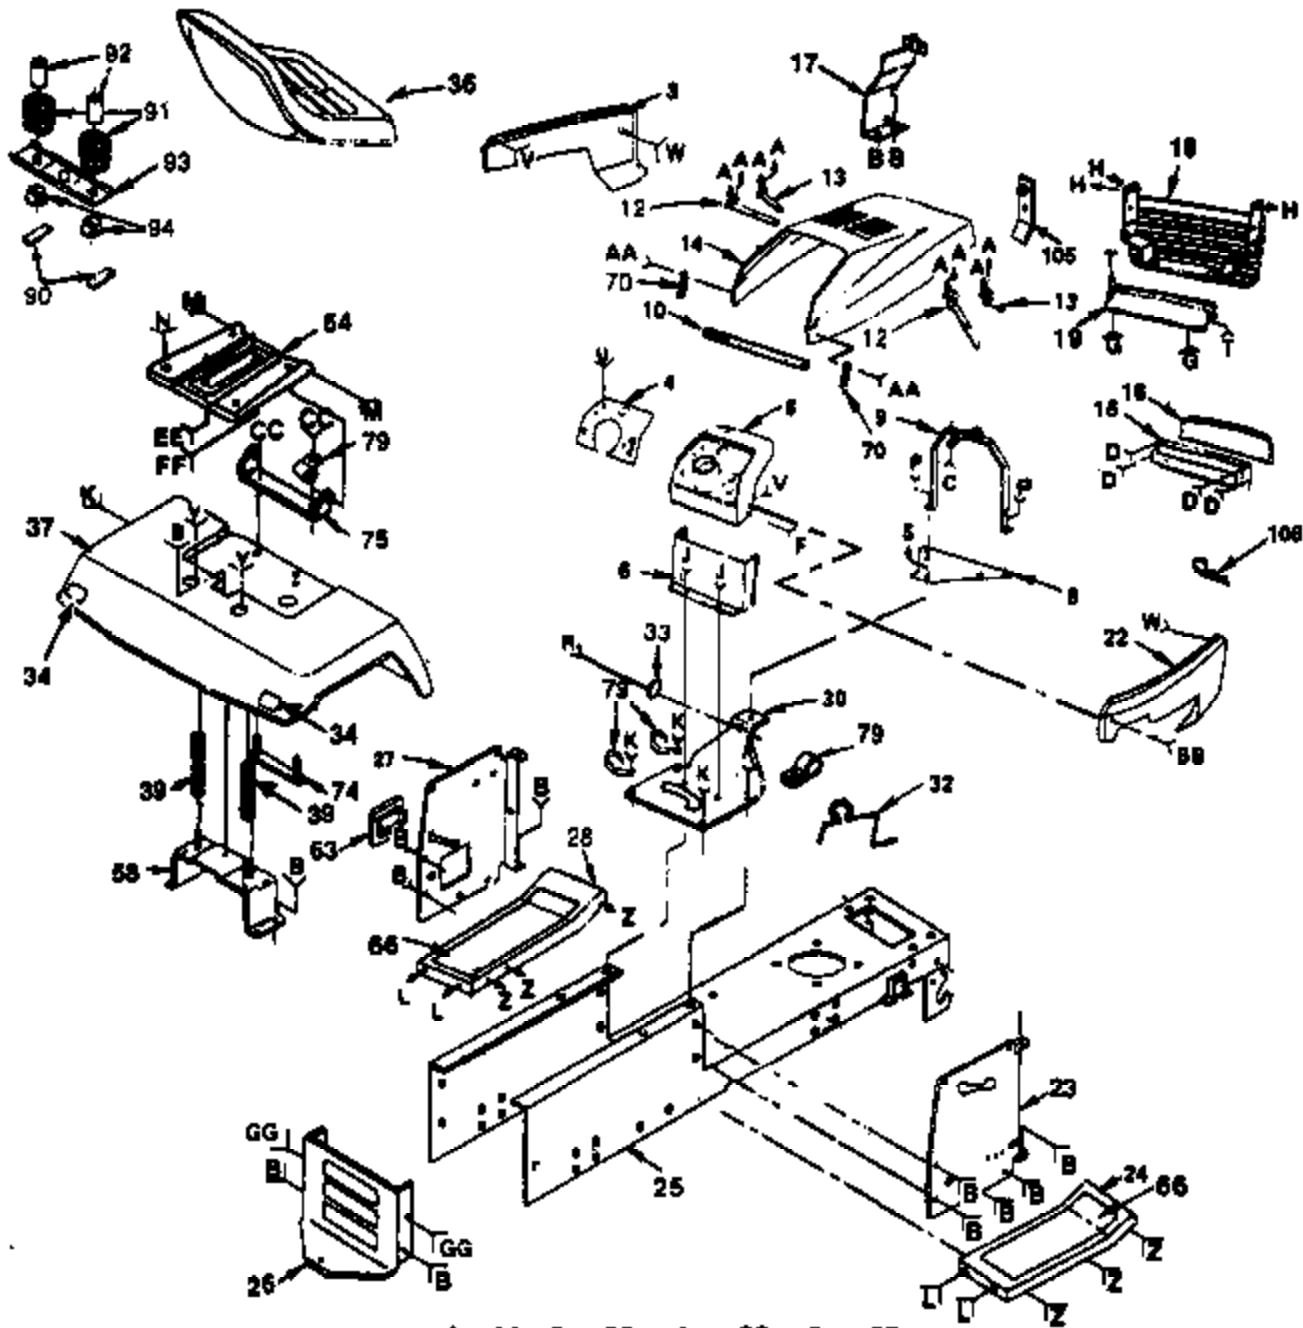

Ref #	Part Number	Qty	Description
1	810040400		Washer, Lock 1/4
3	532125111		Panel, Side, L.H.
4	532125156		Plate, Dash
5	532124252		Dashboard
6	532104783		Assembly, Dash, Lower
7	873510400		Nut, Hex Keps 3/8-16 UNC
8	532106965		Plate, Support, Battery
9	532104786		Assembly, Support, Dash
10	532105037		Foam, Strip
12	532106784		Assembly, Strap, Hinge, Rear
13	532104618		Assembly, Strap, Hinge, Front
14	532124976		Hood
15	532124939		Assembly, Bezel
16	532106395		Lens
17	532121279		Bracket, Ass'y., Frame, Pivot, L.H.
18	532131716		Assembly, Grill
19	532124978		Strap, Grill
20	532110852		Bracket, Ass'y., Frame, Pivot, R.H.
22	532125100		Panel, Side, R.H.
23	532132071		Panel, Dash, R.H.
24	532124889		Footrest, R.H.
25	532131052		Chassis
26	532127866		Drawbar
27	532132070		Panel, Dash, L.H.
28	532124888		Footrest, R.H.
29	873680500		Nut, Crownlock 5/16-18
30	532124800		Saddle
31	819091216		Washer 9/32 x 3/4 x 16 Ga.
32	532131402		Guide Belt
33	532124720		Bushing, Steering
34	532106202		Reflector, Taillight
36	532127424		Seat
37	532125112		Fender
39	532124181		Spring, Seat
40	873220400		Nut, Hex 1/4-20
41	874760612		Bolt, Hex 3/8-16 x 3/4
42	819131312		Washer 13/32 x 13/16 x 3/4
43	873680600		Nut, Crownlock 3/8-16
45	817211010		Screw, Hex Wsh. Hd. Tap. #10-16 x 5/8
46	532104755		"J" Fastener
47	817490612		Screw, Hex Washer Head, Thread Rolling 3/8-16 x 2/4 Type TT
48	817490512		Screw, Hex Washer Head, Thread Rolling 5/16-18 x 3/4 Type TT
49	532123481		Bolt, Shoulder 1/4-20
50	873680400		Nut, Crownlock 1/4-20
51	874760620		Bolt, Hex 3/8-16 x 1-1/4
52	873510600		Nut, Keps 3/8-16
53	817490608		Screw, Hex Washer Head, Thread Forming 3/8-16 x 1/2 Type TT
54	532124294		Pan, Seat
56	874780512		Bolt, Hex 5/16-18 x 3/4 Grade 5
57	873510500		Nut, Keps 5/16-18
58	532105509		Assembly, Bracket, Fender

PP12538 Tractor Page 6 of 23
ENCLOSURES