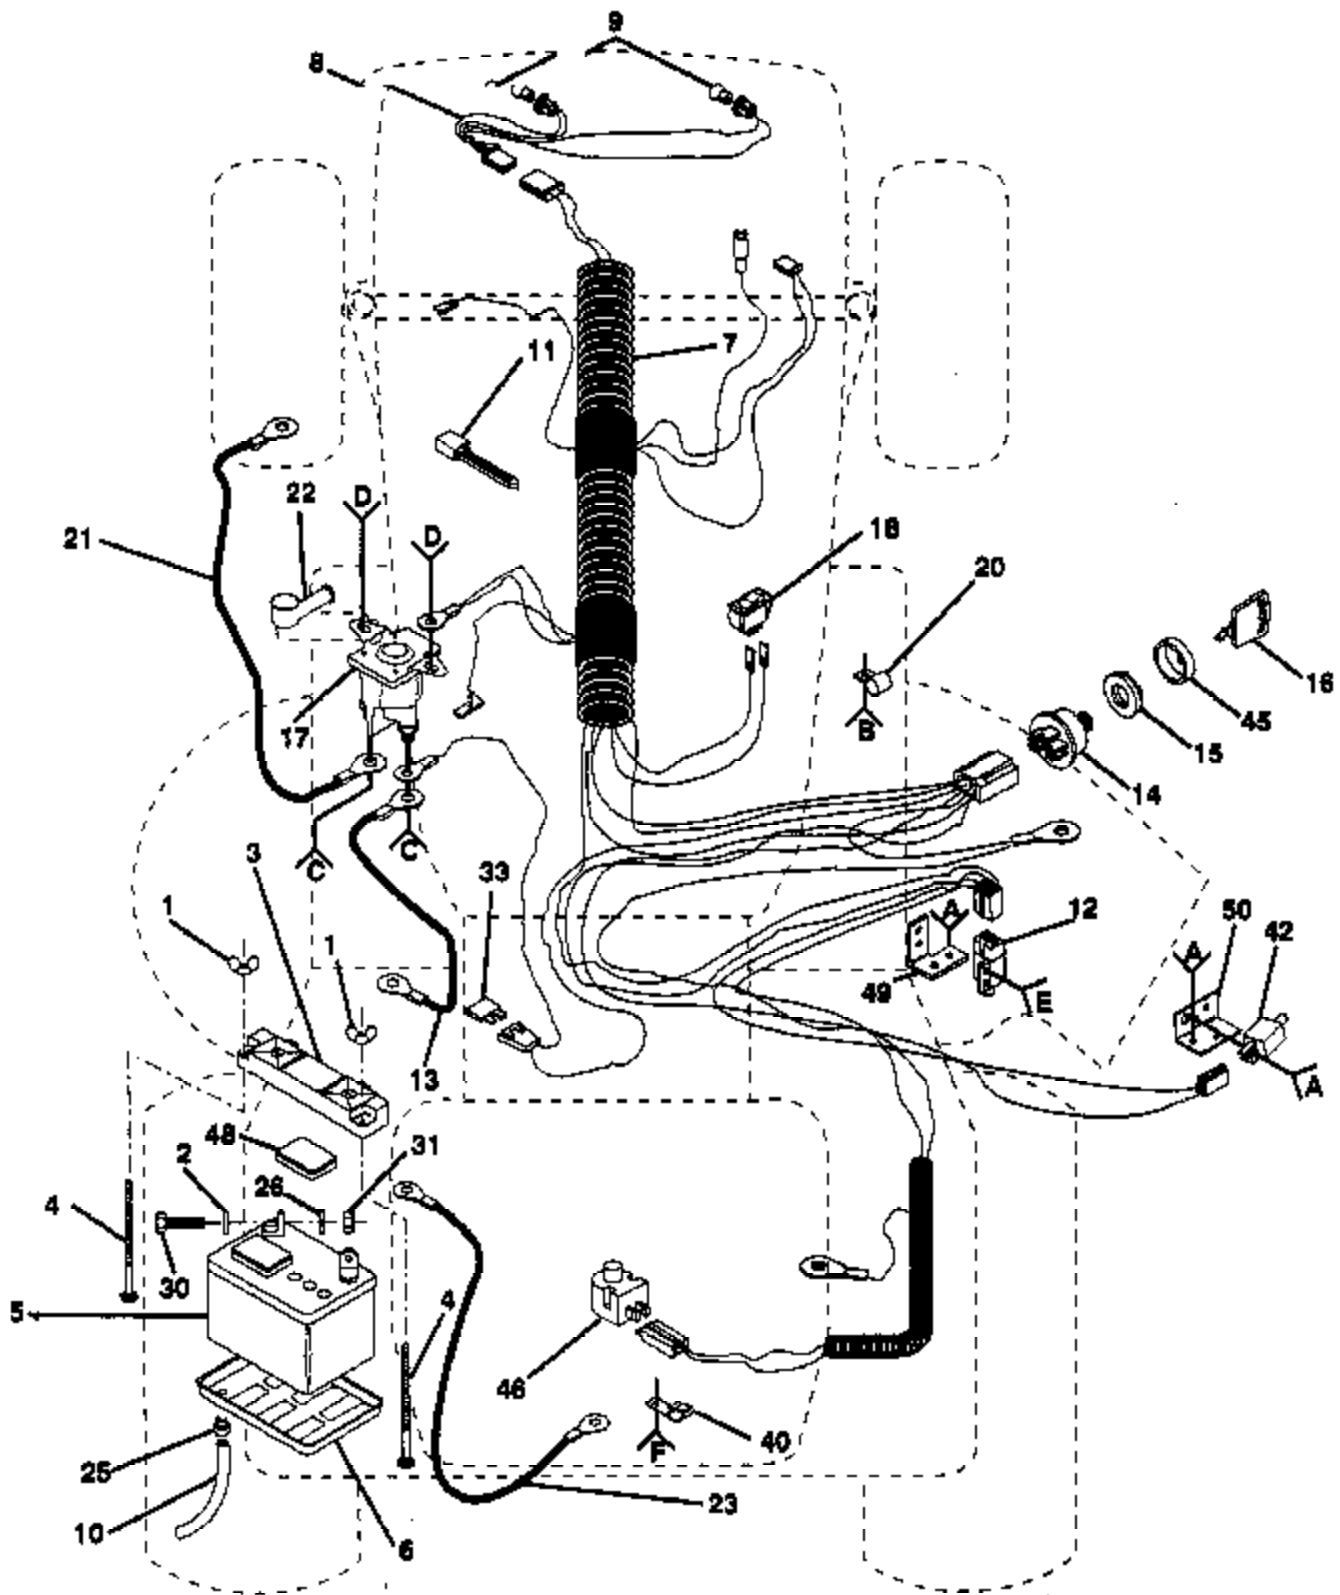

A	B	C	D	E	F

Ref #	Part Number	Qty	Description
1	532123198		Nut, Wing 1/4-20
2	819091016		Washer 9/32 x 5/8 x 16 Gauge
3	532102476		Guard, Terminal
4	872240460		Bolt, Carriage 1/4-20 x 7-1/2
5	532121265		Battery
6	532124886		Tray, Battery
7	532133482		Harness, Ignition
8	532127441		Harness, Socket, Light
9	532124893		Bulb, Light
10	532124924		Tube, Tray, Battery
11	532124756		Tie, Cable
12	532109553		Switch, Clutch, Attachment, Interlock
13	532124770		Cable, Battery
14	532125104		Switch, Ignition
15	532124211		Nut, Ignition
16	532122147		Key
17	532109081		Solenoid
18	532110712		Switch, Light
19	873680400		Nut, Hex 1/4-20
20	532124967		Clip, Wire
21	532124780		Cable, Battery
22	532131563		Cover, Terminal
23	532124773		Cable, Battery
24	874641008		Screw #10/32 x 1/2 Pan Head UNF
25	532109596		Clamp, Hose
26	810040400		Washer, Lock Heavy Helical 1/4
27	873350400		Nut, Hex Jam 1/4-20
28	874780408		Bolt, Hex 1/4-20 x 1/2 Grade 5
29	873510400		Nut, Keps, Hex 1/4-20
30	874760412		Bolt, Hex 1/4-20 x 3/4
31	873220400		Nut, Hex 1/4-20
32	811050400		Washer, Lock External Tooth 1/4
33	532108824		Fuse
40	532124995		Clip, Insulated
41	810090400		Washer, Lock 1/4
42	532104445		Switch, Interlock, Clutch Pedal
43	871031008		Screw, Hex Washer Head
44	873951000		Nut, Keps #10-32 UNF
45	532123620		Bezel, Ignition
46	532121305		Switch, Plunger
47	817021008		Screw, Hex Tapping #10-24 x 1/2
48	532121264		Caps, Battery (Set)
49	532108236		Bracket, Switch, Interlock
50	532130890		Bracket, Switch

PP12538 Tractor Page 4 of 23
ELECTRICAL