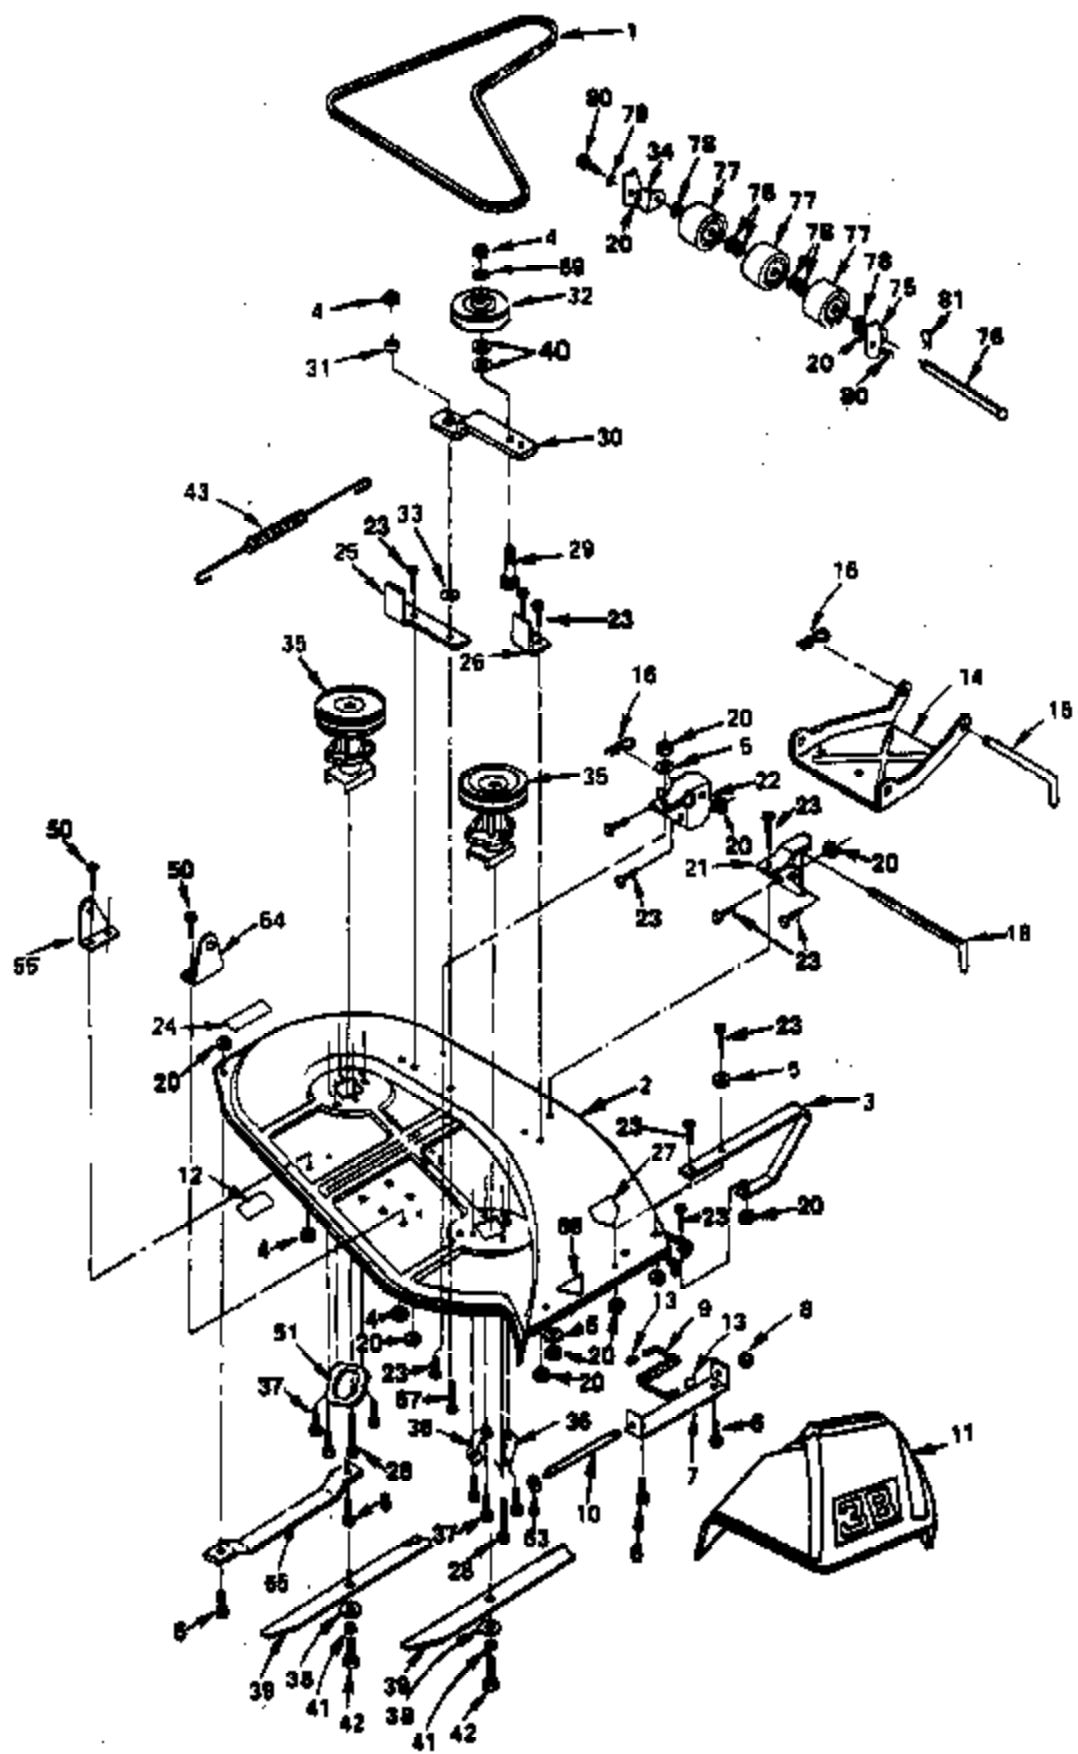

Ref #	Part Number	Qty	Description
1	532106085		V-Belt
2	532121458		Housing
3	532008417		R.H. Runner
4	873680600		Locknut
5	819111216		Washer
6	872140505		Carriage Bolt
7	532105896		Deflector Bolt
8	532110452		Push Nut
9	532106734		Deflector Spring
10	532106735		Hinge Rod
11	532106736		Shield Deflector
12	532108682		V-Belt Schematic Decal
13	532105304		Sleeve Cap
14	532105662		Parallel Link
15	532105744		Front Hinge Pin
16	532004921		Retainer Spring
18	532109835		Rear Hinge Pin
20	873680500		Locknut
21	532109598		R.H. Lift Bracket
22	532109597		L.H. Lift Bracket
23	872140506		Carriage Bolt 5/16-18 x 3/4
24	532003713		Caution Instruction Decal
25	532109503		Arm Support
26	532109504		Front Deck Stop
28	817490620		Washer Hd. Hex Screw
29	874760636		Bolt 3/8-16 x 2
30	532123552		Idler Arm
31	532106902		Spacer
32	532121316		Idler Pulley
33	532106513		Wear Washer
34	532109646		L.H. Nose Roller Bracket
35	532121687		Mandrel Assembly
36	532100668		Mandrel Support Plate
37	817490614		Washer Hd. Hex Screw
38	819132012		Washer
39	532121263		Blade 38"
40	819131210		Washer
41	810030600		Washer
42	874610624		Hex Bolt 3/8-24 x 1-1/2 Gr.5
43	532102727		Extension Spring
50	872140606		Carriage Bolt 3/8-16 x 3/4
51	532110445		Support Plate
54	532105857		R.H. Rear Bracket Suspension
55	532108673		L.H. Rear Bracket Suspension
63	819111016		Washer
65	532125074		L.H. Runner
67	872140610		Carriage Bolt
68	532121343		Warning Decal
69	819131316		Washer
75	532109647		R.H. Nose Roller Bracket
76	532109776		Pivot Pin
77	532109729		Nose Roller
78	819151610		Washer
79	819151616		Washer
80	874760512		Hex Bolt
81	876020412		Cotter Pin

KEY1142AR SLR Page 12 of 18
MOWER 385