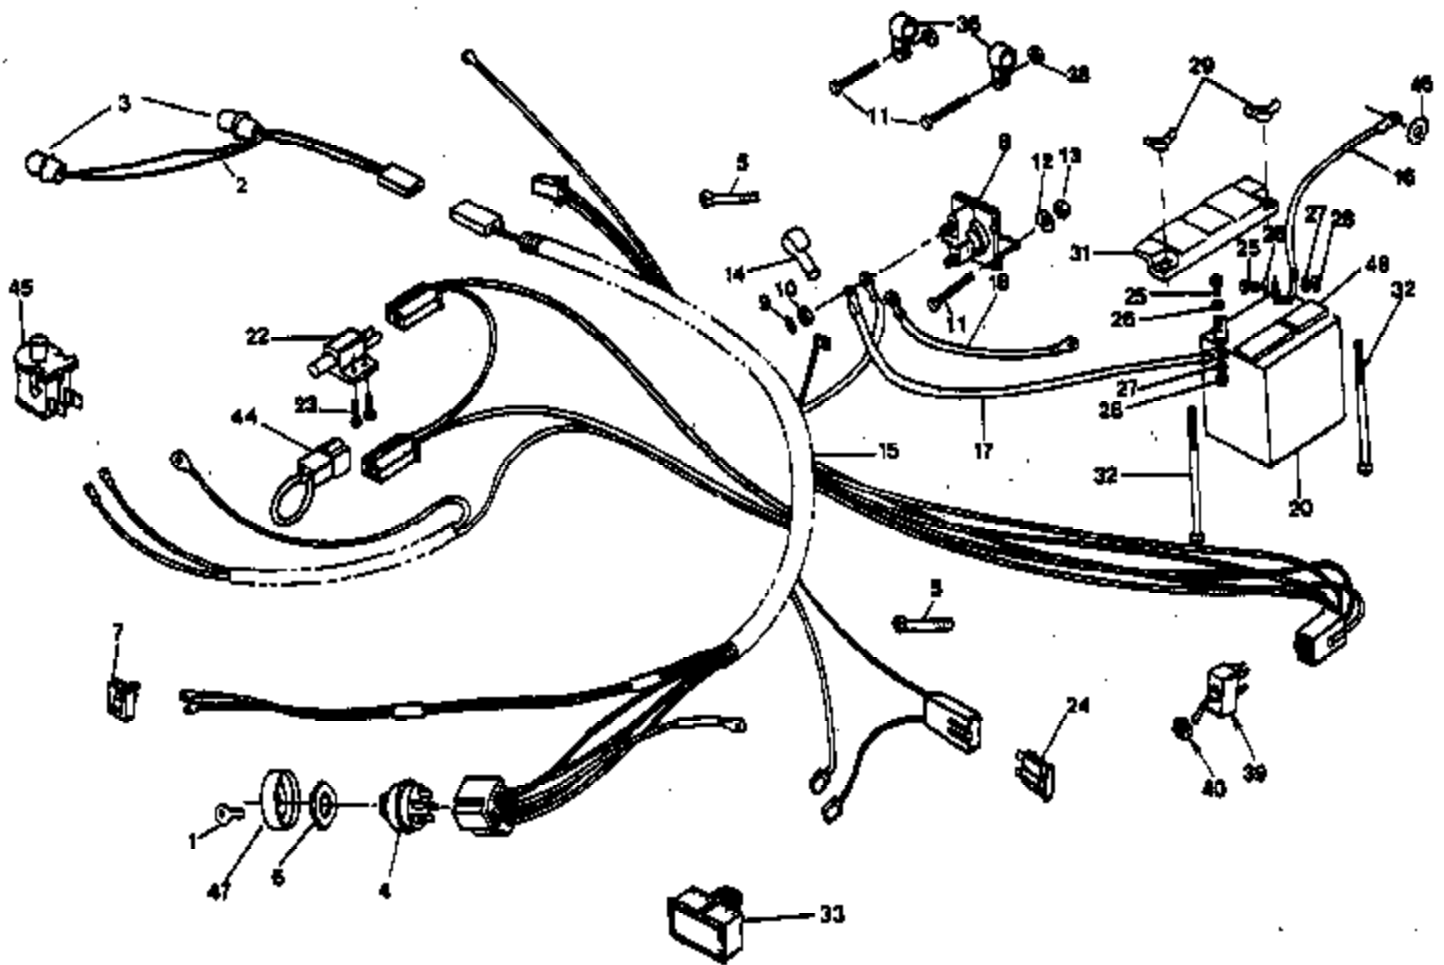

Ref #	Part Number	Qty	Description
1	532122147		Set Key
2	532110859		Light Socket Harness
3	532004152		Light Bulb
4	532125104		Ignition Switch
5	532124756		Cable Tie
6	532109788		Hex Nut
7	532110712		Light Switch
8	532109801		Solenoid
9	810090400		Lock Washer
10	873350400		Jam Nut 1/4-20
11	874780408		Hex Bolt 1/4-20 x 1/2 Gr. 5
12	811050400		Lock Washer, Ext. Tooth
13	873510400		Keys No
14	532124783		Terminal Cover
15	532124071		Ignition Harness
16	532124773		Battery Cable
17	532108423		Battery Cable
18	532124770		Ground Cable
20	532121537		Battery Pack
22	532104445		Interlock Switch
23	817021008		Tap Washer Hex Screw
24	532108824		30 Amp Fuse
25	874760412		Hex Bolt 1/4-20 x 3/4
26	819091016		Washer 9/32 x 5/8 x 16 Ga.
27	810040400		Lock Washer 1/4
28	873220400		Hex Nut 1/4-20
29	532123198		Wing Nut 1/4-20
31	532102476		Terminal Guard
32	872240460		Sq. Neck, Round Hd. Bolt
33	532122822		Ammeter
36	532124995		Insulation Clip
38	873680400		Crownlock Nut
39	532004021		P.T.O. Switch
40	532004022		Hex Nut
44	532102501		Wire Loop
45	532121305		Plunger Switch
46	811050600		Ext. Tooth Lock Washer
47	532109787		Ignition Bezel
48	532121264		Battery Caps
	532101539		Tractor Instruction Sheet English 15 Degrees Slope Not Shown.
	532124281		English Owner's Manual Not Shown.
	532124282		Parts List Manual Not Shown.
	532124279		Kohler Owner's Manual Not Shown.

KEY1142AR Tractor Page 8 of 18
ELECTRICAL