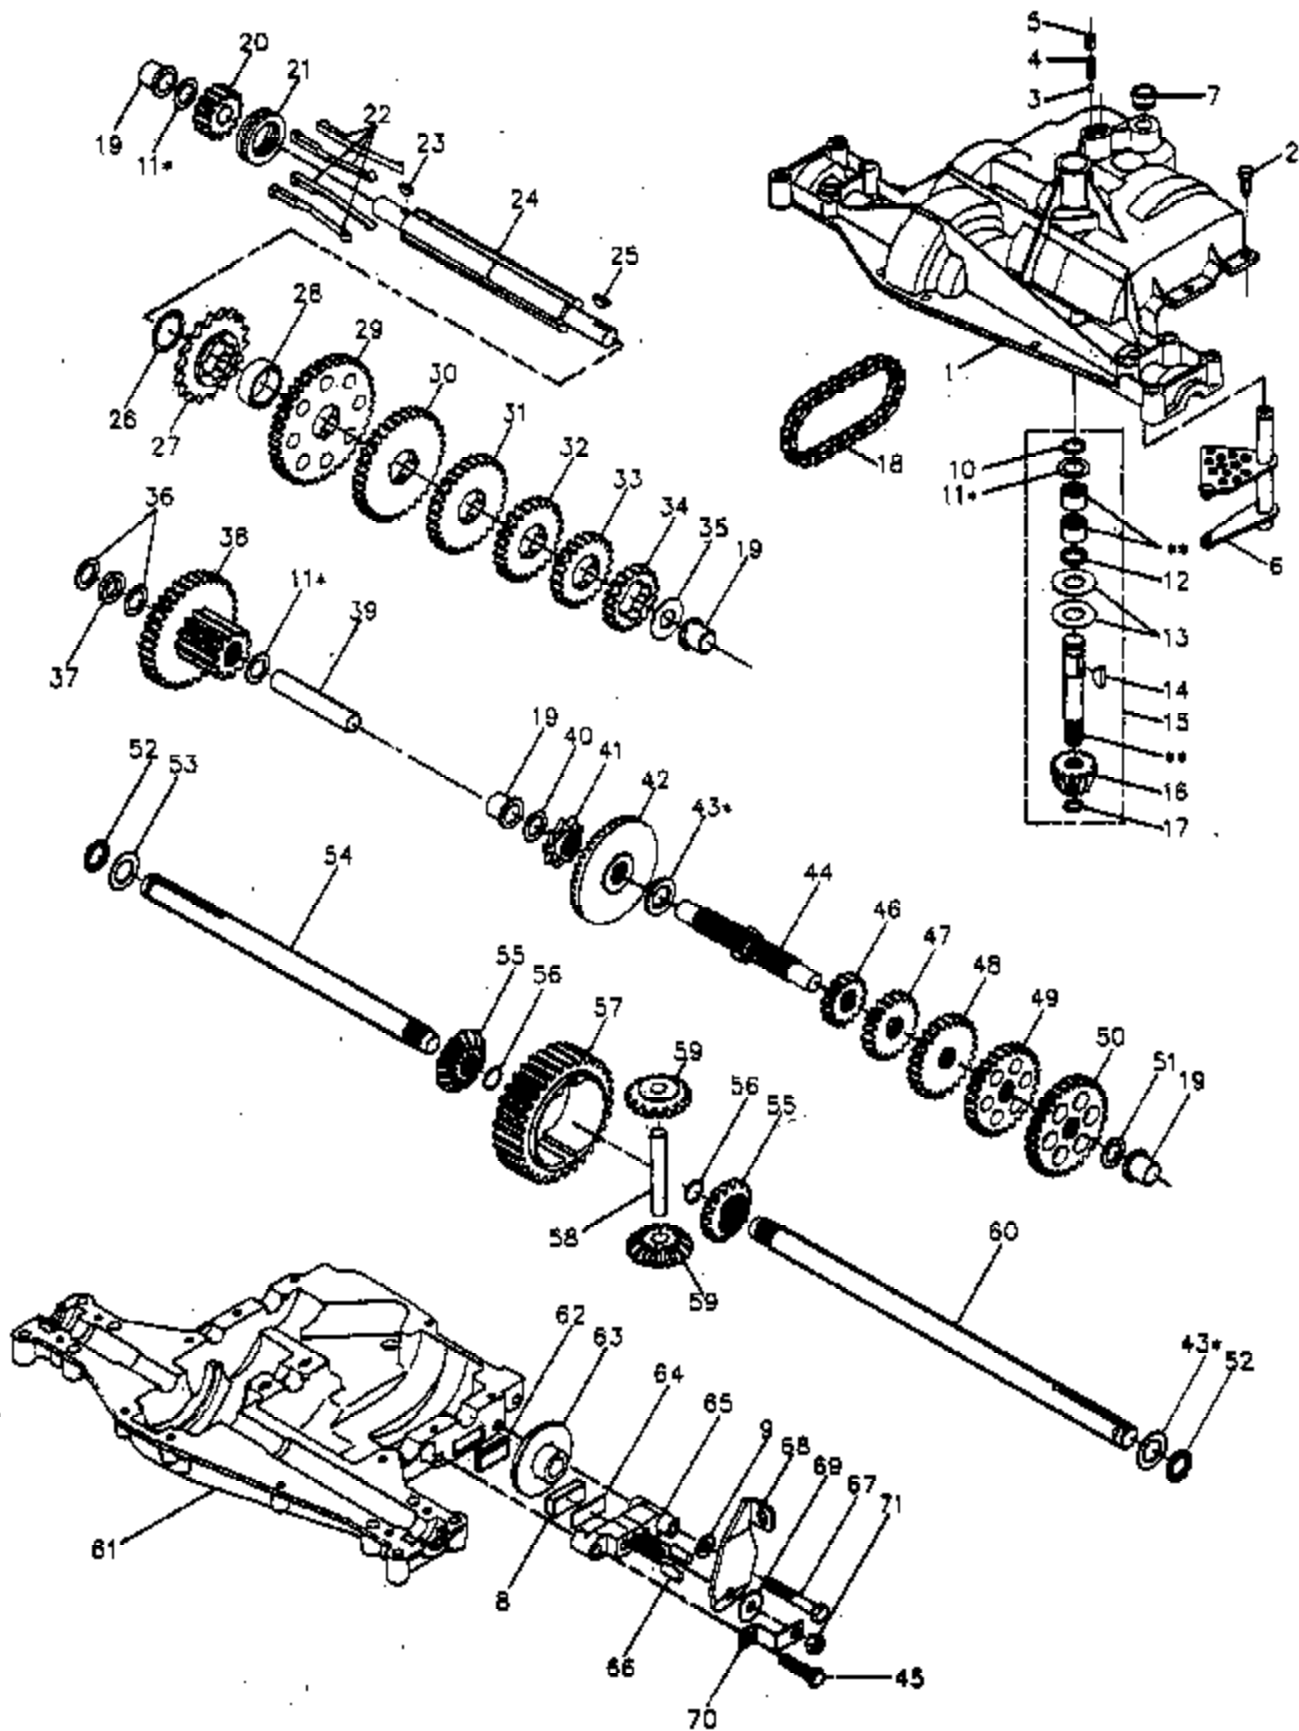

Ref #	Part Number	Qty	Description
1	03865A		Upper Housing
2	001919		Tapping Screw (Dana part number)
3	001151		Detent Ball (Dana part number)
4	003626		Detent Spring (Dana part number)
5	003623		Screw Set (Dana part number)
6	004458		Shifter Assembly (Dana part number)
7	530003789		V-Ring
8	003907		Friction Puck (Dana part number)
9	530003906		Plain Washer
10	001099		Retaining Ring (Dana part number)
11	001959		Plain Washer .632 x 1.00 x .010 (Dana part number)
11	001441		Plain Washer .632 x 1.00 x .020 (Dana part number)
11	001423		Plain Washer .632 x 1.00 x .026 (Dana part number)
11	001082		Plain Washer .632 x 1.00 x .031 (Dana part number)
11	001424		Plain Washer .632 x 1.00 x .036 (Dana part number)
11	001068		Plain Washer .632 x 1.00 x .041 (Dana part number)
11	001425		Plain Washer .632 x 1.00 x .046 (Dana part number)
11	001358		Plain Washer .632 x 1.00 x .050 (Dana part number)
11	001145		Plain Washer .632 x 1.00 x .060 (Dana part number)
11	001319		Plain Washer .632 x 1.00 x .082 (Dana part number)
11	003312		O-Ring (Dana part number)
13	531003876		Plain Washer .632 x 1.38 x .046
14	530001374		Woodruff #9 Key
15	004171		Input Shaft Assembly Kit (Dana part number)
16	003725		14T Bevel Pinion (Dana part number)
17	003624		Retaining Ring (Dana part number)
18	003625		24 Pitches Chain (Dana part number)
19	001542		Flange Bearing (Dana part number)
20	003709		14T Spur Gear (Dana part number)
21	003631		Clutch Collar (Dana part number)
22	003828		Clutch Key (Dana part number)
23	530001369		Woodruff #3 Key
24	003976		Intermediate Shaft (Dana part number)
25	001375		Woodruff #61 Key (Dana part number)
26	003627		Retaining Ring (Dana part number)
27	003830		18T Sprocket (Dana part number)
28	003841		Spacer (Dana part number)
29	003787		40T Spur Gear (Dana part number)
30	530003785		35T Spur Gear
31	003867		30T Spur Gear (Dana part number)
32	530003783		25T Spur Gear
33	003869		22T Spur Gear (Dana part number)
34	003741		19T Spur Gear (Dana part number)
35	003628		Plain Washer (Dana part number)
36	001423		Plain Washer .632 x 1.00 x .026 (Dana part number)
37	003422		Spacer (Dana part number)
38	004193		Comb. Gear Assembly (Dana part number)
39	003967		Idler Shaft (Dana part number)
40	530001708		Plain Washer
41	003645		9T Sprocket (Dana part number)
42	003589		42T Bevel Gear (Dana part number)
43	003749		Plain Washer .758 x 1.12 x .010 (Dana part number) Use in combinations to maintain proper clearances.
43	003652		Plain Washer .758 x 1.12 x .015 (Dana part number) Use in combinations to maintain proper clearances.

KEY1142AR-Page 17 of 18
TRANSAXLE FOOTPRINTS