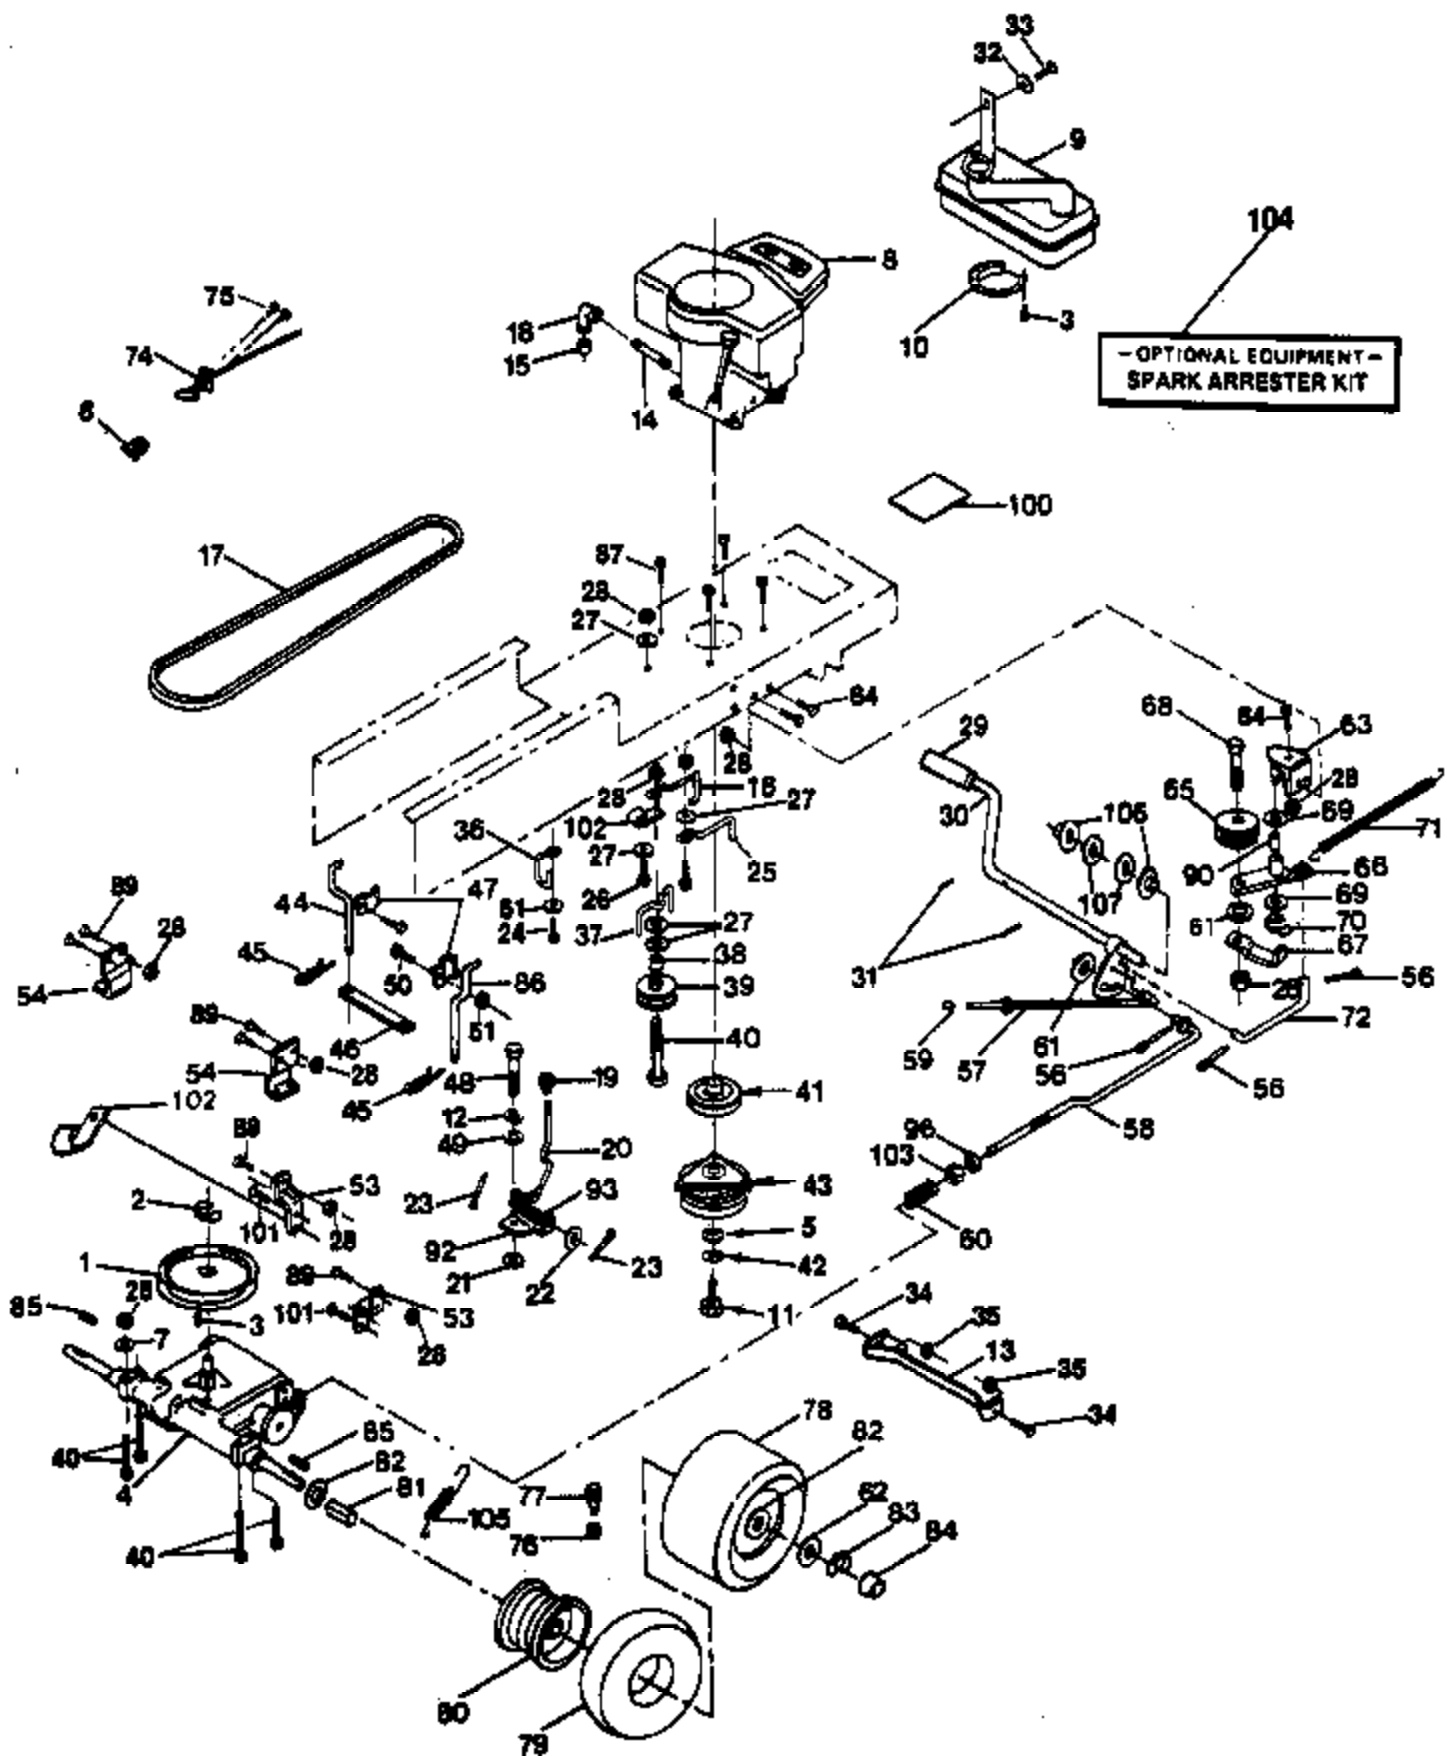

KEY1142AR-Track 3  
 Fuel Line Clip 18  
 CHASSIS AND ENCLOSURE

Ref #	Part Number	Qty	Description
1	532123666		Transaxle (Driven) Pulley
2	812000028		Retainer Ring
3	817030808		Spider Lock Screw
4	532124162		Foot Dana 6-speed Transaxle, Model No. 4360-19
5	532108252		Washer
6	532061159		Throttle Control Knob
7	819111214		Washer
8	532124080		14HP Kohler Command Engine
9	532124196		Muffler
10	532101326		Muffler Deflector
11	532125005		Hex Bolt
12	810040400		Lock Washer 1/4
13	532109169	KEY1142AR	Clutch Retainer
14	813280320	DRIVE	Pipe Nipple
15	813300300		Pipe Coupling
17	532120302		Drive V-Belt
18	813200300		Elbow
19	532121274		Knob
20	532124461		Shifter Rod
21	532105701		Shift Plate Washer
22	819151216		Washer
23	876020416		Cotter Pin 1/8 x 1
24	817490612		Thread Roll Washer Hex Screw
25	532105730		Engine Belt Keeper
26	874760616		Hex Bolt 3/8-16 x 1
27	819131312		Washer
28	873680600		Locknut
29	532124872		Pedal Cover
30	532122424		Foot Pedal Shaft
31	532001572		Roll Pin
32	810040500		Lock Washer
33	874760508		Hex Bolt
34	872140506		Carriage Bolt
35	873680500		Locknut
36	532104777		Belt Retainer
37	532109070		Belt Keeper
38	532004470		Spacer
39	532123674		Flat Idler
40	874760644		Hex Bolt 3/8-16 x 2-3/4
41	532109841		Engine Pulley
42	810040700		Lock Washer 7/16
43	532108218		Electric Clutch
44	532123662		L.H. Belt Keeper
45	532004921		Spring Retainer
46	532123770		Locator Strap
47	532106190		Clamp
48	871040412		Hex Bolt 1/4-28 x 3/4
49	819091210		Washer
50	874760512		Hex Bolt 5/16-18 x 3/4
51	873680500		Locknut
53	532121520		Torque Strap
54	532109167		Transaxle Bracket
56	876020412		Cotter Pin
57	532105844		Park Brake Rod
58	532110437		Brake Rod
59	532071673		Cap