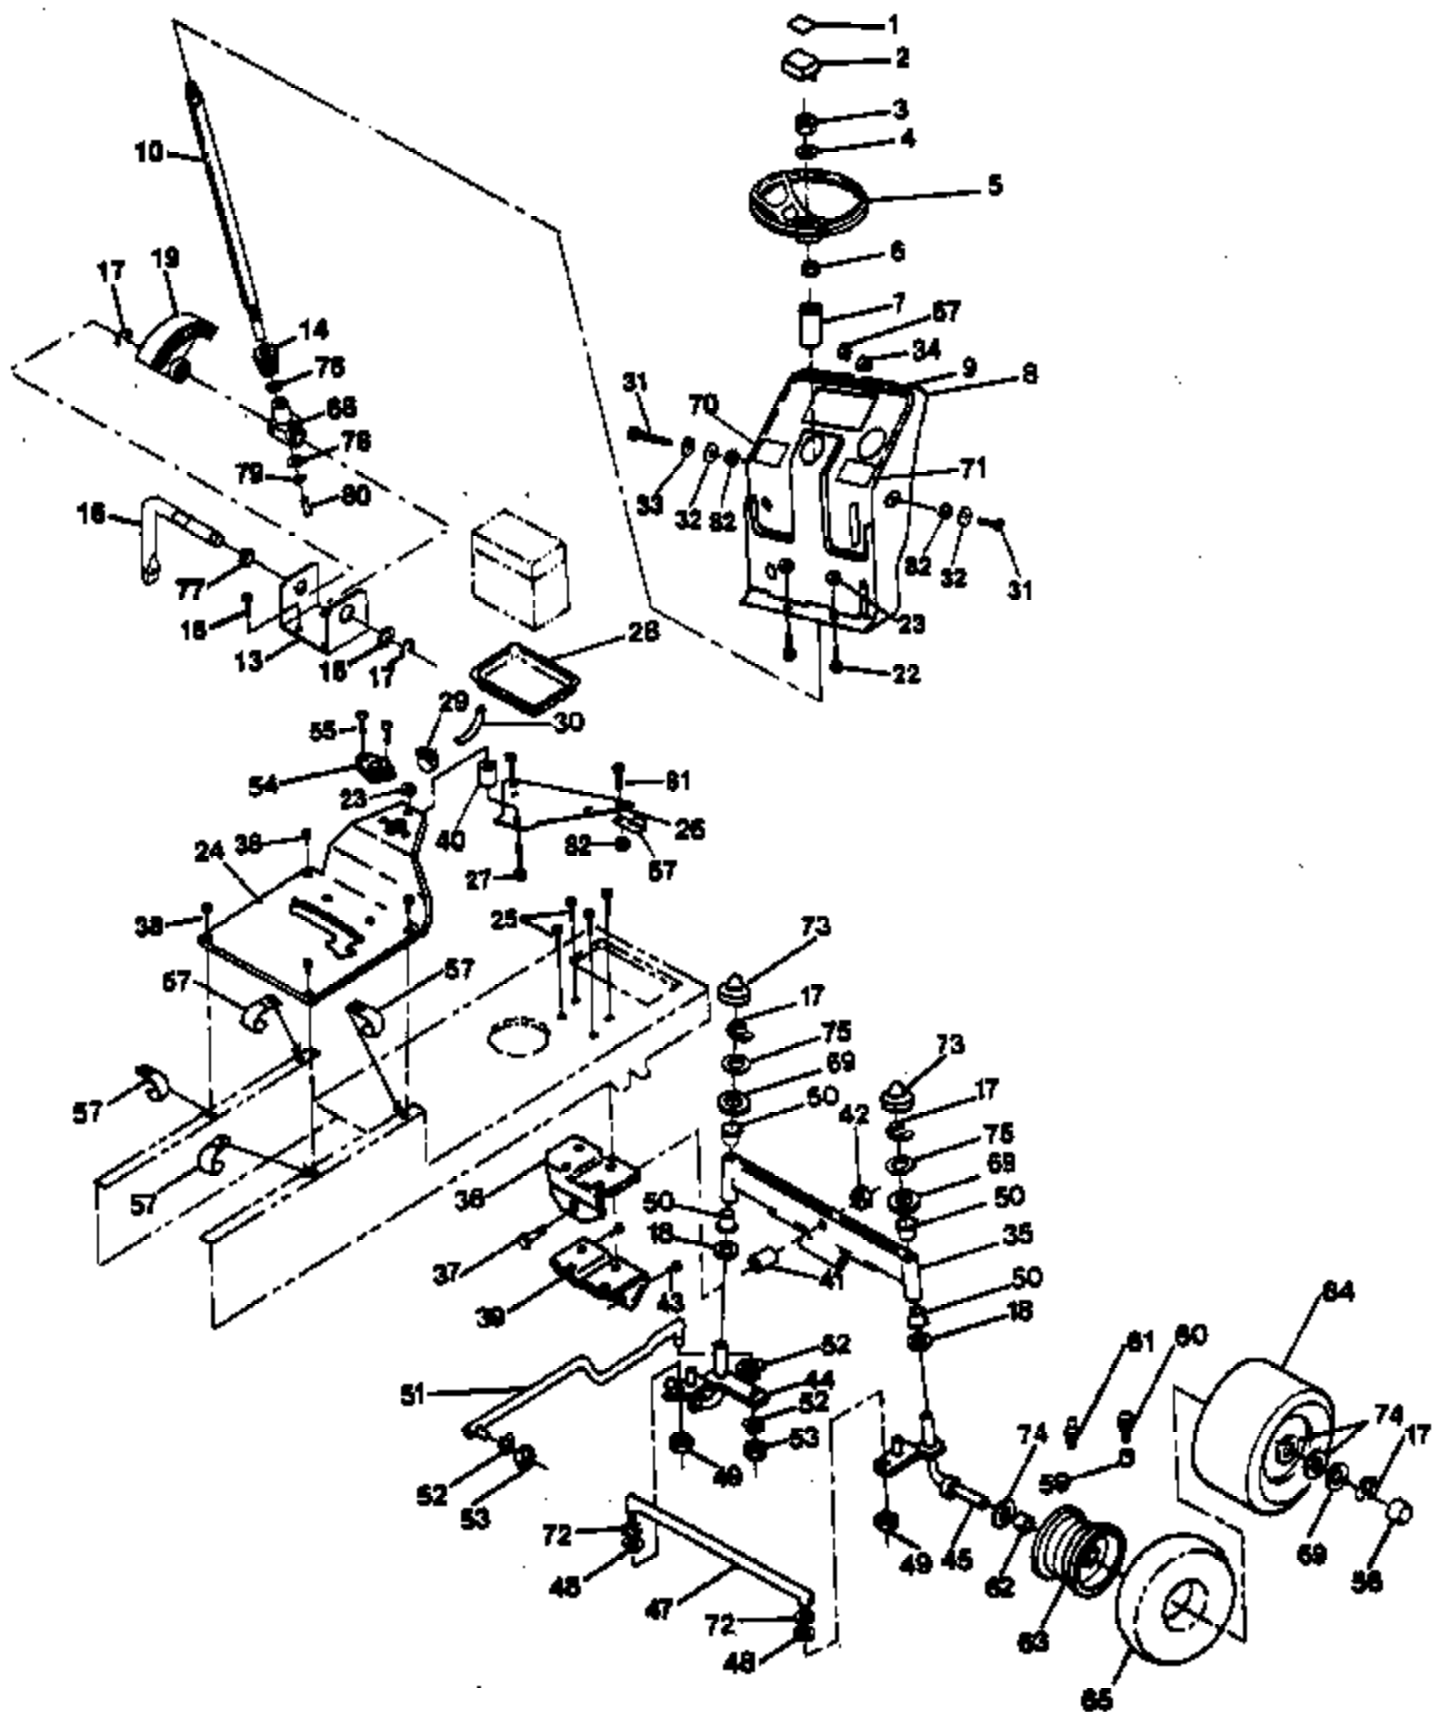

Ref #	Part Number	Qty	Description
1	532109325		Steering Wheel Cap Decal
2	532100710		Steering Wheel Insert
3	873940800		Hex Nut
4	532100712		Washer
5	532100713		Steering Wheel
6	532100711		Steering Wheel Adaptor
7	532100714		Steering Sleeve
8	532122341		Dash
9	532123175		Dash Decal
10	532124041		Steering Shaft
13	532124036		Steering Bracket
14	532124037		Pinion Gear
15	817490612	KEY1142AR-TRUCK 14 of 18	Thread Roll Washer Hex Screw
16	532124033	STEERING ASSEMBLY	Pinion Shaft
17	812000029		Klip Ring
18	532124931		Thrust Bearing
19	532124034		Sector Gear
22	874180512		Truss Head Crown Screw
23	873510500		Locknut
24	532124925		Saddle
25	532122819		Special Screw
26	532106965		Battery Support Plate
27	874760532		Hex Bolt 5/16-18 x 2
28	532124886		Battery Tray
29	532109596		Hose Clamp
30	532100541		Tube
31	874760612		Hex Bolt
32	819131316		Washer 13/32 x 13/16 x 16 Ga.
33	811050600		Ext. Tooth Lock Washer
34	532008022		Dash Plug
35	532108075		Front Axle
36	532105663		Rear Saddle Support
37	874761060		Hex Bolt
38	817490608		Thread Roll Washer Hex Screw
39	532105664		Front Saddle Support
40	532121236		Spacer
41	532110438		Front Bearing Axle Spacer
42	873901000		Flange Locknut
43	817490508		Thread Roll Washer Hex Screw
44	532105656		L.H. Spindle
45	532105654		R.H. Spindle
47	532121334		Tie Rod
48	810040500		Lock Washer 5/16
49	873810500		Hex Nut 5/16-24
50	532003366		Bearing
51	532124032		Drag Link
52	810040600		Lock Washer 3/8
53	873610600		Hex Nut 3/8-24
54	532001554		Steering Bushing
55	817431008		Hex Screw
56	532104757		Front Hub Cap
57	532124996		Fuel Line Clip
59	532059192		Valve Cap
60	532065139		Valve Stem
61	532000278		Grease Fitting
62	532009040		Bearing