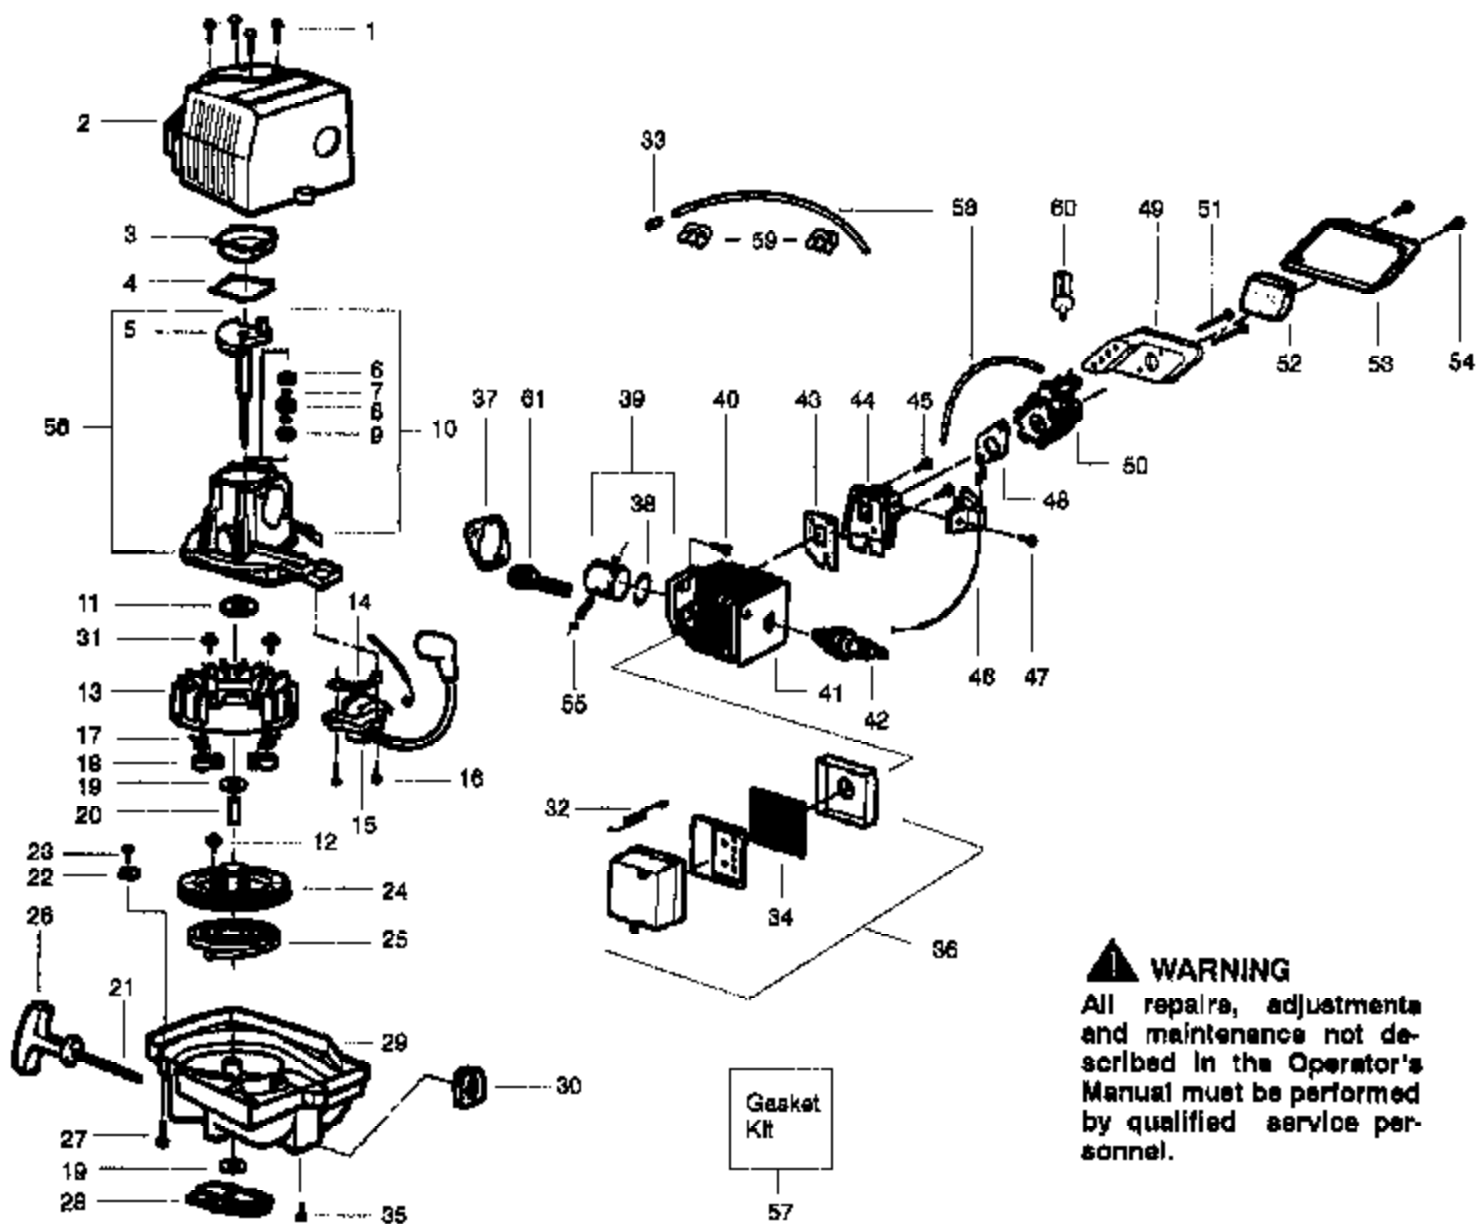

⚠ WARNING

All repairs, adjustments and maintenance not described in the Operator's Manual must be performed by qualified service personnel.

Ref #	Part Number	Qty	Description
1	530015810		Screw - Shroud
2	530038014		Shroud
3	530029929		Crankcase Cover
4	530019181		Gasket-Shrd./C'case
5	530014307		Crankshaft Ass'y.
6	530032125		Inner Bearing
7	530015945		Retainer - C'case
8	530019179		Crankcase Seal
9	530032124		Outer Bearing
10	530014861		Crankcase Ass'y. (Incl. 6-9)
11	530015941		Retaining Ring
12	530016080		Screw - Pulley
13	530039149	PP22 Gas Hedge Hammer of 7 Power Unit	Flywheel Ass'y.
14	530036145		Spacer - Ignit. Mod.
15	530039163		Ignition Module
16	530015954		Screw - Ignit. Mod.
17	530047570		Spring - Starter Dog
18	530029939		Starter Dog
19	530015828		Washer - Flat
20	530015930		Flywheel Spacer
21	530069232		Rope Kit
22	530015963		Retainer
23	530015496		Screw - Retainer
24	530069353		Starter Pulley Kit
25	530042085		Starter Spring
26	530027569		Starter Handle
27	530015886		Screw - Fan Housing
28	530014396		Clutch Ass'y. Kit
29	530014635		Fan Housing
30	530019182		Grommet
31	530015882		Screw - Flywheel
32	530016197		Muffler Spring
33	530023877		Fuel Line Fitting
34	530036180		Muffler Screen
35	530015934		Screw - Fan Hsg./Shrd.
36	530069659		Muffler Kit
37	530019223		Cylinder Gasket
38	530036404		Piston Ring
39	530069621		Piston Kit (Incl. 38 & 55)
40	530015953		Screw - Cylinder
41	530069618		Cylinder
42	952030201		Spark Plug (RCJ-8Y)
43	530019233		Gasket - Cylin./Carb.
44	530049024		Carb. Adaptor
45	530016014		Screw - Carb. Adap.
46	530014384		Throttle Cable Ass'y.
47	530015775		Screw - Throtl. Cable
48	530019194		Gasket - Carb.
49	530036192		Air Box
50	530035306		Carburetor WT 221 - Type 1
	530069682		Carburetor WT 379 - Type 2
51	530015849		Screw - Air Box
52	530029934		Air Filter Foam
53	530036193		Air Filter Cover
54	530015635		Screw - A.F. Cover
55	530015162		Piston Pin Retainer