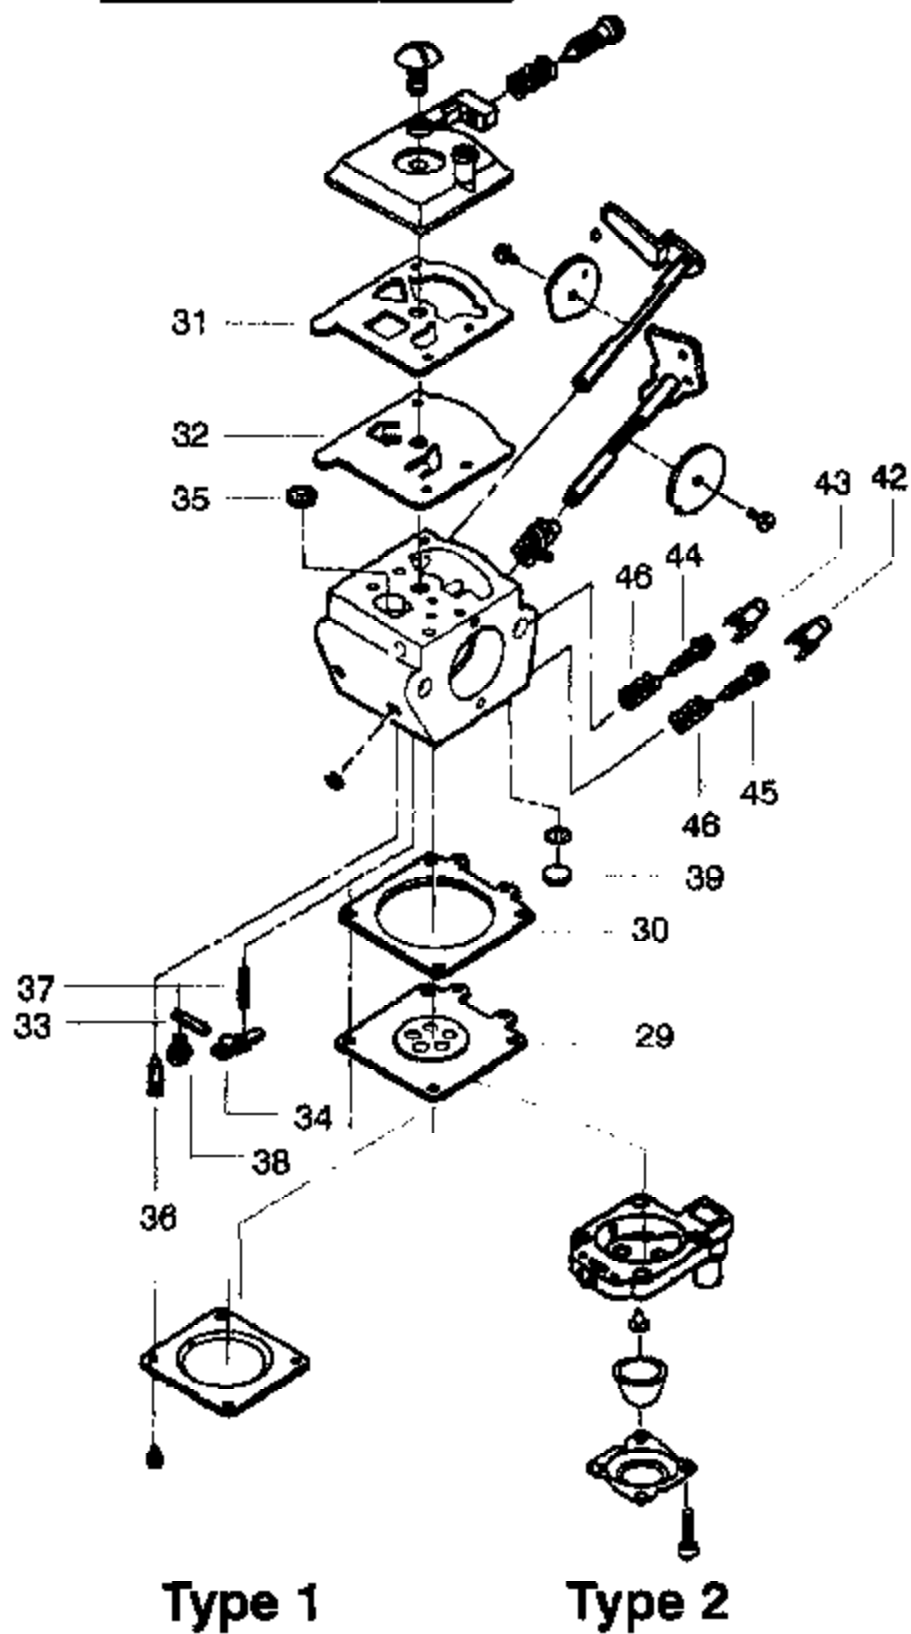

**Type 1 -Carburetor Number
#530035306 - WT-221**

**Type 2 -Carburetor Number
#530069682 - WT-379**

Ref #	Part Number	Qty	Description
	530035306		Carburetor - Type 1 WT-221
29	530035014		Metering Diaphragm
30	530035389		Metering Diaphragm Gasket
31	530035164		Pump Gasket
32	530035166		Pump Diaphragm
33	530035028		Metering Pin
34	530035031		Metering Lever
35	530035178		Fuel Inlet Screen
36	530035106		Inlet Needle Valve
37	530035139		Metering Lever Spring
38	530035016		Metering Lever Pin Screw
39	530035162		Welch Plug
40			PP22 Gas Hedge Pacer PL7 Walbro Gasket/Diaphragm Kit (Incl. 29-32) Type 1 Carburetor WT-221 Zama Gasket/Diaphragm Kit (Incl. 29-32), New P/N for this IPL
41			Carb. Repair Kit - Type 1 (Incl. 33-40)
42			Limiter Cap-High (Not used on this model.)
43			Limiter Cap-Low (Not used on this model.)
44	530035407		Needle-High, Walbro
	530035443		Needle-High, Zama
45	530035408		Needle-Low, Walbro
	530035444		Needle-Low, Zama
46	530035293		Needle Spring, Walbro
	530035445		Needle Spring, Zama