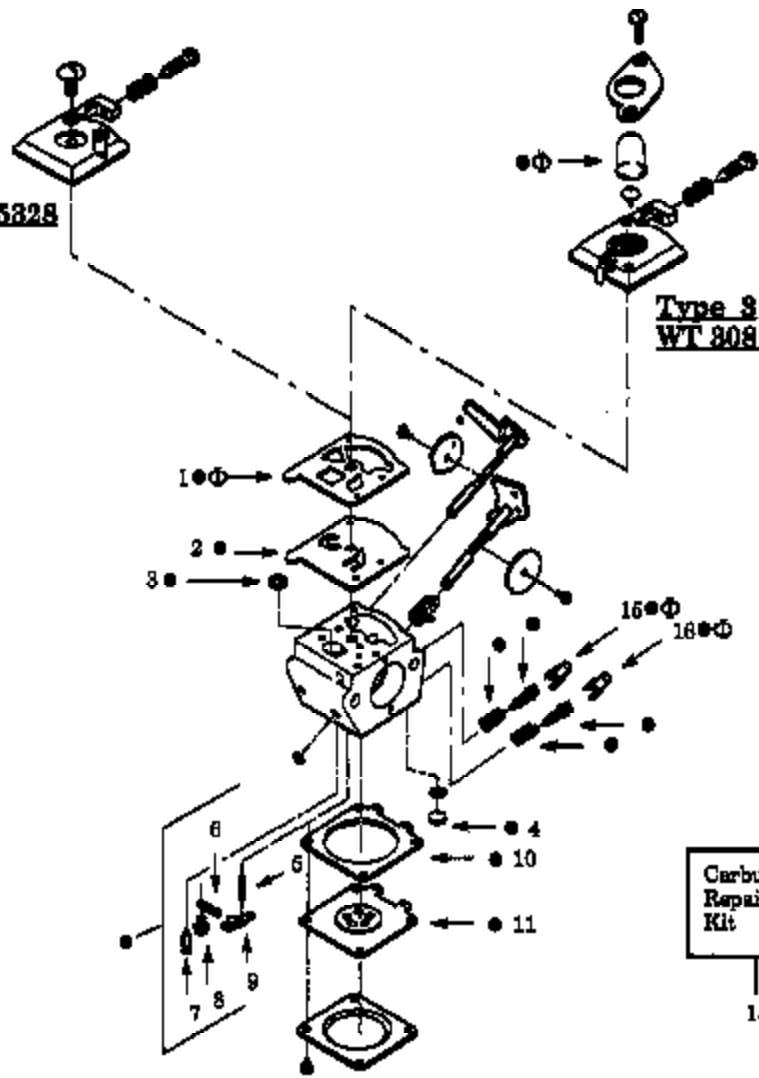

PP135 Gas Engine Page 3 of 6  
ASSEMBLY Type 1 & 2 (WT 242)

Ref #	Part Number	Qty	Description
109	530095070		Drive Shaft
110	530015814		Screw
111	530014894		Gear Box Ass'y.
112	530036675		Back Plate
113	530036923		Spring
114	530036683		Height Lever
115	530027163		Retainer-Starter Pulley
116	530016063		Nut-Swing Arm
117	530015981		Bolt-Front Wheel
118	530095125		Front Wheel
119	530037279		Swing Arm
120	530015515		Locknut-Swing Arm
121	530036884		Front Axle Spring
122	530001717		Washer-Thrust
123	530015151		Washer-Flat
124	530016042		Washer-Thrust
0	530068543		Operator Manual, Type 1 & 2 Not Shown.
0	530082472		Operator Manual, Type 3 Not Shown.
0	530014658		Operator Manual, Carton Contents Bag Not Shown.
0			Operator Manual, Starting Instruction Decal Not Shown.
0	530037713		Operator Manual, Type I Not Shown.
0	530037582		Operator Manual, Type 2 Not Shown.
0	530047457		Operator Manual, Type 3 Not Shown.
0	530036658		Operator Manual, Blade Shield Decal (Not a serviceable part) Not Shown.
0	530031111		Operator Manual, Hex Wrench 5/32 Not Shown.

14

Ref #	Part Number	Qty	Description
1	530035164		Pump Gasket Types 1 & 2
2	530035166		Pump Diaphragm Types 1 & 2
3	530035178		Fuel Inlet Screen Types 1 & 2
4	530035319		Welch Plug Types 1 & 2
5	530035139		Metering Lever Spring Types 1 & 2
6	530035250		Metering Pin Types 1 & 2
7	530035223		Inlet Needle Valve Types 1 & 2
8	530035236		Metering Lever Pin Screw Types 1 & 2
9	530035031		Metering Lever Types 1 & 2
10	530035320		Metering Diaphragm Gasket Types 1 & 2
11	530035014		Metering Diaphragm Types 1 & 2
12	530035313		Gasket/Diaphragm Kit (Incl. 1, 2, 10 & 11)
13	530035312		Carburetor Repair Kit Type 1 & 2 (Inc. 1-12)
13	530069658		PP135 Gas Carburetor Repair Kit Type 1 & 2 (Inc. 1-12) CARBURETOR SWT342-WT Type 3 (BCT indicates Contents on illus.)
15	530038317		Limiters Cap-Low Type 3
16	530038318		Limiters Cap-High Type 3