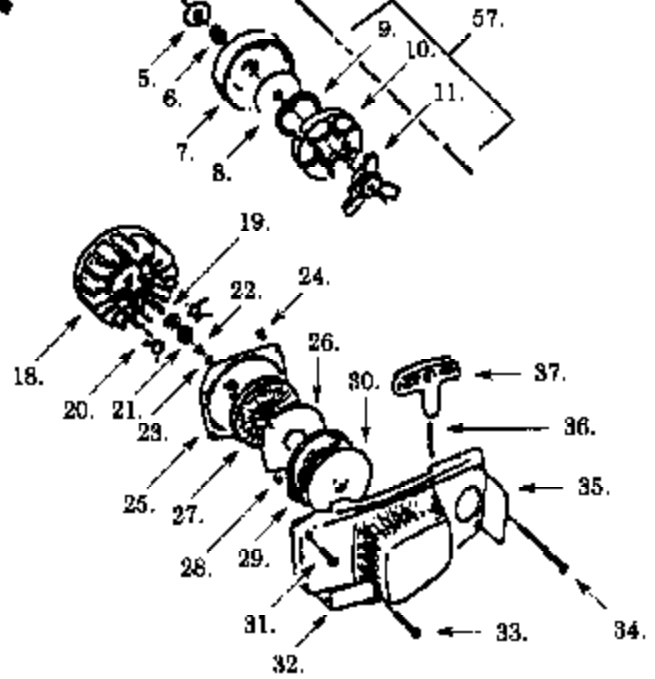

Ref #	Part Number	Qty	Description
1	530027776		Handlebar Grip Kit
2	530022258		Handlebar Ass'y.
3	530001711		Screw
4	530015406		Screw
5	530015357		Washer
6	530032049		Clutch Bearing
7	530048069		Drum & Sprocket Ass'y.
8	530024465		Clutch Plate
9	530024353		Clutch Spring
10	530024352		Clutch Shoe
11	530011625		Clutch Spider
12	530024637		Model 385
12	530024225	PP385 Gas Saw Page 7 of 16	Model 385,395
13	530069185	CLUTCH & HANDLE	Oil Vent Replacement Kit
14	530015368		Screw
15	530024351		Bracket
16	530024348		Model 375
16	530027807		Model 385,395
17	530031107		Model 375
17	507474945		Model 385,395
18	530039113		Flywheel Ass'y. (Incl. 20.)
19	530347987		Washer
20	530023817		Starter Dog Spring
21	530001722		Flywheel Nut
22	530015036		Screw
23	530015123		Washer
24	530001726		Screw
25	530024232		Air Baffle
26	530042054		Disc Recoil Spring-Inner
27	530026371		Starter Pulley
28	530024329		Bushing
29	530042051		Starter Recoil Spring
30	530042053		Disc Recoil Spring-Outer
31	530015364		Screw
32	530026850		Model 375
32	530027815		Model 385,395
33	530015365		Screw
34	530015366		Screw
35	530012034		Fan Housing Ass'y.
36	530069233		Rope Kit
37	530042056		Handle
38	530027811		Handguard Ass'y.
39	530015545		Screw
40	530015653		Nut
41	530025881		Latch Roller
42	530025882		Bushing Latch
43	530015319		Pin
44	530026799		Pawl
45	530024901		Guard
46	530015439		Retaining Ring
47	530069168		Clamp & Arm Ass'y.
48	530023064		Bar Adjusting Pin
49	530024504		Extension Spring
50	530024556		Nut
51	530025414		U-Clip
52	530015385		Screw