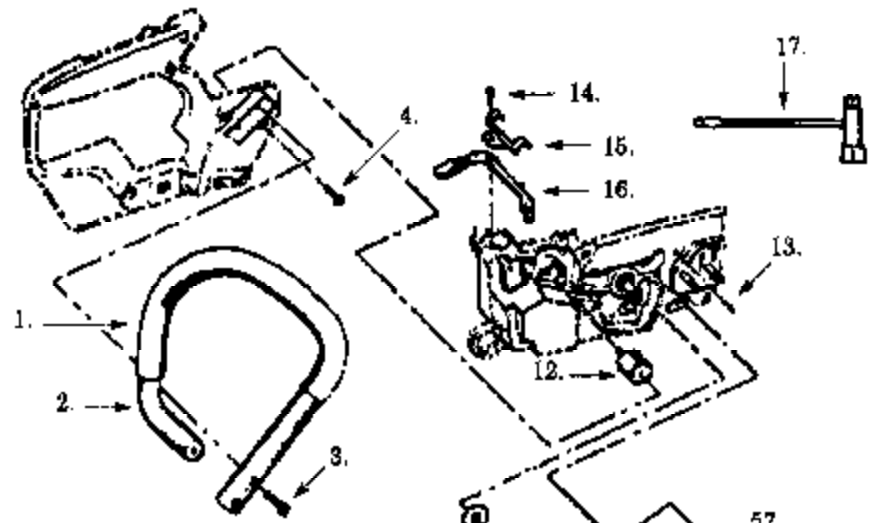

Ref #	Part Number	Qty	Description
1	530027776		Handlebar Grip Kit
2	530022258		Handlebar Ass'y.
3	530001711		Screw
4	530015406		Screw
5	530015357		Washer
6	530032049		Clutch Bearing
7	530048069		Drum & Sprocket Ass'y.
8	530024465		Clutch Plate
9	530024353		Clutch Spring
10	530024352		Clutch Shoe
11	530011625		Clutch Spider
12	530024637		Model 385
12	530024225	PP385 Gas Saw Page 7 of 16	Model 385,395
13	530069185	CLUTCH & HANDLE	Oil Vent Replacement Kit
14	530015368		Screw
15	530024351		Bracket
16	530024348		Model 375
16	530027807		Model 385,395
17	530031107		Model 375
17	507474945		Model 385,395
18	530039113		Flywheel Ass'y. (Incl. 20.)
19	530347987		Washer
20	530023817		Starter Dog Spring
21	530001722		Flywheel Nut
22	530015036		Screw
23	530015123		Washer
24	530001726		Screw
25	530024232		Air Baffle
26	530042054		Disc Recoil Spring-Inner
27	530026371		Starter Pulley
28	530024329		Bushing
29	530042051		Starter Recoil Spring
30	530042053		Disc Recoil Spring-Outer
31	530015364		Screw
32	530026850		Model 375
32	530027815		Model 385,395
33	530015365		Screw
34	530015366		Screw
35	530012034		Fan Housing Ass'y.
36	530069233		Rope Kit
37	530042056		Handle
38	530027811		Handguard Ass'y.
39	530015545		Screw
40	530015653		Nut
41	530025881		Latch Roller
42	530025882		Bushing Latch
43	530015319		Pin
44	530026799		Pawl
45	530024901		Guard
46	530015439		Retaining Ring
47	530069168		Clamp & Arm Ass'y.
48	530023064		Bar Adjusting Pin
49	530024504		Extension Spring
50	530024556		Nut
51	530025414		U-Clip
52	530015385		Screw