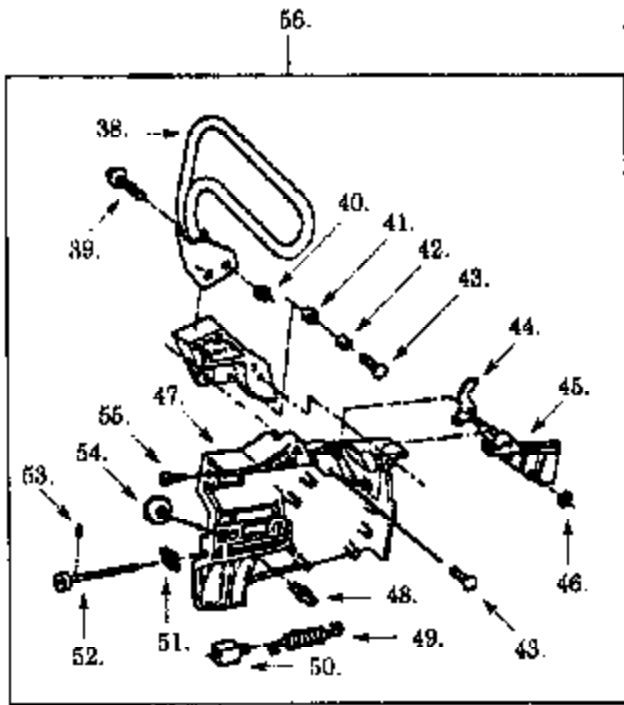

Ref #	Part Number	Qty	Description
1	530027776		Handlebar Grip Kit
2	530022258		Handlebar Ass'y.
3	530001711		Screw
4	530015406		Screw
5	530015357		Washer
6	530032049		Clutch Bearing
7	530048069		Drum & Sprocket Ass'y.
8	530024465		Clutch Plate
9	530024353		Clutch Spring
10	530024352		Clutch Shoe
11	530011625		Clutch Spider
12	530024637		Model 385
12	530024225	PP385 Gas Saw Page 7 of 16	Model 385,395
13	530069185	CLUTCH & HANDLE	Oil Vent Replacement Kit
14	530015368		Screw
15	530024351		Bracket
16	530024348		Model 375
16	530027807		Model 385,395
17	530031107		Model 375
17	507474945		Model 385,395
18	530039113		Flywheel Ass'y. (Incl. 20.)
19	530347987		Washer
20	530023817		Starter Dog Spring
21	530001722		Flywheel Nut
22	530015036		Screw
23	530015123		Washer
24	530001726		Screw
25	530024232		Air Baffle
26	530042054		Disc Recoil Spring-Inner
27	530026371		Starter Pulley
28	530024329		Bushing
29	530042051		Starter Recoil Spring
30	530042053		Disc Recoil Spring-Outer
31	530015364		Screw
32	530026850		Model 375
32	530027815		Model 385,395
33	530015365		Screw
34	530015366		Screw
35	530012034		Fan Housing Ass'y.
36	530069233		Rope Kit
37	530042056		Handle
38	530027811		Handguard Ass'y.
39	530015545		Screw
40	530015653		Nut
41	530025881		Latch Roller
42	530025882		Bushing Latch
43	530015319		Pin
44	530026799		Pawl
45	530024901		Guard
46	530015439		Retaining Ring
47	530069168		Clamp & Arm Ass'y.
48	530023064		Bar Adjusting Pin
49	530024504		Extension Spring
50	530024556		Nut
51	530025414		U-Clip
52	530015385		Screw