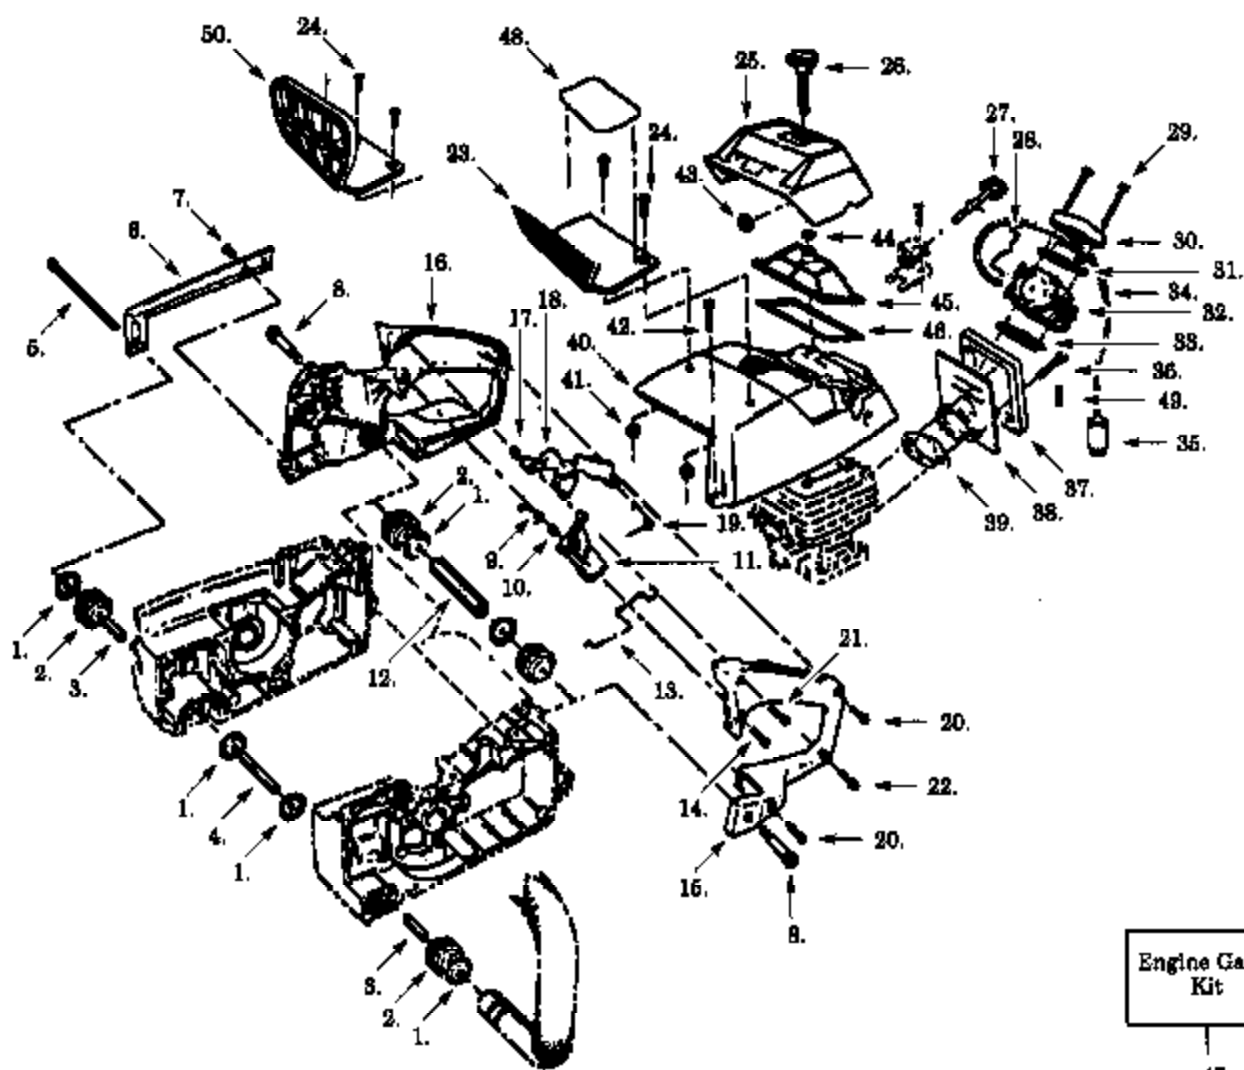

Engine Gasket
Kit

47.

Ref #	Part Number	Qty	Description
1	530024376		Isolator Cup
2	530024528		Model 385
2	530024373		Model 375,395
3	530015362		Spacer
4	530015361		Spacer
5	530015391		Screw
6	530012056		Model 375,395
6	530011964		Model 385
7	530015194		Screw
8	530015462		Shoulder Screw
9	530025469		Trigger Spring
10	530032059		Trigger Bushing
11	530026013		Model 375
11	530027810		Model 385,395
12	530025258		Isolator Spacer (Center)
13	530024699		Throttle Wire
14	530015369		Shoulder Screw
15	530012054		Rear Handle-Left
16	530012055		Rear Handle-Right
17	530032053		Throttle Lock Bushing
18	530024357		Model 375
18	530027809		Model 385,395
19	530024378		Throttle Lock Spring
20	530015403		Screw
21	530015393		Screw
22	530015608		Screw
23	530027826		Heat Shield-385,395
24	530015406		Screw
25	530010615		Model 375
25	530010983		Model 385,395
26	530025921		Carb. Cover Knob
27	530025919		Choke Rod
28	530024383		Choke Wire
29	530015245		Screw
30	530019104		Adapter Shield Seal Included in Carburetor Kwik Repair Kit. Included in Engine Gasket Kit. Indicates Engine Gasket Kat contents.
31	530024349		Carb. Seal Bracket
32	530035266		Carburetor
33	530019099		Carb. to Adapter Gasket
34	530069216		Line Kit Included in Carburetor Kwik Repair Kit. Included in Engine Gasket Kit. Indicates Engine Gasket Kat contents.
35	530014199		Fuel Pick-up Ass'y.
36	530015414		Screw
37	530019107		Carb. Adapter Seal
38	530024229		Carb. Adapter
39	530019101		Adapter to Cylinder Gasket
40	530026015		Model 375
40	530027806		Model 385,395
41	530001543		Nut
42	530015168		Screw
43	530025922		Carb. Cover Plug
44	530024877		Retainer
45	530025918		Air Filter

PP385 Gas Saw Page 10 of 16
EXTERNAL POWER UNIT