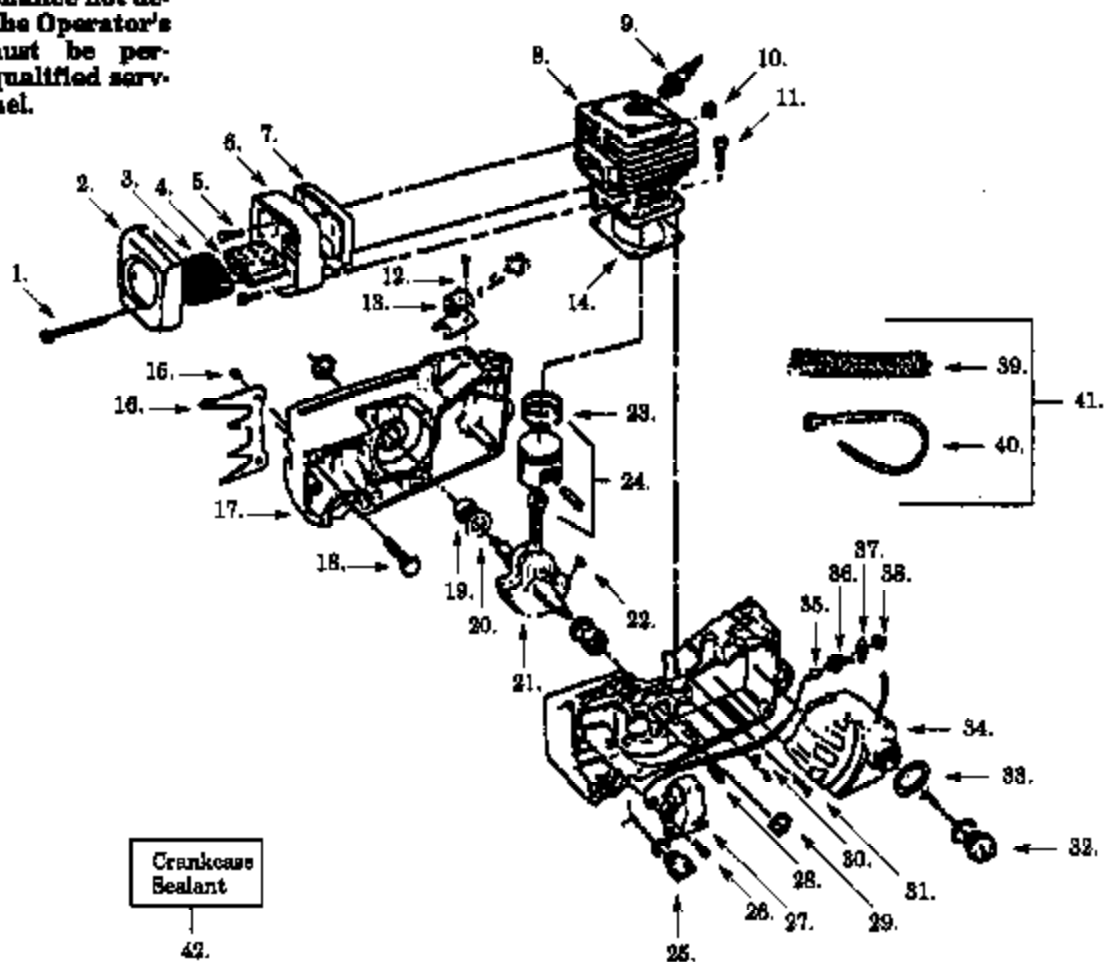

▲ WARNING

All repairs, adjustments and maintenance not described in the Operator's Manual must be performed by qualified service personnel.

Ref #	Part Number	Qty	Description
1	530015375		Screw
2	530026800		Muffler Cover
3	530024385		Spark Arrestor
4	530024384		Muffler Diffuser
5	530015374		Screw
6	530026059		Muffler Body
7	530024388		Muffler Back Plate
8	530012069		Model 375
8	530012068		Model 385,395
9	530030073		Spark Plug
10	530015195		Clip-High Tension Lead
11	530001624		Screw
12	530015368		Screw
13	530010347		Bracket & Bushing Ass'y.
14	530019129		Cylinder Gasket Included in Carburetor Kwik Repair Kit. Included in Engine Gasket Kit. Indicates Engine Gasket Kat contents.
15	530015434		Screw
16	530024476		Spur
17	530010696		Crankcase Ass'y. (Inc.18,25,35, & Oil Cap Ass'y. from "External Power Unit. Also includes g 530-015406, & g 5,11 (1) f4 of Oil Pump Ass'y.
18	530030039		Bar Stud Replacement Kit (5/16")
19	530032051		Crankshaft Bearing
20	530015354		Washer
21	530024492		Crankshaft Ass'y. (Incl. Connecting Rod and Bearing)
22	530002595		Flywheel Key
23	530024756		Model 375
23	530026003		Model 385,395
24	530010355		Model 375
24	530010643		Model 385,395
25	530010444		Oil Cap Ass'y. (Incl. "O" Rings)
26	530015425		Screw
27	530039093		Ignition Module (Incl. High Tension Lead)
28	530024334		Clamp
29	530019097		Crankshaft Seal Included in Carburetor Kwik Repair Kit. Included in Engine Gasket Kit. Indicates Engine Gasket Kat contents.
30	530023661		Module Lead Clamp
31	530015238		Screw
32	530010331		Fuel Cap Ass'y. (Incl. "O" Rings)
33	530019122		Fuel Tank Neck Seal Included in Carburetor Kwik Repair Kit. Included in Engine Gasket Kit. Indicates Engine Gasket Kat contents.
34	530010286		Fuel Tank Ass'y. (Incl. Fuel Cap Ass'y. & 35 & 36 from External Power Unit)
35	530039099		3/16
35	530039115		1/4
36	530023732		Toggle Switch
37	530024858		Ignition Switch Plate
38	530023575		Nut
39	530011746		Winter Screen
40	530024675		Tie Strap

PP385 Gas Salvage Page 13 of 16

INTERNAL POWER UNIT