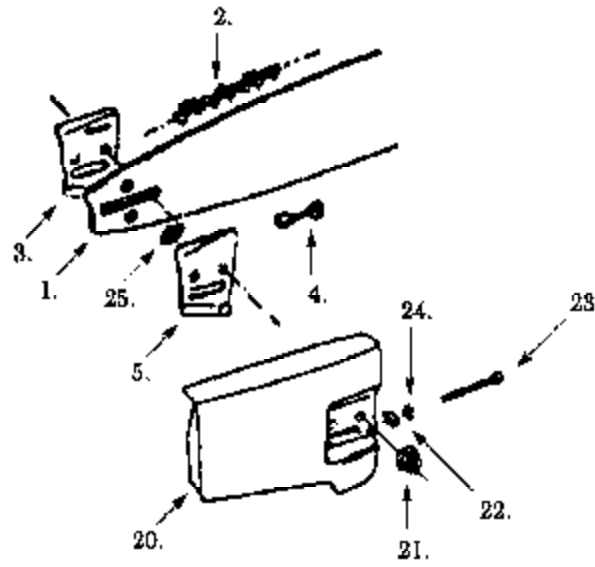

Repair Parts for P72 Chain

Repair Parts for P72S Chain

Ref #	Part Number	Qty	Description
1	952044312		16", 3/8 P, .050 G
1	952044313		18", 3/8 P, .050 G
1	952044314		20", 3/8 P, .050 G
1	952044315		24", 3/8 P, .050 G
1	952044316		28", 3/8 P, .050 G
1			Sprocket Nose Bar
1	952044349		16", 3/8 P, .058 G
1	952044350		18", 3/8 P, .058 G
1	952044351		20", 3/8 P, .058 G
1	952044352		24", 3/8 P, .058 G
1			Hard Tip Bar
1	952044321		16", 3/8 P, .050 G
1	952044322		18", 3/8 P, .050 G
1	952044323		20", 3/8 P, .050 G
1			Hard Tip Bar
1	952044357		16", 3/8 P, .058 G
1	952044358		20", 3/8 P, .058 G
1	952044359		24", 3/8 P, .058 G
2	952051264		16"/60
2	952051265		18"/66
2	952051266		20"/70
2			Chain PAJ720
2	952051284		24"/81
2	952051286		27"/90
2			Chain P720/P730
2	952051281		16"/60-P720
2	952051327		18"/66-P720
2	952051282		20"/70-P720
2	952051279		21"/72-P720
2	952051283		24"/81-P720
2	952051285		28"/90-P720
2	952051324		16"/60-P730
2	952051325		20"/72-P730
2	952051326		24"/84-P730
2	952051326		13"/84-P730-Bow
3	530025925		Guide Bar Plate Inner
4	530055044		S-Clip
5	530025924		Guide Bar Plate Outer
6	530005293		R.H. Cutter
7	530005294		L.H. Cutter
8	530052047		Guard Drive Link
9	530005297		Drive Link
10	530005295		Tie Strap
11	530052014		Pre-Set Tie Strap
12	530052081		R.H. Cutter
13	530052082		L.H. Cutter
14	530052083		Guard Drive Link
15	530005297		Drive Link
16	530005295		Tie Strap
17	530052014		Pre-Set Tie Strap
18	530005299		Repair Kit (P72) Not Shown.
19	530052078		Repair Kit (P72S) Not Shown.
20	530014205		Bar Clamp Ass'y.-Model 375
21	530015445		Nut
22	530023064		Bar Adjusting Pin
23	530015385		Screw

PP385 Gas Saw Page 4 of 16
CHAIN & BAR