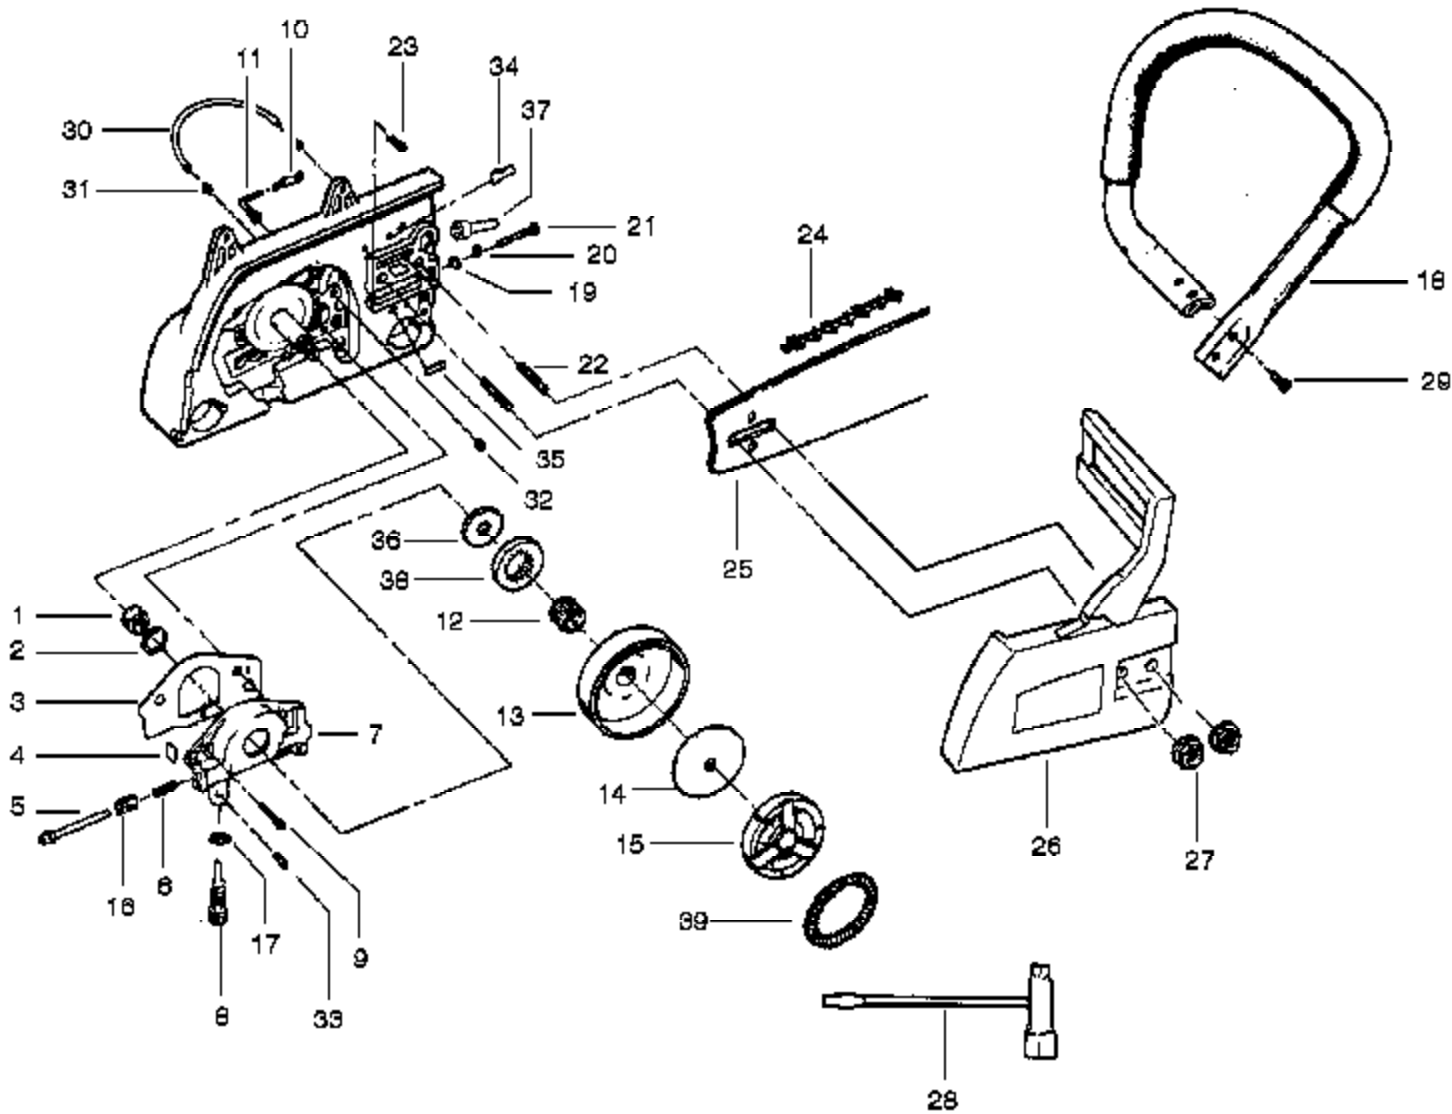

Carb.  
 Repair Kit

6

Gasket/  
 Diaphragm  
 Kit

7

---

Ref #	Part Number	Qty	Description
1	530035449		Needle (Low)
2	530035448		Needle (High)
3	530035243		Needle Adjust Spring
4	530035238		Idle Adjust Screw
5	530035242		Idle Adjust Spring
6	530069849		Carburetor Repair Kit (KIT = Indicates Contents)
7	530069844		Gasket/Diaphragm Kit (DOT = Indicates Contents)

PP380 Gas SawPage 2 of 12  
Carburetor - 530069895 HDA

Ref #	Part Number	Qty	Description
1	530027140		Worm Gear
2	530019147		Seal
3	530069487		Gasket Kit
4	530027128		Dust Plug
5	530014204		Plunger
6	530027126		Spring
7	530069218		Oil Pump Ass'y.
8	530015873		Oiler Adjustment Screw
9	530015871		Screw
10	530027272		Oil Pickup & Filter
11	530027192		Oiler Intake Line
12	530032049		Clutch Bearing
13	530048083	PP380 Gas Saw Page 4 of 12	Drum Sprocket
14	530027161	Clutch, Chain & Handle Ass'	Clutch Plate
15	530049418		Clutch Ass'y.
16	530027129		Oiler Gear Spur
17	530019079		"O" Ring
18	530047163		Handlebar Ass'y.
19	530023064		Bar Adjusting Pin
20	530038593		Retainer
21	530016110		Screw
22	530016238		Bar Stud
23	530015108		Vent Pin
24	952051266		Chain-20" (72L)
25	952044561		Bar-20"-SNR
26	952069321		Chain Brake Kit
27	530015251		Nut
28			Scrench
	530031135		Silver finish - (1/2" x 3/4')
	530031146		Gold finish - (9/16" x 3/4")
29	530016058		Screw
30	530021061		Oiler Discharge Line
31	530002464		Oiler Discharge Sleeve
32	530015422		Tubing Nut
33	530015752		Oiler Adjustment Pin
34	530027222		Chain Pad - Top
35	530027223		Chain Pad
36	530015733		Thrust Washer
37	530029236		Crankcase Plug
38	530048098		Rim Floating (3/8)
39	530014161		Spring - Clutch

---

Ref #	Part Number	Qty	Description
51	530016080		Screw
	530088753		Operator Manual Not Shown
	530047839		Warning Decal Not Shown
	530047941		Kickback Warning Decal Not Shown
	530052381		Bar & Chain Replacement Decal (Not a serviceable part) Not Shown