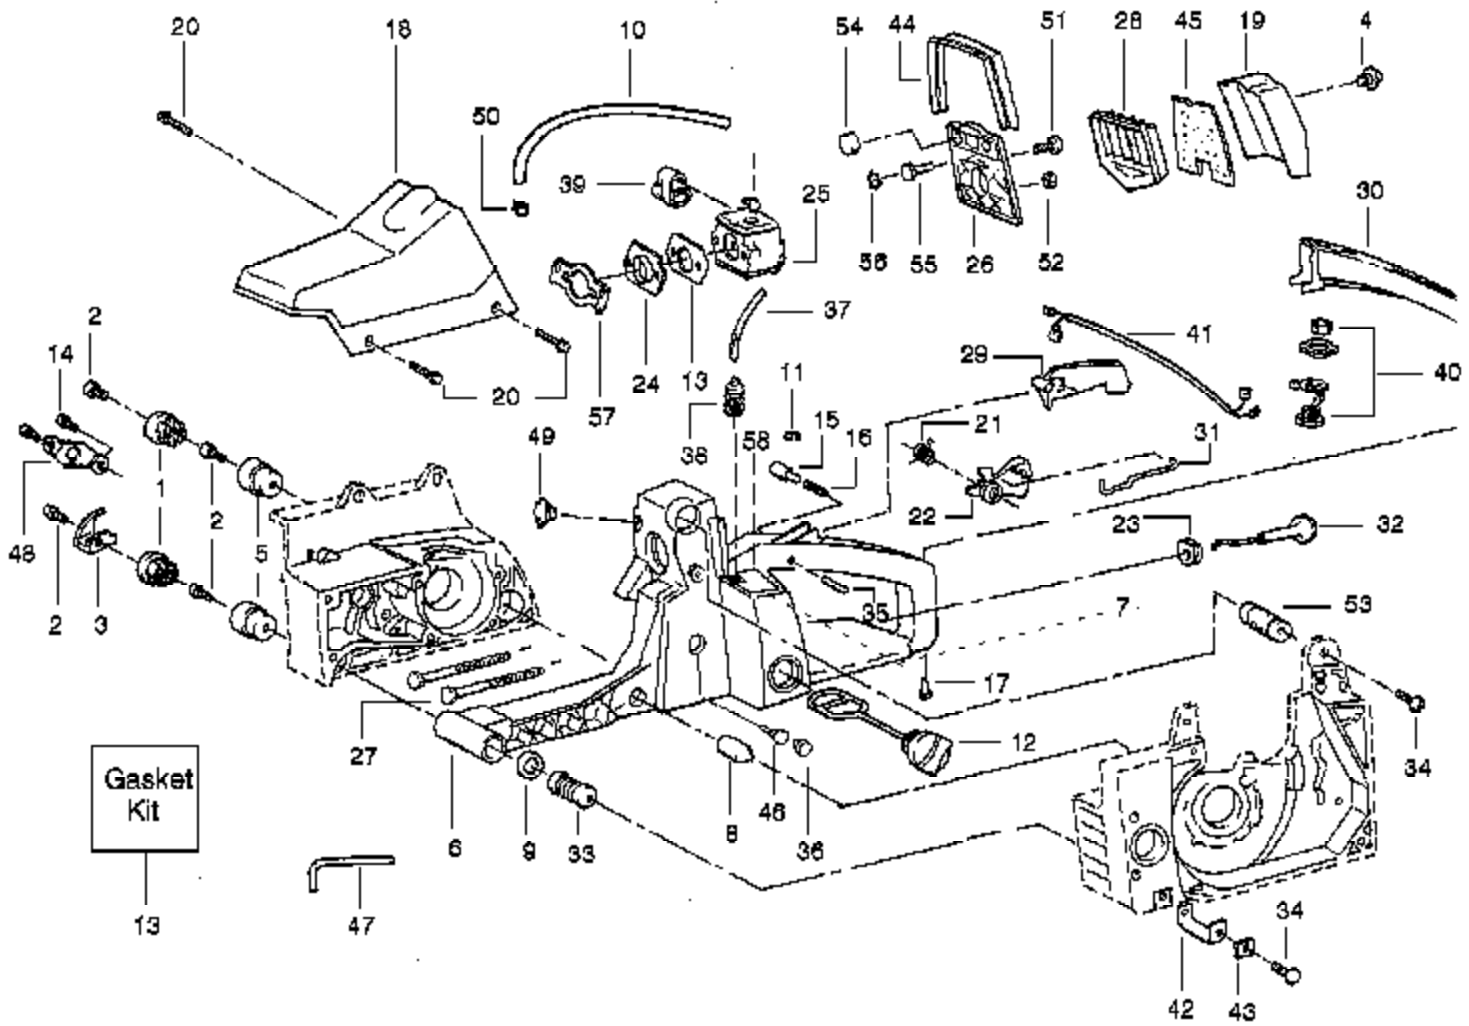

Ref #	Part Number	Qty	Description
1	530027732		Retainer-Chain Catcher
2	530016057		Screw
3	530027733		Chain Catcher
4	530049248		Knob-Carb. Cover
5	530042080		Lower Isolator
6	530069894		Rear Handle & Fuel Tank
7	530019192		Seal Carb. Cover-Left
8	530027187		Isolator Limiter
9	530015123		Washer
10	530069897		Impulse Line Kit
11	530015702		"C" Clip
12	530010845		Fuel Cap Ass'y. (Incl. "O" Ring)
13	530069891	PP380 Gas Saw Page 9 of 12	Gasket Kit
14	530015875	Interior Assembly	Screw
15	530029666		Throttle Lock
16	530024772		Throttle Lock Spring
17	530015716		Screw
18	530049271		Cylinder Shield
19	530069896		Carb. Cover Ass'y.
20	530015650		Screw
21	530027134		Trigger Latch Spring
22	530027133		Throttle Trigger
23	530036053		Grommet
24	530049465		Bracket-Intake
25	530069895		Carburetor Kit
26	530049260		Air Filter Base
27	530049562		Carb. Mounting Stud
28			Air Filter
	503553902		Non-Woven
	503553901		Nylon Mesh
29	530027135		Throttle Lockout
30	530049257		Rear Handle Cover
31	530027073		Throttle Wire
32	530027075		Choke Knob
33	530069384		Isolator Kit
34	530015871		Screw
35	530015701		Dowel Pin
36	530038264		Plug-Bronze Vent
37	530069910		Fuel Line Kit
38	530091878		Fuel Filter Ass'y.
39	530049265		Carb. Grommet
40	530069225		Switch Kit
41	530027138		Lead Wire Ass'y.
42	530037104		AV Strap
43	530037012		Strap Retainer Plate
44	530049739		Sound Strip
45	530049684		Sound Foam
46	530026119		Check Valve
47	530031159		Hex Wrench 5/32
48	530029347		Bracket
49	530025922		Plug-Air Box
50	530027341		Clamp
51	530015598		Screw-Air Filter Base
52	530049561		Nut-Air Filter
53	530047334		Cylinder Mount Ass'y.
54	530027399		Bumper