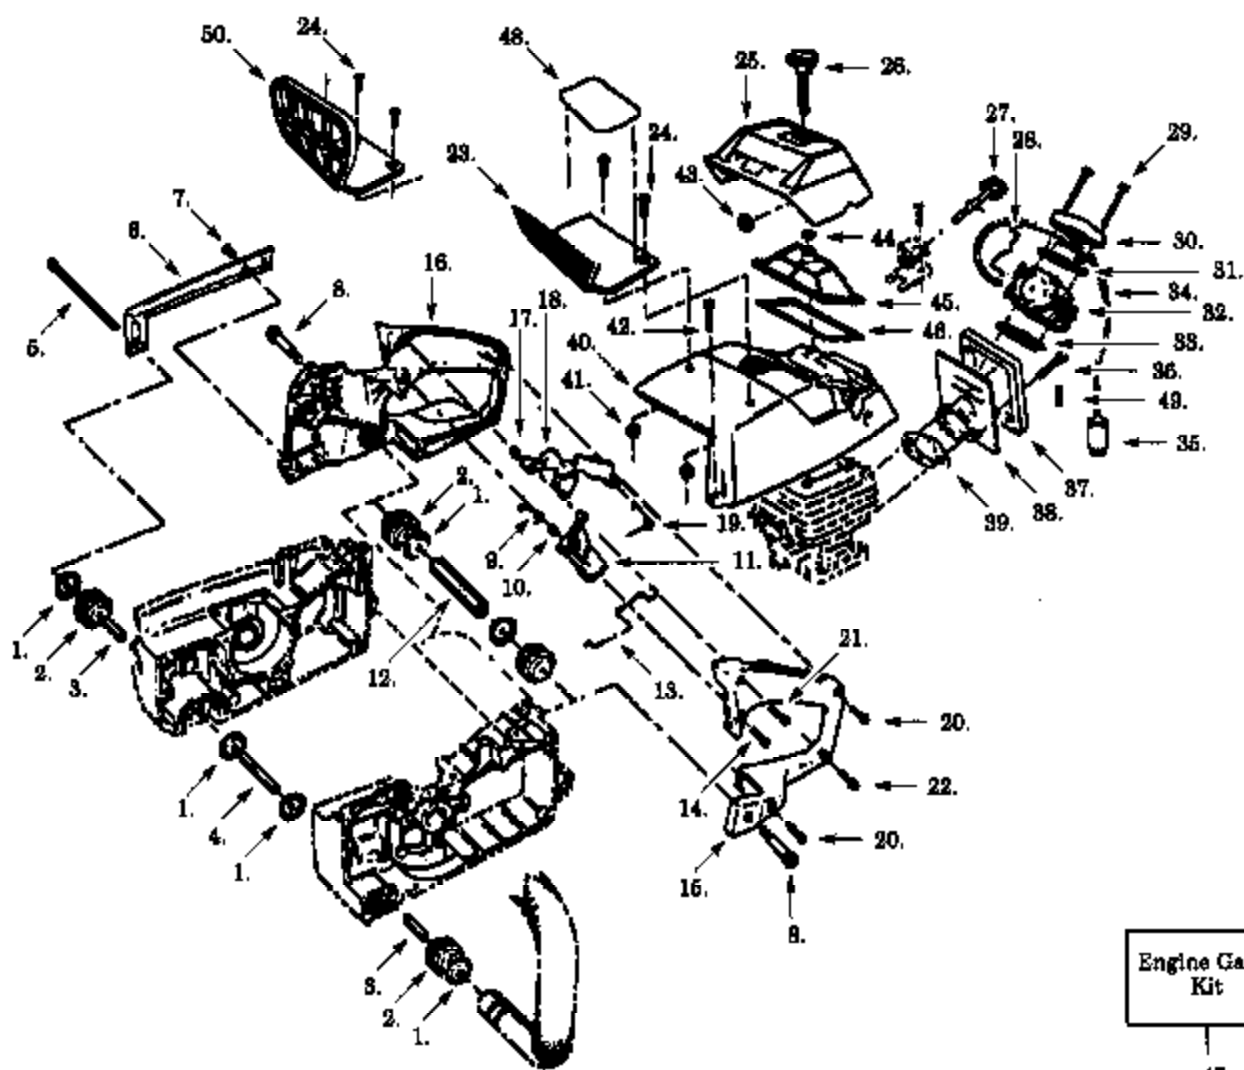

Engine Gasket
Kit

47.

Ref #	Part Number	Qty	Description
1	530024376		Isolator Cup
2	530024528		Model 385
2	530024373		Model 375,395
3	530015362		Spacer
4	530015361		Spacer
5	530015391		Screw
6	530012056		Model 375,395
6	530011964		Model 385
7	530015194		Screw
8	530015462		Shoulder Screw
9	530025469		Trigger Spring
10	530032059		Trigger Bushing
11	530026013		Model 375
11	530027810		Model 385,395
12	530025258		Isolator Spacer (Center)
13	530024699		Throttle Wire
14	530015369		Shoulder Screw
15	530012054		Rear Handle-Left
16	530012055		Rear Handle-Right
17	530032053		Throttle Lock Bushing
18	530024357		Model 375
18	530027809		Model 385,395
19	530024378		Throttle Lock Spring
20	530015403		Screw
21	530015393		Screw
22	530015608		Screw
23	530027826		Heat Shield-385,395
24	530015406		Screw
25	530010615		Model 375
25	530010983		Model 385,395
26	530025921		Carb. Cover Knob
27	530025919		Choke Rod
28	530024383		Choke Wire
29	530015245		Screw
30	530019104		Adapter Shield Seal Included in Carburetor Kwik Repair Kit. Included in Engine Gasket Kit. Indicates Engine Gasket Kat contents.
31	530024349		Carb. Seal Bracket
32	530035266		Carburetor
33	530019099		Carb. to Adapter Gasket
34	530069216		Line Kit Included in Carburetor Kwik Repair Kit. Included in Engine Gasket Kit. Indicates Engine Gasket Kat contents.
35	530014199		Fuel Pick-up Ass'y.
36	530015414		Screw
37	530019107		Carb. Adapter Seal
38	530024229		Carb. Adapter
39	530019101		Adapter to Cylinder Gasket
40	530026015		Model 375
40	530027806		Model 385,395
41	530001543		Nut
42	530015168		Screw
43	530025922		Carb. Cover Plug
44	530024877		Retainer
45	530025918		Air Filter

PP375 Gas Saw Page 10 of 16
EXTERNAL POWER UNIT