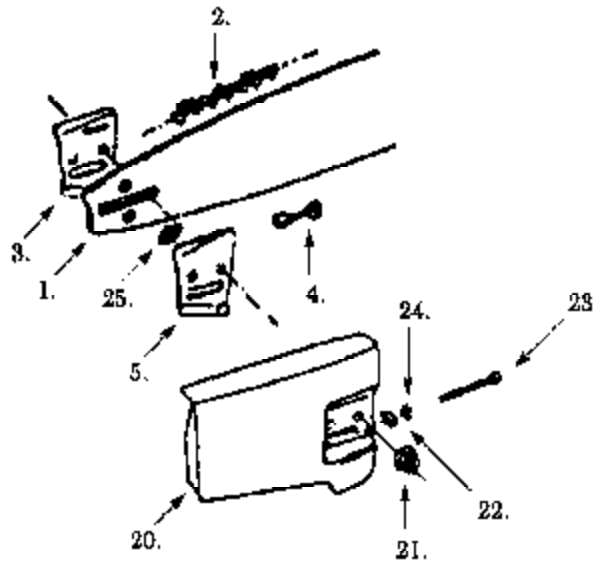

Repair Parts for P72 Chain

Repair Parts for P72S Chain

Ref #	Part Number	Qty	Description
1	952044312		16", 3/8 P, .050 G
1	952044313		18", 3/8 P, .050 G
1	952044314		20", 3/8 P, .050 G
1	952044315		24", 3/8 P, .050 G
1	952044316		28", 3/8 P, .050 G
1			Sprocket Nose Bar
1	952044349		16", 3/8 P, .058 G
1	952044350		18", 3/8 P, .058 G
1	952044351		20", 3/8 P, .058 G
1	952044352		24", 3/8 P, .058 G
1			Hard Tip Bar
1	952044321		16", 3/8 P, .050 G
1	952044322		18", 3/8 P, .050 G
1	952044323		20", 3/8 P, .050 G
1			Hard Tip Bar
1	952044357		16", 3/8 P, .058 G
1	952044358		20", 3/8 P, .058 G
1	952044359		24", 3/8 P, .058 G
2	952051264		16"/60
2	952051265		18"/66
2	952051266		20"/70
2			Chain PAJ720
2	952051284		24"/81
2	952051286		27"/90
2			Chain P720/P730
2	952051281		16"/60-P720
2	952051327		18"/66-P720
2	952051282		20"/70-P720
2	952051279		21"/72-P720
2	952051283		24"/81-P720
2	952051285		28"/90-P720
2	952051324		16"/60-P730
2	952051325		20"/72-P730
2	952051326		24"/84-P730
2	952051326		13"/84-P730-Bow
3	530025925		Guide Bar Plate Inner
4	530055044		S-Clip
5	530025924		Guide Bar Plate Outer
6	530005293		R.H. Cutter
7	530005294		L.H. Cutter
8	530052047		Guard Drive Link
9	530005297		Drive Link
10	530005295		Tie Strap
11	530052014		Pre-Set Tie Strap
12	530052081		R.H. Cutter
13	530052082		L.H. Cutter
14	530052083		Guard Drive Link
15	530005297		Drive Link
16	530005295		Tie Strap
17	530052014		Pre-Set Tie Strap
18	530005299		Repair Kit (P72) Not Shown.
19	530052078		Repair Kit (P72S) Not Shown.
20	530014205		Bar Clamp Ass'y.-Model 375
21	530015445		Nut
22	530023064		Bar Adjusting Pin
23	530015385		Screw

PP375 Gas Saw Page 4 of 16
CHAIN & BAR