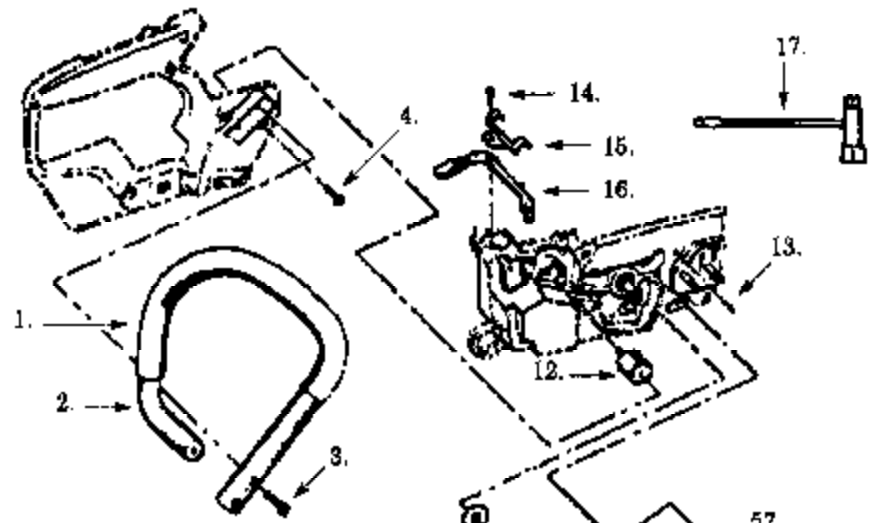

Ref #	Part Number	Qty	Description
1	530027776		Handlebar Grip Kit
2	530022258		Handlebar Ass'y.
3	530001711		Screw
4	530015406		Screw
5	530015357		Washer
6	530032049		Clutch Bearing
7	530048069		Drum & Sprocket Ass'y.
8	530024465		Clutch Plate
9	530024353		Clutch Spring
10	530024352		Clutch Shoe
11	530011625		Clutch Spider
12	530024637		Model 385
12	530024225	PP375 Gas Saw Page 7 of 16	Model 375,395
13	530069185	CLUTCH & HANDLE	Oil Vent Replacement Kit
14	530015368		Screw
15	530024351		Bracket
16	530024348		Model 375
16	530027807		Model 385,395
17	530031107		Model 375
17	507474945		Model 385,395
18	530039113		Flywheel Ass'y. (Incl. 20.)
19	530347987		Washer
20	530023817		Starter Dog Spring
21	530001722		Flywheel Nut
22	530015036		Screw
23	530015123		Washer
24	530001726		Screw
25	530024232		Air Baffle
26	530042054		Disc Recoil Spring-Inner
27	530026371		Starter Pulley
28	530024329		Bushing
29	530042051		Starter Recoil Spring
30	530042053		Disc Recoil Spring-Outer
31	530015364		Screw
32	530026850		Model 375
32	530027815		Model 385,395
33	530015365		Screw
34	530015366		Screw
35	530012034		Fan Housing Ass'y.
36	530069233		Rope Kit
37	530042056		Handle
38	530027811		Handguard Ass'y.
39	530015545		Screw
40	530015653		Nut
41	530025881		Latch Roller
42	530025882		Bushing Latch
43	530015319		Pin
44	530026799		Pawl
45	530024901		Guard
46	530015439		Retaining Ring
47	530069168		Clamp & Arm Ass'y.
48	530023064		Bar Adjusting Pin
49	530024504		Extension Spring
50	530024556		Nut
51	530025414		U-Clip
52	530015385		Screw