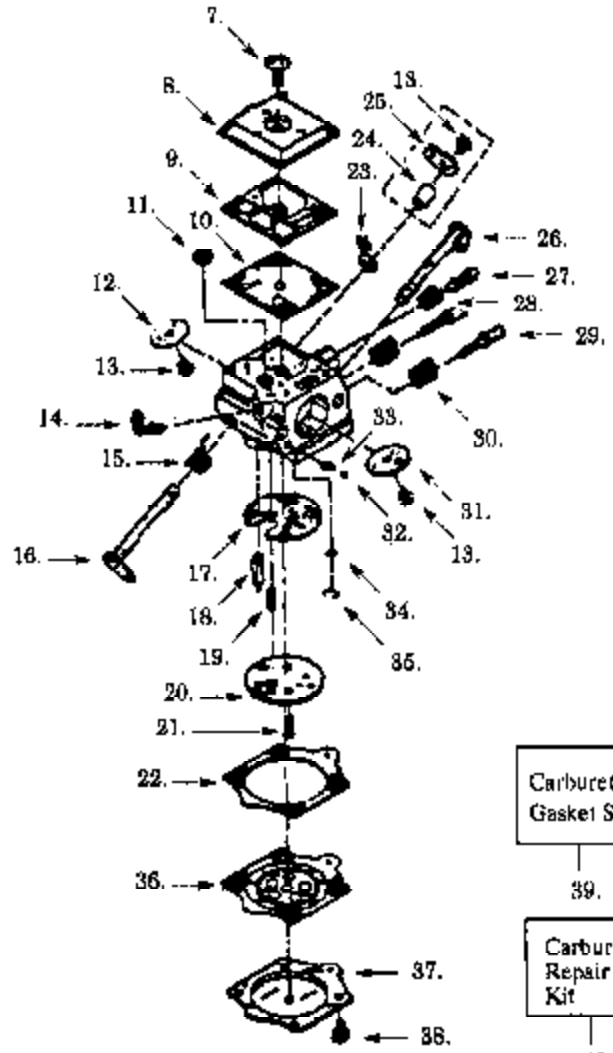

Carburetor
Gasket Set

39.

Carburetor
Repair
Kit

40.