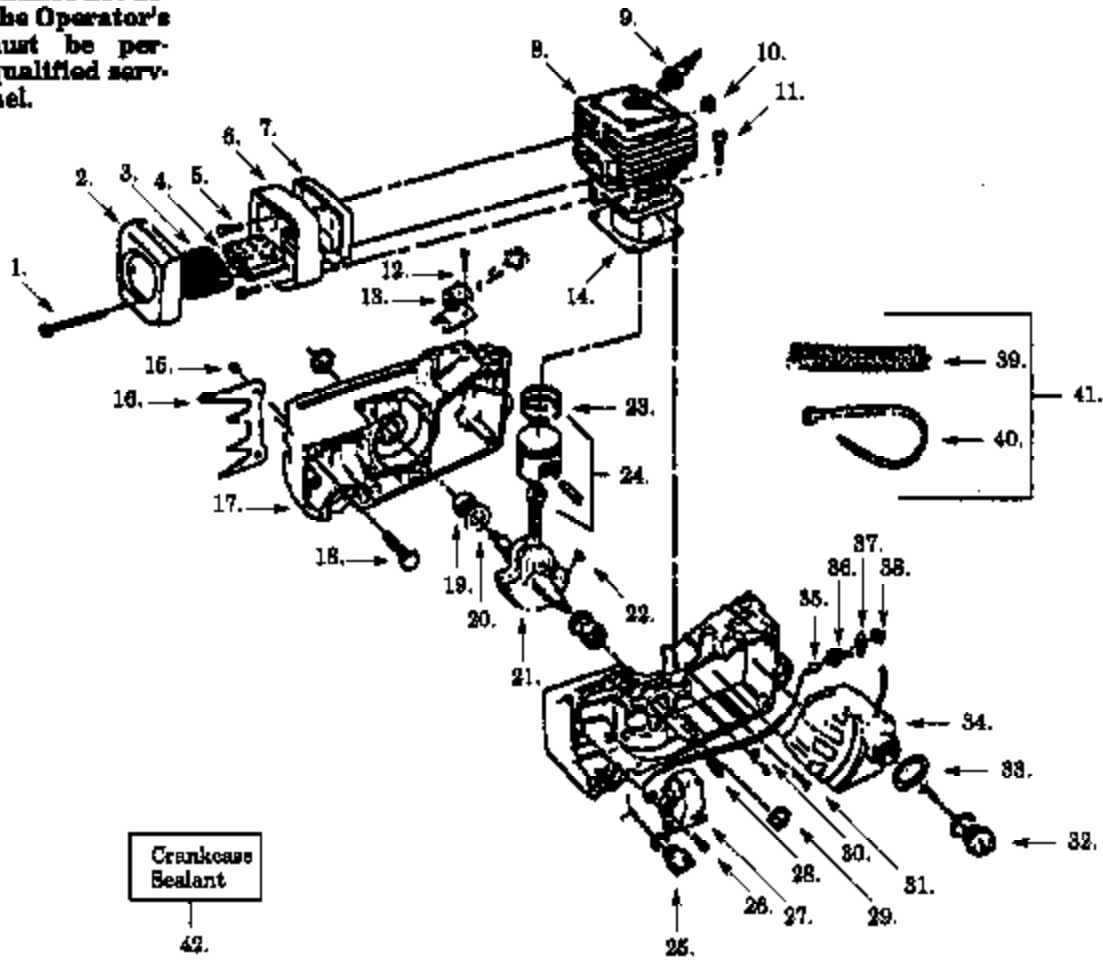

▲ WARNING

All repairs, adjustments and maintenance not described in the Operator's Manual must be performed by qualified service personnel.

Ref #	Part Number	Qty	Description
1	530015375		Screw
2	530026800		Muffler Cover
3	530024385		Spark Arrestor
4	530024384		Muffler Diffuser
5	530015374		Screw
6	530026059		Muffler Body
7	530024388		Muffler Back Plate
8	530012069		Model 375
8	530012068		Model 385,395
9	530030073		Spark Plug
10	530015195		Clip-High Tension Lead
11	530001624		Screw
12	530015368		Screw
13	530010347		Bracket & Bushing Ass'y.
14	530019129		Cylinder Gasket Included in Carburetor Kwik Repair Kit. Included in Engine Gasket Kit. Indicates Engine Gasket Kat contents.
15	530015434		Screw
16	530024476		Spur
17	530010696		Crankcase Ass'y. (Inc.18,25,35, & Oil Cap Ass'y. from "External Power Unit. Also includes g 530-015406, & g 5,11 (1) f4 of Oil Pump Ass'y.
18	530030039		Bar Stud Replacement Kit (5/16")
19	530032051		Crankshaft Bearing
20	530015354		Washer
21	530024492		Crankshaft Ass'y. (Incl. Connecting Rod and Bearing)
22	530002595		Flywheel Key
23	530024756		Model 375
23	530026003		Model 385,395
24	530010355		Model 375
24	530010643		Model 385,395
25	530010444		Oil Cap Ass'y. (Incl. "O" Rings)
26	530015425		Screw
27	530039093		Ignition Module (Incl. High Tension Lead)
28	530024334		Clamp
29	530019097		Crankshaft Seal Included in Carburetor Kwik Repair Kit. Included in Engine Gasket Kit. Indicates Engine Gasket Kat contents.
30	530023661		Module Lead Clamp
31	530015238		Screw
32	530010331		Fuel Cap Ass'y. (Incl. "O" Rings)
33	530019122		Fuel Tank Neck Seal Included in Carburetor Kwik Repair Kit. Included in Engine Gasket Kit. Indicates Engine Gasket Kat contents.
34	530010286		Fuel Tank Ass'y. (Incl. Fuel Cap Ass'y. & 35 & 36 from External Power Unit)
35	530039099		3/16
35	530039115		1/4
36	530023732		Toggle Switch
37	530024858		Ignition Switch Plate
38	530023575		Nut
39	530011746		Winter Screen
40	530024675		Tie Strap

PP375 Gas Saver Page 13 of 16

INTERNAL POWER UNIT