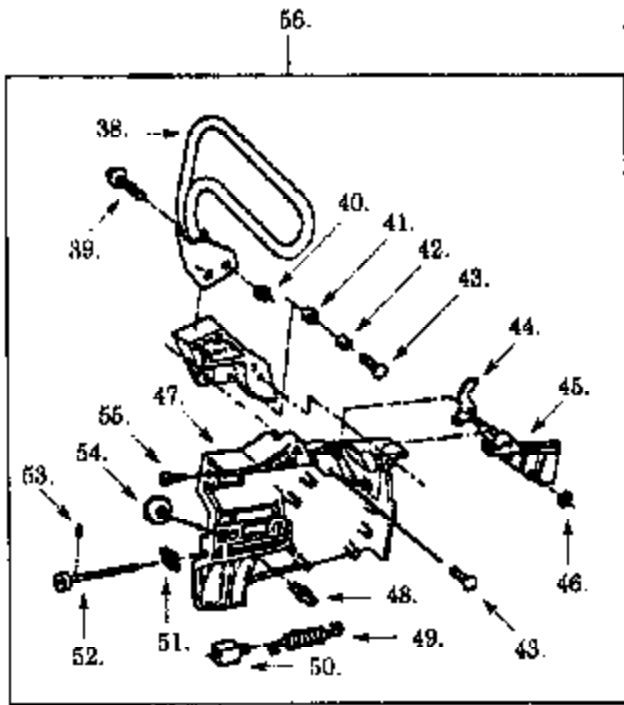

Ref #	Part Number	Qty	Description
1	530027776		Handlebar Grip Kit
2	530022258		Handlebar Ass'y.
3	530001711		Screw
4	530015406		Screw
5	530015357		Washer
6	530032049		Clutch Bearing
7	530048069		Drum & Sprocket Ass'y.
8	530024465		Clutch Plate
9	530024353		Clutch Spring
10	530024352		Clutch Shoe
11	530011625		Clutch Spider
12	530024637		Model 385
12	530024225	PP375 Gas Saw Page 7 of 16	Model 375,395
13	530069185	CLUTCH & HANDLE	Oil Vent Replacement Kit
14	530015368		Screw
15	530024351		Bracket
16	530024348		Model 375
16	530027807		Model 385,395
17	530031107		Model 375
17	507474945		Model 385,395
18	530039113		Flywheel Ass'y. (Incl. 20.)
19	530347987		Washer
20	530023817		Starter Dog Spring
21	530001722		Flywheel Nut
22	530015036		Screw
23	530015123		Washer
24	530001726		Screw
25	530024232		Air Baffle
26	530042054		Disc Recoil Spring-Inner
27	530026371		Starter Pulley
28	530024329		Bushing
29	530042051		Starter Recoil Spring
30	530042053		Disc Recoil Spring-Outer
31	530015364		Screw
32	530026850		Model 375
32	530027815		Model 385,395
33	530015365		Screw
34	530015366		Screw
35	530012034		Fan Housing Ass'y.
36	530069233		Rope Kit
37	530042056		Handle
38	530027811		Handguard Ass'y.
39	530015545		Screw
40	530015653		Nut
41	530025881		Latch Roller
42	530025882		Bushing Latch
43	530015319		Pin
44	530026799		Pawl
45	530024901		Guard
46	530015439		Retaining Ring
47	530069168		Clamp & Arm Ass'y.
48	530023064		Bar Adjusting Pin
49	530024504		Extension Spring
50	530024556		Nut
51	530025414		U-Clip
52	530015385		Screw