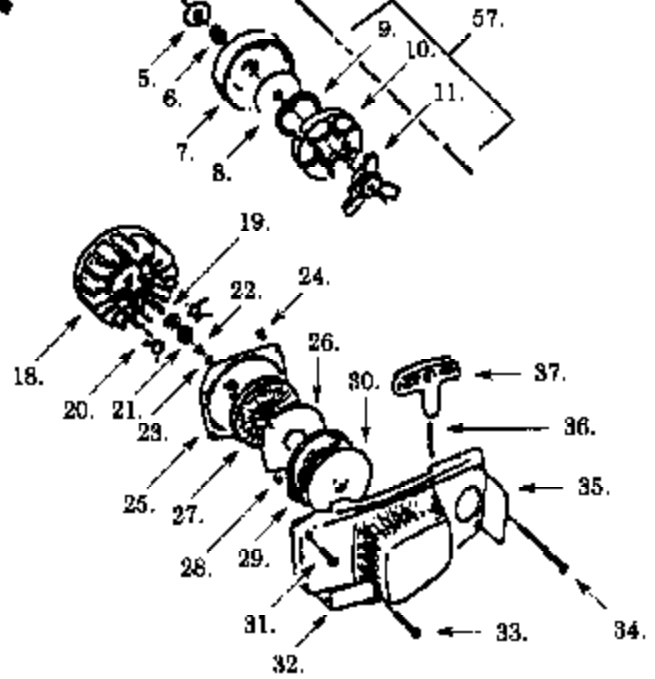

Ref #	Part Number	Qty	Description
1	530027776		Handlebar Grip Kit
2	530022258		Handlebar Ass'y.
3	530001711		Screw
4	530015406		Screw
5	530015357		Washer
6	530032049		Clutch Bearing
7	530048069		Drum & Sprocket Ass'y.
8	530024465		Clutch Plate
9	530024353		Clutch Spring
10	530024352		Clutch Shoe
11	530011625		Clutch Spider
12	530024637		Model 385
12	530024225	PP375 Gas Saw Page 7 of 16	Model 375,395
13	530069185	CLUTCH & HANDLE	Oil Vent Replacement Kit
14	530015368		Screw
15	530024351		Bracket
16	530024348		Model 375
16	530027807		Model 385,395
17	530031107		Model 375
17	507474945		Model 385,395
18	530039113		Flywheel Ass'y. (Incl. 20.)
19	530347987		Washer
20	530023817		Starter Dog Spring
21	530001722		Flywheel Nut
22	530015036		Screw
23	530015123		Washer
24	530001726		Screw
25	530024232		Air Baffle
26	530042054		Disc Recoil Spring-Inner
27	530026371		Starter Pulley
28	530024329		Bushing
29	530042051		Starter Recoil Spring
30	530042053		Disc Recoil Spring-Outer
31	530015364		Screw
32	530026850		Model 375
32	530027815		Model 385,395
33	530015365		Screw
34	530015366		Screw
35	530012034		Fan Housing Ass'y.
36	530069233		Rope Kit
37	530042056		Handle
38	530027811		Handguard Ass'y.
39	530015545		Screw
40	530015653		Nut
41	530025881		Latch Roller
42	530025882		Bushing Latch
43	530015319		Pin
44	530026799		Pawl
45	530024901		Guard
46	530015439		Retaining Ring
47	530069168		Clamp & Arm Ass'y.
48	530023064		Bar Adjusting Pin
49	530024504		Extension Spring
50	530024556		Nut
51	530025414		U-Clip
52	530015385		Screw