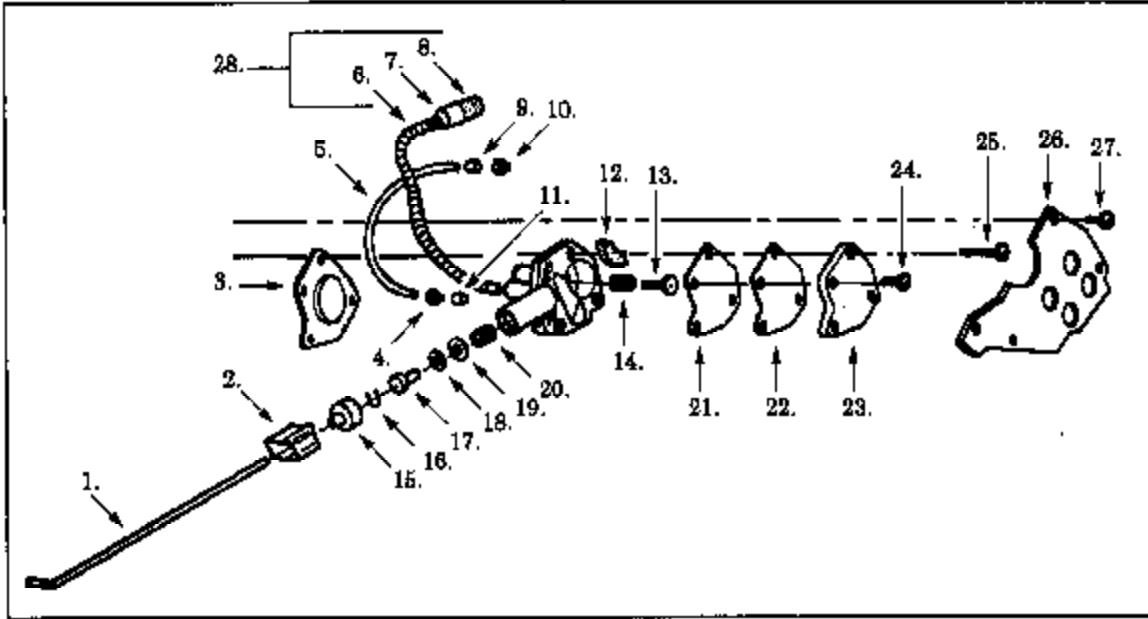

29.

Ref #	Part Number	Qty	Description
1	530024347		Manual Oiler Rod
2	530023373		Oiler Rod Boot Included in Carburetor Kwik Repair Kit. Included in Engine Gasket Kit. Indicates Engine Gasket Kat contents.
3	530019103		Gasket Included in Carburetor Kwik Repair Kit. Included in Engine Gasket Kit. Indicates Engine Gasket Kat contents.
4	530002615		Tubing Nut
5	530021038		Oil Line Discharge (Bulk 530-008115)
6	530024677		Oil Line Protector Spring
7	530021031		Oil Line (Bulk 530-008132)
8	530024676		Oil Line Pick-up Weight
9	530002464		Sieve 1/8" Tubing
10	530015422		Slotted Tubing Nut
11	530002615		Tubing Nut
12	530024691		Oil Pump Vent Foam
13	530022197		Button & Pintle Ass'y
14	530023699		Diaphragm Spring
15	530023356		Oil Pump Cap
16	530001611		Retainer Ring
17	530023357		Plunger
18	530019029		O-Ring-Quad Ring
19	530015418		Washer
20	530023358		Spring
21	530024345		Diaphragm
22	530019102		Gasket Included in Carburetor Kwik Repair Kit. Included in Engine Gasket Kit. Indicates Engine Gasket Kat contents.
23	530025987		Pump Cover
24	530015297		Screw
25	530015401		Screw
26	530024399		Oiler Cover Plate
27	530015004		Screw
28	530010289		Oil Pick-up Ass'y.
29	530069062		Oil Pump Ass'y. Kit (Incls.4,5-8,15-20, (1) of 9,&10,12,14)

PP375 Gas Salvage 16 of 16
OIL PUMP ASSEMBLY