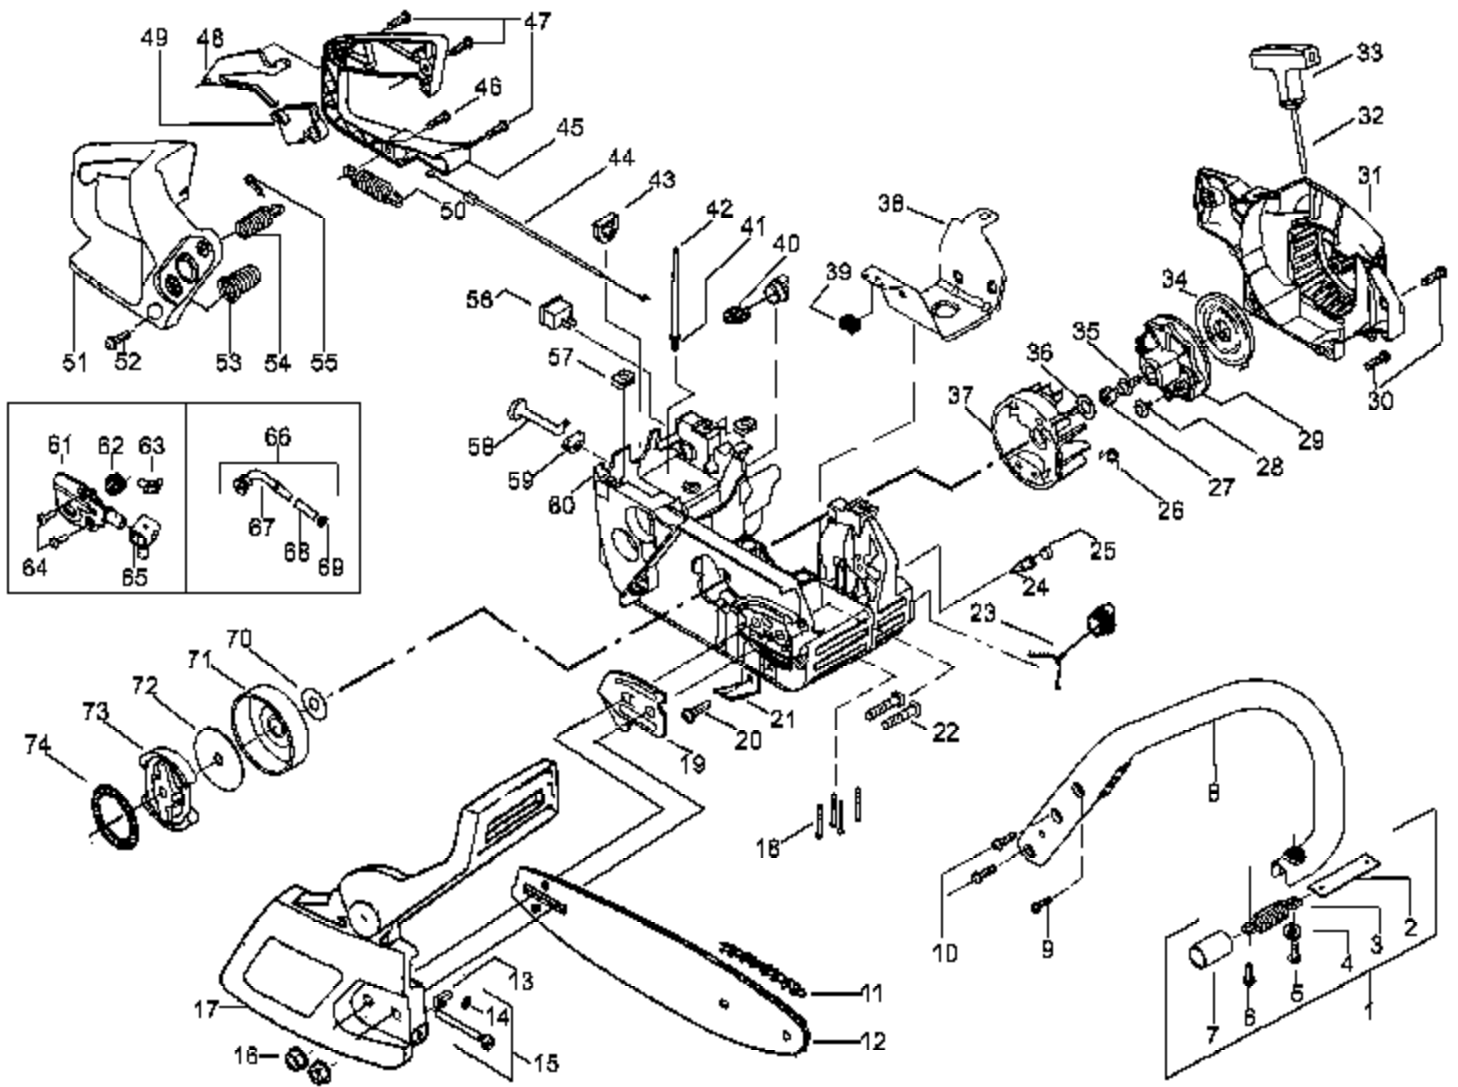

Ref #	Part Number	Qty	Description
1	530047963		Assy.-Isolator
2	530047608		Limiter Strap
3	530042082		Spring-Isolator
4	530015123		Washer
5	530016018		Screw
6	530015843		Screw
7	530036142		Sleeve-AV Spring
8	530047583		Front Handle
9	530015940		Screw
10	530015814		Screw
11	952051338		Chain-18"
12	952044689		Bar-18"
13	530015826		Pin-Bar Adjust
14	530038593		Retainer-Bar Adjust
15	530069611		Kit-Bar Adjust (Incl. 13 & 14)
16	530015917		Nut-Bar Mounting
17	530054999		Kit-Chain Brake
18	530016132		Screw
19	530038238		Plate-Bar Mounting
20	530015814		Screw
21	530029850		Chain Catcher
22	530016133		Bolt-Bar
23	530010846		Oil Cap Ass'y.
24	530026119		Check Valve
25	530038264		Plug-Bronze Vent
26	530023817		Spring-Starter Dog
27	530016134		Nut-Flywheel
28	530016080		Screw
29	530037817		Starter Pulley
30	530015892		Screw
31	530049335		Fan Housing
32	530069232		Kit-Rope
33	530049797		Starter Handle
34	530027531		Recoil Spring
35	530015920		Screw
36	530015127		Washer-Flywheel
37	530039209		Flywheel Ass'y.
38	530055183		Shield-Heat
39	530055322		Clip-"U"
40	530047192		Fuel Cap Ass'y.
41	530023877		Fitting-fuel line
42	530069216		Kit-Fuel line (large)
43	530047631		Grommet-Cable
44	530047602		Cable-Throttle
45	530047581		Cover-Rear Handle
46	530015886		Screw
47	530015906		Screw
48	530036098		Throttle Lockout
49	530036097		Trigger-Throttle
50	530042082		Spring-Isolator
51	530047582		Handle-Rear
52	530015814		Screw
53	530053274		Assy. Isolator-lower
54	530071385		Isolator Kit (Upper)
55	530015875		Screw
56	530069572		Kit-Switch

PP260LE Gas Salvage, 8 of 9

Handle, Chassis & Bar Ass'y