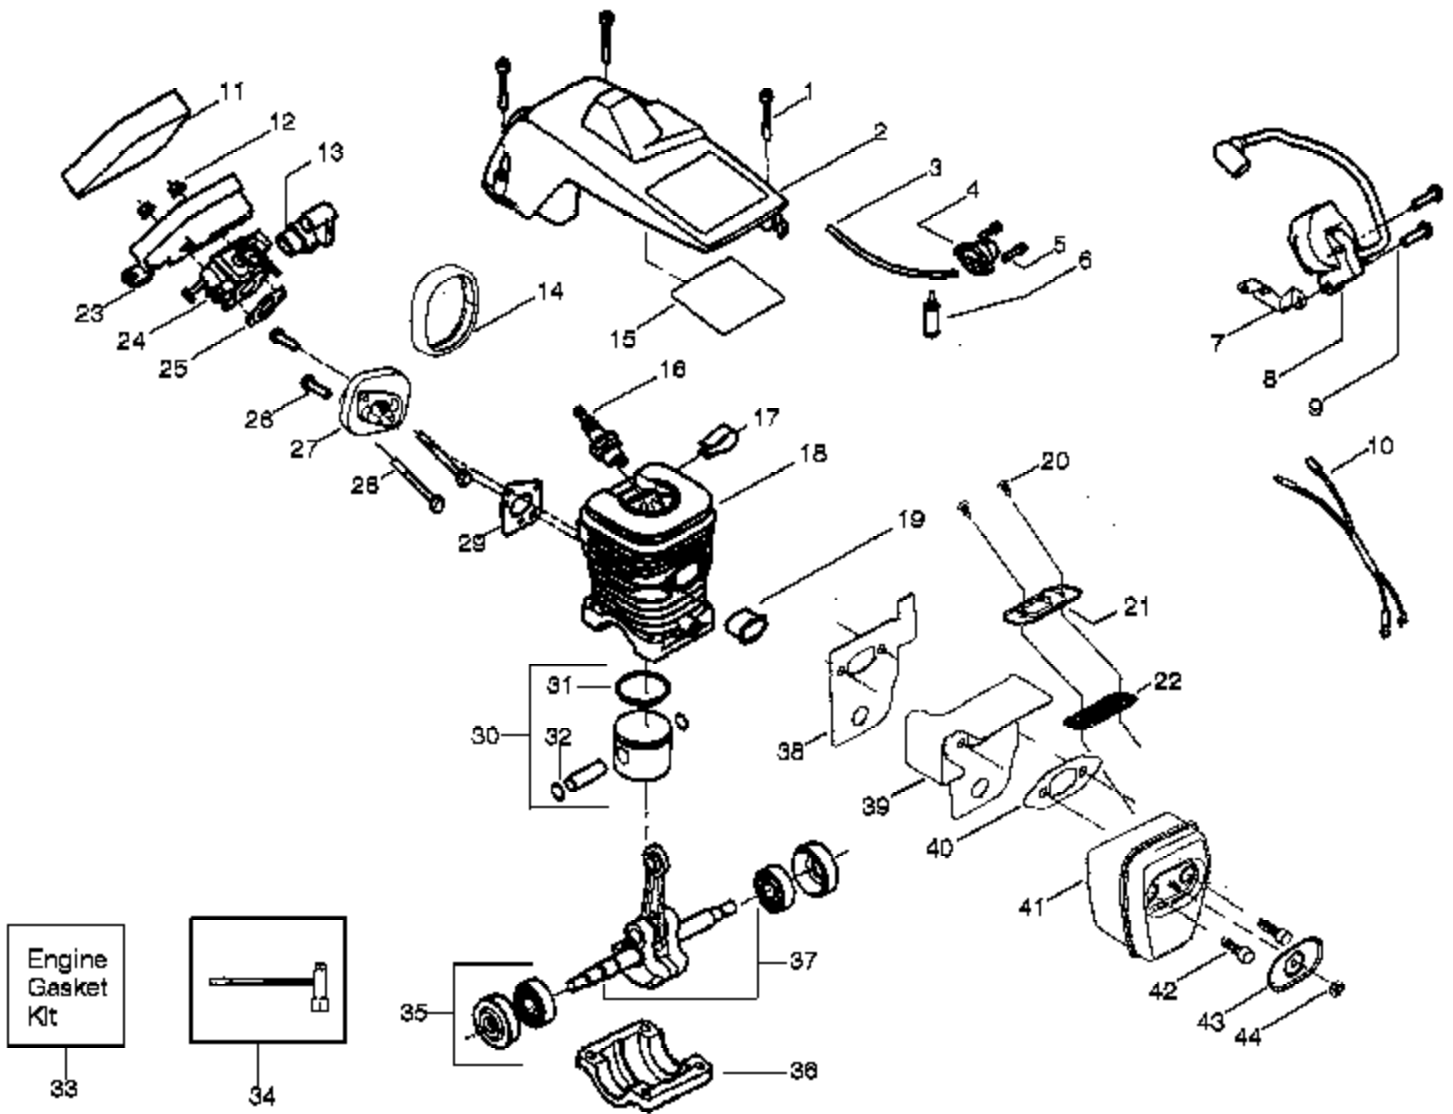

Ref #	Part Number	Qty	Description
1	530016153		Screw
2	530055638		Assy-Cylinder Shield (Includes # 15)
3	530069247		Kit-Fuel Line (Small)
4	530047213		Assy-Air Purge
5	530015780		Screw
6	530095646		Assy-Fuel Pick-up
7	530047442		Strap-Ground
8	530039198		Ignition Module
9	530015814		Screw
10	530049117		Assy-Wire Harness
11	530037793		Foam-Air Filter
12	530016101		Nut
13	530035526		PP260LE Gas Saver Page 6 of 8 Grommet-Carb Adjust
14	530054144		Engine Assembly Seal-Carb Adapter
15	530055698		Reflector-Heat
16	952030150		Spark Plug (RCJ-7Y)
17	530016136		Clip-High Tension Lead
18	530071411		Kit-Cylinder
19	530037652		Insulator-Heat
20	530016351		Screw-Outlet cover
21	530055759		Cover-Outlet
22	530071413		Kit-Spark Arrestor (Incl. 20,21)
23	530047604		Air Filter Housing
24	530071409		Kit-Carburetor (WT-599)
24	530071619		Kit-Carburetor (W-9A)
25	530069608		Gasket-Carb.
26	530016386		Screw
27	530049700		Carb. Adapter
28	530016187		Screw
29	530069608		Gasket-Carb Adaptor
30	530069719		Kit-Piston (Incl. 31 & 32)
31	530038729		Ring-Piston
32	530015697		Retainer-Piston Pin
33	530069608		Kit-Engine Gasket (Incl. 25, 29 & 40)
34	530031135		Bar Wrench
35	530056363		Assy-Seal & Bearing
36	530037935		Cap-Crankcase
37	530047062		Assy-Crankshaft
38	530054885		Backplate
39	530054880		Guide-Outlet
40	530069608		Gasket-Muffler
41	530054886		Assy-Muffler (Incl. 38-40,42)
42	530016338		Bolt-Muffler
43	530055586		Cover-Bolt
44	530016359		Nut-Brass
	530163637		Operator Manual Not Shown
	530038257		Decal-Warn. Instr. Not Shown