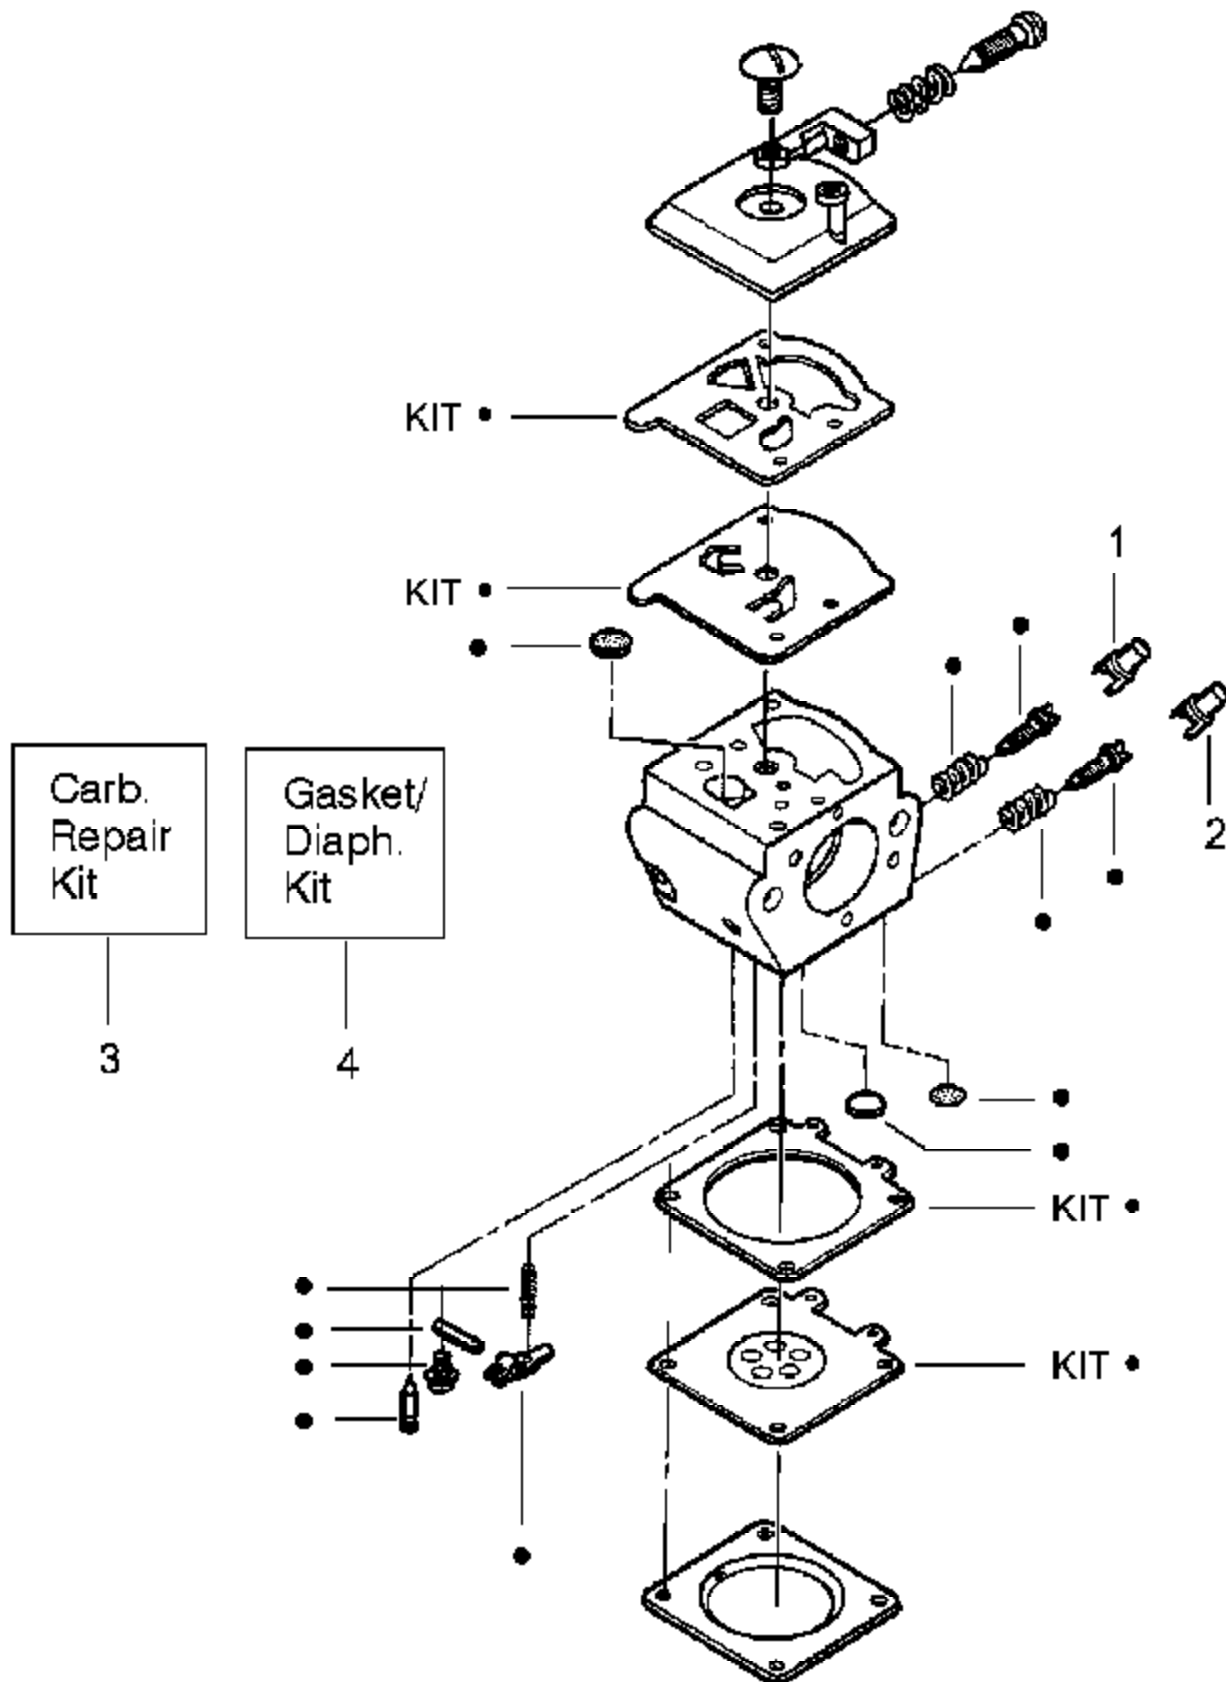

Carburetor Assembly - 530071409-WT599

Ref #	Part Number	Qty	Description
1	530038479		Limiter Cap-High
2	530038478		Limiter Cap-Low
3	530069826		Carburetor Repair Kit (DOT Indicates Contents)
4	530069844		Gasket/Diaphragm Kit (KIT = Indicates Contents)
530071409	530071409		Carburetor Assembly (WT599)

PP260LE Gas Saw Page 2 of 9
 Carburetor Assembly (WT599)

Kit - Carburetor Assembly No. 530071619 - ZAMA W-9A

Note: No Repair kits are available for this carburetor, please order the complete assembly part number 530-071619 - W-9A