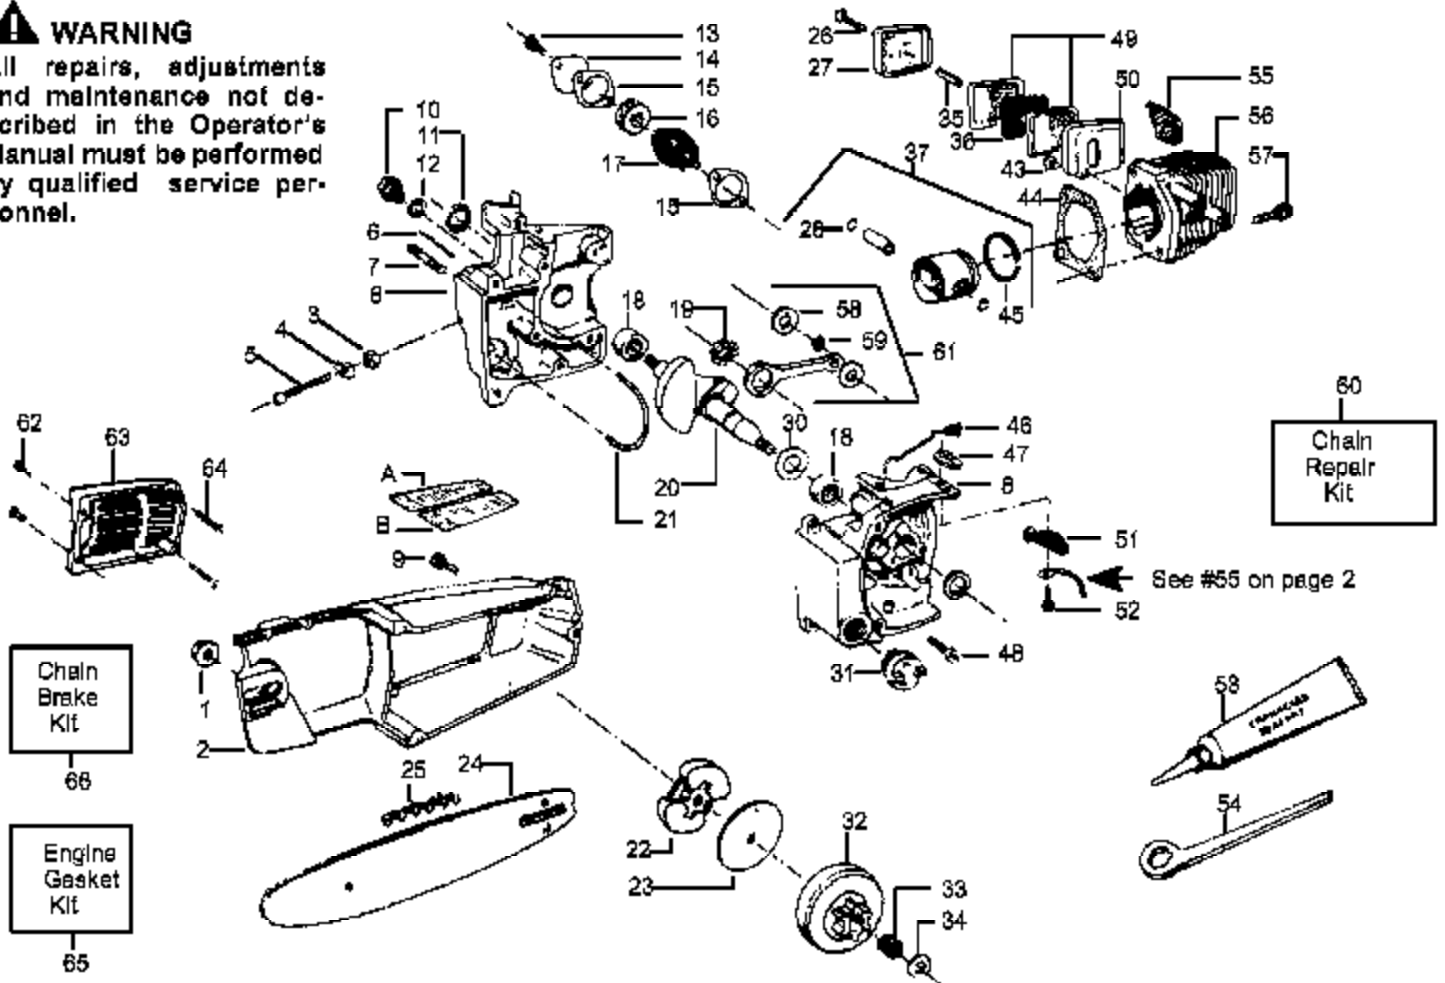

⚠ WARNING

All repairs, adjustments and maintenance not described in the Operator's Manual must be performed by qualified service personnel.

Ref #	Part Number	Qty	Description
1	530015445		Bar Mounting Nut
2	530029476		Bar Clamp
3	530015135		Lock Nut
4	530023492		Bar Adjust Pin
5	530016115		Screw
6			Oil Tank Vent Pin See "Service Reference"
7	530015719		Bar Mounting Stud
8	530014742		Crankcase Ass'y (Incl. #3-7,10,11 & 18)
9	530015623		Screw
10	530069142		Check Valve Kit- (Incl. #12)
11	530019059		Crankshaft Seal Incl. in Engine Gasket Kit
12	530019089		Check Valve Gasket Incl. in Engine Gasket Kit
13	530015176		Screw
14	530023802	PP235 Gas Saw Engine Assembly	Metering Body Cover
15	530019091		Metering Body Gasket Incl. in Engine Gasket Kit
16	530023801		Oil Filter Incl. in Engine Gasket Kit
17	530010195		Metering Body Ass'y.
18	530032029		Crankshaft Bearing
19	530032065		Roller Bearing (Incl. 12 bearings)
20	530022172		Crankshaft
21	530021026		Oil Discharge Line
22	530069193		Clutch Ass'y. Kit (Incl. #23)
23	530069197		Clutch Washer Kit (Outside)
24	952044367		Guide Bar 14"
24	952044368		Guide Bar 14"
24	952044369		Guide Bar 16
25	952051209		Chain 14" (P101S-52)
25	952051211		Chain 16" (P101S-56)
26	530015169		Screw
27	530023795		Muffler Cover
28	530023843		Piston Pin Retainer
30	530023887		Thrust Washer
31	530010221		Oil Cap Ass'y. T1 (w/ retainer)
31	530010444		Oil Cap Ass'y. T2 (w/ retainer)
32	530069166		Clutch Drum
33	530032079		Clutch Bearing
34	530023519		Clutch Spacer (Inside)
35	530023535		Spacer
36	530023796		Spark Arrestor Screen
37	530069545		Piston Kit Model 200 & 205 (Incl. #28, 45 & Pin)
37	530069552		Piston Kit Model 225 & 235 (Incl. #28, 45 & Pin)
43	530001666		Screw
44	530019195		Cylinder Gasket
45	530025875		Piston Ring Model 200 & 205
45	530027482		Piston Ring Model 225 & 235
46	530023788		Switch Knob Model 200, 205 & 225 Ass'y.
46	530024236		Switch Knob Model 235 Ass'y.
47	530023786		Ramp Switch
48	530015986		Screw
49	530023797		Muffler Baffle
50	530023794		Muffler Body
51	530023787		Switch Clamp
52	530015235		Screw
53	530030054		Crankcase Sealant
54	530031063		Bar Adjusting Tool
55	952030037		Spark Plug CJ-8