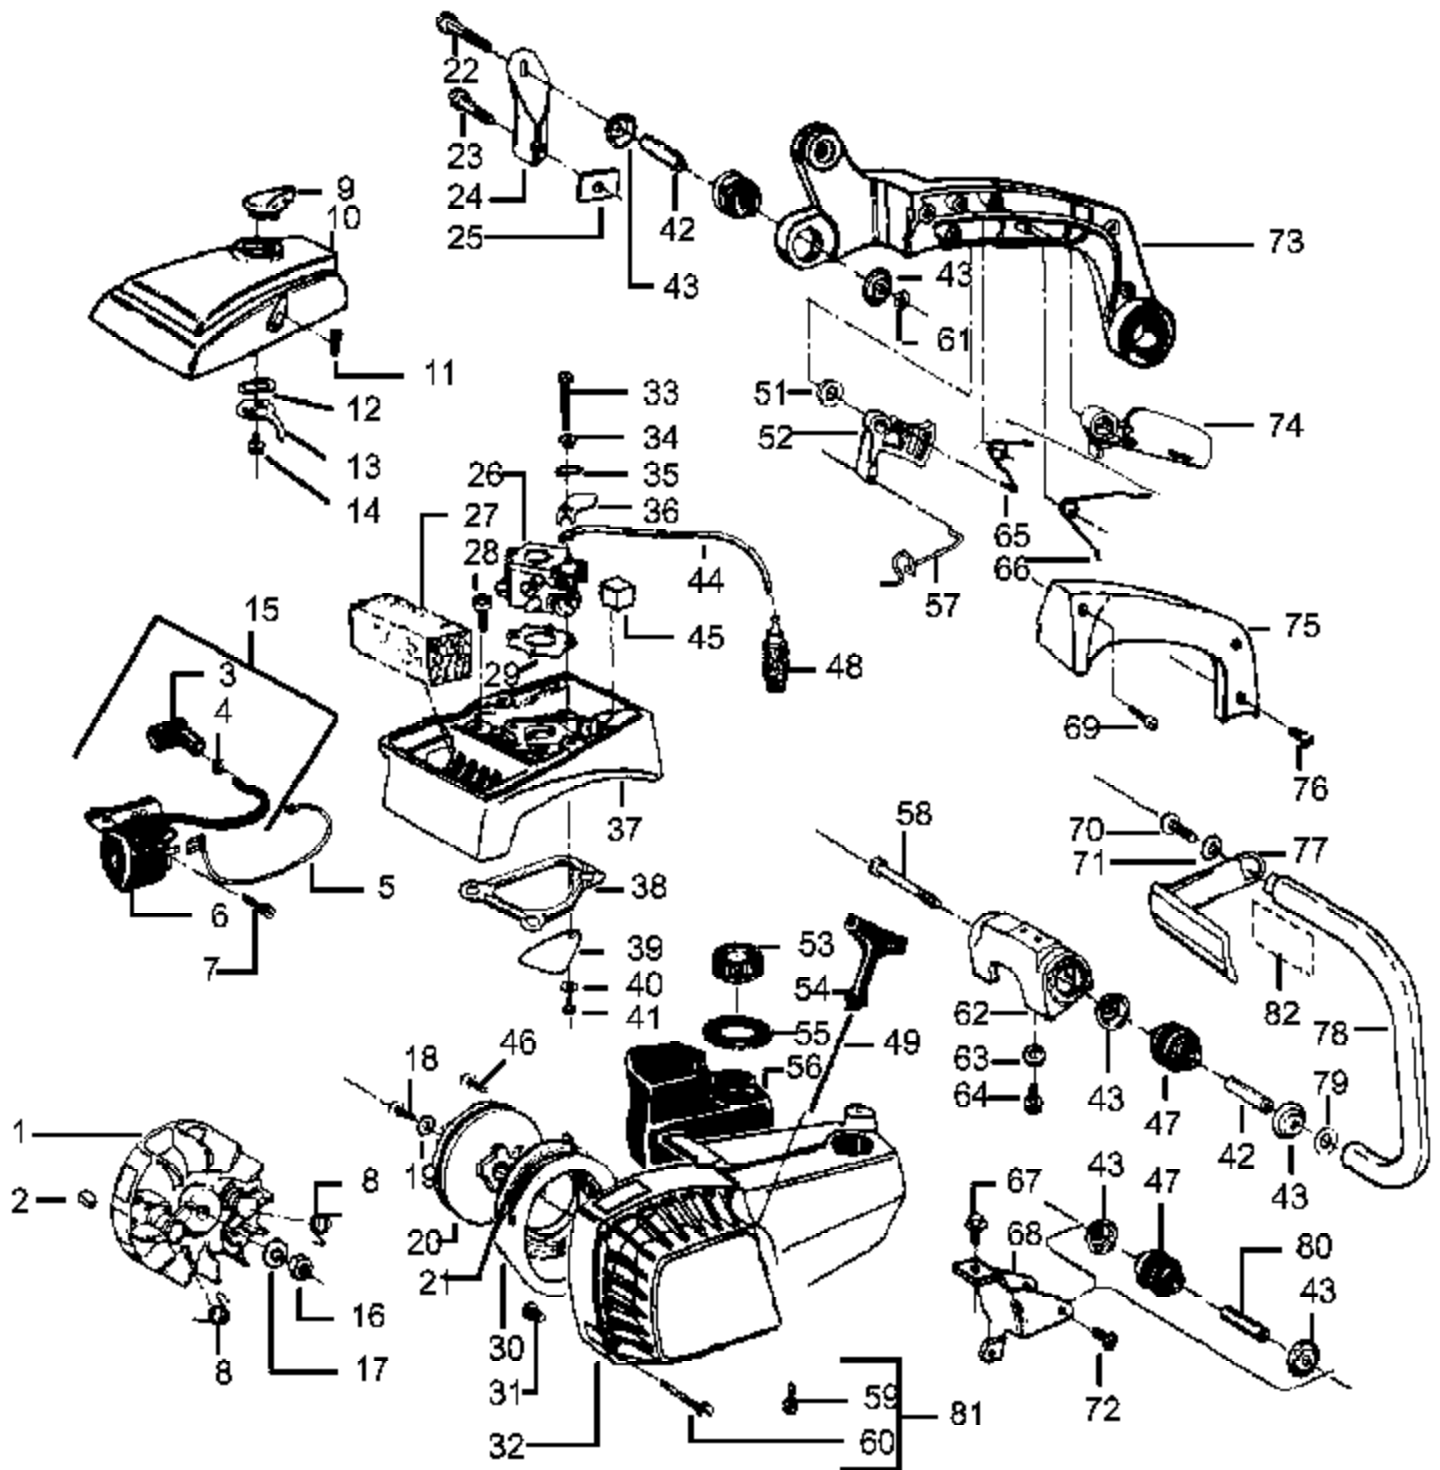

Ref #	Part Number	Qty	Description
1	530047198		Flywheel Ass'y. (Incl. #8)
2	530015126		Flywheel Key
3	507475326		Spark Plug Boot
4	530003933		Spark Plug Connector
5	530039116		Lead Switch
6	530069202		Ignition Module (Incl. #5 & 15)
7	530015128		Screw
8	530023817		Starter Dog Spring
9	530025691		Choke Knob
10	530025676		Carb. Cover
11	530015168		Screw
12	530015147		Wave Washer
13	530023806		Choke Lever
14	530015407		Screw
15	530039082		Spark Plug Lead (Incl. #3 & 4)
16	530626605		Nut
17	530015127		Washer
18	530015036		Screw
19	530015123		Washer
20	530069288		Starter Pulley
21	530042023		Starter Spring
22	530015524		Screw
23	530001648		Screw
24	530025679		Upper Isolator Bracket
25	530024317		Isolator Pad
26	530035181		Carb.- See "Carburetor Assembly P/N 530035181"
27	530023791		Air Filter
28	530015242		Screw
29	530019045		Carb. Gasket
30	530038312		Air Intake Baffle
31	530001726		Screw
32	530069602		Fan Hsg. Kit (Incl. #68)-See "Service Reference"
33	530015245		Screw
34	530023865		Spacer
35	530015254		Wave Washer
36	530023805		Choke Shutter
37	530036951		Carb. Hsg.
38	530019118		Gasket
39	530023366		Reed Valve
40	530023367		Washer
41	530016064		Screw
42	530015342		Spacer
43	530026163		Isolator Cup Line
44	530069216		Kit (Bulk No.# 8133)
45	530023373		Throttle Wire Boot
46	530016080		Rope Ret. Screw
47	530024256		Isolator
48	530014362		Fuel Pick-Up Ass'y.
49	530069232		Rope Kit
51	530015528		Washer
52	530025683		Throttle Trigger
53	530014347		Fuel Cap Ass'y. (Incl. O-Ring)
54	530037485		Starter Handle
55	530019093		Seal
56	530010775		Fuel Tank Ass'y. (Incl. #44, 48, 53 & 55)
57	530025685		Throttle Wire

PP235 Gas Saw Page 7 of 10
Handle, Flywheel & Fan Hou: