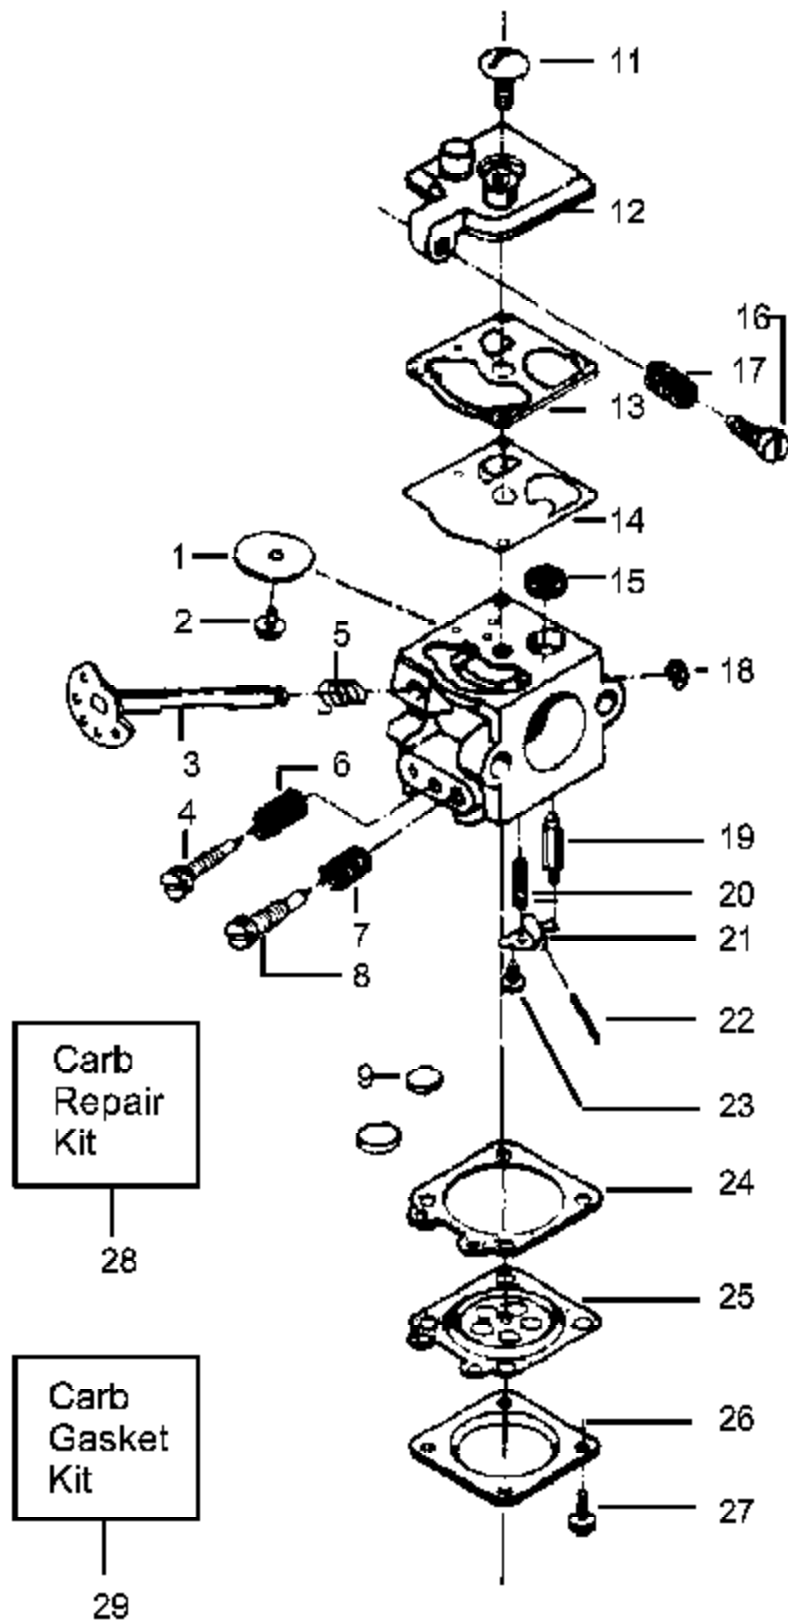

CARBURETOR ASSEMBLY #530-035181

Ref #	Part Number	Qty	Description
1	530035006		Throttle Valve
2	530035015		Throttle Valve Screw
3	530035034		Throttle Shaft Ass'y.
4	530035171		Low Speed Mixture Needle
5	530035024		Throttle Return Spring
6	530035023		Low Speed Mixture Needle Spring
7	530035167		High Speed Mixture Needle Spring
8	530035169		High Speed Mixture Needle
9	530035162		Plug-5/16 Dia. Welch Incl. in Carb. Repair Kit
11	530035017		Pump Cover Screw
12	530035159		Fuel Pump Cover
13	530035164		Fuel Pump Gasket Incl. in Carb. Repair Kit & Carb. Gasket/Diaphragm Kit
14	530035166		Fuel Pump Diaphragm Incl. in Carb. Repair Kit & Carb. Gasket/Diaphragm Kit
15	530035027		Fuel Inlet Screen Incl. in Carb. Repair Kit
16	530035035		Idle Speed Adjusting Screw
17	530035168		Idle Speed Adjusting Screw Spring
18	530035007		Throttle Retainer Ring
19	530035106		Inlet Needle Valve Incl. in Carb. Repair Kit
20	530035188		Metering Lever Spring Incl. in Carb. Repair Kit
21	530035031		Metering Lever Incl. in Carb. Repair Kit
22	530035028		Metering Lever Pin Incl. in Carb. Repair Kit
23	530035016		Metering Lever Pin Screw Incl. in Carb. Repair Kit
24	530035165		Metering Diaphragm Gasket Incl. in Carb. Repair Kit & Carb. Gasket/Diaphragm Kit
25	530035014		Metering Diaphragm Incl. in Carb. Repair Kit & Carb. Gasket/Diaphragm Kit
26	530035003		Metering Diaphragm Cover
27	530035021		Metering Cover Screw Ass'y.
28	530035161		Carb. Repair Kit (Includes items 9, 13, 14, 15, 19, 20, 21, 22, 23, 24 & 25)
29	530035173		Carb. Gasket/Diaphragm (Includes items 13, 14, 24 & 25)
530035181	530035181		Carburetor Assembly