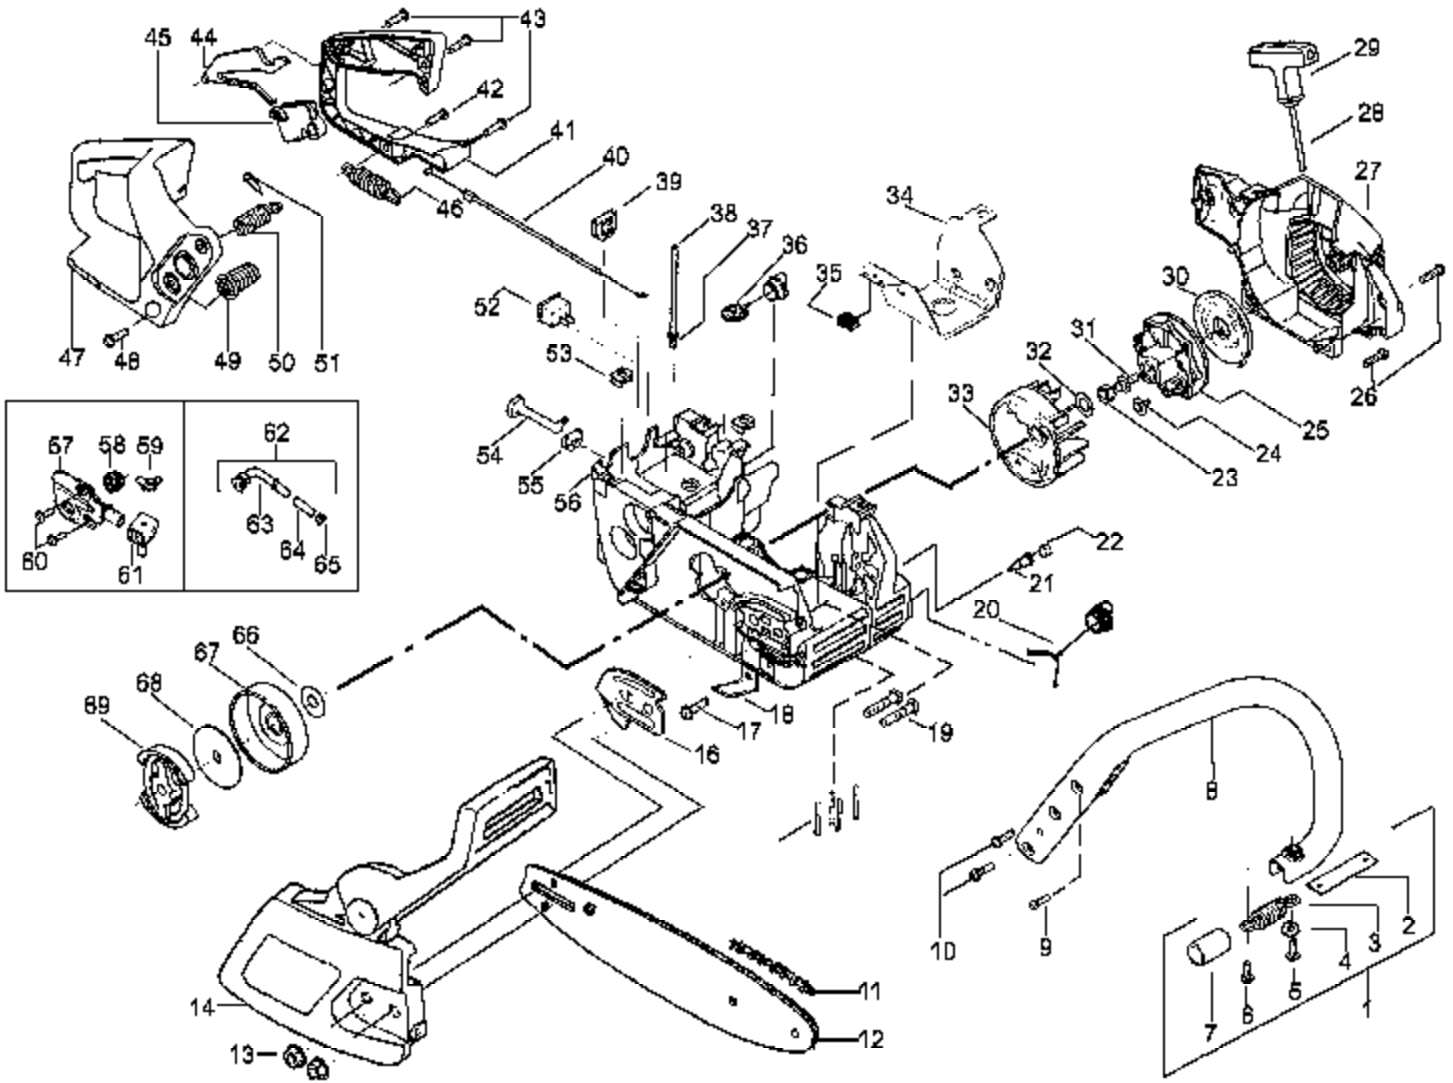

Ref #	Part Number	Qty	Description
1	530047963		Assy.-Isolator
2	530047608		Strap-Limiter
3	530042082		Spring-Isolator
4	530015123		Washer
5	530016018		Screw
6	530015843		Screw
7	530036142		Sleeve-AV Spring
8	530047583		Handle-Front
9	530015940		Screw
10	530015814		Screw
11	952051211		Chain-16"
12	530044834		Bar-16" Quick Adjust
13	530015917	PP221LE Gas Chain Saw of 9	Nut-Bar Mounting
14	530054999	Chassis & Handle Assembly	Kit Chain-Brake
15	530016132		Screw
16	530038238		Plate-Bar Mounting
17	530015814		Screw
18	530029850		Chain-Catcher
19	530016133		Bolt-Bar
20	530010846		Assy-Oil Cap
21	530026119		Check-Valve
22	530038264		Plug-Bronze Vent
23	530016134		Nut-Flywheel
24	530016080		Screw
25	530037817		Pulley-Starter
26	530015892		Screw
27	530049335		Housing-Fan
28	530069232		Kit-Rope
29	530049797		Handle-Starter
30	530027531		Spring-Recoil
31	530015920		Screw-
32	530015127		Washer-Flywheel
33	530039209		Assy-Flywheel
34	530055183		Shield-Heat
35	530055322		Clip-"U"
36	530047192		Assy Fuel-Cap
37	530023877		Fitting-fuel line
38	530069216		Kit Fuel-line (large)
39	530047631		Grommet-Cable
40	530047602		Cable-Throttle
41	530047581		Cover-Rear Handle
42	530015886		Screw-
43	530015906		Screw-
44	530036098		Throttle-Lockout
45	530036097		Trigger-Throttle
46	530042082		Spring-Isolator
47	530047582		Handle-Rear
48	530015814		Screw
49	530053274		Assy.-Lower Isolator
50	530071385		Kit Upper Isolator
51	530015875		Screw
52	530069572		Kit-Switch
53	530015922		Nut-"U"-Type
54	530047605		Knob-Choke
55	530049005		Grommet-Knob
56	530047621		Assy-Chassis