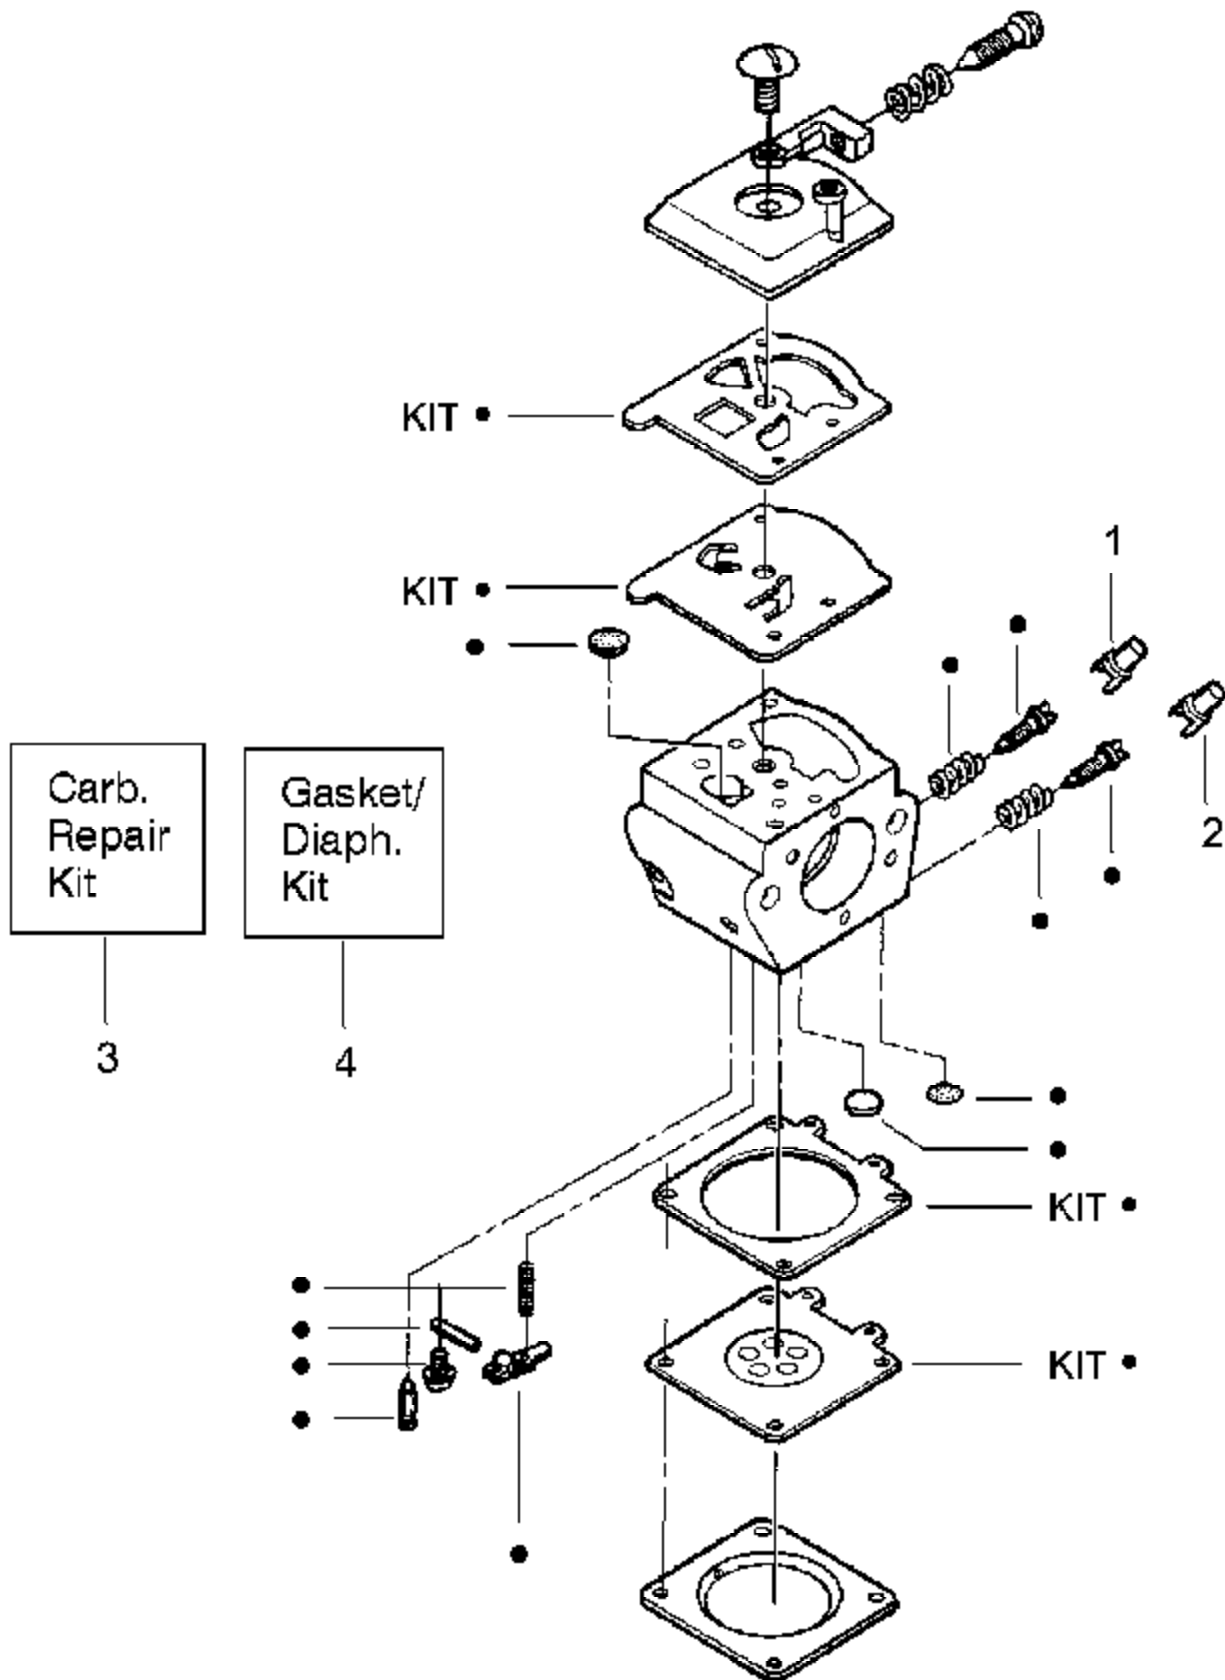

# Carburetor Assembly - 530071519-C1Q-W9

| Ref #     | Part Number | Qty | Description                                    |
|-----------|-------------|-----|--|
| 1         | 530038479   |     | Limiter Cap-High                               |
| 2         | 530038478   |     | Limiter Cap-Low                                |
| 3         | 530035269   |     | Carburetor Repair Kit (DOT=Indicates Contents) |
| 4         | 530035270   |     | Gasket/Diaphragm Kit (KIT=Indicates Contents)  |
| 530071519 | 530071519   |     | Carburetor Assembly - C1Q-W9                   |

PP221LE Gas Chainsaw of 9  
 Carburetor Assembly (C1Q-W)

**Kit - Carburetor Assembly No. 530071619 - ZAMA W-9A**

Note: No Repair kits are available for this carburetor, please order the complete assembly part number 530-071619 - W-9A