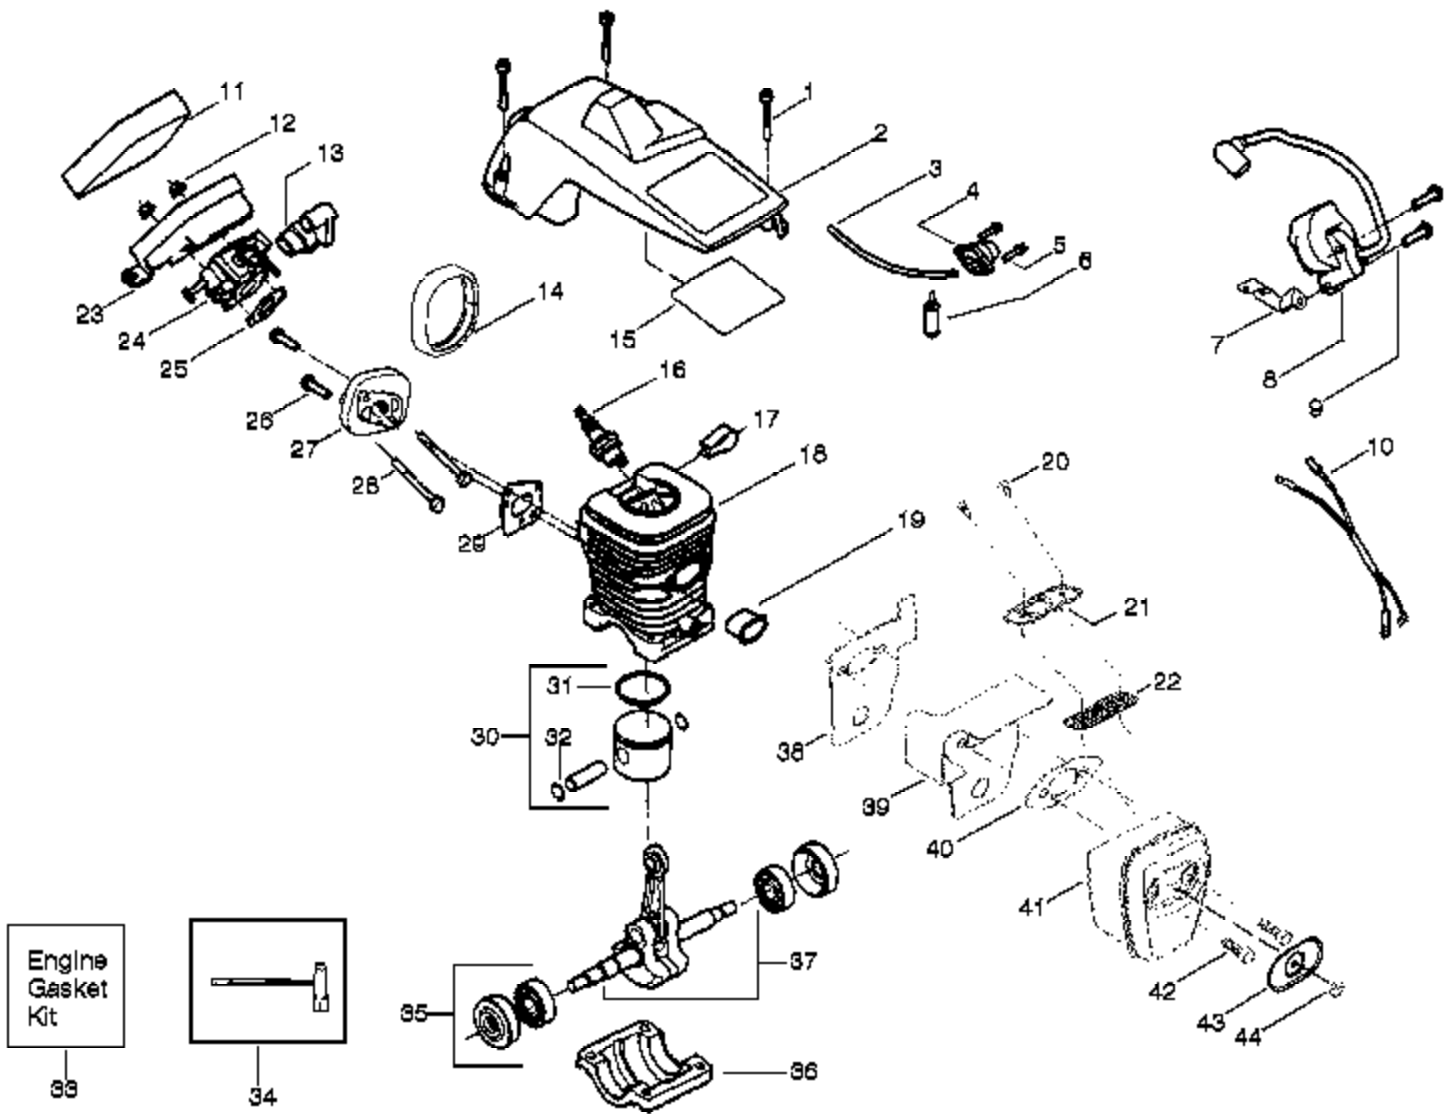

Ref #	Part Number	Qty	Description
1	530016153		Screw
2	530055638		Assy-Cylinder Shield (Includes # 15)
3	530069247		Kit-Fuel Line (Small)
4	530047213		Assy-Air Purge
5	530015780		Screw
6	530095646		Assy-Fuel Pick-up
7	530047442		Strap-Ground
8	530039198		Ignition Module
9	530015814		Screw
10	530049117		Assy-Wire Harness
11	530037793		Foam-Air Filter
12	530016101		Nut
13	530035526		Ground Carb Adjust
14	530054144		Seal Carb Adapter
15	530055698		Reflector-Heat
16	952030150		Spark Plug (RCJ-7Y)
17	530016136		Clip-High Tension Lead
18	530071411		Kit-Cylinder
19	530037652		Insulator-Heat
20	530016351		Screw-Outlet cover
21	530055759		Cover Outlet
22	530071413		Kit-Spark Arrestor (Incl. 20,21)
23	530047604		Air Filter Housing
24	530071409		Kit-Carburetor (WT599)
24	530071619		Kit-Carburetor (W9A)
25	530069608		Gasket Carb.
26	530016386		Screw
27	530049700		Carb. Adapter
28	530016187		Screw
29	530069608		Gasket-Carb Adaptor
30	530069719		Kit-Piston (Incl. 31 & 32)
31	530038729		Ring Piston
32	530015697		Retainer Piston Pin
33	530069608		Kit Engine Gasket (Incl. 25, 29 & 40)
34	530031135		Bar Wrench
35	530056363		Assy-Seal & Bearing
36	530037935		Cap Crankcase
37	530047062		Assy Crankshaft
38	530054885		Backplate
39	530054880		Guide Outlet
40	530069608		Gasket Muffler
41	530054886		Assy Muffler (Incl. 38-40,42)
42	530016338		Bolt Muffler
43	530055586		Cover Bolt
44	530016359		Nut Brass
	530163638		Operator Manual Not Shown
	530038257		Decal Warn. Instr. Not Shown