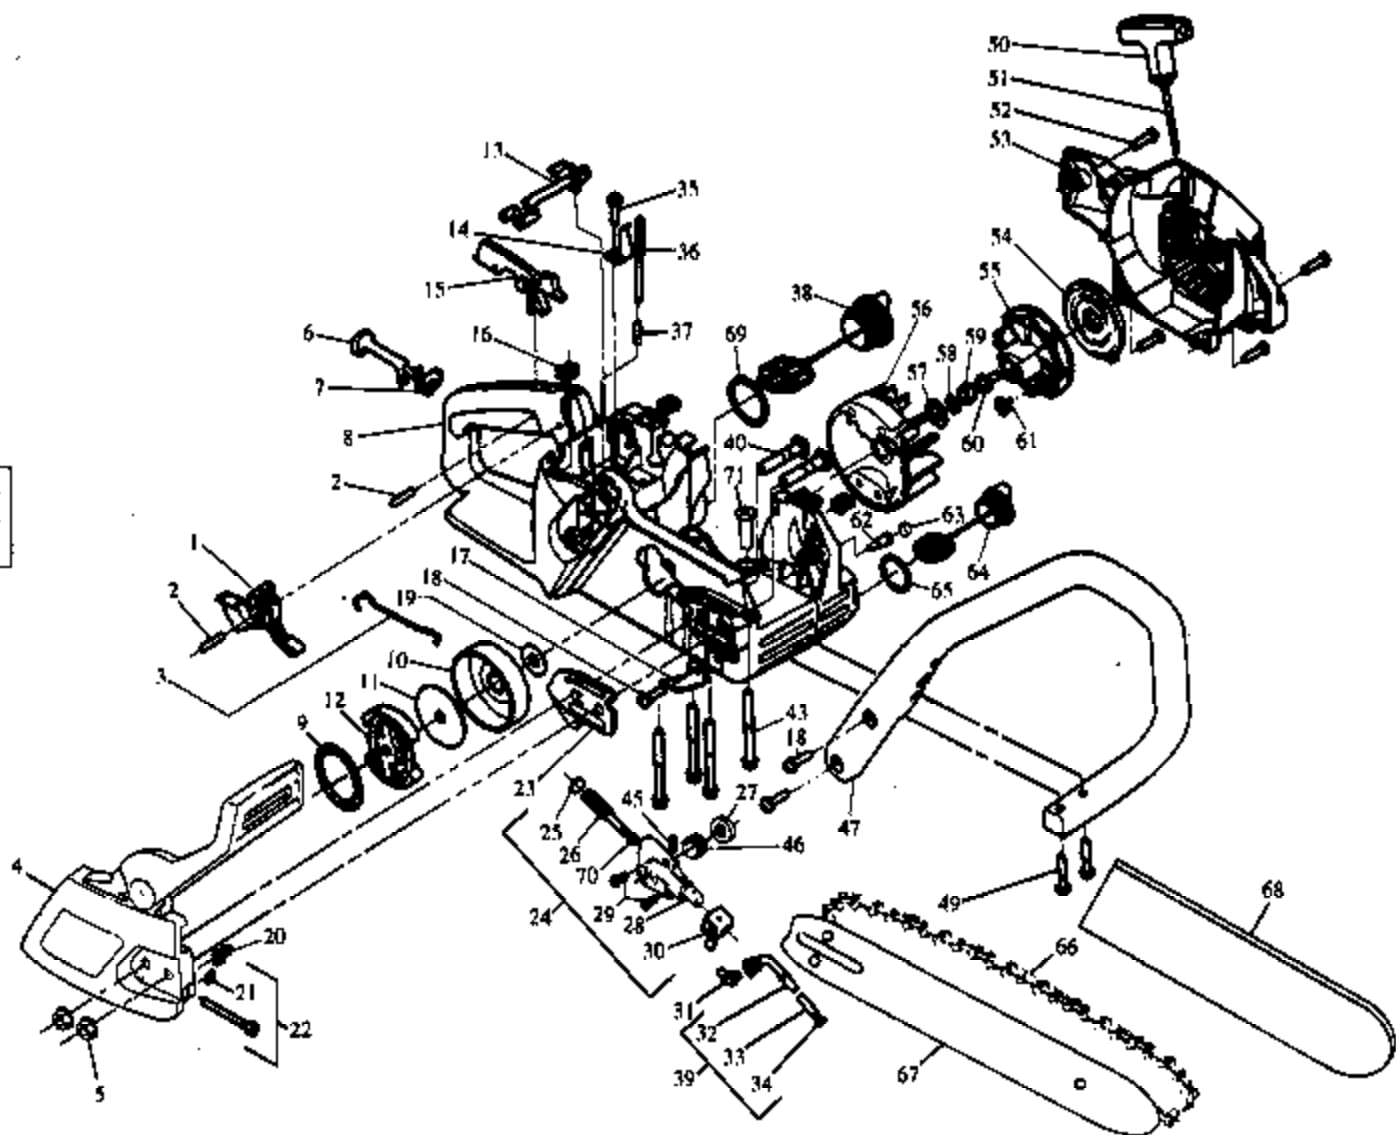

PP210 Gas Saw Page 2 of 7
CARBURETOR KIT WT-324

Engine
Gasket
Kit

41

Ref #	Part Number	Qty	Description
1	530037800		Trigger - Throttle
2	530015701		Pin
3	530037809		Wire - Throttle
4	530047514		Ass'y - Chain Brake
5	530015917		Nut - Bar Mounting
6	530037805		Lever - Choke
7	530038406		Grommet - Choke Knob
8	530038750		Assy - Chassis (incl. 36, 37, 38, 40, 62, 63, 64, 71, [16 & 31 from page 2])
9	530094188		Spring Clutch
10	530047061		Ass'y - Clutch Drum w/Bearings
11	530015611		Washer - Clutch
12	530014949		Ass'y - Clutch
13	530038227		Lever - Switch
14	530016095		Spring-Switch
15	530037802		Lock-out
16	530015922		Clip - Cyl Shield Screw
17	530029850		Chain Catcher
18	530015905		Screw
19	530015907		Washer - Thrust
20	530016109		Pin - Bar Adjusting
21	530038593		Retainer
22	530069611		Kit - Bar Adjusting (incl. 21)
23	530038238		Plate - Bar Mounting
24	530069698		Kit - Oil Pump (incl. 25-30 & 45) See Service Reference 1.
25	530038546		Plug - Dust
26	530038543		Gear Plunger
29	530016097		Screw - Oil Pump
30	530019206		Block - Seal
31	530038241		Fitting - Elbow
32	530038373		Pick-Up Tube
33	530037821		Filter - Oil
34	530030189		Plug - Oil Filter
35	530015775		Screw - Switch
36	530069216		Kit - Fuel Line (Large Dia.)
37	530023877		Fuel Line Fitting
38	530047192		Ass'y - Fuel Cap w/Retainer
39	530047663		Oil Pickup Ass'y (incl. 32-34)
40	530016133		Bolt - Bar
41	530069608		Gasket Kit (Inc. 25,65,69,70) following pg.)
43	530016132		Bolt
45	530016138		Pin - Dowel
46	530037820		Worm Gear
47	530037799		Handle - Front
49	530015940		Screw
50	530037485		Handle - Starter
51	530069232		Kit - Rope
52	530015892		Screw
53	530038316		Hsg - Fan
54	530027531		Spring - Recoil
55	530037817		Pulley - Starter
56	530047534		Ass'y - Flywheel
57	530400897		Washer - Flywheel
58	530001717		Lock Washer - Flywheel
59	530015894		Nut - Flywheel