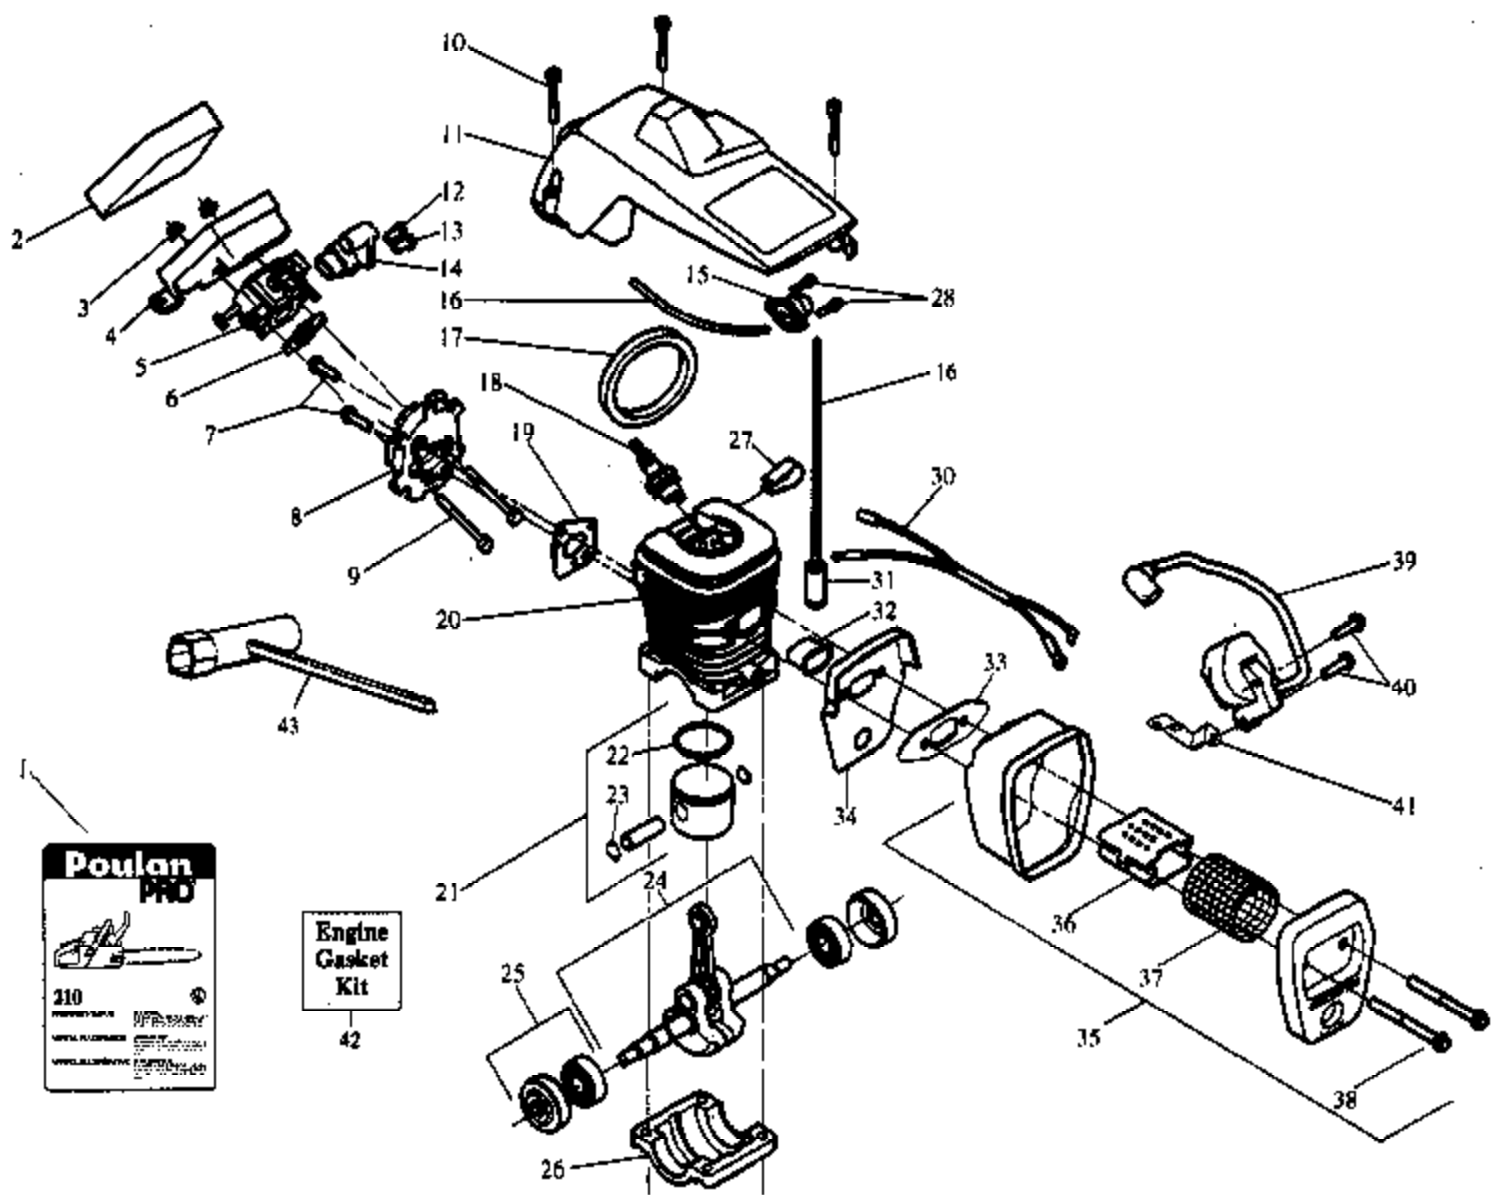

Engine Gasket Kit
42

Ref #	Part Number	Qty	Description
1	530083258		Operator's Manual, U.S.
1	530083349		Operator's Manual, French/English
2	530037793		Air Filter - Foam
3	530016101		Nut - Carb Screw
4	530037804		Hsg - Air Filter
5	530069703		Carburetor Assy Kit w/Limiter Caps (WT 324)
6	530019217		Gasket Carb.
7	530015810		Screw - Carb Adap
8	530047284		Kit - Carb Adap
9	530016094		Screw - Carb
10	530016102		Screw - Shield
11	530037798		Shield - Cylinder
12	530038318		PP210 Gas Saw, Page 7 of 7 Limiter Cap - High
13	530038317		INTERNAL POWER UNIT Limiter Cap - Low
14	530038340		Grommet - Carb Adjust
15	530047213		Primer Ass'y
16	530069247		Fuel Line Kit (Small Dia)
17	530019210		Seal - Air Box
18	952030150		Spark Plug (CJ-7Y)
19	530019208		Gasket - Carb Adapter
20	530069702		Cylinder Kit
21	530069701		Piston Kit (incl. 22, 23, Piston & Wrist Pin)
22	530029805		Ring - Piston
23	530015697		Retainer - Piston Pin
24	530038507		Ass'y - Crankshaft
25	530047179		Ass'y - Seal & Bearing
26	530037935		Cap - Crankcase
27	530016136		Clip - High Tension Lead
28	530016090		Screw - Primer Bulb
30	530047502		Ass'y - Wire Harness
31	530014362		Fuel Filter Ass'y
32	530037652		Insulator - Heat
33	530019221		Gasket - Muffler
34	530038237		Back Plate - Muffler
35	530047207		Ass'y - Muffler (incl. 36, 37 & 38)
36	530037245		Diffuser - Muffler
37	530036103		Screen - Spark Arrestor
38	530016132		Screw - Muffler
39	530039167		Ignition Module
40	530015905		Screw - Ignition Mod
41	530047442		Strap - Ground
42	530069608		Engine Gasket Kit (Inc. 6,17,19,33) cont. on page 1)
43	530031163		Bar Wrench
	530038257		Decal - Warning English Not Shown.
	530038258		Decal - Warning French/English Not Shown.
	530085218		Carrying Case Not Shown.