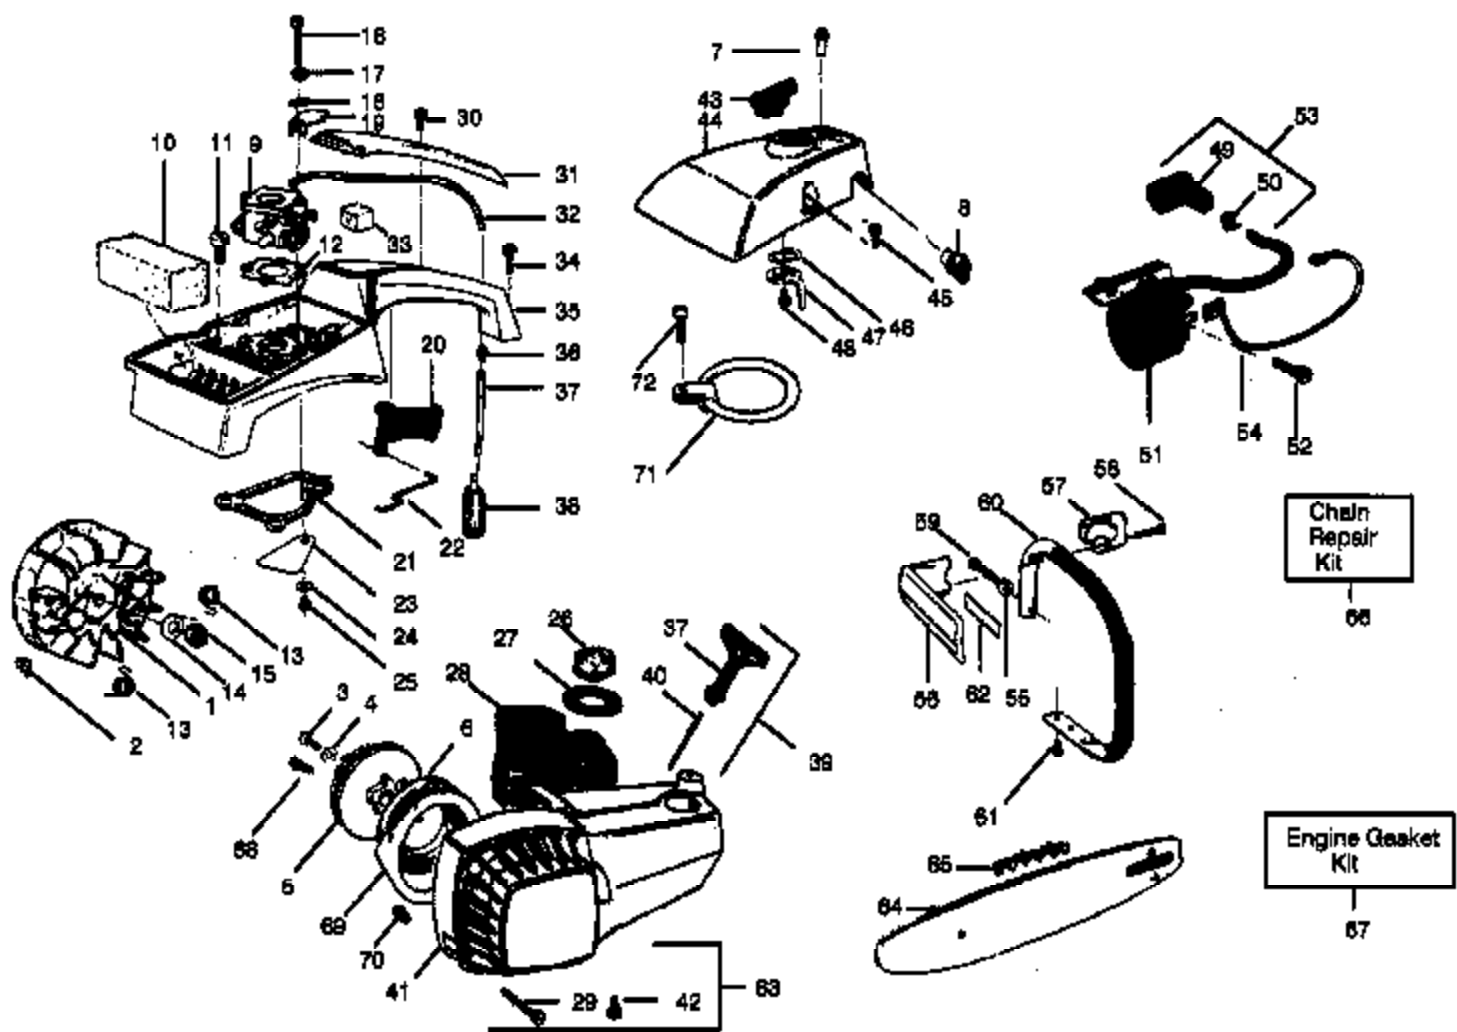

Ref #	Part Number	Qty	Description
1	530035006		Throttle Valve
2	530035015		Throttle Valve Screw
3	530035034		Throttle Shaft Ass'y.
4	530035171		Low Speed Mixture Needle
5	530035024		Throttle Return Spring
6	530035023		Low Speed Mixture Needle Spring
7	530035167		High Speed Mixture Spring
8	530035169		High Speed Mixture Needle
9	530035162		Plug-5/16 Dia. Welch
10	530035021		Metering Cover Screw Ass'y.
11	530035017		Pump Cover Screw
12	530035159		Fuel Pump Cover
13	530035164		Fuel Pump Gasket
14	530035166		Fuel Pump Diaphragm
15	530035027		Fuel Inlet Screen
16	530035035		Idle Speed Adjusting Screw
17	530035168		Idle Speed Adjusting Screw Spring
18	530035007		Throttle Retainer Ring
19	530035016		Inlet Needle Valve
20	530035188		Metering Lever Spring
21	530035031		Metering Lever
22	530035028		Metering Lever Pin
23	530035016		Metering Lever Pin Screw
24	530035165		Metering Diaphragm Gasket
25	530035014		Metering Diaphragm
26	530035003		Metering Diaphragm Cover
27	530035173		Carb. Gasket/Diaphragm (Incl. 13, 14, 24 & 25)
28	530035161		Carb. Repair Kit (Incl. 9, 13-15, & 19-25)

PP190 Gas Saw Page 2 of 10  
 CARBURETOR KIT

---

Ref #	Part Number	Qty	Description
1	530038318		Limiter Cap-High
2	530038317		Limiter Cap-Low
3	530069773		Carburetor Repair Kit (

---

PP190 Gas SawPage 4 of 10  
CARBURETOR-309