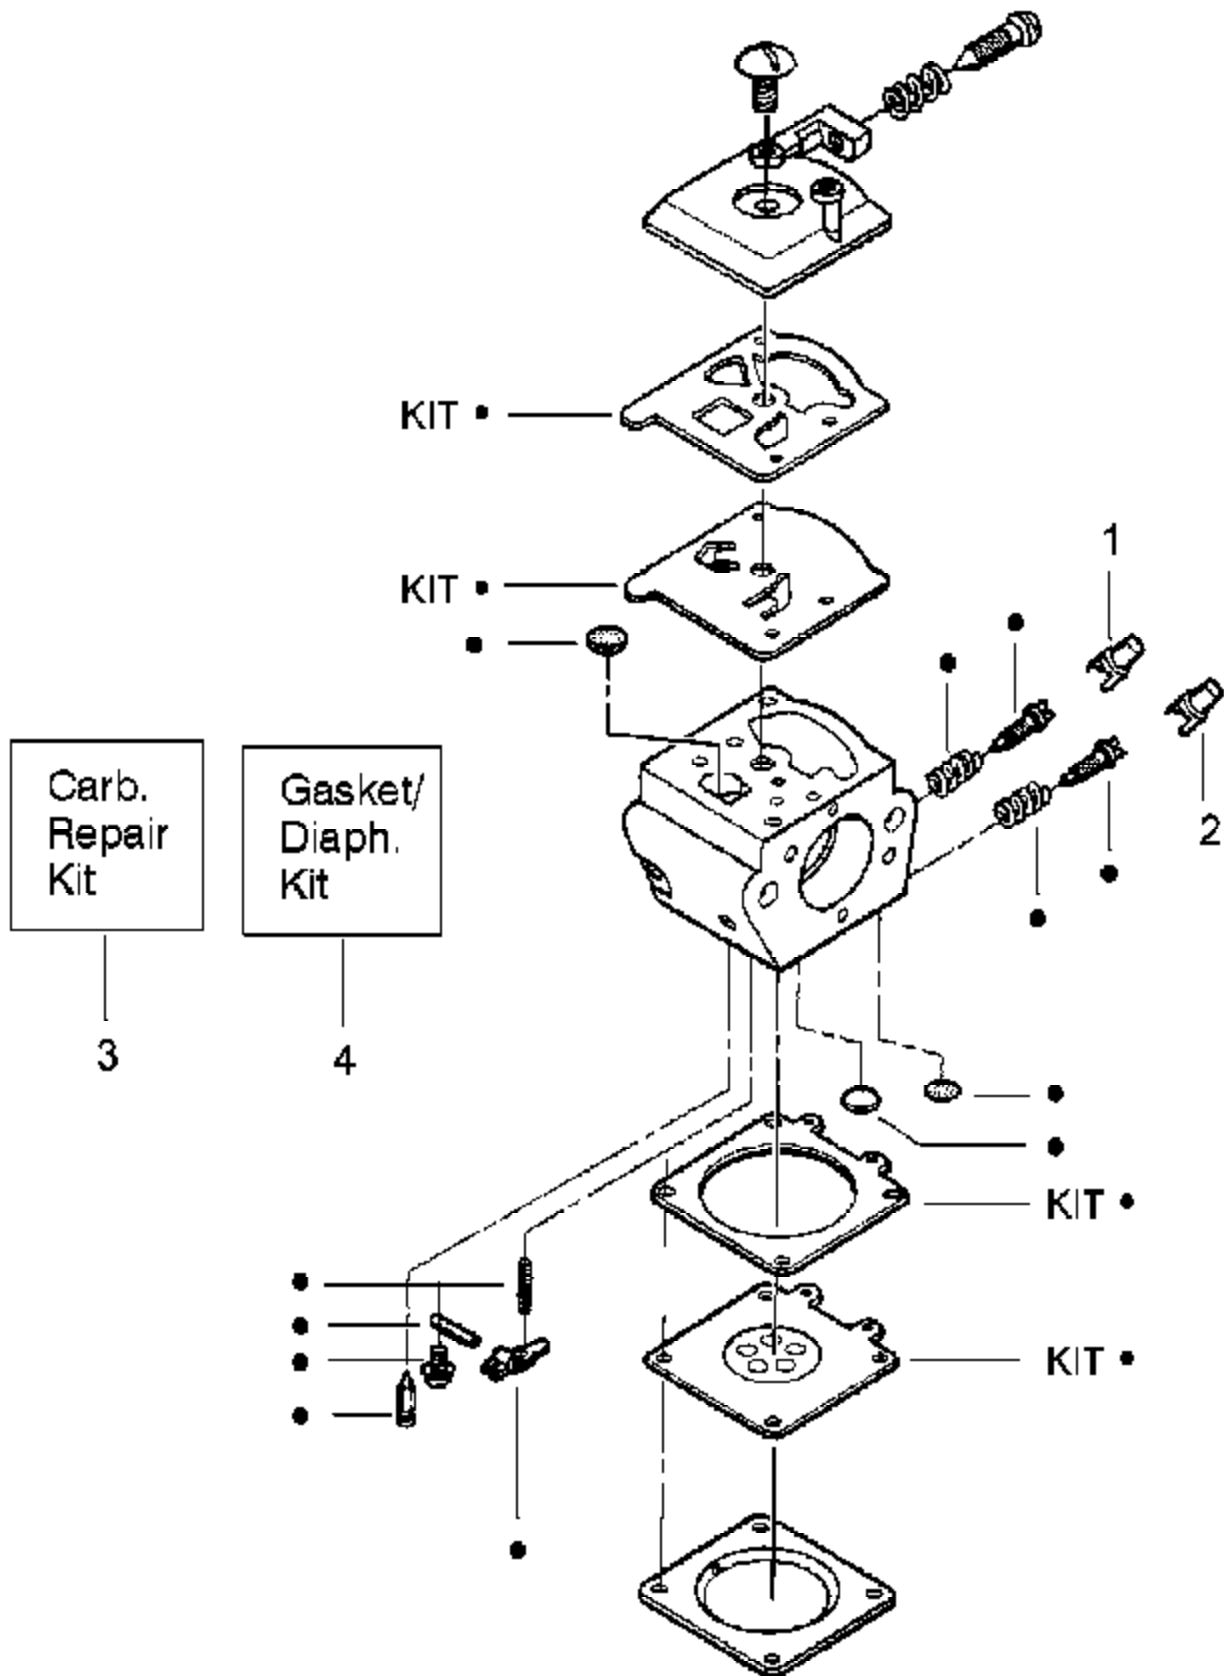

PP220 Gas Chair Page 2 of 6
Carburetor Assembly (Walbr

Carburetor Assembly - #530069722-WT391

Ref #	Part Number	Qty	Description
1	530038479		Limiter Cap-High (brown)
2	530038478		Limiter Cap-Low (tan)
3	530069826		Carburetor Repair Kit (DOT=Indicates Contents)
4	530069844		Gasket/Diaphragm Kit (KIT=Indicates Contents)
530069722	530069722		Carburetor Assembly

Ref #	Part Number	Qty	Description
1	530016153		Screw
2	530053183		Cylinder Shield
3	530047213		Air Purge Ass'y.
4	530015780		Screw
5	530095646		Fuel Pick-up Ass'y.
6	530069247		Kit-Line Purge/Carb. (Small Dia)
7	530069216		Kit-Line Purge/Tank (large line)
8	530049244		Grommet-Carb Adjust.
9	530038479		Limiter Cap-High
10	530038478		Limiter Cap-Low
11			Seal-Carb Adapter See Service Reference
12	952030150		Spark Plug (RCJ-7Y)
13	530016136	PP220 Gas Chair Saw Type 9	Clip-High Tension Lead
14	530049117	Engine Assembly Type 1-3	Wire Harness Ass'y. (Includes switch)
15	530015814		Screw
16	530039198		Ignition Module
17	530047442		Ground Strap
18	530037652		Heat Insulator
19	530049870		Muffler Back Plate
20	530016132		Screw
21	530036103		Spark Screen
22	530037813		Muffler Diffuser
23	530019221		Muffler Gasket
24	530047207		Muffler Ass'y. (Incl. 19,20, 21,22,23)
25	530047062		Crankshaft Assy.
26	530037935		Cap-Crankcase
27	530056363		Seal & Bearing Assy.
28	530038729		Piston Ring
29	530015697		Retainer-Piston Pin
30	530069719		Piston Kit (Incl. 28-29)
31	530069720		Cylinder Kit
32	530019249		Gasket-Carb. Adapter
33	530016187		Screw
34	530069964		Carb. Adapter Kit (Incl. 11,2,36,32)
35	530016386		Screw
36	530019239		Carb. Gasket
37	530069722		Carburetor Kit (Incl. 9 & 10)
38	530047604		Air Filter Housing
39	530016101		Nut-Carb. Screw
40	530037793		Air Filter-Foam
41	530031135		Scrench
42	530069608		Engine Gasket Kit (Incl. 36,32,23)
	530088313		Operator Manual Not Shown
	530038257		Instruction Decal Not Shown