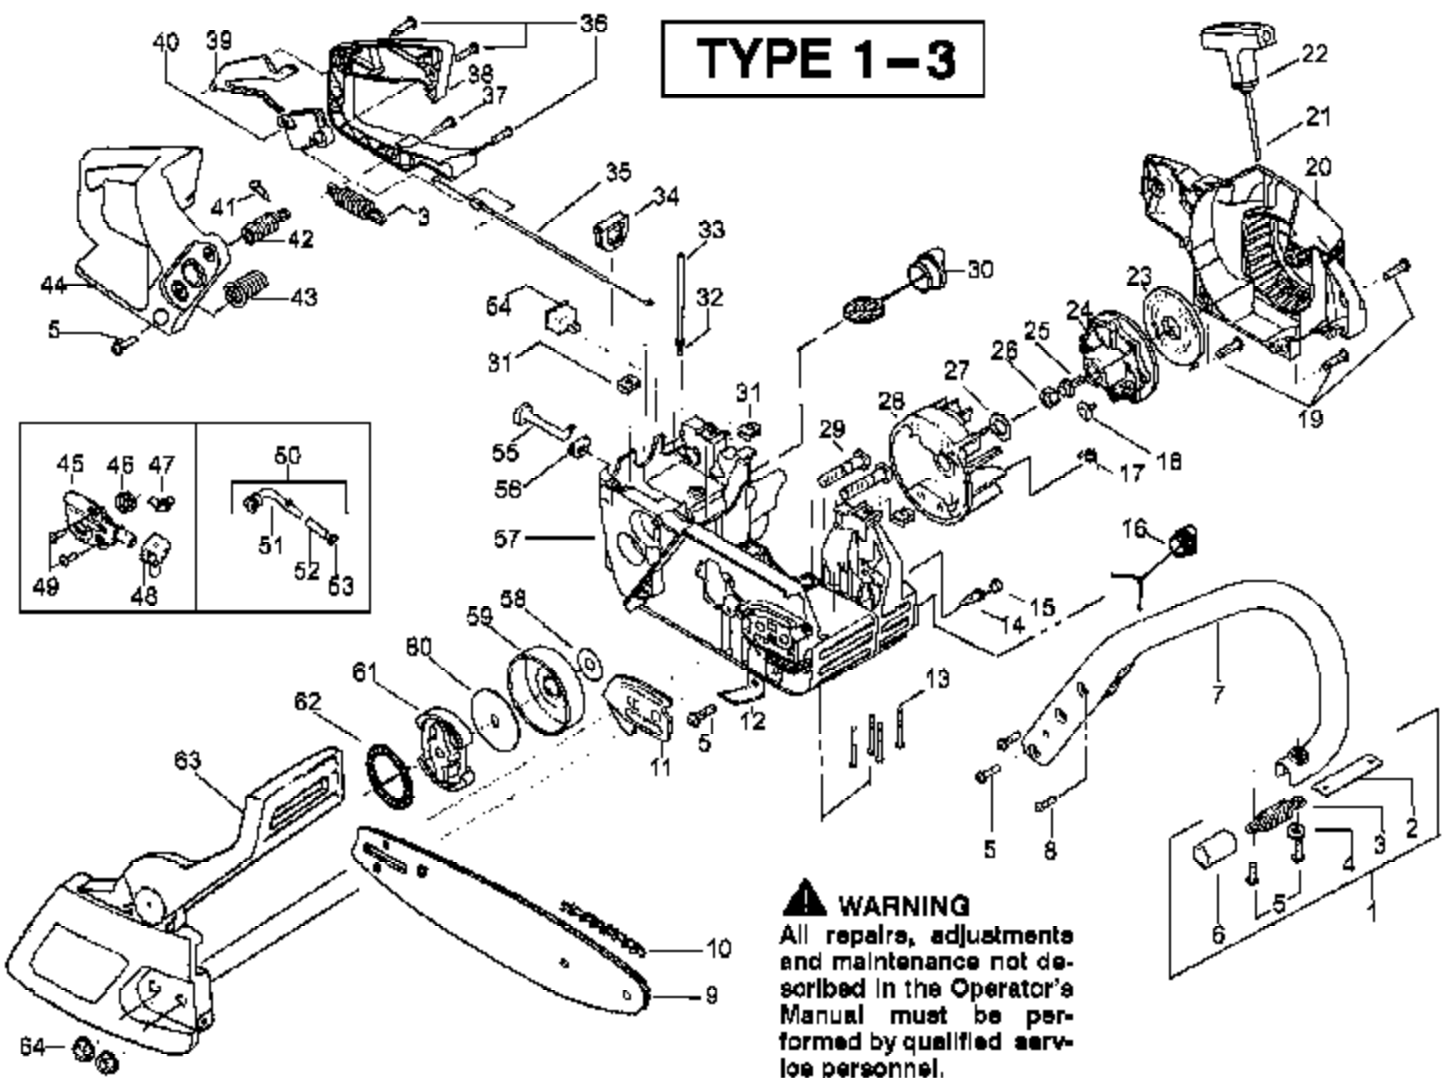

TYPE 1-3

WARNING
All repairs, adjustments and maintenance not described in the Operator's Manual must be performed by qualified service personnel.

Ref #	Part Number	Qty	Description
1	530047963		Assy.-Isolator
2	530047608		Limiter Strap
3	530042082		Spring-Isolator
4	530015123		Washer
5	530015814		Screw
6	530036142		Sleeve-AV Spring
7	530047583		Front Handle
8	530016179		Screw
9	530044834		Bar 16" Quick Adjust
9	530044866		Bar 16" Pro Lam Quick Adj.
10	952051211		Chain-16"
11	530038238		Plate-Bar Mounting
12	530029850	PP220 Gas Chain Page 8 of 9	Chain Catcher
13	530016132	Handle, Chassis & Bar Asser	Screw
14	530026119		Check Valve
15	530038264		Plug-Bronze Vent
16	530010846		Oil Cap Ass'y.
17	530023817		Spring-Starter Dog
18	530016080		Screw
19	530015892		Screw
20	530049335		Fan Housing
21	530069232		Rope Kit
22	530049797		Starter Handle
23	530027531		Recoil Spring
24	530037817		Starter Pulley
25	530015920		Screw
26	530016134		Nut-Flywheel
27	530015127		Washer-Flywheel
28	530039209		Flywheel Ass'y.
29	530016133		Bolt-Bar
30	530047192		Fuel Cap Ass'y.
31	530015922		Nut-"U"-Type
32	530023877		Fitting-Fuel Line
33	530069216		Kit-Line purge/tank (large dia.)
34	530047631		Grommet-Cable
35	530047602		Cable-Throttle
36	530015906		Screw
37	530015886		Screw
38	530047581		Cover-Rear Handle
39	530036098		Throttle lockout
40	530036097		Throttle trigger
41	530015875		Screw
42	530071385		Isolator Assy. (Upper)
43	530053274		Isolator Assy. (Lower)
44	530047582		Rear Handle
45	530071259		Oil Pump Kit (Incls. 45-48)
46	530037820		Gear-Worm Spring
47	530049477		Elbow-Oil Pickup
48	530019206		Seal Block
49	530016064		Screw
50	530047663		Oil Pick-up Ass'y (Incl. 51-53)
51	530038373		Pick-up Oiler
52	530037821		Oil Filter
53	530030189		Plug-Oil Filter
54	530069572		Kit-Switch
55	530047605		Knob-Choke