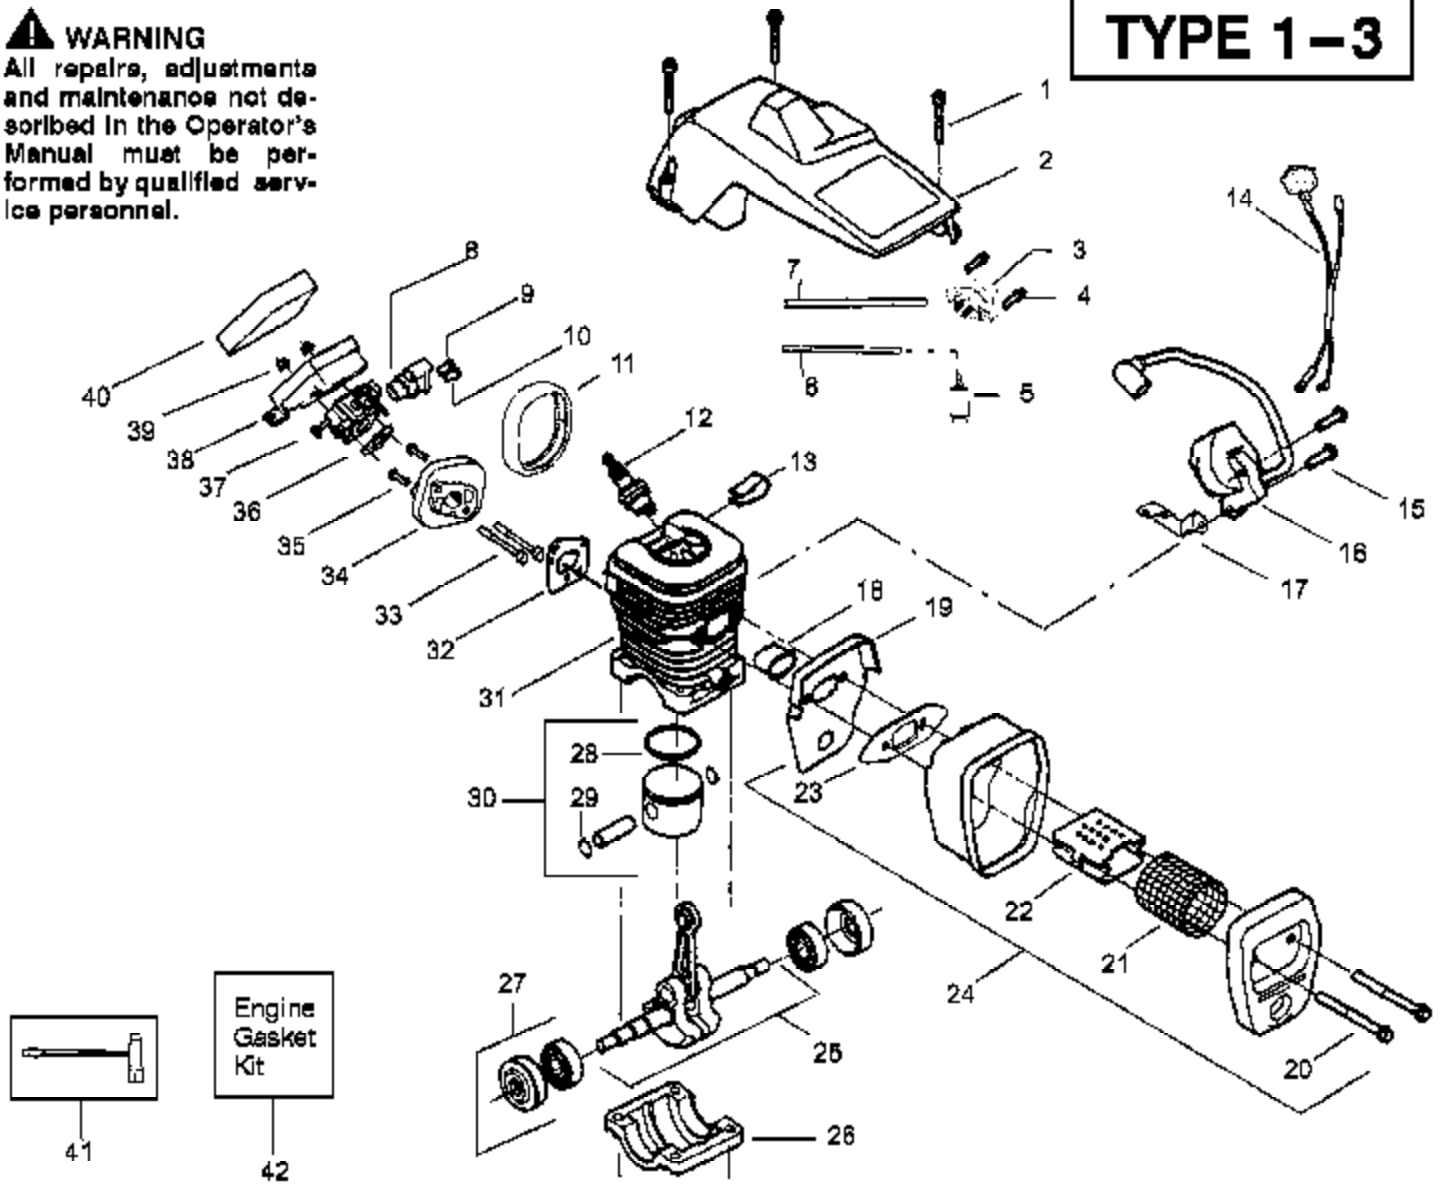

PP220 Gas Chair Page 2 of 6
Carburetor Assembly (Walbr

Carburetor Assembly - #530069722-WT391

Ref #	Part Number	Qty	Description
1	530038479		Limiter Cap-High (brown)
2	530038478		Limiter Cap-Low (tan)
3	530069826		Carburetor Repair Kit (DOT=Indicates Contents)
4	530069844		Gasket/Diaphragm Kit (KIT=Indicates Contents)
530069722	530069722		Carburetor Assembly

Ref #	Part Number	Qty	Description
1	530016153		Screw
2	530053183		Cylinder Shield
3	530047213		Air Purge Ass'y.
4	530015780		Screw
5	530095646		Fuel Pick-up Ass'y.
6	530069247		Kit-Line Purge/Carb. (Small Dia)
7	530069216		Kit-Line Purge/Tank (large line)
8	530049244		Grommet-Carb Adjust.
9	530038479		Limiter Cap-High
10	530038478		Limiter Cap-Low
11			Seal-Carb Adapter See Service Reference
12	952030150		Spark Plug (RCJ-7Y)
13	530016136	PP220 Gas Chair Saw Type 9	Clip-High Tension Lead
14	530049117	Engine Assembly Type 1-3	Wire Harness Ass'y. (Includes switch)
15	530015814		Screw
16	530039198		Ignition Module
17	530047442		Ground Strap
18	530037652		Heat Insulator
19	530049870		Muffler Back Plate
20	530016132		Screw
21	530036103		Spark Screen
22	530037813		Muffler Diffuser
23	530019221		Muffler Gasket
24	530047207		Muffler Ass'y. (Incl. 19,20, 21,22,23)
25	530047062		Crankshaft Assy.
26	530037935		Cap-Crankcase
27	530056363		Seal & Bearing Assy.
28	530038729		Piston Ring
29	530015697		Retainer-Piston Pin
30	530069719		Piston Kit (Incl. 28-29)
31	530069720		Cylinder Kit
32	530019249		Gasket-Carb. Adapter
33	530016187		Screw
34	530069964		Carb. Adapter Kit (Incl. 11,2,36,32)
35	530016386		Screw
36	530019239		Carb. Gasket
37	530069722		Carburetor Kit (Incl. 9 & 10)
38	530047604		Air Filter Housing
39	530016101		Nut-Carb. Screw
40	530037793		Air Filter-Foam
41	530031135		Scrench
42	530069608		Engine Gasket Kit (Incl. 36,32,23)
	530088313		Operator Manual Not Shown
	530038257		Instruction Decal Not Shown