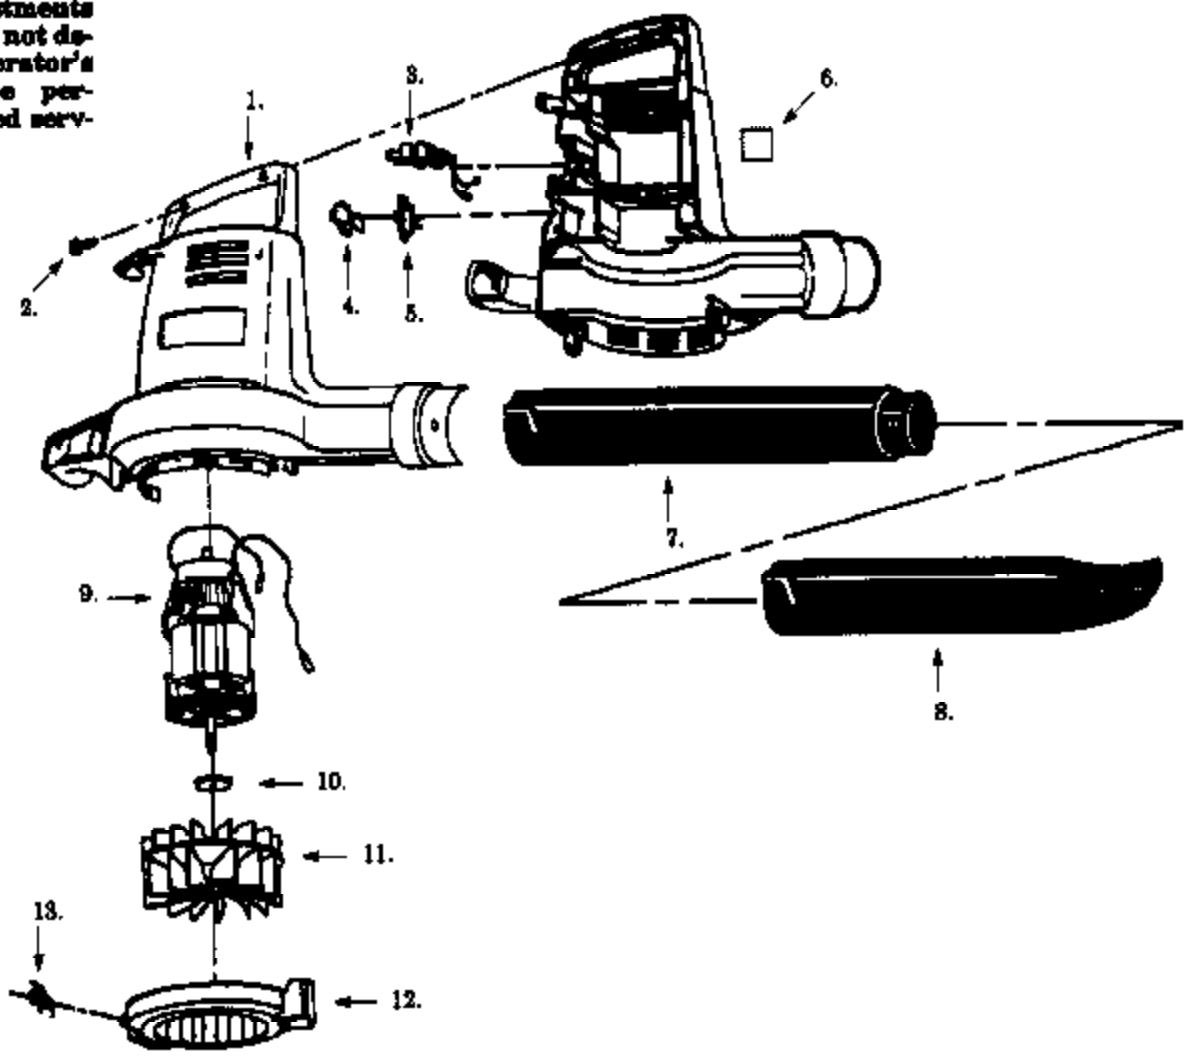

⚠ WARNING

All repairs, adjustments and maintenance not described in the Operator's Manual must be performed by qualified service personnel.

Ref #	Part Number	Qty	Description
1	530036235		Blower/Vac Hsg. Set
2	530340179		Screw
3	530351408		Wire Harness
4	530351403		Switch Cover
5	530351409		Switch
6	530400089		Pad
7	530351405		Blower Tube
8	530094662		Nozzle
9	530351439		Motor Ass'y.
10	530351415		Washer
11	530351402		Impeller
12	530351401		Inlet Cover
13	530351417		Spring
14	530036234		Motor Hsg. Decal (Not a serviceable part) Not Shown.
15	530036237		Nameplate Decal Not Shown.
16	530068230		Operator Manual Not Shown.
17	530061449		Carton (Not a serviceable part) Not Shown.

PP220 Electric Blower Page 2 of 2

BLOWER ASSEMBLY