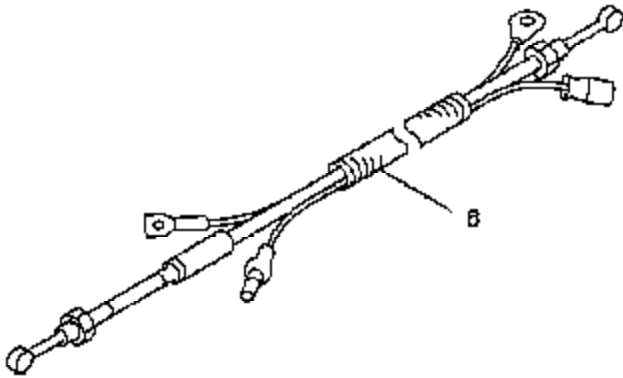

**⚠ WARNING**

All repairs, adjustments and maintenance not described in the Operator's Manual must be performed by qualified service personnel.

---

Ref #	Part Number	Qty	Description
1	530058481		Tube - Flex
2	530058482		Tube - Base
3	530058483		Tube - Middle
4	530058484		Nozzle
5	530058485		Clamp - Wire Lg.
6	530058486		Clamp - Wire Sm.
7	530058487		Scrench
8	530088812		Manual

---

Ref #	Part Number	Qty	Description
54	490892370		Shroud

---

BP400 Gas Blower Page 9 of 11  
Engine Assembly

**⚠ WARNING**

All repairs, adjustments and maintenance not described in the Operator's Manual must be performed by qualified service personnel.

---

Ref #	Part Number	Qty	Description
1	530058490		Throttle lever Assy.
2	530058506		Switch
3	530058502		Flange
4	530058503		Knob Bolt
5	530071389		Kit - Plate
6	530058511		Assy. - Throttle Cable

---

BP400 Gas Blower Page 11 of 11  
Throttle Lever Assembly