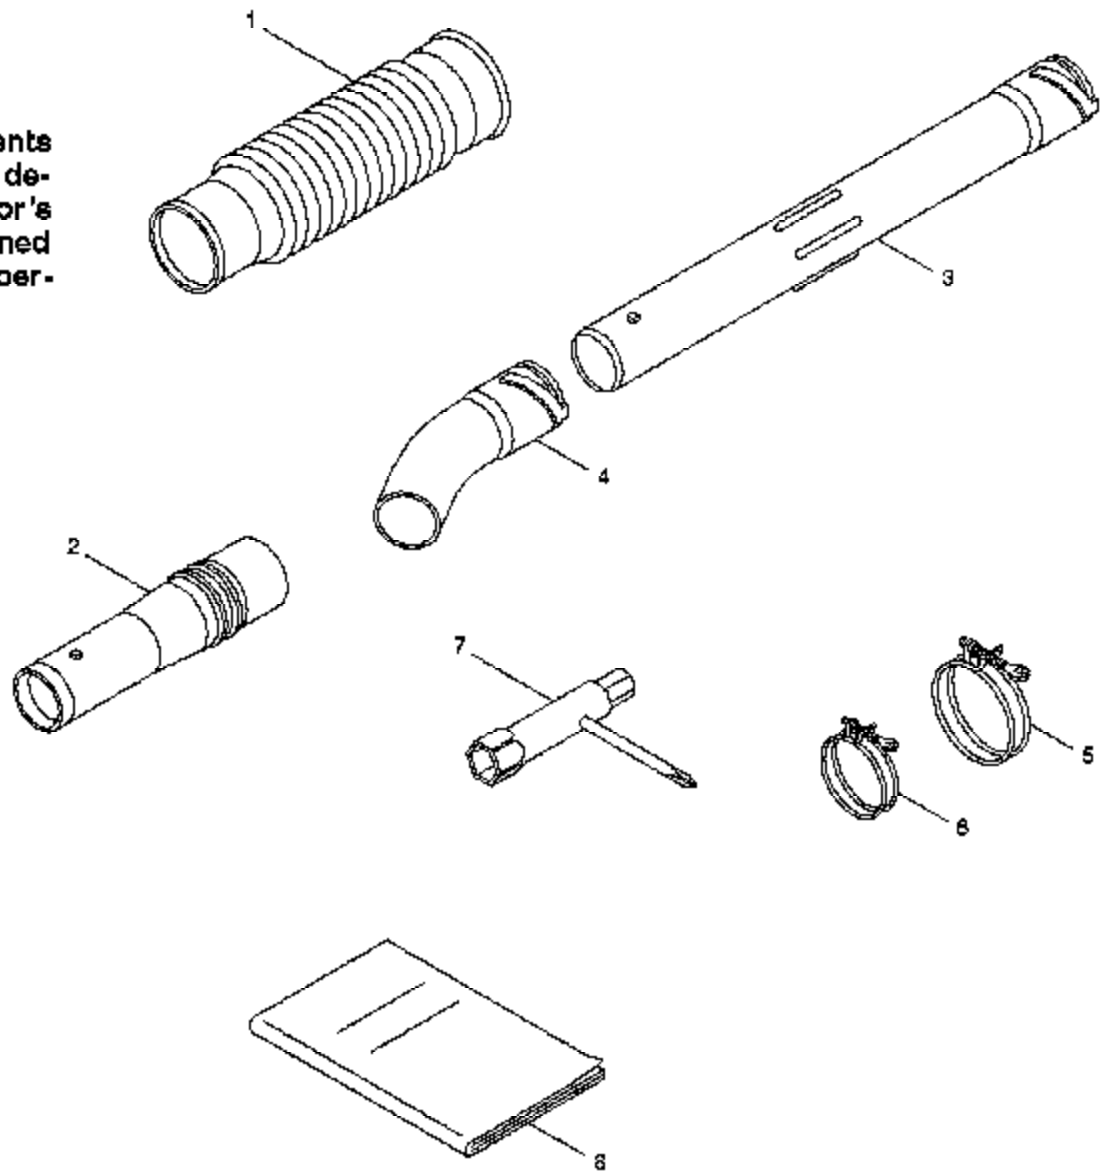

**⚠ WARNING**

All repairs, adjustments and maintenance not described in the Operator's Manual must be performed by qualified service personnel.

---

Ref #	Part Number	Qty	Description
1	530058481		Tube - Flex
2	530058482		Tube - Base
3	530058483		Tube - Middle
4	530058484		Nozzle
5	530058485		Clamp - Wire Lg.
6	530058486		Clamp - Wire Sm.
7	530058487		Scrench
8	530088812		Manual

---

BP400 Gas Blower Page 2 of 11  
Attachments

**⚠ WARNING**

All repairs, adjustments and maintenance not described in the Operator's Manual must be performed by qualified service personnel.

Ref #	Part Number	Qty	Description
1	530058370		Label - Model/Inst. (Not a serviceable part)
2	530058351		Cover
3	530058352		Washer - Cover screw
4	530058353		Screw - Cover
5	530058350		Packing
6	530058371		Label - Warning (Not a serviceable part)
7	530058337		Bolt
8	530058338		Ground Wire
9	530058336		Shroud
10	530058339		Fan Housing - Rear
11	530058341		Impeller
12	530058342		Plate - Impeller
13	530058343		Washer - Spring
14	530058344		Bolt
15	530058346		Screw - Fan Housing
16	530058354		Screw - Clamp
17	530058345		Clamp
18	530058340		Fan Housing-Front
19	530058347		O-Ring (large)
20	530058348		Tube - Blower Outlet
21	530058349		Joint - Rubber
22	530071388		Kit-Tube & O-Ring (Incl. 19,20,21)
23	530058358		Nut
24	530058357		Bolt
25	530058356		Assy. - Shoulder Strap
26	530058363		Fastener - Pad
27	530058360		Nut
28	530058359		Isolator - Top
29	530058355		Frame
30	530058362		Pad - Cushion
31	530058361		Isolator - Bottom
32	530058368		Washer
33	530058369		Screw
34	530058367		Fuel Filter Assy.
35	530058366		Fuel Cap Assy.
36	530058372		Label-Fuel (Caution) (Not a serviceable part)
37	530058364		Fuel Tank Assy. (Incl. 32,33,34 & 39)