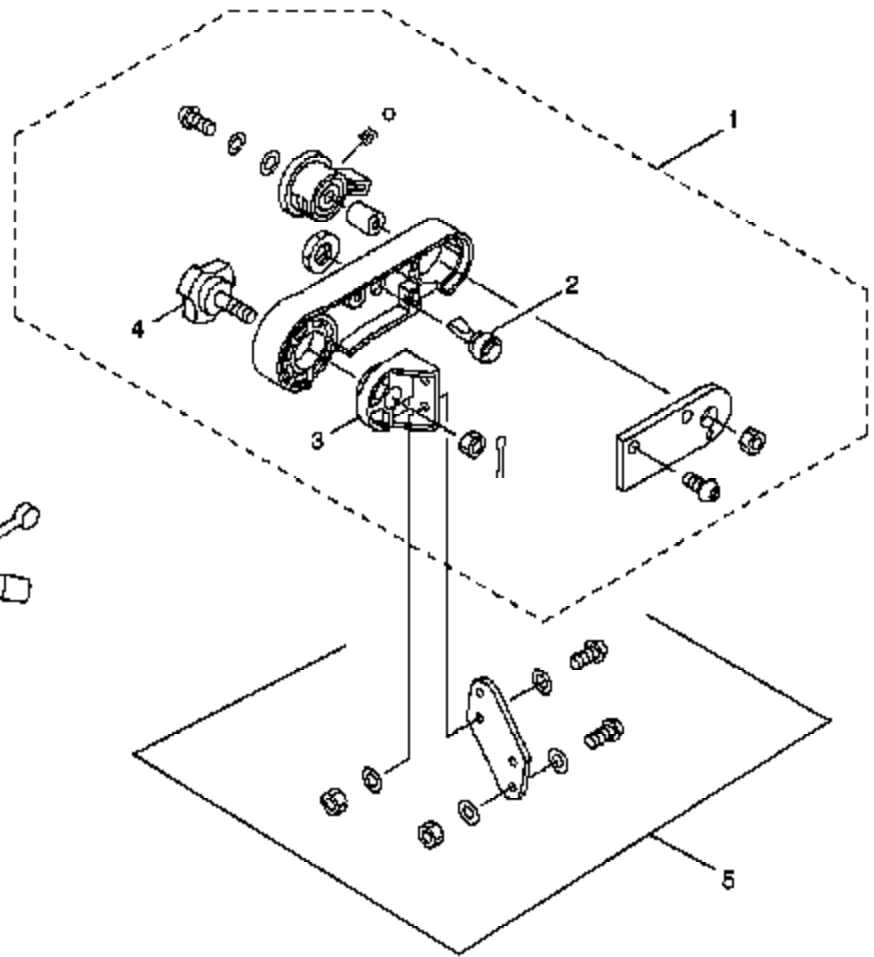

**⚠ WARNING**

All repairs, adjustments and maintenance not described in the Operator's Manual must be performed by qualified service personnel.

Ref #	Part Number	Qty	Description
2	110052133		Cylinder
3	110092521		Gasket
4	110602350		Gasket
5	140022239		Crankcase
6	140022240		Crankcase
7	920452005		Bearing
8	920492076		Oil Seal
9	530058381		Bolt
10	214b0608		Screw
11	223b0630		Screw
12	551a0610		Dowel Pin
13	751q0600		Gasket
14	130012121	BP400 Gas Blower	Piston
15	130022065	Engine Assembly	Piston Pin
16	530094023		Piston Ring Set
17	530058389		Crankshaft Assy. (Incl. #18)
18	530094027		Needle Bearing
19			Shim
	920252134		Shim 0.10mm
	920252135		Shim 0.20mm
	530094030		Shim 0.40mm
	530058394		Shim 0.60mm
20	920332058		Snap Ring
21	490892298		Shroud-Heat Shield
22	530058397		Bolt
23	490062051		Boot
24	530058399		Flywheel
25	530094085		Spark Plug Cap
26	530094086		Terminal
27	530089445		Ignition Coil Assy.
28	260112321		Leadwire
29	920222147		Washer
30	920382078		Key
31	920592233		Tube
32	530058407		Spark Plug
33	920712077		Grommet
34	530094080		Bolt
35	314r1000		Nut
36	490882380		Assy-Recoil Starter
37	130702064		Rope Guide
38	131692386		Plate
39	320992210		Recoil Starter Case
40	530058415		Recoil Spring
41	530058416		Grip
42	591012085		Pulley
43	591062117		Rope
44	920092218		Screw
45	922002019		Washer
46	920092285		Screw
47	530058422		Screw
48	490802155		Starter Pulley
49	131652070		Pawl
50	920332010		Snap Ring
51	921442046		Return Spring
52	315b0800		Nut
53	410b0800		Washer

---

Ref #	Part Number	Qty	Description
54	490892370		Shroud

---

BP400 Gas Blower Page 9 of 11  
Engine Assembly

**⚠ WARNING**

All repairs, adjustments and maintenance not described in the Operator's Manual must be performed by qualified service personnel.