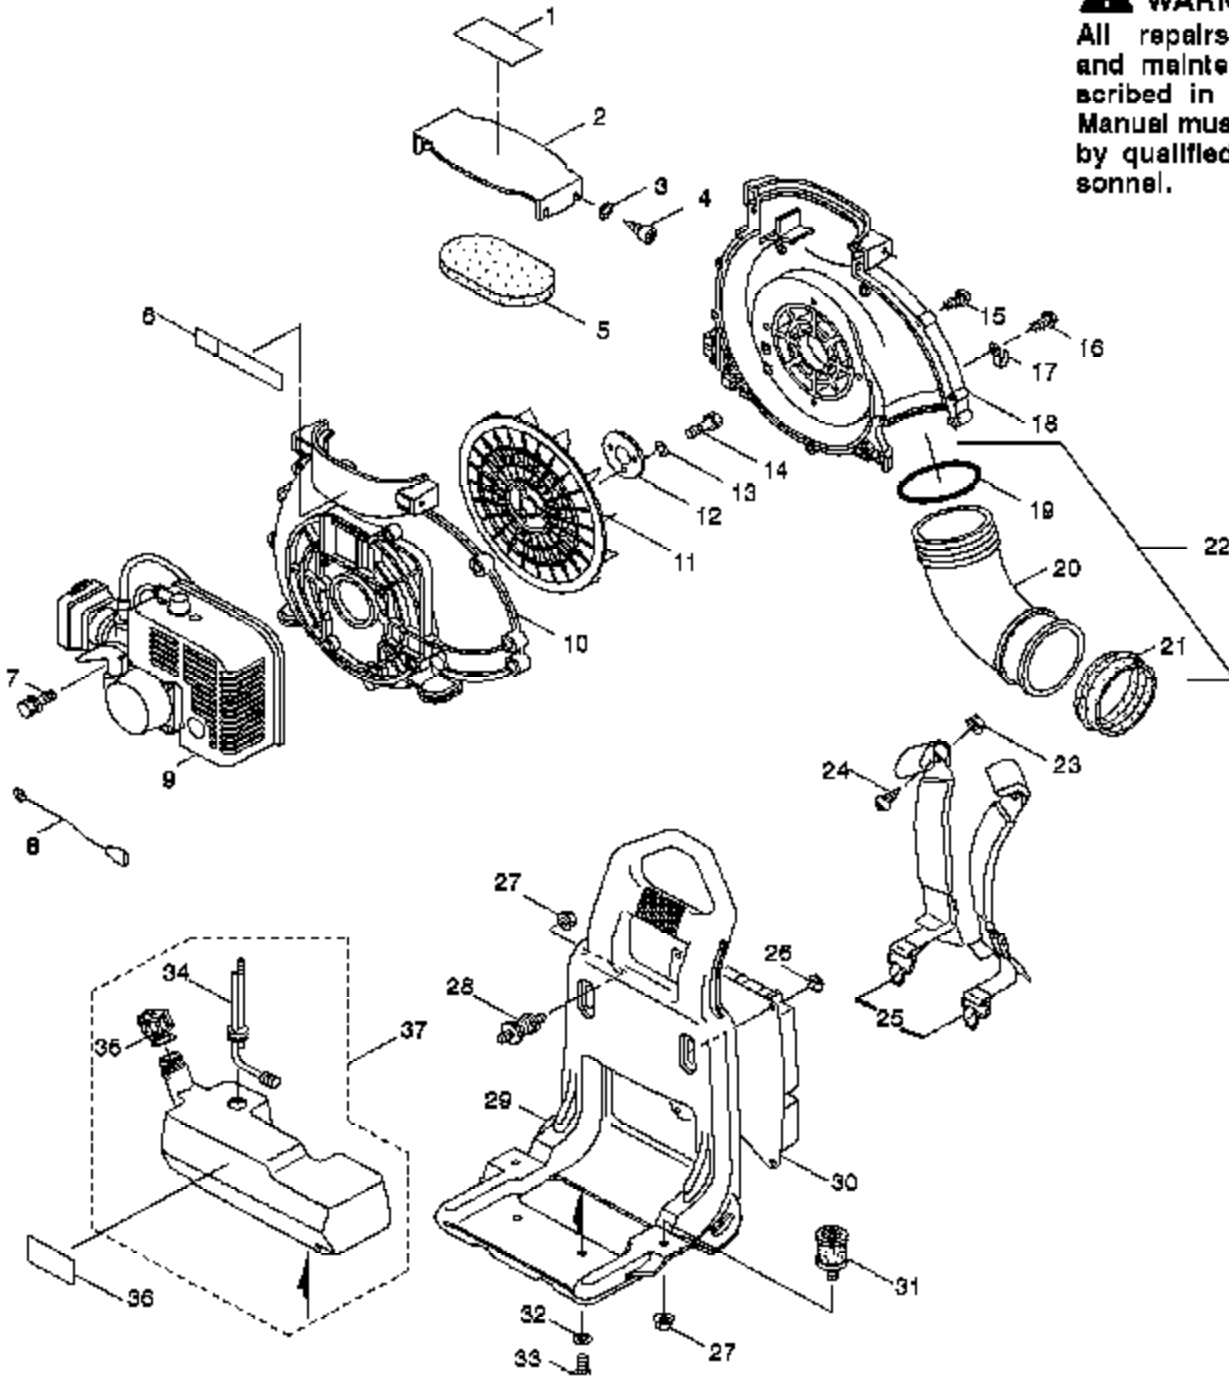

**⚠ WARNING**

All repairs, adjustments and maintenance not described in the Operator's Manual must be performed by qualified service personnel.

---

Ref #	Part Number	Qty	Description
1	530058481		Tube - Flex
2	530058482		Tube - Base
3	530058483		Tube - Middle
4	530058484		Nozzle
5	530058485		Clamp - Wire Lg.
6	530058486		Clamp - Wire Sm.
7	530058487		Scrench
8	530088812		Manual

---

BP400 Gas Blower Page 2 of 11  
Attachments

**⚠ WARNING**

All repairs, adjustments and maintenance not described in the Operator's Manual must be performed by qualified service personnel.

Ref #	Part Number	Qty	Description
1	530058370		Label - Model/Inst. (Not a serviceable part)
2	530058351		Cover
3	530058352		Washer - Cover screw
4	530058353		Screw - Cover
5	530058350		Packing
6	530058371		Label - Warning (Not a serviceable part)
7	530058337		Bolt
8	530058338		Ground Wire
9	530058336		Shroud
10	530058339		Fan Housing - Rear
11	530058341		Impeller
12	530058342		Plate - Impeller
13	530058343		Washer - Spring
14	530058344		Bolt
15	530058346		Screw - Fan Housing
16	530058354		Screw - Clamp
17	530058345		Clamp
18	530058340		Fan Housing-Front
19	530058347		O-Ring (large)
20	530058348		Tube - Blower Outlet
21	530058349		Joint - Rubber
22	530071388		Kit-Tube & O-Ring (Incl. 19,20,21)
23	530058358		Nut
24	530058357		Bolt
25	530058356		Assy. - Shoulder Strap
26	530058363		Fastener - Pad
27	530058360		Nut
28	530058359		Isolator - Top
29	530058355		Frame
30	530058362		Pad - Cushion
31	530058361		Isolator - Bottom
32	530058368		Washer
33	530058369		Screw
34	530058367		Fuel Filter Assy.
35	530058366		Fuel Cap Assy.
36	530058372		Label-Fuel (Caution) (Not a serviceable part)
37	530058364		Fuel Tank Assy. (Incl. 32,33,34 & 39)