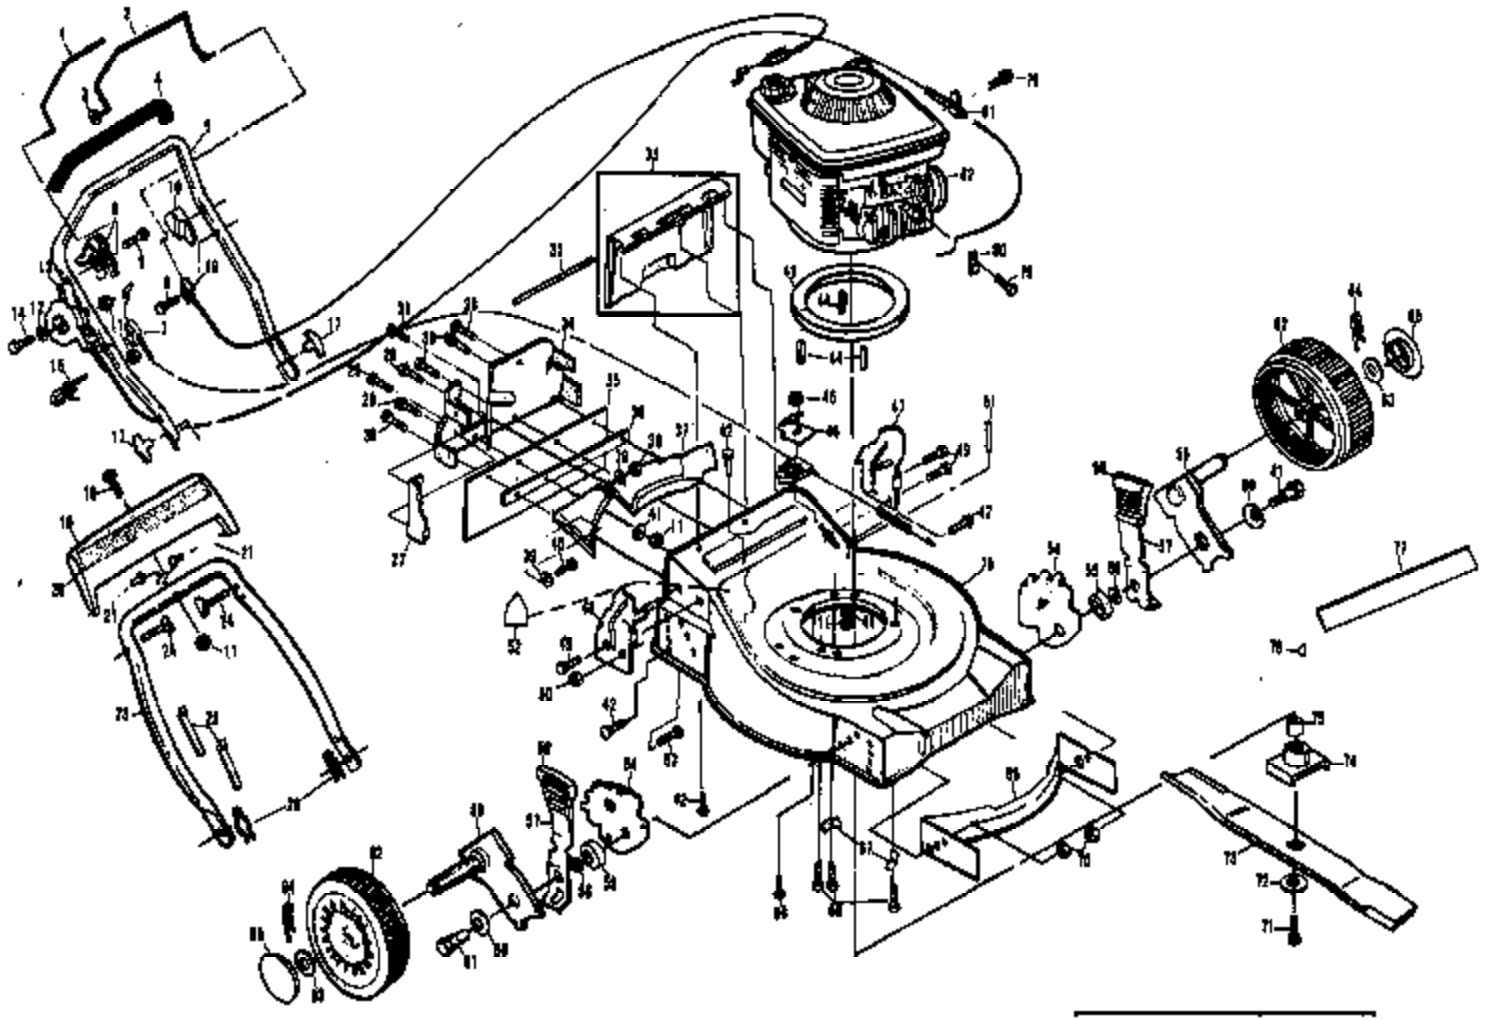

XE840PAR Tractor Page 2 of 5
DRIVE ASSEMBLY

Ref #	Part Number	Qty	Description
1	532800637		Drive Bar
2	532800636		Engine Control Bar
3	532050806		Flat Washer
4	532850724		Handle Grip
5	532800326		Upper Handle
6	532850042		Drive Control Actuator
7	532751274		Drive Cable Assembly
8	532085768		Hex Thread Rolling Screw
9	532036953		Self Tapping Screw
10	532850041		Zone Control Actuator
11	532063601		Locknut
12	532085723		Flat Washer
13	532851463	XE840PAR	Trim Plate 4.0 of 5
14	532085692	MOWER HOUSING ENGINE	Machine Screw
15	532800357		Rope Guide
16	532800613		Engine Control Cable Assembly
17	532063688		Handle Knob
18	532085436		Hex Washer Head Machine
19	532800542		Trim Plate
20	532800786		Trim Plate Decal 4.0 HP
21	532085529		Nylon Bushing
22	532085825		Tapping Screw
23	532800481		Lower Handle
24	532058714		Handle Bolt
25	532066426		Wire Tie
26	532051793		Hairpin Cotter
27	532850712		Side Baffle
28	532081283		Self Tapping Screw
29	532086779		Hex Head Screw
30	532054583		Hex Tapping Screw
31	532076399		Hex Washer Head Machine Screw
32	532750328		Hinge Rod
33	532048137		Rear Door Kit
34	532800781		Back Plate
35	532088366		Rear Skirt
36	532088368		Backing Strip
37	532850061		Rear Baffle
38	532074189		Locknut
39	532010102		Flat Washer
40	532081276		Hex Washer Head Tapping Screw
41	532002084		Washer
42	532054583		Hex Tapping Screw
43	532850988		Engine Spacer
44	532850987		Engine Bushing
45	532054509		Keps Nut
46	532750346		Bracket Cover
47	532800594		Handle Bracket Assembly (Left)
48	532800593		Handle Bracket Assembly (Right)
49	532055187		Thread Cutting Screw
50	532063124		Locknut
51	532053830		Carriage Bolt
52	532095463		Danger Decal
53	532066238		Carriage Bolt
54	532850904		Wheel Adjusting Bracket
55	532084920		Spacer
56	532088348		Flat Washer