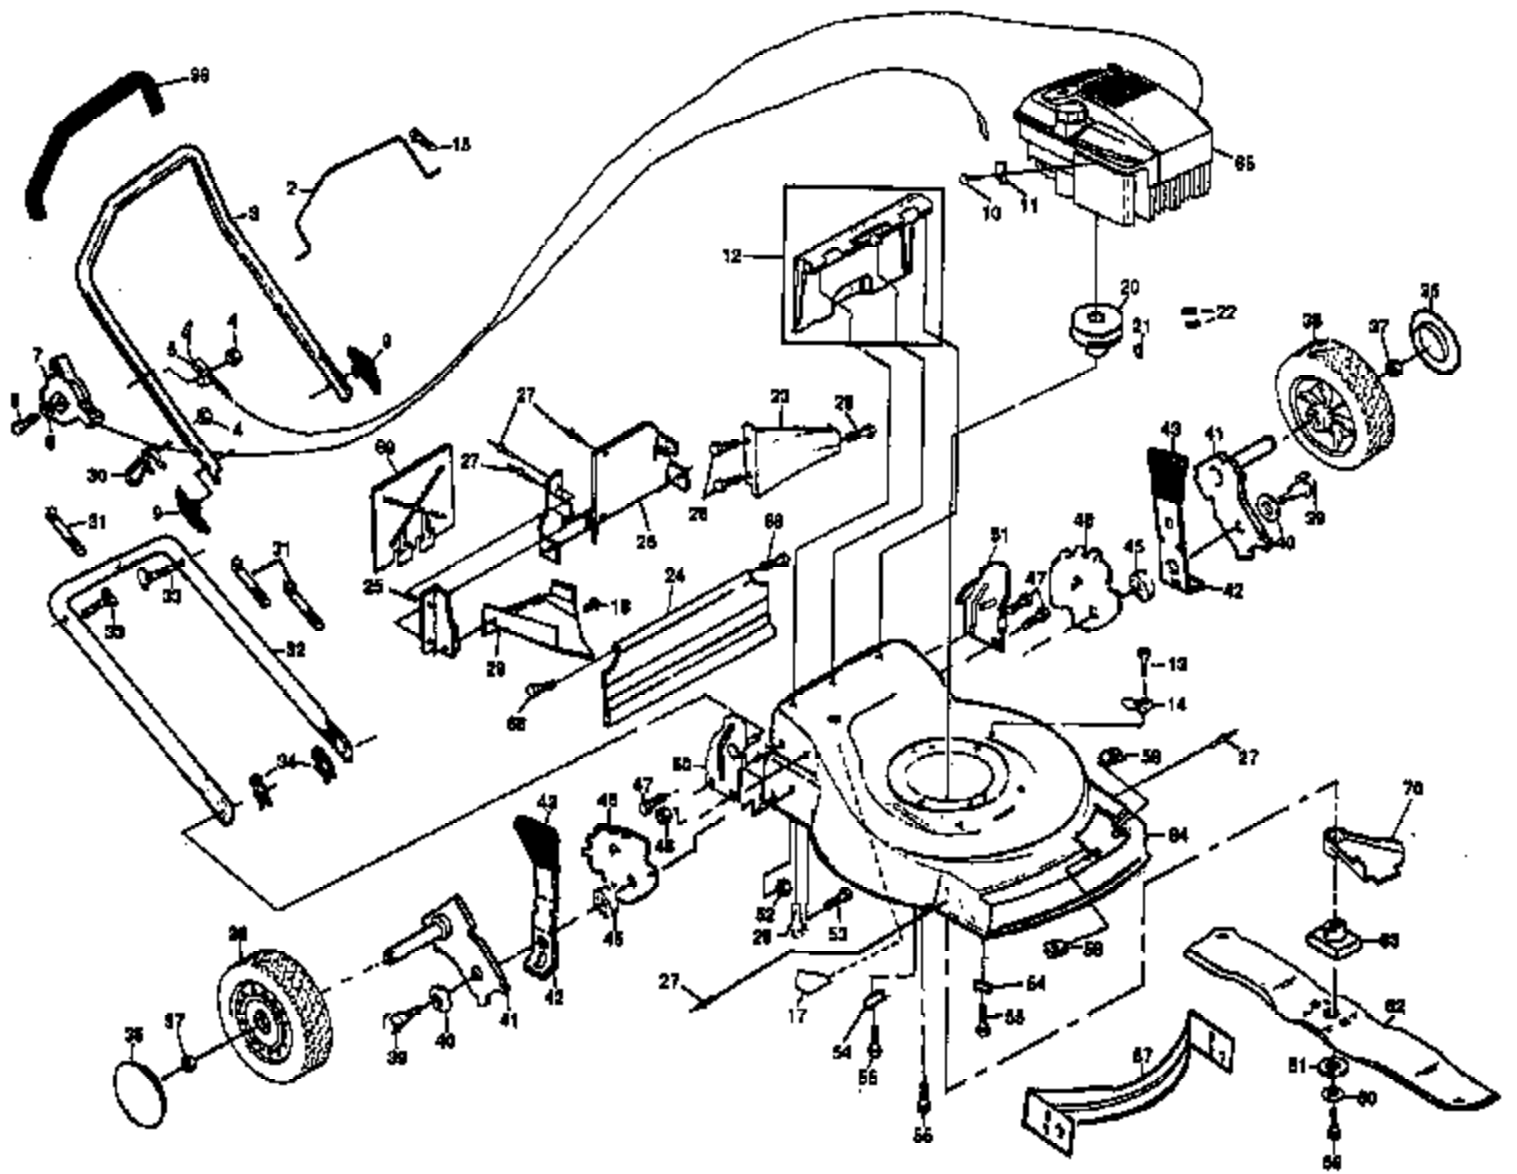

Ref #	Part Number	Qty	Description
2	532801784		Control Bar
3	532125271		Upper Handle
4	532063601		Locknut
5	532130861		Engine Zone Control Cable
6	532085723		Washer
7	532132536		Throttle Control
8	532085692		Machine Screw 1/4-20 x 2-1/8
9	532063688		Handle Knob
10	532083816		Screw #10 x 5/8
11	532213146		Cable Clamp (Engine) These parts must be purchased through an authorized Briggs & Stratton dealer.
12	532128732		Rear Door Kit
13	532750097	PP850PX Mower Page 6 of 7	Hex Washer Head Screw #10-24 x 1/2
14	532087930	MOWER HOUSING, ENGINE	Housing, Cable Guide
15	532851552		Self-tapping Screw #10-24 x .625
17	532107339		Danger Decal
18	532086344		Screw
20	532084596		Engine Pulley
21	532087677		Hi Pro Key #505
22	532059708		Set Screw 1/4-20 x 5/16
23	532125348		Baffle, Rear
24	532128796		Rear Skirt
25	532125347		Side Baffle
26	532125366		Back Plate
27	532128415		Pop Rivet
28	532054583		Screw Hex Head 1/4-20 x 1/2
29	532125346		Discharge Baffle
30	532132001		Rope Guide
31	532066426		Wire Tie
32	532125377		Lower Handle
33	532131959		Handle Bolt
34	532051793		Hairpin Cotter
35	532077400		Hubcap
36	532850724		Grip, Handle, Foam, Corduroy
37	532083923		Hex Flange Locknut 3/8-16
38	532134781		Wheel & Tire Assembly 9.00 x 2.00
39	532084921		Shoulder Bolt
40	532062335		Belleville Washer
41	532125169		Axle Arm
42	532125168		Selector Spring
43	532132800		Selector Knob
45	532084920		Spacer
46	532850904		Wheel Adjusting Bracket
47	532055187		Self-tapping Screw 5/16-18 x 3/4
48	532063124		Locknut 5/16-18
50	532125193		Handle Bracket (Right)
51	532125305		Handle Bracket (Left)
52	532751592		Locknut 3/8-16
53	532070505		Carriage Bolt 5/16-18 x 5/8
54	532125078		Engine Washer
55	532850998		Hex Head Thread Rolling Screw 3/8-16 x 1
57	532125345		Front Baffle
58	532075449		Speed Nut (U Type)
59	532851084		Hex Head Machine Screw 3/8-24 x 1-3/8 Gr. 8
60	532850263		Helical Lock Washer