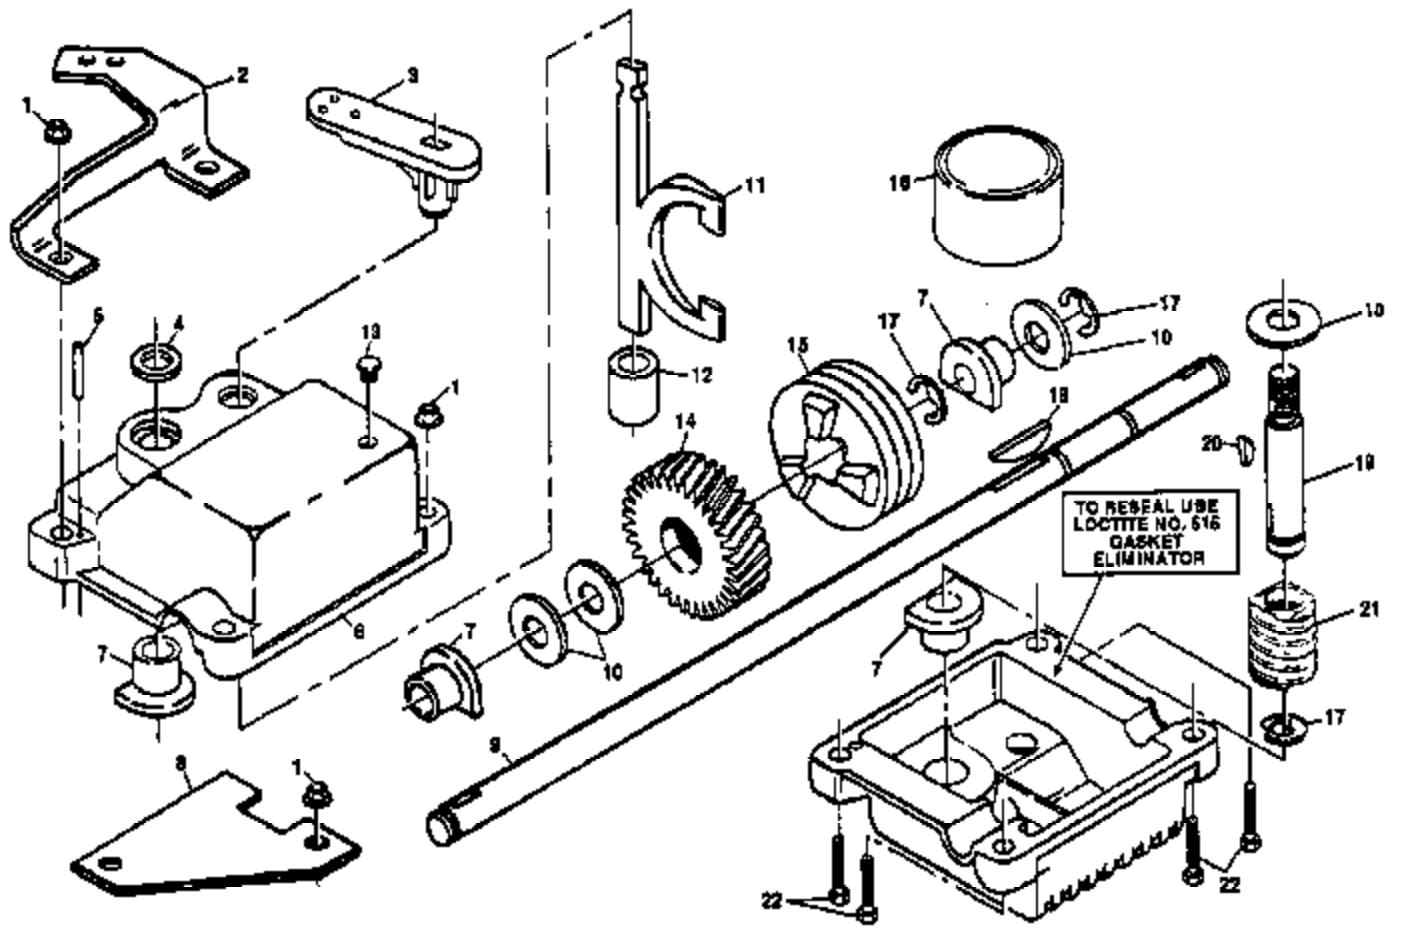

Ref #	Part Number	Qty	Description
1	532133051		Drive Control
2	532074189		Locknut #10-24
3	532750029		Pan Head Machine Screw #10-24 x 2
4	874760444		Hex Head Bolt 1/4-20 x 2-3/4
5	532077400		Hubcap
6	532085179		Retainer Clip
7	532052160		Washer
8	532134613		Wheel & Tire Assembly 8.00 x 1-3/4
9	812000003		E-ring
10	532074507		Pinion
11	532076401		Dust Cover
12	532132800		Selector Knob
13	532851032		Wheel Adjuster Assembly (Left)
14	532851031		Wheel Adjuster Assembly (Right)
16	532063601		Locknut
17	532065692		Woodruff Key #3
18	532083632		Spring
19	532068038		Locknut 1/4-20
20	532075192		Spring
22	532132232		Gear Case Assembly
23	532131482		Drive Pulley
24	532132010		Locknut
25	532750108		Pan Head Self-tapping Screw #10-24
26	532083700		Cable Clamp
27	532133215		Drive Cover
28	532075725		Pan Head Machine Screw #10-24 x 2-3/4
29	874981028		Pan Head Machine Screw #10-24 x 1-3/4
32	532083691		V-Belt
34	532133413		Frame Grass Bag 2-1/2
35	532134724		Grass Bag 2-1/2 Soft
38	532086012		Drive Shaft Cover

PP850PX Mower Page 2 of 7  
DRIVE ASSEMBLY

Ref #	Part Number	Qty	Description
1	73510400		Locknut, Keps 1/4-20
2	85177X004		Bracket, Adjusting
3	131483		Shifter
4	057072		Seal
5	057388		Pin, Grooved 1/8 x 1/2
6	048281		Gear Case Halves, Upper and Lower (Includes Key #4, 5 and 7)
7	077881		Bearing
8	81585X004		Bracket, Spring
9	750430		Drive Shaft
10	057079		Washer, Hardened
11	131484		Yoke, Clutch
12	131485		Bushing
13	086447		Plug
14	133804		Gear, Helical
15	750436		Jaw, Clutch
16	750355		Grease
17	STD581050		E-Ring
18	850848		Key, Hi-Pro
19	131481		Shaft, Worm
20	065692		Key, Woodruff, #3
21	530083680		Worm
22	STD522512		Screw, Hex Head 1/4-20 x 1-1/4