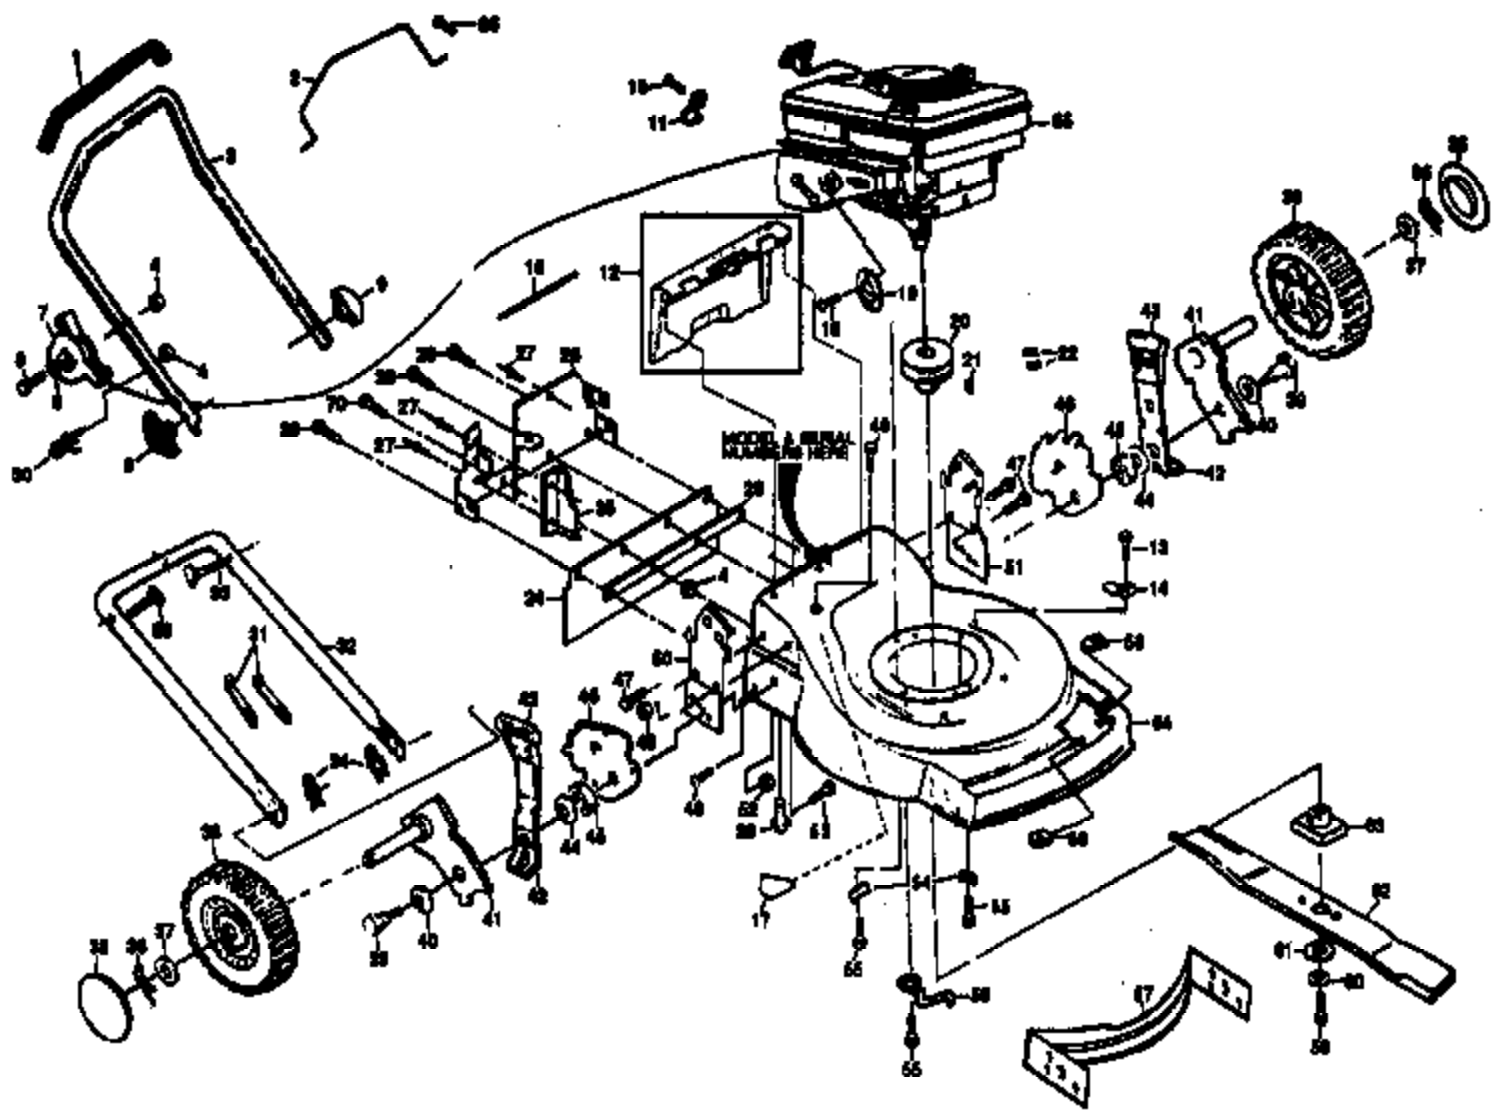

Ref #	Part Number	Qty	Description
1	532850724		Handle Grip
2	532801775		Control Bar
3	532125266		Upper Handle
4	532063601		Locknut
6	532085723		Washer
7	532851464		Throttle Control
8	532851185		Machine Screw 1/4-20 x 2-3/4
9	532063688		Handle Knob
10	532083816		Screw #10 x 5/8
11	532213146		Cable Clamp (Engine) These parts must be purchased through an authorized Briggs & Stratton dealer.
12	532129898		Rear Door Kit
13	532750097	PP850PEA Mower Page 6 of 7	Hex Washer Head Screw #10-24 x 1/2
14	532087930	MOWER HOUSING, ENGINE	Housing, Cable Guide
16	532851738		Hinge Rod
17	532107339		Danger Decal
18	532093705		Screw #8-32 x 3/8 These parts must be purchased through an authorized Briggs & Stratton dealer.
19	532223290		Muffler Deflector These parts must be purchased through an authorized Briggs & Stratton dealer.
20	532084596		Engine Pulley
21	532087677		Hi Pro Key #505
22	532059708		Set Screw 1/4-20 x 5/16
23	532125224		Backing Strip
24	532130444		Rear Skirt
25	532125222		Side Baffle
26	532125267		Back Plate
27	532128415		Pop Rivet
28	532054583		Hex Head Tapping Screw 1/4-20 x 1/2
30	532800357		Rope Guide
31	532066426		Tie Wire
32	532125268		Lower Handle
33	532058714		Handle Bolt
34	532051793		Hairpin Cotter
35	532800544		Hubcap
36	532085179		Retainer Clip
37	532052160		Washer
38	532851071		Wheel & Tire Assembly 9.00 x 2.00
39	532084921		Shoulder Bolt
40	532062335		Belleville Washer
41	532125172		Axle Arm
42	532125168		Selector Spring
43	532077865		Selector Knob
44	532088348		Washer
45	532084920		Spacer
46	532850904		Wheel Adjusting Bracket
47	532055187		Self-tapping Screw 5/16-18 x 3/4
48	532063124		Locknut 5/16-18
49	532054583		Hex Tapping Screw 1/4-20 x 1/2
50	532125269		Handle Bracket (Right)
51	532125270		Handle Bracket (Left)
52	532751592		Locknut 3/8-16
53	532066238		Carriage Bolt 5/16-18 x 5/8
54	532125078		Engine Washer