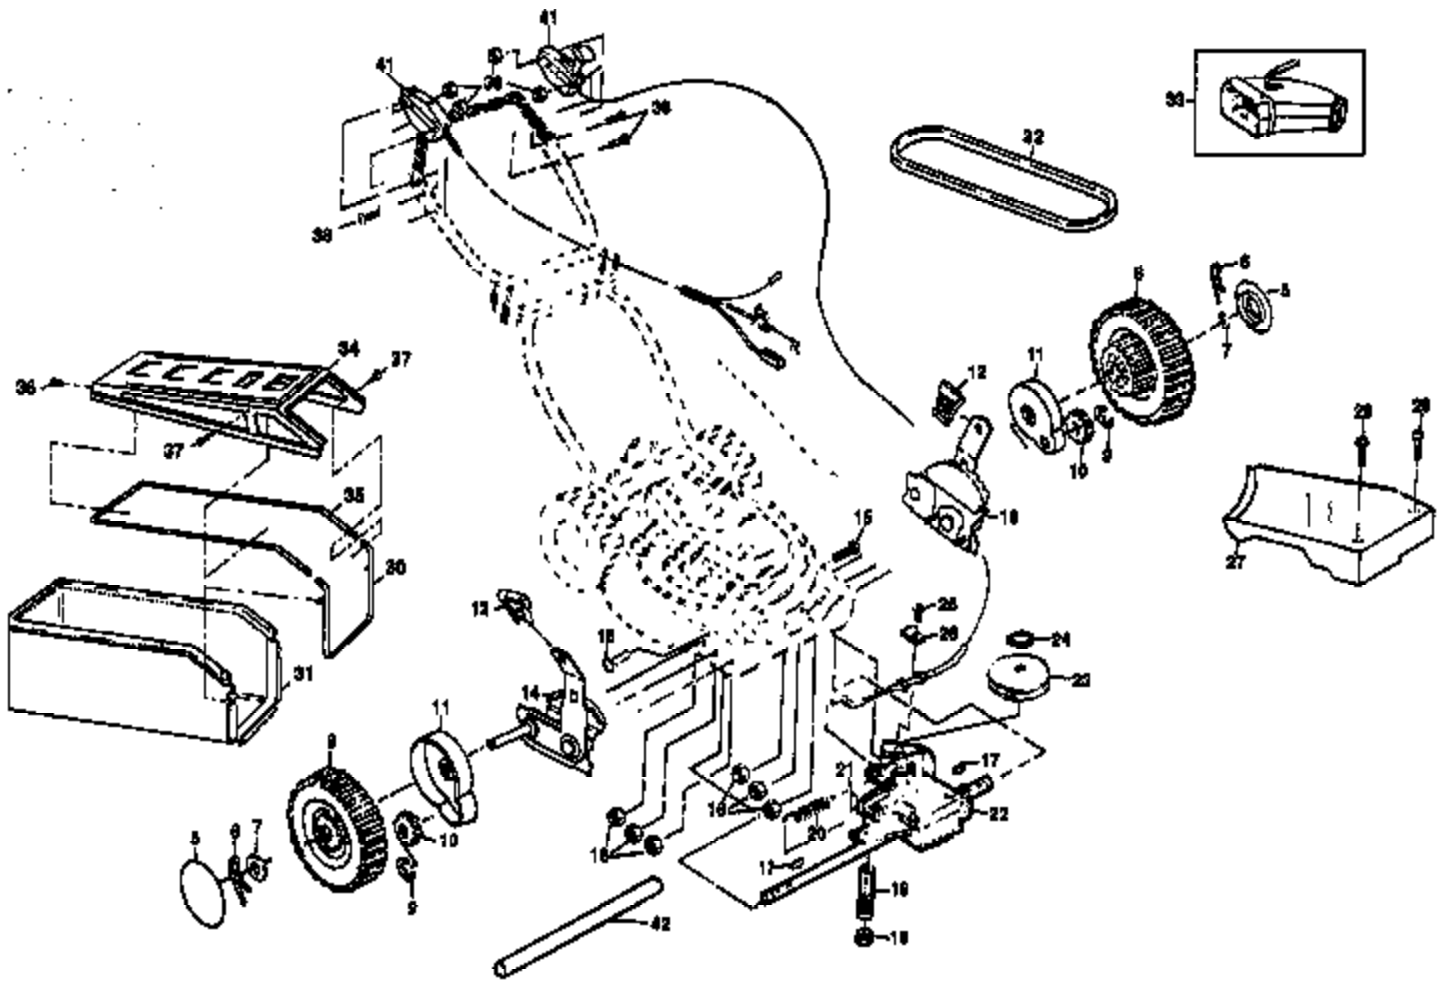

PP850PEA MowerPage 2 of 7
BATTERY MOUNTING

Ref #	Part Number	Qty	Description
1	532851098		Engine Control
2	532063601		Locknut 1/4-20
5	532800543		Hubcap
6	532085179		Retainer Clip
7	532052160		Washer
8	532850986		Wheel & Tire Assembly 8.00 x 1-3/4
9	532053753		E-ring
10	532074507		Pinion
11	532076401		Dust Cover
12	532077865		Selector Knob
13	532851032		Wheel Adjuster Assembly (Left)
14	532851031		Wheel Adjuster Assembly (Right)
15	532061528		Pan Head Machine Screw 1/4-20 x 3/4
16	532063601		Locknut
17	532065692		Woodruff Key #3
18	532083632		Spring
19	532068038		Locknut 1/4-20
20	532075192		Spring
21	532057076		Woodruff Key #213
22	532751001		Gear Case Assembly
23	532083681		Drive Pulley
24	532074976		Retaining Ring
25	532750108		Pan Head Self-tapping Screw #10-24
26	532083700		Cable Clamp
27	532083590		Drive Cover
28	532075725		Pan Head Machine Screw #10-24 x 2-3/4
29	532069411		Pan Head Machine Screw #10-24 x 1-3/4
30	532851735		Catcher Frame
31	532801779		Grass Catcher
32	532083691		V-Belt
34	532851739		Catcher Top
35	532851658		Tube Catcher
36	532036953		Screw Self-Tapping #10-24 x .625
37	532750634		Screw Tapping #10-24 x .38
38	532085692		Machine Screw 1/4-20 x 2-1/2
39	532053490		Locknut 1/4-20
41	532128378		Drive Control
42	532086012		Drive Shaft, Cover
	532127942		Decal (Drive Cover) Not Shown.

Ref #	Part Number	Qty	Description
55	532850998		Hex Head Thread Rolling Screw 3/8-16 x 1
56	532851000		Belt Snubber
57	532125238		Front Baffle
58	532075449		Speed Nut (U Type)
59	532851084		Hex Head Machine Screw 3/8-24 x 1-3/8 Gr. 8
60	532850263		Helical Lock Washer
61	532851074		Hardened Washer
62	532850973		Blade 22"
63	532851514		Blade Adapter
64	532130831		Lawn Mower Housing Kit (Inc. 17)
66	532026953		Screw #10-24 x .625
70	532086779		Screw, Hex, Head Machine 1/4-20
	532129925		Rear Drive Seal Not Shown.
	532801778		Operator's Manual (English) Not Shown.
	532851101		Decal Elec. Start (Engine) Not Shown.