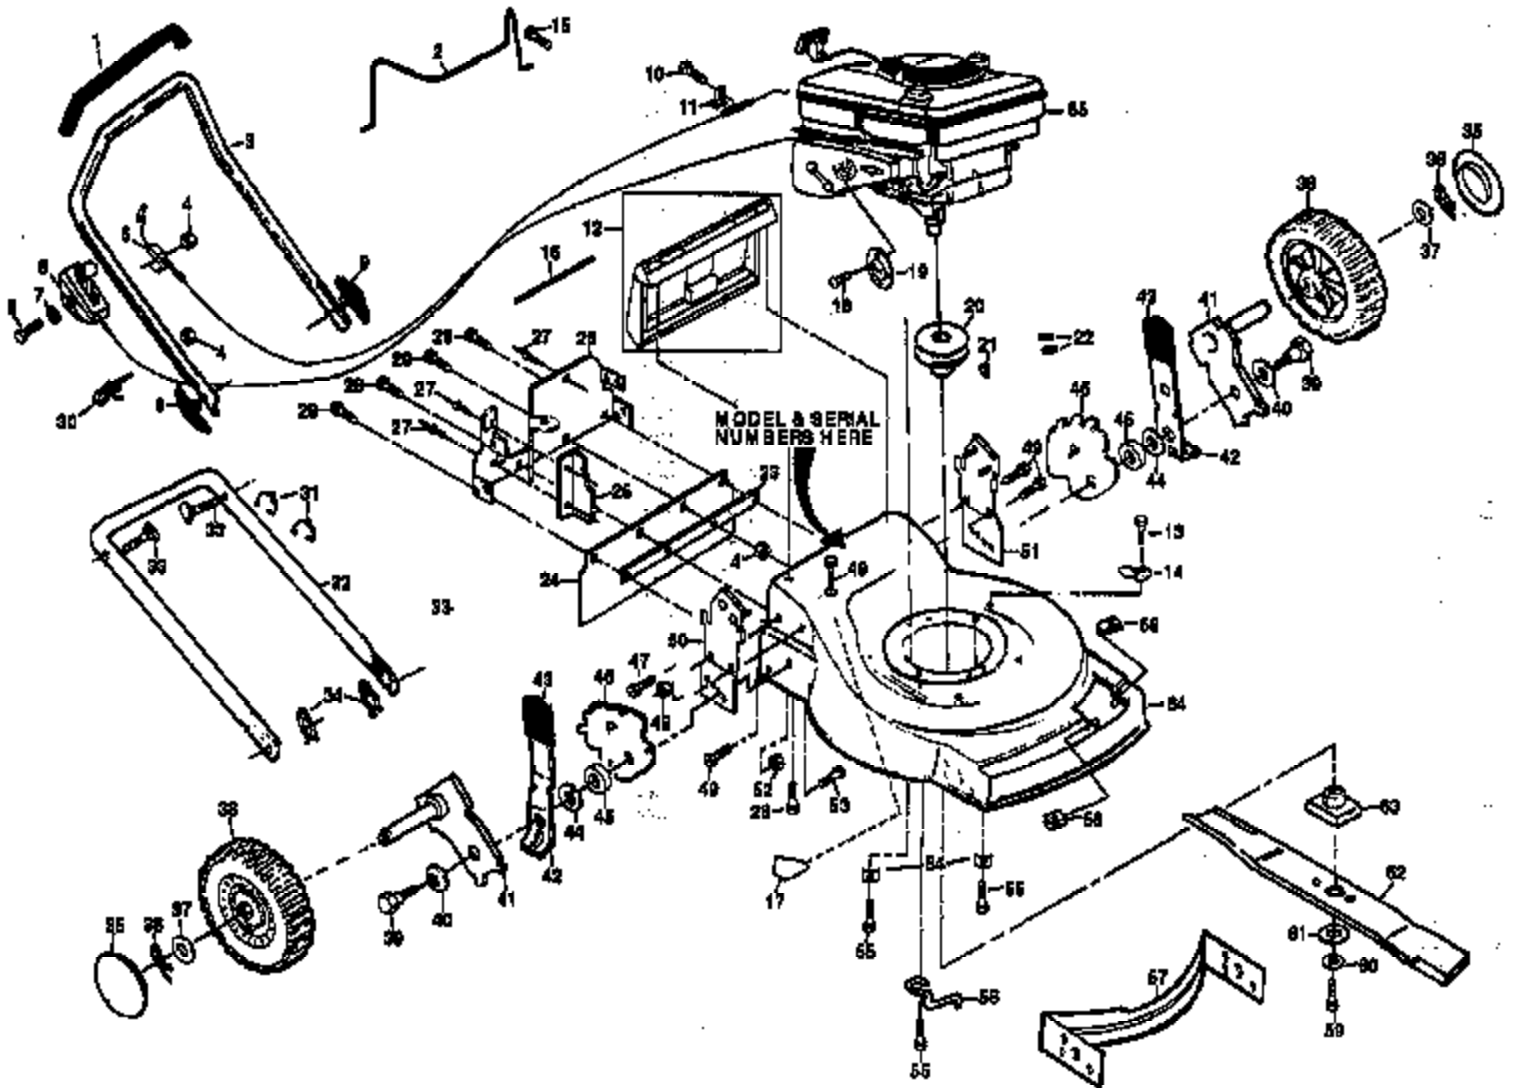

Ref #	Part Number	Qty	Description
1	532850724		Handle Grip
2	532801784		Control Bar
3	532125271		Upper Handle
4	532063601		Locknut
5	532851809		Engine Zone Control Cable
6	532851464		Throttle Control
7	532085723		Washer
8	532086261		Machine Screw 1/4-20 x 2-1/8
9	532063688		Handle Knob
10	532083816		Screw #10 x 5/8
11	532213146		Cable Clamp (Engine) These parts must be purchased through an authorized Briggs & Stratton dealer.
12	532129898		Rear Door Kit
13	532750097		Hex Washer Head Screw #10-24 x 1/2
14	532087930		Housing Cable Guide
15	532036953		Self-tapping Screw #10-24 x 5/8
16	532851738		Hinge Rod
17	532107339		Danger Decal
18	532093705		Screw #8-32 x 3/8 These parts must be purchased through an authorized Briggs & Stratton dealer.
19	532223290		Muffler Deflector These parts must be purchased through an authorized Briggs & Stratton dealer.
20	532084596		Engine Pulley
21	532087677		Hi Pro Key #50
22	532659708		Set Screw 1/4-20 x 5/16
23	532125224		Backing Strip
24	532130444		Rear Skirt
25	532125240		Side Baffle
26	532125272		Back Plate
27	532128415		Pop Rivet
28	532054583		Hex Head Tapping Screw 1/4-20 x 1/2
29	532086779		Hex Head Machine Screw 1/4-20
30	532800357		Rope Guide
31	532085827		Cable Clip
32	532125268		Lower Handle
33	532058714		Handle Bolt
34	532051793		Hairpin Cotter
35	532800344		Hubcap
36	532085179		Retainer Clip
37	532052160		Washer
38	532851071		Wheel & Tire Assembly 9.00 x 2.00
39	532084921		Shoulder Bolt
40	532062335		Belleville Washer
41	532125172		Axle Arm
42	532125168		Selector Spring
43	532077865		Selector Knob
44	532088348		Washer
45	532084920		Spacer
46	532850904		Wheel Adjusting Bracket
47	532055187		Self-tapping Screw 5/16-18 x 3/4
48	532063124		Locknut 5/16-18
49	532054583		Hex Tapping Screw 1/4-20 x 1/2
50	532125269		Handle Bracket (Right)
51	532125270		Handle Bracket (Left)

PP850PA Mower Page 4 of 5
MOWER HOUSING, ENGINE