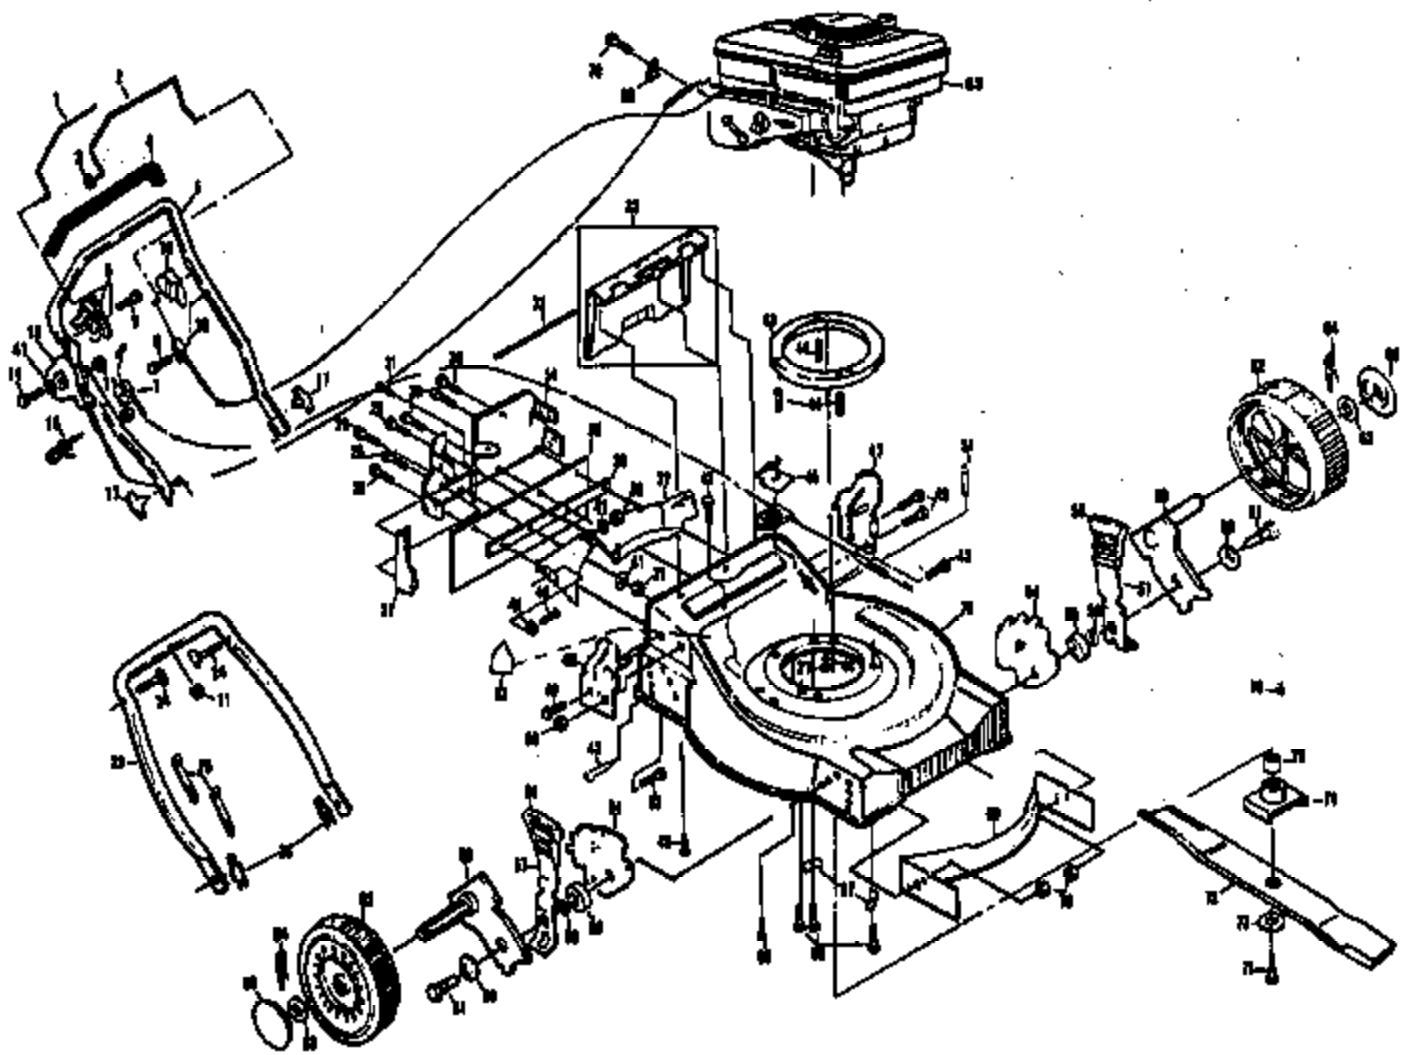

PP845PA Mower Deck 2 of 5
DRIVE SHAFT CATCHER FI

Ref #	Part Number	Qty	Description
1	532800637		Drive Bar
2	532801790		Engine Control Bar
3	532050806		Flat Washer
4	532850724		Handle Grip
5	532125271		Upper Handle
6	532850042		Drive Control Actuator
7	532851915		Drive Cable Assembly
8	532085768		Thread Rolling Screw #10-24 x 3/4
9	532036953		Self-tapping Screw #10-24 x 5/8
10	532850041		Zone Control Actuator
11	532063601		Locknut 1/4-20
13	532851707		Throttle Control
14	532085692		Machine Screw 1/4-20 x 2-1/8
15	532800357		WASHER & B/S E
16	532851706		Engine Zone Control Cable
17	532063688		Handle Knob
21	532053490		Locknut 1/4-20
23	532125268		Lower Handle
24	532058714		Handle Bolt 5/16-18 x 1-3/4
25	532066426		Wire Ties
26	532051793		Hairpin Cotter
27	532125222		Side Baffle
28	532128415		Pop Rivet
29	532086779		Hex Head Screw 1/4-20 x 3/4
30	532054583		Hex Tapping Screw 1/4-20 x 1/2
31	532076399		Hex Washer Head Machine Screw #10-24 x 9/16
32	532851738		Hinge Rod
33	532129898		Rear Door Kit
34	532125274		Back Plate
35	532130444		Rear Skirt
36	532125224		Backing Strip
37	532850061		Rear Baffle
38	532074189		Locknut
40	532081276		Hex Washer Head Tapping Screw #10-24 x 1/2
41	532085723		Washer
42	532054583		Hex Tapping Screw 1/4-20 x 1/2
43	532050988		Engine Spacer
44	532850987		Engine Bushing
46	532750346		Bracket Cover
47	532125270		Handle Bracket Assembly (Left)
48	532125269		Handle Bracket Assembly (Right)
49	532055187		Thread Cutting Screw 5/16-18 x 3/4
50	532063124		Locknut 5/16-18
51	532053830		Carriage Bolt 1/4-20 x 1/2
52	532107339		Danger Decal
53	532066238		Carriage Bolt 5/16-18 x 5/8
54	532850904		Wheel Adjusting Bracket
55	532084920		Spacer
56	532088348		Washer
57	532125168		Selector Spring
58	532087877		Selector Knob
59	532125172		Axle Arm Assembly
60	532062335		Belleville Washer
61	532084921		Shoulder Bolt 3/8-16
62	532850957		Wheel & Tire Assembly 8.0 x 1.75
63	532052160		Washer