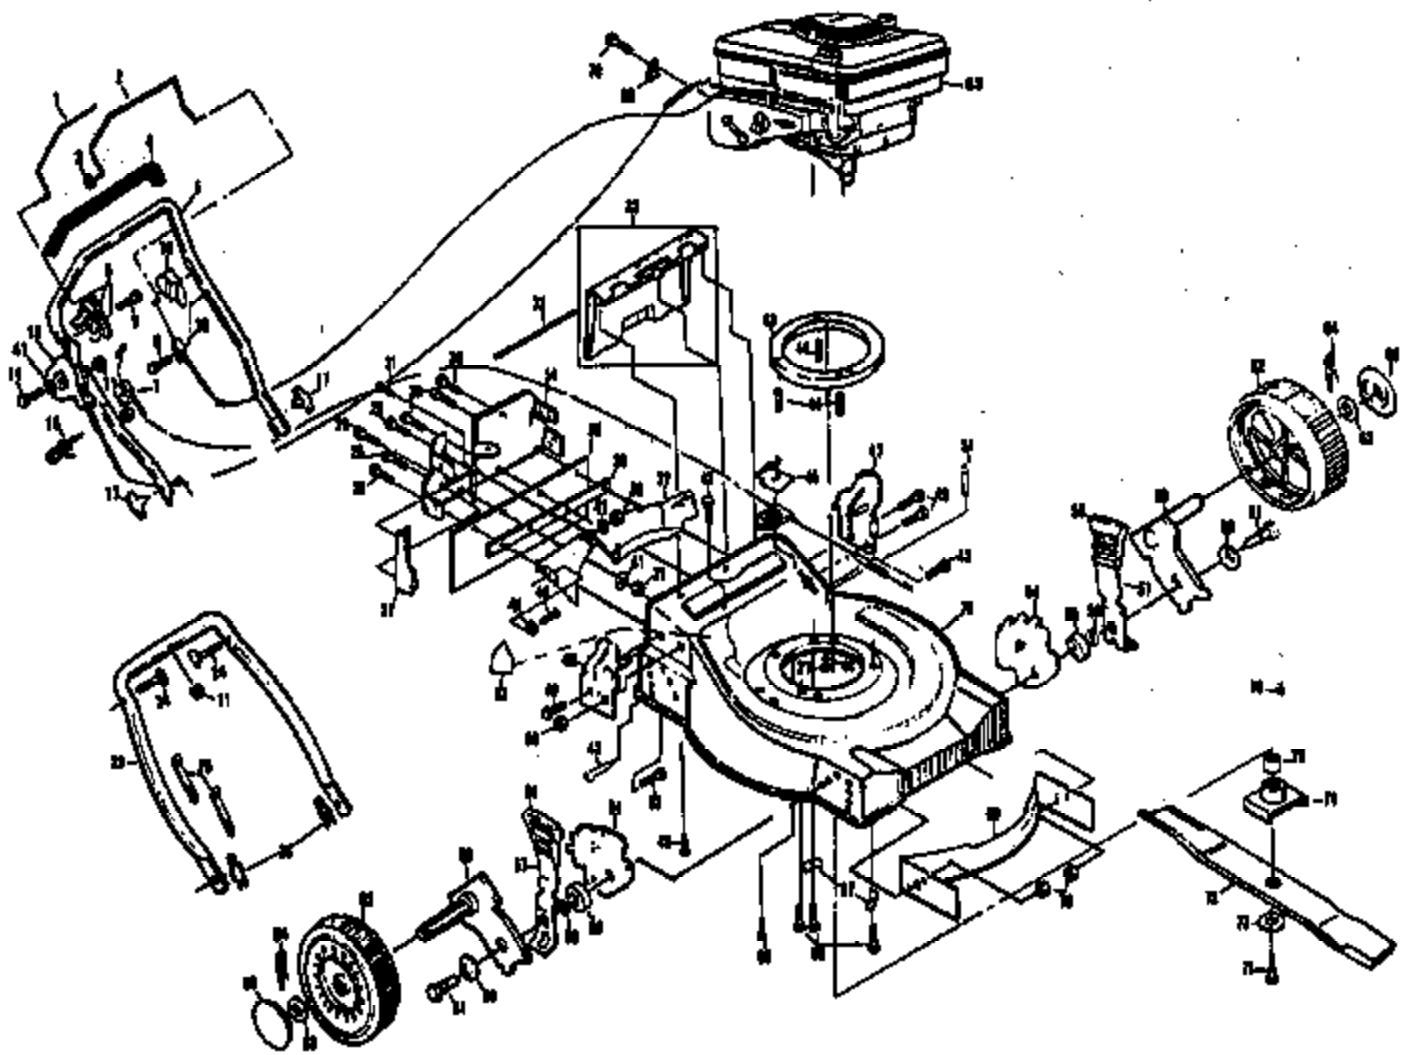

Ref #	Part Number	Qty	Description
1	532800637		Drive Bar
2	532801790		Engine Control Bar
3	532050806		Flat Washer
4	532850724		Handle Grip
5	532125271		Upper Handle
6	532850042		Drive Control Actuator
7	532851915		Drive Cable Assembly
8	532085768		Thread Rolling Screw #10-24 x 3/4
9	532036953		Self-tapping Screw #10-24 x 5/8
10	532850041		Zone Control Actuator
11	532063601		Locknut 1/4-20
13	532851707		Throttle Control
14	532085692		Machine Screw 1/4-20 x 2-1/8
15	532800357		MOWER HOUSING & B/S E
16	532851706		Engine Zone Control Cable
17	532063688		Handle Knob
21	532053490		Locknut 1/4-20
23	532125268		Lower Handle
24	532058714		Handle Bolt 5/16-18 x 1-3/4
25	532066426		Wire Ties
26	532051793		Hairpin Cotter
27	532125222		Side Baffle
28	532128415		Pop Rivet
29	532086779		Hex Head Screw 1/4-20 x 3/4
30	532054583		Hex Tapping Screw 1/4-20 x 1/2
31	532076399		Hex Washer Head Machine Screw #10-24 x 9/16
32	532851738		Hinge Rod
33	532129898		Rear Door Kit
34	532125274		Back Plate
35	532130444		Rear Skirt
36	532125224		Backing Strip
37	532850061		Rear Baffle
38	532074189		Locknut
40	532081276		Hex Washer Head Tapping Screw #10-24 x 1/2
41	532085723		Washer
42	532054583		Hex Tapping Screw 1/4-20 x 1/2
43	532050988		Engine Spacer
44	532850987		Engine Bushing
46	532750346		Bracket Cover
47	532125270		Handle Bracket Assembly (Left)
48	532125269		Handle Bracket Assembly (Right)
49	532055187		Thread Cutting Screw 5/16-18 x 3/4
50	532063124		Locknut 5/16-18
51	532053830		Carriage Bolt 1/4-20 x 1/2
52	532107339		Danger Decal
53	532066238		Carriage Bolt 5/16-18 x 5/8
54	532850904		Wheel Adjusting Bracket
55	532084920		Spacer
56	532088348		Washer
57	532125168		Selector Spring
58	532087877		Selector Knob
59	532125172		Axle Arm Assembly
60	532062335		Belleville Washer
61	532084921		Shoulder Bolt 3/8-16
62	532850957		Wheel & Tire Assembly 8.0 x 1.75
63	532052160		Washer

PP845P Mower Page 4 of 5
MACHINE SCREW 1/4-20 x 2-1/8
MOWER HOUSING & B/S E