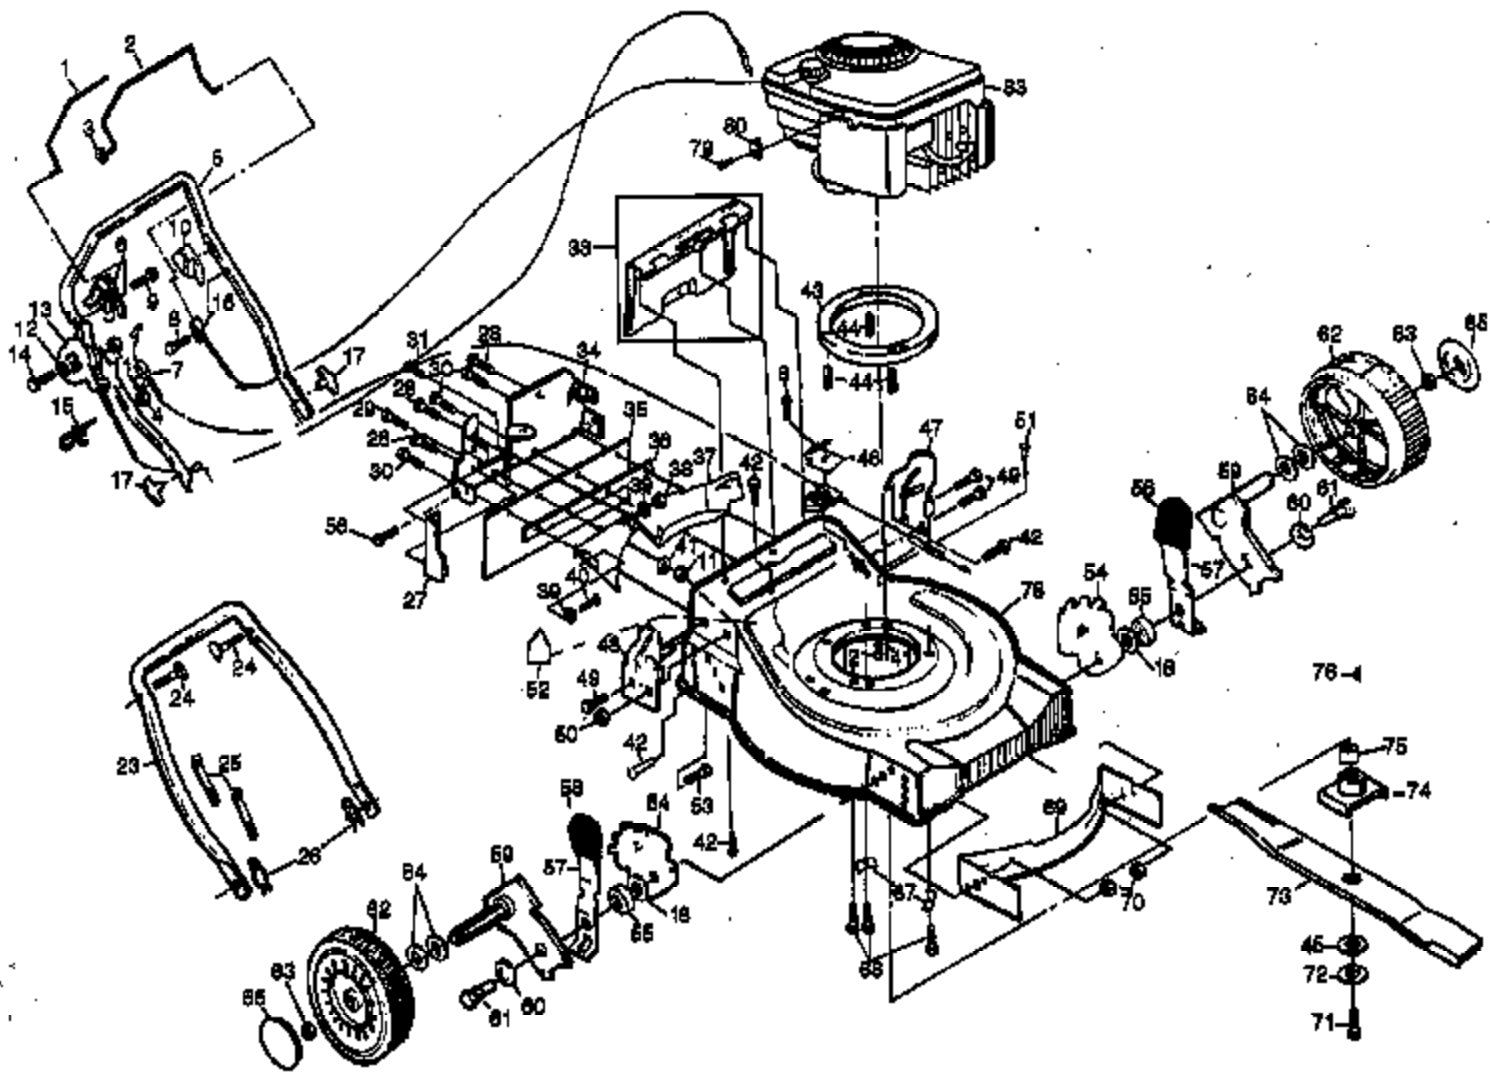

PP822SA Mower Deck 2 of 5
DRIVE SHAFT & CATCHER

Ref #	Part Number	Qty	Description
1	532850040		Drive Bar
2	532130184		Engine Control Bar
3	532050806		Flat Washer
4	873510400		Keys Locknut 1/4-20
5	532125412		Upper Handle
6	532850042		Drive Control Actuator
7	532136428		Drive Cable Assembly
8	532085768		Thread Rolling Screw #10-24 x 3/4
9	532851552		Self-tapping Screw #10-24 x 5/8
10	532850041		Zone Control Actuator
11	532063601		Locknut 1/4-20
12	532085723		Washer
13	532132536		Zone Control Actuator
14	532085692		Machine Screw 1/4-20 x 2-1/8
15	532132001		Rope Guide
16	532851706		Engine Zone Control Cable
17	532128638		Wing Nut
18	532088348		Hex Washer Head Machine 1/4-20 x 1-1/2
23	532125268		Lower Handle
24	532131959		Handle Bolt 5/16-18 x 1-3/4
25	532066426		Wire Ties
26	532051793		Hairpin Cotter
27	532125347		Side Baffle
28	532128415		Pop Rivet .156 x .415
29	532086779		Hex Head Screw 1/4-20 x 3/4
30	532054583		Hex Tapping Screw 1/4-20 x 1/2
31	532081276		Hex Washer Head Machine Screw #10-24 x 9/16
33	532128732		Rear Door Kit
34	532125274		Back Plate
35	532130444		Rear Skirt
36	532125224		Backing Strip
37	532850061		Rear Baffle
38	532074189		Locknut
39	532085723		Flat Washer
40	532076399		Hex Washer Head Tapping Screw #10-24 x 1/2
41	532085723		Washer
42	532054583		Hex Tapping Screw 1/4-20 x 1/2
43	532850988		Engine Spacer
44	532850987		Engine Bushing
45	532851074		Washer
46	532088615		Bracket Cover
47	532125305		Handle Bracket Assembly (Left)
48	532125193		Handle Bracket Assembly (Right)
49	532055187		Thread Cutting Screw 5/16-18 x 3/4
50	532063124		Locknut 5/16-18
51	872070404		Carriage Bolt 1/4-20 x 1/2
52	532107339		Danger Decal
53	872070505		Carriage Bolt 5/16-18 x 5/8
54	532850955		Wheel Adjusting Bracket
55	532084920		Spacer
56	532751584		Screw #6
57	532125168		Selector Spring
58	532087877		Selector Knob
59	532125172		Axle Arm Assembly
60	532062335		Belleville Washer
61	532084921		Shoulder Bolt 3/8-16