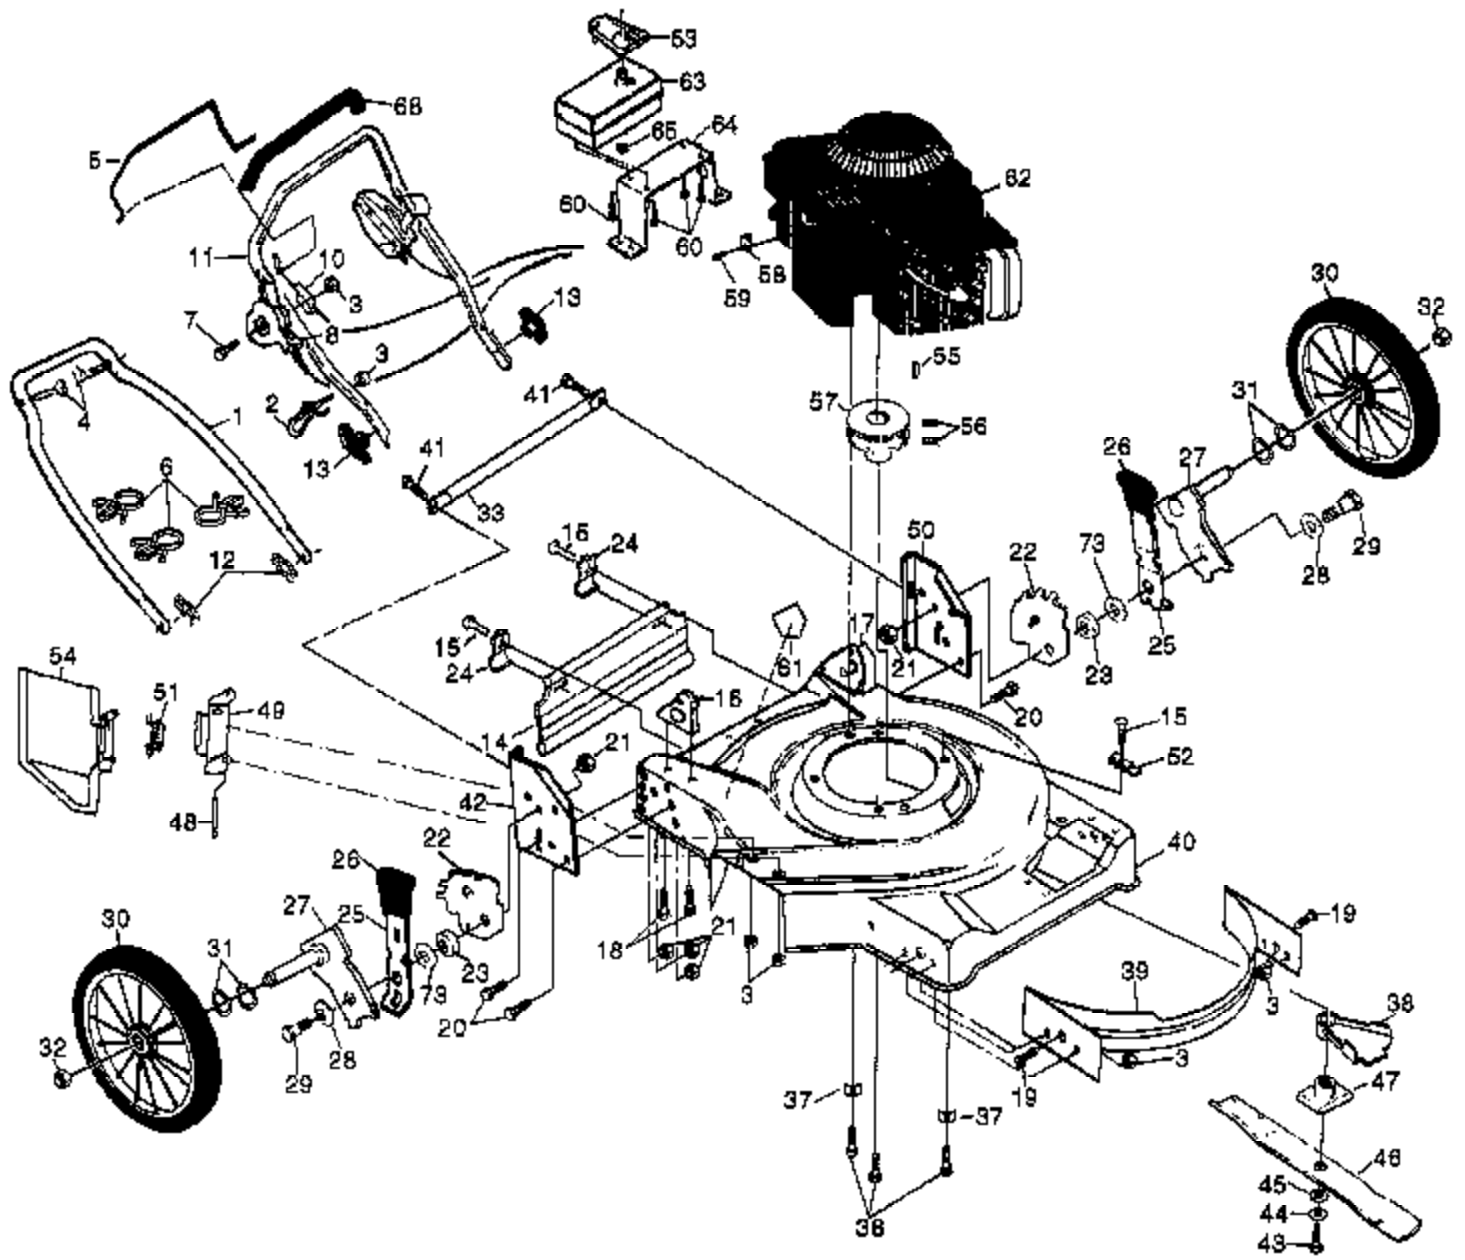

Ref #	Part Number	Qty	Description
1	817490416		Screw, Tapping 1/4-20 x 1-1/4
2	532137055		Bracket, Adjusting
3	532137053		Shifter
4	532057072		Seal
6	532048373		Gear Case Halves, Upper and Lower (Includes Key #4, 5 and 7)
7	532707881		Bearing
8	532137051		Shaft, Worm
9	532137077		Drive Shaft
10	532057079		Washer, Hardened
11	532131484		Yoke, Clutch
12	532700343		Pushing Plug
13	532086447	PP752HLA Mower Page 2 of 7	Plug
14	532137050	Gear Case Assembly P/N 70:	Gear, Helical
15	532750436		Jaw, Clutch
16	532750369		Grease
17	812000003		E-Ring
18	532850848		Key, Hi-Pro
19	532125441		Spring Bracket
	702510		Gear Case Assembly

Ref #	Part Number	Qty	Description
1	532146323		Drive Control
3	532144929		Hex Washer Head Screw 1/4-20 x 2-1/8
4	532700875		Carriage Bolt 1/4-20 x 2
5	532077400		Hubcap
6	532145212		Flanged Locknut
8	532750851		Wheel & Tire Assembly
9	812000058		E-ring
10	532137054		Pinion
11	532088080		Dust Cover
12	532132800		Selector Knob
13	532152015		Wheel Adjuster Assembly (Left)
14	532152016		Wheel Adjuster Assembly (Right)
16	532063601		Locknut
18	532137090		Wheel Adjuster Assembly
20	532075192		Spring
21	532067725		Washer 1/2 x 1-1/2 x .134
22	532702510		Gear Case Assembly
23	532137052		Drive Pulley
24	532132010		Locknut
27	532137080		Drive Cover
28	532146072		Pan Head Tapping Screw #10-24 x 2-3/4
29	532149746		Pan Head Tapping Screw #10-24 x 1-3/4
32	532137078		V-Belt
38	532086012		Drive Shaft Cover
39	532088446		Wheel Bushing
	532146598		Drive Cover Decal
	GCK2200		Grass Catcher (Accessory)
	MK1000		Mulcher Kit (Accessory)