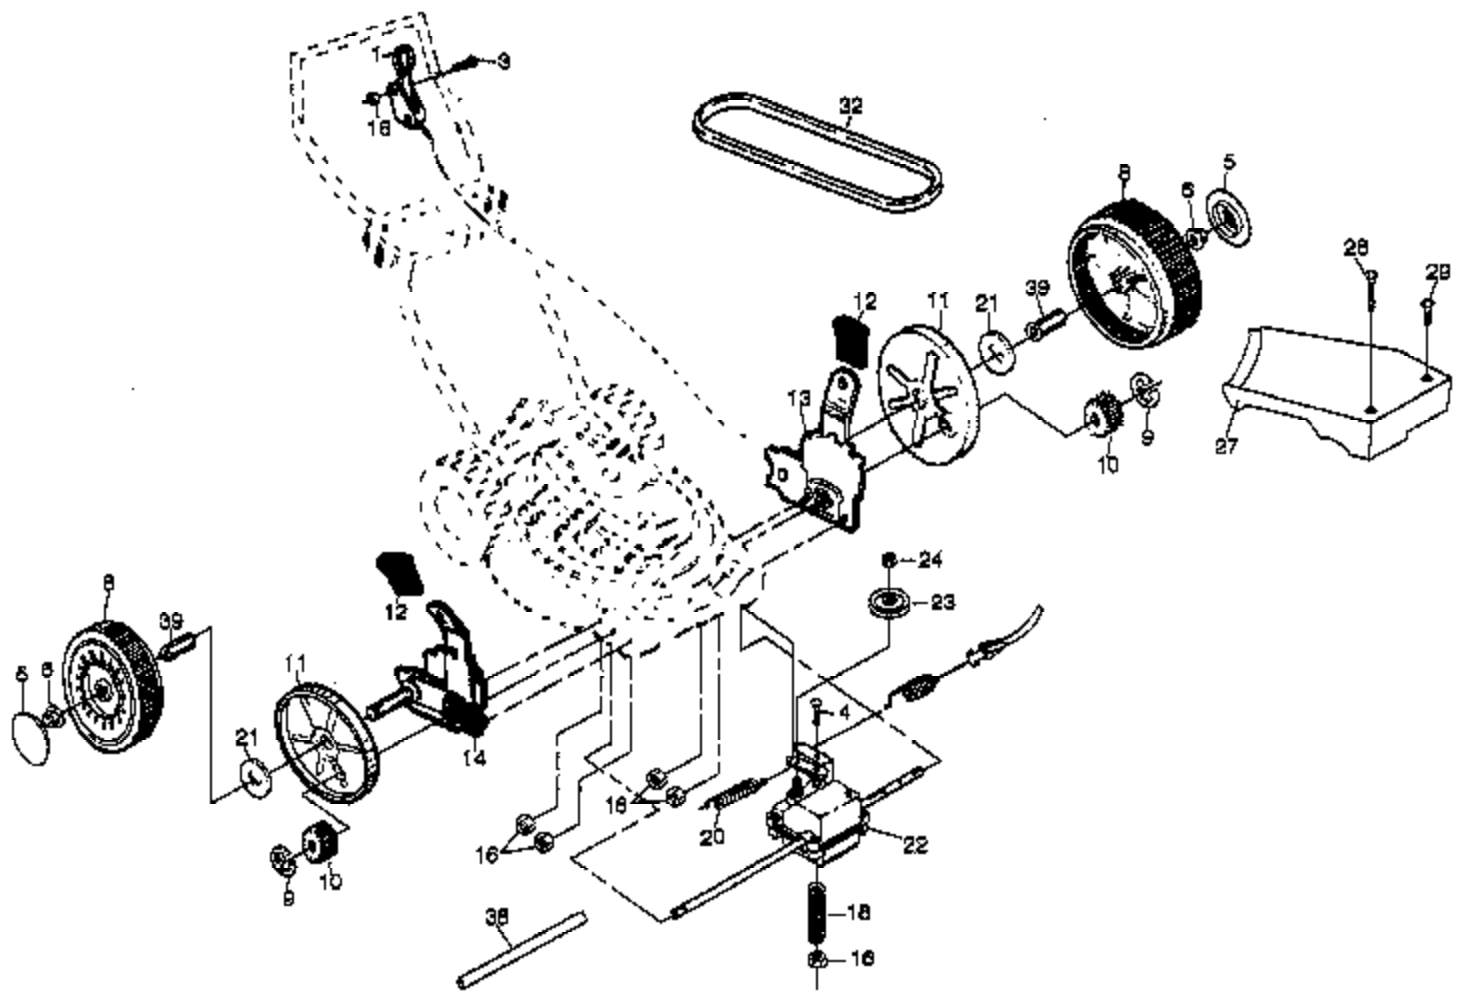

Ref #	Part Number	Qty	Description
1	817490416		Screw, Tapping 1/4-20 x 1-1/4
2	532137055		Bracket, Adjusting
3	532137053		Shifter
4	532057072		Seal
6	532048373		Gear Case Halves, Upper and Lower (Includes Key #4, 5 and 7)
7	532707881		Bearing
8	532137051		Shaft, Worm
9	532137077		Drive Shaft
10	532057079		Washer, Hardened
11	532131484		Yoke, Clutch
12	532700343		Pushing Plug
13	532086447	PP752HLA Mower Page 2 of 7	Plug
14	532137050	Gear Case Assembly P/N 70:	Gear, Helical
15	532750436		Jaw, Clutch
16	532750369		Grease
17	812000003		E-Ring
18	532850848		Key, Hi-Pro
19	532125441		Spring Bracket
	702510		Gear Case Assembly

Ref #	Part Number	Qty	Description
1	532146323		Drive Control
3	532144929		Hex Washer Head Screw 1/4-20 x 2-1/8
4	532700875		Carriage Bolt 1/4-20 x 2
5	532077400		Hubcap
6	532145212		Flanged Locknut
8	532750851		Wheel & Tire Assembly
9	812000058		E-ring
10	532137054		Pinion
11	532088080		Dust Cover
12	532132800		Selector Knob
13	532152015		Wheel Adjuster Assembly (Left)
14	532152016		Wheel Adjuster Assembly (Right)
16	532063601		Locknut
18	532137090		Wheel Adjuster Assembly
20	532075192		Spring
21	532067725		Washer 1/2 x 1-1/2 x .134
22	532702510		Gear Case Assembly
23	532137052		Drive Pulley
24	532132010		Locknut
27	532137080		Drive Cover
28	532146072		Pan Head Tapping Screw #10-24 x 2-3/4
29	532149746		Pan Head Tapping Screw #10-24 x 1-3/4
32	532137078		V-Belt
38	532086012		Drive Shaft Cover
39	532088446		Wheel Bushing
	532146598		Drive Cover Decal
	GCK2200		Grass Catcher (Accessory)
	MK1000		Mulcher Kit (Accessory)