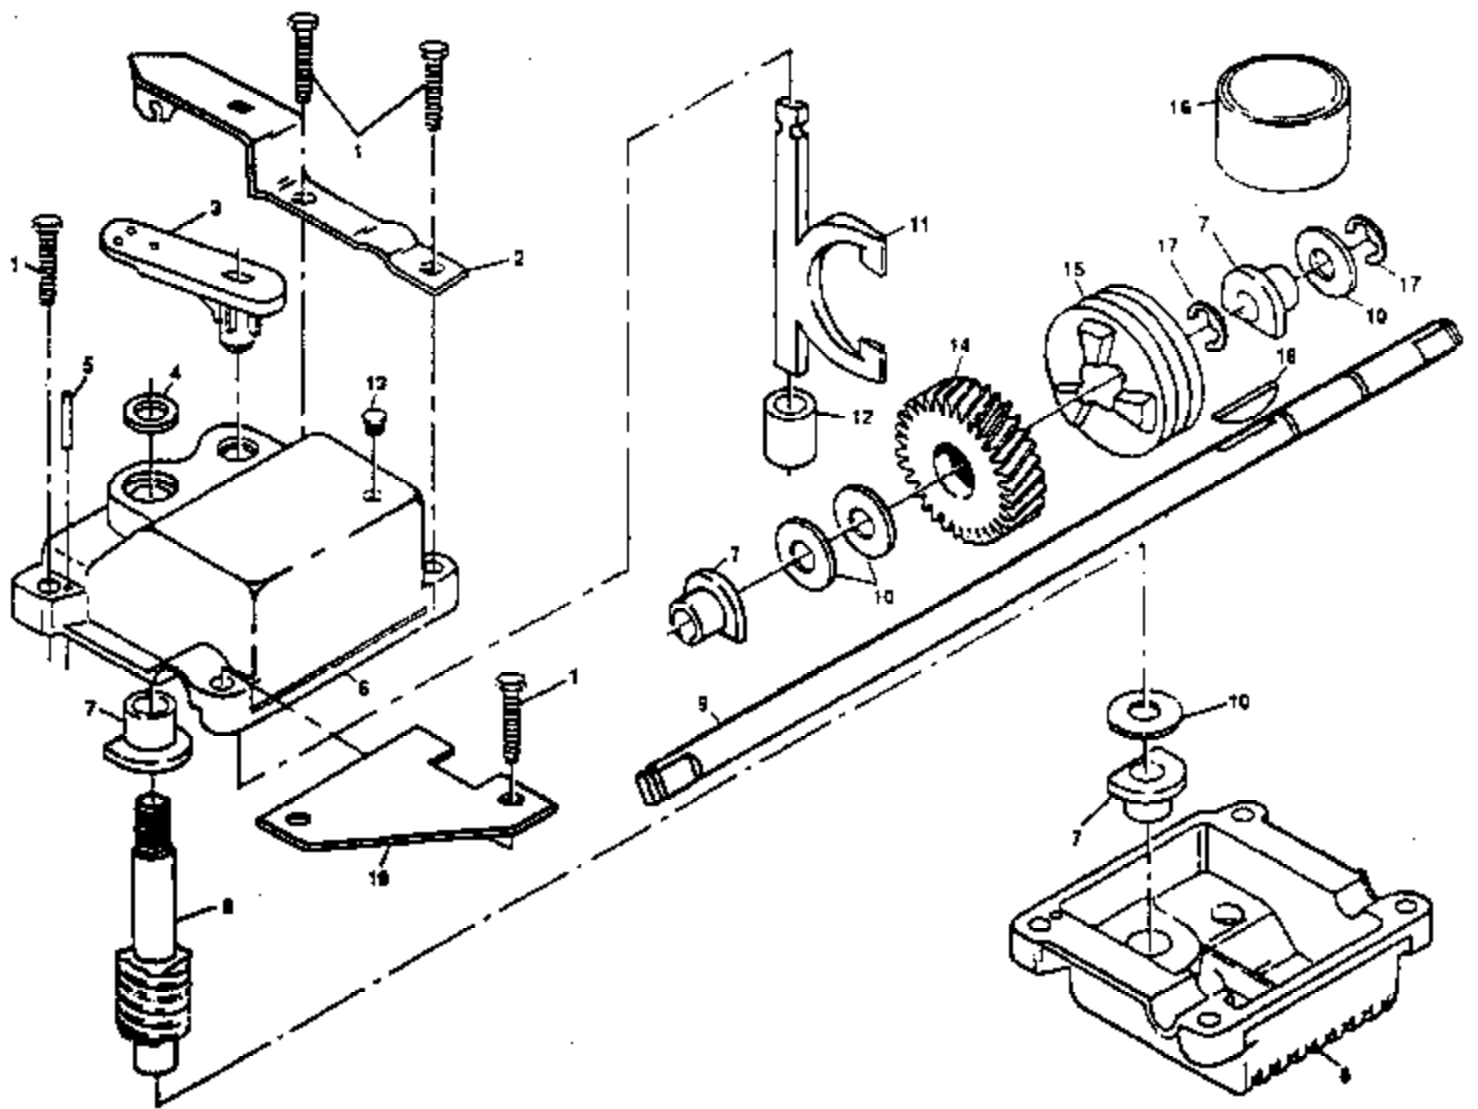

Ref #	Part Number	Qty	Description
1	532700615		Drive Control
2	532074189		Locknut #10-24
3	532750029		Pan Head Machine Screw #10-24 x 2
4	532700875		Carriage Bolt 1/4-20 x 2
5	532077400		Hubcap
6	532085179		Retainer Clip
7	532052160		Washer
8	532750851		Wheel & Tire Assembly
9	812000057		E-ring
10	532137054		Pinion
11	532088080		Dust Cover
12	532132800		Selector Knob
13	532751809		Wheel Adjuster Assembly (Left)
14	532751810		Wheel Adjuster Assembly (Right)
15	532088118		Felt Washer
16	532063601		Locknut
17	532850848		Hi-Pro Key
18	532137090		Spring
20	532075192		Spring
21	532067725		Washer 1/2 x 1-1/2 x .134
22	532702510		Gear Case Assembly
23	532137052		Drive Pulley
24	532132010		Locknut
25	532077881		Spacer
27	532137080		Drive Cover
28	532087866		Pan Head Tapping Screw #10-24 x 2-3/4
29	532136797		Pan Head Tapping Screw #10-24 x 1-3/4
32	532137078		V-Belt
38	532086012		Drive Shaft Cover
39	532088446		Wheel Bushing
	532701178		Drive Cover Decal Not Shown.
	GCK2200		Grass Catcher
	MK1000		Mulcher Kit

PP752HIA Mower Page 2 of 7
DRIVE ASSEMBLY

Ref #	Part Number	Qty	Description
1	817490416		Screw, Tapping 1/4-20 x 1-1/4
2	532137055		Bracket, Adjusting
3	532137053		Shifter
4	532057072		Seal
5	532057388		Pin, Grooved 1/8 x 1/2
6	532048281		Gear Case Halves, Upper and Lower (Includes Key #4, 5 and 7)
7	532707881		Bearing
8	532137051		Shaft, Worm
9	532137077		Drive Shaft
10	532057079		Washer, Hardened
11	532131484		Yoke, Clutch
12	532700343		Bushing
13	532086447		Plug
14	532137050		Gear, Helical
15	532750436		Jaw, Clutch
16	532750355		Grease
17	812000003		E-Ring
18	532850848		Key, Hi-Pro
19	532125441		Spring Bracket