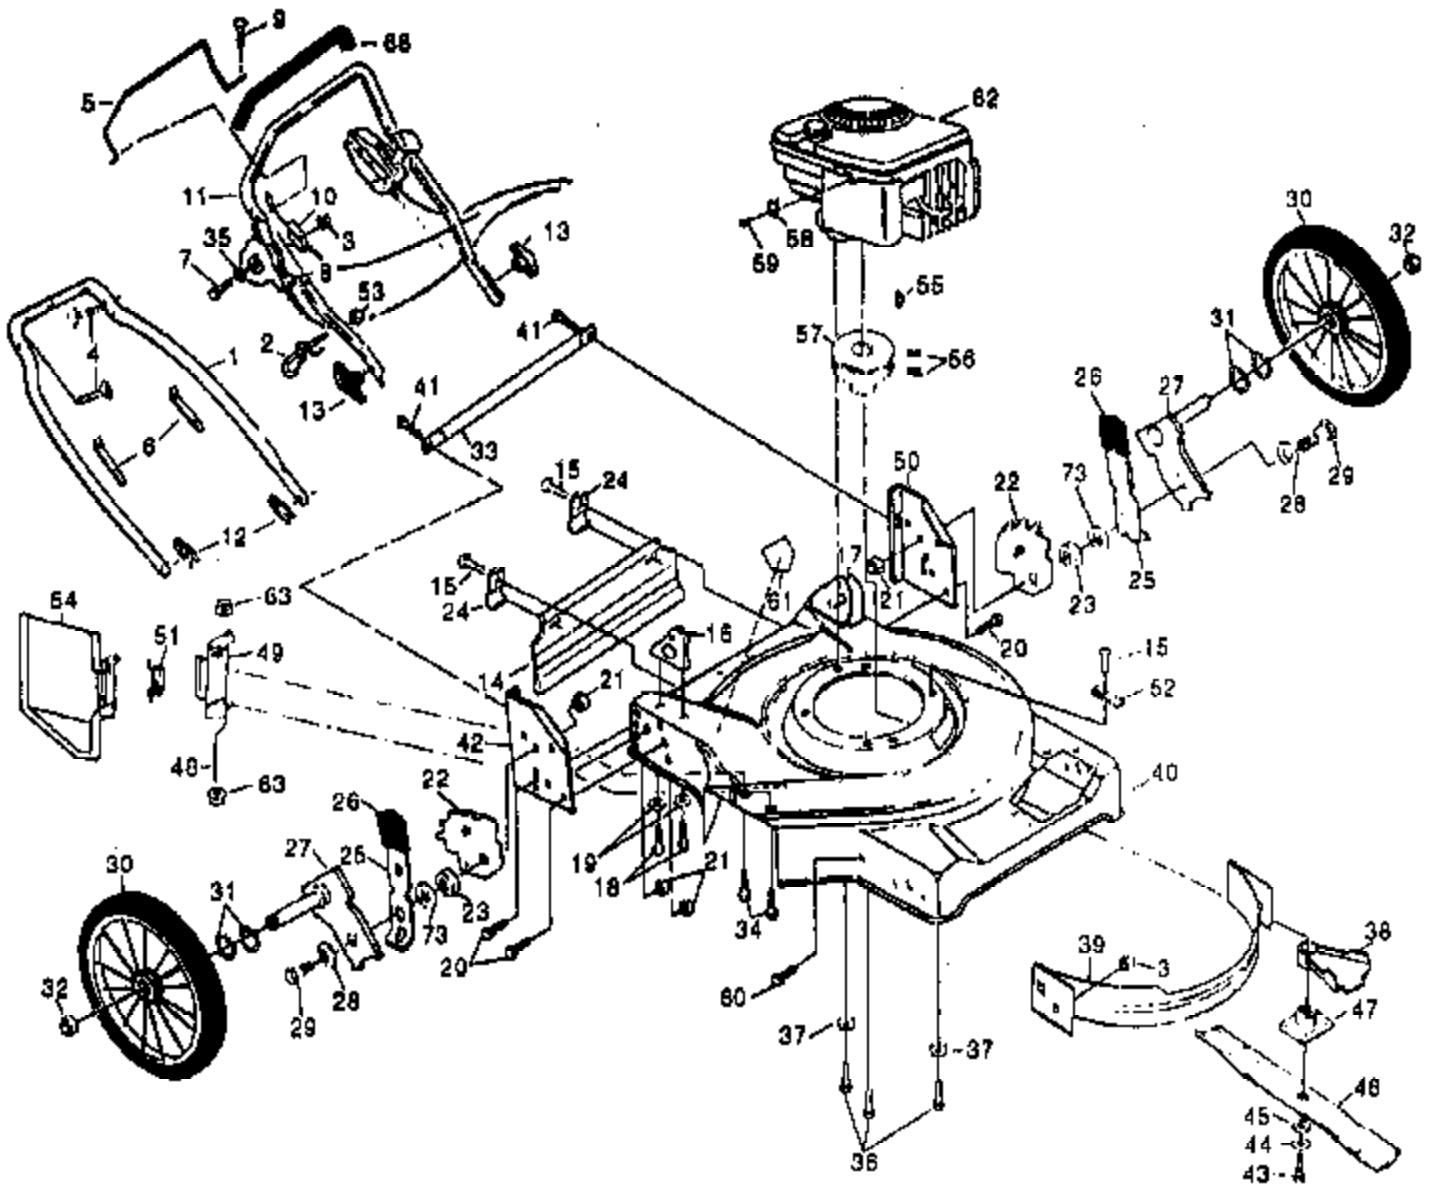

Ref #	Part Number	Qty	Description
1	532125377		Lower Handle
2	532132001		Rope Guide
3	532063601		Locknut 1/4-20
4	532131959		Handle Bolt
5	532851660		Control Bar
6	532066426		Wire Tie
7	532086055		Machine Screw 1/4-20 x 2-1/4
8	532700417		Throttle Control
9	532851552		Pan Head Hi/Lo Screw #10-16 x .63
10	532130861		Engine Zone Cable
11	532125271		Upper Handle
12	532051793		Hairpin Cotter
13	532136376		Handle Knob
14	532134254		Rear Skirt
15	532750097		Hex Head Screw #10
16	532139532		Handle Bracket Assembly (Right)
17	532139533		Handle Bracket Assembly (Left)
18	532055187		Screw 5/16-18 x 3/4
19	532059289		Washer
20	874760612		Bolt, Hex Head 3/8-16 x 3/4
21	532751592		Locknut
22	532850955		Wheel Adjusting Bracket (R.R.)
23	532084920		Spacer
24	532125207		Skirt Bracket
25	532125168		Selector Spring
26	532132800		Selector Knob
27	532125373		Axle Arm Assembly
28	532061651		Rear Spring Washer
29	532084921		Shoulder Bolt 3/8-16
30	532107620		Wheel & Tire Assembly (Rear)
31	532057143		Wave Washer
32	532083923		Nut
33	532850709		Rod Support
34	532851856		Hex Head Thread Rolling Screw w/Sems 1/4-20 x 3
35	532085723		Flat Washer
36	532850998		Thread Rolling Screw 3/8-16 x 1
37	532125078		Engine Washer
38	532134612		Debris Shield
39	532125337		Front Baffle
40	532702178		Mower Housing Kit (Inc. 61)
41	532054583		Screw
42	532125365		Wheel Support Bracket R.H.
43	532851084		Hex Head Screw 3/8-24 x 1-3/8 Gr. 8
44	532850263		Helical Washer 3/8
45	532851074		Hardened Washer
46	532850973		22" Blade
47	532851514		Blade Adapter
48	532851854		Hinge Rod
49	532125175		Housing Bracket
50	532125363		Wheel Support Bracket L.H.
51	532851855		Torsion Spring
52	532087930		Guide Clip
53	873510400		Locknut
54	532851750		Discharge Guard
55	532087677		Hi-Pro Key
56	532059708		Set Screw

PP752HIA Mower Page 6 of 7
MOWER HOUSING - ENGINE