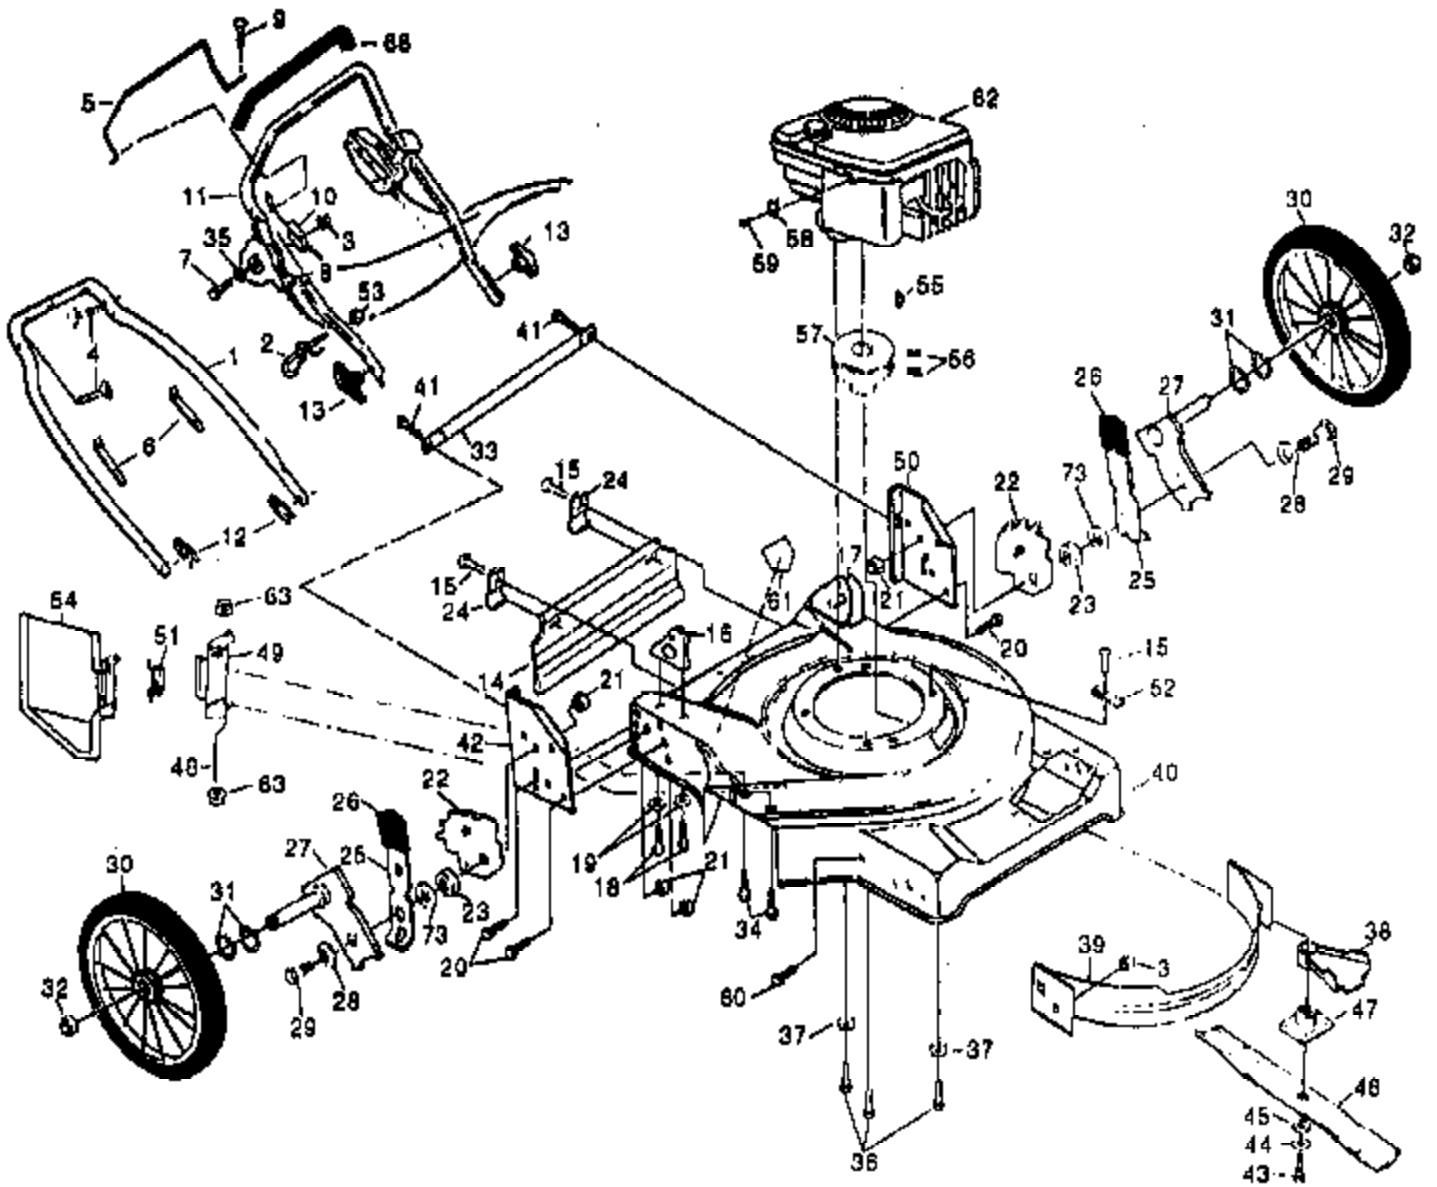

Ref #	Part Number	Qty	Description
1	532125377		Lower Handle
2	532132001		Rope Guide
3	532063601		Locknut 1/4-20
4	532131959		Handle Bolt
5	532851660		Control Bar
6	532066426		Wire Tie
7	532086055		Machine Screw 1/4-20 x 2-1/4
8	532700417		Throttle Control
9	532851552		Pan Head Hi/Lo Screw #10-16 x .63
10	532130861		Engine Zone Cable
11	532125271		Upper Handle
12	532051793		Hairpin Cotter
13	532136376		Handle Knob
14	532134254		Rear Skirt
15	532750097		Hex Head Screw #10
16	532139532		Handle Bracket Assembly (Right)
17	532139533		Handle Bracket Assembly (Left)
18	532055187		Screw 5/16-18 x 3/4
19	532059289		Washer
20	874760612		Bolt, Hex Head 3/8-16 x 3/4
21	532751592		Locknut
22	532850955		Wheel Adjusting Bracket (R.R.)
23	532084920		Spacer
24	532125207		Skirt Bracket
25	532125168		Selector Spring
26	532132800		Selector Knob
27	532125373		Axle Arm Assembly
28	532061651		Rear Spring Washer
29	532084921		Shoulder Bolt 3/8-16
30	532107620		Wheel & Tire Assembly (Rear)
31	532057143		Wave Washer
32	532083923		Nut
33	532850709		Rod Support
34	532851856		Hex Head Thread Rolling Screw w/Sems 1/4-20 x 3
35	532085723		Flat Washer
36	532850998		Thread Rolling Screw 3/8-16 x 1
37	532125078		Engine Washer
38	532134612		Debris Shield
39	532125337		Front Baffle
40	532702178		Mower Housing Kit (Inc. 61)
41	532054583		Screw
42	532125365		Wheel Support Bracket R.H.
43	532851084		Hex Head Screw 3/8-24 x 1-3/8 Gr. 8
44	532850263		Helical Washer 3/8
45	532851074		Hardened Washer
46	532850973		22" Blade
47	532851514		Blade Adapter
48	532851854		Hinge Rod
49	532125175		Housing Bracket
50	532125363		Wheel Support Bracket L.H.
51	532851855		Torsion Spring
52	532087930		Guide Clip
53	873510400		Locknut
54	532851750		Discharge Guard
55	532087677		Hi-Pro Key
56	532059708		Set Screw

PP752HI Mower Page 6 of 7
MOWER HOUSING-ENGINE