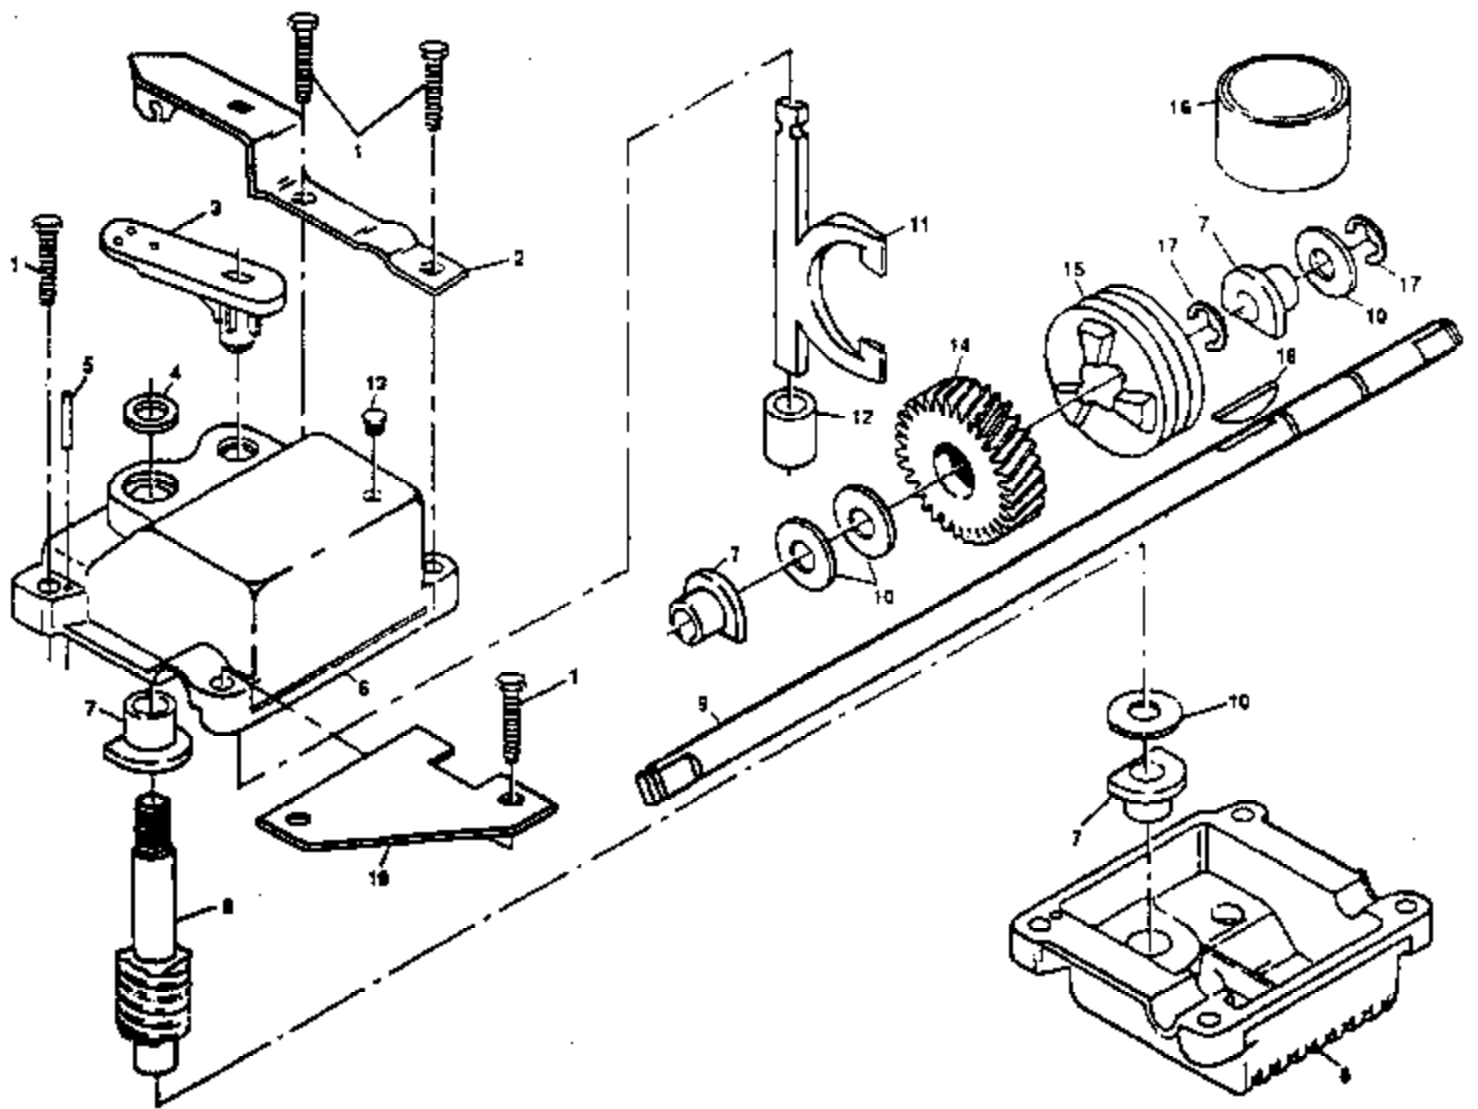

Ref #	Part Number	Qty	Description
1	532700615		Drive Control
2	532074189		Locknut #10-24
3	532750029		Pan Head Machine Screw #10-24 x 2
4	532700875		Carriage Bolt 1/4-20 x 2
5	532077400		Hubcap
6	532085179		Retainer Clip
7	532052160		Washer
8	532750851		Wheel & Tire Assembly
9	812000057		E-ring
10	532137054		Pinion
11	532088080		Dust Cover
12	532132800		Selector Knob
13	532751809		Wheel Adjuster Assembly (Left)
14	532751810		Wheel Adjuster Assembly (Right)
15	532088118		Felt Washer
16	532063601		Locknut
17	532850848		Hi-Pro Key
18	532137090		Spring
20	532075192		Spring
21	532067725		Washer 1/2 x 1-1/2 x .134
22	532702510		Gear Case Assembly
23	532137052		Drive Pulley
24	532132010		Locknut
25	532077881		Spacer
27	532137080		Drive Cover
28	532087866		Pan Head Tapping Screw #10-24 x 2-3/4
29	532136797		Pan Head Tapping Screw #10-24 x 1-3/4
32	532137078		V-Belt
38	532086012		Drive Shaft Cover
39	532088446		Wheel Bushing
	532701178		Drive Cover Decal Not Shown.
	GCK2200		Grass Catcher
	MK1000		Mulcher Kit

PP752HI Mower Page 2 of 7
DRIVE ASSEMBLY

Ref #	Part Number	Qty	Description
1	817490416		Screw, Tapping 1/4-20 x 1-1/4
2	532137055		Bracket, Adjusting
3	532137053		Shifter
4	532057072		Seal
5	532057388		Pin, Grooved 1/8 x 1/2
6	532048281		Gear Case Halves, Upper and Lower (Includes Key #4, 5 and 7)
7	532707881		Bearing
8	532137051		Shaft, Worm
9	532137077		Drive Shaft
10	532057079		Washer, Hardened
11	532131484		Yoke, Clutch
12	532700343		Bushing
13	532086447		Plug
14	532137050		Gear, Helical
15	532750436		Jaw, Clutch
16	532750355		Grease
17	812000003		E-Ring
18	532850848		Key, Hi-Pro
19	532125441		Spring Bracket