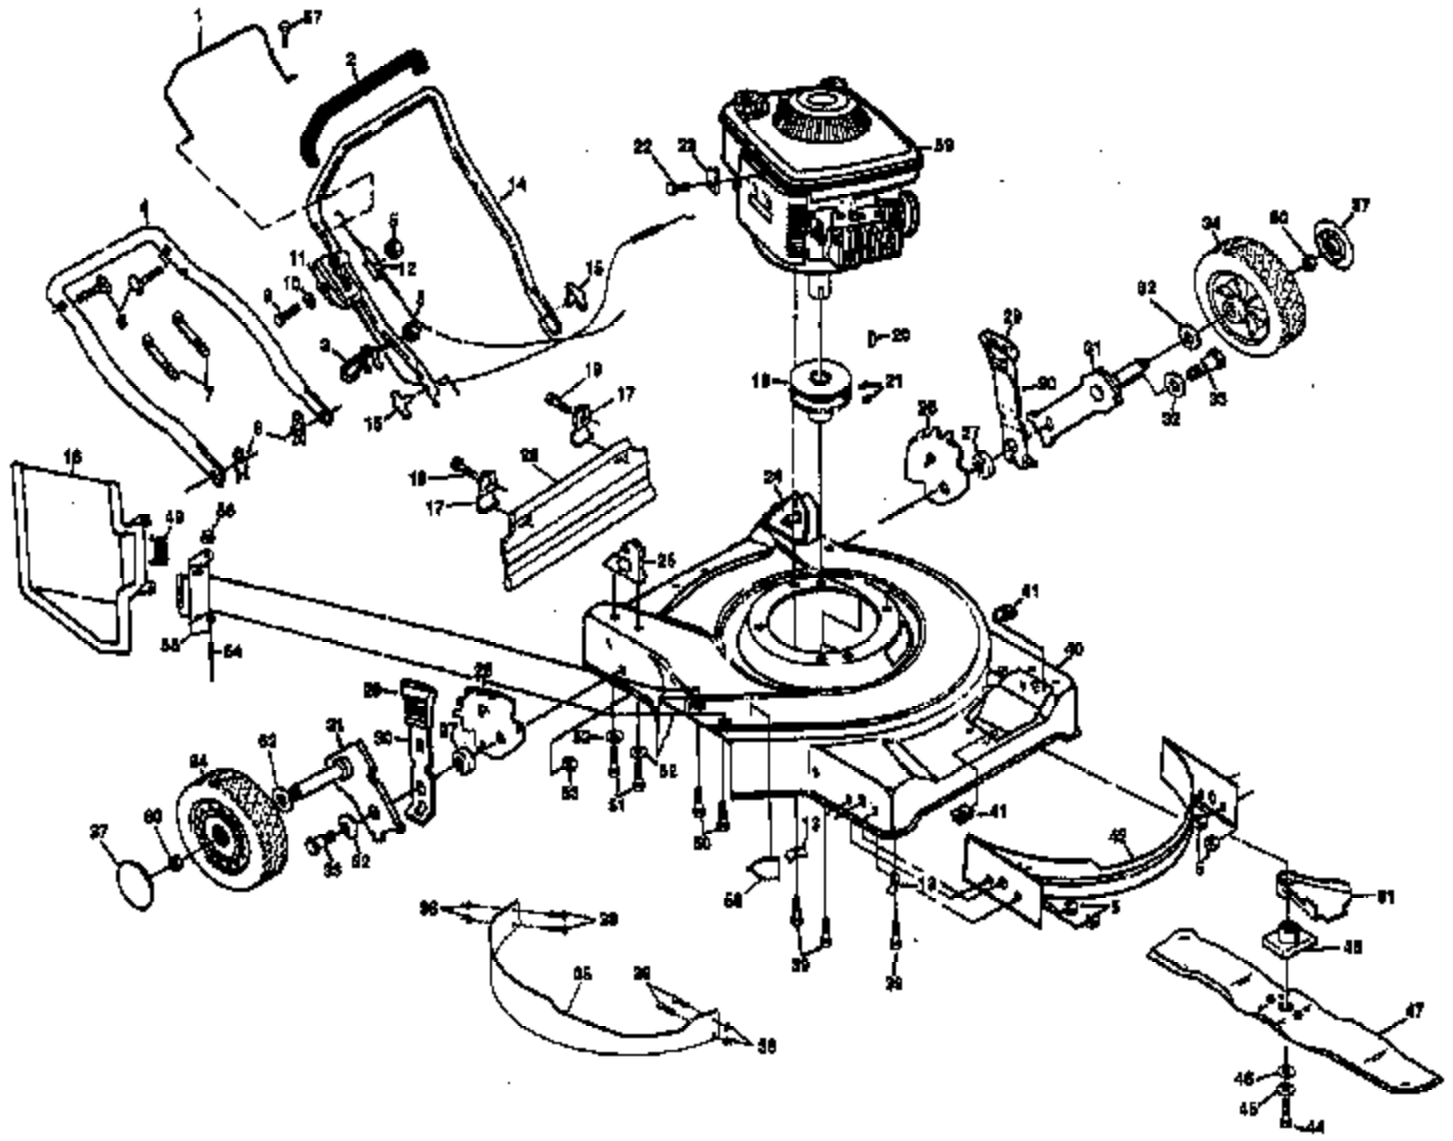

Ref #	Part Number	Qty	Description
1	532851510		Control Bar
2	532129714		Handle Grip
3	532132001		Rope Guide
4	532125160		Lower Handle
5	532063601		Locknut 1/4-20
6	532131959		Handle Bolt
7	532066426		Wire Tie
8	532051793		Hairpin Cotter
9	532085692		Machine Screw 1/4-20 x 2-1/8
10	532085723		Washer 9/32 x 5/8 x 1/16
11	532132536		Deluxe Throttle Control
12	532130861		Engine Zone Control Cable
13	532125078		Engine Washer
14	532125319		Upper Handle
15	532063688		Handle Knob
16	532851750		Discharge Guard
17	532125207		Bracket Skirt
18	532081276		Screw Hex Washer Head
19	532084596		Engine Pulley
20	532087677		Hi Pro Key #HP-505
21	532059708		Set Screw 1/4-20 x 5/16
22	532083816		Thread Rolling Screw #10-32 x 5/8
23	532213146		Cable Clamp (Engine) These parts must be purchased through an authorized Briggs & Stratton dealer.
24	532125163		Handle Bracket Assembly (Left)
25	532125164		Handle Bracket Assembly (Right)
26	532850904		Wheel Adjuster Bracket
27	532084920		Spacer
28	532128797		Rear Skirt
29	532132800		Selector Knob
30	532125168		Selector Spring
31	532125169		Axle Arm Assembly
32	532062335		Belleville Washer 1/2
33	532084921		Shoulder Bolt 3/8-16
34	532801847		Wheel & Tire Assembly (Rear) 8.00 x 1.75
35	532125344		Baffle Mulcher
36	532069180		Locknut
37	532077400		Hubcap
38	874961008		Screw
39	532850998		Hex Head Thread Rolling Screw 3/8-16 x 1-1/8
40	532134627		Lawn Mower Housing Kit (Inc. 58)
41	532075449		U-type Speed Nut
42	532125337		Front Baffle
43	532125033		Rear Baffle (Not Shown)
44	532851084		Hex Head Machine Screw 3/8-24 x 1-3/8
45	532850263		Helical Lockwasher 3/8
46	532851074		Hardened Washer
47	532134768		22" Blade
48	532851514		Blade Adapter
49	532851855		Torsion Spring
50	532851856		Hex Head Thread Rolling Screw w/Sems 1/4-20
51	532055187		Thread Cutting Screw 5/16-18 x 3/4
52	532059289		Washer 5/16
53	532751592		Locknut 3/8-16
54	532851854		Hinge Rod

PP750PS Mower Page 4 of 5
MOWER HOUSING ENGINE