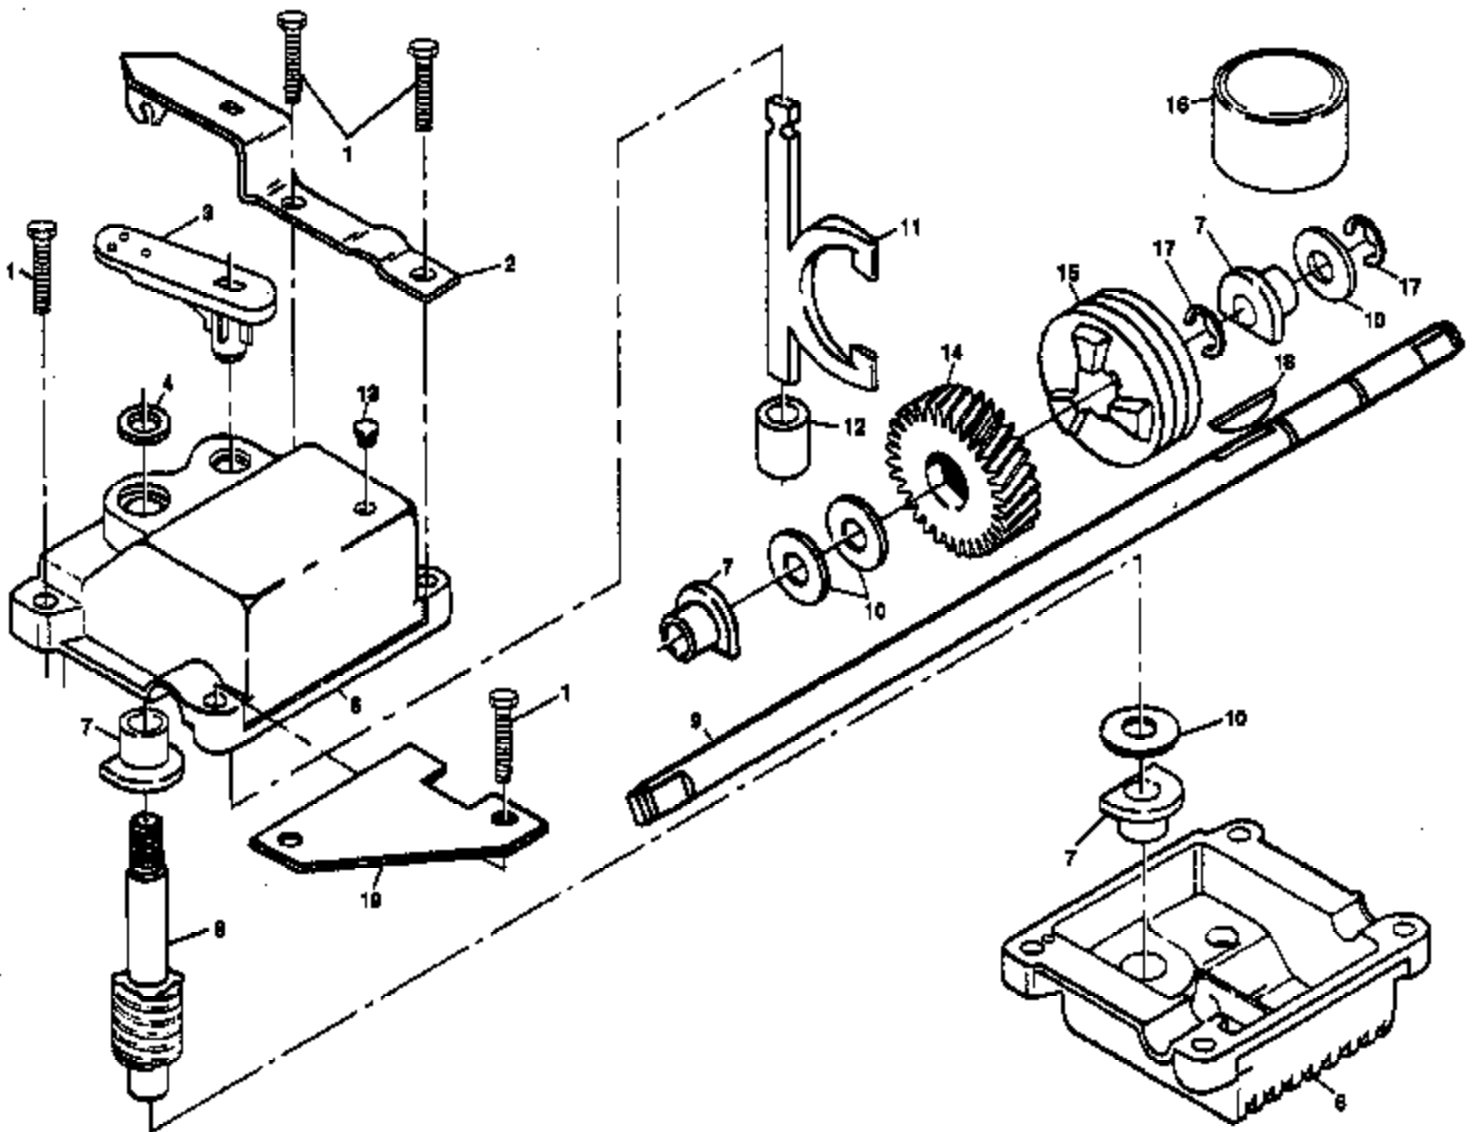

Ref #	Part Number	Qty	Description
1	817490416		Tapping Screw 1/4-20 x 1-1/4
2	532140269		Engagement Bracket
3	532137053		Shifter
4	532057072		Seal
6	532048373		Gear Case Halves Kit (Inc. 4, 5, 7)
7	532077881		Bearing
8	532137051		Worm Shaft
9	532137077		Drive Shaft
10	532057079		Hardened Washer
11	532131484		Clutch Yoke
12	532700343		Bushing
13	532086447		Plug
14	532137050	PP750PK Mower Pega 4 of 7	Helical Gear
15	532750436	GEARCASE ASSEMBLY	Clutch Jaw
16	532750369		Grease
17	812000003		E-Ring
18	532850848		Hi-Pro Key
19	532125441		Spring Bracket