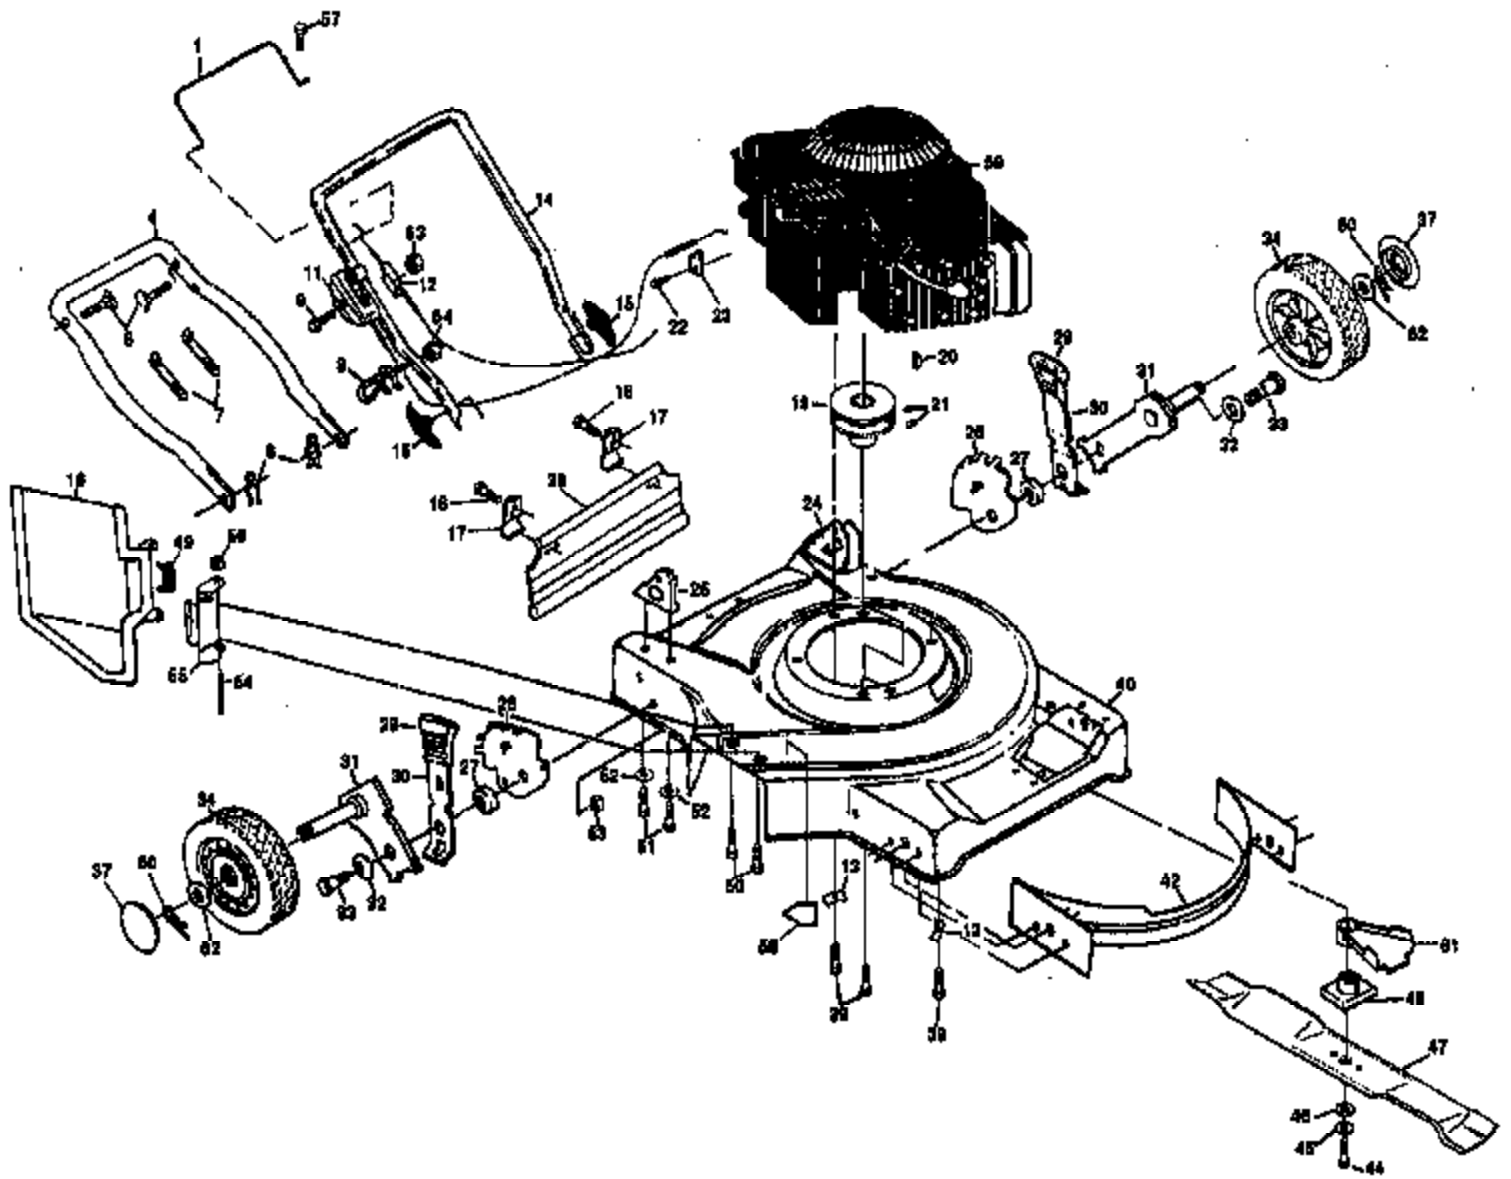

Ref #	Part Number	Qty	Description
1	532851509		Control Bar
3	532132001		Rope Guide
4	532125160		Lower Handle
6	532131959		Handle Bolt
7	532066426		Wire Tie
8	532051793		Hairpin Cotter
9	532144929		Hex Washer Hd Screw 1/4-20 x 2-1/4
11	532700417		Deluxe Throttle Control
12	532130861		Engine Zone Control Cable
13	532125078		Engine Washer
14	532125319		Upper Handle
15	532136376		Handle Knob
16	532851750		Discharge Guard
17	532125207		Bracket Skirt
18	532750097		Screw Hex Washer Head
19	532084596		Engine Pulley
20	532087677		Hi Pro Key #HP-505
21	532059708		Set Screw 1/4-20 x 5/16
22	532083816		Thread Rolling Screw #10-32 x 5/8
23	532213146		Cable Clamp (Engine) These parts must be purchased through an authorized Briggs & Stratton dealer.
24	532140466		Handle Bracket Assembly (Left)
25	532140465		Handle Bracket Assembly (Right)
26	532139901		Wheel Adjuster Bracket
27	532084920		Spacer
28	532140540		Rear Skirt
29	532132800		Selector Knob
30	532141730		Selector Spring
31	532125172		Axle Arm Assembly
32	532062335		Belleville Washer 1/2
33	532142748		Shoulder Bolt 3/8-16
34	532750850		Wheel & Tire Assembly (Rear)
37	532077400		Hubcap
39	532850998		Hex Head Thread Rolling Screw 3/8-16 x 1-1/8
40	532702178		Lawn Mower Housing Kit (Inc. 58)
42	532125337		Front Baffle
43	532125033		Rear Baffle (Not Shown)
44	532851084		Hex Head Machine Screw 3/8-24 x 1-3/8
45	532850263		Helical Lockwasher 3/8
46	532851074		Hardened Washer
47	532141114		22" Blade
48	532851514		Blade Adapter
49	532851855		Torsion Spring
50	532851856		Hex Head Thread Rolling Screw w/Sems 1/4-20
51	532055187		Thread Cutting Screw 5/16-18 x 3/4
52	532059289		Washer 5/16
53	532751592		Locknut 3/8-16
54	532851854		Hinge Rod
55	532125175		Housing Bracket
56	532083731		Push-on Speed Nut
57	532851552		Self-tapping Screw #10-24 x 5/8
58	532107339		Danger Decal (Housing)
60	532085179		Retainer Clip
61	532134612		Shield Debris
62	532052160		Washer 17/32 x 1 x 21 Ga.

PP750PK Mower Page 6 of 7
MOWER HOUSING KIT