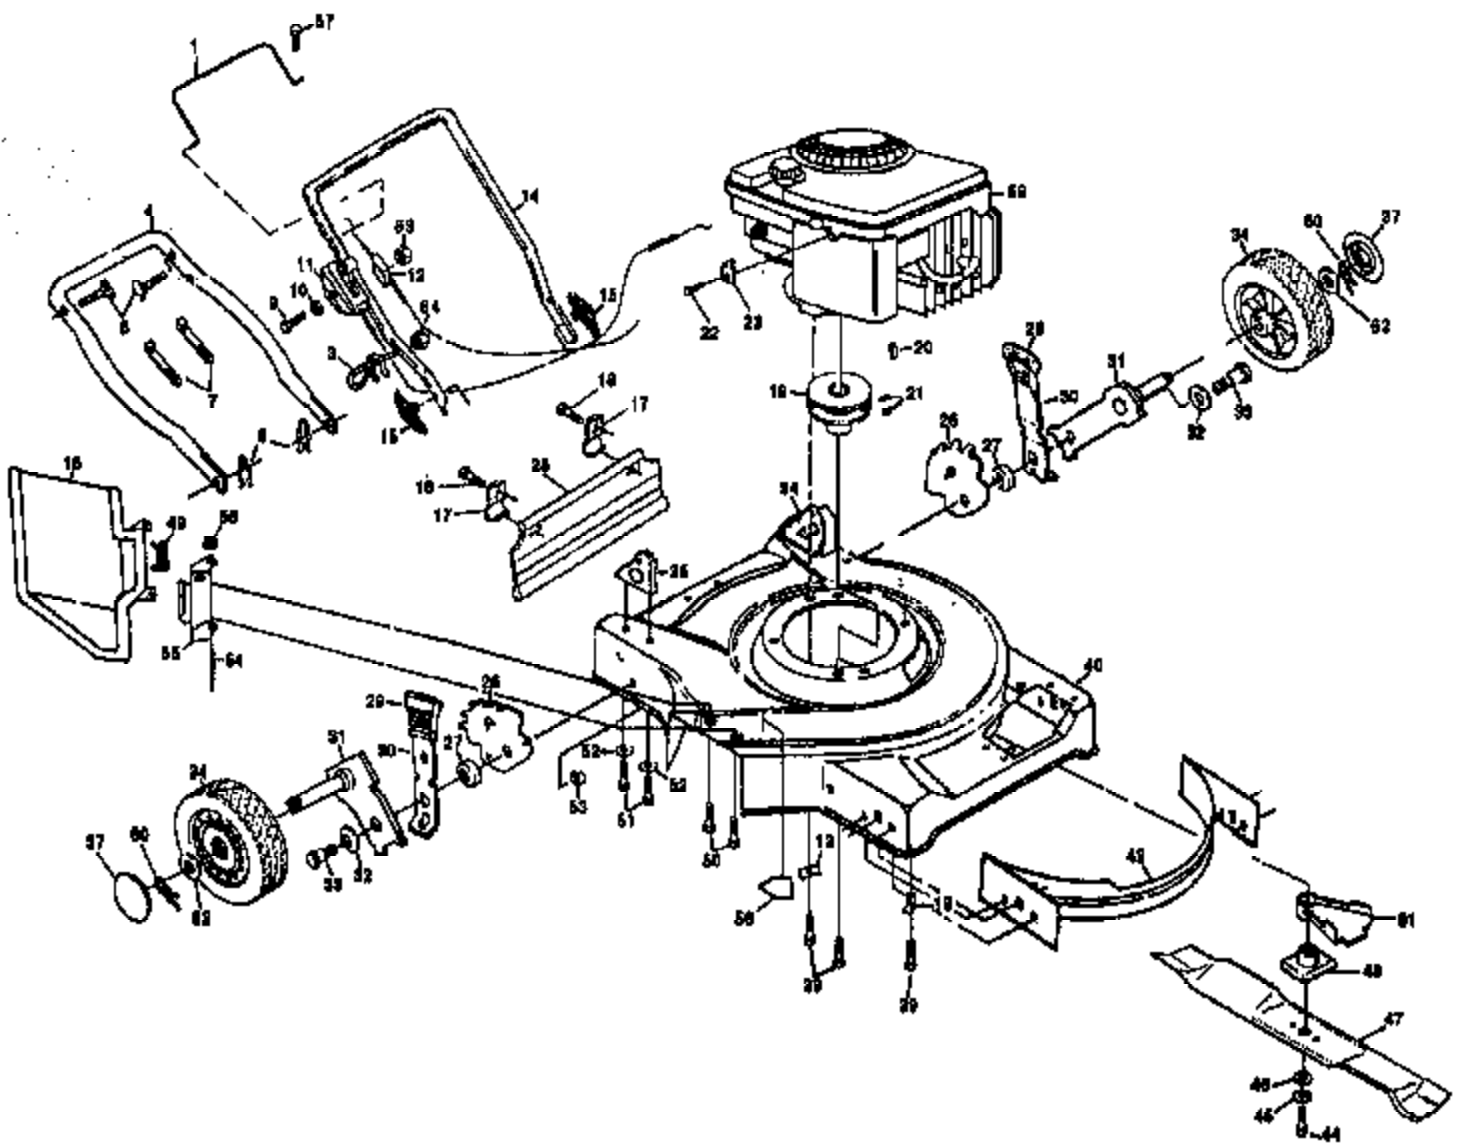

Ref #	Part Number	Qty	Description
1	532137076		Drive Control
2	532069180		Locknut #10-24
3	532750029		Pan Head Machine Screw #10-24 x 2
4	532700875		Carriage Bolt 1/4-20 x 2
5	532077400		Hubcap
6	532085179		Retainer Clip
7	532052160		Washer
8	532750851		Wheel & Tire Assembly
9	812000058		E-ring
10	532137054		Pinion
11	532088080		Dust Cover
12	532132800		Selector Knob
13	532751809		Wheel Adjuster Assembly (Left)
14	532751810		Wheel Adjuster Assembly (Right)
15	532088118		Felt Washer
16	532063601		Locknut
18	532137090		Spring
20	532075192		Spring
21	532067725		Washer 1/2 x 1-1/2 x .134
22	532702510		Gear Case Assembly
23	532137052		Drive Pulley
24	532132010		Locknut
25	532750097		Hex Head Screw # 10-2
26	532087930		Guide Clip
27	532137080		Drive Cover
28	532087866		Pan Head Tapping Screw #10-24 x 2-3/4
29	532136797		Pan Head Tapping Screw #10-24 x 1-3/4
32	532137078		V-Belt
38	532086012		Drive Shaft Cover
39	532088446		Wheel Bushing
	532142752		Drive Cover Decal Not Shown.
	GCK2200		Grass Catcher
	MK1000		Mulcher Kit

PP750PJA Mower Page 2 of 7
DRIVE ASSEMBLY

Ref #	Part Number	Qty	Description
1	817490416		Tapping Screw 1/4-20 x 1-1/4
2	532140269		Engagement Bracket
3	532137053		Shifter
4	532057072		Seal
5	532702710		Grooved Pin 1/8 x 5/8
6	532048373		Gear Case Halves Kit (Inc.4, 5, 7)
7	532077881		Bearing
8	532137051		Worm Shaft
9	532137077		Drive Shaft
10	532057079		Hardened Washer
11	532131484		Clutch Yoke
12	532700343		Bushing
13	532086447	PP750PJA	Power Page 4 of 7
14	532137050	GEARCASE ASSEMBLY	Helical Gear
15	532750436		Clutch Jaw
16	532750369		Grease
17	812000003		E-Ring
18	532850848		Hi-Pro Key
19	532125441		Spring Bracket