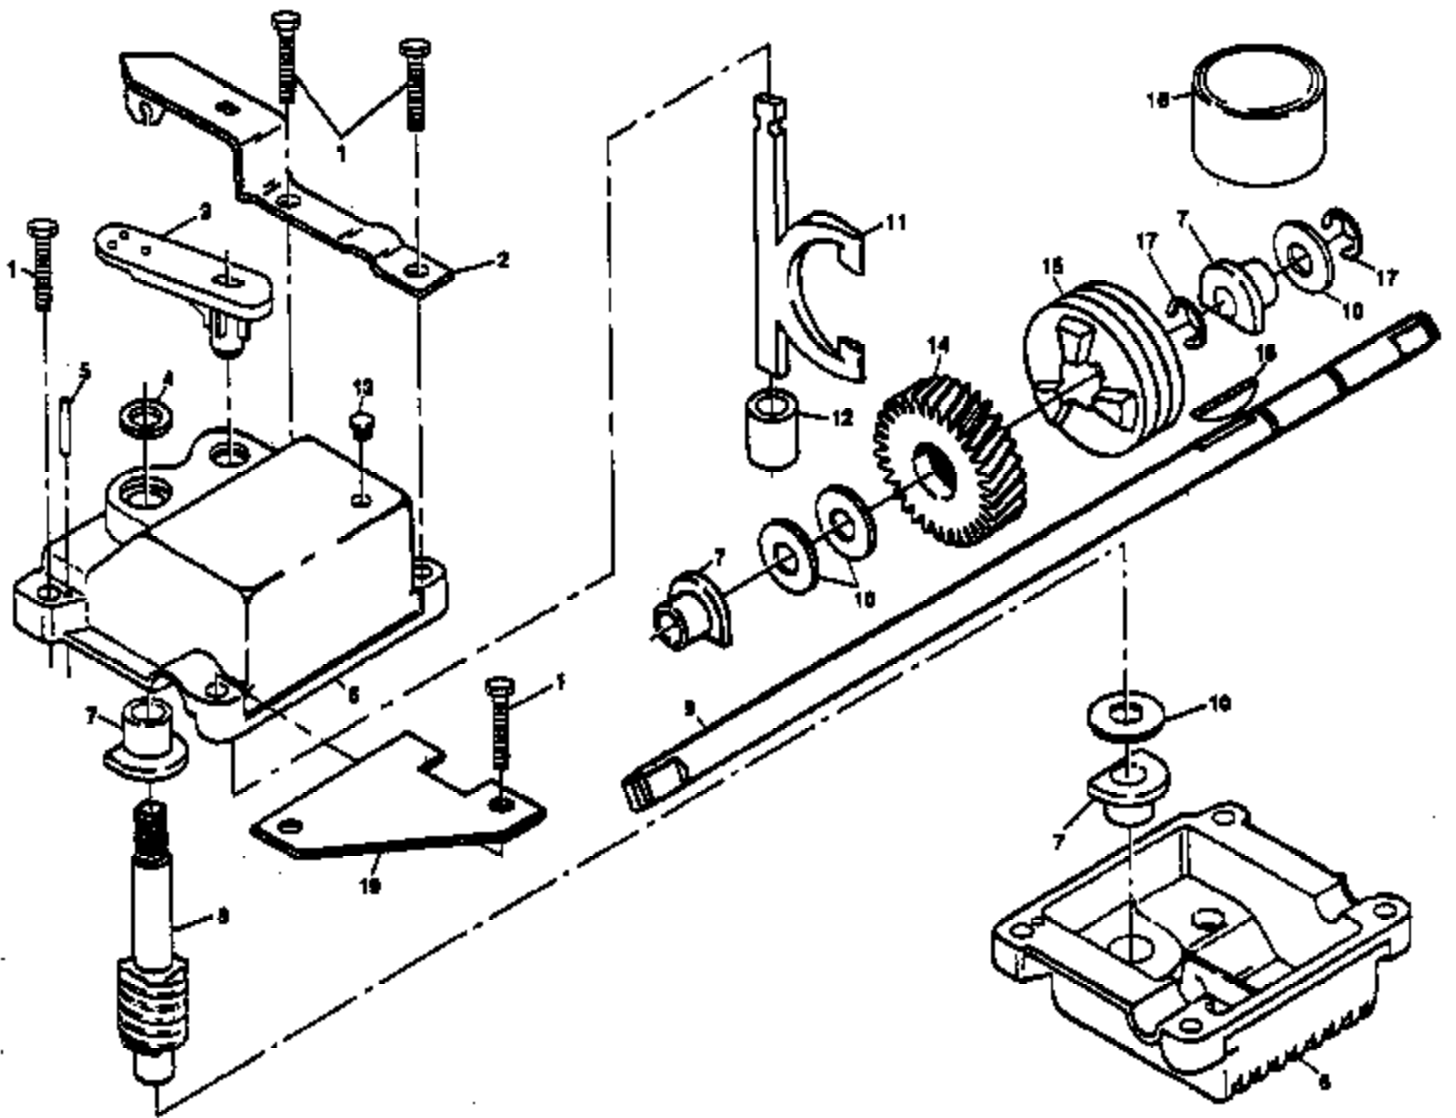

Ref #	Part Number	Qty	Description
1	532137076		Drive Control
2	532069180		Locknut #10-24
3	532750029		Pan Head Machine Screw #10-24 x 2
4	532700875		Carriage Bolt 1/4-20 x 2
5	532077400		Hubcap
6	532085179		Retainer Clip
7	532052160		Washer
8	532750851		Wheel & Tire Assembly
9	812000058		E-ring
10	532137054		Pinion
11	532088080		Dust Cover
12	532132800		Selector Knob
13	532751809		Wheel Adjuster Assembly (Left)
14	532751810		Wheel Adjuster Assembly (Right)
15	532088118		Felt Washer
16	532063601		Locknut
18	532137090		Spring
20	532075192		Spring
21	532067725		Washer 1/2 x 1-1/2 x .134
22	532702510		Gear Case Assembly
23	532137052		Drive Pulley
24	532132010		Locknut
25	532750097		Hex Head Screw # 10-2
26	532087930		Guide Clip
27	532137080		Drive Cover
28	532087866		Pan Head Tapping Screw #10-24 x 2-3/4
29	532136797		Pan Head Tapping Screw #10-24 x 1-3/4
32	532137078		V-Belt
38	532086012		Drive Shaft Cover
39	532088446		Wheel Bushing
	532142752		Drive Cover Decal Not Shown.
	GCK2200		Grass Catcher
	MK1000		Mulcher Kit

PP750PJA Mower Page 2 of 7
DRIVE ASSEMBLY

Ref #	Part Number	Qty	Description
1	817490416		Tapping Screw 1/4-20 x 1-1/4
2	532140269		Engagement Bracket
3	532137053		Shifter
4	532057072		Seal
5	532702710		Grooved Pin 1/8 x 5/8
6	532048373		Gear Case Halves Kit (Inc.4, 5, 7)
7	532077881		Bearing
8	532137051		Worm Shaft
9	532137077		Drive Shaft
10	532057079		Hardened Washer
11	532131484		Clutch Yoke
12	532700343		Bushing
13	532086447	PP750PJA	Power Page 4 of 7
14	532137050	GEARCASE ASSEMBLY	Helical Gear
15	532750436		Clutch Jaw
16	532750369		Grease
17	812000003		E-Ring
18	532850848		Hi-Pro Key
19	532125441		Spring Bracket